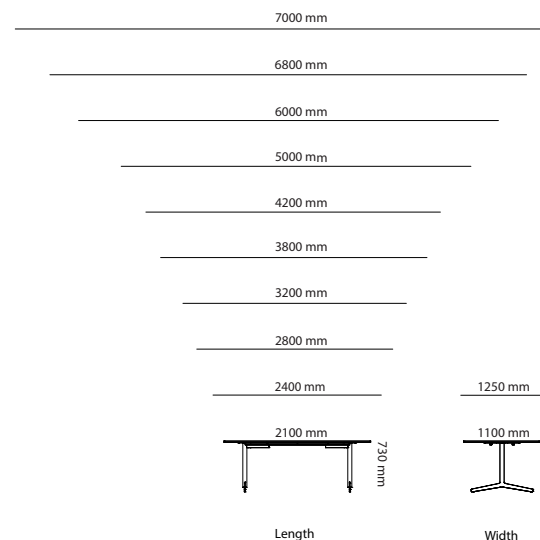

With round corner

SURFACE LAYER/COLOUR

Desktop	Veneer (Up to 1100 mm width)		
	HPL	Veneer (Up to 1100 mm width)	Stained Veneer (Up to 1100 mm width)
	White		
Beige	Light grey		
Light grey	Dark grey	Birch	White Ash
Black	Black	Oak	Black
All other materials and colors are offered separately			

Prices are subject to change without notice. While we strive for accuracy, mistakes happen. In the event of an incorrect price on a quote or order, you will be notified by email or phone, and given the option to accept the corrected price or cancel the order.

26% rabatt ska dras av på angivna priser