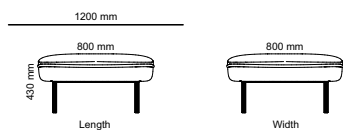

Footstool

SURFACE LAYER/COLOUR

Price Group 1	Price Group 2	Price Group 3	Price Group 4	Price Group 5
N/A	Fame	Remix	Divina MD	Elmosoft Leather

All other materials and colors are offered separately

Prices are subject to change without notice. While we strive for accuracy, mistakes happen. In the event of an incorrect price on a quote or order, you will be notified by email or phone, and given the option to accept the corrected price or cancel the order.

26% rabatt ska dras av på angivna priser