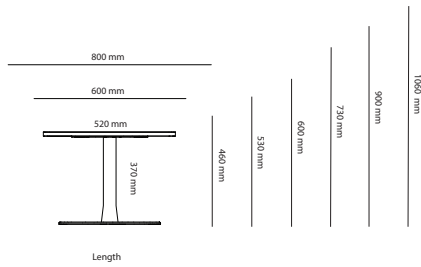

## OPTIONS

	<b>Choice Conference</b>	<b>Stand</b>			
		<b>Square legs height 730mm</b>	<b>Square legs height 900mm</b>	<b>T-foot height 730mm</b>	<b>Plate based foot height 730mm</b>
27B19D2	Choice Conference (R150mm) 1900-2400 x 950-1400mm	Included in price	+ 242 SEK	+ 1683 SEK	+ 3755 SEK
27B24D2	Choice Conference (R150mm) 2410-3200 x 950-1400mm	Included in price	+ 242 SEK	+ 1683 SEK	+ 3755 SEK
27B32D2	Choice Conference (R150mm) 3210-4800 x 950-1400mm	Included in price	+ 363 SEK	+ 2525 SEK	+ 5632 SEK
27A19D2	Choice Conference (rectang) 1900-2400 x 950-1400mm	Included in price	+ 242 SEK	+ 1683 SEK	+ 3755 SEK
27A24D2	Choice Conference (rectang) 2410-3200 x 950-1400mm	Included in price	+ 242 SEK	+ 1683 SEK	+ 3755 SEK
27A32D2	Choice Conference (rectang) 3210-4800 x 950-1400mm	Included in price	+ 363 SEK	+ 2525 SEK	+ 5632 SEK

26% rabatt ska dras av på angivna priser

Art.no.	Table	Laminate	Veneer	Desktop
24A10070	College table 1000x700mm	2 739 kr	3 252 kr	3 252 kr
24A12070	College table 1200x700mm	2 947 kr	3 460 kr	3 460 kr
24A12080	College table 1200x800mm	2 985 kr	3 498 kr	3 498 kr
24A13065	College table 1300x650mm	2 947 kr	3 460 kr	3 460 kr
24A14070	College table 1400x700mm	3 089 kr	3 602 kr	3 602 kr
24A14080	College table 1400x800mm	3 202 kr	3 715 kr	3 715 kr
24A16080	College table 1600x800mm	3 297 kr	3 810 kr	3 810 kr
24A6565	College table 650x650mm	2 450 kr	2 963 kr	2 963 kr
24A7070	College table 700x700mm	2 504 kr	3 017 kr	3 017 kr
24A8065	College table 800x650mm	2 539 kr	3 052 kr	3 052 kr
	<b>Trapezium table</b>			
24B14070	College table (trapezium) 1400/700/700mm	3 284 kr	3 797 kr	3 797 kr