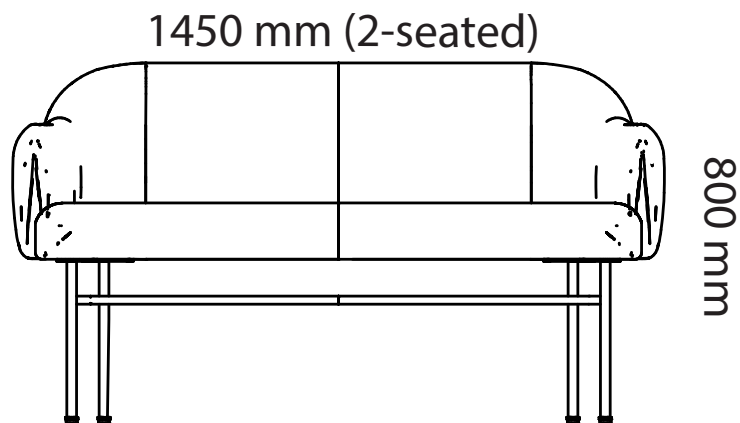

CLAIR CAFÈ SOFA

52

Length