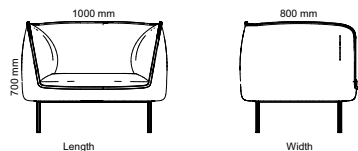

Armchair

SURFACE LAYER/COLOUR

Price Group 1	Price Group 2	Price Group 3	Price Group 4	Price Group 5
N/A	Fame	Remix	Divina MD	Elmosoft Leather

All other materials and colors are offered separately

Prices are subject to change without notice. While we strive for accuracy, mistakes happen. In the event of an incorrect price on a quote or order, you will be notified by email or phone, and given the option to accept the corrected price or cancel the order.

26% rabatt ska dras av på angivna priser