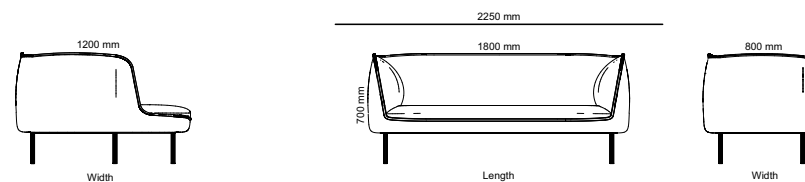

2-seated & 3-seated sofa

SURFACE LAYER/COLOUR

Price Group 1	Price Group 2	Price Group 3	Price Group 4	Price Group 5
N/A	Fame	Remix	Divina MD	Elmosoft Leather

All other materials and colors are offered separately

Prices are subject to change without notice. While we strive for accuracy, mistakes happen. In the event of an incorrect price on a quote or order, you will be notified by email or phone, and given the option to accept the corrected price or cancel the order.

26% rabatt ska dras av på angivna priser