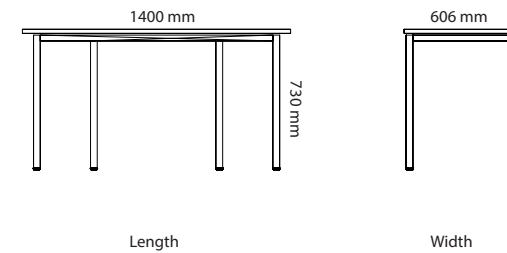

Trapezium table

SURFACE LAYER/COLOUR

Desktop	Laminate	Veneer
Beige	White	Birch
Light grey	Light grey	
Black	Dark grey	

All other materials and colors are offered separately

Prices are subject to change without notice. While we strive for accuracy, mistakes happen. In the event of an incorrect price on a quote or order, you will be notified by email or phone, and given the option to accept the corrected price or cancel the order.

26% rabatt ska dras av på angivna priser