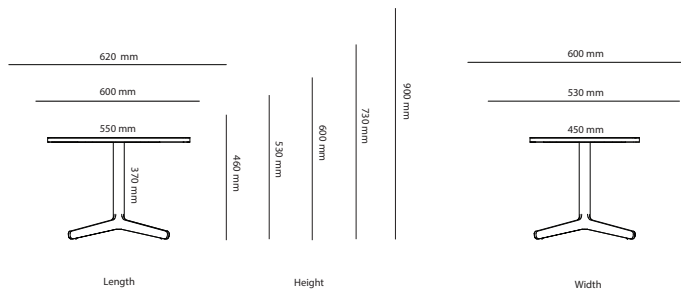

With round corners