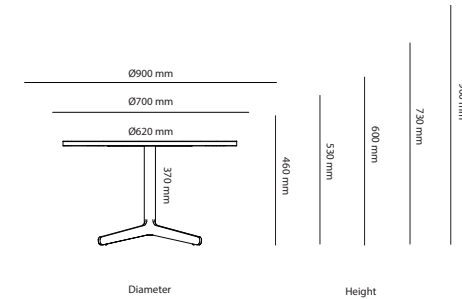

FEATHER TABLE

Round

SURFACE LAYER/COLOUR

Desktop	HPL	Laminate	Veneer	Stained Veneer	Solid	Marble
Beige	White	White	Birch	White Ash	Ash	Bianco Carrara
Light grey	Light grey	Light grey	Oak	Black	Oak	Verde Guatemala
Black	Dark grey	Dark grey				Emperador Dark
	Black					

All other materials and colors are offered separately

Prices are subject to change without notice. While we strive for accuracy, mistakes happen. In the event of an incorrect price on a quote or order, you will be notified by email or phone, and given the option to accept the corrected price or cancel the order.

26% rabatt ska dras av på angivna priser