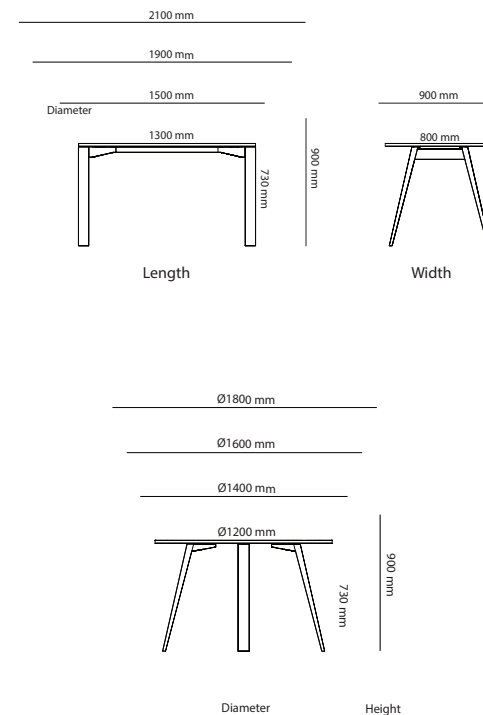

Piece Wood

Laminate	Desktop	HPL	Veneer	Stained Veneer
	Beige	White	Birch	White Ash
White	Light grey	Light grey	Oak	Black
Light grey	Black	Dark grey		
Dark grey		Black		

All other materials and colors are offered separately

Prices are subject to change without notice. While we strive for accuracy, mistakes happen. In the event of an incorrect price on a quote or order, you will be notified by email or phone, and given the option to accept the corrected price or cancel the order.

26% rabatt ska dras av på angivna priser