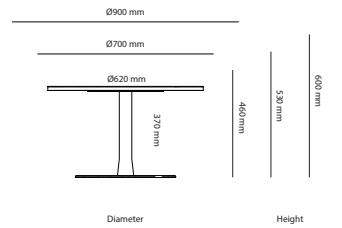

Radius

SURFACE LAYER/COLOUR

Desktop	HPL	Laminate	Veneer	Stained Veneer	Solid	Marble
Beige	White	White	Birch	White Ash	Ash	Bianco Carrara
Light grey	Light grey	Light grey	Oak	Black	Oak	Verde Guatemala
Black	Dark grey	Dark grey				Emperador Dark
	Black					

All other materials and colors are offered separately

Prices are subject to change without notice. While we strive for accuracy, mistakes happen. In the event of an incorrect price on a quote or order, you will be notified by email or phone, and given the option to accept the corrected price or cancel the order.

26% rabatt ska dras av på angivna priser