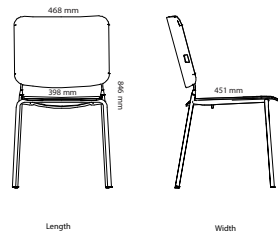

FEATHER CHAIR

Feather chair