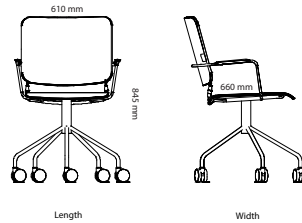

Feather swivel chair armrests