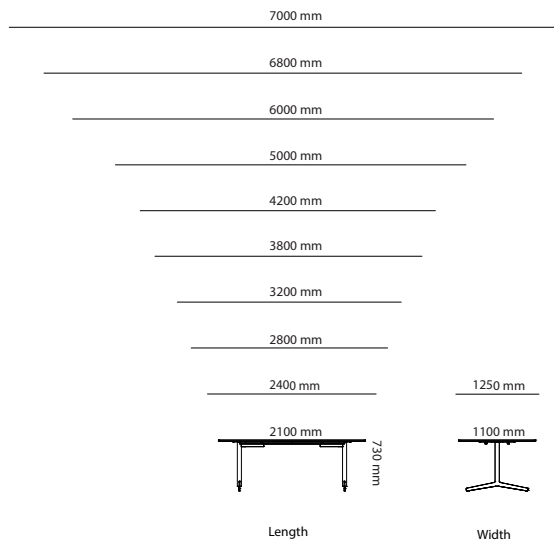

FEATHER CONFERENCE

Rectangle