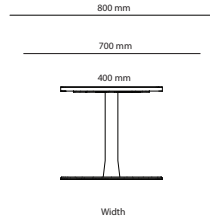

Round

SURFACE LAYER/COLOUR

Desktop	HPL	Laminate	Veneer	Stained Veneer	Solid	Marble
Beige	White	White	Birch	White Ash	Ash	Bianco Carrara
Light grey	Light grey	Light grey	Oak	Black	Oak	Verde Guatemala
Black	Dark grey	Dark grey				Emperador Dark
	Black					

All other materials and colors are offered separately

Prices are subject to change without notice. While we strive for accuracy, mistakes happen. In the event of an incorrect price on a quote or order, you will be notified by email or phone, and given the option to accept the corrected price or cancel the order.

26% rabatt ska dras av på angivna priser