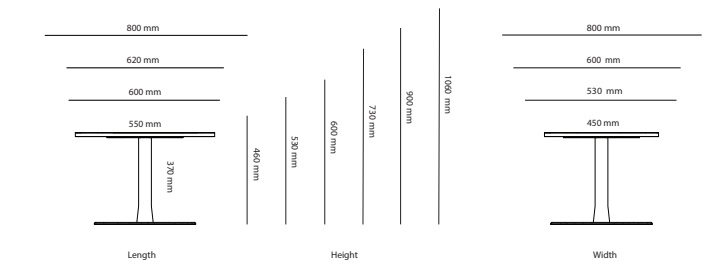

Radius

SURFACE LAYER/COLOUR

Desktop	HPL	Laminate	Veneer	Stained Veneer	Solid	Marble
Beige	White	White	Birch	White Ash	Ash	Bianco Carrara
Light grey	Light grey	Light grey	Oak	Black	Oak	Verde Guatemala
Black	Dark grey	Dark grey				Emperador Dark
	Black					

All other materials and colors are offered separately

Prices are subject to change without notice. While we strive for accuracy, mistakes happen. In the event of an incorrect price on a quote or order, you will be notified by email or phone, and given the option to accept the corrected price or cancel the order.

26% rabatt ska dras av på angivna priser