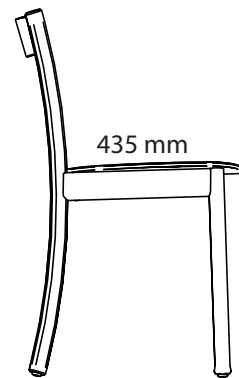

Width

Arc Chair