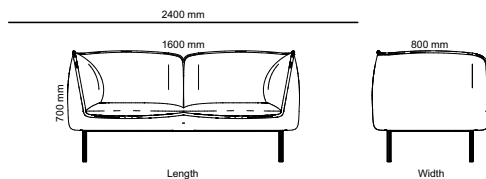

Divided 2-seated & 3-seated sofa