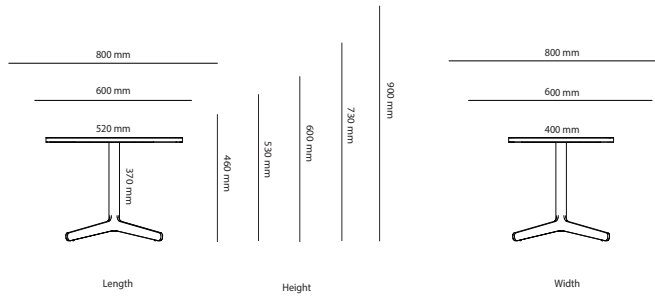

FEATHER TABLE

Square/Rectangle