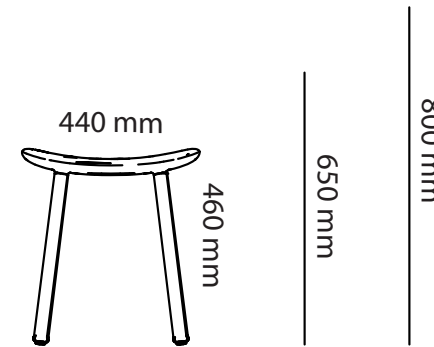

Art.no	Piece Wood Conference Table	Laminate	Desktop	HPL
41M120	Piece wood Ø1200mm		12 644 kr	11 089 kr
41M140	Piece wood Ø1400mm		12 823 kr	11 268 kr
41M160	Piece wood Ø1600mm		16 165 kr	14 610 kr
41M180	Piece wood Ø1800mm		16 988 kr	15 433 kr
41N120	Piece wood with cable cover Ø1200mm		16 596 kr	14 824 kr
41N140	Piece wood with cable cover Ø1400mm		16 775 kr	15 003 kr
41N160	Piece wood with cable cover Ø1600mm		20 104 kr	18 332 kr
41N180	Piece wood with cable cover Ø1800mm		20 927 kr	19 155 kr

## OPTIONS

Art.no	Cable Management	Price
	Cutout for Powerbox, Bi-Box Small	431 kr
	Cable cover	979 kr
	<b>Legs</b>	
	1060 mm	1 044 kr
	1060 mm (Ø)	761 kr
41Z11	<b>Piece Serve</b>	
	White	2 357 kr
	Black	2 357 kr
	Dark Chocolate	2 357 kr
	Misty Grey	2 357 kr
41Z12	<b>Piece Serve Round</b>	
	White	968 kr
	Black	968 kr
	Dark Chocolate	968 kr
	Misty Grey	968 kr

Length

Width

Arc Chair

Length

Width

Arc Stool