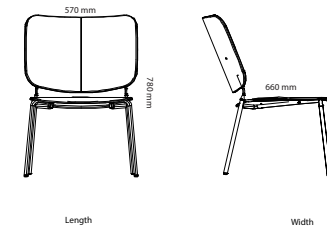

Feather lounge (Price quoted on request)