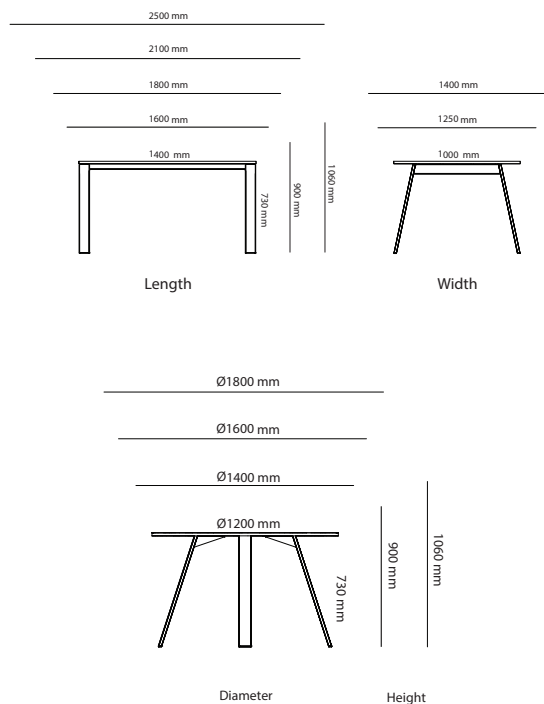

PIECE

Piece

SURFACE LAYER/COLOUR

Laminate	Desktop	HPL	Veneer	Stained Veneer
	Beige	White	Birch	White Ash
	Light grey	Light grey	Oak	Black
	Black	Dark grey		Black

All other materials and colors are offered separately