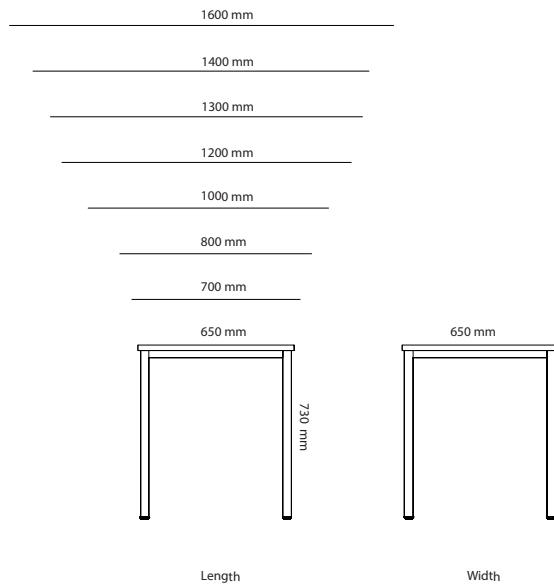

## OPTIONS

	<b>Choice Conference</b>	<b>Stand</b>			
		<b>Square legs height 730mm</b>	<b>Square legs height 900mm</b>	<b>T-foot height 730mm</b>	<b>Plate based foot height 730mm</b>
27B19D2	Choice Conference (R150mm) 1900-2400 x 950-1400mm	Included in price	+ 242 SEK	+ 1683 SEK	+ 3755 SEK
27B24D2	Choice Conference (R150mm) 2410-3200 x 950-1400mm	Included in price	+ 242 SEK	+ 1683 SEK	+ 3755 SEK
27B32D2	Choice Conference (R150mm) 3210-4800 x 950-1400mm	Included in price	+ 363 SEK	+ 2525 SEK	+ 5632 SEK
27A19D2	Choice Conference (rectang) 1900-2400 x 950-1400mm	Included in price	+ 242 SEK	+ 1683 SEK	+ 3755 SEK
27A24D2	Choice Conference (rectang) 2410-3200 x 950-1400mm	Included in price	+ 242 SEK	+ 1683 SEK	+ 3755 SEK
27A32D2	Choice Conference (rectang) 3210-4800 x 950-1400mm	Included in price	+ 363 SEK	+ 2525 SEK	+ 5632 SEK