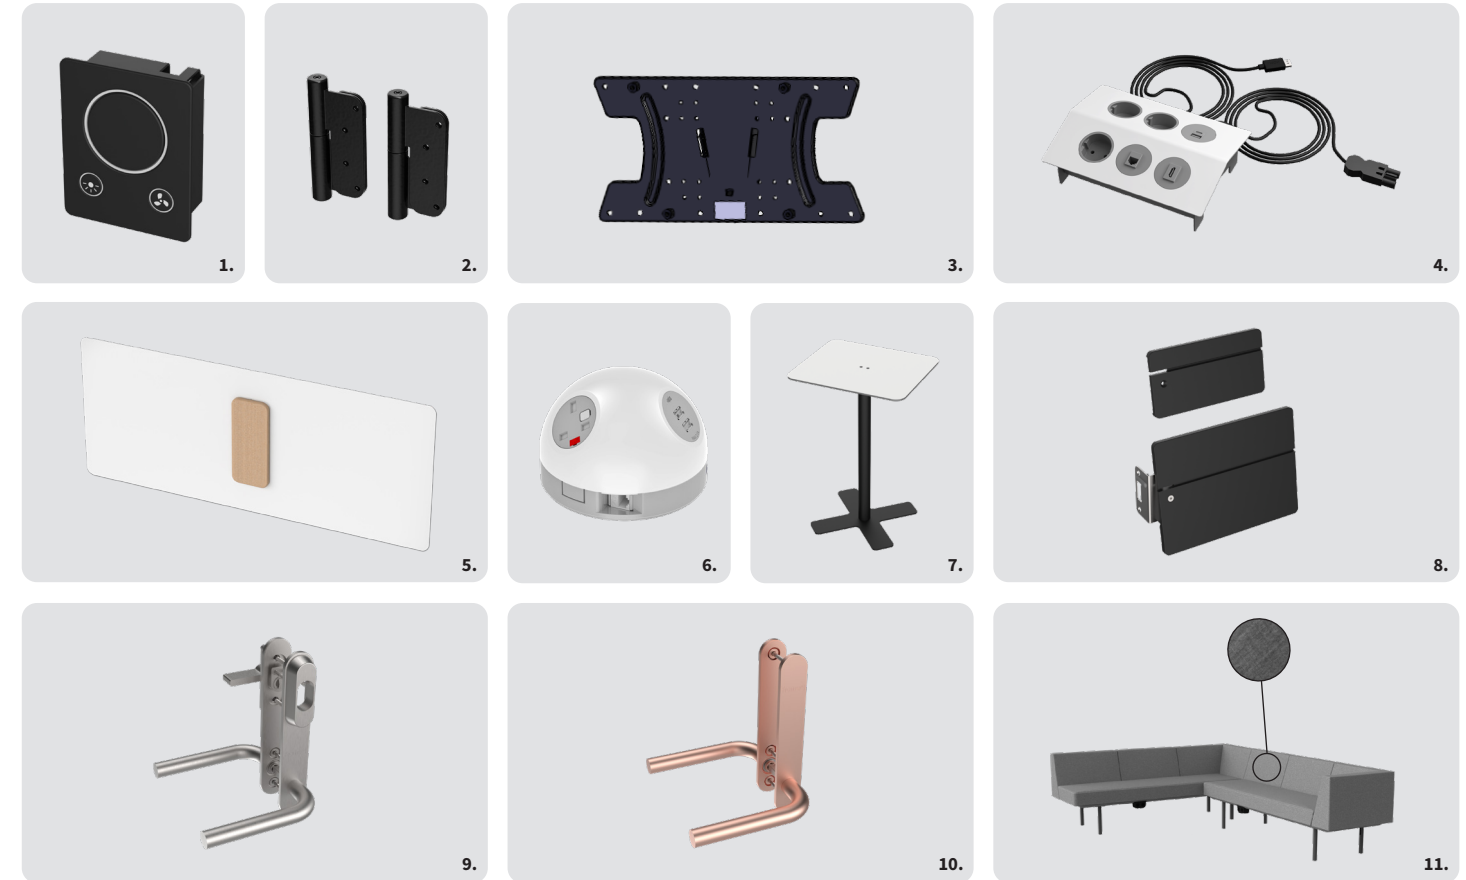

Optional functionalities

Always included

1. **Control panel for ventilation and lighting** The control panel allows you to adjust ventilation and lighting inside the pod. It is a standard functionality included with all Framery 2Q configurations. For Framery 2Q Huddle and Lounge the control panel is installed on doorway frame; In Framery 2Q Without Furniture the control panel is in the middle column next to back glass.
2. **Self-closing hinges** are used to make sure the door is not blocking passageways. Self-closing hinges are a type of hinge that has a spring built into it. Available for left-handed door. Self-closing hinges are included as standard on all Framery 2Q configurations. Includes set of black hinges for the door.

Included in Huddle

1. **Screen bracket** is located on the table wall. It is possible also to mount the bracket on the opposite wall. Option includes mounting plate for the wall, and mounting plate for the screen. Screen is not included. **Screen specifications:** Max. display size 50", Max. weight: 30 kg / 66 lbs, **Vesa support:** 100 x 100, 100 x 150, 150 x 100, 200 x 100, 100 x 200, 200 x 200, 300 x 200, 400 x 200. As an option, compatible with Framery 2Q Lounge and Without Furniture.

1. **Power outlet** Peak socket is installed on Huddle table. It includes four power, two charging USB (C+A) and a HDMI socket. Optional LAN ports are available (replaces one of the power sockets).

Included in Lounge

1. **Whiteboard** is attached to either side of the non-glass walls. Dimensions of the whiteboard are 100 cm x 240 cm / 39.4 in x 94.5 in (height, width). Option includes the whiteboard and the cork center. As an option, compatible also with Framery 2Q Huddle and Without Furniture.
2. **Power outlets** in Framery 2Q Lounge are located under the lounge shelf table and the sofa. There are six power and two charging USB (C+A) sockets. Optional LAN ports are available.
3. **Piaggio table** is a movable table with tabletop dimensions of 36 cm x 42 cm / 14.2 in x 16.5 in. Table height: 62 cm / 24.4 in. One Piaggio table is included in Framery 2Q Lounge. As an option, additional tables can also be selected. Compatible also with Framery 2Q Without Furniture.

Optional functionalities