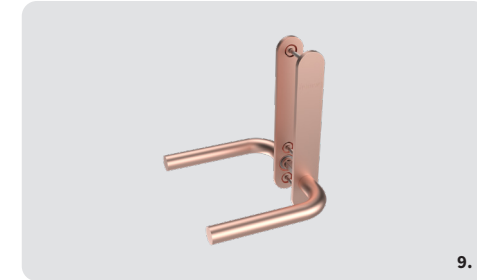

## Optional functionalities

**1. Screen bracket** is in the center of the back glass and can be fitted with a maximum 27" display with VESA 75 X 75 or 100 X 100 mounting. Compatible with Framery Q Meeting Maggie. By having a screen bracket you can extend the use cases within the pod being able to use display for presentations / hybrid meetings. Option includes screen bracket, display acquired by the customer.