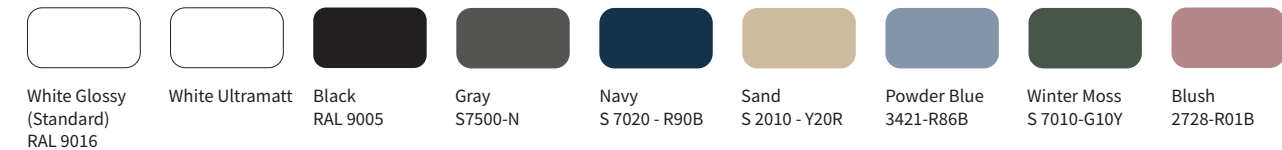

Colors

Exterior