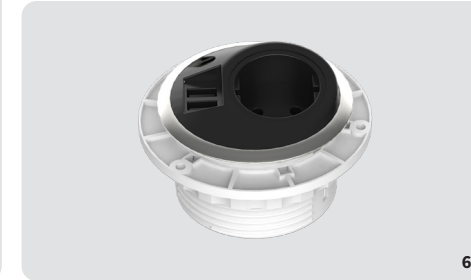

6.

3. Code handle can be used to limit access to a pod only for users with a number code.

4. Self-closing hinges (white or black) can be used to limit the opening of doors and to make sure that they are not blocking passageways.

5. Wireless charger charge your phone fast and wire-free inside our pods! The charger itself is located underneath the table, with a sticker on top of the table indicating where to place your phone to get it charged.