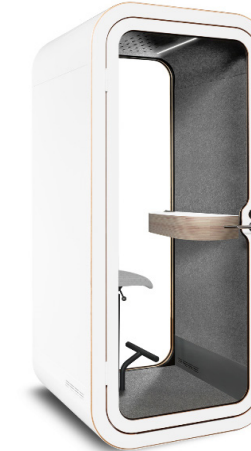

Framery O Standard

Standard package expands the use of a single-person pod to also include heads-down work. In addition to all the basic features of Framery O, it has a fixed height-adjustable Tovi stool and power outlet with USB-C+A.