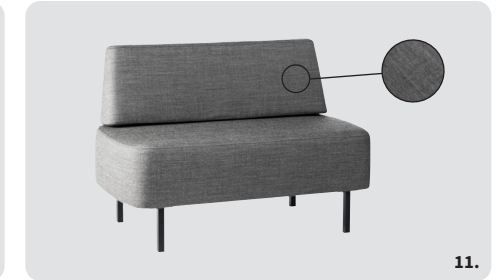

## Optional functionalities

**1. Screen bracket** is in the center of the back glass and can be fitted with a maximum 27" display with VESA 75 X 75 or 100 X 100 mounting. Compatible with Framery Q Meeting Maggie. By having a screen bracket you can extend the use cases within the pod being able to use display for presentations / hybrid meetings. Option includes screen bracket, display acquired by the customer.