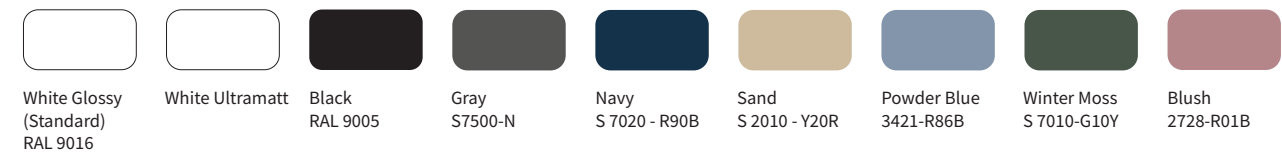

Colors

Exterior