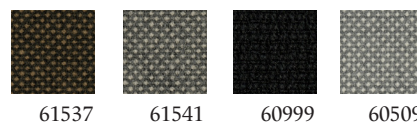

Price category 2

Focus Royal from Gabriel