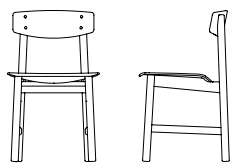

Org.nummer: 556839-3416
Avtalsnummer: 233-5834-2022-008

26% rabatt ska dras av på angivna priser

CONSCIOUS CHAIR 3162

Designed by Børge Mogensen og Esben Klint

SKU no.		SEK Price Ex. VAT	SEK Price Incl. VAT
10001	Conscious Chair 3162 - Soaped Oak and Coffee Waste Light	5.800	7.250
10002	Conscious Chair 3162 - Black Painted Beech and Coffee Waste Black	4.500	5.265
10003	Conscious Chair 3162 - Grey Painted Beech and Wood Waste Grey	4.500	5.265
10004	Conscious Chair 3162 - Natural Lacquered Oak and Coffee Waste Dark	5.800	7.250
10005	Conscious Chair 3162 - Green Stained Oak and Coffee Waste Green	5.800	7.250
10006	Conscious Chair 3162 - Black Stained Oak and Coffee Waste Black	5.800	7.250