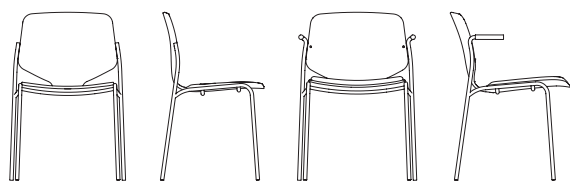

NOVA SEA CHAIR

Designed by ARDE

SKU no.		SEK Price Ex. VAT	SEK Price Incl. VAT
09011	Nova Sea Sidechair - W/ Upholstered seat	4.700	5.875
09012	Nova Sea Armchair - W/ Upholstered seat	5.300	6.625
09013	Nova Sea Sidechair - W/O Upholstered seat	2.900	3.625
09014	Nova Sea Armchair - W/O Upholstered seat	3.800	4.750
09098	Connector Nova Sea	80	100

Note: Stackable up to 6 pcs (12 pcs on a chair trolley)

(we do not recommend to stack upholstered chairs as this might leave marks in the upholstered seat)

Frame: 20% recycled steel tube, gunmetal finish

Shell: Made from recycled fishing nets (Variation possible due to recycled materials)

Upholstered seat: Fabric from Gabriel, CURA - Colour 60111

Made from 98% post-consumer recycled polyester

Nova Sea Sidechair W/ Upholstered seat: W 55 cm x D 55 cm x H 80 cm x Sh 48 cm

Colli Box: H 90 cm x L 56 cm x D 55 cm **Weight Gross/Net:** 8,2 / 5,2 kg

Nova Sea Sidechair W/O Upholstered seat: W 55 cm x D 55 cm x H 80 cm x Sh 48 cm

Colli Box: H 90 cm x L 56 cm x D 55 cm **Weight Gross/Net:** 8,2 / 5,5 kg

Nova Sea Armchair W/ Upholstered seat: W 55 cm x D 55 cm x H 80 cm x Sh 48 cm

Colli Box: H 90 cm x L 56 cm x D 55 cm **Weight Gross/Net:** 8,2 / 5,4 kg

Nova Sea Armchair W/O Upholstered seat: W 55 cm x D 55 cm x H 80 cm x Sh 48 cm

Colli Box: H 90 cm x L 56 cm x D 55 cm **Weight Gross/Net:** 8,2 / 5,5 kg

HS Code: 9403 20 80 **Country of Origin:** Denmark