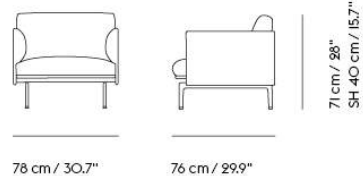

Item No.	Color	Contract Price	Lead Time
28801	Power Outlet - Black	SEK 3.826,10	-

**COM/COL & Specials**

73576	COM - Textile	SEK 35.255,70	6-12 weeks
73580	COM - Imitation Leather	SEK 36.975,70	6-12 weeks
73579	COM - Leather	SEK 53.745,70	6-12 weeks