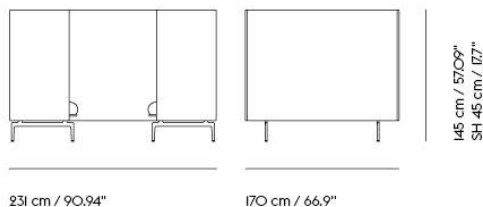

OUTLINE HIGHBACK CABIN 120 / 2-SEATER - BLACK BASE - SH: 45 CM / 17.7"

Shipper Colli	3
Gross Weight (kg)	82
Net Weight (kg)	58.5
Warranty Period	10 years

Item No.	Color	Contract Price	Lead Time
Made-To-Order			
80885	Remix - All Colors	SEK 79.115,70	6 weeks
80957	Canvas - All Colors	SEK 91.585,70	6 weeks
80921	Clara - All Colors	SEK 91.585,70	6 weeks
81255	Colline - All Colors	SEK 91.585,70	6 weeks
80669	Fiord - All Colors	SEK 91.585,70	6 weeks
80777	Steelcut - All Colors	SEK 91.585,70	6 weeks
80741	Steelcut Trio - All Colors	SEK 91.585,70	6 weeks
80813	Hallingdal - All Colors	SEK 97.175,70	6 weeks
80597	Balder - All Colors	SEK 99.325,70	6 weeks
85667	Beck - All Colors	SEK 99.325,70	6 weeks
81209	Clay - All Colors	SEK 99.325,70	6 weeks
80993	Divina - All Colors	SEK 99.325,70	6 weeks
81029	Divina MD - All Colors	SEK 99.325,70	6 weeks
81065	Divina Melange - All Colors	SEK 99.325,70	6 weeks
76175	Ecriture - All Colors	SEK 99.325,70	6 weeks
97667	Hearth - All Colors	SEK 99.325,70	6 weeks
81273	Planum - All Colors	SEK 99.325,70	6 weeks
80633	Twill Weave - All Colors	SEK 99.325,70	6 weeks
81173	Vidar - All Colors	SEK 99.325,70	6 weeks
Extras			
83061	Leather care set for Refine Leather	SEK 172,00	-