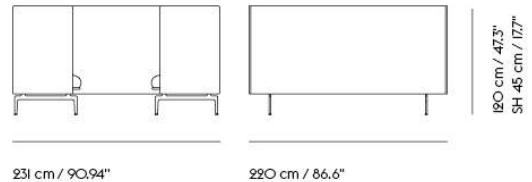

OUTLINE HIGHBACK CABIN 100 / 3-SEATER - POLISHED ALUMINUM BASE - SH: 45 CM / 17.7"

Shipper Colli	3
Gross Weight (kg)	78
Net Weight (kg)	58
Warranty Period	10 years

Item No.	Color	Contract Price	Lead Time
Made-To-Order			
80898	Remix - All Colors	SEK 83.415,70	6 weeks
80970	Canvas - All Colors	SEK 95.455,70	6 weeks
80934	Clara - All Colors	SEK 95.455,70	6 weeks
81262	Colline - All Colors	SEK 95.455,70	6 weeks
80682	Fiord - All Colors	SEK 95.455,70	6 weeks
80790	Steelcut - All Colors	SEK 95.455,70	6 weeks
80754	Steelcut Trio - All Colors	SEK 95.455,70	6 weeks
80826	Hallingdal - All Colors	SEK 102.335,70	6 weeks
80610	Balder - All Colors	SEK 104.055,70	6 weeks
85674	Beck - All Colors	SEK 104.055,70	6 weeks
81222	Clay - All Colors	SEK 104.055,70	6 weeks
81006	Divina - All Colors	SEK 104.055,70	6 weeks
81042	Divina MD - All Colors	SEK 104.055,70	6 weeks
81078	Divina Melange - All Colors	SEK 104.055,70	6 weeks
76182	Ecriture - All Colors	SEK 104.055,70	6 weeks
97680	Hearth - All Colors	SEK 104.055,70	6 weeks
81280	Planum - All Colors	SEK 104.055,70	6 weeks
80646	Twill Weave - All Colors	SEK 104.055,70	6 weeks
81186	Vidar - All Colors	SEK 104.055,70	6 weeks
Extras			
83061	Leather care set for Refine Leather	SEK 172,00	-