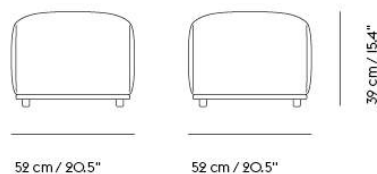

Shipper Colli 1
Gross Weight (kg) 18
Net Weight (kg) 12
Warranty Period 10 years

Item No.	Color	Contract Price	Lead Time
Made-To-Order			
66031	Remix - All Colors	SEK 5.327,70	6 weeks
66038	Canvas - All Colors	SEK 6.359,70	6 weeks
66037	Clara - All Colors	SEK 6.359,70	6 weeks
66301	Colline - All Colors	SEK 6.359,70	6 weeks
66033	Fiord - All Colors	SEK 6.359,70	6 weeks
66035	Steelcut - All Colors	SEK 6.359,70	6 weeks
66034	Steelcut Trio - All Colors	SEK 6.359,70	6 weeks
66039	Hallingdal - All Colors	SEK 6.578,10	6 weeks
66501	Beck - All Colors	SEK 6.703,70	6 weeks
66311	Clay - All Colors	SEK 6.703,70	6 weeks
66040	Divina - All Colors	SEK 6.703,70	6 weeks
66041	Divina MD - All Colors	SEK 6.703,70	6 weeks
66042	Divina Melange - All Colors	SEK 6.703,70	6 weeks
76053	Ecriture - All Colors	SEK 6.703,70	6 weeks
66807	Hearth - All Colors	SEK 6.703,70	6 weeks
76299	Planum - All Colors	SEK 6.703,70	6 weeks
66321	Twill Weave - All Colors	SEK 6.703,70	6 weeks
66043	Vidar - All Colors	SEK 6.703,70	6 weeks
COM/COL & Specials			
66048	COM - Textile	SEK 6.359,70	6-12 weeks
66050	COM - Imitation Leather	SEK 6.578,10	6-12 weeks