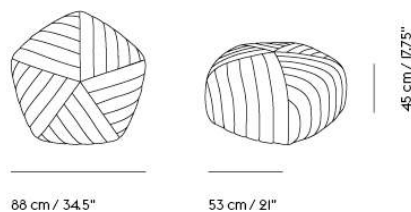

Shipper Colli |
Gross Weight (kg) 22
Net Weight (kg) 18.8
Warranty Period 10 years

Item No.	Color	Contract Price	Lead Time
Ready-To-Ship			
97048-123	Remix I23 ***	SEK 9.885,70	-
97048-183	Remix I83 ***	SEK 9.885,70	-
97022-205	Steelcut Trio 205 ***	SEK 11.605,70	-
Made-To-Order			
97048	Remix - All Colors	SEK 9.885,70	6 weeks
97023	Canvas - All Colors	SEK 11.605,70	6 weeks
97047	Fiord - All Colors	SEK 11.605,70	6 weeks
76305	Re-wool - All Colors	SEK 11.605,70	6 weeks
76301	Sabi - All Colors	SEK 11.605,70	6 weeks
97021	Steelcut - All Colors	SEK 11.605,70	6 weeks
97022	Steelcut Trio - All Colors	SEK 11.605,70	6 weeks
66660	Beck - All Colors	SEK 14.185,70	6 weeks
76309	Clay - All Colors	SEK 14.185,70	6 weeks
97026	Divina - All Colors	SEK 14.185,70	6 weeks
97025	Divina MD - All Colors	SEK 14.185,70	6 weeks
97027	Divina Melange - All Colors	SEK 14.185,70	6 weeks
76313	Ecriture - All Colors	SEK 14.185,70	6 weeks
97686	Hearth - All Colors	SEK 14.185,70	6 weeks
97049	Planum - All Colors	SEK 14.185,70	6 weeks
97300	Twill Weave - All Colors	SEK 14.185,70	6 weeks