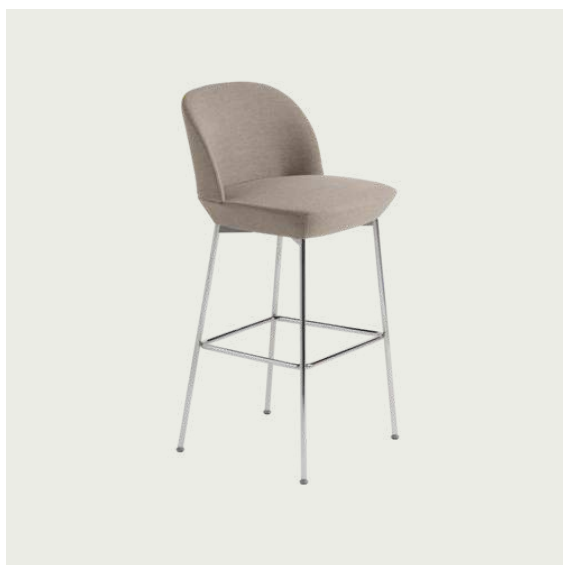

Shipper Colli	I
Gross Weight (kg)	11
Net Weight (kg)	8.2
Base color options	Chrome or Anthracite Black
Warranty Period	10 years

Item No.	Color	Contract Price	Lead Time
Made-To-Order			
14707	Clara - All Colors	SEK 7.305,70	4 weeks
30148	Colline - All Colors	SEK 7.305,70	4 weeks
14706	Fiord - All Colors	SEK 7.305,70	4 weeks
19509	Re-wool - All Colors	SEK 7.305,70	4 weeks
19489	Sabi - All Colors	SEK 7.305,70	4 weeks
14701	Steelcut - All Colors	SEK 7.305,70	4 weeks
14702	Steelcut Trio - All Colors	SEK 7.305,70	4 weeks
14703	Hallingdal - All Colors	SEK 7.993,70	4 weeks
14713	Still - All Colors	SEK 7.993,70	4 weeks
16685	Beck - All Colors	SEK 8.079,70	4 weeks
14636	Clay - All Colors	SEK 8.079,70	4 weeks
14704	Divina - All Colors	SEK 8.079,70	4 weeks
14709	Divina MD - All Colors	SEK 8.079,70	4 weeks
14710	Divina Melange - All Colors	SEK 8.079,70	4 weeks
59866	Ecriture - All Colors	SEK 8.079,70	4 weeks
16705	Hearth - All Colors	SEK 8.079,70	4 weeks
19529	Planum - All Colors	SEK 8.079,70	4 weeks
14719	Twill Weave - All Colors	SEK 8.079,70	4 weeks
14721	Vidar - All Colors	SEK 8.079,70	4 weeks

Extras

VARIANTS MARKED WITH *** WILL BE MADE-TO-ORDER OR DISCONTINUED WHEN OUT OF STOCK
FOR MORE INFORMATION VISIT MUUTO.COM

26% rabatt ska dras av på angivna priser

MUUTO