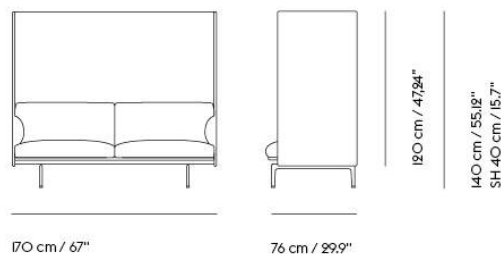

OUTLINE HIGHBACK SOFA 120 / 2-SEATER - BLACK BASE

Shipper Colli	1
Gross Weight (kg)	54
Net Weight (kg)	38
Additional Information	Please note that the highback height for this product is 120 cm / 47.2"
Warranty Period	10 years

Item No.	Color	Contract Price	Lead Time
Made-To-Order			
75334	Remix - All Colors	SEK 37,835,70	6 weeks
75414	Canvas - All Colors	SEK 42,995,70	6 weeks
75374	Clara - All Colors	SEK 42,995,70	6 weeks
75754	Colline - All Colors	SEK 42,995,70	6 weeks
75094	Fiord - All Colors	SEK 42,995,70	6 weeks
75214	Steelcut - All Colors	SEK 42,995,70	6 weeks
75174	Steelcut Trio - All Colors	SEK 42,995,70	6 weeks
75254	Hallingdal - All Colors	SEK 45,145,70	6 weeks
75014	Balder - All Colors	SEK 46,435,70	6 weeks
85600	Beck - All Colors	SEK 46,435,70	6 weeks
75694	Clay - All Colors	SEK 46,435,70	6 weeks
75454	Divina - All Colors	SEK 46,435,70	6 weeks
75494	Divina MD - All Colors	SEK 46,435,70	6 weeks
75534	Divina Melange - All Colors	SEK 46,435,70	6 weeks
76108	Ecriture - All Colors	SEK 46,435,70	6 weeks
97610	Hearth - All Colors	SEK 46,435,70	6 weeks
75774	Planum - All Colors	SEK 46,435,70	6 weeks
75054	Twill Weave - All Colors	SEK 46,435,70	6 weeks
75654	Vidar - All Colors	SEK 46,435,70	6 weeks

Extras

83061	Leather care set for Refine Leather	SEK 172,00	-

VARIANTS MARKED WITH *** WILL BE MADE-TO-ORDER OR DISCONTINUED WHEN OUT OF STOCK
FOR MORE INFORMATION VISIT MUUTO.COM

26% rabatt ska dras av på angivna priser

MUUTO