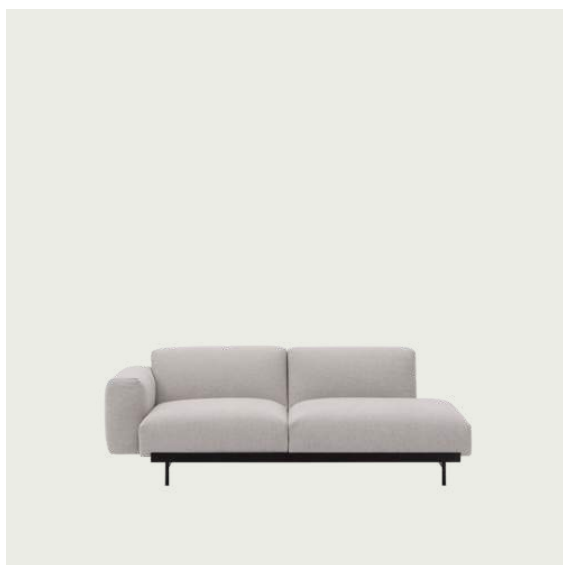

IN SITU MODULAR SOFA / 2-SEATER - CONFIGURATION 3

107 cm / 42.13"
SD 74 cm / 29.2"

198 cm / 77.95"

Shipper Colli	3
Gross Weight (kg)	102.4
Net Weight (kg)	76.02
Warranty Period	10 years

Item No.	Color	Contract Price	Lead Time
Ready-To-Ship			
41902	Frame and Module - Clay 12/Black	SEK 33.105,70	-
99813	Frame and Module - Ecriture 240/Black	SEK 33.105,70	-
Extras			
83061	Leather care set for Refine Leather	SEK 172,00	-