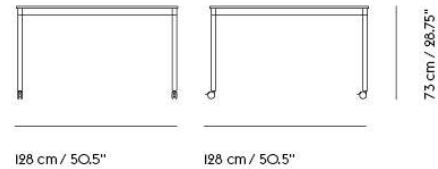

BASE TABLE / WITH CASTORS / 128 X 128 CM / 50.4 X 50.4"

Shipper Colli	2
Gross Weight (kg)	29.8
Net Weight (kg)	22.44
Base color options	White, Black
Warranty Period	10 years

Item No.	Color	Contract Price	Lead Time
Made-To-Order			
64443	Black Laminate/Plywood/Black	SEK 12.895,70	6 weeks
64563	Black Laminate/Plywood/White	SEK 12.895,70	6 weeks
64518	White Laminate/Plywood/Black	SEK 12.895,70	6 weeks
64638	White Laminate/Plywood/White	SEK 12.895,70	6 weeks
64473	Black Nanolaminate/Plywood/Black	SEK 15.905,70	6 weeks
64593	Black Nanolaminate/Plywood/White	SEK 15.905,70	6 weeks
64533	White Nanolaminate/Plywood/Black	SEK 15.905,70	6 weeks
64653	White Nanolaminate/Plywood/White	SEK 15.905,70	6 weeks
64488	Lacquered Oak Veneer/Plywood/Black	SEK 14.615,70	6 weeks
64608	Lacquered Oak Veneer/Plywood/White	SEK 14.615,70	6 weeks
64458	Black Linoleum/Plywood/Black	SEK 14.615,70	6 weeks
64578	Black Linoleum/Plywood/White	SEK 14.615,70	6 weeks