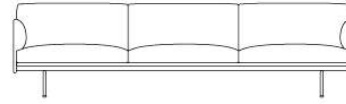

OUTLINE SOFA / 3 1/2-SEATER - POLISHED ALUMINUM BASE

255 cm / 100.4"

71 cm / 28"
SH 40 cm / 15.7"

84 cm / 33.1"

Shipper Colli	1
Gross Weight (kg)	74
Net Weight (kg)	69
Warranty Period	10 years

Item No.	Color	Contract Price	Lead Time
Made-To-Order			
67706	Remix - All Colors	SEK 36.975,70	6 weeks
67708	Canvas - All Colors	SEK 41.275,70	6 weeks
67707	Clara - All Colors	SEK 41.275,70	6 weeks
91370	Colline - All Colors	SEK 41.275,70	6 weeks
67702	Fiord - All Colors	SEK 41.275,70	6 weeks
67704	Steelcut - All Colors	SEK 41.275,70	6 weeks
67720	Steelcut Trio - All Colors	SEK 41.275,70	6 weeks
67705	Hallingdal - All Colors	SEK 46.005,70	6 weeks
67741	Balder - All Colors	SEK 46.865,70	6 weeks
85716	Beck - All Colors	SEK 46.865,70	6 weeks
68295	Clay - All Colors	SEK 46.865,70	6 weeks
67709	Divina - All Colors	SEK 46.865,70	6 weeks
67710	Divina MD - All Colors	SEK 46.865,70	6 weeks
67711	Divina Melange - All Colors	SEK 46.865,70	6 weeks
76232	Ecriture - All Colors	SEK 46.865,70	6 weeks
97544	Hearth - All Colors	SEK 46.865,70	6 weeks
91501	Planum - All Colors	SEK 46.865,70	6 weeks
67742	Twill Weave - All Colors	SEK 46.865,70	6 weeks
67718	Vidar - All Colors	SEK 46.865,70	6 weeks
Extras			
83061	Leather care set for Refine Leather	SEK 172,00	-

VARIANTS MARKED WITH *** WILL BE MADE-TO-ORDER OR DISCONTINUED WHEN OUT OF STOCK
FOR MORE INFORMATION VISIT MUUTO.COM

26% rabatt ska dras av på angivna priser

MUUTO