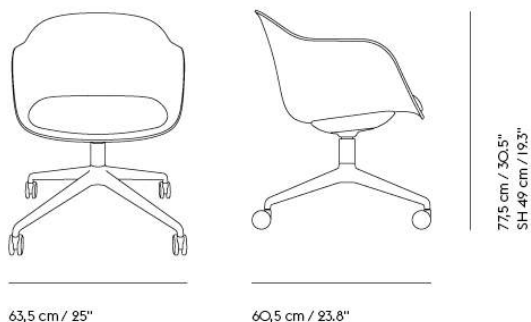

FIBER CONFERENCE ARMCHAIR SWIVEL BASE W. CASTORS

Shipper Colli	1
Gross Weight (kg)	19.5
Net Weight (kg)	19.5
Base color options	Anthracite Black or Grey
Warranty period	10 years

Item No.	Color	Contract Price	Lead Time
Made-To-Order			
58469	Remix - All Colors	SEK 8.423,70	4 weeks
58474	Canvas - All Colors	SEK 9.460,00	4 weeks
58473	Clara - All Colors	SEK 9.460,00	4 weeks
59646	Fiord - All Colors	SEK 9.460,00	4 weeks
59850	Hero - All Colors	SEK 9.460,00	4 weeks
58481	Re-wool - All Colors	SEK 9.460,00	4 weeks
19649	Sabi - All Colors	SEK 9.460,00	4 weeks
58471	Steelcut - All Colors	SEK 9.460,00	4 weeks
58472	Steelcut Trio - All Colors	SEK 9.460,00	4 weeks
58475	Hallingdal - All Colors	SEK 10.315,70	4 weeks
58480	Balder - All Colors	SEK 10.745,70	4 weeks
13769	Beck - All Colors	SEK 10.745,70	4 weeks
58470	Clay - All Colors	SEK 10.745,70	4 weeks
58476	Divina - All Colors	SEK 10.745,70	4 weeks
58477	Divina MD - All Colors	SEK 10.745,70	4 weeks
58478	Divina Melange - All Colors	SEK 10.745,70	4 weeks
59431	Ecriture - All Colors	SEK 10.745,70	4 weeks
14527	Hearth - All Colors	SEK 10.745,70	4 weeks
19861	Planum - All Colors	SEK 10.745,70	4 weeks
58479	Twill Weave - All Colors	SEK 10.745,70	4 weeks
59542	Vidar - All Colors	SEK 10.745,70	4 weeks

VARIANTS MARKED WITH *** WILL BE MADE-TO-ORDER OR DISCONTINUED
WHEN OUT OF STOCK
FOR MORE INFORMATION VISIT MUUTO.COM

26% rabatt ska dras av på angivna priser

MUUTO