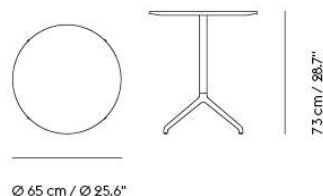

STILL CAFÉ TABLE / Ø 65 H: 73 CM / Ø 25.6 H: 28.7"

Shipper Colli	2
Gross Weight (kg)	14.7
Net Weight (kg)	10.152
Base color options	Black, White
Warranty Period	10 years

Item No.	Color	Contract Price	Lead Time
Ready-To-Ship			
65614	Black Nanolaminate/Anthracite Black	SEK 5.890,10	6 weeks
65613	Black Nanolaminate/White	SEK 5.890,10	6 weeks
65612	White Nanolaminate/Anthracite Black	SEK 5.890,10	6 weeks
65611	White Nanolaminate/White	SEK 5.890,10	6 weeks
Made-To-Order			
65566	Black Linoleum/Anthracite Black	SEK 5.890,10	6 weeks
65565	Black Linoleum/White	SEK 5.890,10	6 weeks