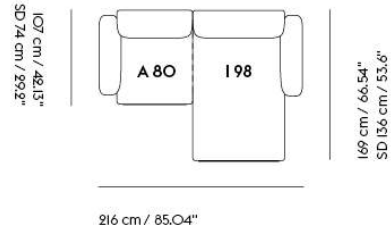

IN SITU MODULAR SOFA / 2-SEATER - CONFIGURATION 4

Shipper Colli	5
Gross Weight (kg)	133.8
Net Weight (kg)	103.21
Warranty Period	10 years

Item No.	Color	Contract Price	Lead Time
Ready-To-Ship			
41903	Frame and Module - Clay 12/Black	SEK 41.705,70	-
99814	Frame and Module - Ecriture 240/Black	SEK 41.705,70	-
Extras			
83061	Leather care set for Refine Leather	SEK 172,00	-