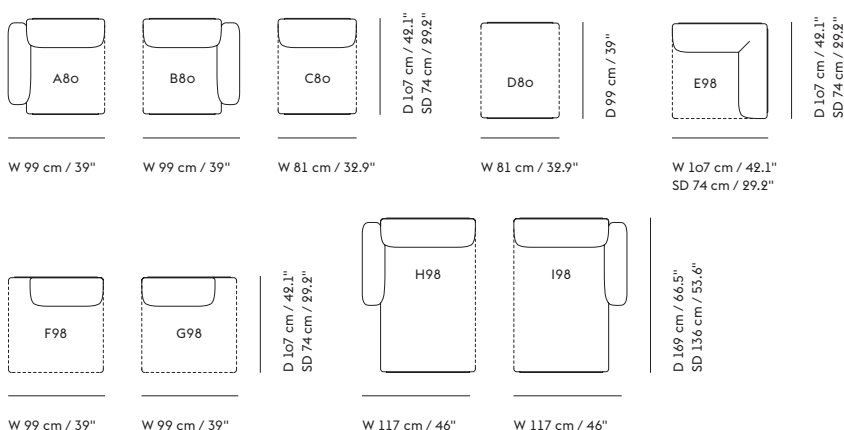

A grand modular sofa that can be tailored to your exact needs with its modular elements hidden through the subtle detailing of the frame's front profile, paired with deep comfort and a soft seat.

With the In Situ Modular Sofa, you can choose between any of the 30 predesigned configurations on the following pages or create your own configuration, following the guidelines below.

Visit planner.muuto.com to create your own configuration online.

Create your own In Situ Configuration

1. SEATING MODULES

Find the seating modules of your desired configuration and add the item numbers of the desired textile or leather upholstery separately to your order.

You can only connect modules to the open sides and end of the modules, illustrated here with dotted lines.

An In Situ configuration must always have one of the following seating modules at each end: Armrest Module (A80, B80, H98 or I98), Ottoman Module (D80) or Open-Ended Module (F98 or G98).

The Ottoman Module (D80) can only be used in extension of Open-Ended Modules (F98 or G98) or as the only free-standing I-Seater configuration possible to build.

SEATING MODULES