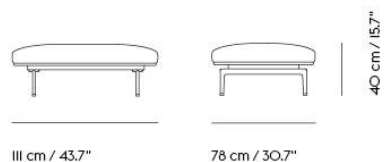

OUTLINE POUF / POLISHED ALUMINUM BASE

Shipper Colli	1
Gross Weight (kg)	23
Net Weight (kg)	17
Warranty Period	10 years

Item No.	Color	Contract Price	Lead Time
Made-To-Order			
67606	Remix - All Colors	SEK 11.605,70	6 weeks
67608	Canvas - All Colors	SEK 13.325,70	6 weeks
67607	Clara - All Colors	SEK 13.325,70	6 weeks
91368	Colline - All Colors	SEK 13.325,70	6 weeks
67602	Fiord - All Colors	SEK 13.325,70	6 weeks
67604	Steelcut - All Colors	SEK 13.325,70	6 weeks
67620	Steelcut Trio - All Colors	SEK 13.325,70	6 weeks
67605	Hallingdal - All Colors	SEK 15.045,70	6 weeks
67621	Balder - All Colors	SEK 17.625,70	6 weeks
85714	Beck - All Colors	SEK 17.625,70	6 weeks
68311	Clay - All Colors	SEK 17.625,70	6 weeks
67609	Divina - All Colors	SEK 17.625,70	6 weeks
67610	Divina MD - All Colors	SEK 17.625,70	6 weeks
67611	Divina Melange - All Colors	SEK 17.625,70	6 weeks
76230	Ecriture - All Colors	SEK 17.625,70	6 weeks
97542	Hearth - All Colors	SEK 17.625,70	6 weeks
91499	Planum - All Colors	SEK 17.625,70	6 weeks
67622	Twill Weave - All Colors	SEK 17.625,70	6 weeks
67618	Vidar - All Colors	SEK 17.625,70	6 weeks
Extras			
83061	Leather care set for Refine Leather	SEK 172,00	-

VARIANTS MARKED WITH *** WILL BE MADE-TO-ORDER OR DISCONTINUED WHEN OUT OF STOCK
FOR MORE INFORMATION VISIT MUUTO.COM

26% rabatt ska dras av på angivna priser

MUUTO