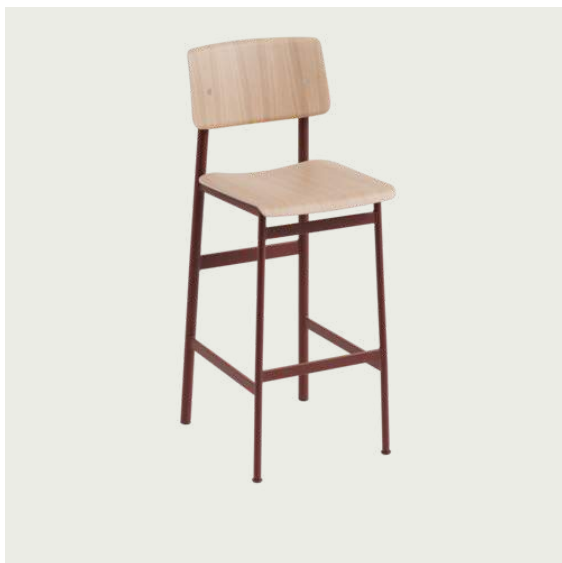

Shipper Colli	1
Gross Weight (kg)	12.05
Net Weight (kg)	8.5
Base color options	Black, Deep Red, Dusty Green or Grey
Warranty Period	10 years

Item No.	Color	Contract Price	Lead Time
Ready-To-Ship			
30245	Black/Black	SEK 4.514,10	-
30241	Oak/Black	SEK 4.514,10	-
30261	Oak/Deep Red	SEK 4.514,10	-
30244	Oak/Dusty Green	SEK 4.514,10	-
30262	Oak/Grey	SEK 4.514,10	-
30268	Stained Dark Brown/Black	SEK 4.514,10	-
Made-To-Order			
30263	Stained Dark Brown/Grey	SEK 4.514,10	>MOQ: 4 7 weeks
40405	Remix - Black/Black	SEK 5.890,10	>MOQ: 4 7 weeks
40406	Remix - Black/Dark Stained Brown	SEK 5.890,10	>MOQ: 4 7 weeks
40401	Remix - Black/Oak	SEK 5.890,10	>MOQ: 4 7 weeks
34596	Remix - Deep Red/Oak	SEK 5.890,10	>MOQ: 4 7 weeks
40404	Remix - Dusty Green/Oak	SEK 5.890,10	>MOQ: 4 7 weeks
34486	Remix - Grey/Oak	SEK 5.890,10	>MOQ: 4 7 weeks
34694	Remix - Grey/Stained Dark Brown	SEK 5.890,10	>MOQ: 4 7 weeks
40485	Canvas - Black/Black	SEK 6.148,10	>MOQ: 4 7 weeks
40486	Canvas - Black/Dark Stained Brown	SEK 6.148,10	>MOQ: 4 7 weeks
40481	Canvas - Black/Oak	SEK 6.148,10	>MOQ: 4 7 weeks
34604	Canvas - Deep Red/Oak	SEK 6.148,10	>MOQ: 4 7 weeks
40484	Canvas - Dusty Green/Oak	SEK 6.148,10	>MOQ: 4 7 weeks
34494	Canvas - Grey/Oak	SEK 6.148,10	>MOQ: 4 7 weeks

VARIANTS MARKED WITH *** WILL BE MADE-TO-ORDER OR DISCONTINUED WHEN OUT OF STOCK FOR MORE INFORMATION VISIT MUUTO.COM

26% rabatt ska dras av på angivna priser