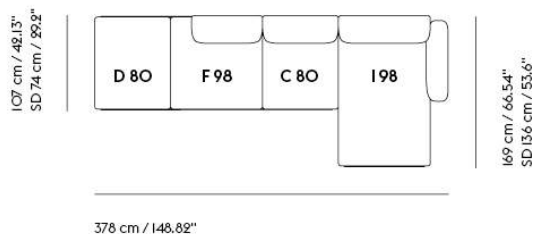

IN SITU MODULAR SOFA / 4-SEATER - CONFIGURATION 4

Shipper Colli	7
Gross Weight (kg)	186.8
Net Weight (kg)	147.55
Warranty Period	10 years

Item No.	Color	Contract Price	Lead Time
Ready-To-Ship			
41919	Frame and Module - Clay 12/Black	SEK 61.915,70	-
99830	Frame and Module - Ecriture 240/Black	SEK 61.915,70	-
Extras			
83061	Leather care set for Refine Leather	SEK 172,00	-