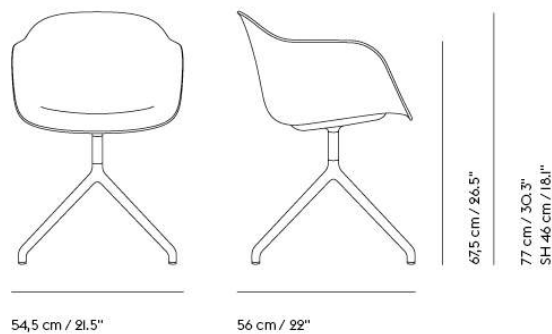

Shipper Colli	1
Gross Weight (kg)	10,3
Net Weight (kg)	9,8
Base color options	Anthracite Black, White, Grey, Dusty Green or Polished Aluminum.
Warranty Period	10 years

Item No.	Color	Contract Price	Lead Time
Made-To-Order			
58976	Black/Anthracite Black (Recycled Plastic)	SEK 3.693,70	3 weeks
58978	Dusty Green/Dusty Green (Recycled Plastic)	SEK 3.693,70	3 weeks
58977	Grey/Grey (Recycled Plastic)	SEK 3.693,70	3 weeks
58980	Natural White/White (Recycled Plastic)	SEK 3.693,70	3 weeks
58979	Ochre/Anthracite Black (Recycled Plastic)	SEK 3.693,70	3 weeks
23445	Remix - All Colors	SEK 6.015,70	4 weeks
23453	Canvas - All Colors	SEK 6.836,10	4 weeks
23452	Clara - All Colors	SEK 6.836,10	4 weeks
59555	Fiord - All Colors	SEK 6.836,10	4 weeks
55020	Hero - All Colors	SEK 6.836,10	4 weeks
19668	Re-wool - All Colors	SEK 6.836,10	4 weeks
19556	Sabi - All Colors	SEK 6.836,10	4 weeks
23446	Steelcut - All Colors	SEK 6.836,10	4 weeks
23447	Steelcut Trio - All Colors	SEK 6.836,10	4 weeks
23448	Hallingdal - All Colors	SEK 7.524,10	4 weeks
55137	Balder - All Colors	SEK 7.649,70	4 weeks
13677	Beck - All Colors	SEK 7.649,70	4 weeks
58010	Clay - All Colors	SEK 7.649,70	4 weeks
23449	Divina - All Colors	SEK 7.649,70	4 weeks
23454	Divina MD - All Colors	SEK 7.649,70	4 weeks
23455	Divina Melange - All Colors	SEK 7.649,70	4 weeks
59339	Ecriture - All Colors	SEK 7.649,70	4 weeks

VARIANTS MARKED WITH *** WILL BE MADE-TO-ORDER OR DISCONTINUED WHEN OUT OF STOCK
FOR MORE INFORMATION VISIT MUUTO.COM

26% rabatt ska dras av på angivna priser