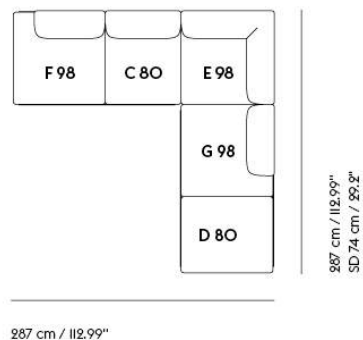

IN SITU MODULAR SOFA / CORNER - CONFIGURATION 4

Shipper Colli	10
Gross Weight (kg)	221.3
Net Weight (kg)	171.7
Warranty Period	10 years

Item No.	Color	Contract Price	Lead Time
Ready-To-Ship			
41924	Frame and Module - Clay 12/Black	SEK 73.955,70	-
99835	Frame and Module - Ecriture 240/Black	SEK 73.955,70	-
Extras			
83061	Leather care set for Refine Leather	SEK 172,00	-