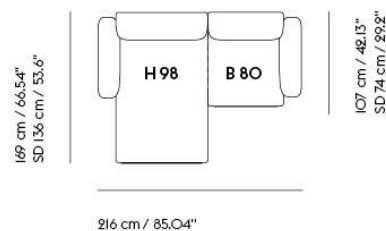

IN SITU MODULAR SOFA / 2-SEATER - CONFIGURATION 5

Shipper Colli	5
Gross Weight (kg)	133.8
Net Weight (kg)	103.21
Warranty Period	10 years

Item No.	Color	Contract Price	Lead Time
Ready-To-Ship			
41904	Frame and Module - Clay 12/Black	SEK 41.705,70	-
99815	Frame and Module - Ecriture 240/Black	SEK 41.705,70	-
Extras			
83061	Leather care set for Refine Leather	SEK 172,00	-