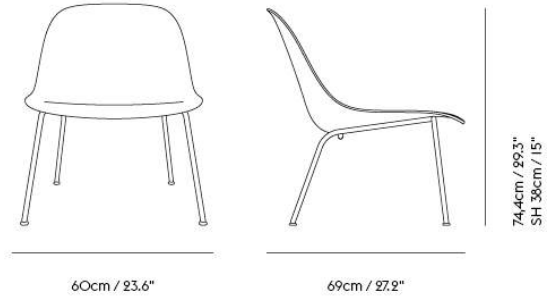

Shipper Colli	1
Gross Weight (kg)	11.5
Net Weight (kg)	8
Base color options	Anthracite Black, Dusty Green, Grey or White
Warranty Period	10 years

Item No.	Color	Contract Price	Lead Time
Ready-To-Ship			
25477-BLCK_154	Divina I54/Anthracite Black ***	SEK 9.025,70	-
Made-To-Order			
58942	Black/Anthracite Black (Recycled Plastic)	SEK 4.037,70	3 weeks
58944	Dusty Green/Dusty Green (Recycled Plastic)	SEK 4.037,70	3 weeks
58943	Grey/Grey (Recycled Plastic)	SEK 4.037,70	3 weeks
58946	Natural White/White (Recycled Plastic)	SEK 4.037,70	3 weeks
58945	Ochre/Black (Recycled Plastic)	SEK 4.037,70	3 weeks
25470	Remix - All Colors	SEK 7.180,10	4 weeks
25475	Canvas - All Colors	SEK 8.212,10	4 weeks
25474	Clara - All Colors	SEK 8.212,10	4 weeks
59568	Fiord - All Colors	SEK 8.212,10	4 weeks
55054	Hero - All Colors	SEK 8.212,10	4 weeks
19683	Re-wool - All Colors	SEK 8.212,10	4 weeks
19571	Sabi - All Colors	SEK 8.212,10	4 weeks
25472	Steelcut - All Colors	SEK 8.212,10	4 weeks
25473	Steelcut Trio - All Colors	SEK 8.212,10	4 weeks
55171	Balder - All Colors	SEK 9.025,70	4 weeks
13691	Beck - All Colors	SEK 9.025,70	4 weeks
58025	Clay - All Colors	SEK 9.025,70	4 weeks
25477	Divina - All Colors	SEK 9.025,70	4 weeks
25478	Divina MD - All Colors	SEK 9.025,70	4 weeks

VARIANTS MARKED WITH *** WILL BE MADE-TO-ORDER OR DISCONTINUED WHEN OUT OF STOCK
FOR MORE INFORMATION VISIT MUUTO.COM

26% rabatt ska dras av på angivna priser