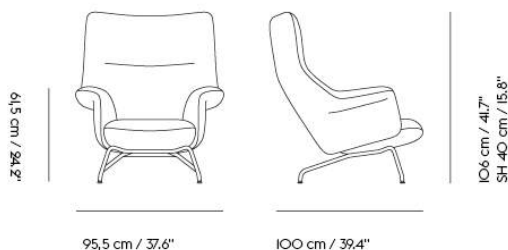

Shipper Colli	1
Gross Weight (kg)	45
Net Weight (kg)	40
Base color options	Anthracite Black or Chrome
Warranty Period	10 years

Item No.	Color	Contract Price	Lead Time
Ready-To-Ship			
87049-CHRO_128	Re-Wool I28/Chrome	SEK 21.495,70	-
87015-CHRO_782	Balder 782/Chrome	SEK 24.505,70	-
Made-To-Order			
87005	Clara - All Colors	SEK 21.495,70	4 weeks
87055	Colline - All Colors	SEK 21.495,70	4 weeks
87004	Fiord - All Colors	SEK 21.495,70	4 weeks
87049	Re-wool - All Colors	SEK 21.495,70	4 weeks
87051	Sabi - All Colors	SEK 21.495,70	4 weeks
87002	Steelcut - All Colors	SEK 21.495,70	4 weeks
87003	Steelcut Trio - All Colors	SEK 21.495,70	4 weeks
87008	Hallingdal - All Colors	SEK 22.785,70	4 weeks
87013	Still - All Colors	SEK 22.785,70	4 weeks
87015	Balder - All Colors	SEK 24.505,70	4 weeks
16627	Beck - All Colors	SEK 24.505,70	4 weeks
87047	Clay - All Colors	SEK 24.505,70	4 weeks
87009	Divina - All Colors	SEK 24.505,70	4 weeks
87010	Divina MD - All Colors	SEK 24.505,70	4 weeks
87011	Divina Melange - All Colors	SEK 24.505,70	4 weeks
87158	Ecriture - All Colors	SEK 24.505,70	4 weeks
16635	Hearth - All Colors	SEK 24.505,70	4 weeks
87053	Planum - All Colors	SEK 24.505,70	4 weeks

VARIANTS MARKED WITH *** WILL BE MADE-TO-ORDER OR DISCONTINUED
WHEN OUT OF STOCK
FOR MORE INFORMATION VISIT MUUTO.COM

26% rabatt ska dras av på angivna priser

MUUTO