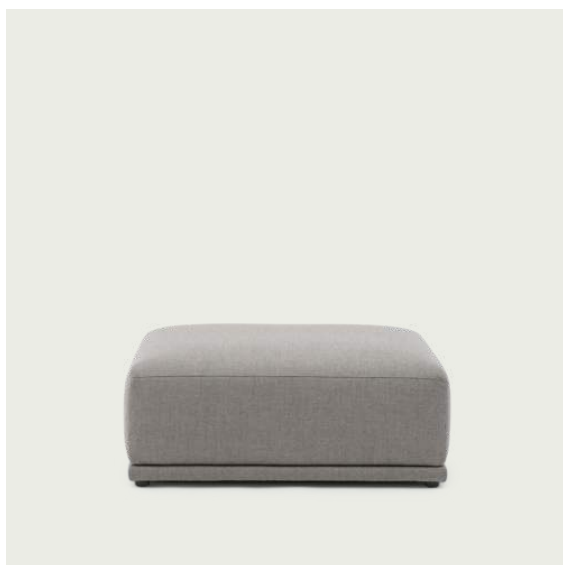

CONNECT SOFT MODULAR SOFA / OTTOMAN (I)

Shipper Colli	I
Gross Weight (kg)	35.29
Net Weight (kg)	25.69
Warranty Period	10 years

Item No.	Color	Contract Price	Lead Time
Ready-To-Ship			
94517-128	Re-wool I28	SEK 11.605,70	-
94625-12	Clay I2	SEK 13.325,70	-
Made-To-Order			
94526	Remix - All Colors	SEK 9.885,70	6 weeks
94571	Canvas - All Colors	SEK 11.605,70	6 weeks
94580	Clara - All Colors	SEK 11.605,70	6 weeks
94544	Fiord - All Colors	SEK 11.605,70	6 weeks
94517	Re-wool - All Colors	SEK 11.605,70	6 weeks
98830	Sabi - All Colors	SEK 11.605,70	6 weeks
94553	Steelcut - All Colors	SEK 11.605,70	6 weeks
94562	Steelcut Trio - All Colors	SEK 11.605,70	6 weeks
94589	Hallingdal - All Colors	SEK 12.465,70	6 weeks
94508	Balder - All Colors	SEK 13.325,70	6 weeks
99448	Beck - All Colors	SEK 13.325,70	6 weeks
94625	Clay - All Colors	SEK 13.325,70	6 weeks
94598	Divina - All Colors	SEK 13.325,70	6 weeks
94607	Divina MD - All Colors	SEK 13.325,70	6 weeks
94616	Divina Melange - All Colors	SEK 13.325,70	6 weeks
98850	Ecriture - All Colors	SEK 13.325,70	6 weeks
66708	Hearth - All Colors	SEK 13.325,70	6 weeks
76422	Planum - All Colors	SEK 13.325,70	6 weeks

VARIANTS MARKED WITH *** WILL BE MADE-TO-ORDER OR DISCONTINUED WHEN OUT OF STOCK
FOR MORE INFORMATION VISIT MUUTO.COM

26% rabatt ska dras av på angivna priser

MUUTO