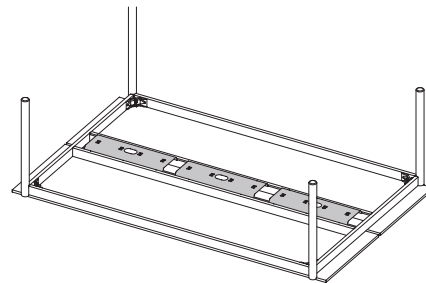

**Linear System Cable Tray**

Height – 3 cm / 1.2"  
 Width – 22 cm / 8.7"  
 Depth – 60 cm / 23.7"

**Example:**

Linear System Table – 240 cm / 94.5"

Linear System End Module – 120 cm / 47.2"

OPTION B

1. TABLES / 2. ACCESSORIES / 3. LIGHTING / 4. TABLE POWER OUTLET / 5. INTEGRATED POWER / 6. CABLE TRAY