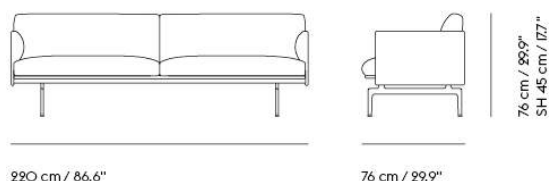

OUTLINE STUDIO SOFA / 220 CM / 86.6" - POLISHED ALUMINUM BASE - SH: 45 CM / 17.7"

Shipper Colli	1
Gross Weight (kg)	83
Net Weight (kg)	66
Warranty Period	10 years

Item No.	Color	Contract Price	Lead Time
Made-To-Order			
73569	Remix - All Colors	SEK 30.095,70	6 weeks
73571	Canvas - All Colors	SEK 35.255,70	6 weeks
73570	Clara - All Colors	SEK 35.255,70	6 weeks
91426	Colline - All Colors	SEK 35.255,70	6 weeks
73563	Fiord - All Colors	SEK 35.255,70	6 weeks
73566	Steelcut - All Colors	SEK 35.255,70	6 weeks
73565	Steelcut Trio - All Colors	SEK 35.255,70	6 weeks
73567	Hallingdal - All Colors	SEK 36.975,70	6 weeks
73582	Balder - All Colors	SEK 38.695,70	6 weeks
85770	Beck - All Colors	SEK 38.695,70	6 weeks
68364	Clay - All Colors	SEK 38.695,70	6 weeks
73572	Divina - All Colors	SEK 38.695,70	6 weeks
73573	Divina MD - All Colors	SEK 38.695,70	6 weeks
73574	Divina Melange - All Colors	SEK 38.695,70	6 weeks
76288	Ecriture - All Colors	SEK 38.695,70	6 weeks
97600	Hearth - All Colors	SEK 38.695,70	6 weeks
91557	Planum - All Colors	SEK 38.695,70	6 weeks
73583	Twill Weave - All Colors	SEK 38.695,70	6 weeks
73581	Vidar - All Colors	SEK 38.695,70	6 weeks
Extras			
83061	Leather care set for Refine Leather	SEK 172,00	-