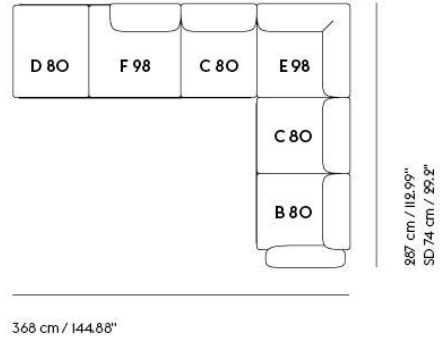

IN SITU MODULAR SOFA / CORNER - CONFIGURATION 6

Shipper Colli II
Gross Weight (kg) 264.3
Net Weight (kg) 206.53
Warranty Period 10 years

Item No.	Color	Contract Price	Lead Time
Ready-To-Ship			
41926	Frame and Module - Clay 12/Black	SEK 90.295,70	-
99837	Frame and Module - Ecriture 240/Black	SEK 90.295,70	-
Extras			
83061	Leather care set for Refine Leather	SEK 172,00	-