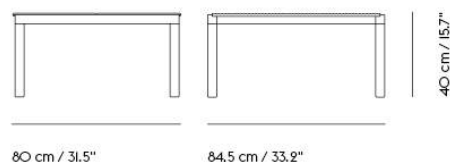

COUPLE COFFEE TABLE / 80 X 84 X 40 CM / 31.5 X 33.2 X 15.7"

Shipper Colli	3
Gross Weight (kg)	27.78
Net Weight (kg)	23.52
Warranty	10 years

Item No.	Color	Contract Price	Lead Time
Ready-To-Ship			
50379	1 Plain 1 Wavy - Light Blue/Dark Oiled Oak	SEK 10,745,70	-
50378	1 Plain 1 Wavy - Light Blue/Oak	SEK 10,745,70	-
50341	1 Plain 1 Wavy - Sand/Dark Oiled Oak	SEK 10,745,70	-
50339	1 Plain 1 Wavy - Sand/Oak	SEK 10,745,70	-
50367	1 Plain 1 Wavy - Taupe/Dark Oiled Oak	SEK 10,745,70	-
50366	1 Plain 1 Wavy - Taupe/Oak	SEK 10,745,70	-
50373	2 Plain - Pale Blue/Dark Oiled Oak	SEK 10,745,70	-
50372	2 Plain - Pale Blue/Oak	SEK 10,745,70	-
50317	2 Plain - Sand/Dark Oiled Oak	SEK 10,745,70	-
50315	2 Plain - Sand/Oak	SEK 10,745,70	-
50361	2 Plain - Taupe/Dark Oiled Oak	SEK 10,745,70	-
50360	2 Plain - Taupe/Oak	SEK 10,745,70	-