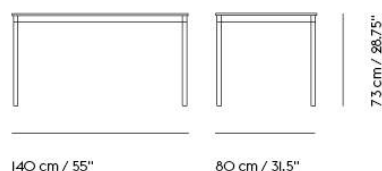

BASE TABLE / 140 X 80 CM / 55.1 X 31.5"

10

Shipper Colli	2
Gross Weight (kg)	25.7
Net Weight (kg)	22.3
Base color options	White, Black
Warranty Period	10 years

Item No.	Color	Contract Price	Lead Time
Ready-To-Ship			
63986	White Laminate/Plywood/Black	SEK 10.315,70	-
63985	White Laminate/Plywood/White	SEK 10.315,70	-
64787	Lacquered Oak Veneer/Plywood/Black	SEK 12.465,70	-
64786	Lacquered Oak Veneer/Plywood/White	SEK 12.465,70	-
63990	Black Linoleum/Plywood/Black	SEK 11.175,70	-
63989	Black Linoleum/Plywood/White	SEK 11.175,70	-
Made-To-Order			
63988	Black Laminate/Plywood/Black	SEK 10.315,70	6 weeks
63987	Black Laminate/Plywood/White	SEK 10.315,70	6 weeks
63996	Black Nanolaminat/Plywood/Black	SEK 14.185,70	6 weeks
63995	Black Nanolaminat/Plywood/White	SEK 14.185,70	6 weeks
63994	White Nanolaminat/Plywood/Black	SEK 14.185,70	6 weeks
63993	White Nanolaminat/Plywood/White	SEK 14.185,70	6 weeks

VARIANTS MARKED WITH *** WILL BE MADE-TO-ORDER OR DISCONTINUED WHEN OUT OF STOCK
FOR MORE INFORMATION VISIT MUUTO.COM

26% rabatt ska dras av på angivna priser

MUUTO