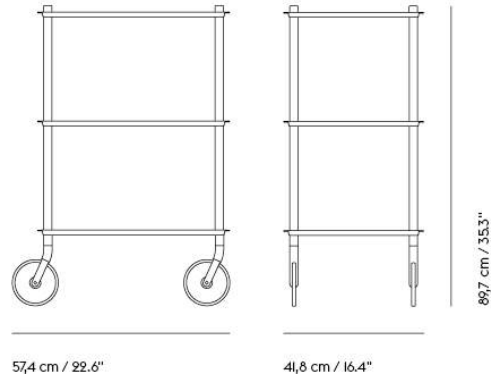

Shipper Colli 2
Gross Weight (kg) 22.4
Net Weight (kg) 18.5
Warranty Period 5 years

Item No.	Color	Contract Price	Lead Time
Ready-To-Ship			
98339	Blue-Grey	SEK 4.639,70	-
98338	Grey	SEK 4.639,70	-