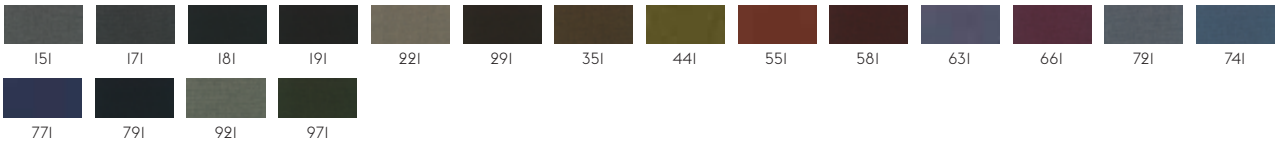

SABI BY KVADRAT

Designer: Louise Sigvardt
Composition: 65% New Wool, Worsted, 23% Recycled Wool, 12% Nylon
Durability: 80,000 Martindale / Lightfastness 5-7
Sustainability: Greenguard Gold, HPD, EPD

121