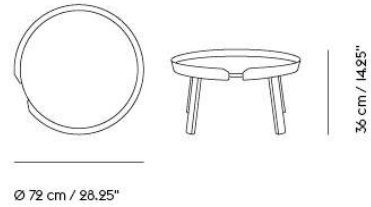

AROUND COFFEE TABLE / LARGE

Shipper Colli 1
Gross Weight (kg) 7.06
Net Weight (kg) 5.92
Warranty Period 5 years

Item No.	Color	Contract Price	Lead Time
Ready-To-Ship			
60032	Oak	SEK 6.015,70	-
60035	Anthracite	SEK 6.015,70	-
60031	Ash	SEK 6.015,70	-
60033	Black	SEK 6.015,70	-
60037	Dark Green	SEK 6.015,70	-
60036	Dusty Green	SEK 6.015,70	-
60034	Grey	SEK 6.015,70	-
60039	Stained Dark Brown	SEK 6.015,70	-
60038	White	SEK 6.015,70	-
COM/COL & Specials			
60040	Special Color	SEK 6.359,70	>MOQ: 100 8 weeks