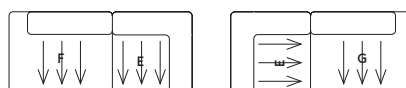

Textile direction

Corner Module E is designed to be used as corner. If used as End Module with armrest, the textile direction can differ. Modules connected on the left side of Corner Module E will have the same textile direction. The textile direction of modules connected on the right side will run into the opposite direction.