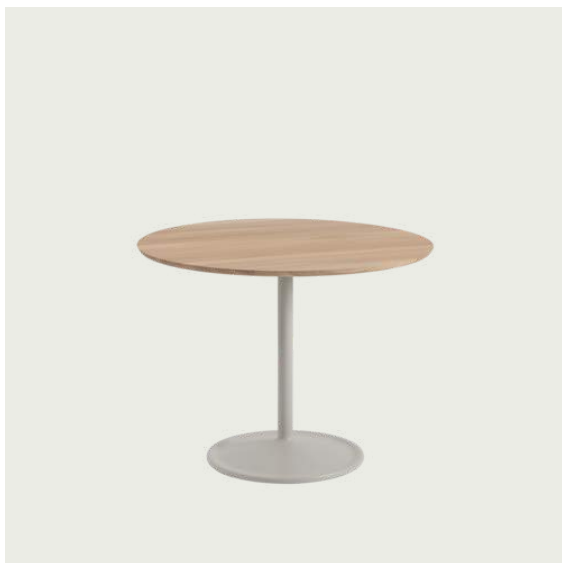

SOFT TABLE / Ø 95 H: 73 CM / Ø 37.4 H: 28.7"

Shipper Colli	3
Gross Weight (kg)	28.3
Net Weight (kg)	22.904
Warranty period	5 years

Item No.	Color	Contract Price	Lead Time
Ready-To-Ship			
14087	Beige Green Laminate/Beige Green	SEK 9.025,70	-
14085	Black Nanolaminate/Black	SEK 9.455,70	-
14086	Grey Linoleum/Grey	SEK 9.025,70	-
14089	Dark Oiled Oak/Black	SEK 9.885,70	-
14088	Solid Oak/Grey	SEK 9.885,70	-