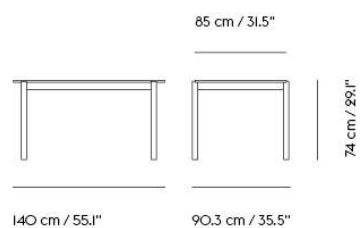

LINEAR WOOD TABLE / 140 X 85 CM / 55.1 X 31.5"

Shipper Colli	1
Gross Weight (kg)	25.5
Net Weight (kg)	18.494
Warranty Period	5 years

Item No.	Color	Contract Price	Lead Time
Ready-To-Ship			
30916	Oak Veneer/Oak	SEK 10,745,70	-