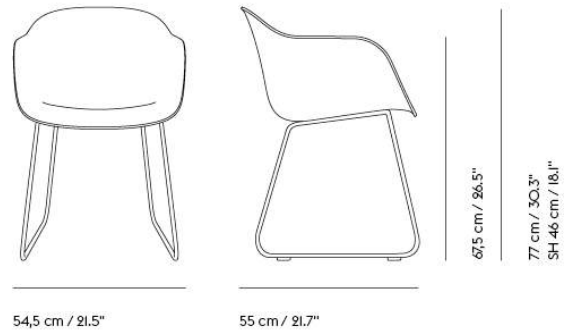

Shipper Colli 1
Gross Weight (kg) 9
Net Weight (kg) 7.4
Base color options Anthracite Black, Grey, Dusty Green or White
Warranty Period 10 years

Item No.	Color	Contract Price	Lead Time
Made-To-Order			
58973	Black/Anthracite Black (Recycled Plastic)	SEK 2.661,70	3 weeks
59059	Dusty Green/Dusty Green (Recycled Plastic)	SEK 2.661,70	3 weeks
58974	Grey/Grey (Recycled Plastic)	SEK 2.661,70	3 weeks
58975	Natural White/White (Recycled Plastic)	SEK 2.661,70	3 weeks
59060	Ochre/Anthracite Black (Recycled Plastic)	SEK 2.661,70	3 weeks
24107	Remix - All Colors	SEK 4.983,70	4 weeks
24114	Canvas - All Colors	SEK 5.804,10	4 weeks
24113	Clara - All Colors	SEK 5.804,10	4 weeks
59549	Fiord - All Colors	SEK 5.804,10	4 weeks
55002	Hero - All Colors	SEK 5.804,10	4 weeks
19661	Re-wool - All Colors	SEK 5.804,10	4 weeks
19549	Sabi - All Colors	SEK 5.804,10	4 weeks
24108	Steelcut - All Colors	SEK 5.804,10	4 weeks
24109	Steelcut Trio - All Colors	SEK 5.804,10	4 weeks
24110	Hallingdal - All Colors	SEK 6.492,10	4 weeks
55119	Balder - All Colors	SEK 6.578,10	4 weeks
13670	Beck - All Colors	SEK 6.578,10	4 weeks
58003	Clay - All Colors	SEK 6.578,10	4 weeks
24111	Divina - All Colors	SEK 6.578,10	4 weeks
24115	Divina MD - All Colors	SEK 6.578,10	4 weeks
24116	Divina Melange - All Colors	SEK 6.578,10	4 weeks
59332	Ecriture - All Colors	SEK 6.578,10	4 weeks

VARIANTS MARKED WITH *** WILL BE MADE-TO-ORDER OR DISCONTINUED WHEN OUT OF STOCK
FOR MORE INFORMATION VISIT MUUTO.COM

26% rabatt ska dras av på angivna priser