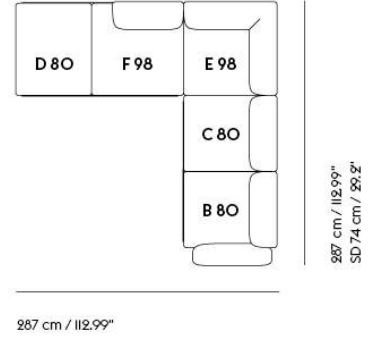

**IN SITU MODULAR SOFA / CORNER -
CONFIGURATION 2**

Shipper Colli IO
Gross Weight (kg) 226.2
Net Weight (kg) 176.42
Warranty Period IO years

Item No.	Color	Contract Price	Lead Time
Ready-To-Ship			
41922	Frame and Module - Clay I2/Black	SEK 76.535,70	-
99833	Frame and Module - Ecriture 240/Black	SEK 76.535,70	-
Extras			
83061	Leather care set for Refine Leather	SEK 172,00	-