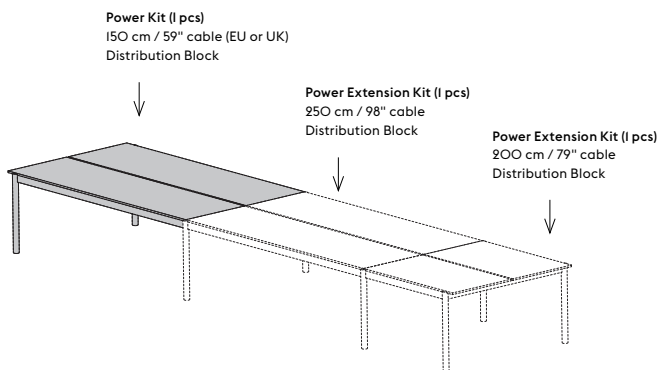

STEP 5. INTEGRATED POWER FOR MOUNTED LAMPS & TABLE POWER OUTLET

If you'd like to add the Mounted Lamp(s) and/or Table Power Outlet(s), select the Power Kit for the first End Module you choose and then add an a Power Extension Kit for each table added.

Power Kit (1 pcs)

150 cm / 59" cable (EU or UK)
Distribution Block

Power Extension Kit (X pcs)

200 cm / 79" or 250 cm / 98" cable
Distribution Block

If you add a End Module or a Middle Module — 240 cm / 94.5", select the 250 cm / 98" Power Extension Kit.

If you add a End Module — 120 cm / 47.2", select the 200 cm / 79" Power Extension kit.

Example 1