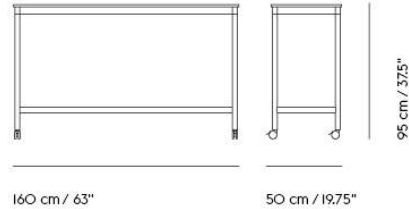

BASE HIGH TABLE / WITH CASTORS / 160 X 50 H: 95 CM / 63 X 19.7 H: 37.4"

Shipper Colli	2
Gross Weight (kg)	23
Net Weight (kg)	17.22
Base color options	White or Black
Warranty Period	10 years

Item No.	Color	Contract Price	Lead Time
Made-To-Order			
64309	Black Laminate/Plywood/Black	SEK 18.055,70	8 weeks
64373	Black Laminate/Plywood/White	SEK 18.055,70	8 weeks
64349	White Laminate/Plywood/Black	SEK 18.055,70	8 weeks
64412	White Laminate/Plywood/White	SEK 18.055,70	8 weeks
64325	Black Nanolaminat/Plywood/Black	SEK 21.495,70	8 weeks
64389	Black Nanolaminat/Plywood/White	SEK 21.495,70	8 weeks
64357	White Nanolaminat/Plywood/Black	SEK 21.495,70	8 weeks
64421	White Nanolaminat/Plywood/White	SEK 21.495,70	8 weeks
64333	Lacquered Oak Veneer/Plywood/Black	SEK 20.205,70	8 weeks
64397	Lacquered Oak Veneer/Plywood/White	SEK 20.205,70	8 weeks
64320	Black Linoleum/Plywood/Black	SEK 19.775,70	8 weeks
64384	Black Linoleum/Plywood/White	SEK 19.775,70	8 weeks