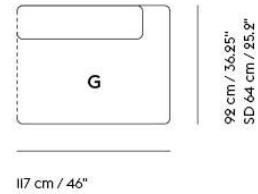

CONNECT MODULAR SOFA / RIGHT OPEN-ENDED (G)

Shipper Colli	1
Gross Weight (kg)	47
Net Weight (kg)	42
Please note	This product features an open end on the right-hand side when facing the product from the front.
Warranty Period	10 years

Item No.	Color	Contract Price	Lead Time
Ready-To-Ship			
11507-123	Remix I23 ***	SEK 14.615,70	-
Made-To-Order			
11507	Remix - All Colors	SEK 14.615,70	6 weeks
98266	Canvas - All Colors	SEK 15.905,70	6 weeks
11598	Clara - All Colors	SEK 15.905,70	6 weeks
95806	Colline - All Colors	SEK 15.905,70	6 weeks
98296	Fiord - All Colors	SEK 15.905,70	6 weeks
11587	Steelcut - All Colors	SEK 15.905,70	6 weeks
11547	Steelcut Trio - All Colors	SEK 15.905,70	6 weeks
11627	Hallingdal - All Colors	SEK 16.335,70	6 weeks
66556	Beck - All Colors	SEK 16.765,70	6 weeks
95706	Clay - All Colors	SEK 16.765,70	6 weeks
20267	Divina - All Colors	SEK 16.765,70	6 weeks
19027	Divina MD - All Colors	SEK 16.765,70	6 weeks
19047	Divina Melange - All Colors	SEK 16.765,70	6 weeks
76345	Ecriture - All Colors	SEK 16.765,70	6 weeks
66606	Hearth - All Colors	SEK 16.765,70	6 weeks
98784	Planum - All Colors	SEK 16.765,70	6 weeks
95906	Twill Weave - All Colors	SEK 16.765,70	6 weeks
76323	Vidar - All Colors	SEK 16.765,70	6 weeks

VARIANTS MARKED WITH *** WILL BE MADE-TO-ORDER OR DISCONTINUED WHEN OUT OF STOCK
FOR MORE INFORMATION VISIT MUUTO.COM

26% rabatt ska dras av på angivna priser

MUUTO