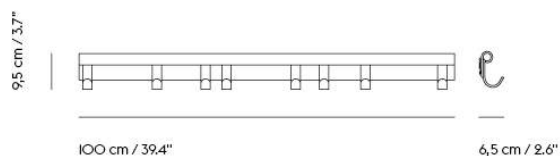

Shipper Colli 1
Gross Weight (kg) 3.3
Net Weight (kg) 2.4
Warranty Period 5 Years

Item No.	Color	Contract Price	Lead Time
Ready-To-Ship			
12393	Black	SEK 2.450,10	-
12395	Dark Green	SEK 2.450,10	-
12394	Plum	SEK 2.450,10	-
Extras			
12396	Extra Coat Hook - Black	SEK 184,90	-
12398	Extra Coat Hook - Dark Green	SEK 184,90	-
12397	Extra Coat Hook - Plum	SEK 184,90	-