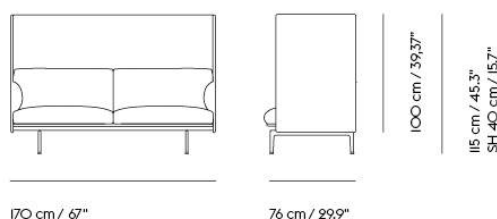

OUTLINE HIGHBACK SOFA 100 / 2-SEATER - BLACK BASE

Shipper Colli	1
Gross Weight (kg)	85.84
Net Weight (kg)	71.6
Additional Information	Please note that the highback height for this product is 100 cm / 39.4"
Warranty Period	10 years

Item No.	Color	Contract Price	Lead Time
Made-To-Order			
28408	Remix - All Colors	SEK 35,255,70	6 weeks
28410	Canvas - All Colors	SEK 39,555,70	6 weeks
28409	Clara - All Colors	SEK 39,555,70	6 weeks
91342	Colline - All Colors	SEK 39,555,70	6 weeks
28402	Fiord - All Colors	SEK 39,555,70	6 weeks
28405	Steelcut - All Colors	SEK 39,555,70	6 weeks
28404	Steelcut Trio - All Colors	SEK 39,555,70	6 weeks
28406	Hallingdal - All Colors	SEK 43,860,00	6 weeks
28421	Balder - All Colors	SEK 45,145,70	6 weeks
85688	Beck - All Colors	SEK 45,145,70	6 weeks
68285	Clay - All Colors	SEK 45,145,70	6 weeks
28411	Divina - All Colors	SEK 45,145,70	6 weeks
28412	Divina MD - All Colors	SEK 45,145,70	6 weeks
28413	Divina Melange - All Colors	SEK 45,145,70	6 weeks
76204	Ecriture - All Colors	SEK 45,145,70	6 weeks
97520	Hearth - All Colors	SEK 45,145,70	6 weeks
91473	Planum - All Colors	SEK 45,145,70	6 weeks
28422	Twill Weave - All Colors	SEK 45,145,70	6 weeks
28420	Vidar - All Colors	SEK 45,145,70	6 weeks

Extras

83061	Leather care set for Refine Leather	SEK 172,00	-

VARIANTS MARKED WITH *** WILL BE MADE-TO-ORDER OR DISCONTINUED WHEN OUT OF STOCK
FOR MORE INFORMATION VISIT MUUTO.COM

26% rabatt ska dras av på angivna priser

MUUTO