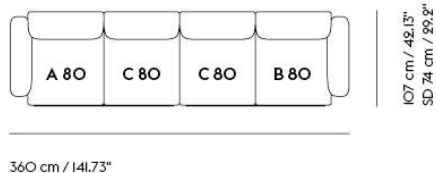

IN SITU MODULAR SOFA / 4-SEATER - CONFIGURATION I

Shipper Colli	7
Gross Weight (kg)	191.2
Net Weight (kg)	147.5
Warranty Period	10 years

Item No.	Color	Contract Price	Lead Time
Ready-To-Ship			
41916	Frame and Module - Clay 12/Black	SEK 63.635,70	-
99827	Frame and Module - Ecriture 240/Black	SEK 63.635,70	-
Extras			
83061	Leather care set for Refine Leather	SEK 172,00	-