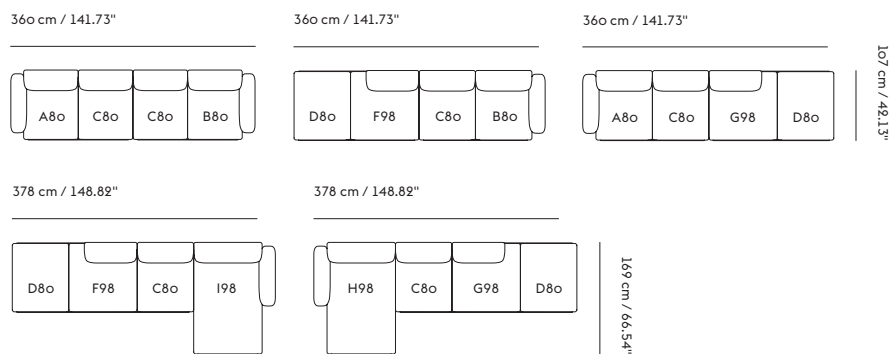

4-seater Configurations

Corner Configurations