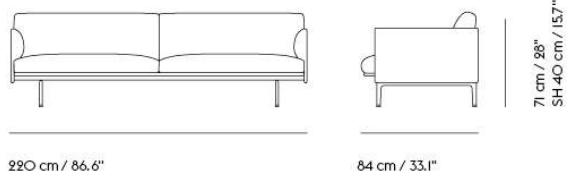

Shipper Colli |
Gross Weight (kg) 74
Net Weight (kg) 69
Warranty Period 10 years

Item No.	Color	Contract Price	Lead Time
Ready-To-Ship			
27028-163	Remix I63/Black	SEK 30.955,70	-
68289-12	Clay I2/Black	SEK 40.415,70	-
Made-To-Order			
27028	Remix - All Colors	SEK 30.955,70	6 weeks
27030	Canvas - All Colors	SEK 36.545,70	6 weeks
27029	Clara - All Colors	SEK 36.545,70	6 weeks
91327	Colline - All Colors	SEK 36.545,70	6 weeks
27022	Fiord - All Colors	SEK 36.545,70	6 weeks
27025	Steelcut - All Colors	SEK 36.545,70	6 weeks
27024	Steelcut Trio - All Colors	SEK 36.545,70	6 weeks
27026	Hallingdal - All Colors	SEK 38.265,70	6 weeks
27041	Balder - All Colors	SEK 40.415,70	6 weeks
91156	Beck - All Colors	SEK 40.415,70	6 weeks
68289	Clay - All Colors	SEK 40.415,70	6 weeks
27031	Divina - All Colors	SEK 40.415,70	6 weeks
27032	Divina MD - All Colors	SEK 40.415,70	6 weeks
27033	Divina Melange - All Colors	SEK 40.415,70	6 weeks
76189	Ecriture - All Colors	SEK 40.415,70	6 weeks
97505	Hearth - All Colors	SEK 40.415,70	6 weeks
91458	Planum - All Colors	SEK 40.415,70	6 weeks
27042	Twill Weave - All Colors	SEK 40.415,70	6 weeks