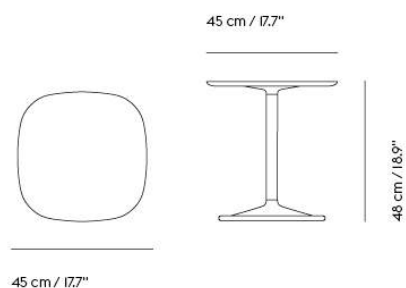

SOFT SIDE TABLE / 45 X 45 H: 48 CM / 17.7 X 17.7 H: 18.9"

Shipper Colli	2
Gross Weight (kg)	9.02
Net Weight (kg)	7.73
Warranty period	10 years

Item No.	Color	Contract Price	Lead Time
Ready-To-Ship			
13977	Orange Laminate/Orange ***	SEK 4.037,70	-
13974	Black Nanolaminate/Black ***	SEK 4.037,70	-
13978	Oiled Oak/Off-White ***	SEK 4.639,70	-
13979	Oiled Smoked Oak/Black ***	SEK 4.639,70	-