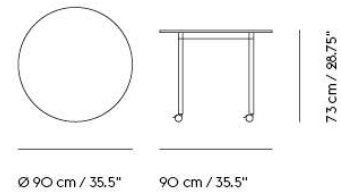

BASE ROUND TABLE / WITH CASTORS / Ø 90 CM / 35.4"

Shipper Colli	2
Gross Weight (kg)	14.95
Net Weight (kg)	9.17
Base color options	White, Black
Warranty Period	10 years

Item No.	Color	Contract Price	Lead Time
Made-To-Order			
64457	Black Laminate/Plywood/Black	SEK 11.605,70	6 weeks
64577	Black Laminate/Plywood/White	SEK 11.605,70	6 weeks
64532	White Laminate/Plywood/Black	SEK 11.605,70	6 weeks
64652	White Laminate/Plywood/White	SEK 11.605,70	6 weeks
64487	Black Nanolaminate/Plywood/Black	SEK 14.615,70	6 weeks
64607	Black Nanolaminate/Plywood/White	SEK 14.615,70	6 weeks
64547	White Nanolaminate/Plywood/Black	SEK 14.615,70	6 weeks
64667	White Nanolaminate/Plywood/White	SEK 14.615,70	6 weeks
64502	Lacquered Oak Veneer/Plywood/Black	SEK 12.895,70	6 weeks
64622	Lacquered Oak Veneer/Plywood/White	SEK 12.895,70	6 weeks
64469	Black Linoleum/Plywood/Black	SEK 12.465,70	6 weeks
64589	Black Linoleum/Plywood/White	SEK 12.465,70	6 weeks