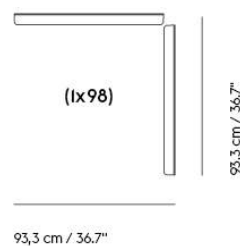

IN SITU MODULAR SOFA / CORNER FRAME SECTION (1 X 98)

Shipper Colli	1
Gross Weight (kg)	10.8
Net Weight (kg)	8.56
Warranty Period	10 years

Item No.	Color	Contract Price	Lead Time
Ready-To-Ship			
41563	Black - 1 x 98 Corner	SEK 1.848,10	-