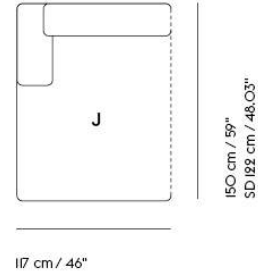

# CONNECT MODULAR SOFA / LEFT ARMREST LOUNGE (J)

Shipper Colli	1
Gross Weight (kg)	73
Net Weight (kg)	70
Please note	That this product features an armrest on the left-hand side when facing the product from the front.
Warranty Period	10 years