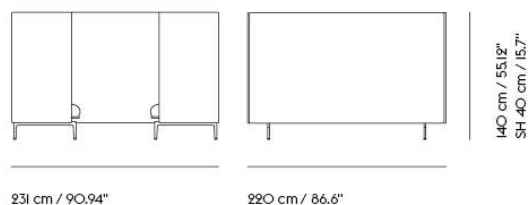

OUTLINE HIGHBACK CABIN 120 / 3-SEATER - POLISHED ALUMINUM BASE

Shipper Colli	3
Gross Weight (kg)	92
Net Weight (kg)	65.5
Warranty Period	10 years

Item No.	Color	Contract Price	Lead Time
Made-To-Order			
80879	Remix - All Colors	SEK 92.445,70	6 weeks
80951	Canvas - All Colors	SEK 105.775,70	6 weeks
80915	Clara - All Colors	SEK 105.775,70	6 weeks
81253	Colline - All Colors	SEK 105.775,70	6 weeks
80663	Fiord - All Colors	SEK 105.775,70	6 weeks
80771	Steelcut - All Colors	SEK 105.775,70	6 weeks
80735	Steelcut Trio - All Colors	SEK 105.775,70	6 weeks
80807	Hallingdal - All Colors	SEK 112.225,70	6 weeks
80591	Balder - All Colors	SEK 114.375,70	6 weeks
85665	Beck - All Colors	SEK 114.375,70	6 weeks
81203	Clay - All Colors	SEK 114.375,70	6 weeks
80987	Divina - All Colors	SEK 114.375,70	6 weeks
81023	Divina MD - All Colors	SEK 114.375,70	6 weeks
81059	Divina Melange - All Colors	SEK 114.375,70	6 weeks
76173	Ecriture - All Colors	SEK 114.375,70	6 weeks
97661	Hearth - All Colors	SEK 114.375,70	6 weeks
81271	Planum - All Colors	SEK 114.375,70	6 weeks
80627	Twill Weave - All Colors	SEK 114.375,70	6 weeks
81167	Vidar - All Colors	SEK 114.375,70	6 weeks
Extras			
83061	Leather care set for Refine Leather	SEK 172,00	-