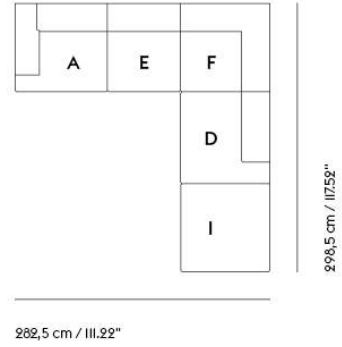

CONNECT SOFT MODULAR SOFA / CORNER - CONFIGURATION 2

Shipper Colli 5
Gross Weight (kg) 224.09
Net Weight (kg) 169.99
Warranty Period 10 years

Item No.	Color	Contract Price	Lead Time
Ready-To-Ship			
96035	Re-wool I28	SEK 73.525,70	-
96036	Clay I2	SEK 81.695,70	-