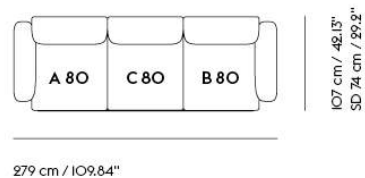

IN SITU MODULAR SOFA / 3-SEATER - CONFIGURATION I

Shipper Colli	4
Gross Weight (kg)	145.5
Net Weight (kg)	110.95
Warranty Period	10 years

Item No.	Color	Contract Price	Lead Time
Ready-To-Ship			
41907	Frame and Module - Clay 12/Black	SEK 49,875,70	-
99818	Frame and Module - Ecriture 240/Black	SEK 49,875,70	-
Extras			
83061	Leather care set for Refine Leather	SEK 172,00	-