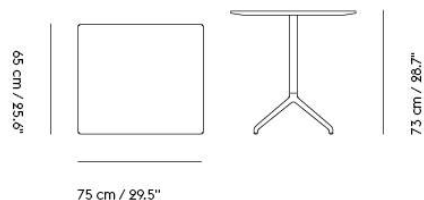

STILL CAFÉ TABLE / 75 X 65 H: 73 CM / 29.5 X 25.6 H: 28.7"

Shipper Colli	2
Gross Weight (kg)	18.3
Net Weight (kg)	13.352
Base color options	Black, White
Warranty Period	10 years

Item No.	Color	Contract Price	Lead Time
Ready-To-Ship			
65590	Black Nanolaminate/Anthracite Black	SEK 5.890,10	6 weeks
65589	Black Nanolaminate/White	SEK 5.890,10	6 weeks
65588	White Nanolaminate/Anthracite Black	SEK 5.890,10	6 weeks
65587	White Nanolaminate/White	SEK 5.890,10	6 weeks
Made-To-Order			
65506	Black Linoleum/Anthracite Black	SEK 5.890,10	6 weeks
65505	Black Linoleum/White	SEK 5.890,10	6 weeks