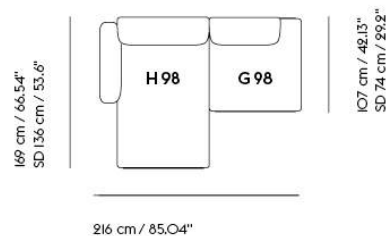

IN SITU MODULAR SOFA / 2-SEATER - CONFIGURATION 6

Shipper Colli	5
Gross Weight (kg)	128.9
Net Weight (kg)	98.49
Warranty Period	10 years

Item No.	Color	Contract Price	Lead Time
Ready-To-Ship			
41905	Frame and Module - Clay 12/Black	SEK 39,555,70	-
99816	Frame and Module - Ecriture 240/Black	SEK 39,555,70	-
Extras			
83061	Leather care set for Refine Leather	SEK 172,00	-