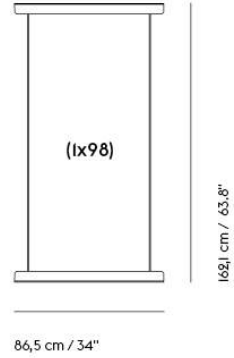

IN SITU MODULAR SOFA / CHAISE LOUNGE FRAME SECTION (1 X 98)

Shipper Colli 1
Gross Weight (kg) 19.7
Net Weight (kg) 16.04
Warranty Period 10 years

Item No.	Color	Contract Price	Lead Time
Ready-To-Ship			
41564	Black - 1 x 98 Chaise Lounge	SEK 1.848,10	-