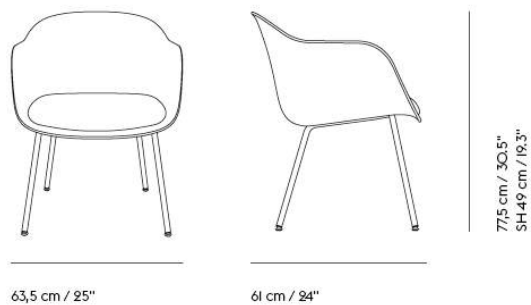

FIBER CONFERENCE ARMCHAIR TUBE BASE

Shipper Colli	1
Gross Weight (kg)	19.5
Net Weight (kg)	19.5
Base color options	Anthracite Black and Grey
Warranty Period	10 years

Item No.	Color	Contract Price	Lead Time
Made-To-Order			
59667	Remix - All Colors	SEK 7.524,10	4 weeks
59672	Canvas - All Colors	SEK 8.556,10	4 weeks
59671	Clara - All Colors	SEK 8.556,10	4 weeks
59692	Fiord - All Colors	SEK 8.556,10	4 weeks
59860	Hero - All Colors	SEK 8.556,10	4 weeks
59679	Re-wool - All Colors	SEK 8.556,10	4 weeks
59693	Sabi - All Colors	SEK 8.556,10	4 weeks
59669	Steelcut - All Colors	SEK 8.556,10	4 weeks
59670	Steelcut Trio - All Colors	SEK 8.556,10	4 weeks
59673	Hallingdal - All Colors	SEK 9.455,70	4 weeks
59678	Balder - All Colors	SEK 9.885,70	4 weeks
13779	Beck - All Colors	SEK 9.885,70	4 weeks
59668	Clay - All Colors	SEK 9.885,70	4 weeks
59674	Divina - All Colors	SEK 9.885,70	4 weeks
59675	Divina MD - All Colors	SEK 9.885,70	4 weeks
59676	Divina Melange - All Colors	SEK 9.885,70	4 weeks
59690	Ecriture - All Colors	SEK 9.885,70	4 weeks
14537	Hearth - All Colors	SEK 9.885,70	4 weeks
59694	Planum - All Colors	SEK 9.885,70	4 weeks
59677	Twill Weave - All Colors	SEK 9.885,70	4 weeks
59691	Vidar - All Colors	SEK 9.885,70	4 weeks

VARIANTS MARKED WITH *** WILL BE MADE-TO-ORDER OR DISCONTINUED
WHEN OUT OF STOCK
FOR MORE INFORMATION VISIT MUUTO.COM

26% rabatt ska dras av på angivna priser

MUUTO