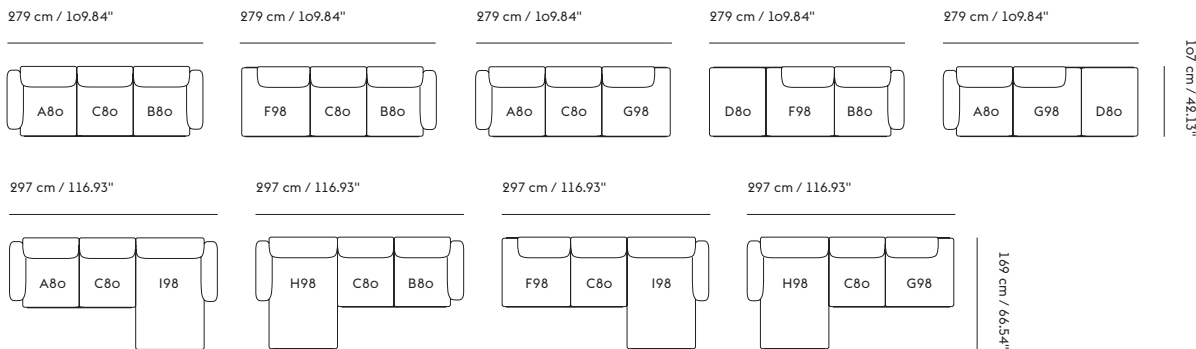

INSPIRATION FOR YOUR CONFIGURATION

2-seater Configurations

3-seater Configurations

4-seater Configurations

Corner Configurations

General note

The total dimensions of the configurations are indicative and can vary depending on how close the modules are placed as well as how many modules are combined.

26% rabatt ska dras av på angivna priser