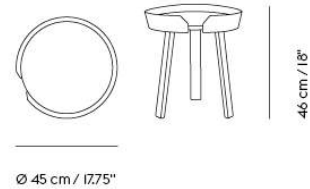

AROUND COFFEE TABLE / SMALL

Shipper Colli 1
Gross Weight (kg) 3.82
Net Weight (kg) 2.94
Warranty Period 5 years

Item No.	Color	Contract Price	Lead Time
Ready-To-Ship			
60012	Oak	SEK 3.826,10	-
60015	Anthracite	SEK 3.826,10	-
60011	Ash	SEK 3.826,10	-
60013	Black	SEK 3.826,10	-
60017	Dark Green	SEK 3.826,10	-
60016	Dusty Green	SEK 3.826,10	-
60014	Grey	SEK 3.826,10	-
60019	Light Blue	SEK 3.826,10	-
60020	Stained Dark Brown	SEK 3.826,10	-
60018	White	SEK 3.826,10	-
COM/COL & Specials			
60021	Special Color	SEK 4.037,70	>MOQ: 100 8 weeks