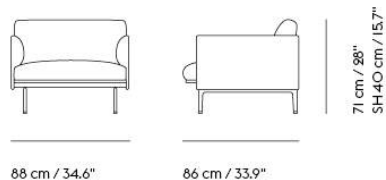

Shipper Colli |
Gross Weight (kg) 35
Net Weight (kg) 30
Warranty Period 10 years

Item No.	Color	Contract Price	Lead Time
Ready-To-Ship			
27058-163	Remix I63/Black	SEK 19.775,70	-
68332-12	Clay I2/Black	SEK 24.075,70	-
Made-To-Order			
27058	Remix - All Colors	SEK 19.775,70	6 weeks
27060	Canvas - All Colors	SEK 22.355,70	6 weeks
27059	Clara - All Colors	SEK 22.355,70	6 weeks
91328	Colline - All Colors	SEK 22.355,70	6 weeks
27052	Fiord - All Colors	SEK 22.355,70	6 weeks
27055	Steelcut - All Colors	SEK 22.355,70	6 weeks
27054	Steelcut Trio - All Colors	SEK 22.355,70	6 weeks
27056	Hallingdal - All Colors	SEK 23.215,70	6 weeks
27071	Balder - All Colors	SEK 24.075,70	6 weeks
87588	Beck - All Colors	SEK 24.075,70	6 weeks
68332	Clay - All Colors	SEK 24.075,70	6 weeks
27061	Divina - All Colors	SEK 24.075,70	6 weeks
27062	Divina MD - All Colors	SEK 24.075,70	6 weeks
27063	Divina Melange - All Colors	SEK 24.075,70	6 weeks
76190	Ecriture - All Colors	SEK 24.075,70	6 weeks
97506	Hearth - All Colors	SEK 24.075,70	6 weeks
91459	Planum - All Colors	SEK 24.075,70	6 weeks
27072	Twill Weave - All Colors	SEK 24.075,70	6 weeks