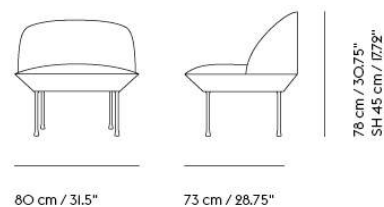

Shipper Colli	1
Gross Weight (kg)	23
Net Weight (kg)	20
Base color options	Black, Chrome, Dark Grey or Grey
Warranty Period	10 years

Item No.	Color	Contract Price	Lead Time
Made-To-Order			
15044	Canvas - All Colors	SEK 15.905,70	4 weeks
15040	Clara - All Colors	SEK 15.905,70	4 weeks
30156	Colline - All Colors	SEK 15.905,70	4 weeks
14841	Fiord - All Colors	SEK 15.905,70	4 weeks
19515	Re-wool - All Colors	SEK 15.905,70	4 weeks
19495	Sabi - All Colors	SEK 15.905,70	4 weeks
15041	Steelcut - All Colors	SEK 15.905,70	4 weeks
15043	Steelcut Trio - All Colors	SEK 15.905,70	4 weeks
15042	Hallingdal - All Colors	SEK 18.055,70	4 weeks
16693	Beck - All Colors	SEK 19.345,70	4 weeks
14644	Clay - All Colors	SEK 19.345,70	4 weeks
15047	Divina - All Colors	SEK 19.345,70	4 weeks
15048	Divina MD - All Colors	SEK 19.345,70	4 weeks
15049	Divina Melange - All Colors	SEK 19.345,70	4 weeks
59874	Ecriture - All Colors	SEK 19.345,70	4 weeks
16713	Hearth - All Colors	SEK 19.345,70	4 weeks
19535	Planum - All Colors	SEK 19.345,70	4 weeks
15050	Twill Weave - All Colors	SEK 19.345,70	4 weeks
30135	Vidar - All Colors	SEK 19.345,70	4 weeks

Extras

83061	Leather care set for Refine Leather	SEK 172,00	-

VARIANTS MARKED WITH *** WILL BE MADE-TO-ORDER OR DISCONTINUED
WHEN OUT OF STOCK
FOR MORE INFORMATION VISIT MUUTO.COM

26% rabatt ska dras av på angivna priser

MUUTO