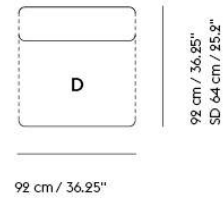

CONNECT MODULAR SOFA / SHORT CENTER (D)

Shipper Colli	1
Gross Weight (kg)	32
Net Weight (kg)	28
Warranty Period	10 years

Item No.	Color	Contract Price	Lead Time
Ready-To-Ship			
11504-123	Remix I23 ***	SEK 12.895,70	-
Made-To-Order			
11504	Remix - All Colors	SEK 12.895,70	6 weeks
98263	Canvas - All Colors	SEK 14.185,70	6 weeks
11595	Clara - All Colors	SEK 14.185,70	6 weeks
95803	Colline - All Colors	SEK 14.185,70	6 weeks
98293	Fiord - All Colors	SEK 14.185,70	6 weeks
11584	Steelcut - All Colors	SEK 14.185,70	6 weeks
11544	Steelcut Trio - All Colors	SEK 14.185,70	6 weeks
11624	Hallingdal - All Colors	SEK 15.045,70	6 weeks
66553	Beck - All Colors	SEK 15.475,70	6 weeks
95703	Clay - All Colors	SEK 15.475,70	6 weeks
20264	Divina - All Colors	SEK 15.475,70	6 weeks
19024	Divina MD - All Colors	SEK 15.475,70	6 weeks
19044	Divina Melange - All Colors	SEK 15.475,70	6 weeks
76342	Ecriture - All Colors	SEK 15.475,70	6 weeks
66603	Hearth - All Colors	SEK 15.475,70	6 weeks
98781	Planum - All Colors	SEK 15.475,70	6 weeks
95903	Twill Weave - All Colors	SEK 15.475,70	6 weeks
76320	Vidar - All Colors	SEK 15.475,70	6 weeks

VARIANTS MARKED WITH *** WILL BE MADE-TO-ORDER OR DISCONTINUED WHEN OUT OF STOCK
FOR MORE INFORMATION VISIT MUUTO.COM

26% rabatt ska dras av på angivna priser

MUUTO