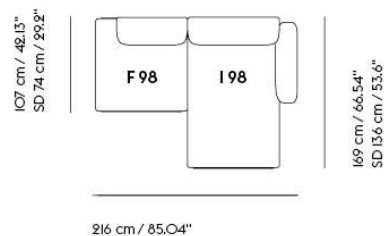

IN SITU MODULAR SOFA / 2-SEATER - CONFIGURATION 7

Shipper Colli	5
Gross Weight (kg)	122.7
Net Weight (kg)	99.06
Warranty Period	10 years

Item No.	Color	Contract Price	Lead Time
Ready-To-Ship			
41906	Frame and Module - Clay 12/Black	SEK 39,555,70	-
99817	Frame and Module - Ecriture 240/Black	SEK 39,555,70	-
Extras			
83061	Leather care set for Refine Leather	SEK 172,00	-