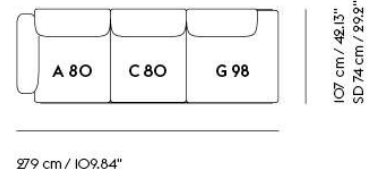

IN SITU MODULAR SOFA / 3-SEATER - CONFIGURATION 3

Shipper Colli	4
Gross Weight (kg)	140.5
Net Weight (kg)	106.13
Warranty Period	10 years

Item No.	Color	Contract Price	Lead Time
Ready-To-Ship			
41909	Frame and Module - Clay 12/Black	SEK 46,865,70	-
99820	Frame and Module - Ecriture 240/Black	SEK 46,865,70	-
Extras			
83061	Leather care set for Refine Leather	SEK 172,00	-