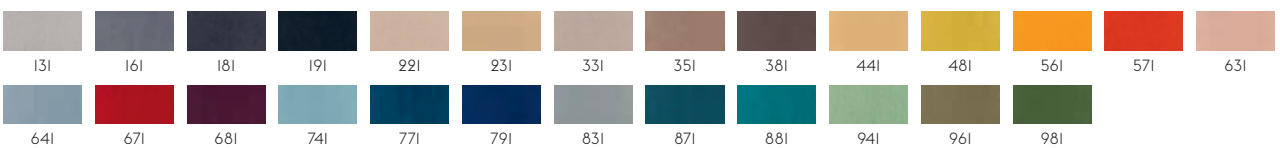

105

**STILL BY KVADRAT**

Designer: Georgina Wright.  
Composition: 100% Trevira CS.  
Durability: 50,000 Martindale / Lightfastness: 6

111

**TWILL WEAVE BY KVADRAT**

Designer: Jonathan Olivares.  
Composition: 90% new wool (worsted), 10% nylon.  
Durability: 60,000 Martindale / Lightfastness 5-7 (ISO 1-8).  
Sustainability: Complies with both EU ecolabel "The Flower" and Greenguard Gold Certification.