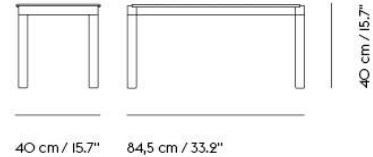

COUPLE COFFEE TABLE / 40 X 84 X 40 CM / 15.7 X 33.2 X 15.7"

Shipper Colli	2
Gross Weight (kg)	15.49
Net Weight (kg)	13.11
Warranty	10 years

Item No.	Color	Contract Price	Lead Time
Ready-To-Ship			
50371	1 Plain - Pale Blue/Dark Oiled Oak	SEK 7.524,10	-
50370	1 Plain - Pale Blue/Oak	SEK 7.524,10	-
50313	1 Plain - Sand/Dark Oiled Oak	SEK 7.524,10	-
50311	1 Plain - Sand/Oak	SEK 7.524,10	-
50359	1 Plain - Taupe/Dark Oiled Oak	SEK 7.524,10	-
50358	1 Plain - Taupe/Oak	SEK 7.524,10	-
50377	1 Wavy - Light Blue/Dark Oiled Oak	SEK 7.524,10	-
50376	1 Wavy - Light Blue/Oak	SEK 7.524,10	-
50333	1 Wavy - Sand/Dark Oiled Oak	SEK 7.524,10	-
50331	1 Wavy - Sand/Oak	SEK 7.524,10	-
50365	1 Wavy - Taupe/Dark Oiled Oak	SEK 7.524,10	-
50364	1 Wavy - Taupe/Oak	SEK 7.524,10	-