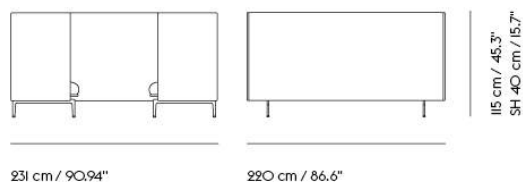

OUTLINE HIGHBACK CABIN 100 / 3-SEATER - POLISHED ALUMINUM BASE

Shipper Colli	3
Gross Weight (kg)	78
Net Weight (kg)	58
Warranty Period	10 years

Item No.	Color	Contract Price	Lead Time
Made-To-Order			
80878	Remix - All Colors	SEK 83.415,70	6 weeks
80950	Canvas - All Colors	SEK 95.455,70	6 weeks
80914	Clara - All Colors	SEK 95.455,70	6 weeks
81252	Colline - All Colors	SEK 95.455,70	6 weeks
80662	Fiord - All Colors	SEK 95.455,70	6 weeks
80770	Steelcut - All Colors	SEK 95.455,70	6 weeks
80734	Steelcut Trio - All Colors	SEK 95.455,70	6 weeks
80806	Hallingdal - All Colors	SEK 102.335,70	6 weeks
80590	Balder - All Colors	SEK 104.055,70	6 weeks
85664	Beck - All Colors	SEK 104.055,70	6 weeks
81202	Clay - All Colors	SEK 104.055,70	6 weeks
80986	Divina - All Colors	SEK 104.055,70	6 weeks
81022	Divina MD - All Colors	SEK 104.055,70	6 weeks
81058	Divina Melange - All Colors	SEK 104.055,70	6 weeks
76172	Ecriture - All Colors	SEK 104.055,70	6 weeks
97660	Hearth - All Colors	SEK 104.055,70	6 weeks
81270	Planum - All Colors	SEK 104.055,70	6 weeks
80626	Twill Weave - All Colors	SEK 104.055,70	6 weeks
81166	Vidar - All Colors	SEK 104.055,70	6 weeks
Extras			
83061	Leather care set for Refine Leather	SEK 172,00	-