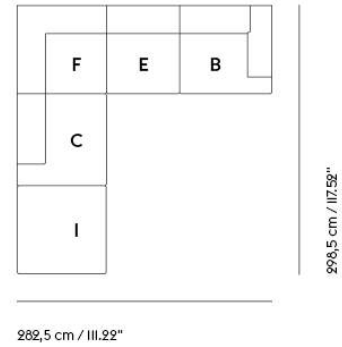

CONNECT SOFT MODULAR SOFA / CORNER - CONFIGURATION I

Shipper Colli	5
Gross Weight (kg)	224.09
Net Weight (kg)	169.99
Warranty Period	10 years

Item No.	Color	Contract Price	Lead Time
Ready-To-Ship			
96030	Re-wool I28	SEK 73.525,70	-
96031	Clay I2	SEK 81.695,70	-