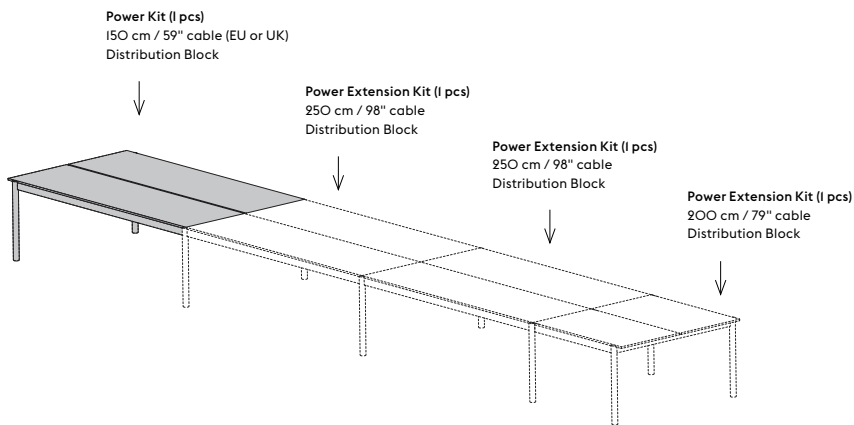

Example 2

OPTION B

1. TABLES / 2. ACCESSORIES / 3. LIGHTING / 4. TABLE POWER OUTLET / 5. INTEGRATED POWER / 6. CABLE TRAY

PRICE LIST
FOR MORE INFORMATION, VISIT MUUTO.COM

26% rabatt ska dras av på angivna priser

MUUTO