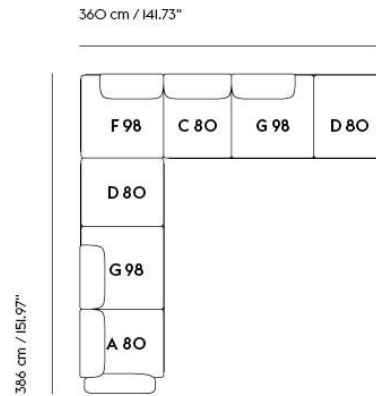

IN SITU MODULAR SOFA / CORNER - CONFIGURATION 8

Shipper Colli	12
Gross Weight (kg)	288.5
Net Weight (kg)	218.46
Warranty Period	10 years

Item No.	Color	Contract Price	Lead Time
Ready-To-Ship			
41928	Frame and Module - Clay 12/Black	SEK 95,025,70	-
99839	Frame and Module - Ecriture 240/Black	SEK 95,025,70	-
Extras			
83061	Leather care set for Refine Leather	SEK 172,00	-