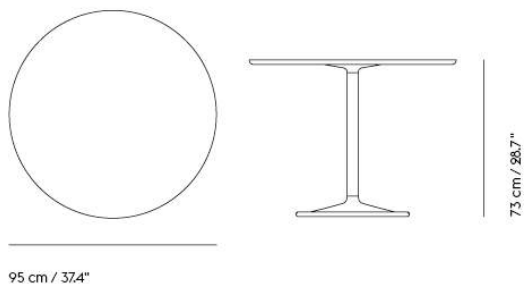

SOFT TABLE / Ø 95 H: 73 CM / Ø 37.4 H: 28.7"

Shipper Colli	3
Gross Weight (kg)	28.3
Net Weight (kg)	22.904
Warranty period	5 years

Item No.	Color	Contract Price	Lead Time
Ready-To-Ship			
14087	Beige Green Laminate/Beige Green	SEK 9.025,70	-
14085	Black Nanolaminate/Black	SEK 9.455,70	-
14086	Grey Linoleum/Grey	SEK 9.025,70	-
14089	Dark Oiled Oak/Black	SEK 9.885,70	-
14088	Solid Oak/Grey	SEK 9.885,70	-