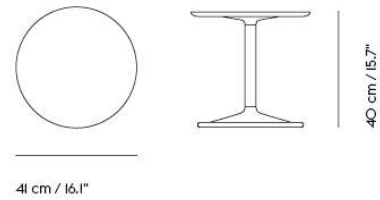

**SOFT SIDE TABLE / Ø 41 H: 40 CM / Ø 16.1"
H: 15.7"**

Shipper Colli	2
Gross Weight (kg)	8.873
Net Weight (kg)	7.158
Warranty period	10 years

Item No.	Color	Contract Price	Lead Time
Ready-To-Ship			
10786	Beige Green Laminate/Beige Green	SEK 3.482,10	-
13940	Dusty Green Laminate/Dusty Green ***	SEK 3.482,10	-
13939	Off-White Linoleum/Off-White ***	SEK 3.482,10	-
13941	Orange Laminate/Orange	SEK 3.482,10	-
13938	Black Nanolaminate/Black	SEK 3.482,10	-
10782	Grey Linoleum/Grey	SEK 3.482,10	-
13957	Oiled Oak/Off-White ***	SEK 4.037,70	-
13943	Oiled Smoked Oak/Black	SEK 4.037,70	-
10776	Solid Oak/Grey	SEK 4.037,70	-