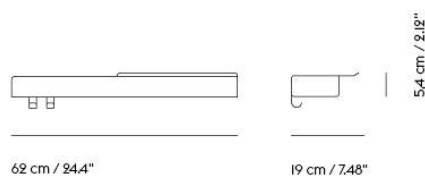

FOLDED SHELVES / PLATFORM / 62 X 5,4 CM / 24.4 X 2"

Shipper Colli	1
Gross Weight (kg)	3.1
Net Weight (kg)	2.3
Warranty Period	5 years

Item No.	Color	Contract Price	Lead Time
Ready-To-Ship			
24044	Black	SEK 1.629,70	-
24048	Blue-Grey	SEK 1.629,70	-
24047	Burnt Orange	SEK 1.629,70	-
24049	Deep Red	SEK 1.629,70	-
24045	Grey	SEK 1.629,70	-
24046	Olive	SEK 1.629,70	-