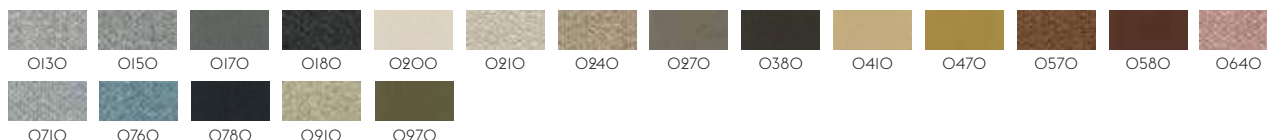

O100

**FIORD BY KVADRAT**

Designer: Tone Barnung &amp; Louise Sigvardt.

Composition: 92% new wool worsted, 8% nylon.

Durability: 60.000 Martindale / Lightfastness 5-6.

I01

**HALLINGDAL 65 BY KVADRAT**

Designer: Nanna Ditzel.