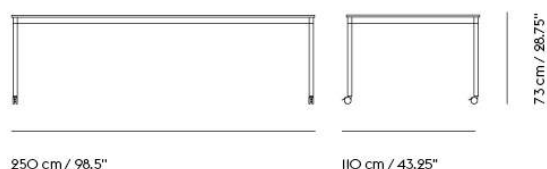

BASE TABLE / WITH CASTORS / 250 X 110 CM / 98.4 X 43.3"

Shipper Colli	2
Gross Weight (kg)	52.7
Net Weight (kg)	42.37
Base color options	White, Black
Warranty Period	10 years

Item No.	Color	Contract Price	Lead Time
Made-To-Order			
64449	Black Laminate/Plywood/Black	SEK 18.485,70	6 weeks
64569	Black Laminate/Plywood/White	SEK 18.485,70	6 weeks
64524	White Laminate/Plywood/Black	SEK 18.485,70	6 weeks
64644	White Laminate/Plywood/White	SEK 18.485,70	6 weeks
64479	Black Nanolaminat/Plywood/Black	SEK 22.785,70	6 weeks
64599	Black Nanolaminat/Plywood/White	SEK 22.785,70	6 weeks
64539	White Nanolaminat/Plywood/Black	SEK 22.785,70	6 weeks
64659	White Nanolaminat/Plywood/White	SEK 22.785,70	6 weeks
64494	Lacquered Oak Veneer/Plywood/Black	SEK 24.505,70	6 weeks
64614	Lacquered Oak Veneer/Plywood/White	SEK 24.505,70	6 weeks
64461	Black Linoleum/Plywood/Black	SEK 22.785,70	6 weeks
64581	Black Linoleum/Plywood/White	SEK 22.785,70	6 weeks