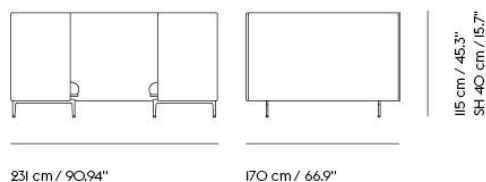

OUTLINE HIGHBACK CABIN 100 / 2-SEATER - BLACK BASE

Shipper Colli	3
Gross Weight (kg)	69
Net Weight (kg)	52
Warranty Period	10 years

Item No.	Color	Contract Price	Lead Time
Made-To-Order			
80868	Remix - All Colors	SEK 70.515,70	6 weeks
80940	Canvas - All Colors	SEK 81.695,70	6 weeks
80904	Clara - All Colors	SEK 81.695,70	6 weeks
81246	Colline - All Colors	SEK 81.695,70	6 weeks
80652	Fiord - All Colors	SEK 81.695,70	6 weeks
80760	Steelcut - All Colors	SEK 81.695,70	6 weeks
80724	Steelcut Trio - All Colors	SEK 81.695,70	6 weeks
80796	Hallingdal - All Colors	SEK 87.285,70	6 weeks
80580	Balder - All Colors	SEK 88.575,70	6 weeks
85658	Beck - All Colors	SEK 88.575,70	6 weeks
81192	Clay - All Colors	SEK 88.575,70	6 weeks
80976	Divina - All Colors	SEK 88.575,70	6 weeks
81012	Divina MD - All Colors	SEK 88.575,70	6 weeks
81048	Divina Melange - All Colors	SEK 88.575,70	6 weeks
76166	Ecriture - All Colors	SEK 88.575,70	6 weeks
97650	Hearth - All Colors	SEK 88.575,70	6 weeks
81264	Planum - All Colors	SEK 88.575,70	6 weeks
80616	Twill Weave - All Colors	SEK 88.575,70	6 weeks
81156	Vidar - All Colors	SEK 88.575,70	6 weeks
Extras			
83061	Leather care set for Refine Leather	SEK 172,00	-