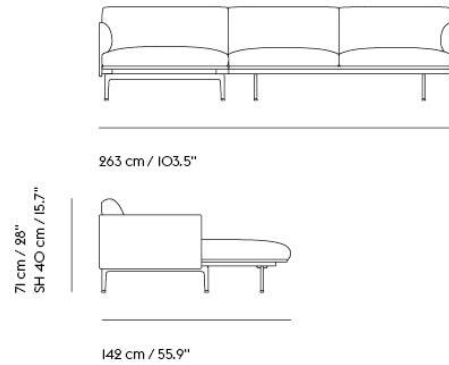

OUTLINE SOFA / CHAISE LOUNGE - LEFT - POLISHED ALUMINUM BASE

Shipper Colli	2
Gross Weight (kg)	90
Net Weight (kg)	80
Please note	That this product features a chaise longue on the left-hand side when facing the product from the front.
Warranty Period	10 years

Item No.	Color	Contract Price	Lead Time
Made-To-Order			
67411	Remix - All Colors	SEK 47.725,70	6 weeks
67415	Canvas - All Colors	SEK 51.165,70	6 weeks
67413	Clara - All Colors	SEK 51.165,70	6 weeks
91364	Colline - All Colors	SEK 51.165,70	6 weeks
67403	Fiord - All Colors	SEK 51.165,70	6 weeks
67407	Steelcut - All Colors	SEK 51.165,70	6 weeks
67409	Hallingdal - All Colors	SEK 56.755,70	6 weeks
67437	Balder - All Colors	SEK 59.765,70	6 weeks
85710	Beck - All Colors	SEK 59.765,70	6 weeks
68301	Clay - All Colors	SEK 59.765,70	6 weeks
67417	Divina - All Colors	SEK 59.765,70	6 weeks
67419	Divina MD - All Colors	SEK 59.765,70	6 weeks
67421	Divina Melange - All Colors	SEK 59.765,70	6 weeks
76226	Ecriture - All Colors	SEK 59.765,70	6 weeks
97538	Hearth - All Colors	SEK 59.765,70	6 weeks
91495	Planum - All Colors	SEK 59.765,70	6 weeks
67439	Twill Weave - All Colors	SEK 59.765,70	6 weeks
67435	Vidar - All Colors	SEK 59.765,70	6 weeks
Extras			
83061	Leather care set for Refine Leather	SEK 172,00	-
28801	Power Outlet - Black	SEK 3.826,10	-

VARIANTS MARKED WITH *** WILL BE MADE-TO-ORDER OR DISCONTINUED
WHEN OUT OF STOCK
FOR MORE INFORMATION VISIT MUUTO.COM

26% rabatt ska dras av på angivna priser

MUUTO