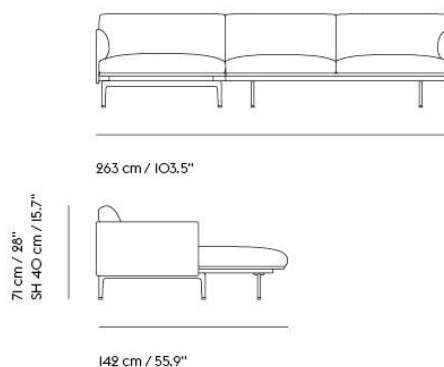

OUTLINE SOFA / CHAISE LOUNGE - LEFT - BLACK BASE

Shipper Colli	2
Gross Weight (kg)	90
Net Weight (kg)	80
Please note	That this product features a chaise longue on the left-hand side when facing the product from the front.
Warranty Period	10 years

Item No.	Color	Contract Price	Lead Time
Made-To-Order			
27671	Remix - All Colors	SEK 45,145,70	6 weeks
27691	Canvas - All Colors	SEK 48,585,70	6 weeks
27681	Clara - All Colors	SEK 48,585,70	6 weeks
91332	Colline - All Colors	SEK 48,585,70	6 weeks
27611	Fiord - All Colors	SEK 48,585,70	6 weeks
27641	Steelcut - All Colors	SEK 48,585,70	6 weeks
27651	Hallingdal - All Colors	SEK 54,605,70	6 weeks
27795	Balder - All Colors	SEK 57,185,70	6 weeks
91158	Beck - All Colors	SEK 57,185,70	6 weeks
68333	Clay - All Colors	SEK 57,185,70	6 weeks
27701	Divina - All Colors	SEK 57,185,70	6 weeks
27711	Divina MD - All Colors	SEK 57,185,70	6 weeks
27721	Divina Melange - All Colors	SEK 57,185,70	6 weeks
76194	Ecriture - All Colors	SEK 57,185,70	6 weeks
97510	Hearth - All Colors	SEK 57,185,70	6 weeks
91463	Planum - All Colors	SEK 57,185,70	6 weeks
27797	Twill Weave - All Colors	SEK 57,185,70	6 weeks
27783	Vidar - All Colors	SEK 57,185,70	6 weeks
Extras			
83061	Leather care set for Refine Leather	SEK 172,00	-
28801	Power Outlet - Black	SEK 3,826,10	-

VARIANTS MARKED WITH *** WILL BE MADE-TO-ORDER OR DISCONTINUED WHEN OUT OF STOCK
FOR MORE INFORMATION VISIT MUUTO.COM

26% rabatt ska dras av på angivna priser

MUUTO