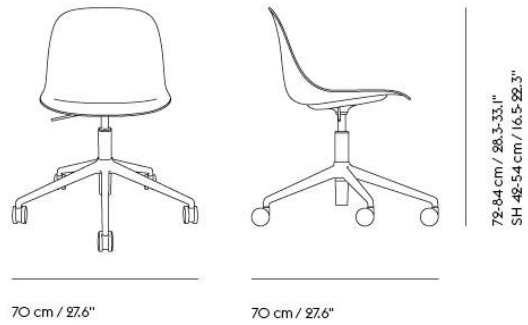

FIBER SIDE CHAIR SWIVEL BASE W. GAS LIFT AND CASTORS

Shipper Colli	1
Gross Weight (kg)	10.3
Net Weight (kg)	9.8
Base color options	Anthracite Black, Grey or Polished Aluminum with Black castors White with White castors
Warranty Period	10 years

Item No.	Color	Contract Price	Lead Time
Made-To-Order			
59006	Black/Anthracite Black (Recycled Plastic)	SEK 4.514,10	3 weeks
59007	Grey/Grey (Recycled Plastic)	SEK 4.514,10	3 weeks
59010	Natural White/White (Recycled Plastic)	SEK 4.514,10	3 weeks
59009	Ochre/Anthracite Black (Recycled Plastic)	SEK 4.514,10	3 weeks
50801	Remix - All Colors	SEK 6.492,10	4 weeks
50907	Canvas - All Colors	SEK 7.305,70	4 weeks
50906	Clara - All Colors	SEK 7.305,70	4 weeks
59587	Fiord - Matching Shell/Base	SEK 7.305,70	4 weeks
55109	Hero - All Colors	SEK 7.305,70	4 weeks
19702	Re-wool - All Colors	SEK 7.305,70	4 weeks
19590	Sabi - All Colors	SEK 7.305,70	4 weeks
50904	Steelcut - All Colors	SEK 7.305,70	4 weeks
50905	Steelcut Trio - All Colors	SEK 7.305,70	4 weeks
50908	Hallingdal - All Colors	SEK 7.993,70	4 weeks
55226	Balder - All Colors	SEK 8.079,70	4 weeks
13710	Beck - All Colors	SEK 8.079,70	4 weeks
58052	Clay - All Colors	SEK 8.079,70	4 weeks
50909	Divina - All Colors	SEK 8.079,70	4 weeks
50910	Divina MD - All Colors	SEK 8.079,70	4 weeks
50911	Divina Melange - All Colors	SEK 8.079,70	4 weeks
59372	Ecriture - All Colors	SEK 8.079,70	4 weeks
14468	Hearth - All Colors	SEK 8.079,70	4 weeks

VARIANTS MARKED WITH *** WILL BE MADE-TO-ORDER OR DISCONTINUED WHEN OUT OF STOCK
FOR MORE INFORMATION VISIT MUUTO.COM

26% rabatt ska dras av på angivna priser

MUUTO