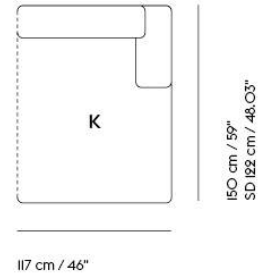

CONNECT MODULAR SOFA / RIGHT ARMREST LOUNGE (K)

Shipper Colli	1
Gross Weight (kg)	73
Net Weight (kg)	70
Please note	This product features an armrest on the right-hand side when facing the product from the front.
Warranty Period	10 years

Item No.	Color	Contract Price	Lead Time
Made-To-Order			
11511	Remix - All Colors	SEK 19.775,70	6 weeks
98270	Canvas - All Colors	SEK 22.785,70	6 weeks
11603	Clara - All Colors	SEK 22.785,70	6 weeks
95810	Colline - All Colors	SEK 22.785,70	6 weeks
98300	Fiord - All Colors	SEK 22.785,70	6 weeks
11591	Steelcut - All Colors	SEK 22.785,70	6 weeks
11551	Steelcut Trio - All Colors	SEK 22.785,70	6 weeks
11631	Hallingdal - All Colors	SEK 23.215,70	6 weeks
66560	Beck - All Colors	SEK 24.505,70	6 weeks
95710	Clay - All Colors	SEK 24.505,70	6 weeks
20271	Divina - All Colors	SEK 24.505,70	6 weeks
19031	Divina MD - All Colors	SEK 24.505,70	6 weeks
19051	Divina Melange - All Colors	SEK 24.505,70	6 weeks
76349	Ecriture - All Colors	SEK 24.505,70	6 weeks
66610	Hearth - All Colors	SEK 24.505,70	6 weeks
98788	Planum - All Colors	SEK 24.505,70	6 weeks
95910	Twill Weave - All Colors	SEK 24.505,70	6 weeks
76327	Vidar - All Colors	SEK 24.505,70	6 weeks
COM/COL & Specials			
97171	COM - Imitation Leather	SEK 23.215,70	6-12 weeks
11571	COM - Textile	SEK 24.505,70	6-12 weeks

VARIANTS MARKED WITH *** WILL BE MADE-TO-ORDER OR DISCONTINUED WHEN OUT OF STOCK
FOR MORE INFORMATION VISIT MUUTO.COM

26% rabatt ska dras av på angivna priser

MUUTO