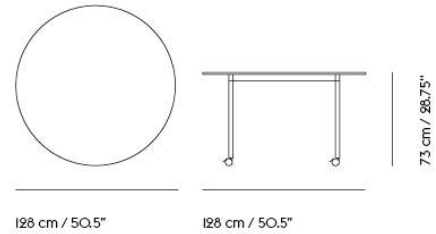

BASE ROUND TABLE / WITH CASTORS / Ø 128 CM / 50.4"

Shipper Colli	2
Gross Weight (kg)	23.5
Net Weight (kg)	18.75
Base color options	White, Black
Warranty Period	10 years

Item No.	Color	Contract Price	Lead Time
Made-To-Order			
64456	Black Laminate/Plywood/Black	SEK 11.605,70	6 weeks
64576	Black Laminate/Plywood/White	SEK 11.605,70	6 weeks
64531	White Laminate/Plywood/Black	SEK 11.605,70	6 weeks
64651	White Laminate/Plywood/White	SEK 11.605,70	6 weeks
64486	Black Nanolaminate/Plywood/Black	SEK 15.045,70	6 weeks
64606	Black Nanolaminate/Plywood/White	SEK 15.045,70	6 weeks
64546	White Nanolaminate/Plywood/Black	SEK 15.045,70	6 weeks
64666	White Nanolaminate/Plywood/White	SEK 15.045,70	6 weeks
64501	Lacquered Oak Veneer/Plywood/Black	SEK 14.185,70	6 weeks
64621	Lacquered Oak Veneer/Plywood/White	SEK 14.185,70	6 weeks
64468	Black Linoleum/Plywood/Black	SEK 14.185,70	6 weeks
64588	Black Linoleum/Plywood/White	SEK 14.185,70	6 weeks