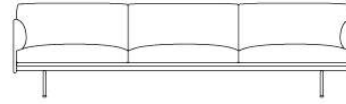

OUTLINE SOFA / 3 1/2-SEATER - BLACK BASE

255 cm / 100.4"

71 cm / 28"
SH 40 cm / 15.7"

84 cm / 33.1"

Shipper Colli	1
Gross Weight (kg)	74
Net Weight (kg)	69
Warranty Period	10 years

Item No.	Color	Contract Price	Lead Time
Made-To-Order			
28105	Remix - All Colors	SEK 35.255,70	6 weeks
28107	Canvas - All Colors	SEK 39.555,70	6 weeks
28106	Clara - All Colors	SEK 39.555,70	6 weeks
91338	Colline - All Colors	SEK 39.555,70	6 weeks
28101	Fiord - All Colors	SEK 39.555,70	6 weeks
28103	Steelcut - All Colors	SEK 39.555,70	6 weeks
28119	Steelcut Trio - All Colors	SEK 39.555,70	6 weeks
28104	Hallingdal - All Colors	SEK 43.860,00	6 weeks
28121	Balder - All Colors	SEK 45.145,70	6 weeks
85685	Beck - All Colors	SEK 45.145,70	6 weeks
68287	Clay - All Colors	SEK 45.145,70	6 weeks
28108	Divina - All Colors	SEK 45.145,70	6 weeks
28109	Divina MD - All Colors	SEK 45.145,70	6 weeks
28110	Divina Melange - All Colors	SEK 45.145,70	6 weeks
76200	Ecriture - All Colors	SEK 45.145,70	6 weeks
97516	Hearth - All Colors	SEK 45.145,70	6 weeks
91469	Planum - All Colors	SEK 45.145,70	6 weeks
28122	Twill Weave - All Colors	SEK 45.145,70	6 weeks
28117	Vidar - All Colors	SEK 45.145,70	6 weeks
Extras			
83061	Leather care set for Refine Leather	SEK 172,00	-

VARIANTS MARKED WITH *** WILL BE MADE-TO-ORDER OR DISCONTINUED WHEN OUT OF STOCK
FOR MORE INFORMATION VISIT MUUTO.COM

26% rabatt ska dras av på angivna priser

MUUTO