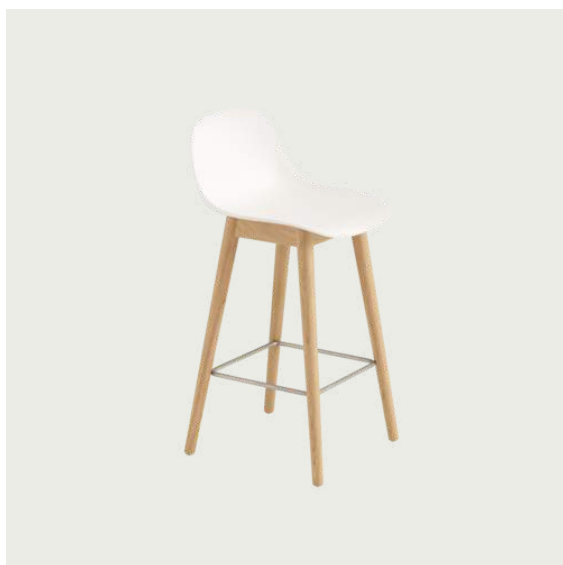

FIBER COUNTER STOOL / WOOD BASE - WITH BACKREST - 65 CM / 25.6"

Shipper Colli	1
Gross Weight (kg)	7
Net Weight (kg)	5.1
Base color options	Anthracite Black, Dusty Green, Grey, Oak or Stained Dark Brown
Warranty Period	10 years

Item No.	Color	Contract Price	Lead Time
Ready-To-Ship			
58923	Black/Anthracite Black (Recycled Plastic)	SEK 3.693,70	-
58924	Grey/Grey (Recycled Plastic)	SEK 3.693,70	-
58925	Natural White/Oak (Recycled Plastic)	SEK 3.693,70	-
Made-To-Order			
58966	Black/Stained Dark Brown (Recycled Plastic) ***	SEK 3.693,70	-
59080	Dusty Green/Dusty Green (Recycled Plastic)	SEK 3.693,70	3 weeks
59081	Dusty Green/Stained Dark Brown (Recycled Plastic)	SEK 3.693,70	3 weeks
59082	Grey/Stained Dark Brown (Recycled Plastic)	SEK 3.693,70	3 weeks
59083	Natural White/Stained Dark Brown (Recycled Plastic)	SEK 3.693,70	3 weeks
59084	Ochre/Oak (Recycled Plastic)	SEK 3.693,70	3 weeks
23750	Remix - All Colors	SEK 6.234,10	4 weeks
23758	Canvas - All Colors	SEK 6.703,70	4 weeks
23757	Clara - All Colors	SEK 6.703,70	4 weeks
59564	Fiord - All Colors	SEK 6.703,70	4 weeks
55030	Hero - All Colors	SEK 6.703,70	4 weeks
19677	Re-wool - All Colors	SEK 6.703,70	4 weeks
19565	Sabi - All Colors	SEK 6.703,70	4 weeks
23751	Steelcut - All Colors	SEK 6.703,70	4 weeks
23752	Steelcut Trio - All Colors	SEK 6.703,70	4 weeks

VARIANTS MARKED WITH *** WILL BE MADE-TO-ORDER OR DISCONTINUED
WHEN OUT OF STOCK
FOR MORE INFORMATION VISIT MUUTO.COM

26% rabatt ska dras av på angivna priser

MUUTO