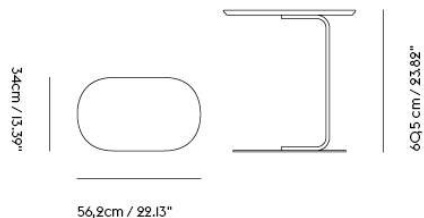

Shipper Colli 1
Gross Weight (kg) 12.577
Net Weight (kg) 11.5
Warranty Period 5 Years

Item No.	Color	Contract Price	Lead Time
Ready-To-Ship			
13989	Oak Laminate/Black	SEK 4.037,70	-
13990	Oak Laminate/Off-White	SEK 4.037,70	-
13902	Black	SEK 3.693,70	-
13903	Blue-Grey	SEK 3.693,70	-
13898	Dark Green	SEK 3.693,70	-
13901	Off-White	SEK 3.693,70	-
13899	Solid Oak/Off-White	SEK 4.037,70	-
13900	Solid Smoked Oak/Black	SEK 4.037,70	-