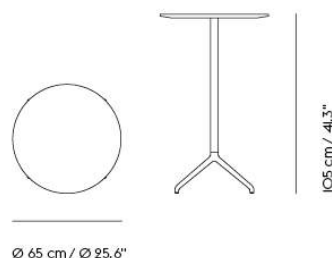

STILL CAFÉ TABLE / Ø 65 H: 105 CM / Ø 25.6 H: 41.3"

Shipper Colli	2
Gross Weight (kg)	15.45
Net Weight (kg)	10.998
Base color options	Black, White
Warranty Period	10 years

Item No.	Color	Contract Price	Lead Time
Ready-To-Ship			
65618	Black Nanolaminate/Anthracite Black	SEK 6.234,10	6 weeks
65617	Black Nanolaminate/White	SEK 6.234,10	6 weeks
65622	White Nanolaminate/Anthracite Black	SEK 6.234,10	6 weeks
65621	White Nanolaminate/White	SEK 6.234,10	6 weeks
Made-To-Order			
65586	Black Linoleum/Anthracite Black	SEK 6.234,10	6 weeks
65585	Black Linoleum/White	SEK 6.234,10	6 weeks