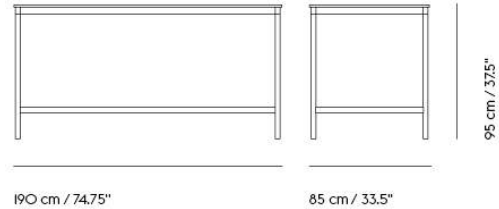

BASE HIGH TABLE / 190 X 85 H: 95 CM / 74.8 X 33.5 H: 37.4"

Shipper Colli	2
Gross Weight (kg)	46
Net Weight (kg)	39.25
Base color options	White, Black
Warranty Period	10 years

Item No.	Color	Contract Price	Lead Time
Ready-To-Ship			
62046	White Laminate/Plywood/Black	SEK 17.625,70	-
62045	White Laminate/Plywood/White	SEK 17.625,70	-
64775	Lacquered Oak Veneer/Plywood/Black	SEK 20.205,70	-
64774	Lacquered Oak Veneer/Plywood/White	SEK 20.205,70	-
62050	Black Linoleum/Plywood/Black	SEK 19.345,70	-
62049	Black Linoleum/Plywood/White	SEK 19.345,70	-
Made-To-Order			
62048	Black Laminate/Plywood/Black	SEK 17.625,70	8 weeks
62047	Black Laminate/Plywood/White	SEK 17.625,70	8 weeks
62056	Black Nanolaminat/Plywood/Black	SEK 21.495,70	8 weeks
62055	Black Nanolaminat/Plywood/White	SEK 21.495,70	8 weeks
62054	White Nanolaminat/Plywood/Black	SEK 21.495,70	8 weeks
62053	White Nanolaminat/Plywood/White	SEK 21.495,70	8 weeks