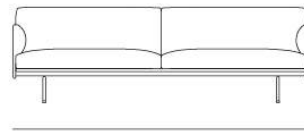

OUTLINE STUDIO SOFA / 220 CM / 86.6" - POLISHED ALUMINUM BASE

220 cm / 86.6"

76 cm / 29.9"

71 cm / 28"
SH 40 cm / 15.7"

Shipper Colli	1
Gross Weight (kg)	83
Net Weight (kg)	66
Warranty Period	10 years

Item No.	Color	Contract Price	Lead Time
Made-To-Order			
69252	Remix - All Colors	SEK 30.095,70	6 weeks
69254	Canvas - All Colors	SEK 35.255,70	6 weeks
69253	Clara - All Colors	SEK 35.255,70	6 weeks
91384	Colline - All Colors	SEK 35.255,70	6 weeks
69246	Fiord - All Colors	SEK 35.255,70	6 weeks
69249	Steelcut - All Colors	SEK 35.255,70	6 weeks
69248	Steelcut Trio - All Colors	SEK 35.255,70	6 weeks
69250	Hallingdal - All Colors	SEK 36.975,70	6 weeks
69265	Balder - All Colors	SEK 38.695,70	6 weeks
85730	Beck - All Colors	SEK 38.695,70	6 weeks
68363	Clay - All Colors	SEK 38.695,70	6 weeks
69255	Divina - All Colors	SEK 38.695,70	6 weeks
69256	Divina MD - All Colors	SEK 38.695,70	6 weeks
69257	Divina Melange - All Colors	SEK 38.695,70	6 weeks
76246	Ecriture - All Colors	SEK 38.695,70	6 weeks
97558	Hearth - All Colors	SEK 38.695,70	6 weeks
91515	Planum - All Colors	SEK 38.695,70	6 weeks
69266	Twill Weave - All Colors	SEK 38.695,70	6 weeks
69264	Vidar - All Colors	SEK 38.695,70	6 weeks
Extras			
83061	Leather care set for Refine Leather	SEK 172,00	-

VARIANTS MARKED WITH *** WILL BE MADE-TO-ORDER OR DISCONTINUED
WHEN OUT OF STOCK
FOR MORE INFORMATION VISIT MUUTO.COM

26% rabatt ska dras av på angivna priser

MUUTO