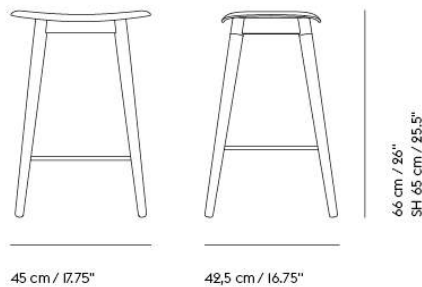

FIBER COUNTER STOOL / WOOD BASE - 65 CM / 25.6"

Shipper Colli	1
Gross Weight (kg)	7
Net Weight (kg)	4
Base color options	Anthracite Black, Dusty Green, Grey, Oak or Stained Dark Brown
Warranty Period	10 years

Item No.	Color	Contract Price	Lead Time
Ready-To-Ship			
58911	Black/Anthracite Black (Recycled Plastic)	SEK 3.482,10	-
58964	Black/Stained Dark Brown (Recycled Plastic)	SEK 3.482,10	-
58912	Grey/Grey (Recycled Plastic)	SEK 3.482,10	-
58913	Natural White/Oak (Recycled Plastic)	SEK 3.482,10	-
Made-To-Order			
59085	Dusty Green/Dusty Green (Recycled Plastic)	SEK 3.482,10	3 weeks
59086	Dusty Green/Stained Dark Brown (Recycled Plastic)	SEK 3.482,10	3 weeks
59087	Grey/Stained Dark Brown (Recycled Plastic)	SEK 3.482,10	3 weeks
59088	Natural White/Stained Dark Brown (Recycled Plastic)	SEK 3.482,10	3 weeks
59089	Ochre/Oak (Recycled Plastic)	SEK 3.482,10	3 weeks
23630	Remix - All Colors	SEK 5.671,70	4 weeks
23638	Canvas - All Colors	SEK 6.015,70	4 weeks
23637	Clara - All Colors	SEK 6.015,70	4 weeks
59560	Fiord - All Colors	SEK 6.015,70	4 weeks
55026	Hero - All Colors	SEK 6.015,70	4 weeks
19673	Re-wool - All Colors	SEK 6.015,70	4 weeks
19561	Sabi - All Colors	SEK 6.015,70	4 weeks
23631	Steelcut - All Colors	SEK 6.015,70	4 weeks
23632	Steelcut Trio - All Colors	SEK 6.015,70	4 weeks

VARIANTS MARKED WITH *** WILL BE MADE-TO-ORDER OR DISCONTINUED
WHEN OUT OF STOCK
FOR MORE INFORMATION VISIT MUUTO.COM

26% rabatt ska dras av på angivna priser

MUUTO