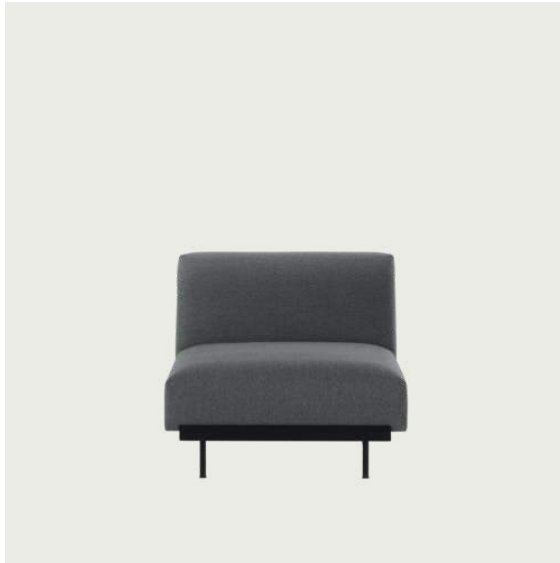

IN SITU MODULAR SOFA / CENTRE MODULE (C80)

Shipper Colli	1
Gross Weight (kg)	30.2
Net Weight (kg)	23.53
Please note	This variant is a Seating Module only and does not include a Frame Section.
Warranty Period	10 years

Item No.	Color	Contract Price	Lead Time
Ready-To-Ship			
41122-12	Clay 12	SEK 12.895,70	-
98864-240	Ecriture 240	SEK 12.895,70	-
Made-To-Order			
99035	Remix - All Colors	SEK 9.885,70	6 weeks
95552	Colline - All Colors	SEK 11.605,70	6 weeks
41140	Fiord - All Colors	SEK 11.605,70	6 weeks
95502	Re-wool - All Colors	SEK 11.605,70	6 weeks
98802	Sabi - All Colors	SEK 11.605,70	6 weeks
99298	Beck - All Colors	SEK 12.465,70	6 weeks
41149	Hallingdal - All Colors	SEK 12.465,70	6 weeks
99232	Hearth - All Colors	SEK 12.465,70	6 weeks
95602	Twill Weave - All Colors	SEK 12.465,70	6 weeks
41122	Clay - All Colors	SEK 12.895,70	6 weeks
41158	Divina - All Colors	SEK 12.895,70	6 weeks
41167	Divina MD - All Colors	SEK 12.895,70	6 weeks
41176	Divina Melange - All Colors	SEK 12.895,70	6 weeks
98864	Ecriture - All Colors	SEK 12.895,70	6 weeks
76405	Planum - All Colors	SEK 12.895,70	6 weeks
41185	Vidar - All Colors	SEK 12.895,70	6 weeks

VARIANTS MARKED WITH *** WILL BE MADE-TO-ORDER OR DISCONTINUED WHEN OUT OF STOCK
FOR MORE INFORMATION VISIT MUUTO.COM

26% rabatt ska dras av på angivna priser

MUUTO