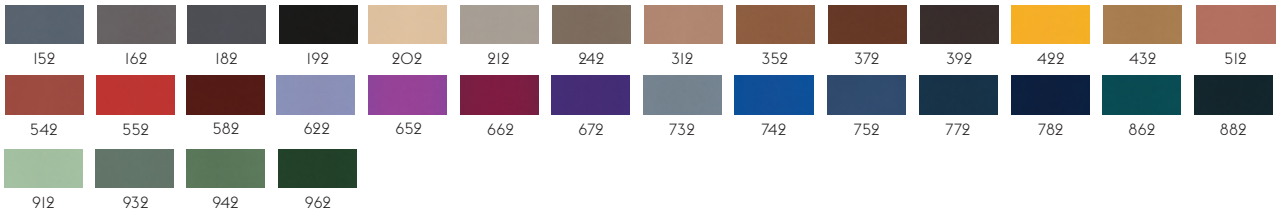

**HERO BY KVADRAT**

Designer: Patricia Urquiola.  
Composition: 96% new wool, 4% nylon.  
Durability: 45.000 Martindale / Lightfastness 5-6.  
Sustainability: Complies with EU ecolabel "The Flower".

102