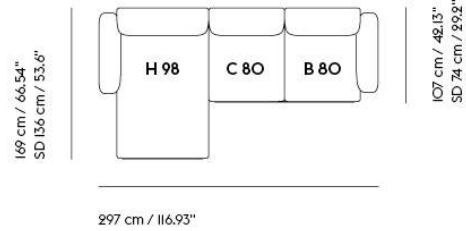

IN SITU MODULAR SOFA / 3-SEATER - CONFIGURATION 7

Shipper Colli 6
Gross Weight (kg) 171.9
Net Weight (kg) 133.22
Warranty Period 10 years

Item No.	Color	Contract Price	Lead Time
Ready-To-Ship			
41913	Frame and Module - Clay I2/Black	SEK 55,465,70	-
99824	Frame and Module - Ecriture 240/Black	SEK 55,465,70	-
Extras			
83061	Leather care set for Refine Leather	SEK 172,00	-