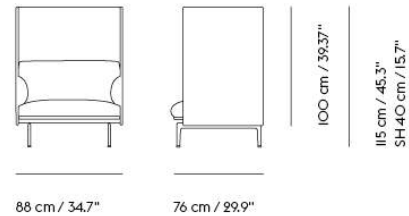

OUTLINE HIGHBACK SOFA 100 / 1-SEATER - BLACK BASE

Shipper Colli	1
Gross Weight (kg)	63
Net Weight (kg)	54
Additional Information	Please note that the highback height for this product is 100 cm / 39.4"
Warranty Period	10 years

Item No.	Color	Contract Price	Lead Time
Made-To-Order			
69384	Remix - All Colors	SEK 26.225,70	6 weeks
69386	Canvas - All Colors	SEK 30.095,70	6 weeks
69385	Clara - All Colors	SEK 30.095,70	6 weeks
91390	Colline - All Colors	SEK 30.095,70	6 weeks
69378	Fiord - All Colors	SEK 30.095,70	6 weeks
69381	Steelcut - All Colors	SEK 30.095,70	6 weeks
69380	Steelcut Trio - All Colors	SEK 30.095,70	6 weeks
69382	Hallingdal - All Colors	SEK 32.675,70	6 weeks
69397	Balder - All Colors	SEK 34.395,70	6 weeks
85736	Beck - All Colors	SEK 34.395,70	6 weeks
68345	Clay - All Colors	SEK 34.395,70	6 weeks
69387	Divina - All Colors	SEK 34.395,70	6 weeks
69388	Divina MD - All Colors	SEK 34.395,70	6 weeks
69389	Divina Melange - All Colors	SEK 34.395,70	6 weeks
76252	Ecriture - All Colors	SEK 34.395,70	6 weeks
97564	Hearth - All Colors	SEK 34.395,70	6 weeks
91521	Planum - All Colors	SEK 34.395,70	6 weeks
69398	Twill Weave - All Colors	SEK 34.395,70	6 weeks
69396	Vidar - All Colors	SEK 34.395,70	6 weeks

Extras

83061	Leather care set for Refine Leather	SEK 172,00	-

VARIANTS MARKED WITH *** WILL BE MADE-TO-ORDER OR DISCONTINUED WHEN OUT OF STOCK
FOR MORE INFORMATION VISIT MUUTO.COM

26% rabatt ska dras av på angivna priser

MUUTO