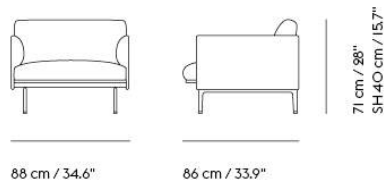

OUTLINE CHAIR / POLISHED ALUMINUM BASE

Shipper Colli	1
Gross Weight (kg)	35
Net Weight (kg)	30
Warranty Period	10 years

Item No.	Color	Contract Price	Lead Time
Ready-To-Ship			
76222-240	Ecriture 240/Polished Aluminum	SEK 25.795,70	-
Made-To-Order			
67258	Remix - All Colors	SEK 21.495,70	6 weeks
67260	Canvas - All Colors	SEK 24.075,70	6 weeks
67259	Clara - All Colors	SEK 24.075,70	6 weeks
91360	Colline - All Colors	SEK 24.075,70	6 weeks
67252	Fiord - All Colors	SEK 24.075,70	6 weeks
67255	Steelcut - All Colors	SEK 24.075,70	6 weeks
67254	Steelcut Trio - All Colors	SEK 24.075,70	6 weeks
67256	Hallingdal - All Colors	SEK 24.935,70	6 weeks
67271	Balder - All Colors	SEK 25.795,70	6 weeks
85706	Beck - All Colors	SEK 25.795,70	6 weeks
68300	Clay - All Colors	SEK 25.795,70	6 weeks
67261	Divina - All Colors	SEK 25.795,70	6 weeks
67262	Divina MD - All Colors	SEK 25.795,70	6 weeks
67263	Divina Melange - All Colors	SEK 25.795,70	6 weeks
76222	Ecriture - All Colors	SEK 25.795,70	6 weeks
97534	Hearth - All Colors	SEK 25.795,70	6 weeks
91491	Planum - All Colors	SEK 25.795,70	6 weeks
67272	Twill Weave - All Colors	SEK 25.795,70	6 weeks
67270	Vidar - All Colors	SEK 25.795,70	6 weeks

VARIANTS MARKED WITH *** WILL BE MADE-TO-ORDER OR DISCONTINUED WHEN OUT OF STOCK
FOR MORE INFORMATION VISIT MUUTO.COM

26% rabatt ska dras av på angivna priser

MUUTO