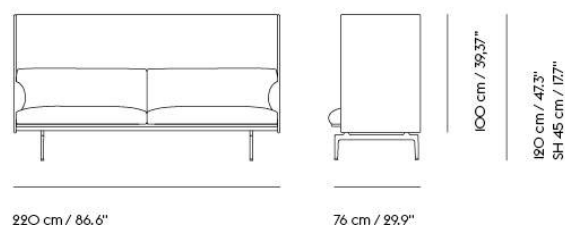

OUTLINE HIGHBACK SOFA 100 / 3-SEATER - BLACK BASE - SH: 45 CM / 17.7"

Shipper Colli	1
Gross Weight (kg)	75
Net Weight (kg)	69
Additional Information	Please note that the highback height for this product is 100 cm / 39.4"
Warranty Period	10 years

Item No.	Color	Contract Price	Lead Time
Made-To-Order			
69652	Remix - All Colors	SEK 40.415,70	6 weeks
69654	Canvas - All Colors	SEK 45.145,70	6 weeks
69653	Clara - All Colors	SEK 45.145,70	6 weeks
91402	Colline - All Colors	SEK 45.145,70	6 weeks
69646	Fiord - All Colors	SEK 45.145,70	6 weeks
69649	Steelcut - All Colors	SEK 45.145,70	6 weeks
69648	Steelcut Trio - All Colors	SEK 45.145,70	6 weeks
69650	Hallingdal - All Colors	SEK 47.725,70	6 weeks
69665	Balder - All Colors	SEK 51.165,70	6 weeks
85746	Beck - All Colors	SEK 51.165,70	6 weeks
68291	Clay - All Colors	SEK 51.165,70	6 weeks
69655	Divina - All Colors	SEK 51.165,70	6 weeks
69656	Divina MD - All Colors	SEK 51.165,70	6 weeks
69657	Divina Melange - All Colors	SEK 51.165,70	6 weeks
76264	Ecriture - All Colors	SEK 51.165,70	6 weeks
97576	Hearth - All Colors	SEK 51.165,70	6 weeks
91533	Planum - All Colors	SEK 51.165,70	6 weeks
69666	Twill Weave - All Colors	SEK 51.165,70	6 weeks
69664	Vidar - All Colors	SEK 51.165,70	6 weeks

Extras

83061	Leather care set for Refine Leather	SEK 172,00	-

VARIANTS MARKED WITH *** WILL BE MADE-TO-ORDER OR DISCONTINUED WHEN OUT OF STOCK
FOR MORE INFORMATION VISIT MUUTO.COM

26% rabatt ska dras av på angivna priser

MUUTO