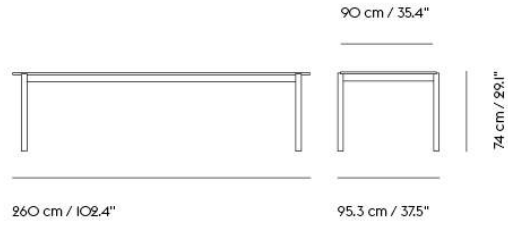

VARIANTS MARKED WITH \*\*\* WILL BE MADE-TO-ORDER OR DISCONTINUED WHEN OUT OF STOCK FOR MORE INFORMATION VISIT MUUTO.COM

26% rabatt ska dras av på angivna priser

LINEAR WOOD TABLE / 260 X 90 CM / 102.4 X 35.4"