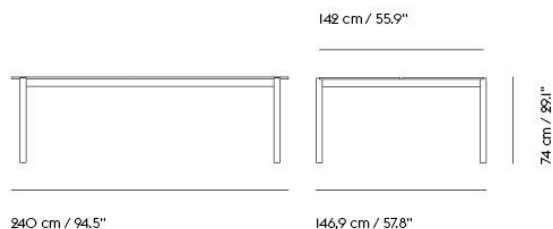

Shipper Colli	2
Gross Weight (kg)	75.007
Net Weight (kg)	63.71
Warranty Period	5 years

Item No.	Color	Contract Price	Lead Time
Ready-To-Ship			
59967	White Laminate/White ABS/Oak	SEK 20.205,70	-
50216	Black Nanolaminate/Black ABS/Black	SEK 24.935,70	-
59971	Black Nanolaminate/Black ABS/Oak	SEK 24.935,70	-
59966	Oak Veneer/Oak	SEK 21.495,70	-
50225	Black Lacquered Ash Veneer/Black	SEK 21.495,70	-