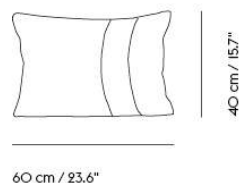

Shipper Colli |
Gross Weight (kg) | 0.65
Net Weight (kg) | 0.6
Warranty Period | 5 years

Item No.	Color	Contract Price	Lead Time
Ready-To-Ship			
80202	Dark Green ***	SEK 941,70	-
80205	Dusty Rose ***	SEK 941,70	-
80203	Midnight Blue ***	SEK 941,70	-