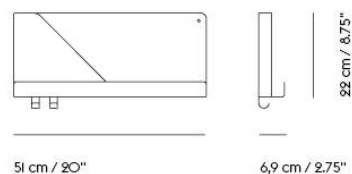

FOLDED SHELVES / 51 X 22 CM / 20 X 8.75"

Shipper Colli	1
Gross Weight (kg)	2.9
Net Weight (kg)	2.35
Warranty Period	5 years

Item No.	Color	Contract Price	Lead Time
Ready-To-Ship			
24022	Black	SEK 902,10	-
24038	Blue-Grey	SEK 902,10	-
24034	Burnt Orange	SEK 902,10	-
24062	Deep Red	SEK 902,10	-
24026	Grey	SEK 902,10	-
24030	Olive	SEK 902,10	-