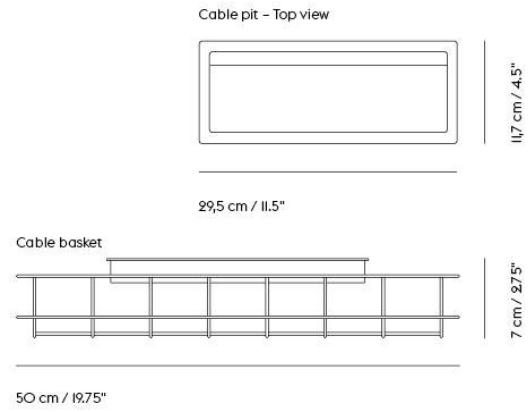

Shipper Colli 1
Gross Weight (kg) 0.58714
Net Weight (kg) 0.58714
Warranty Period 5 years

Item No.	Color	Contract Price	Lead Time
Ready-To-Ship			
12202	Aluminum ***	SEK 2.317,70	-
12201	Black ***	SEK 2.317,70	-