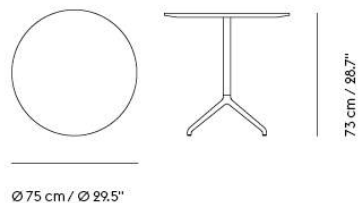

STILL CAFÉ TABLE / Ø 75 H: 73 CM / Ø 29.5 H: 28.7"

Shipper Colli	2
Gross Weight (kg)	17.1
Net Weight (kg)	12.152
Base color options	Black, White
Warranty Period	10 years

Item No.	Color	Contract Price	Lead Time
Ready-To-Ship			
65602	Black Nanolaminate/Anthracite Black	SEK 5.890,10	6 weeks
65601	Black Nanolaminate/White	SEK 5.890,10	6 weeks
65600	White Nanolaminate/Anthracite Black	SEK 5.890,10	6 weeks
65599	White Nanolaminate/White	SEK 5.890,10	6 weeks
Made-To-Order			
65536	Black Linoleum/Anthracite Black	SEK 5.890,10	6 weeks
65535	Black Linoleum/White	SEK 5.890,10	6 weeks