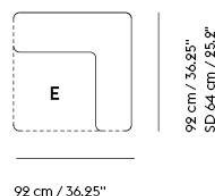

Shipper Colli |
Gross Weight (kg) 54
Net Weight (kg) 50
Warranty Period 10 years

Item No.	Color	Contract Price	Lead Time
Ready-To-Ship			
11505-123	Remix I23 ***	SEK 14.615,70	-
Made-To-Order			
11505	Remix - All Colors	SEK 14.615,70	6 weeks
98264	Canvas - All Colors	SEK 16.335,70	6 weeks
11596	Clara - All Colors	SEK 16.335,70	6 weeks
95804	Colline - All Colors	SEK 16.335,70	6 weeks
98294	Fiord - All Colors	SEK 16.335,70	6 weeks
11585	Steelcut - All Colors	SEK 16.335,70	6 weeks
11545	Steelcut Trio - All Colors	SEK 16.335,70	6 weeks
11625	Hallingdal - All Colors	SEK 17.625,70	6 weeks
66554	Beck - All Colors	SEK 18.055,70	6 weeks
95704	Clay - All Colors	SEK 18.055,70	6 weeks
20265	Divina - All Colors	SEK 18.055,70	6 weeks
19025	Divina MD - All Colors	SEK 18.055,70	6 weeks
19045	Divina Melange - All Colors	SEK 18.055,70	6 weeks
76343	Ecriture - All Colors	SEK 18.055,70	6 weeks
66604	Hearth - All Colors	SEK 18.055,70	6 weeks
98782	Planum - All Colors	SEK 18.055,70	6 weeks
95904	Twill Weave - All Colors	SEK 18.055,70	6 weeks
76321	Vidar - All Colors	SEK 18.055,70	6 weeks