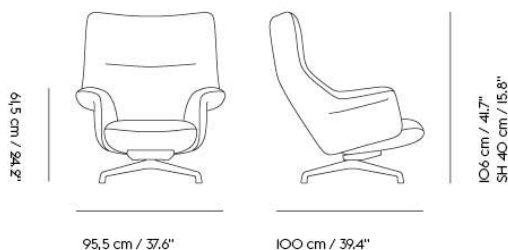

Shipper Colli	1
Gross Weight (kg)	45
Net Weight (kg)	40
Base color options	Anthracite Black or Chrome
Warranty Period	10 years

Item No.	Color	Contract Price	Lead Time
Made-To-Order			
10831	Clara - All Colors	SEK 23.215,70	4 weeks
10878	Colline - All Colors	SEK 23.215,70	4 weeks
10830	Fiord - All Colors	SEK 23.215,70	4 weeks
10872	Re-wool - All Colors	SEK 23.215,70	4 weeks
10874	Sabi - All Colors	SEK 23.215,70	4 weeks
10828	Steelcut - All Colors	SEK 23.215,70	4 weeks
10829	Steelcut Trio - All Colors	SEK 23.215,70	4 weeks
10833	Hallingdal - All Colors	SEK 24.505,70	4 weeks
10838	Still - All Colors	SEK 24.505,70	4 weeks
10840	Balder - All Colors	SEK 26.225,70	4 weeks
16623	Beck - All Colors	SEK 26.225,70	4 weeks
10870	Clay - All Colors	SEK 26.225,70	4 weeks
10834	Divina - All Colors	SEK 26.225,70	4 weeks
10835	Divina MD - All Colors	SEK 26.225,70	4 weeks
10836	Divina Melange - All Colors	SEK 26.225,70	4 weeks
10933	Ecriture - All Colors	SEK 26.225,70	4 weeks
16631	Hearth - All Colors	SEK 26.225,70	4 weeks
10876	Planum - All Colors	SEK 26.225,70	4 weeks
10837	Twill Weave - All Colors	SEK 26.225,70	4 weeks
10839	Vidar - All Colors	SEK 26.225,70	4 weeks

Extras

VARIANTS MARKED WITH *** WILL BE MADE-TO-ORDER OR DISCONTINUED
WHEN OUT OF STOCK
FOR MORE INFORMATION VISIT MUUTO.COM

26% rabatt ska dras av på angivna priser

MUUTO