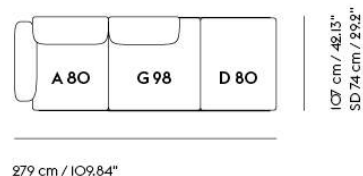

IN SITU MODULAR SOFA / 3-SEATER - CONFIGURATION 5

Shipper Colli	4
Gross Weight (kg)	128.4
Net Weight (kg)	94.5
Warranty Period	10 years

Item No.	Color	Contract Price	Lead Time
Ready-To-Ship			
41911	Frame and Module - Clay 12/Black	SEK 41.705,70	-
99822	Frame and Module - Ecriture 240/Black	SEK 41.705,70	-
Extras			
83061	Leather care set for Refine Leather	SEK 172,00	-