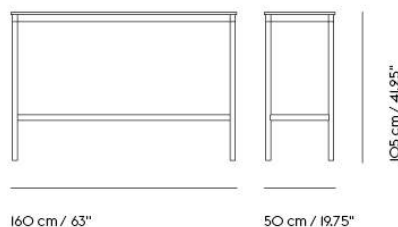

BASE HIGH TABLE / 160 X 50 H: 105 CM / 63 X 19.7 H: 41.3"

Shipper Colli	2
Gross Weight (kg)	35
Net Weight (kg)	29.22
Base color options	White, Black
Warranty Period	10 years

Item No.	Color	Contract Price	Lead Time
Made-To-Order			
63008	Black Laminate/Plywood/Black	SEK 16.765,70	8 weeks
63007	Black Laminate/Plywood/White	SEK 16.765,70	8 weeks
63006	White Laminate/Plywood/Black	SEK 16.765,70	8 weeks
63005	White Laminate/Plywood/White	SEK 16.765,70	8 weeks
63016	Black Nanolaminate/Plywood/Black	SEK 20.205,70	8 weeks
63015	Black Nanolaminate/Plywood/White	SEK 20.205,70	8 weeks
63014	White Nanolaminate/Plywood/Black	SEK 20.205,70	8 weeks
63013	White Nanolaminate/Plywood/White	SEK 20.205,70	8 weeks
64781	Lacquered Oak Veneer/Plywood/Black	SEK 19.345,70	8 weeks
64780	Lacquered Oak Veneer/Plywood/White	SEK 19.345,70	8 weeks
63010	Black Linoleum/Plywood/Black	SEK 18.485,70	8 weeks
63009	Black Linoleum/Plywood/White	SEK 18.485,70	8 weeks