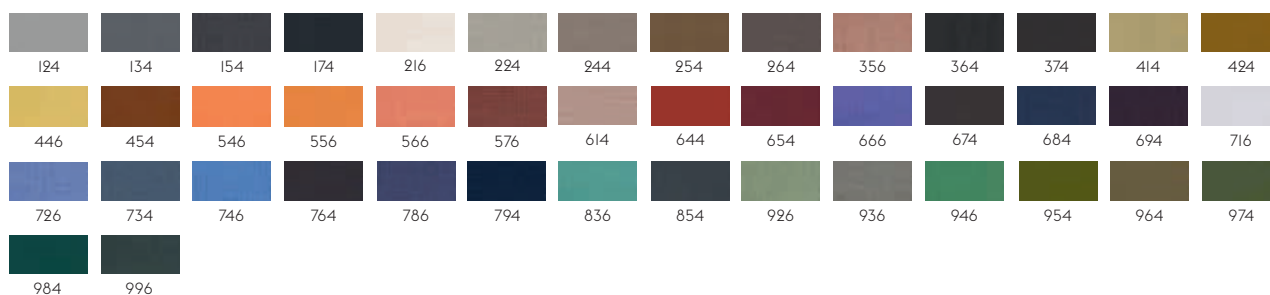

CANVAS BY KVADRAT

Designer: Giulio Ridolfo.

Composition: 90% new wool worsted, 10% nylon.

Durability: 100.000 Martindale / Lightfastness 5-7 (ISO I-8).

Sustainability: Complies with both EU ecolabel "The Flower" and Greenguard Gold Certification.

114