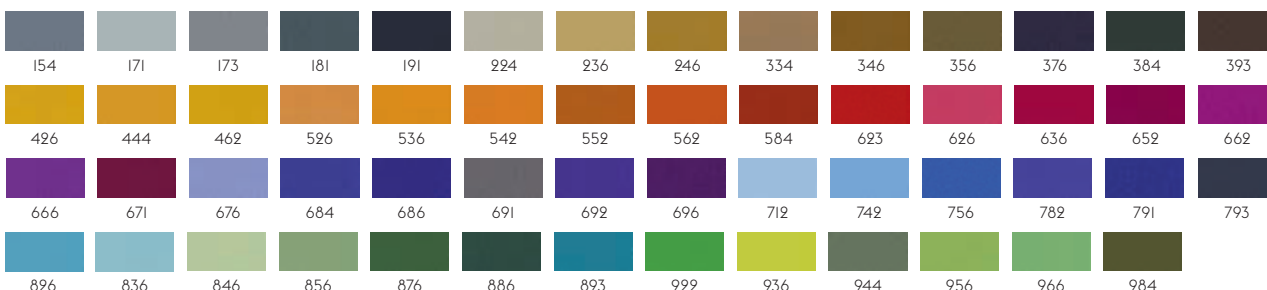

DIVINA BY KVADRAT

Designer: Finn Sködt.

Composition: 100% new wool.

Durability: 45.000 Martindale / Lightfastness 5-6.

Sustainability: Complies with both EU ecolabel "The Flower" and Greenguard Gold Certification.

106