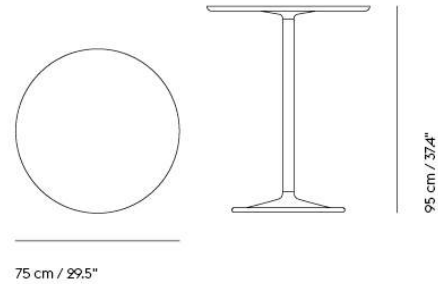

SOFT CAFÉ TABLE / Ø 75 H: 95 CM / Ø 27.6" H: 37.4"

Shipper Colli	3
Gross Weight (kg)	21.723
Net Weight (kg)	17.247
Warranty period	5 years

Item No.	Color	Contract Price	Lead Time
Ready-To-Ship			
14100	Beige Green Laminate/Beige Green	SEK 8.556,10	-
14098	Black Nanolaminate/Black	SEK 9.025,70	-
14099	Grey Linoleum/Grey	SEK 8.556,10	-
14103	Dark Oiled Oak/Black	SEK 9.455,70	-
14102	Solid Oak/Grey	SEK 9.455,70	-