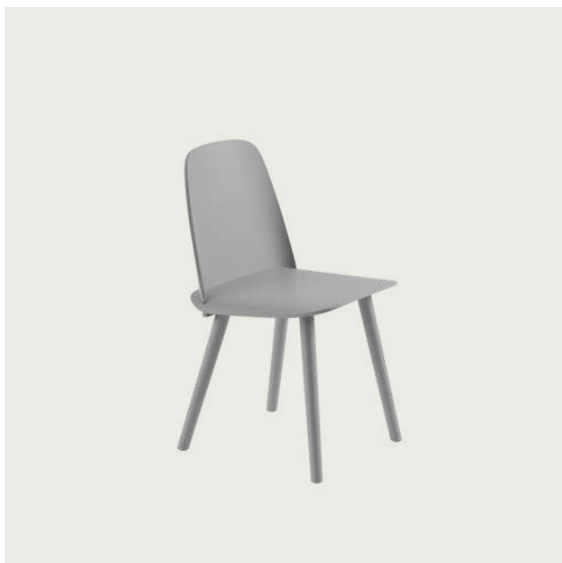

Shipper Colli	1
Gross Weight (kg)	6.9
Net Weight (kg)	4.5
Warranty Period	5 years

Item No.	Color	Contract Price	Lead Time
Ready-To-Ship			
32002	Black	SEK 3.693,70	-
32004	Green	SEK 3.693,70	-
32003	Grey	SEK 3.693,70	-
32006	Midnight Blue	SEK 3.693,70	-
32001	Oak	SEK 3.693,70	-
32009	Stained Dark Brown	SEK 3.693,70	-
32005	Tan Rose	SEK 3.693,70	-
32008	White ***	SEK 3.693,70	-
Extras			
80152	Felt glides for Nerd Series and Workshop Chair and Bench (4 pcs per pack) - Black	SEK 141,90	-
80153	Felt glides for Nerd Series and Workshop Chair and Bench (4 pcs per pack) - Grey	SEK 141,90	-
COM/COL & Specials			
32010	Special Color	SEK 4.170,10	>MOQ: 24 Start-Up Fee: SEK 10.495,00
			10 weeks