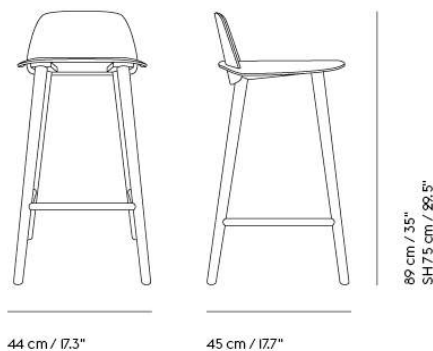

Shipper Colli 1
Gross Weight (kg) 5.6
Net Weight (kg) 4.3
Warranty Period 5 years

Item No.	Color	Contract Price	Lead Time
Ready-To-Ship			
32062	Black	SEK 4.295,70	-
32064	Green	SEK 4.295,70	-
32063	Grey	SEK 4.295,70	-
32066	Midnight Blue	SEK 4.295,70	-
32061	Oak	SEK 4.295,70	-
32067	Sand Yellow ***	SEK 4.295,70	-
32069	Stained Dark Brown	SEK 4.295,70	-
32065	Tan Rose	SEK 4.295,70	-
Made-To-Order			
32132	Black - With Steel Foot Protect	SEK 4.639,70	7 weeks
32134	Green - With Steel Foot Protect	SEK 4.639,70	7 weeks
32133	Grey - With Steel Foot Protect	SEK 4.639,70	7 weeks
32136	Midnight Blue - With Steel Foot Protect	SEK 4.639,70	7 weeks
32131	Oak - With Steel Foot Protect	SEK 4.639,70	7 weeks
32139	Stained Dark Brown - With Steel Foot Protect	SEK 4.639,70	7 weeks
32135	Tan Rose - With Steel Foot Protect	SEK 4.639,70	7 weeks
Extras			
80152	Felt glides for Nerd Series and Workshop Chair and Bench (4 pcs per pack) - Black	SEK 141,90	-
80153	Felt glides for Nerd Series and Workshop Chair and Bench (4 pcs per pack) - Grey	SEK 141,90	-