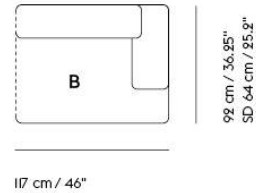

CONNECT MODULAR SOFA / RIGHT ARMREST (B)

Shipper Colli	1
Gross Weight (kg)	55
Net Weight (kg)	50
Please note	This product features an armrest on the right-hand side when facing the product from the front.
Warranty Period	10 years

Item No.	Color	Contract Price	Lead Time
Ready-To-Ship			
11502-123	Remix I23 ***	SEK 14.615,70	-
Made-To-Order			
11502	Remix - All Colors	SEK 14.615,70	6 weeks
98261	Canvas - All Colors	SEK 17.625,70	6 weeks
11593	Clara - All Colors	SEK 17.625,70	6 weeks
95801	Colline - All Colors	SEK 17.625,70	6 weeks
98291	Fiord - All Colors	SEK 17.625,70	6 weeks
11582	Steelcut - All Colors	SEK 17.625,70	6 weeks
11542	Steelcut Trio - All Colors	SEK 17.625,70	6 weeks
11622	Hallingdal - All Colors	SEK 18.055,70	6 weeks
66551	Beck - All Colors	SEK 18.485,70	6 weeks
95701	Clay - All Colors	SEK 18.485,70	6 weeks
20262	Divina - All Colors	SEK 18.485,70	6 weeks
19022	Divina MD - All Colors	SEK 18.485,70	6 weeks
19042	Divina Melange - All Colors	SEK 18.485,70	6 weeks
76340	Ecriture - All Colors	SEK 18.485,70	6 weeks
66601	Hearth - All Colors	SEK 18.485,70	6 weeks
98779	Planum - All Colors	SEK 18.485,70	6 weeks
95901	Twill Weave - All Colors	SEK 18.485,70	6 weeks
76318	Vidar - All Colors	SEK 18.485,70	6 weeks

VARIANTS MARKED WITH *** WILL BE MADE-TO-ORDER OR DISCONTINUED WHEN OUT OF STOCK
FOR MORE INFORMATION VISIT MUUTO.COM

26% rabatt ska dras av på angivna priser

MUUTO