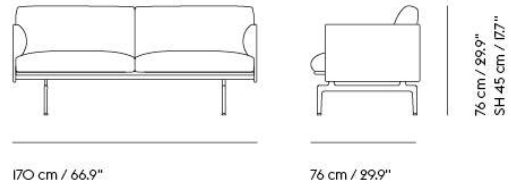

OUTLINE STUDIO SOFA / 170 CM / 66.9" - BLACK BASE - SH: 45 CM / 17.7"

Shipper Colli	1
Gross Weight (kg)	64
Net Weight (kg)	50
Warranty Period	10 years

Item No.	Color	Contract Price	Lead Time
Made-To-Order			
73613	Remix - All Colors	SEK 26.225,70	6 weeks
73615	Canvas - All Colors	SEK 30.095,70	6 weeks
73614	Clara - All Colors	SEK 30.095,70	6 weeks
91428	Colline - All Colors	SEK 30.095,70	6 weeks
73607	Fiord - All Colors	SEK 30.095,70	6 weeks
73610	Steelcut - All Colors	SEK 30.095,70	6 weeks
73609	Steelcut Trio - All Colors	SEK 30.095,70	6 weeks
73611	Hallingdal - All Colors	SEK 32.675,70	6 weeks
73626	Balder - All Colors	SEK 34.395,70	6 weeks
85772	Beck - All Colors	SEK 34.395,70	6 weeks
68372	Clay - All Colors	SEK 34.395,70	6 weeks
73616	Divina - All Colors	SEK 34.395,70	6 weeks
73617	Divina MD - All Colors	SEK 34.395,70	6 weeks
73618	Divina Melange - All Colors	SEK 34.395,70	6 weeks
76290	Ecriture - All Colors	SEK 34.395,70	6 weeks
97602	Hearth - All Colors	SEK 34.395,70	6 weeks
91559	Planum - All Colors	SEK 34.395,70	6 weeks
73627	Twill Weave - All Colors	SEK 34.395,70	6 weeks
73625	Vidar - All Colors	SEK 34.395,70	6 weeks
Extras			
83061	Leather care set for Refine Leather	SEK 172,00	-

VARIANTS MARKED WITH *** WILL BE MADE-TO-ORDER OR DISCONTINUED
WHEN OUT OF STOCK
FOR MORE INFORMATION VISIT MUUTO.COM

26% rabatt ska dras av på angivna priser

MUUTO