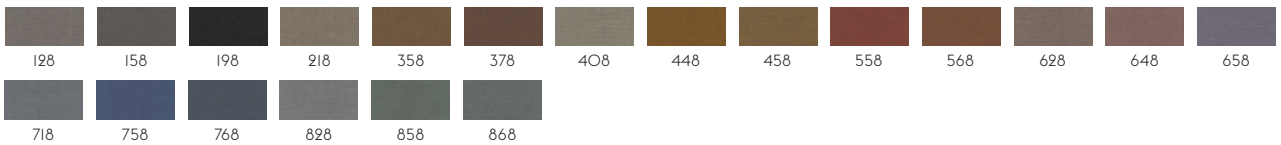

HERO BY KVADRAT

Designer: Patricia Urquiola.
Composition: 96% new wool, 4% nylon.
Durability: 45.000 Martindale / Lightfastness 5-6.
Sustainability: Complies with EU ecolabel "The Flower".

102

OCEAN BY ROHLEDER

Designer: Rohleder.
Composition: 74% Polyacrylic / 26% Polyester.
Durability: 30.000 Martindale / Lightfastness 5-7 (ISO I-8).

3

PLANUM BY KVADRAT

Designer: Raw Color.
Composition: 44% new wool, 42% polyester, 14% nylon.
Durability: 100.000 Martindale / Lightfastness 5-6 (ISO I-8).
Sustainability: Complies with Greenguard Certification.

111

RE-WOOL BY KVADRAT

Designer: Margrethe Odgaard.
Composition: 45% new wool worsted, 45% recycled wool, 10% nylon.
Durability: 100.000 Martindale / Lightfastness 5-7 (ISO I-8).
Sustainability: Complies with both EU ecolabel "The Flower" and Greenguard Gold Certification.

108

REMIK BY KVADRAT

Designer: Giulio Ridolfo.
Composition: 90% new wool worsted, 10% nylon.
Durability: 100.000 Martindale / Lightfastness 5-7 (ISO I-8).
Sustainability: Complies with both EU ecolabel "The Flower" and Greenguard Gold Certification.

113

26% rabatt ska dras av på angivna priser