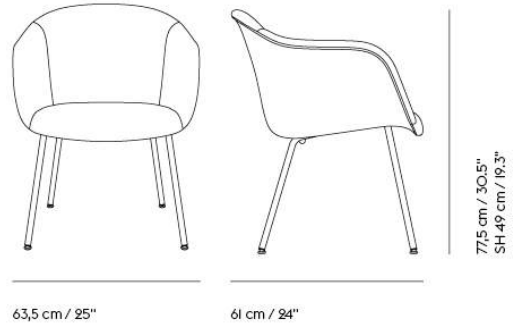

Shipper Colli	1
Gross Weight (kg)	19.5
Net Weight (kg)	19.5
Base color options	Anthracite Black or Grey
Warranty period	10 years

Item No.	Color	Contract Price	Lead Time
Ready-To-Ship			
76622-GREY_240	Ecriture 240/Grey	SEK 9.885,70	-
Made-To-Order			
76599	Remix - All Colors	SEK 7.524,10	4 weeks
76604	Canvas - All Colors	SEK 8.556,10	4 weeks
76603	Clara - All Colors	SEK 8.556,10	4 weeks
76624	Fiord - All Colors	SEK 8.556,10	4 weeks
76654	Hero - All Colors	SEK 8.556,10	4 weeks
76611	Re-wool - All Colors	SEK 8.556,10	4 weeks
76625	Sabi - All Colors	SEK 8.556,10	4 weeks
76601	Steelcut - All Colors	SEK 8.556,10	4 weeks
76602	Steelcut Trio - All Colors	SEK 8.556,10	4 weeks
76605	Hallingdal - All Colors	SEK 9.455,70	4 weeks
76610	Balder - All Colors	SEK 9.885,70	4 weeks
13789	Beck - All Colors	SEK 9.885,70	4 weeks
76600	Clay - All Colors	SEK 9.885,70	4 weeks
76606	Divina - All Colors	SEK 9.885,70	4 weeks
76607	Divina MD - All Colors	SEK 9.885,70	4 weeks
76608	Divina Melange - All Colors	SEK 9.885,70	4 weeks
76622	Ecriture - All Colors	SEK 9.885,70	4 weeks
14547	Hearth - All Colors	SEK 9.885,70	4 weeks
76626	Planum - All Colors	SEK 9.885,70	4 weeks

VARIANTS MARKED WITH *** WILL BE MADE-TO-ORDER OR DISCONTINUED WHEN OUT OF STOCK
FOR MORE INFORMATION VISIT MUUTO.COM

26% rabatt ska dras av på angivna priser