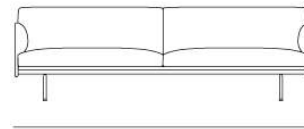

OUTLINE SOFA / 3-SEATER - POLISHED ALUMINUM BASE

220 cm / 86,6"