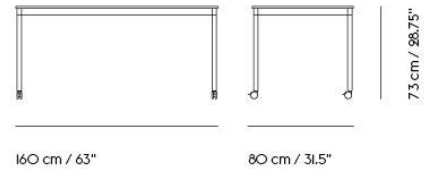

BASE TABLE / WITH CASTORS / 160 X 80 CM / 63 X 31.5"

Shipper Colli	2
Gross Weight (kg)	25.4
Net Weight (kg)	20.14
Base color options	White, Black
Warranty Period	10 years

Item No.	Color	Contract Price	Lead Time
Made-To-Order			
64446	Black Laminate/Plywood/Black	SEK 12.895,70	6 weeks
64566	Black Laminate/Plywood/White	SEK 12.895,70	6 weeks
64521	White Laminate/Plywood/Black	SEK 12.895,70	6 weeks
64641	White Laminate/Plywood/White	SEK 12.895,70	6 weeks
64476	Black Nanolaminate/Plywood/Black	SEK 15.905,70	6 weeks
64596	Black Nanolaminate/Plywood/White	SEK 15.905,70	6 weeks
64536	White Nanolaminate/Plywood/Black	SEK 15.905,70	6 weeks
64656	White Nanolaminate/Plywood/White	SEK 15.905,70	6 weeks
64491	Lacquered Oak Veneer/Plywood/Black	SEK 14.615,70	6 weeks
64611	Lacquered Oak Veneer/Plywood/White	SEK 14.615,70	6 weeks
64471	Black Linoleum/Plywood/Black	SEK 14.185,70	6 weeks
64591	Black Linoleum/Plywood/White	SEK 14.185,70	6 weeks