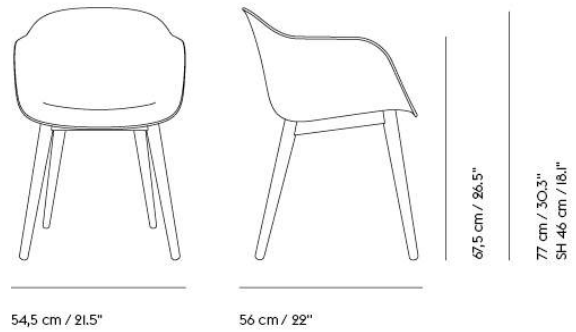

FIBER ARMCHAIR / WOOD BASE - FRONT UPHOLSTERY

Shipper Colli	1
Gross Weight (kg)	9
Net Weight (kg)	7
Base color options	Anthracite Black, Dusty Green, Grey, Oak or Stained Dark Brown
Shell Color Options	Black, Dusty Green, Grey, Natural White or Ochre
Warranty Period	10 years

Item No.	Color	Contract Price	Lead Time
Made-To-Order			
50585	Remix - Matching Shell/Base	SEK 5.546,10	4 weeks
50586	Remix - Ochre Shell/Base	SEK 5.546,10	4 weeks
57270	Remix - Shell/Stained Dark Brown Base	SEK 5.546,10	4 weeks
50587	Remix - White Shell/Base	SEK 5.546,10	4 weeks
50609	Canvas - Matching Shell/Base	SEK 6.359,70	4 weeks
50610	Canvas - Ochre Shell/Base	SEK 6.359,70	4 weeks
57278	Canvas - Shell/Stained Dark Brown Base	SEK 6.359,70	4 weeks
50611	Canvas - White Shell/Base	SEK 6.359,70	4 weeks
50606	Clara - Matching Shell/Base	SEK 6.359,70	4 weeks
50607	Clara - Ochre Shell/Base	SEK 6.359,70	4 weeks
57277	Clara - Shell/Stained Dark Brown Base	SEK 6.359,70	4 weeks
50608	Clara - White Shell/Base	SEK 6.359,70	4 weeks
59582	Fiord - Matching Shell/Base	SEK 6.359,70	4 weeks
59583	Fiord - Ochre Shell/Base	SEK 6.359,70	4 weeks
59639	Fiord - Shell/Stained Dark Brown Base	SEK 6.359,70	4 weeks
59584	Fiord - White Shell/Base	SEK 6.359,70	4 weeks
55100	Hero - Matching Shell/Base	SEK 6.359,70	4 weeks
55101	Hero - Ochre Shell/Base	SEK 6.359,70	4 weeks
57304	Hero - Shell/Stained Dark Brown Base	SEK 6.359,70	4 weeks
55102	Hero - White Shell/Base	SEK 6.359,70	4 weeks
19697	Re-wool - Matching Shell/Base	SEK 6.359,70	4 weeks

VARIANTS MARKED WITH *** WILL BE MADE-TO-ORDER OR DISCONTINUED WHEN OUT OF STOCK
FOR MORE INFORMATION VISIT MUUTO.COM

26% rabatt ska dras av på angivna priser

MUUTO