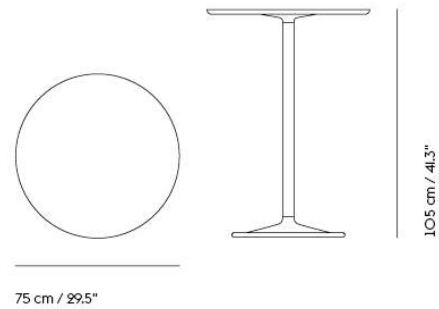

SOFT CAFÉ TABLE / Ø 75 H: 105 CM / Ø 27.6" H: 41.3"

604

Shipper Colli	3
Gross Weight (kg)	21.877
Net Weight (kg)	17.391
Warranty period	5 years

Item No.	Color	Contract Price	Lead Time
Ready-To-Ship			
14121	Beige Green Laminate/Beige Green	SEK 8.556,10	-
14119	Black Nanolaminate/Black	SEK 9.025,70	-
14120	Grey Linoleum/Grey	SEK 8.556,10	-
14123	Dark Oiled Oak/Black	SEK 9.455,70	-
14122	Solid Oak/Grey	SEK 9.455,70	-