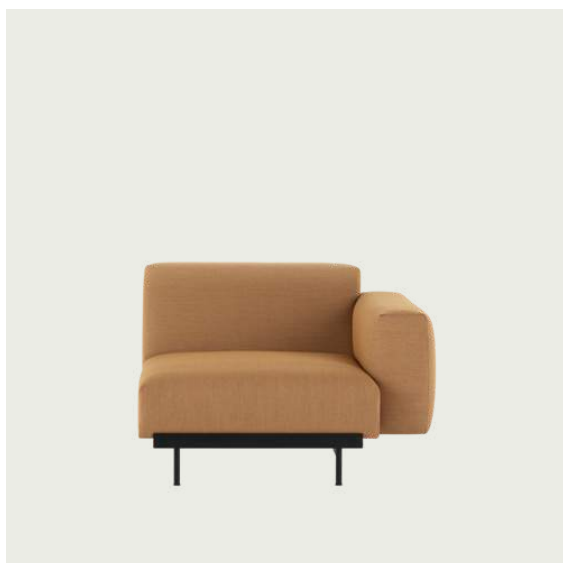

IN SITU MODULAR SOFA / RIGHT ARMREST MODULE (B80)

Shipper Colli	1
Gross Weight (kg)	42.7
Net Weight (kg)	31.25
Please note	This product features an armrest on the right-hand side when facing the product from the front.
Please note	This variant is a Seating Module only and does not include a Frame Section.
Warranty Period	10 years

Item No.	Color	Contract Price	Lead Time
Ready-To-Ship			
41121-12	Clay 12	SEK 16.335,70	-
98863-240	Ecriture 240	SEK 16.335,70	-
Made-To-Order			
99034	Remix - All Colors	SEK 14.185,70	6 weeks
95551	Colline - All Colors	SEK 15.045,70	6 weeks
41139	Fiord - All Colors	SEK 15.045,70	6 weeks
95501	Re-wool - All Colors	SEK 15.045,70	6 weeks
98801	Sabi - All Colors	SEK 15.045,70	6 weeks
41148	Hallingdal - All Colors	SEK 15.905,70	6 weeks
99297	Beck - All Colors	SEK 16.335,70	6 weeks
41121	Clay - All Colors	SEK 16.335,70	6 weeks
41157	Divina - All Colors	SEK 16.335,70	6 weeks
41166	Divina MD - All Colors	SEK 16.335,70	6 weeks
41175	Divina Melange - All Colors	SEK 16.335,70	6 weeks
98863	Ecriture - All Colors	SEK 16.335,70	6 weeks
99231	Hearth - All Colors	SEK 16.335,70	6 weeks
76404	Planum - All Colors	SEK 16.335,70	6 weeks
95601	Twill Weave - All Colors	SEK 16.335,70	6 weeks
41184	Vidar - All Colors	SEK 16.335,70	6 weeks

VARIANTS MARKED WITH *** WILL BE MADE-TO-ORDER OR DISCONTINUED
WHEN OUT OF STOCK
FOR MORE INFORMATION VISIT MUUTO.COM

26% rabatt ska dras av på angivna priser

MUUTO