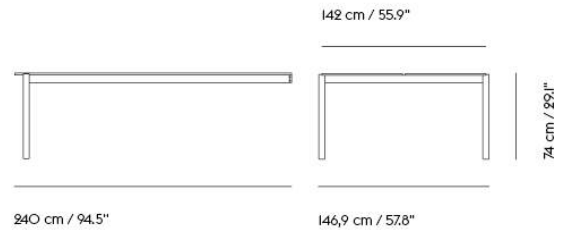

LINEAR SYSTEM END MODULE / 142 X 240 CM / 55.9 X 94.5"

Shipper Colli	2
Gross Weight (kg)	70.756
Net Weight (kg)	61.41
Warranty Period	5 years

Item No.	Color	Contract Price	Lead Time
Ready-To-Ship			
59974	White Laminate/White ABS/Oak	SEK 21.495,70	-
50218	Black Nanolaminate/Black ABS/Black	SEK 24.505,70	-
59978	Black Nanolaminate/Black ABS/Oak	SEK 24.505,70	-
59973	Oak Veneer/Oak	SEK 21.495,70	-
50227	Black Lacquered Ash Veneer/Black	SEK 21.495,70	-