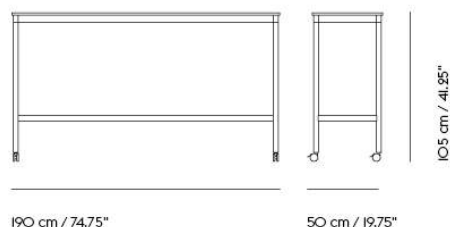

BASE HIGH TABLE / WITH CASTORS / 190 X 50 H: 105 CM / 74.8 X 19.7 H: 41.3"

Shipper Colli	2
Gross Weight (kg)	39
Net Weight (kg)	34.2
Base color options	White, Black
Warranty Period	10 years

Item No.	Color	Contract Price	Lead Time
Made-To-Order			
64312	Black Laminate/Plywood/Black	SEK 18.485,70	8 weeks
64376	Black Laminate/Plywood/White	SEK 18.485,70	8 weeks
64352	White Laminate/Plywood/Black	SEK 18.485,70	8 weeks
64415	White Laminate/Plywood/White	SEK 18.485,70	8 weeks
64328	Black Nanolaminat/Plywood/Black	SEK 24.505,70	8 weeks
64392	Black Nanolaminat/Plywood/White	SEK 24.505,70	8 weeks
64360	White Nanolaminat/Plywood/Black	SEK 24.505,70	8 weeks
64424	White Nanolaminat/Plywood/White	SEK 24.505,70	8 weeks
64336	Lacquered Oak Veneer/Plywood/Black	SEK 22.785,70	8 weeks
64400	Lacquered Oak Veneer/Plywood/White	SEK 22.785,70	8 weeks
64321	Black Linoleum/Plywood/Black	SEK 20.205,70	8 weeks
64385	Black Linoleum/Plywood/White	SEK 20.205,70	8 weeks