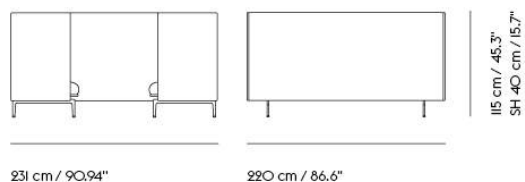

OUTLINE HIGHBACK CABIN 100 / 3-SEATER - BLACK BASE

Shipper Colli	3
Gross Weight (kg)	78
Net Weight (kg)	58
Warranty Period	10 years

Item No.	Color	Contract Price	Lead Time
Made-To-Order			
80870	Remix - All Colors	SEK 79.975,70	6 weeks
80942	Canvas - All Colors	SEK 92.015,70	6 weeks
80906	Clara - All Colors	SEK 92.015,70	6 weeks
81248	Colline - All Colors	SEK 92.015,70	6 weeks
80654	Fiord - All Colors	SEK 92.015,70	6 weeks
80762	Steelcut - All Colors	SEK 92.015,70	6 weeks
80726	Steelcut Trio - All Colors	SEK 92.015,70	6 weeks
80798	Hallingdal - All Colors	SEK 98.895,70	6 weeks
80582	Balder - All Colors	SEK 100.615,70	6 weeks
85660	Beck - All Colors	SEK 100.615,70	6 weeks
81194	Clay - All Colors	SEK 100.615,70	6 weeks
80978	Divina - All Colors	SEK 100.615,70	6 weeks
81014	Divina MD - All Colors	SEK 100.615,70	6 weeks
81050	Divina Melange - All Colors	SEK 100.615,70	6 weeks
76168	Ecriture - All Colors	SEK 100.615,70	6 weeks
97652	Hearth - All Colors	SEK 100.615,70	6 weeks
81266	Planum - All Colors	SEK 100.615,70	6 weeks
80618	Twill Weave - All Colors	SEK 100.615,70	6 weeks
81158	Vidar - All Colors	SEK 100.615,70	6 weeks
Extras			
83061	Leather care set for Refine Leather	SEK 172,00	-