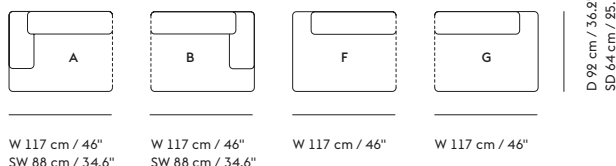

Designed with long, elegant lines, the Connect Modular Sofa's details of its small feet underneath for a hovering, light sentiment and pointy corners allow for the design to bring character to any space.

Create your own Connect Modular Sofa by choosing from 11 modules, following the guidelines below.

Visit planner.muuto.com to create your own configuration online.

Create your own Connect Configuration

1. SEATING MODULES

Select your desired seating modules.

Add the item numbers of the desired textile separately to your order.

Note

You can only connect seating modules with pre-mounted linking brackets on the sides, illustrated here with dotted lines. Please note that the modules H & I can only be used as a freestanding ottoman and not part of the sofa configuration.

END MODULES