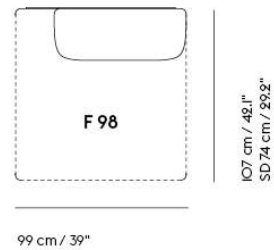

IN SITU MODULAR SOFA / LEFT OPEN-ENDED MODULE (F98)

Shipper Colli	1
Gross Weight (kg)	30.2
Net Weight (kg)	25.7
Please note	This product features an open end on the left-hand side when facing the product from the front.
Please note	This variant is a Seating Module only and does not include a Frame Section.
Warranty Period	10 years

Item No.	Color	Contract Price	Lead Time
Ready-To-Ship			
41125-12	Clay 12	SEK 14.185,70	-
98867-240	Ecriture 240	SEK 14.185,70	-
Made-To-Order			
99038	Remix - All Colors	SEK 11.175,70	6 weeks
95555	Colline - All Colors	SEK 12.465,70	6 weeks
41143	Fiord - All Colors	SEK 12.465,70	6 weeks
95505	Re-wool - All Colors	SEK 12.465,70	6 weeks
98805	Sabi - All Colors	SEK 12.465,70	6 weeks
41152	Hallingdal - All Colors	SEK 13.325,70	6 weeks
99301	Beck - All Colors	SEK 14.185,70	6 weeks
41125	Clay - All Colors	SEK 14.185,70	6 weeks
41161	Divina - All Colors	SEK 14.185,70	6 weeks
41170	Divina MD - All Colors	SEK 14.185,70	6 weeks
41179	Divina Melange - All Colors	SEK 14.185,70	6 weeks
98867	Ecriture - All Colors	SEK 14.185,70	6 weeks
99235	Hearth - All Colors	SEK 14.185,70	6 weeks
76408	Planum - All Colors	SEK 14.185,70	6 weeks
95605	Twill Weave - All Colors	SEK 14.185,70	6 weeks
41188	Vidar - All Colors	SEK 14.185,70	6 weeks

VARIANTS MARKED WITH *** WILL BE MADE-TO-ORDER OR DISCONTINUED WHEN OUT OF STOCK
FOR MORE INFORMATION VISIT MUUTO.COM

26% rabatt ska dras av på angivna priser

MUUTO