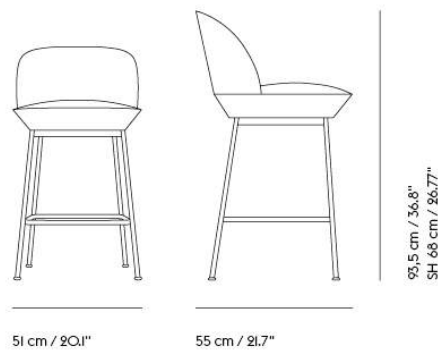

Shipper Colli	1
Gross Weight (kg)	10
Net Weight (kg)	8
Base color options	Chrome or Anthracite Black
Warranty Period	10 years

Item No.	Color	Contract Price	Lead Time
Made-To-Order			
14607	Clara - All Colors	SEK 7.305,70	4 weeks
30146	Colline - All Colors	SEK 7.305,70	4 weeks
14606	Fiord - All Colors	SEK 7.305,70	4 weeks
19507	Re-wool - All Colors	SEK 7.305,70	4 weeks
19487	Sabi - All Colors	SEK 7.305,70	4 weeks
14601	Steelcut - All Colors	SEK 7.305,70	4 weeks
14602	Steelcut Trio - All Colors	SEK 7.305,70	4 weeks
14603	Hallingdal - All Colors	SEK 7.993,70	4 weeks
14613	Still - All Colors	SEK 7.993,70	4 weeks
16683	Beck - All Colors	SEK 8.079,70	4 weeks
14634	Clay - All Colors	SEK 8.079,70	4 weeks
14604	Divina - All Colors	SEK 8.079,70	4 weeks
14609	Divina MD - All Colors	SEK 8.079,70	4 weeks
14610	Divina Melange - All Colors	SEK 8.079,70	4 weeks
59864	Ecriture - All Colors	SEK 8.079,70	4 weeks
16703	Hearth - All Colors	SEK 8.079,70	4 weeks
19527	Planum - All Colors	SEK 8.079,70	4 weeks
14619	Twill Weave - All Colors	SEK 8.079,70	4 weeks
14621	Vidar - All Colors	SEK 8.079,70	4 weeks

Extras

VARIANTS MARKED WITH *** WILL BE MADE-TO-ORDER OR DISCONTINUED WHEN OUT OF STOCK
FOR MORE INFORMATION VISIT MUUTO.COM

26% rabatt ska dras av på angivna priser

MUUTO