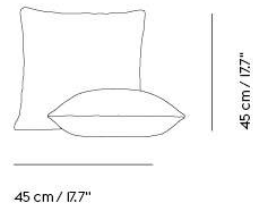

MINGLE CUSHION / 45 X 45 CM / 17.7 X 17.7"

Shipper Colli	1
Gross Weight (kg)	0.541
Net Weight (kg)	0.534
Warranty Period	5 years

Item No.	Color	Contract Price	Lead Time
Ready-To-Ship			
97406	Copper Brown / Light Blue	SEK 1.074,10	-
97404	Light Blue / Mint	SEK 1.074,10	-
97401	Light Green	SEK 1.074,10	-
97400	Light Yellow	SEK 1.074,10	-
97403	Midnight Blue	SEK 1.074,10	-
97407	Rose / Petroleum	SEK 1.074,10	-
97405	Sand / Lilac	SEK 1.074,10	-
97402	Taupe	SEK 1.074,10	-