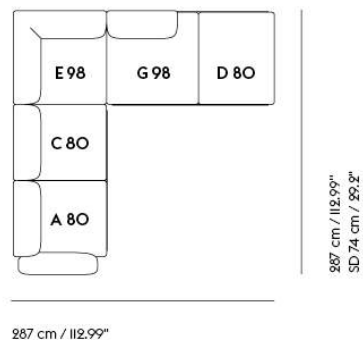

IN SITU MODULAR SOFA / CORNER - CONFIGURATION 3

Shipper Colli	10
Gross Weight (kg)	232.4
Net Weight (kg)	175.85
Warranty Period	10 years

Item No.	Color	Contract Price	Lead Time
Ready-To-Ship			
41923	Frame and Module - Clay 12/Black	SEK 76.535,70	-
99834	Frame and Module - Ecriture 240/Black	SEK 76.535,70	-
Extras			
83061	Leather care set for Refine Leather	SEK 172,00	-