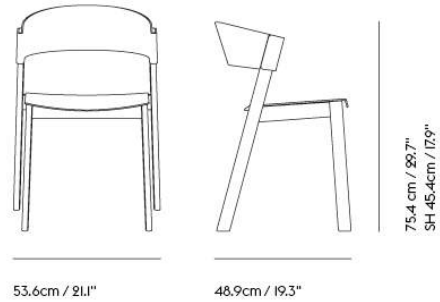

COVER SIDE CHAIR

Shipper Colli	1
Gross Weight (kg)	10.3
Net Weight (kg)	4.2
Base color options	Black, Dark Beige, Green, Oak or Stained Dark Brown
Stacking information	Cover Side Chair stacks up to 4 chairs on floor and 10 chairs on the Cover Transport Trolley.
Warranty Period	10 years

Item No.	Color	Contract Price	Lead Time
Ready-To-Ship			
33002	Black	SEK 4.295,70	-
33007	Dark Beige	SEK 4.295,70	-
33004	Green	SEK 4.295,70	-
33001	Oak	SEK 4.295,70	-
33005	Stained Dark Brown	SEK 4.295,70	-
Made-To-Order			
33021	Remix - All Colors	SEK 5.155,70	7 weeks
33029	Canvas - All Colors	SEK 5.460,10	7 weeks
33028	Clara - All Colors	SEK 5.460,10	7 weeks
33042	Colline - All Colors	SEK 5.460,10	7 weeks
33047	Fiord - All Colors	SEK 5.460,10	7 weeks
33044	Re-wool - All Colors	SEK 5.460,10	7 weeks
33041	Sabi - All Colors	SEK 5.460,10	7 weeks
33022	Steelcut - All Colors	SEK 5.460,10	7 weeks
33023	Steelcut Trio - All Colors	SEK 5.460,10	7 weeks
33024	Hallingdal - All Colors	SEK 5.546,10	7 weeks
33019	Beck - All Colors	SEK 5.804,10	7 weeks
33038	Clay - All Colors	SEK 5.804,10	7 weeks
33025	Divina - All Colors	SEK 5.804,10	7 weeks
33026	Divina MD - All Colors	SEK 5.804,10	7 weeks

VARIANTS MARKED WITH *** WILL BE MADE-TO-ORDER OR DISCONTINUED WHEN OUT OF STOCK
FOR MORE INFORMATION VISIT MUUTO.COM

26% rabatt ska dras av på angivna priser

MUUTO