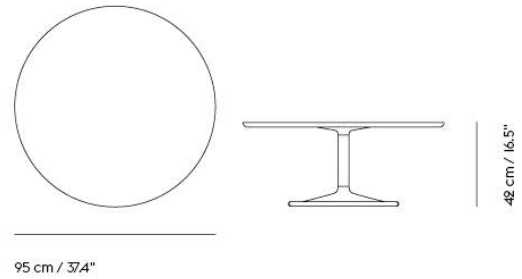

**SOFT COFFEE TABLE / Ø 95 H: 42 CM / Ø
37.4 H: 16.5"**

Shipper Colli	3
Gross Weight (kg)	27.823
Net Weight (kg)	22.467
Warranty period	5 years

Item No.	Color	Contract Price	Lead Time
Ready-To-Ship			
10766	Beige Green Laminate/Beige Green	SEK 8.556,10	-
10764	Black Nanolaminate/Black	SEK 9.025,70	-
10765	Grey Linoleum/Grey	SEK 8.556,10	-
10768	Dark Oiled Oak/Black	SEK 9.455,70	-
10767	Solid Oak/Grey	SEK 9.455,70	-