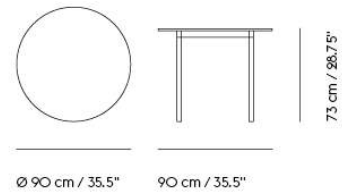

Shipper Colli	2
Gross Weight (kg)	14.95
Net Weight (kg)	9.17
Base color options	White, Black
Warranty Period	10 years

Item No.	Color	Contract Price	Lead Time
Made-To-Order			
64068	Black Laminate/Plywood/Black	SEK 10.315,70	6 weeks
64067	Black Laminate/Plywood/White	SEK 10.315,70	6 weeks
64066	White Laminate/Plywood/Black	SEK 10.315,70	6 weeks
64065	White Laminate/Plywood/White	SEK 10.315,70	6 weeks
64076	Black Nanolaminate/Plywood/Black	SEK 13.325,70	6 weeks
64075	Black Nanolaminate/Plywood/White	SEK 13.325,70	6 weeks
64074	White Nanolaminate/Plywood/Black	SEK 13.325,70	6 weeks
64073	White Nanolaminate/Plywood/White	SEK 13.325,70	6 weeks
64795	Lacquered Oak Veneer/Plywood/Black	SEK 11.605,70	6 weeks
64794	Lacquered Oak Veneer/Plywood/White	SEK 11.605,70	6 weeks
64070	Black Linoleum/Plywood/Black	SEK 11.175,70	6 weeks
64069	Black Linoleum/Plywood/White	SEK 11.175,70	6 weeks