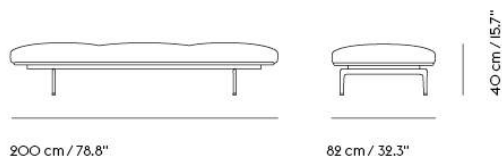

Shipper Colli 1
Gross Weight (kg) 50
Net Weight (kg) 40
Warranty Period 5 years

Item No.	Color	Contract Price	Lead Time
Made-To-Order			
69472	Remix - All Colors	SEK 21.065,70	6 weeks
69474	Canvas - All Colors	SEK 24.075,70	6 weeks
69473	Clara - All Colors	SEK 24.075,70	6 weeks
91394	Colline - All Colors	SEK 24.075,70	6 weeks
69466	Fiord - All Colors	SEK 24.075,70	6 weeks
69469	Steelcut - All Colors	SEK 24.075,70	6 weeks
69468	Steelcut Trio - All Colors	SEK 24.075,70	6 weeks
69470	Hallingdal - All Colors	SEK 25.795,70	6 weeks
69485	Balder - All Colors	SEK 26.225,70	6 weeks
91161	Beck - All Colors	SEK 26.225,70	6 weeks
68339	Clay - All Colors	SEK 26.225,70	6 weeks
69475	Divina - All Colors	SEK 26.225,70	6 weeks
69476	Divina MD - All Colors	SEK 26.225,70	6 weeks
69477	Divina Melange - All Colors	SEK 26.225,70	6 weeks
76256	Ecriture - All Colors	SEK 26.225,70	6 weeks
97568	Hearth - All Colors	SEK 26.225,70	6 weeks
91525	Planum - All Colors	SEK 26.225,70	6 weeks
69486	Twill Weave - All Colors	SEK 26.225,70	6 weeks
69484	Vidar - All Colors	SEK 26.225,70	6 weeks
Extras			
83061	Leather care set for Refine Leather	SEK 172,00	-