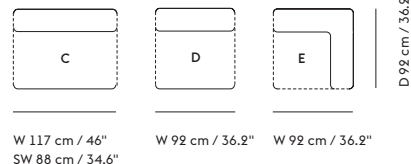

CENTER & CORNER MODULES