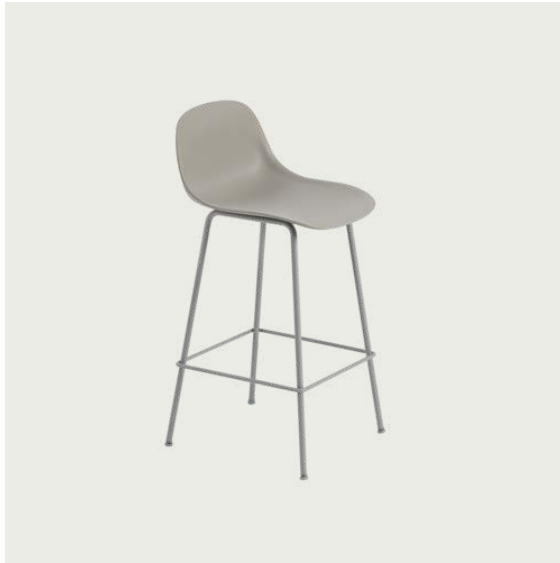

FIBER COUNTER STOOL / TUBE BASE - WITH BACKREST - 65 CM / 25.6"

Shipper Colli	1
Gross Weight (kg)	7
Net Weight (kg)	5.1
Base color options	Anthracite Black, Dusty Green, Grey or White
Warranty Period	10 years

Item No.	Color	Contract Price	Lead Time
Ready-To-Ship			
58917	Black/Anthracite Black (Recycled Plastic)	SEK 2.450,10	-
58918	Grey/Grey (Recycled Plastic)	SEK 2.450,10	-
58919	Natural White/White (Recycled Plastic)	SEK 2.450,10	-
Made-To-Order			
59078	Dusty Green/Dusty Green (Recycled Plastic)	SEK 2.450,10	3 weeks
59079	Ochre/Black (Recycled Plastic)	SEK 2.450,10	3 weeks
23690	Remix - All Colors	SEK 4.381,70	4 weeks
23698	Canvas - All Colors	SEK 4.858,10	4 weeks
23697	Clara - All Colors	SEK 4.858,10	4 weeks
59562	Fiord - All Colors	SEK 4.858,10	4 weeks
55028	Hero - All Colors	SEK 4.858,10	4 weeks
19675	Re-wool - All Colors	SEK 4.858,10	4 weeks
19563	Sabi - All Colors	SEK 4.858,10	4 weeks
23691	Steelcut - All Colors	SEK 4.858,10	4 weeks
23692	Steelcut Trio - All Colors	SEK 4.858,10	4 weeks
23693	Hallingdal - All Colors	SEK 5.202,10	4 weeks
55145	Balder - All Colors	SEK 5.327,70	4 weeks
13684	Beck - All Colors	SEK 5.327,70	4 weeks
58017	Clay - All Colors	SEK 5.327,70	4 weeks
23694	Divina - All Colors	SEK 5.327,70	4 weeks
23699	Divina MD - All Colors	SEK 5.327,70	4 weeks

VARIANTS MARKED WITH *** WILL BE MADE-TO-ORDER OR DISCONTINUED
WHEN OUT OF STOCK
FOR MORE INFORMATION VISIT MUUTO.COM

26% rabatt ska dras av på angivna priser

MUUTO