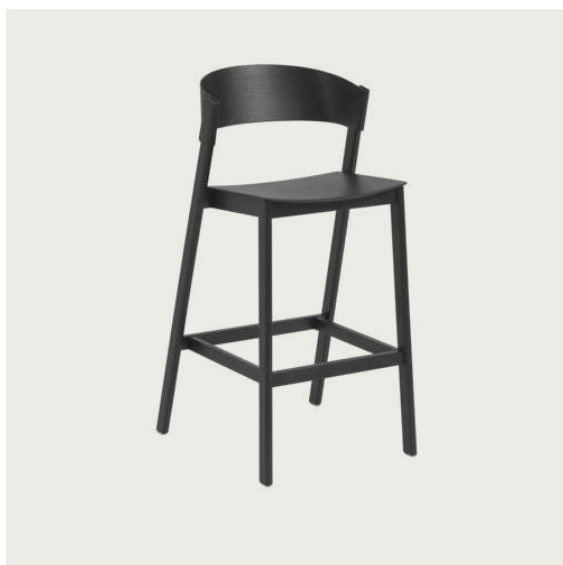

Shipper Colli	1
Gross Weight (kg)	9.15
Net Weight (kg)	6.25
Base color options	Black, Dark Beige, Green, Oak or Stained Dark Brown
Warranty Period	10 Years

Item No.	Color	Contract Price	Lead Time
Ready-To-Ship			
33102	Black	SEK 5.804,10	-
33107	Dark Beige	SEK 5.804,10	-
33104	Green	SEK 5.804,10	-
33101	Oak	SEK 5.804,10	-
33105	Stained Dark Brown	SEK 5.804,10	-
Made-To-Order			
33121	Remix - All Colors	SEK 6.578,10	7 weeks
33129	Canvas - All Colors	SEK 7.047,70	7 weeks
33128	Clara - All Colors	SEK 7.047,70	7 weeks
33134	Colline - All Colors	SEK 7.047,70	7 weeks
33139	Fiord - All Colors	SEK 7.047,70	7 weeks
33136	Re-wool - All Colors	SEK 7.047,70	7 weeks
33133	Sabi - All Colors	SEK 7.047,70	7 weeks
33122	Steelcut - All Colors	SEK 7.047,70	7 weeks
33123	Steelcut Trio - All Colors	SEK 7.047,70	7 weeks
33124	Hallingdal - All Colors	SEK 7.180,10	7 weeks
33119	Beck - All Colors	SEK 7.305,70	7 weeks
33131	Clay - All Colors	SEK 7.305,70	7 weeks
33125	Divina - All Colors	SEK 7.305,70	7 weeks
33126	Divina MD - All Colors	SEK 7.305,70	7 weeks
33127	Divina Melange - All Colors	SEK 7.305,70	7 weeks