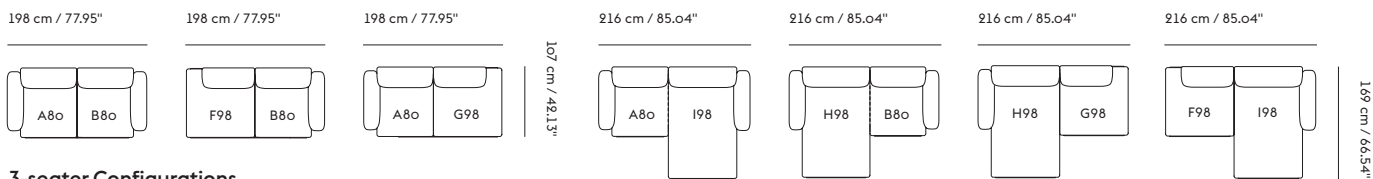

INSPIRATION FOR YOUR CONFIGURATION

2-seater Configurations

3-seater Configurations