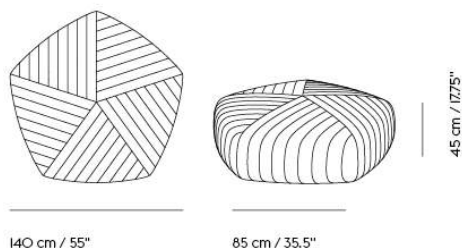

Shipper Colli | 1
Gross Weight (kg) | 56
Net Weight (kg) | 41
Warranty Period | 10 years

Item No.	Color	Contract Price	Lead Time
Made-To-Order			
97146	Remix - All Colors	SEK 21.065,70	6 weeks
97123	Canvas - All Colors	SEK 22.355,70	6 weeks
97128	Fiord - All Colors	SEK 22.355,70	6 weeks
76308	Re-wool - All Colors	SEK 22.355,70	6 weeks
76304	Sabi - All Colors	SEK 22.355,70	6 weeks
97121	Steelcut - All Colors	SEK 22.355,70	6 weeks
97148	Steelcut Trio - All Colors	SEK 22.355,70	6 weeks
66663	Beck - All Colors	SEK 26.655,70	6 weeks
76312	Clay - All Colors	SEK 26.655,70	6 weeks
97126	Divina - All Colors	SEK 26.655,70	6 weeks
97125	Divina MD - All Colors	SEK 26.655,70	6 weeks
97127	Divina Melange - All Colors	SEK 26.655,70	6 weeks
76316	Ecriture - All Colors	SEK 26.655,70	6 weeks
97689	Hearth - All Colors	SEK 26.655,70	6 weeks
97147	Planum - All Colors	SEK 26.655,70	6 weeks
97303	Twill Weave - All Colors	SEK 26.655,70	6 weeks
COM/COL & Specials			
97129	COM - Textile	SEK 22.355,70	6 weeks