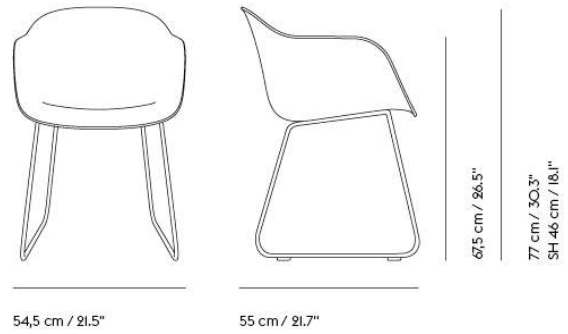

FIBER ARMCHAIR / SLED BASE - FRONT UPHOLSTERY

Shipper Colli	1
Gross Weight (kg)	10.3
Net Weight (kg)	7.7
Base color options	Anthracite Black, Grey, Dusty Green or White
Shell Color Options	Black, Dusty Green, Grey, Natural White or Ochre
Warranty Period	10 years

Item No.	Color	Contract Price	Lead Time
Made-To-Order			
29132	Remix - Matching Shell/Base	SEK 4.858,10	4 weeks
29133	Remix - Ochre Shell/Base	SEK 4.858,10	4 weeks
29148	Canvas - Matching Shell/Base	SEK 5.671,70	4 weeks
29149	Canvas - Ochre Shell/Base	SEK 5.671,70	4 weeks
29146	Clara - Matching Shell/Base	SEK 5.671,70	4 weeks
29147	Clara - Ochre Shell/Base	SEK 5.671,70	4 weeks
59572	Fiord - Matching Shell/Base	SEK 5.671,70	4 weeks
59573	Fiord - Ochre Shell/Base	SEK 5.671,70	4 weeks
55064	Hero - Matching Shell/Base	SEK 5.671,70	4 weeks
55065	Hero - Ochre Shell/Base	SEK 5.671,70	4 weeks
19687	Re-wool - Matching Shell/Base	SEK 5.671,70	4 weeks
19688	Re-wool - Ochre Shell/Base	SEK 5.671,70	4 weeks
19575	Sabi - Matching Shell/Base	SEK 5.671,70	4 weeks
19576	Sabi - Ochre Shell/Base	SEK 5.671,70	4 weeks
29134	Steelcut - Matching Shell/Base	SEK 5.671,70	4 weeks
29135	Steelcut - Ochre Shell/Base	SEK 5.671,70	4 weeks
29136	Steelcut Trio - Matching Shell/Base	SEK 5.671,70	4 weeks
29137	Steelcut Trio - Ochre Shell/Base	SEK 5.671,70	4 weeks
29138	Hallingdal - Matching Shell/Base	SEK 6.359,70	4 weeks
29139	Hallingdal - Ochre Shell/Base	SEK 6.359,70	4 weeks
55181	Balder - Matching Shell/Base	SEK 6.492,10	4 weeks

VARIANTS MARKED WITH *** WILL BE MADE-TO-ORDER OR DISCONTINUED WHEN OUT OF STOCK
FOR MORE INFORMATION VISIT MUUTO.COM

26% rabatt ska dras av på angivna priser

MUUTO