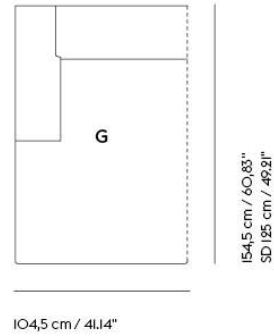

# CONNECT SOFT MODULAR SOFA / LEFT ARMREST CHAISE LOUNGE (G)

Shipper Colli	1
Gross Weight (kg)	67.2
Net Weight (kg)	52.1
Please note	This product features an armrest on the left-hand side when facing the product from the front.
Warranty Period	10 years