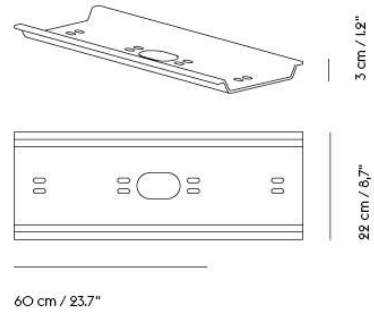

Shipper Colli 1
Gross Weight (kg) 0.212
Net Weight (kg) 0.181
Warranty Period 5 years

Item No.	Color	Contract Price	Lead Time
Ready-To-Ship			
39970	Dark Grey	SEK 841,90	-