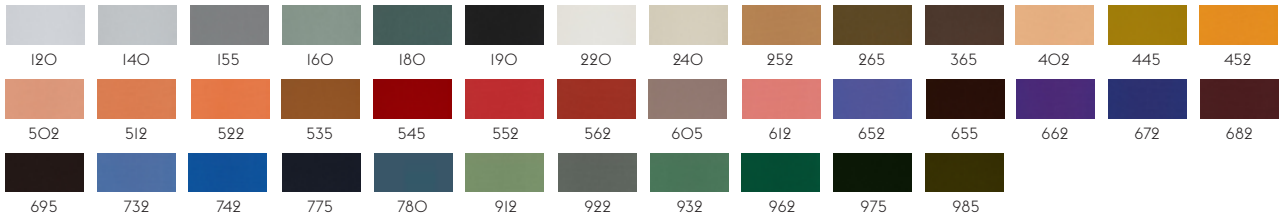

STEELCUT BY KVADRAT

Designer: Dijkmeijer & Ridolfo.
Composition: 90% new wool worsted, 10% nylon.
Durability: 80,000 Martindale / Lightfastness 5-7 (ISO 1-8).
Sustainability: Complies with both EU ecolabel "The Flower" and Greenguard Gold Certification.

110