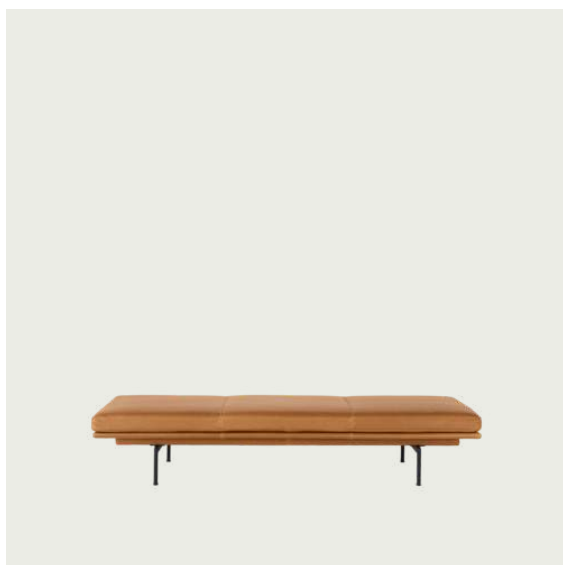

Shipper Colli 1
Gross Weight (kg) 50
Net Weight (kg) 40
Warranty Period 5 years

Item No.	Color	Contract Price	Lead Time
Made-To-Order			
69472	Remix - All Colors	SEK 21.065,70	6 weeks
69474	Canvas - All Colors	SEK 24.075,70	6 weeks
69473	Clara - All Colors	SEK 24.075,70	6 weeks
91394	Colline - All Colors	SEK 24.075,70	6 weeks
69466	Fiord - All Colors	SEK 24.075,70	6 weeks
69469	Steelcut - All Colors	SEK 24.075,70	6 weeks
69468	Steelcut Trio - All Colors	SEK 24.075,70	6 weeks
69470	Hallingdal - All Colors	SEK 25.795,70	6 weeks
69485	Balder - All Colors	SEK 26.225,70	6 weeks
91161	Beck - All Colors	SEK 26.225,70	6 weeks
68339	Clay - All Colors	SEK 26.225,70	6 weeks
69475	Divina - All Colors	SEK 26.225,70	6 weeks
69476	Divina MD - All Colors	SEK 26.225,70	6 weeks
69477	Divina Melange - All Colors	SEK 26.225,70	6 weeks
76256	Ecriture - All Colors	SEK 26.225,70	6 weeks
97568	Hearth - All Colors	SEK 26.225,70	6 weeks
91525	Planum - All Colors	SEK 26.225,70	6 weeks
69486	Twill Weave - All Colors	SEK 26.225,70	6 weeks
69484	Vidar - All Colors	SEK 26.225,70	6 weeks
Extras			
83061	Leather care set for Refine Leather	SEK 172,00	-