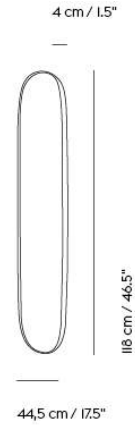

Shipper Colli 1
Gross Weight (kg) 16.2
Net Weight (kg) 11.8
Warranty Period 5 years

Item No.	Color	Contract Price	Lead Time
Ready-To-Ship			
21917	Rose/Clear	SEK 5.460,10	-
21915	Dark Green/Clear	SEK 5.460,10	-
21911	Grey/Clear	SEK 5.460,10	-
21914	Rose/Rose	SEK 5.460,10	-
21916	Taupe/Clear	SEK 5.460,10	-
21913	Taupe/Taupe	SEK 5.460,10	-