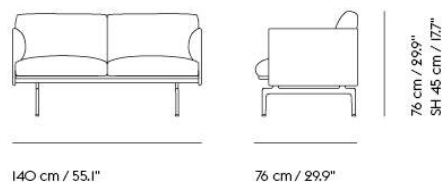

OUTLINE STUDIO SOFA / 140 CM / 55.1" - BLACK BASE - SH: 45 CM / 17.7"

Shipper Colli	1
Gross Weight (kg)	41
Net Weight (kg)	36
Warranty Period	10 years

Item No.	Color	Contract Price	Lead Time
Made-To-Order			
73142	Remix - All Colors	SEK 24.505,70	6 weeks
73144	Canvas - All Colors	SEK 29.665,70	6 weeks
73143	Clara - All Colors	SEK 29.665,70	6 weeks
91409	Colline - All Colors	SEK 29.665,70	6 weeks
73136	Fiord - All Colors	SEK 29.665,70	6 weeks
73139	Steelcut - All Colors	SEK 29.665,70	6 weeks
73138	Steelcut Trio - All Colors	SEK 29.665,70	6 weeks
73140	Hallingdal - All Colors	SEK 31.815,70	6 weeks
73156	Balder - All Colors	SEK 33.105,70	6 weeks
85753	Beck - All Colors	SEK 33.105,70	6 weeks
68376	Clay - All Colors	SEK 33.105,70	6 weeks
73145	Divina - All Colors	SEK 33.105,70	6 weeks
73146	Divina MD - All Colors	SEK 33.105,70	6 weeks
73147	Divina Melange - All Colors	SEK 33.105,70	6 weeks
76271	Ecriture - All Colors	SEK 33.105,70	6 weeks
97583	Hearth - All Colors	SEK 33.105,70	6 weeks
91540	Planum - All Colors	SEK 33.105,70	6 weeks
73157	Twill Weave - All Colors	SEK 33.105,70	6 weeks
73154	Vidar - All Colors	SEK 33.105,70	6 weeks
Extras			
83061	Leather care set for Refine Leather	SEK 172,00	-