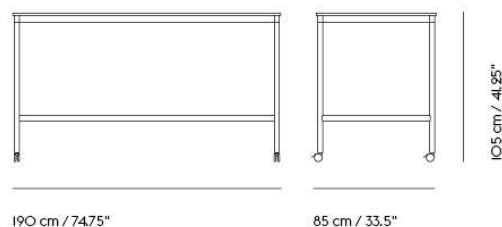

# BASE HIGH TABLE / WITH CASTORS / 190 X 85 H: 95 CM / 74.8 X 33.5 H: 37.4"

Shipper Colli	2
Gross Weight (kg)	46
Net Weight (kg)	39.25
Base color options	White, Black
Warranty Period	10 years

Item No.	Color	Contract Price	Lead Time
<b>Made-To-Order</b>			
64315	Black Laminate/Plywood/Black	SEK 18.485,70	8 weeks
64379	Black Laminate/Plywood/White	SEK 18.485,70	8 weeks
64354	White Laminate/Plywood/Black	SEK 18.485,70	8 weeks
64418	White Laminate/Plywood/White	SEK 18.485,70	8 weeks
64331	Black Nanolaminat/Plywood/Black	SEK 22.785,70	8 weeks
64395	Black Nanolaminat/Plywood/White	SEK 22.785,70	8 weeks
64363	White Nanolaminat/Plywood/Black	SEK 22.785,70	8 weeks
64427	White Nanolaminat/Plywood/White	SEK 22.785,70	8 weeks
64339	Lacquered Oak Veneer/Plywood/Black	SEK 22.785,70	8 weeks
64403	Lacquered Oak Veneer/Plywood/White	SEK 22.785,70	8 weeks
64323	Black Linoleum/Plywood/Black	SEK 20.205,70	8 weeks
64387	Black Linoleum/Plywood/White	SEK 20.205,70	8 weeks

# BASE HIGH TABLE / WITH CASTORS / 190 X 85 H: 105 CM / 74.8 X 33.5 H: 41.3"

Shipper Colli	2
Gross Weight (kg)	47
Net Weight (kg)	40.25
Base color options	White, Black
Warranty Period	10 years

Item No.	Color	Contract Price	Lead Time
<b>Made-To-Order</b>			
64314	Black Laminate/Plywood/Black	SEK 18.485,70	8 weeks
64378	Black Laminate/Plywood/White	SEK 18.485,70	8 weeks
64355	White Laminate/Plywood/Black	SEK 18.485,70	8 weeks
64417	White Laminate/Plywood/White	SEK 18.485,70	8 weeks
64330	Black Nanolaminate/Plywood/Black	SEK 24.505,70	8 weeks
64394	Black Nanolaminate/Plywood/White	SEK 24.505,70	8 weeks
64362	White Nanolaminate/Plywood/Black	SEK 24.505,70	8 weeks
64426	White Nanolaminate/Plywood/White	SEK 24.505,70	8 weeks
64338	Lacquered Oak Veneer/Plywood/Black	SEK 22.785,70	8 weeks
64402	Lacquered Oak Veneer/Plywood/White	SEK 22.785,70	8 weeks
64319	Black Linoleum/Plywood/Black	SEK 20.205,70	8 weeks
64383	Black Linoleum/Plywood/White	SEK 20.205,70	8 weeks