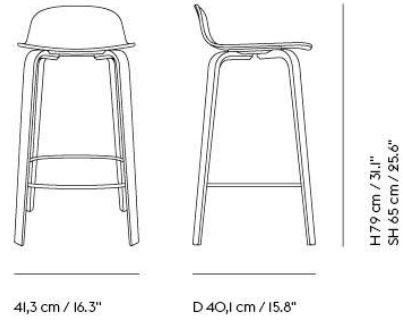

VISU COUNTER STOOL WOOD BASE - 65 CM / 25.6"

Shipper Colli	1
Gross Weight (kg)	5.6
Net Weight (kg)	4.08
Base color options	Black, Dark Green, Grey, Oak or Tan Rose
Warranty Period	5 years

Item No.	Color	Contract Price	Lead Time
Ready-To-Ship			
16131	Black/Black	SEK 4.639,70	-
16134	Dark Green/Dark Green	SEK 4.639,70	-
16132	Grey/Grey	SEK 4.639,70	-
16130	Oak/Oak	SEK 4.639,70	-
16135	Tan Rose/Tan Rose	SEK 4.639,70	-
16139	White/Oak	SEK 4.639,70	-
Made-To-Order			
21710	Remix - All Colors	SEK 5.546,10	7 weeks
21722	Canvas - All Colors	SEK 5.804,10	7 weeks
21721	Clara - All Colors	SEK 5.804,10	7 weeks
70386	Colline - All Colors	SEK 5.804,10	7 weeks
18937	Fiord - All Colors	SEK 5.804,10	7 weeks
70388	Re-wool - All Colors	SEK 5.804,10	7 weeks
70385	Sabi - All Colors	SEK 5.804,10	7 weeks
21712	Steelcut - All Colors	SEK 5.804,10	7 weeks
21713	Steelcut Trio - All Colors	SEK 5.804,10	7 weeks
21714	Hallingdal - All Colors	SEK 6.492,10	7 weeks
18919	Balder - All Colors	SEK 6.703,70	7 weeks
18808	Beck - All Colors	SEK 6.703,70	7 weeks
69144	Clay - All Colors	SEK 6.703,70	7 weeks
21715	Divina - All Colors	SEK 6.703,70	7 weeks

VARIANTS MARKED WITH *** WILL BE MADE-TO-ORDER OR DISCONTINUED WHEN OUT OF STOCK
FOR MORE INFORMATION VISIT MUUTO.COM

26% rabatt ska dras av på angivna priser

MUUTO