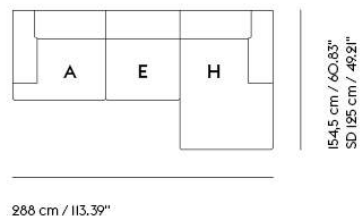

CONNECT SOFT MODULAR SOFA / 3-SEATER - CONFIGURATION 2

Shipper Colli	3
Gross Weight (kg)	159.2
Net Weight (kg)	122.8
Warranty Period	10 years

Item No.	Color	Contract Price	Lead Time
Made-To-Order			
96020	Re-wool 128	SEK 53,315,70	6 weeks
96021	Clay 12	SEK 58,475,70	6 weeks