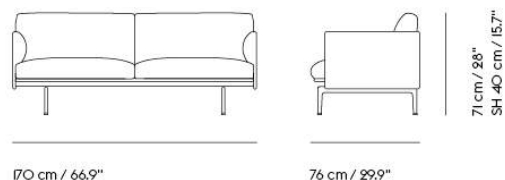

OUTLINE STUDIO SOFA / 170 CM / 66.9" - BLACK BASE

Shipper Colli	1
Gross Weight (kg)	64
Net Weight (kg)	50
Warranty Period	10 years

Item No.	Color	Contract Price	Lead Time
Made-To-Order			
69296	Remix - All Colors	SEK 26.225,70	6 weeks
69298	Canvas - All Colors	SEK 30.095,70	6 weeks
69297	Clara - All Colors	SEK 30.095,70	6 weeks
91386	Colline - All Colors	SEK 30.095,70	6 weeks
69290	Fiord - All Colors	SEK 30.095,70	6 weeks
69293	Steelcut - All Colors	SEK 30.095,70	6 weeks
69292	Steelcut Trio - All Colors	SEK 30.095,70	6 weeks
69294	Hallingdal - All Colors	SEK 32.675,70	6 weeks
69309	Balder - All Colors	SEK 34.395,70	6 weeks
85732	Beck - All Colors	SEK 34.395,70	6 weeks
68371	Clay - All Colors	SEK 34.395,70	6 weeks
69299	Divina - All Colors	SEK 34.395,70	6 weeks
69300	Divina MD - All Colors	SEK 34.395,70	6 weeks
69301	Divina Melange - All Colors	SEK 34.395,70	6 weeks
76248	Ecriture - All Colors	SEK 34.395,70	6 weeks
97560	Hearth - All Colors	SEK 34.395,70	6 weeks
91517	Planum - All Colors	SEK 34.395,70	6 weeks
69310	Twill Weave - All Colors	SEK 34.395,70	6 weeks
69308	Vidar - All Colors	SEK 34.395,70	6 weeks
Extras			
83061	Leather care set for Refine Leather	SEK 172,00	-

VARIANTS MARKED WITH *** WILL BE MADE-TO-ORDER OR DISCONTINUED WHEN OUT OF STOCK
FOR MORE INFORMATION VISIT MUUTO.COM

26% rabatt ska dras av på angivna priser

MUUTO