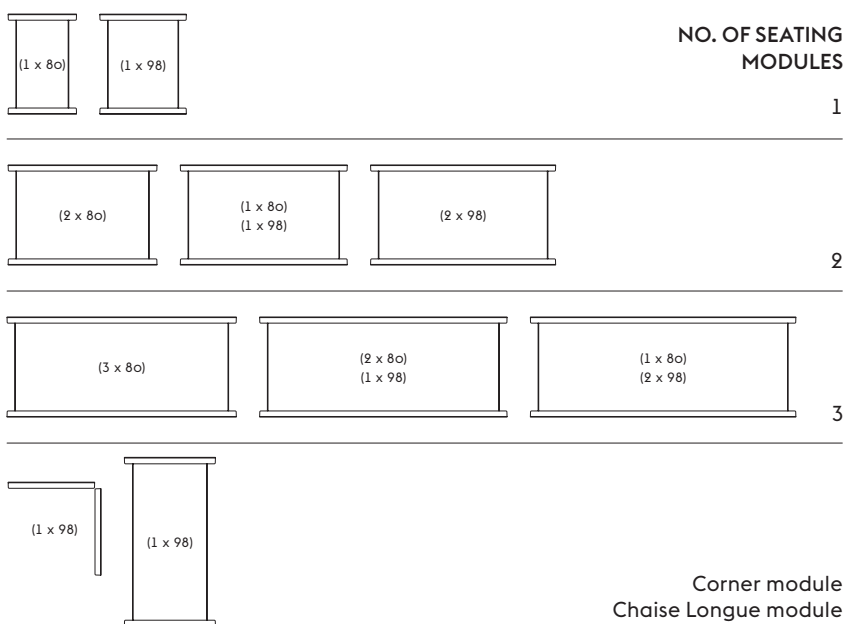

2. FRAME SECTIONS

Choose the frame section(s) that match the seating modules of the desired configuration (10 frame sections to choose from in total). We recommend using as few frame sections as possible when creating your own configuration for a clean appearance.

A Frame Corner Section must always be supported by sections in the two open directions.

A configuration with chaise longue modules H98 or I98 must be created using at least 2 sections in total.