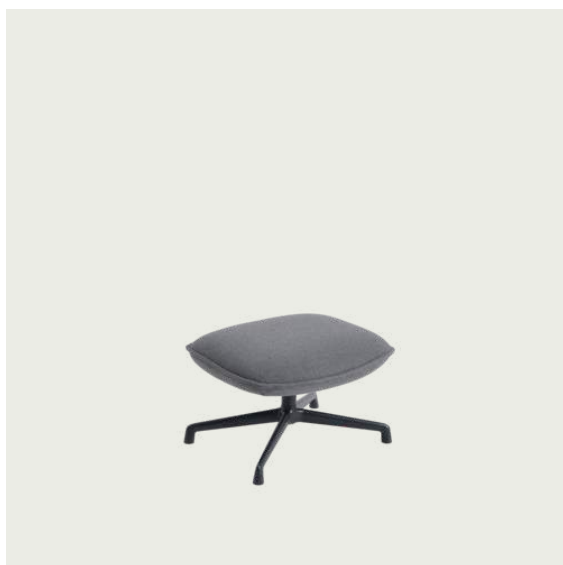

Shipper Colli	1
Gross Weight (kg)	20
Net Weight (kg)	18
Base color options	Anthracite Black or Chrome
Warranty Period	10 years

Item No.	Color	Contract Price	Lead Time
Made-To-Order			
10884	Clara - All Colors	SEK 9.025,70	4 weeks
10932	Colline - All Colors	SEK 9.025,70	4 weeks
10883	Fiord - All Colors	SEK 9.025,70	4 weeks
10926	Re-wool - All Colors	SEK 9.025,70	4 weeks
10928	Sabi - All Colors	SEK 9.025,70	4 weeks
10881	Steelcut - All Colors	SEK 9.025,70	4 weeks
10882	Steelcut Trio - All Colors	SEK 9.025,70	4 weeks
10886	Hallingdal - All Colors	SEK 9.885,70	4 weeks
10891	Still - All Colors	SEK 9.885,70	4 weeks
10893	Balder - All Colors	SEK 10.315,70	4 weeks
16625	Beck - All Colors	SEK 10.315,70	4 weeks
10923	Clay - All Colors	SEK 10.315,70	4 weeks
10887	Divina - All Colors	SEK 10.315,70	4 weeks
10888	Divina MD - All Colors	SEK 10.315,70	4 weeks
10889	Divina Melange - All Colors	SEK 10.315,70	4 weeks
10935	Ecriture - All Colors	SEK 10.315,70	4 weeks
16633	Hearth - All Colors	SEK 10.315,70	4 weeks
10930	Planum - All Colors	SEK 10.315,70	4 weeks
10890	Twill Weave - All Colors	SEK 10.315,70	4 weeks
10892	Vidar - All Colors	SEK 10.315,70	4 weeks

Extras

VARIANTS MARKED WITH *** WILL BE MADE-TO-ORDER OR DISCONTINUED WHEN OUT OF STOCK
FOR MORE INFORMATION VISIT MUUTO.COM

26% rabatt ska dras av på angivna priser

MUUTO