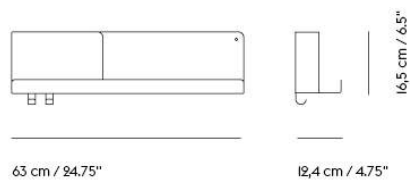

FOLDED SHELVES / 63 X 16,5 CM / 24.75 X 6.5"

Shipper Colli	1
Gross Weight (kg)	3.4
Net Weight (kg)	2.85
Warranty Period	5 years

Item No.	Color	Contract Price	Lead Time
Ready-To-Ship			
24021	Black	SEK 1.285,70	-
24037	Blue-Grey	SEK 1.285,70	-
24033	Burnt Orange	SEK 1.285,70	-
24061	Deep Red	SEK 1.285,70	-
24025	Grey	SEK 1.285,70	-
24029	Olive	SEK 1.285,70	-