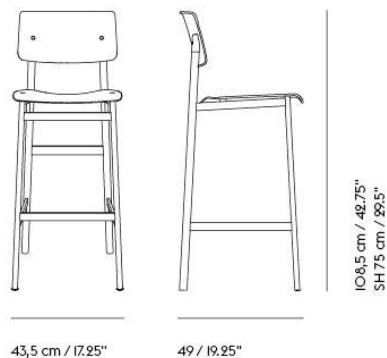

Shipper Colli	1
Gross Weight (kg)	12.05
Net Weight (kg)	8.5
Base color options	Black, Deep Red, Dusty Green or Grey
Warranty Period	10 years

Item No.	Color	Contract Price	Lead Time
Ready-To-Ship			
30245	Black/Black	SEK 4.514,10	-
30241	Oak/Black	SEK 4.514,10	-
30261	Oak/Deep Red	SEK 4.514,10	-
30244	Oak/Dusty Green	SEK 4.514,10	-
30262	Oak/Grey	SEK 4.514,10	-
30268	Stained Dark Brown/Black	SEK 4.514,10	-
Made-To-Order			
30263	Stained Dark Brown/Grey	SEK 4.514,10	>MOQ: 4 7 weeks
40405	Remix - Black/Black	SEK 5.890,10	>MOQ: 4 7 weeks
40406	Remix - Black/Dark Stained Brown	SEK 5.890,10	>MOQ: 4 7 weeks
40401	Remix - Black/Oak	SEK 5.890,10	>MOQ: 4 7 weeks
34596	Remix - Deep Red/Oak	SEK 5.890,10	>MOQ: 4 7 weeks
40404	Remix - Dusty Green/Oak	SEK 5.890,10	>MOQ: 4 7 weeks
34486	Remix - Grey/Oak	SEK 5.890,10	>MOQ: 4 7 weeks
34694	Remix - Grey/Stained Dark Brown	SEK 5.890,10	>MOQ: 4 7 weeks
40485	Canvas - Black/Black	SEK 6.148,10	>MOQ: 4 7 weeks
40486	Canvas - Black/Dark Stained Brown	SEK 6.148,10	>MOQ: 4 7 weeks
40481	Canvas - Black/Oak	SEK 6.148,10	>MOQ: 4 7 weeks
34604	Canvas - Deep Red/Oak	SEK 6.148,10	>MOQ: 4 7 weeks
40484	Canvas - Dusty Green/Oak	SEK 6.148,10	>MOQ: 4 7 weeks
34494	Canvas - Grey/Oak	SEK 6.148,10	>MOQ: 4 7 weeks

VARIANTS MARKED WITH *** WILL BE MADE-TO-ORDER OR DISCONTINUED WHEN OUT OF STOCK FOR MORE INFORMATION VISIT MUUTO.COM

26% rabatt ska dras av på angivna priser