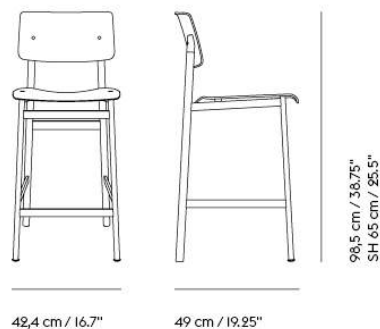

Shipper Colli	1
Gross Weight (kg)	11.55
Net Weight (kg)	8
Base color options	Black, Deep Red, Dusty Green or Grey
Warranty Period	10 years

Item No.	Color	Contract Price	Lead Time
Ready-To-Ship			
30225	Black/Black	SEK 4.514,10	-
30221	Oak/Black	SEK 4.514,10	-
30256	Oak/Deep Red	SEK 4.514,10	-
30224	Oak/Dusty Green	SEK 4.514,10	-
30257	Oak/Grey	SEK 4.514,10	-
30267	Stained Dark Brown/Black	SEK 4.514,10	-
Made-To-Order			
30258	Stained Dark Brown/Grey	SEK 4.514,10	>MOQ: 4 7 weeks
40205	Remix - Black/Black	SEK 5.890,10	>MOQ: 4 7 weeks
40206	Remix - Black/Dark Stained Brown	SEK 5.890,10	>MOQ: 4 7 weeks
40201	Remix - Black/Oak	SEK 5.890,10	>MOQ: 4 7 weeks
34577	Remix - Deep Red/Oak	SEK 5.890,10	>MOQ: 4 7 weeks
40204	Remix - Dusty Green/Oak	SEK 5.890,10	>MOQ: 4 7 weeks
34467	Remix - Grey/Oak	SEK 5.890,10	>MOQ: 4 7 weeks
34681	Remix - Grey/Stained Dark Brown	SEK 5.890,10	>MOQ: 4 7 weeks
40285	Canvas - Black/Black	SEK 6.148,10	>MOQ: 4 7 weeks
40286	Canvas - Black/Dark Stained Brown	SEK 6.148,10	>MOQ: 4 7 weeks
40281	Canvas - Black/Oak	SEK 6.148,10	>MOQ: 4 7 weeks
34585	Canvas - Deep Red/Oak	SEK 6.148,10	>MOQ: 4 7 weeks
34475	Canvas - Grey/Oak	SEK 6.148,10	>MOQ: 4 7 weeks
34688	Canvas - Grey/Stained Dark Brown	SEK 6.148,10	>MOQ: 4 7 weeks

VARIANTS MARKED WITH *** WILL BE MADE-TO-ORDER OR DISCONTINUED WHEN OUT OF STOCK
FOR MORE INFORMATION VISIT MUUTO.COM

26% rabatt ska dras av på angivna priser