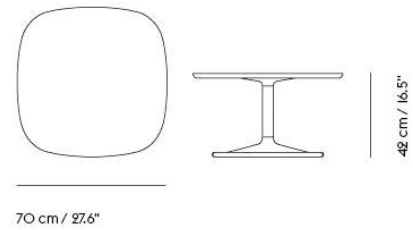

**SOFT COFFEE TABLE / 70 X 70 H: 42 CM /
27.6 X 27.6 H: 16.5"**

Shipper Colli	3
Gross Weight (kg)	21.823
Net Weight (kg)	17.417
Warranty period	5 years

Item No.	Color	Contract Price	Lead Time
Ready-To-Ship			
10771	Beige Green Laminate/Beige Green	SEK 7.735,70	-
10769	Black Nanolaminate/Black	SEK 8.212,10	-
10770	Grey Linoleum/Grey	SEK 7.735,70	-
10774	Dark Oiled Oak/Black	SEK 8.556,10	-
10772	Solid Oak/Grey	SEK 8.556,10	-