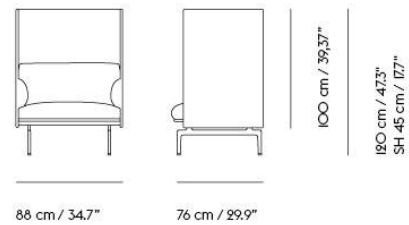

OUTLINE HIGHBACK SOFA 100 / 1-SEATER - POLISHED ALUMINUM BASE - SH: 45 CM / 17.7"

Shipper Colli	1
Gross Weight (kg)	63
Net Weight (kg)	54
Additional Information	Please note that the highback height for this product is 100 cm / 39.4"
Warranty Period	10 years

Item No.	Color	Contract Price	Lead Time
Made-To-Order			
73745	Remix - All Colors	SEK 27,945,70	6 weeks
73747	Canvas - All Colors	SEK 31,815,70	6 weeks
73746	Clara - All Colors	SEK 31,815,70	6 weeks
91434	Colline - All Colors	SEK 31,815,70	6 weeks
73739	Fiord - All Colors	SEK 31,815,70	6 weeks
73742	Steelcut - All Colors	SEK 31,815,70	6 weeks
73741	Steelcut Trio - All Colors	SEK 31,815,70	6 weeks
73743	Hallingdal - All Colors	SEK 34,395,70	6 weeks
73758	Balder - All Colors	SEK 36,115,70	6 weeks
85778	Beck - All Colors	SEK 36,115,70	6 weeks
68348	Clay - All Colors	SEK 36,115,70	6 weeks
73748	Divina - All Colors	SEK 36,115,70	6 weeks
73749	Divina MD - All Colors	SEK 36,115,70	6 weeks
73750	Divina Melange - All Colors	SEK 36,115,70	6 weeks
76296	Ecriture - All Colors	SEK 36,115,70	6 weeks
97608	Hearth - All Colors	SEK 36,115,70	6 weeks
91565	Planum - All Colors	SEK 36,115,70	6 weeks
73759	Twill Weave - All Colors	SEK 36,115,70	6 weeks
73757	Vidar - All Colors	SEK 36,115,70	6 weeks

Extras

83061	Leather care set for Refine Leather	SEK 172,00	-

VARIANTS MARKED WITH *** WILL BE MADE-TO-ORDER OR DISCONTINUED WHEN OUT OF STOCK
FOR MORE INFORMATION VISIT MUUTO.COM

26% rabatt ska dras av på angivna priser

MUUTO