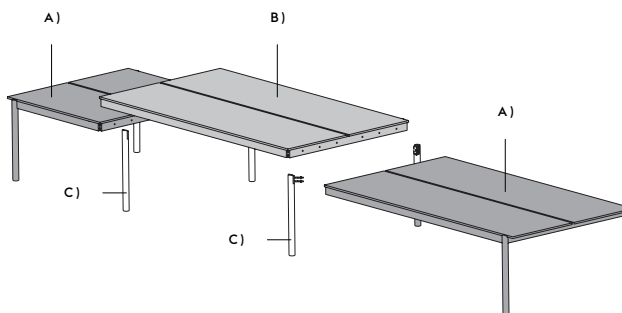

Example

OPTION B

1. TABLES / 2. ACCESSORIES / 3. LIGHTING / 4. TABLE POWER OUTLET / 5. INTEGRATED POWER / 6. CABLE TRAY