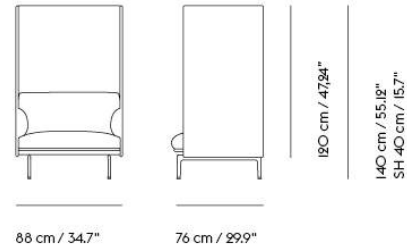

OUTLINE HIGHBACK SOFA 120 / 1-SEATER - BLACK BASE

Shipper Colli	1
Gross Weight (kg)	35
Net Weight (kg)	25
Additional Information	Please note that the highback height for this product is 120 cm / 47.2"
Warranty Period	10 years

Item No.	Color	Contract Price	Lead Time
Made-To-Order			
75350	Remix - All Colors	SEK 26.655,70	6 weeks
75430	Canvas - All Colors	SEK 30.955,70	6 weeks
75390	Clara - All Colors	SEK 30.955,70	6 weeks
75762	Colline - All Colors	SEK 30.955,70	6 weeks
75110	Fiord - All Colors	SEK 30.955,70	6 weeks
75230	Steelcut - All Colors	SEK 30.955,70	6 weeks
75190	Steelcut Trio - All Colors	SEK 30.955,70	6 weeks
75270	Hallingdal - All Colors	SEK 31.815,70	6 weeks
75030	Balder - All Colors	SEK 32.675,70	6 weeks
85608	Beck - All Colors	SEK 32.675,70	6 weeks
75710	Clay - All Colors	SEK 32.675,70	6 weeks
75470	Divina - All Colors	SEK 32.675,70	6 weeks
75510	Divina MD - All Colors	SEK 32.675,70	6 weeks
75550	Divina Melange - All Colors	SEK 32.675,70	6 weeks
76116	Ecriture - All Colors	SEK 32.675,70	6 weeks
97626	Hearth - All Colors	SEK 32.675,70	6 weeks
75782	Planum - All Colors	SEK 32.675,70	6 weeks
75070	Twill Weave - All Colors	SEK 32.675,70	6 weeks
75670	Vidar - All Colors	SEK 32.675,70	6 weeks

Extras

83061	Leather care set for Refine Leather	SEK 172,00	-

VARIANTS MARKED WITH *** WILL BE MADE-TO-ORDER OR DISCONTINUED
WHEN OUT OF STOCK
FOR MORE INFORMATION VISIT MUUTO.COM

26% rabatt ska dras av på angivna priser

MUUTO