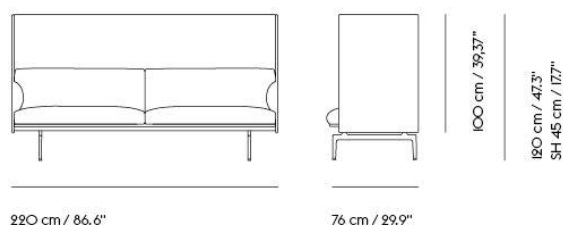

OUTLINE HIGHBACK SOFA 100 / 3-SEATER - POLISHED ALUMINUM BASE - SH: 45 CM / 17.7"

Shipper Colli	1
Gross Weight (kg)	75
Net Weight (kg)	69
Additional Information	Please note that the highback height for this product is 100 cm / 39.4"
Warranty Period	10 years

Item No.	Color	Contract Price	Lead Time
Made-To-Order			
69738	Remix - All Colors	SEK 42.135,70	6 weeks
69740	Canvas - All Colors	SEK 46.865,70	6 weeks
69739	Clara - All Colors	SEK 46.865,70	6 weeks
91406	Colline - All Colors	SEK 46.865,70	6 weeks
69732	Fiord - All Colors	SEK 46.865,70	6 weeks
69735	Steelcut - All Colors	SEK 46.865,70	6 weeks
69734	Steelcut Trio - All Colors	SEK 46.865,70	6 weeks
69736	Hallingdal - All Colors	SEK 49.445,70	6 weeks
69772	Balder - All Colors	SEK 52.885,70	6 weeks
85750	Beck - All Colors	SEK 52.885,70	6 weeks
68299	Clay - All Colors	SEK 52.885,70	6 weeks
69741	Divina - All Colors	SEK 52.885,70	6 weeks
69742	Divina MD - All Colors	SEK 52.885,70	6 weeks
69743	Divina Melange - All Colors	SEK 52.885,70	6 weeks
76268	Ecriture - All Colors	SEK 52.885,70	6 weeks
97580	Hearth - All Colors	SEK 52.885,70	6 weeks
91537	Planum - All Colors	SEK 52.885,70	6 weeks
69773	Twill Weave - All Colors	SEK 52.885,70	6 weeks
69750	Vidar - All Colors	SEK 52.885,70	6 weeks

Extras

83061	Leather care set for Refine Leather	SEK 172,00	-

VARIANTS MARKED WITH *** WILL BE MADE-TO-ORDER OR DISCONTINUED WHEN OUT OF STOCK
FOR MORE INFORMATION VISIT MUUTO.COM

26% rabatt ska dras av på angivna priser

MUUTO