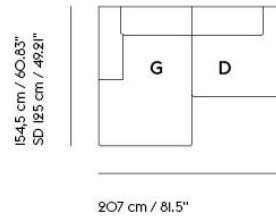

CONNECT SOFT MODULAR SOFA / 2-SEATER - CONFIGURATION 3

Shipper Colli	2
Gross Weight (kg)	113.2
Net Weight (kg)	86.4
Warranty Period	10 years

Item No.	Color	Contract Price	Lead Time
Made-To-Order			
96010	Re-wool 128	SEK 37.835,70	6 weeks
96011	Clay 12	SEK 41.705,70	6 weeks