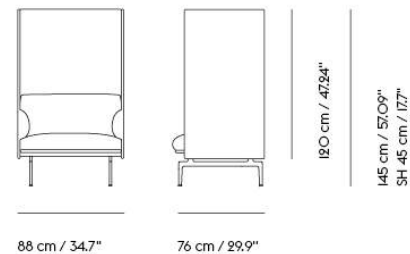

OUTLINE HIGHBACK SOFA I20 / I-SEATER - BLACK BASE - SH: 45 CM / 17.7"

Shipper Colli	1
Gross Weight (kg)	35
Net Weight (kg)	25
Additional Information	Please note that the highback height for this product is 120 cm / 47.2"
Warranty Period	10 years

Item No.	Color	Contract Price	Lead Time
Made-To-Order			
75370	Remix - All Colors	SEK 26.655,70	6 weeks
75450	Canvas - All Colors	SEK 30.095,70	6 weeks
75410	Clara - All Colors	SEK 30.095,70	6 weeks
75772	Colline - All Colors	SEK 30.095,70	6 weeks
75130	Fiord - All Colors	SEK 30.095,70	6 weeks
75250	Steelcut - All Colors	SEK 30.095,70	6 weeks
75210	Steelcut Trio - All Colors	SEK 30.095,70	6 weeks
75290	Hallingdal - All Colors	SEK 31.815,70	6 weeks
75050	Balder - All Colors	SEK 32.675,70	6 weeks
85618	Beck - All Colors	SEK 32.675,70	6 weeks
75730	Clay - All Colors	SEK 32.675,70	6 weeks
75490	Divina - All Colors	SEK 32.675,70	6 weeks
75530	Divina MD - All Colors	SEK 32.675,70	6 weeks
75570	Divina Melange - All Colors	SEK 32.675,70	6 weeks
76126	Ecriture - All Colors	SEK 32.675,70	6 weeks
97646	Hearth - All Colors	SEK 32.675,70	6 weeks
75792	Planum - All Colors	SEK 32.675,70	6 weeks
75090	Twill Weave - All Colors	SEK 32.675,70	6 weeks
75690	Vidar - All Colors	SEK 32.675,70	6 weeks

Extras

83061	Leather care set for Refine Leather	SEK 172,00	-

VARIANTS MARKED WITH *** WILL BE MADE-TO-ORDER OR DISCONTINUED
WHEN OUT OF STOCK
FOR MORE INFORMATION VISIT MUUTO.COM

26% rabatt ska dras av på angivna priser

MUUTO