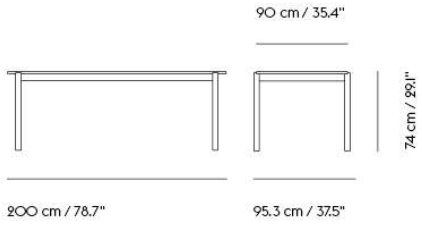

LINEAR WOOD TABLE / 200 X 90 CM / 78.7 X 35.4"

- Shipper Colli 1
- Gross Weight (kg) 36.6
- Net Weight (kg) 28.664
- Warranty Period 5 years

Item No.	Color	Contract Price	Lead Time
Ready-To-Ship			
30917	Oak Veneer/Oak	SEK 15,045,70	-

VARIANTS MARKED WITH *** WILL BE MADE-TO-ORDER OR DISCONTINUED WHEN OUT OF STOCK FOR MORE INFORMATION VISIT MUUTO.COM

26% rabatt ska dras av på angivna priser