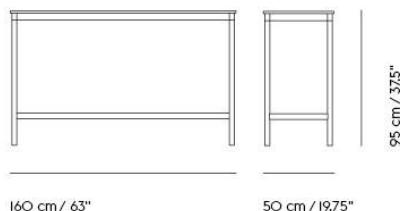

BASE HIGH TABLE / 160 X 50 H: 95 CM / 63 X 19.7 H: 37.4"

Shipper Colli	2
Gross Weight (kg)	23
Net Weight (kg)	17.22
Base color options	White, Black
Warranty Period	10 years

Item No.	Color	Contract Price	Lead Time
Made-To-Order			
62088	Black Laminate/Plywood/Black	SEK 16.765,70	8 weeks
62087	Black Laminate/Plywood/White	SEK 16.765,70	8 weeks
62086	White Laminate/Plywood/Black	SEK 16.765,70	8 weeks
62085	White Laminate/Plywood/White	SEK 16.765,70	8 weeks
62096	Black Nanolaminat/Plywood/Black	SEK 20.205,70	8 weeks
62095	Black Nanolaminat/Plywood/White	SEK 20.205,70	8 weeks
62094	White Nanolaminat/Plywood/Black	SEK 20.205,70	8 weeks
62093	White Nanolaminat/Plywood/White	SEK 20.205,70	8 weeks
64779	Lacquered Oak Veneer/Plywood/Black	SEK 19.345,70	8 weeks
64778	Lacquered Oak Veneer/Plywood/White	SEK 19.345,70	8 weeks
62090	Black Linoleum/Plywood/Black	SEK 18.485,70	8 weeks
62089	Black Linoleum/Plywood/White	SEK 18.485,70	8 weeks