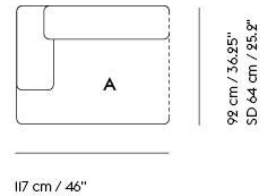

CONNECT MODULAR SOFA / LEFT ARMREST (A)

Shipper Colli	1
Gross Weight (kg)	55
Net Weight (kg)	50
Please note	This product features an armrest on the left-hand side when facing the product from the front.
Warranty Period	10 years

Item No.	Color	Contract Price	Lead Time
Ready-To-Ship			
11501-123	Remix I23 ***	SEK 14.615,70	-
Made-To-Order			
11501	Remix - All Colors	SEK 14.615,70	6 weeks
98260	Canvas - All Colors	SEK 17.625,70	6 weeks
11592	Clara - All Colors	SEK 17.625,70	6 weeks
95800	Colline - All Colors	SEK 17.625,70	6 weeks
98290	Fiord - All Colors	SEK 17.625,70	6 weeks
11581	Steelcut - All Colors	SEK 17.625,70	6 weeks
11541	Steelcut Trio - All Colors	SEK 17.625,70	6 weeks
11621	Hallingdal - All Colors	SEK 18.055,70	6 weeks
66550	Beck - All Colors	SEK 18.485,70	6 weeks
95700	Clay - All Colors	SEK 18.485,70	6 weeks
20261	Divina - All Colors	SEK 18.485,70	6 weeks
19021	Divina MD - All Colors	SEK 18.485,70	6 weeks
19041	Divina Melange - All Colors	SEK 18.485,70	6 weeks
76339	Ecriture - All Colors	SEK 18.485,70	6 weeks
66600	Hearth - All Colors	SEK 18.485,70	6 weeks
98778	Planum - All Colors	SEK 18.485,70	6 weeks
95900	Twill Weave - All Colors	SEK 18.485,70	6 weeks
76317	Vidar - All Colors	SEK 18.485,70	6 weeks

VARIANTS MARKED WITH *** WILL BE MADE-TO-ORDER OR DISCONTINUED WHEN OUT OF STOCK
FOR MORE INFORMATION VISIT MUUTO.COM

26% rabatt ska dras av på angivna priser

MUUTO