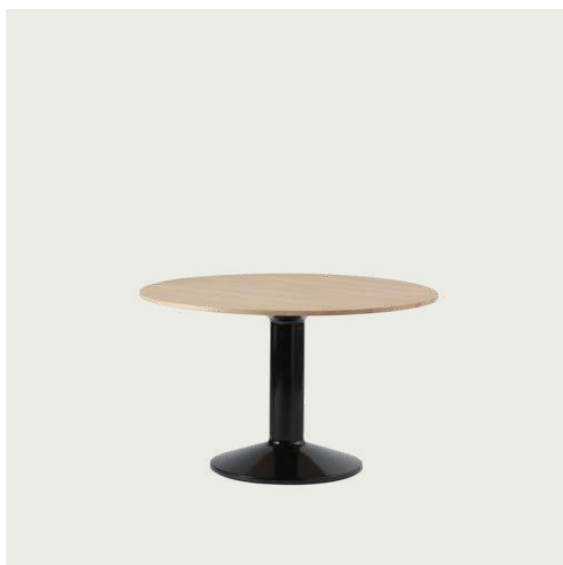

Shipper Colli	2
Gross Weight (kg)	67,09
Net Weight (kg)	48,996
Please note	Other color combinations are available upon request
Warranty Period	10 years

Item No.	Color	Contract Price	Lead Time
Ready-To-Ship			
32811	Black Linoleum/Black	SEK 26.655,70	-
32822	Dark Red Linoleum/Dark Red	SEK 26.655,70	-
32814	Dark Oiled Oak/Black	SEK 28.375,70	-
32816	Dark Oiled Oak/Dark Red	SEK 28.375,70	-
32815	Dark Oiled Oak/Grey	SEK 28.375,70	-
32817	Oiled Oak/Black	SEK 28.375,70	-
32819	Oiled Oak/Dark Red	SEK 28.375,70	-
32818	Oiled Oak/Grey	SEK 28.375,70	-