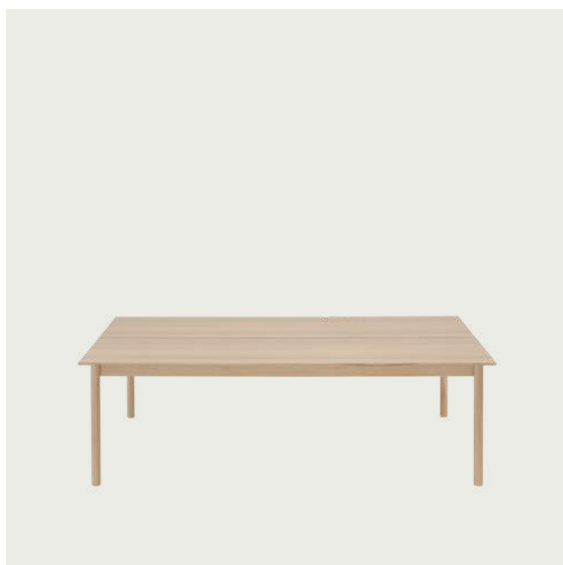

Shipper Colli	2
Gross Weight (kg)	75.007
Net Weight (kg)	63.71
Warranty Period	5 years

Item No.	Color	Contract Price	Lead Time
Ready-To-Ship			
59967	White Laminate/White ABS/Oak	SEK 20.205,70	-
50216	Black Nanolaminate/Black ABS/Black	SEK 24.935,70	-
59971	Black Nanolaminate/Black ABS/Oak	SEK 24.935,70	-
59966	Oak Veneer/Oak	SEK 21.495,70	-
50225	Black Lacquered Ash Veneer/Black	SEK 21.495,70	-