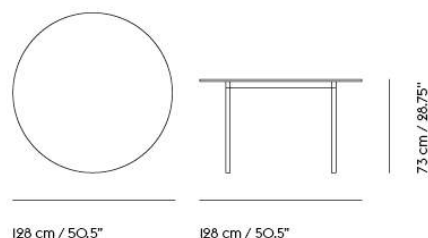

Shipper Colli	2
Gross Weight (kg)	23.5
Net Weight (kg)	18.75
Base color options	White, Black
Warranty Period	10 years

Item No.	Color	Contract Price	Lead Time
Made-To-Order			
64108	Black Laminate/Plywood/Black	SEK 10.315,70	6 weeks
64107	Black Laminate/Plywood/White	SEK 10.315,70	6 weeks
64106	White Laminate/Plywood/Black	SEK 10.315,70	6 weeks
64105	White Laminate/Plywood/White	SEK 10.315,70	6 weeks
64116	Black Nanolaminate/Plywood/Black	SEK 14.185,70	6 weeks
64115	Black Nanolaminate/Plywood/White	SEK 14.185,70	6 weeks
64114	White Nanolaminate/Plywood/Black	SEK 14.185,70	6 weeks
64113	White Nanolaminate/Plywood/White	SEK 14.185,70	6 weeks
64799	Lacquered Oak Veneer/Plywood/Black	SEK 12.895,70	6 weeks
64798	Lacquered Oak Veneer/Plywood/White	SEK 12.895,70	6 weeks
64110	Black Linoleum/Plywood/Black	SEK 12.465,70	6 weeks
64109	Black Linoleum/Plywood/White	SEK 12.465,70	6 weeks