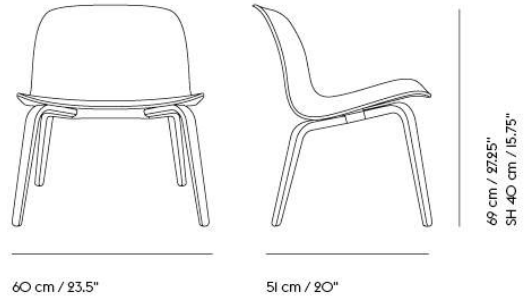

Shipper Colli	1
Gross Weight (kg)	11.5
Net Weight (kg)	9.224
Base color options	Black, Dusty Green, Grey or Oak
Warranty Period	5 years

Item No.	Color	Contract Price	Lead Time
Ready-To-Ship			
32582	Black/Black	SEK 4.295,70	-
32584	Dusty Green/Dusty Green	SEK 4.295,70	-
32583	Grey/Grey	SEK 4.295,70	-
32581	Oak/Oak	SEK 4.295,70	-
21647-OAK_991	Fiord 991/Oak ***	SEK 6.578,10	-
21646-GREY_108	Re-wool 108/ Grey ***	SEK 6.578,10	-
Made-To-Order			
21674	Remix - All Colors	SEK 5.890,10	7 weeks
21681	Canvas - All Colors	SEK 6.578,10	7 weeks
21680	Clara - All Colors	SEK 6.578,10	7 weeks
70380	Colline - All Colors	SEK 6.578,10	7 weeks
21647	Fiord - All Colors	SEK 6.578,10	7 weeks
21646	Re-wool - All Colors	SEK 6.578,10	7 weeks
70379	Sabi - All Colors	SEK 6.578,10	7 weeks
21648	Steelcut - All Colors	SEK 6.578,10	7 weeks
21649	Steelcut Trio - All Colors	SEK 6.578,10	7 weeks
21673	Hallingdal - All Colors	SEK 7.047,70	7 weeks
21645	Balder - All Colors	SEK 7.305,70	7 weeks
18807	Beck - All Colors	SEK 7.305,70	7 weeks
69142	Clay - All Colors	SEK 7.305,70	7 weeks
21672	Divina - All Colors	SEK 7.305,70	7 weeks

VARIANTS MARKED WITH *** WILL BE MADE-TO-ORDER OR DISCONTINUED WHEN OUT OF STOCK
FOR MORE INFORMATION VISIT MUUTO.COM

26% rabatt ska dras av på angivna priser