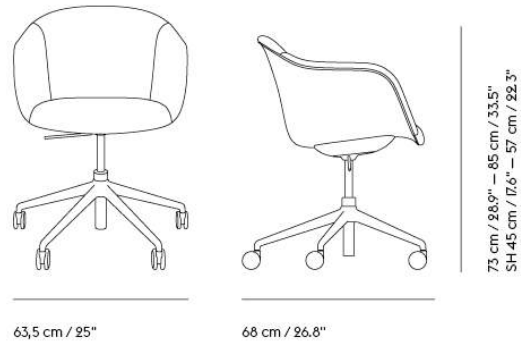

FIBER SOFT ARMCHAIR SWIVEL BASE W. GAS LIFT, CASTORS AND TILT

Shipper Colli	1
Gross Weight (kg)	19.5
Net Weight (kg)	19.5
Base color options	Anthracite Black or Grey
Warranty Period	10 years

Item No.	Color	Contract Price	Lead Time
Made-To-Order			
16369	Remix - All Colors	SEK 9.455,70	4 weeks
16374	Canvas - All Colors	SEK 10.745,70	4 weeks
16373	Clara - All Colors	SEK 10.745,70	4 weeks
16580	Fiord - All Colors	SEK 10.745,70	4 weeks
16592	Hero - All Colors	SEK 10.745,70	4 weeks
16381	Re-wool - All Colors	SEK 10.745,70	4 weeks
16253	Sabi - All Colors	SEK 10.745,70	4 weeks
16371	Steelcut - All Colors	SEK 10.745,70	4 weeks
16372	Steelcut Trio - All Colors	SEK 10.745,70	4 weeks
16380	Balder - All Colors	SEK 11.605,70	4 weeks
13794	Beck - All Colors	SEK 11.605,70	4 weeks
16370	Clay - All Colors	SEK 11.605,70	4 weeks
16376	Divina - All Colors	SEK 11.605,70	4 weeks
16377	Divina MD - All Colors	SEK 11.605,70	4 weeks
16378	Divina Melange - All Colors	SEK 11.605,70	4 weeks
16568	Ecriture - All Colors	SEK 11.605,70	4 weeks
16375	Hallingdal - All Colors	SEK 11.605,70	4 weeks
14552	Hearth - All Colors	SEK 11.605,70	4 weeks
16261	Planum - All Colors	SEK 11.605,70	4 weeks
16379	Twill Weave - All Colors	SEK 11.605,70	4 weeks
16576	Vidar - All Colors	SEK 11.605,70	4 weeks

VARIANTS MARKED WITH *** WILL BE MADE-TO-ORDER OR DISCONTINUED
WHEN OUT OF STOCK
FOR MORE INFORMATION VISIT MUUTO.COM

26% rabatt ska dras av på angivna priser

MUUTO