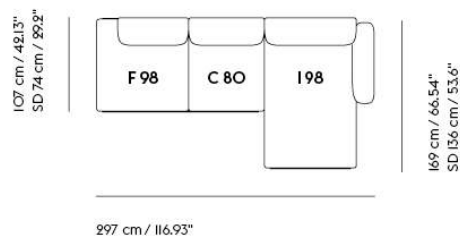

IN SITU MODULAR SOFA / 3-SEATER - CONFIGURATION 8

Shipper Colli	6
Gross Weight (kg)	160.8
Net Weight (kg)	129.07
Warranty Period	10 years

Item No.	Color	Contract Price	Lead Time
Ready-To-Ship			
41914	Frame and Module - Clay 12/Black	SEK 53,315,70	-
99825	Frame and Module - Ecriture 240/Black	SEK 53,315,70	-
Extras			
83061	Leather care set for Refine Leather	SEK 172,00	-