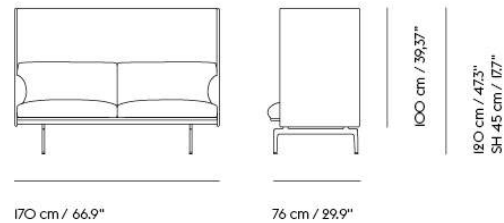

OUTLINE HIGHBACK SOFA 100 / 2-SEATER - POLISHED ALUMINUM BASE - SH: 45 CM / 17.7"

Shipper Colli	I
Gross Weight (kg)	85.84
Net Weight (kg)	71.6
Additional Information	Please note that the highback height for this product is 100 cm / 39.4"
Warranty Period	10 years

Item No.	Color	Contract Price	Lead Time
Made-To-Order			
69696	Remix - All Colors	SEK 36.975,70	6 weeks
69698	Canvas - All Colors	SEK 41.275,70	6 weeks
69697	Clara - All Colors	SEK 41.275,70	6 weeks
91404	Colline - All Colors	SEK 41.275,70	6 weeks
69690	Fiord - All Colors	SEK 41.275,70	6 weeks
69693	Steelcut - All Colors	SEK 41.275,70	6 weeks
69692	Steelcut Trio - All Colors	SEK 41.275,70	6 weeks
69694	Hallingdal - All Colors	SEK 46.005,70	6 weeks
69709	Balder - All Colors	SEK 46.865,70	6 weeks
85748	Beck - All Colors	SEK 46.865,70	6 weeks
68294	Clay - All Colors	SEK 46.865,70	6 weeks
69699	Divina - All Colors	SEK 46.865,70	6 weeks
69700	Divina MD - All Colors	SEK 46.865,70	6 weeks
69701	Divina Melange - All Colors	SEK 46.865,70	6 weeks
76266	Ecriture - All Colors	SEK 46.865,70	6 weeks
97578	Hearth - All Colors	SEK 46.865,70	6 weeks
91535	Planum - All Colors	SEK 46.865,70	6 weeks
69783	Twill Weave - All Colors	SEK 46.865,70	6 weeks
69708	Vidar - All Colors	SEK 46.865,70	6 weeks

Extras

83061	Leather care set for Refine Leather	SEK 172,00	-

VARIANTS MARKED WITH *** WILL BE MADE-TO-ORDER OR DISCONTINUED WHEN OUT OF STOCK
FOR MORE INFORMATION VISIT MUUTO.COM

26% rabatt ska dras av på angivna priser

MUUTO