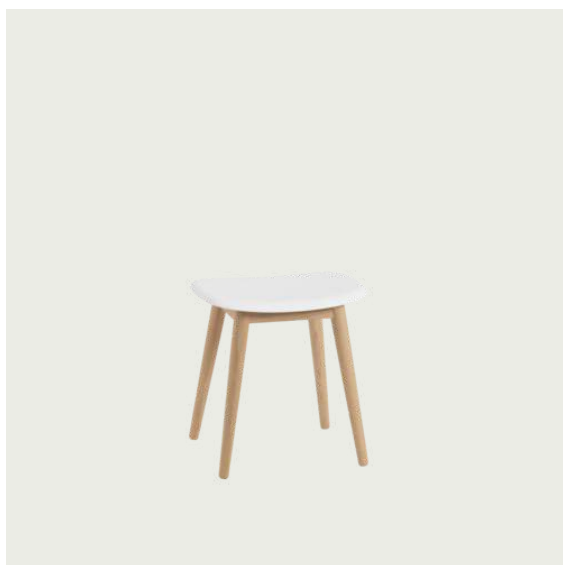

Shipper Colli	1
Gross Weight (kg)	7
Net Weight (kg)	2.5
Base color options	Anthracite Black, Dusty Green, Grey, Oak or Stained Dark Brown
Warranty Period	5 years

Item No.	Color	Contract Price	Lead Time
Made-To-Order			
58909	Black/Anthracite Black (Recycled Plastic)	SEK 2.794,10	3 weeks
59099	Black/Stained Dark Brown (Recycled Plastic)	SEK 2.794,10	3 weeks
59100	Dusty Green/Dusty Green (Recycled Plastic)	SEK 2.794,10	3 weeks
59101	Dusty Green/Stained Dark Brown (Recycled Plastic)	SEK 2.794,10	3 weeks
59106	Grey/Grey (Recycled Plastic)	SEK 2.794,10	3 weeks
59102	Grey/Stained Dark Brown (Recycled Plastic)	SEK 2.794,10	3 weeks
58910	Natural White/Oak (Recycled Plastic)	SEK 2.794,10	3 weeks
59103	Natural White/Stained Dark Brown (Recycled Plastic)	SEK 2.794,10	3 weeks
59104	Ochre/Oak (Recycled Plastic)	SEK 2.794,10	3 weeks
23600	Remix - All Colors	SEK 4.639,70	4 weeks
23608	Canvas - All Colors	SEK 4.858,10	4 weeks
23607	Clara - All Colors	SEK 4.858,10	4 weeks
59559	Fiord - All Colors	SEK 4.858,10	4 weeks
55025	Hero - All Colors	SEK 4.858,10	4 weeks
19672	Re-wool - All Colors	SEK 4.858,10	4 weeks
19560	Sabi - All Colors	SEK 4.858,10	4 weeks
23601	Steelcut - All Colors	SEK 4.858,10	4 weeks
23602	Steelcut Trio - All Colors	SEK 4.858,10	4 weeks
23603	Hallingdal - All Colors	SEK 5.202,10	4 weeks
55142	Balder - All Colors	SEK 5.327,70	4 weeks
13681	Beck - All Colors	SEK 5.327,70	4 weeks