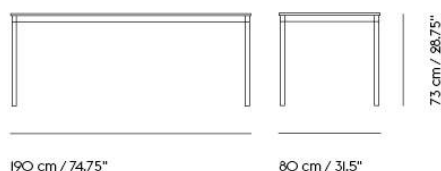

Shipper Colli	2
Gross Weight (kg)	28.8
Net Weight (kg)	22.99
Base color options	White, Black
Warranty Period	10 years

Item No.	Color	Contract Price	Lead Time
Made-To-Order			
64208	Black Laminate/Plywood/Black	SEK 10.745,70	6 weeks
64207	Black Laminate/Plywood/White	SEK 10.745,70	6 weeks
64206	White Laminate/Plywood/Black	SEK 10.745,70	6 weeks
64205	White Laminate/Plywood/White	SEK 10.745,70	6 weeks
64216	Black Nanolaminat/Plywood/Black	SEK 15.905,70	6 weeks
64215	Black Nanolaminat/Plywood/White	SEK 15.905,70	6 weeks
64214	White Nanolaminat/Plywood/Black	SEK 15.905,70	6 weeks
64213	White Nanolaminat/Plywood/White	SEK 15.905,70	6 weeks
64809	Lacquered Oak Veneer/Plywood/Black	SEK 15.905,70	6 weeks
64808	Lacquered Oak Veneer/Plywood/White	SEK 15.905,70	6 weeks
64210	Black Linoleum/Plywood/Black	SEK 13.325,70	6 weeks
64209	Black Linoleum/Plywood/White	SEK 13.325,70	6 weeks