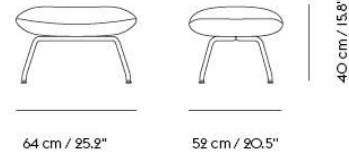

Shipper Colli	1
Gross Weight (kg)	20
Net Weight (kg)	18
Base color options	Anthracite Black or Chrome
Warranty Period	10 years

Item No.	Color	Contract Price	Lead Time
Ready-To-Ship			
87151-CHRO_128	Re-Wool I28/Chrome	SEK 7.305,70	-
87115-CHRO_782	Balder 782/Chrome	SEK 8.423,70	-
Made-To-Order			
87105	Clara - All Colors	SEK 7.305,70	4 weeks
87157	Colline - All Colors	SEK 7.305,70	4 weeks
87104	Fiord - All Colors	SEK 7.305,70	4 weeks
87151	Re-wool - All Colors	SEK 7.305,70	4 weeks
87153	Sabi - All Colors	SEK 7.305,70	4 weeks
87102	Steelcut - All Colors	SEK 7.305,70	4 weeks
87103	Steelcut Trio - All Colors	SEK 7.305,70	4 weeks
87108	Hallingdal - All Colors	SEK 7.868,10	4 weeks
87113	Still - All Colors	SEK 7.868,10	4 weeks
87115	Balder - All Colors	SEK 8.423,70	4 weeks
16629	Beck - All Colors	SEK 8.423,70	4 weeks
87148	Clay - All Colors	SEK 8.423,70	4 weeks
87109	Divina - All Colors	SEK 8.423,70	4 weeks
87110	Divina MD - All Colors	SEK 8.423,70	4 weeks
87111	Divina Melange - All Colors	SEK 8.423,70	4 weeks
87160	Ecriture - All Colors	SEK 8.423,70	4 weeks
16637	Hearth - All Colors	SEK 8.423,70	4 weeks
87155	Planum - All Colors	SEK 8.423,70	4 weeks