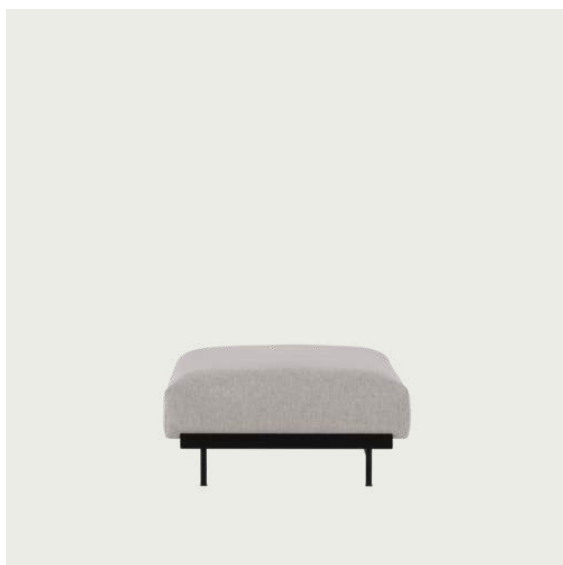

IN SITU MODULAR SOFA / OTTOMAN MODULE (D80)

Shipper Colli	1
Gross Weight (kg)	18.1
Net Weight (kg)	11.9
Please note	This variant is a Seating Module only and does not include a Frame Section.
Warranty Period	10 years

Item No.	Color	Contract Price	Lead Time
Ready-To-Ship			
41123-12	Clay 12	SEK 6.836,10	-
98865-240	Ecriture 240	SEK 6.836,10	-
Made-To-Order			
99036	Remix - All Colors	SEK 5.671,70	6 weeks
95553	Colline - All Colors	SEK 6.234,10	6 weeks
41141	Fiord - All Colors	SEK 6.234,10	6 weeks
95503	Re-wool - All Colors	SEK 6.234,10	6 weeks
98803	Sabi - All Colors	SEK 6.234,10	6 weeks
41150	Hallingdal - All Colors	SEK 6.492,10	6 weeks
99299	Beck - All Colors	SEK 6.836,10	6 weeks
41123	Clay - All Colors	SEK 6.836,10	6 weeks
41159	Divina - All Colors	SEK 6.836,10	6 weeks
41168	Divina MD - All Colors	SEK 6.836,10	6 weeks
41177	Divina Melange - All Colors	SEK 6.836,10	6 weeks
98865	Ecriture - All Colors	SEK 6.836,10	6 weeks
99233	Hearth - All Colors	SEK 6.836,10	6 weeks
76406	Planum - All Colors	SEK 6.836,10	6 weeks
95603	Twill Weave - All Colors	SEK 6.836,10	6 weeks
41186	Vidar - All Colors	SEK 6.836,10	6 weeks

VARIANTS MARKED WITH *** WILL BE MADE-TO-ORDER OR DISCONTINUED
WHEN OUT OF STOCK
FOR MORE INFORMATION VISIT MUUTO.COM

26% rabatt ska dras av på angivna priser

MUUTO