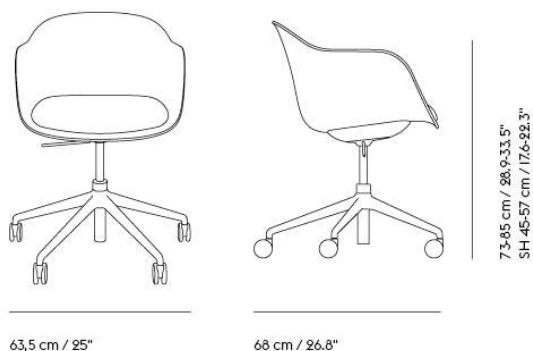

FIBER CONFERENCE ARMCHAIR SWIVEL BASE W. GAS LIFT, CASTORS AND TILT

Shipper Colli	1
Gross Weight (kg)	19.5
Net Weight (kg)	19.5
Base color options	Anthracite Black or Grey
Warranty period	10 years

Item No.	Color	Contract Price	Lead Time
Made-To-Order			
59990	Remix - All Colors	SEK 9.455,70	4 weeks
58576	Canvas - All Colors	SEK 10.745,70	4 weeks
58575	Clara - All Colors	SEK 10.745,70	4 weeks
59649	Fiord - All Colors	SEK 10.745,70	4 weeks
59853	Hero - All Colors	SEK 10.745,70	4 weeks
58583	Re-wool - All Colors	SEK 10.745,70	4 weeks
19652	Sabi - All Colors	SEK 10.745,70	4 weeks
58573	Steelcut - All Colors	SEK 10.745,70	4 weeks
58574	Steelcut Trio - All Colors	SEK 10.745,70	4 weeks
58582	Balder - All Colors	SEK 11.605,70	4 weeks
13772	Beck - All Colors	SEK 11.605,70	4 weeks
58572	Clay - All Colors	SEK 11.605,70	4 weeks
58578	Divina - All Colors	SEK 11.605,70	4 weeks
58579	Divina MD - All Colors	SEK 11.605,70	4 weeks
58580	Divina Melange - All Colors	SEK 11.605,70	4 weeks
59434	Ecriture - All Colors	SEK 11.605,70	4 weeks
58577	Hallingdal - All Colors	SEK 11.605,70	4 weeks
14530	Hearth - All Colors	SEK 11.605,70	4 weeks
19864	Planum - All Colors	SEK 11.605,70	4 weeks
58581	Twill Weave - All Colors	SEK 11.605,70	4 weeks
59545	Vidar - All Colors	SEK 11.605,70	4 weeks

VARIANTS MARKED WITH *** WILL BE MADE-TO-ORDER OR DISCONTINUED
WHEN OUT OF STOCK
FOR MORE INFORMATION VISIT MUUTO.COM

26% rabatt ska dras av på angivna priser

MUUTO