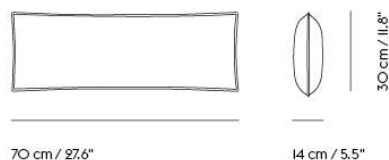

IN SITU MODULAR SOFA / CUSHION — 70 X 30 CM / 27.6 X 11.8"

Shipper Colli	1
Gross Weight (kg)	1.2
Net Weight (kg)	0.8
Warranty Period	10 years

Item No.	Color	Contract Price	Lead Time
Ready-To-Ship			
41300-12	Clay 12	SEK 1.629,70	-
98871-240	Ecriture 240	SEK 1.629,70	-
Made-To-Order			
99042	Remix - All Colors	SEK 1.074,10	6 weeks
95559	Colline - All Colors	SEK 1.285,70	6 weeks
41302	Fiord - All Colors	SEK 1.285,70	6 weeks
95509	Re-wool - All Colors	SEK 1.285,70	6 weeks
98809	Sabi - All Colors	SEK 1.285,70	6 weeks
41303	Hallingdal - All Colors	SEK 1.504,10	6 weeks
99305	Beck - All Colors	SEK 1.629,70	-
41300	Clay - All Colors	SEK 1.629,70	6 weeks
41304	Divina - All Colors	SEK 1.629,70	6 weeks
41305	Divina MD - All Colors	SEK 1.629,70	6 weeks
41306	Divina Melange - All Colors	SEK 1.629,70	6 weeks
98871	Ecriture - All Colors	SEK 1.629,70	6 weeks
99239	Hearth - All Colors	SEK 1.629,70	6 weeks
76412	Planum - All Colors	SEK 1.629,70	6 weeks
95609	Twill Weave - All Colors	SEK 1.629,70	6 weeks
41307	Vidar - All Colors	SEK 1.629,70	6 weeks

Extras

VARIANTS MARKED WITH *** WILL BE MADE-TO-ORDER OR DISCONTINUED
WHEN OUT OF STOCK
FOR MORE INFORMATION VISIT MUUTO.COM

26% rabatt ska dras av på angivna priser

MUUTO