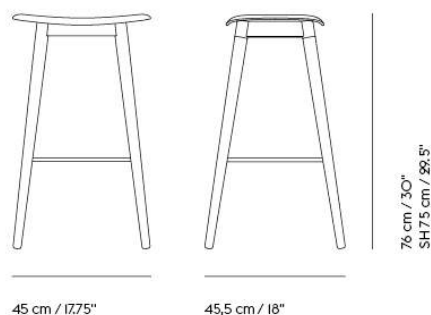

# FIBER BAR STOOL / WOOD BASE - 75 CM / 29.5"

Shipper Colli	1
Gross Weight (kg)	7
Net Weight (kg)	5
Base color options	Anthracite Black, Dusty Green, Grey, Oak or Stained Dark Brown
Warranty Period	10 years