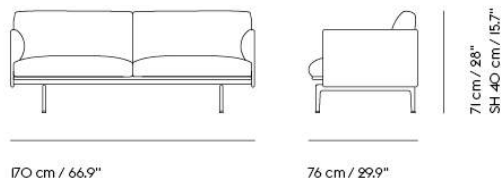

OUTLINE STUDIO SOFA / 170 CM / 66.9" - POLISHED ALUMINUM BASE

Shipper Colli	1
Gross Weight (kg)	64
Net Weight (kg)	50
Warranty Period	10 years

Item No.	Color	Contract Price	Lead Time
Made-To-Order			
69340	Remix - All Colors	SEK 27,945,70	6 weeks
69342	Canvas - All Colors	SEK 31,815,70	6 weeks
69341	Clara - All Colors	SEK 31,815,70	6 weeks
91388	Colline - All Colors	SEK 31,815,70	6 weeks
69334	Fiord - All Colors	SEK 31,815,70	6 weeks
69337	Steelcut - All Colors	SEK 31,815,70	6 weeks
69336	Steelcut Trio - All Colors	SEK 31,815,70	6 weeks
69338	Hallingdal - All Colors	SEK 34,395,70	6 weeks
69353	Balder - All Colors	SEK 36,115,70	6 weeks
85734	Beck - All Colors	SEK 36,115,70	6 weeks
68361	Clay - All Colors	SEK 36,115,70	6 weeks
69343	Divina - All Colors	SEK 36,115,70	6 weeks
69344	Divina MD - All Colors	SEK 36,115,70	6 weeks
69345	Divina Melange - All Colors	SEK 36,115,70	6 weeks
76250	Ecriture - All Colors	SEK 36,115,70	6 weeks
97562	Hearth - All Colors	SEK 36,115,70	6 weeks
91519	Planum - All Colors	SEK 36,115,70	6 weeks
69354	Twill Weave - All Colors	SEK 36,115,70	6 weeks
69352	Vidar - All Colors	SEK 36,115,70	6 weeks
Extras			
83061	Leather care set for Refine Leather	SEK 172,00	-

VARIANTS MARKED WITH *** WILL BE MADE-TO-ORDER OR DISCONTINUED
WHEN OUT OF STOCK
FOR MORE INFORMATION VISIT MUUTO.COM

26% rabatt ska dras av på angivna priser

MUUTO