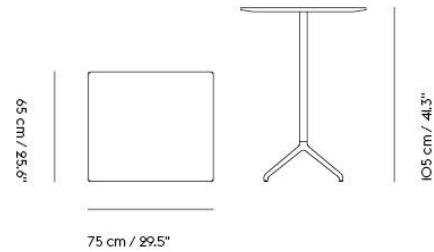

STILL CAFÉ TABLE / 75 X 65 H: 105 CM / 29.5 X 25.6 H: 41.3"

Shipper Colli	2
Gross Weight (kg)	19.05
Net Weight (kg)	14.198
Base color options	White, Black
Warranty Period	10 years

Item No.	Color	Contract Price	Lead Time
Ready-To-Ship			
65598	Black Nanolaminate/Anthracite Black	SEK 6.234,10	6 weeks
65597	Black Nanolaminate/White	SEK 6.234,10	6 weeks
65596	White Nanolaminate/Anthracite Black	SEK 6.234,10	6 weeks
65595	White Nanolaminate/White	SEK 6.234,10	6 weeks
Made-To-Order			
65526	Black Linoleum/Anthracite Black	SEK 6.234,10	6 weeks
65525	Black Linoleum/White	SEK 6.234,10	6 weeks