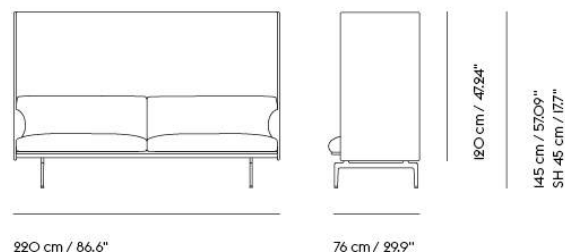

OUTLINE HIGHBACK SOFA 120 / 3-SEATER - POLISHED ALUMINUM BASE - SH: 45 CM / 17.7"

Shipper Colli	1
Gross Weight (kg)	63
Net Weight (kg)	44
Additional Information	Please note that the highback height for this product is 120 cm / 47.2"
Warranty Period	10 years

Item No.	Color	Contract Price	Lead Time
Made-To-Order			
75360	Remix - All Colors	SEK 44.715,70	6 weeks
75440	Canvas - All Colors	SEK 50.305,70	6 weeks
75400	Clara - All Colors	SEK 50.305,70	6 weeks
75767	Colline - All Colors	SEK 50.305,70	6 weeks
75120	Fiord - All Colors	SEK 50.305,70	6 weeks
75240	Steelcut - All Colors	SEK 50.305,70	6 weeks
75200	Steelcut Trio - All Colors	SEK 50.305,70	6 weeks
75280	Hallingdal - All Colors	SEK 53.745,70	6 weeks
75040	Balder - All Colors	SEK 55.035,70	6 weeks
85613	Beck - All Colors	SEK 55.035,70	6 weeks
75720	Clay - All Colors	SEK 55.035,70	6 weeks
75480	Divina - All Colors	SEK 55.035,70	6 weeks
75520	Divina MD - All Colors	SEK 55.035,70	6 weeks
75560	Divina Melange - All Colors	SEK 55.035,70	6 weeks
76121	Ecriture - All Colors	SEK 55.035,70	6 weeks
97636	Hearth - All Colors	SEK 55.035,70	6 weeks
75787	Planum - All Colors	SEK 55.035,70	6 weeks
75080	Twill Weave - All Colors	SEK 55.035,70	6 weeks
75680	Vidar - All Colors	SEK 55.035,70	6 weeks

Extras

83061	Leather care set for Refine Leather	SEK 172,00	-

VARIANTS MARKED WITH *** WILL BE MADE-TO-ORDER OR DISCONTINUED WHEN OUT OF STOCK
FOR MORE INFORMATION VISIT MUUTO.COM

26% rabatt ska dras av på angivna priser

MUUTO