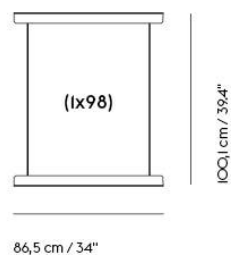

IN SITU MODULAR SOFA / FRAME SECTION (1 X 98)

Shipper Colli	1
Gross Weight (kg)	15.4
Net Weight (kg)	13.16
Warranty Period	10 years

Item No.	Color	Contract Price	Lead Time
Ready-To-Ship			
41556	Black - 1 x 98	SEK 1.848,10	-