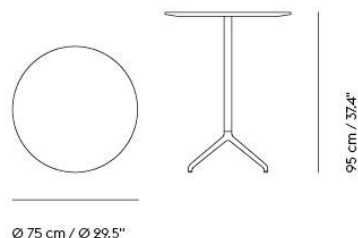

STILL CAFÉ TABLE / Ø 75 H: 95 CM / Ø 29.5 H: 37.4"

Shipper Colli	2
Gross Weight (kg)	17.5
Net Weight (kg)	12.648
Base color options	Black, White
Warranty Period	10 years

Item No.	Color	Contract Price	Lead Time
Ready-To-Ship			
65606	Black Nanolaminate/Anthracite Black	SEK 6.234,10	6 weeks
65605	Black Nanolaminate/White	SEK 6.234,10	6 weeks
65604	White Nanolaminate/Anthracite Black	SEK 6.234,10	6 weeks
65603	White Nanolaminate/White	SEK 6.234,10	6 weeks
Made-To-Order			
65546	Black Linoleum/Anthracite Black	SEK 6.234,10	6 weeks
65545	Black Linoleum/White	SEK 6.234,10	6 weeks