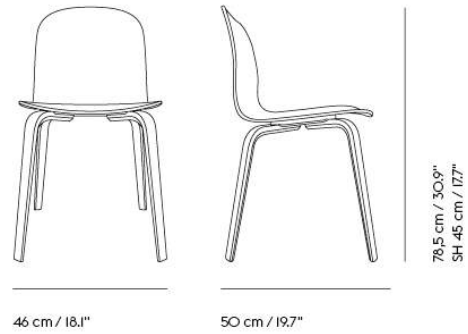

Shipper Colli	1
Gross Weight (kg)	10.2
Net Weight (kg)	4.6125
Base color options	Black, Dark Green, Dusty Green, Grey, Midnight Blue, Oak, Sand or Tan Rose
Warranty Period	5 years

Item No.	Color	Contract Price	Lead Time
Ready-To-Ship			
32552	Black/Black	SEK 3.005,70	-
32555	Dark Green/Dark Green	SEK 3.005,70	-
32554	Dusty Green/Dusty Green	SEK 3.005,70	-
32553	Grey/Grey	SEK 3.005,70	-
32557	Midnight Blue/Midnight Blue	SEK 3.005,70	-
32551	Oak/Oak	SEK 3.005,70	-
32558	Sand/Sand	SEK 3.005,70	-
32556	Tan Rose/Tan Rose	SEK 3.005,70	-
32560	White/Oak	SEK 3.005,70	-
Made-To-Order			
21622	Remix - All Colors	SEK 4.639,70	7 weeks
21627	Canvas - All Colors	SEK 5.116,10	7 weeks
21630	Clara - All Colors	SEK 5.116,10	7 weeks
70374	Colline - All Colors	SEK 5.116,10	7 weeks
18936	Fiord - All Colors	SEK 5.116,10	7 weeks
70376	Re-wool - All Colors	SEK 5.116,10	7 weeks
70373	Sabi - All Colors	SEK 5.116,10	7 weeks
21624	Steelcut - All Colors	SEK 5.116,10	7 weeks
21625	Steelcut Trio - All Colors	SEK 5.116,10	7 weeks
21621	Hallingdal - All Colors	SEK 5.460,10	7 weeks
18918	Balder - All Colors	SEK 5.671,70	7 weeks

VARIANTS MARKED WITH *** WILL BE MADE-TO-ORDER OR DISCONTINUED WHEN OUT OF STOCK
FOR MORE INFORMATION VISIT MUUTO.COM

26% rabatt ska dras av på angivna priser