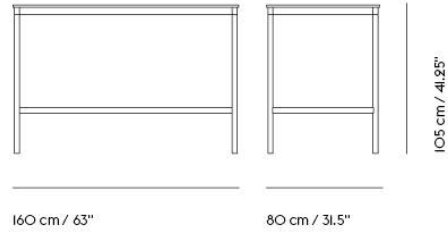

BASE HIGH TABLE / 160 X 80 H: 105 CM / 63 X 31.5 H: 41.3"

Shipper Colli	2
Gross Weight (kg)	37.4
Net Weight (kg)	31.67
Base color options	White, Black
Warranty Period	10 years

Item No.	Color	Contract Price	Lead Time
Made-To-Order			
63048	Black Laminate/Plywood/Black	SEK 16.765,70	8 weeks
63047	Black Laminate/Plywood/White	SEK 16.765,70	8 weeks
63046	White Laminate/Plywood/Black	SEK 16.765,70	8 weeks
63045	White Laminate/Plywood/White	SEK 16.765,70	8 weeks
63056	Black Nanolaminate/Plywood/Black	SEK 20.205,70	8 weeks
63055	Black Nanolaminate/Plywood/White	SEK 20.205,70	8 weeks
63054	White Nanolaminate/Plywood/Black	SEK 20.205,70	8 weeks
63053	White Nanolaminate/Plywood/White	SEK 20.205,70	8 weeks
64785	Lacquered Oak VeneerPlywood/Black	SEK 19.345,70	8 weeks
64784	Lacquered Oak VeneerPlywood/White	SEK 19.345,70	8 weeks
63050	Black Linoleum/Plywood/Black	SEK 18.485,70	8 weeks
63049	Black Linoleum/Plywood/White	SEK 18.485,70	8 weeks