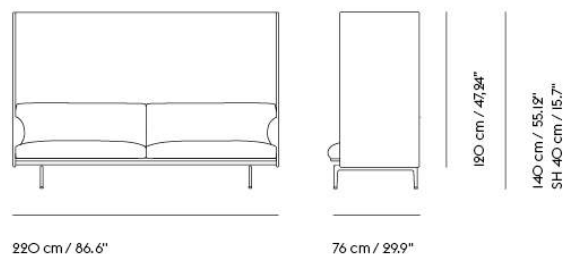

OUTLINE HIGHBACK SOFA 120 / 3-SEATER - POLISHED ALUMINUM BASE

Shipper Colli	1
Gross Weight (kg)	63
Net Weight (kg)	44
Additional Information	Please note that the highback height for this product is 120 cm / 47.2"
Warranty Period	10 years

Item No.	Color	Contract Price	Lead Time
Made-To-Order			
75344	Remix - All Colors	SEK 44.715,70	6 weeks
75424	Canvas - All Colors	SEK 50.305,70	6 weeks
75384	Clara - All Colors	SEK 50.305,70	6 weeks
75759	Colline - All Colors	SEK 50.305,70	6 weeks
75104	Fiord - All Colors	SEK 50.305,70	6 weeks
75224	Steelcut - All Colors	SEK 50.305,70	6 weeks
75184	Steelcut Trio - All Colors	SEK 50.305,70	6 weeks
75264	Hallingdal - All Colors	SEK 53.745,70	6 weeks
75024	Balder - All Colors	SEK 55.035,70	6 weeks
85605	Beck - All Colors	SEK 55.035,70	6 weeks
75704	Clay - All Colors	SEK 55.035,70	6 weeks
75464	Divina - All Colors	SEK 55.035,70	6 weeks
75504	Divina MD - All Colors	SEK 55.035,70	6 weeks
75544	Divina Melange - All Colors	SEK 55.035,70	6 weeks
76113	Ecriture - All Colors	SEK 55.035,70	6 weeks
97620	Hearth - All Colors	SEK 55.035,70	6 weeks
75779	Planum - All Colors	SEK 55.035,70	6 weeks
75064	Twill Weave - All Colors	SEK 55.035,70	6 weeks
75664	Vidar - All Colors	SEK 55.035,70	6 weeks

Extras

83061	Leather care set for Refine Leather	SEK 172,00	-

VARIANTS MARKED WITH *** WILL BE MADE-TO-ORDER OR DISCONTINUED WHEN OUT OF STOCK
FOR MORE INFORMATION VISIT MUUTO.COM

26% rabatt ska dras av på angivna priser

MUUTO