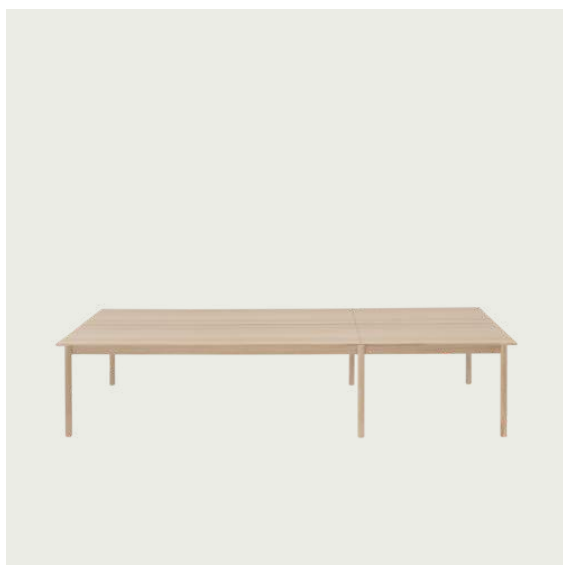

360 cm / 141.7"

142 cm / 55.9"

74 cm / 29.1"

146,9 cm / 57.8"

Shipper Colli	5
Gross Weight (kg)	109.886
Net Weight (kg)	93.895
Warranty Period	5 years

Item No.	Color	Contract Price	Lead Time
Ready-To-Ship			
59946	White Laminate/White ABS/Oak	SEK 30.095,70	-
50213	Black Nanolaminate/Black ABS/Black	SEK 37.835,70	-
59950	Black Nanolaminate/Black ABS/Oak	SEK 37.835,70	-
59987	Oak Veneer/Oak	SEK 33.535,70	-
50222	Black Lacquered Ash Veneer/Black	SEK 33.535,70	-