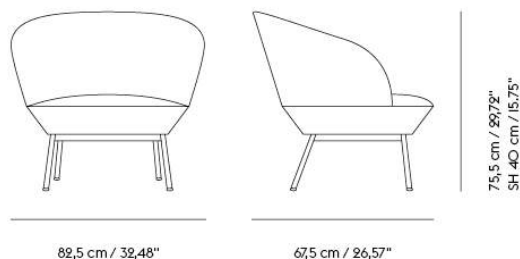

Shipper Colli	1
Gross Weight (kg)	23.5
Net Weight (kg)	21.5
Base color options	Black or Grey
Warranty period	10 years

Item No.	Color	Contract Price	Lead Time
Ready-To-Ship			
19462-BLCK_990	Twill Weave 990/Black	SEK 19.345,70	-
19463-GREY_146	Vidar 146/Grey	SEK 19.345,70	-
Made-To-Order			
19446	Canvas - All Colors	SEK 15.905,70	4 weeks
19447	Clara - All Colors	SEK 15.905,70	4 weeks
19456	Fiord - All Colors	SEK 15.905,70	4 weeks
19525	Re-wool - All Colors	SEK 15.905,70	4 weeks
19505	Sabi - All Colors	SEK 15.905,70	4 weeks
19460	Steelcut - All Colors	SEK 15.905,70	4 weeks
19459	Steelcut Trio - All Colors	SEK 15.905,70	4 weeks
19457	Hallingdal - All Colors	SEK 18.055,70	4 weeks
16701	Beck - All Colors	SEK 19.345,70	4 weeks
19444	Clay - All Colors	SEK 19.345,70	4 weeks
19451	Divina - All Colors	SEK 19.345,70	4 weeks
19452	Divina MD - All Colors	SEK 19.345,70	4 weeks
19453	Divina Melange - All Colors	SEK 19.345,70	4 weeks
59882	Ecriture - All Colors	SEK 19.345,70	4 weeks
16721	Hearth - All Colors	SEK 19.345,70	4 weeks
19545	Planum - All Colors	SEK 19.345,70	4 weeks
19462	Twill Weave - All Colors	SEK 19.345,70	4 weeks
19463	Vidar - All Colors	SEK 19.345,70	4 weeks

VARIANTS MARKED WITH *** WILL BE MADE-TO-ORDER OR DISCONTINUED
WHEN OUT OF STOCK
FOR MORE INFORMATION VISIT MUUTO.COM

26% rabatt ska dras av på angivna priser

MUUTO