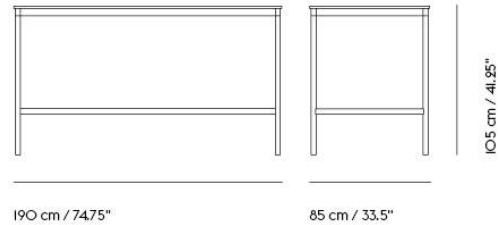

BASE HIGH TABLE / 190 X 85 H: 105 CM / 74.8 X 33.5 H: 41.3"

Shipper Colli	2
Gross Weight (kg)	47
Net Weight (kg)	40.25
Base color options	White, Black
Warranty Period	10 years

Item No.	Color	Contract Price	Lead Time
Ready-To-Ship			
62066	White Laminate/Plywood/Black	SEK 17.625,70	-
62065	White Laminate/Plywood/White	SEK 17.625,70	-
64777	Lacquered Oak Veneer/Plywood/Black	SEK 21.495,70	-
64776	Lacquered Oak Veneer/Plywood/White	SEK 21.495,70	-
62070	Black Linoleum/Plywood/Black	SEK 19.345,70	-
62069	Black Linoleum/Plywood/White	SEK 19.345,70	-
Made-To-Order			
62068	Black Laminate/Plywood/Black	SEK 17.625,70	8 weeks
62067	Black Laminate/Plywood/White	SEK 17.625,70	8 weeks
62076	Black Nanolaminat/Plywood/Black	SEK 22.785,70	8 weeks
62075	Black Nanolaminat/Plywood/White	SEK 22.785,70	8 weeks
62074	White Nanolaminat/Plywood/Black	SEK 22.785,70	8 weeks
62073	White Nanolaminat/Plywood/White	SEK 22.785,70	8 weeks