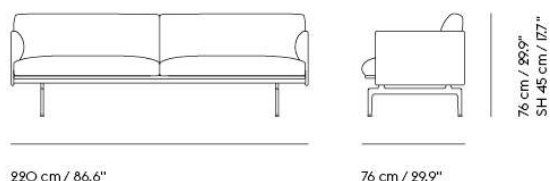

OUTLINE STUDIO SOFA / 220 CM / 86.6" - BLACK BASE - SH: 45 CM / 17.7"

Shipper Colli	1
Gross Weight (kg)	83
Net Weight (kg)	66
Warranty Period	10 years

Item No.	Color	Contract Price	Lead Time
Made-To-Order			
73525	Remix - All Colors	SEK 28.375,70	6 weeks
73527	Canvas - All Colors	SEK 33.535,70	6 weeks
73526	Clara - All Colors	SEK 33.535,70	6 weeks
91424	Colline - All Colors	SEK 33.535,70	6 weeks
73519	Fiord - All Colors	SEK 33.535,70	6 weeks
73522	Steelcut - All Colors	SEK 33.535,70	6 weeks
73521	Steelcut Trio - All Colors	SEK 33.535,70	6 weeks
73523	Hallingdal - All Colors	SEK 35.255,70	6 weeks
73538	Balder - All Colors	SEK 36.975,70	6 weeks
85768	Beck - All Colors	SEK 36.975,70	6 weeks
68374	Clay - All Colors	SEK 36.975,70	6 weeks
73528	Divina - All Colors	SEK 36.975,70	6 weeks
73529	Divina MD - All Colors	SEK 36.975,70	6 weeks
73530	Divina Melange - All Colors	SEK 36.975,70	6 weeks
76286	Ecriture - All Colors	SEK 36.975,70	6 weeks
97598	Hearth - All Colors	SEK 36.975,70	6 weeks
91555	Planum - All Colors	SEK 36.975,70	6 weeks
73539	Twill Weave - All Colors	SEK 36.975,70	6 weeks
73537	Vidar - All Colors	SEK 36.975,70	6 weeks
Extras			
83061	Leather care set for Refine Leather	SEK 172,00	-