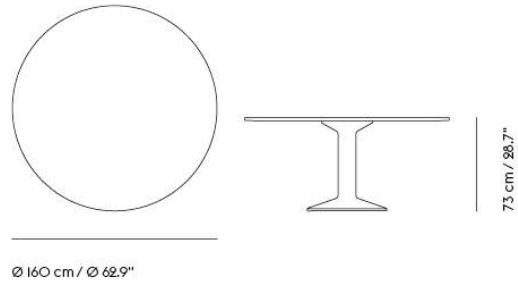

Shipper Colli	2
Gross Weight (kg)	96.98
Net Weight (kg)	74.217
Please note	Other color combinations are available upon request
Warranty Period	10 years

Item No.	Color	Contract Price	Lead Time
Ready-To-Ship			
32824	Black Linoleum/Black	SEK 36.975,70	-
32835	Dark Red Linoleum/Dark Red	SEK 36.975,70	-
32827	Dark Oiled Oak/Black	SEK 42.995,70	-
32829	Dark Oiled Oak/Dark Red	SEK 42.995,70	-
32828	Dark Oiled Oak/Grey	SEK 42.995,70	-
32830	Oiled Oak/Black	SEK 42.995,70	-
32832	Oiled Oak/Dark Red	SEK 42.995,70	-
32831	Oiled Oak/Grey	SEK 42.995,70	-