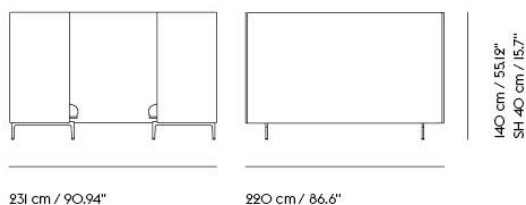

OUTLINE HIGHBACK CABIN 120 / 3-SEATER - BLACK BASE

Shipper Colli	3
Gross Weight (kg)	92
Net Weight (kg)	65.5
Warranty Period	10 years

Item No.	Color	Contract Price	Lead Time
Made-To-Order			
80871	Remix - All Colors	SEK 89.005,70	6 weeks
80943	Canvas - All Colors	SEK 102.335,70	6 weeks
80907	Clara - All Colors	SEK 102.335,70	6 weeks
81249	Colline - All Colors	SEK 102.335,70	6 weeks
80655	Fiord - All Colors	SEK 102.335,70	6 weeks
80763	Steelcut - All Colors	SEK 102.335,70	6 weeks
80727	Steelcut Trio - All Colors	SEK 102.335,70	6 weeks
80799	Hallingdal - All Colors	SEK 108.785,70	6 weeks
80583	Balder - All Colors	SEK 110.935,70	6 weeks
85661	Beck - All Colors	SEK 110.935,70	6 weeks
81195	Clay - All Colors	SEK 110.935,70	6 weeks
80979	Divina - All Colors	SEK 110.935,70	6 weeks
81015	Divina MD - All Colors	SEK 110.935,70	6 weeks
81051	Divina Melange - All Colors	SEK 110.935,70	6 weeks
76169	Ecriture - All Colors	SEK 110.935,70	6 weeks
97653	Hearth - All Colors	SEK 110.935,70	6 weeks
81267	Planum - All Colors	SEK 110.935,70	6 weeks
80619	Twill Weave - All Colors	SEK 110.935,70	6 weeks
81159	Vidar - All Colors	SEK 110.935,70	6 weeks
Extras			
83061	Leather care set for Refine Leather	SEK 172,00	-