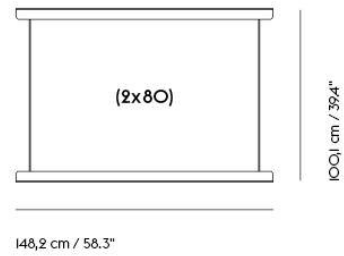

IN SITU MODULAR SOFA / FRAME SECTION (2 X 80)

Shipper Colli	1
Gross Weight (kg)	21.9
Net Weight (kg)	18.24
Warranty Period	10 years

Item No.	Color	Contract Price	Lead Time
Ready-To-Ship			
41557	Black - 2 x 80	SEK 3.693,70	-