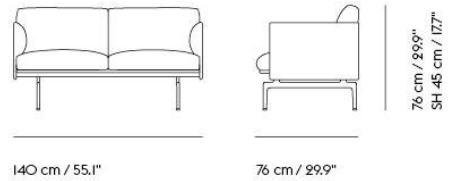

OUTLINE STUDIO SOFA / 140 CM / 55.1" - POLISHED ALUMINUM BASE - SH: 45 CM / 17.7"

Shipper Colli	1
Gross Weight (kg)	41
Net Weight (kg)	36
Warranty Period	10 years

Item No.	Color	Contract Price	Lead Time
Made-To-Order			
73333	Remix - All Colors	SEK 26.225,70	6 weeks
73335	Canvas - All Colors	SEK 31.385,70	6 weeks
73334	Clara - All Colors	SEK 31.385,70	6 weeks
91417	Colline - All Colors	SEK 31.385,70	6 weeks
73327	Fiord - All Colors	SEK 31.385,70	6 weeks
73330	Steelcut - All Colors	SEK 31.385,70	6 weeks
73329	Steelcut Trio - All Colors	SEK 31.385,70	6 weeks
73331	Hallingdal - All Colors	SEK 33.535,70	6 weeks
73346	Balder - All Colors	SEK 34.825,70	6 weeks
85761	Beck - All Colors	SEK 34.825,70	6 weeks
68316	Clay - All Colors	SEK 34.825,70	6 weeks
73336	Divina - All Colors	SEK 34.825,70	6 weeks
73337	Divina MD - All Colors	SEK 34.825,70	6 weeks
73338	Divina Melange - All Colors	SEK 34.825,70	6 weeks
76279	Ecriture - All Colors	SEK 34.825,70	6 weeks
97591	Hearth - All Colors	SEK 34.825,70	6 weeks
91548	Planum - All Colors	SEK 34.825,70	6 weeks
73347	Twill Weave - All Colors	SEK 34.825,70	6 weeks
73345	Vidar - All Colors	SEK 34.825,70	6 weeks
Extras			
83061	Leather care set for Refine Leather	SEK 172,00	-

VARIANTS MARKED WITH *** WILL BE MADE-TO-ORDER OR DISCONTINUED
WHEN OUT OF STOCK
FOR MORE INFORMATION VISIT MUUTO.COM

26% rabatt ska dras av på angivna priser

MUUTO