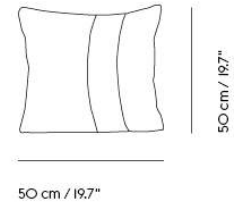

LAYER CUSHION / 50 X 50 CM / 20 X 20

709

Shipper Colli |
Gross Weight (kg) 0.65
Net Weight (kg) 0.6
Warranty Period 5 years

Item No.	Color	Contract Price	Lead Time
Ready-To-Ship			
80216	Burgundy ***	SEK 941,70	-
80212	Dark Green ***	SEK 941,70	-
80211	Dark Grey ***	SEK 941,70	-
80215	Dusty Rose ***	SEK 941,70	-
80213	Midnight Blue ***	SEK 941,70	-
80214	Sage Green ***	SEK 941,70	-
80210	Sand-Grey ***	SEK 941,70	-
80217	Yellow ***	SEK 941,70	-

VARIANTS MARKED WITH *** WILL BE MADE-TO-ORDER OR DISCONTINUED WHEN OUT OF STOCK
FOR MORE INFORMATION VISIT MUUTO.COM

26% rabatt ska dras av på angivna priser

MUUTO