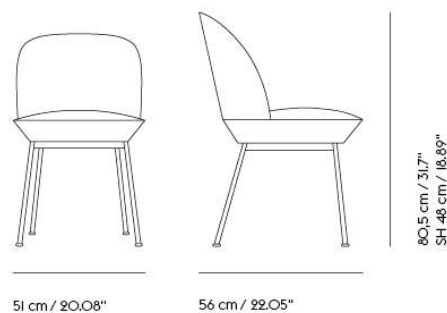

Shipper Colli	1
Gross Weight (kg)	13
Net Weight (kg)	9
Base color options	Chrome or Anthracite Black
Warranty Period	5 years

Item No.	Color	Contract Price	Lead Time
Ready-To-Ship			
14921-CHRO_990	Twill Weave 990/Chrome	SEK 7.391,70	-
Made-To-Order			
14908	Clara - All Colors	SEK 6.703,70	4 weeks
30150	Colline - All Colors	SEK 6.703,70	4 weeks
14907	Fiord - All Colors	SEK 6.703,70	4 weeks
19512	Re-wool - All Colors	SEK 6.703,70	4 weeks
19492	Sabi - All Colors	SEK 6.703,70	4 weeks
14901	Steelcut - All Colors	SEK 6.703,70	4 weeks
14902	Steelcut Trio - All Colors	SEK 6.703,70	4 weeks
14903	Hallingdal - All Colors	SEK 7.305,70	4 weeks
14914	Still - All Colors	SEK 7.305,70	4 weeks
16687	Beck - All Colors	SEK 7.391,70	4 weeks
14638	Clay - All Colors	SEK 7.391,70	4 weeks
14904	Divina - All Colors	SEK 7.391,70	4 weeks
14910	Divina MD - All Colors	SEK 7.391,70	4 weeks
14911	Divina Melange - All Colors	SEK 7.391,70	4 weeks
59868	Ecriture - All Colors	SEK 7.391,70	4 weeks
16707	Hearth - All Colors	SEK 7.391,70	4 weeks
14921	Twill Weave - All Colors	SEK 7.391,70	4 weeks
14923	Vidar - All Colors	SEK 7.391,70	4 weeks
19532	Planum - All Colors	SEK 8.079,70	4 weeks

VARIANTS MARKED WITH *** WILL BE MADE-TO-ORDER OR DISCONTINUED WHEN OUT OF STOCK
FOR MORE INFORMATION VISIT MUUTO.COM

26% rabatt ska dras av på angivna priser

MUUTO