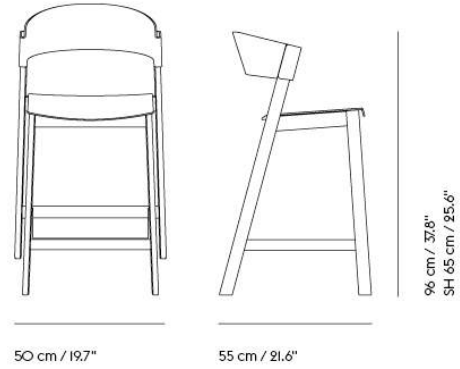

COVER COUNTER STOOL / WITH STEEL FOOT PROTECT - 65 CM / 25.6"

Shipper Colli	1
Gross Weight (kg)	8.98
Net Weight (kg)	6.08
Base color options	Black, Dark Beige, Green, Oak or Stained Dark Brown
Warranty Period	10 Years

Item No.	Color	Contract Price	Lead Time
Made-To-Order			
33402	Black	SEK 6.015,70	7 weeks
33407	Dark Beige	SEK 6.015,70	7 weeks
33404	Green	SEK 6.015,70	7 weeks
33401	Oak	SEK 6.015,70	7 weeks
33405	Stained Dark Brown	SEK 6.015,70	7 weeks
33421	Remix - All Colors	SEK 6.836,10	7 weeks
33429	Canvas - All Colors	SEK 7.305,70	7 weeks
33428	Clara - All Colors	SEK 7.305,70	7 weeks
33434	Colline - All Colors	SEK 7.305,70	7 weeks
33439	Fiord - All Colors	SEK 7.305,70	7 weeks
33436	Re-Wool - All Colors	SEK 7.305,70	7 weeks
33433	Sabi - All Colors	SEK 7.305,70	7 weeks
33422	Steelcut - All Colors	SEK 7.305,70	7 weeks
33423	Steelcut Trio - All Colors	SEK 7.305,70	7 weeks
33424	Hallingdal - All Colors	SEK 7.391,70	7 weeks
33419	Beck - All Colors	SEK 7.524,10	7 weeks
33431	Clay - All Colors	SEK 7.524,10	7 weeks
33425	Divina - All Colors	SEK 7.524,10	7 weeks
33426	Divina MD - All Colors	SEK 7.524,10	7 weeks
33427	Divina Melange - All Colors	SEK 7.524,10	7 weeks
33437	Ecriture - All Colors	SEK 7.524,10	7 weeks
33420	Hearth - All Colors	SEK 7.524,10	7 weeks

VARIANTS MARKED WITH *** WILL BE MADE-TO-ORDER OR DISCONTINUED
WHEN OUT OF STOCK
FOR MORE INFORMATION VISIT MUUTO.COM

26% rabatt ska dras av på angivna priser

MUUTO