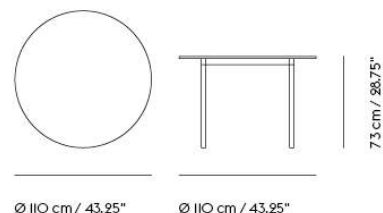

Shipper Colli	2
Gross Weight (kg)	19.1
Net Weight (kg)	14
Base color options	White, Black
Warranty Period	10 years

Item No.	Color	Contract Price	Lead Time
Ready-To-Ship			
64086	White Laminate/Plywood/Black	SEK 10.315,70	-
64085	White Laminate/Plywood/White	SEK 10.315,70	-
64090	Black Linoleum/Plywood/Black	SEK 11.605,70	-
64089	Black Linoleum/Plywood/White	SEK 11.605,70	-
Made-To-Order			
64088	Black Laminate/Plywood/Black	SEK 10.315,70	6 weeks
64087	Black Laminate/Plywood/White	SEK 10.315,70	6 weeks
64096	Black Nanolaminate/Plywood/Black	SEK 13.325,70	6 weeks
64095	Black Nanolaminate/Plywood/White	SEK 13.325,70	6 weeks
64094	White Nanolaminate/Plywood/Black	SEK 13.325,70	6 weeks
64093	White Nanolaminate/Plywood/White	SEK 13.325,70	6 weeks
64797	Lacquered Oak Veneer/Plywood/Black	SEK 11.605,70	6 weeks
64796	Lacquered Oak Veneer/Plywood/White	SEK 11.605,70	6 weeks