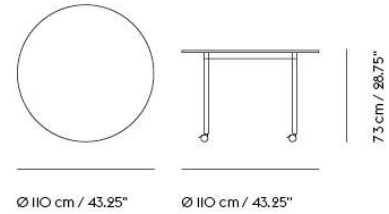

BASE ROUND TABLE / WITH CASTORS / Ø 110 CM / 43.3"

Shipper Colli	2
Gross Weight (kg)	19.1
Net Weight (kg)	14
Base color options	White, Black
Warranty Period	10 years

Item No.	Color	Contract Price	Lead Time
Made-To-Order			
64455	Black Laminate/Plywood/Black	SEK 11.605,70	6 weeks
64575	Black Laminate/Plywood/White	SEK 11.605,70	6 weeks
64530	White Laminate/Plywood/Black	SEK 11.605,70	6 weeks
64650	White Laminate/Plywood/White	SEK 11.605,70	6 weeks
64485	Black Nanolaminate/Plywood/Black	SEK 14.615,70	6 weeks
64605	Black Nanolaminate/Plywood/White	SEK 14.615,70	6 weeks
64545	White Nanolaminate/Plywood/Black	SEK 14.615,70	6 weeks
64665	White Nanolaminate/Plywood/White	SEK 14.615,70	6 weeks
64500	Lacquered Oak Veneer/Plywood/Black	SEK 12.895,70	6 weeks
64620	Lacquered Oak Veneer/Plywood/White	SEK 12.895,70	6 weeks
64467	Black Linoleum/Plywood/Black	SEK 12.895,70	6 weeks
64587	Black Linoleum/Plywood/White	SEK 12.895,70	6 weeks