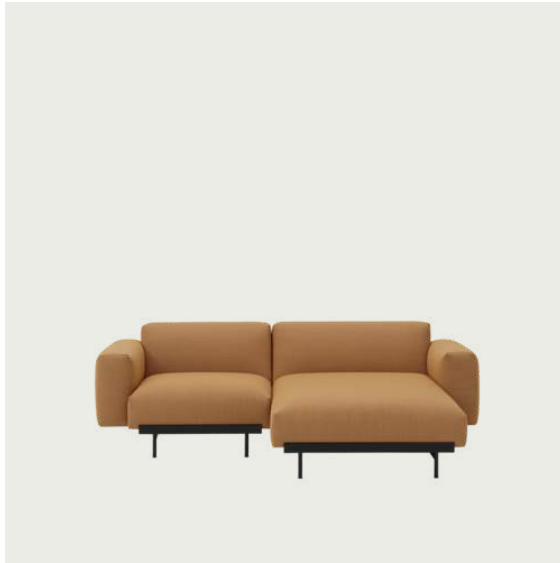

IN SITU MODULAR SOFA / 2-SEATER - CONFIGURATION 4

Shipper Colli	5
Gross Weight (kg)	133.8
Net Weight (kg)	103.21
Warranty Period	10 years

Item No.	Color	Contract Price	Lead Time
Ready-To-Ship			
41903	Frame and Module - Clay 12/Black	SEK 41.705,70	-
99814	Frame and Module - Ecriture 240/Black	SEK 41.705,70	-
Extras			
83061	Leather care set for Refine Leather	SEK 172,00	-