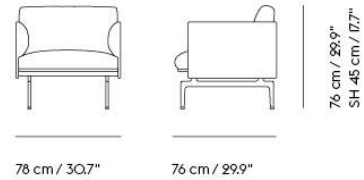

OUTLINE STUDIO CHAIR / POLISHED ALUMINUM BASE - SH: 45 CM / 17.7"

Shipper Colli	1
Gross Weight (kg)	29
Net Weight (kg)	24
Warranty Period	10 years

Item No.	Color	Contract Price	Lead Time
Made-To-Order			
73308	Remix - All Colors	SEK 18.485,70	6 weeks
73310	Canvas - All Colors	SEK 21.495,70	6 weeks
73309	Clara - All Colors	SEK 21.495,70	6 weeks
91416	Colline - All Colors	SEK 21.495,70	6 weeks
73302	Fiord - All Colors	SEK 21.495,70	6 weeks
73305	Steelcut - All Colors	SEK 21.495,70	6 weeks
73304	Steelcut Trio - All Colors	SEK 21.495,70	6 weeks
73306	Hallingdal - All Colors	SEK 24.075,70	6 weeks
73321	Balder - All Colors	SEK 24.505,70	6 weeks
85760	Beck - All Colors	SEK 24.505,70	6 weeks
68314	Clay - All Colors	SEK 24.505,70	6 weeks
73311	Divina - All Colors	SEK 24.505,70	6 weeks
73312	Divina MD - All Colors	SEK 24.505,70	6 weeks
73313	Divina Melange - All Colors	SEK 24.505,70	6 weeks
76278	Ecriture - All Colors	SEK 24.505,70	6 weeks
97590	Hearth - All Colors	SEK 24.505,70	6 weeks
91547	Planum - All Colors	SEK 24.505,70	6 weeks
73322	Twill Weave - All Colors	SEK 24.505,70	6 weeks
73320	Vidar - All Colors	SEK 24.505,70	6 weeks
Extras			
83061	Leather care set for Refine Leather	SEK 172,00	-

VARIANTS MARKED WITH *** WILL BE MADE-TO-ORDER OR DISCONTINUED WHEN OUT OF STOCK
FOR MORE INFORMATION VISIT MUUTO.COM

26% rabatt ska dras av på angivna priser

MUUTO