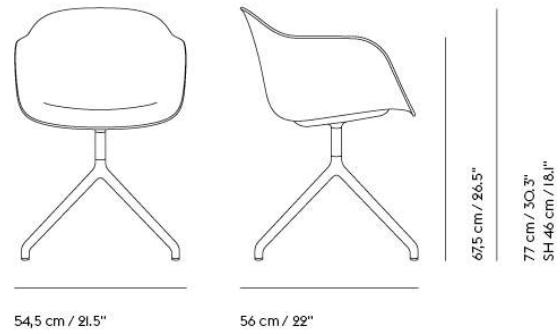

FIBER ARMCHAIR / SWIVEL BASE - FRONT UPHOLSTERY

Shipper Colli	1
Gross Weight (kg)	11.9
Net Weight (kg)	7
Base color options	Anthracite Black, White, Grey, Dusty Green or Polished Aluminum.
Shell Color Options	Black, Dusty Green, Grey, Natural White or Ochre
Warranty Period	10 years

Item No.	Color	Contract Price	Lead Time
Made-To-Order			
29276	Remix - Matching Shell/Base	SEK 5.890,10	4 weeks
29277	Remix - Ochre Shell/Base	SEK 5.890,10	4 weeks
29292	Canvas - Matching Shell/Base	SEK 6.703,70	4 weeks
29293	Canvas - Ochre Shell/Base	SEK 6.703,70	4 weeks
29290	Clara - Matching Shell/Base	SEK 6.703,70	4 weeks
29291	Clara - Ochre Shell/Base	SEK 6.703,70	4 weeks
59578	Fiord - Matching Shell/Base	SEK 6.703,70	4 weeks
59579	Fiord - Ochre Shell/Base	SEK 6.703,70	4 weeks
55073	Hero - Matching Shell/Base	SEK 6.703,70	4 weeks
55074	Hero - Ochre Shell/Base	SEK 6.703,70	4 weeks
19693	Re-wool - Matching Shell/Base	SEK 6.703,70	4 weeks
19694	Re-wool - Ochre Shell/Base	SEK 6.703,70	4 weeks
19581	Sabi - Matching Shell/Base	SEK 6.703,70	4 weeks
19582	Sabi - Ochre Shell/Base	SEK 6.703,70	4 weeks
29278	Steelcut - Matching Shell/Base	SEK 6.703,70	4 weeks
29279	Steelcut - Ochre Shell/Base	SEK 6.703,70	4 weeks
29280	Steelcut Trio - Matching Shell/Base	SEK 6.703,70	4 weeks
29281	Steelcut Trio - Ochre Shell/Base	SEK 6.703,70	4 weeks
29282	Hallingdal - Matching Shell/Base	SEK 7.391,70	4 weeks
29283	Hallingdal - Ochre Shell/Base	SEK 7.391,70	4 weeks
55190	Balder - Matching Shell/Base	SEK 7.524,10	4 weeks

VARIANTS MARKED WITH *** WILL BE MADE-TO-ORDER OR DISCONTINUED WHEN OUT OF STOCK
FOR MORE INFORMATION VISIT MUUTO.COM

26% rabatt ska dras av på angivna priser

MUUTO