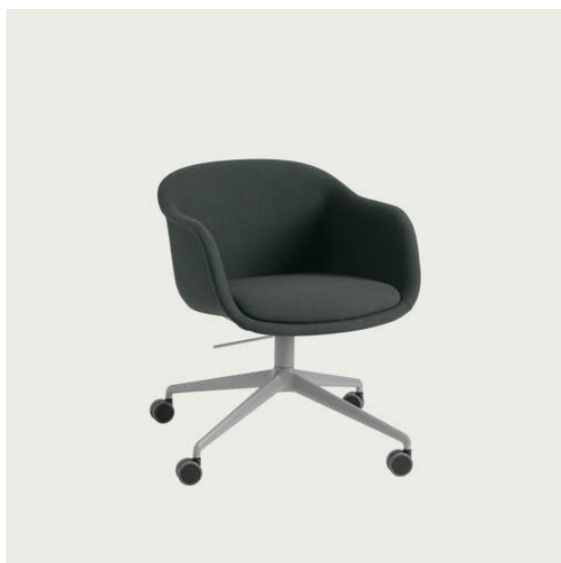

FIBER CONFERENCE ARMCHAIR SWIVEL BASE W. CASTORS AND TILT

63,5 cm / 25"

60,5 cm / 23.8"

77,5 cm / 30.5"
SH 49 cm / 19.3"

Shipper Colli	1
Gross Weight (kg)	19.5
Net Weight (kg)	19.5
Base color options	Anthracite Black or Grey
Warranty period	10 years

Item No.	Color	Contract Price	Lead Time
Made-To-Order			
58503	Remix - All Colors	SEK 9.025,70	4 weeks
58508	Canvas - All Colors	SEK 10.315,70	4 weeks
58507	Clara - All Colors	SEK 10.315,70	4 weeks
59647	Fiord - All Colors	SEK 10.315,70	4 weeks
59851	Hero - All Colors	SEK 10.315,70	4 weeks
58515	Re-wool - All Colors	SEK 10.315,70	4 weeks
19650	Sabi - All Colors	SEK 10.315,70	4 weeks
58505	Steelcut - All Colors	SEK 10.315,70	4 weeks
58506	Steelcut Trio - All Colors	SEK 10.315,70	4 weeks
58514	Balder - All Colors	SEK 11.175,70	4 weeks
13770	Beck - All Colors	SEK 11.175,70	4 weeks
58504	Clay - All Colors	SEK 11.175,70	4 weeks
58510	Divina - All Colors	SEK 11.175,70	4 weeks
58511	Divina MD - All Colors	SEK 11.175,70	4 weeks
58512	Divina Melange - All Colors	SEK 11.175,70	4 weeks
59432	Ecriture - All Colors	SEK 11.175,70	4 weeks
58509	Hallingdal - All Colors	SEK 11.175,70	4 weeks
14528	Hearth - All Colors	SEK 11.175,70	4 weeks
19862	Planum - All Colors	SEK 11.175,70	4 weeks
58513	Twill Weave - All Colors	SEK 11.175,70	4 weeks
59543	Vidar - All Colors	SEK 11.175,70	4 weeks

VARIANTS MARKED WITH *** WILL BE MADE-TO-ORDER OR DISCONTINUED
WHEN OUT OF STOCK
FOR MORE INFORMATION VISIT MUUTO.COM

26% rabatt ska dras av på angivna priser

MUUTO