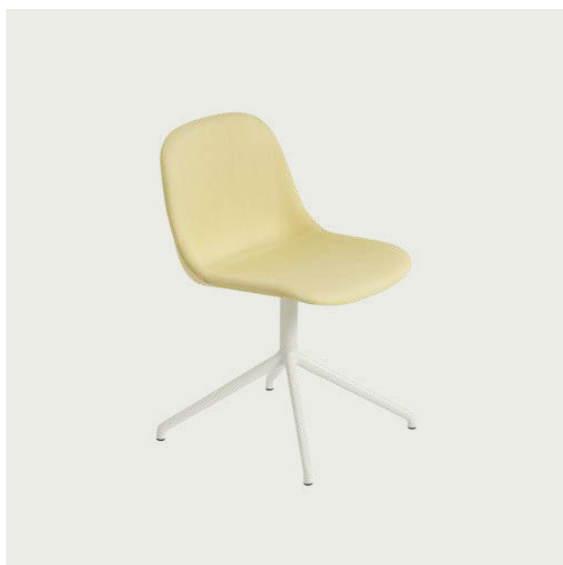

Shipper Colli	1
Gross Weight (kg)	10.3
Net Weight (kg)	9.8
Base color options	Anthracite Black, Dusty Green, Grey, Polished Aluminum or White
Warranty Period	10 years

Item No.	Color	Contract Price	Lead Time
Made-To-Order			
58937	Black/Anthracite Black (Recycled Plastic)	SEK 3.482,10	3 weeks
58939	Dusty Green/Dusty Green (Recycled Plastic)	SEK 3.482,10	3 weeks
58938	Grey/Grey (Recycled Plastic)	SEK 3.482,10	3 weeks
58941	Natural White/White (Recycled Plastic)	SEK 3.482,10	3 weeks
58940	Ochre/Anthracite Black (Recycled Plastic)	SEK 3.482,10	3 weeks
23410	Remix - All Colors	SEK 5.460,10	4 weeks
23418	Canvas - All Colors	SEK 6.234,10	4 weeks
23417	Clara - All Colors	SEK 6.234,10	4 weeks
23476	Fiord - All Colors	SEK 6.234,10	4 weeks
55018	Hero - All Colors	SEK 6.234,10	4 weeks
19667	Re-wool - All Colors	SEK 6.234,10	4 weeks
19555	Sabi - All Colors	SEK 6.234,10	4 weeks
23411	Steelcut - All Colors	SEK 6.234,10	4 weeks
23412	Steelcut Trio - All Colors	SEK 6.234,10	4 weeks
23413	Hallingdal - All Colors	SEK 6.922,10	4 weeks
55135	Balder - All Colors	SEK 7.047,70	4 weeks
13676	Beck - All Colors	SEK 7.047,70	4 weeks
58009	Clay - All Colors	SEK 7.047,70	4 weeks
23414	Divina - All Colors	SEK 7.047,70	4 weeks
23419	Divina MD - All Colors	SEK 7.047,70	4 weeks
23420	Divina Melange - All Colors	SEK 7.047,70	4 weeks
59338	Ecriture - All Colors	SEK 7.047,70	4 weeks

VARIANTS MARKED WITH *** WILL BE MADE-TO-ORDER OR DISCONTINUED WHEN OUT OF STOCK
FOR MORE INFORMATION VISIT MUUTO.COM

26% rabatt ska dras av på angivna priser