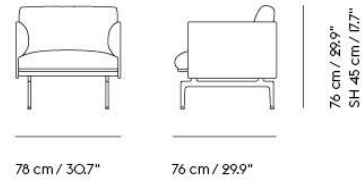

OUTLINE STUDIO CHAIR / BLACK BASE - SH: 45 CM / 17.7"

Shipper Colli	1
Gross Weight (kg)	29
Net Weight (kg)	24
Warranty Period	10 years

Item No.	Color	Contract Price	Lead Time
Made-To-Order			
73118	Remix - All Colors	SEK 16.765,70	6 weeks
73120	Canvas - All Colors	SEK 19.775,70	6 weeks
73119	Clara - All Colors	SEK 19.775,70	6 weeks
91408	Colline - All Colors	SEK 19.775,70	6 weeks
73112	Fiord - All Colors	SEK 19.775,70	6 weeks
73115	Steelcut - All Colors	SEK 19.775,70	6 weeks
73114	Steelcut Trio - All Colors	SEK 19.775,70	6 weeks
73116	Hallingdal - All Colors	SEK 22.355,70	6 weeks
73131	Balder - All Colors	SEK 22.785,70	6 weeks
85752	Beck - All Colors	SEK 22.785,70	6 weeks
68370	Clay - All Colors	SEK 22.785,70	6 weeks
73121	Divina - All Colors	SEK 22.785,70	6 weeks
73122	Divina MD - All Colors	SEK 22.785,70	6 weeks
73123	Divina Melange - All Colors	SEK 22.785,70	6 weeks
76270	Ecriture - All Colors	SEK 22.785,70	6 weeks
97582	Hearth - All Colors	SEK 22.785,70	6 weeks
91539	Planum - All Colors	SEK 22.785,70	6 weeks
73132	Twill Weave - All Colors	SEK 22.785,70	6 weeks
73130	Vidar - All Colors	SEK 22.785,70	6 weeks
Extras			
83061	Leather care set for Refine Leather	SEK 172,00	-

VARIANTS MARKED WITH *** WILL BE MADE-TO-ORDER OR DISCONTINUED
WHEN OUT OF STOCK
FOR MORE INFORMATION VISIT MUUTO.COM

26% rabatt ska dras av på angivna priser

MUUTO