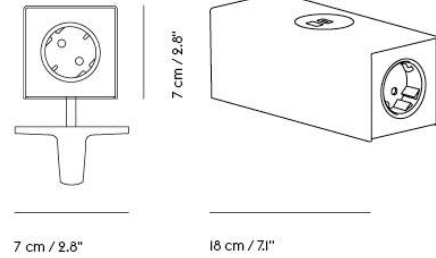

Shipper Colli 1
Gross Weight (kg) 1.5
Net Weight (kg) 1.4
Warranty period 5 years

Item No.	Color	Contract Price	Lead Time
Ready-To-Ship			
39967-BLCK	Black	SEK 4.037,70	-
39967-GREY	Grey	SEK 4.037,70	-