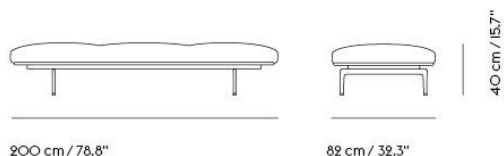

OUTLINE DAYBED / POLISHED ALUMINUM BASE

Shipper Colli	1
Gross Weight (kg)	50
Net Weight (kg)	40
Warranty Period	5 years

Item No.	Color	Contract Price	Lead Time
Made-To-Order			
69516	Remix - All Colors	SEK 22.785,70	6 weeks
69518	Canvas - All Colors	SEK 25.795,70	6 weeks
69517	Clara - All Colors	SEK 25.795,70	6 weeks
91396	Colline - All Colors	SEK 25.795,70	6 weeks
69510	Fiord - All Colors	SEK 25.795,70	6 weeks
69513	Steelcut - All Colors	SEK 25.795,70	6 weeks
69512	Steelcut Trio - All Colors	SEK 25.795,70	6 weeks
69514	Hallingdal - All Colors	SEK 27.515,70	6 weeks
69529	Balder - All Colors	SEK 27.945,70	6 weeks
85741	Beck - All Colors	SEK 27.945,70	6 weeks
68340	Clay - All Colors	SEK 27.945,70	6 weeks
69519	Divina - All Colors	SEK 27.945,70	6 weeks
69520	Divina MD - All Colors	SEK 27.945,70	6 weeks
69521	Divina Melange - All Colors	SEK 27.945,70	6 weeks
76258	Ecriture - All Colors	SEK 27.945,70	6 weeks
97570	Hearth - All Colors	SEK 27.945,70	6 weeks
91527	Planum - All Colors	SEK 27.945,70	6 weeks
69530	Twill Weave - All Colors	SEK 27.945,70	6 weeks
69528	Vidar - All Colors	SEK 27.945,70	6 weeks
Extras			
83061	Leather care set for Refine Leather	SEK 172,00	-