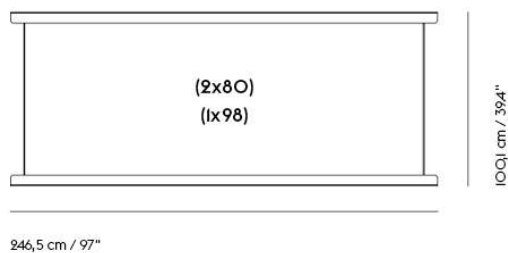

IN SITU MODULAR SOFA / FRAME SECTION (2 X 80 + 1 X 98)

Shipper Colli	1
Gross Weight (kg)	31.2
Net Weight (kg)	26.22
Warranty Period	10 years

Item No.	Color	Contract Price	Lead Time
Ready-To-Ship			
41561	Black - 2 x 80 + 1 x 98	SEK 5.546,10	-