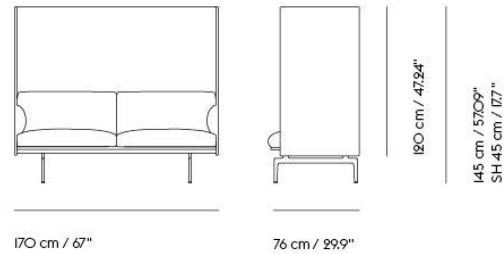

OUTLINE HIGHBACK SOFA 120 / 2-SEATER - BLACK BASE - SH: 45 CM / 17.7"

Shipper Colli	1
Gross Weight (kg)	54
Net Weight (kg)	38
Additional Information	Please note that the highback height for this product is 120 cm / 47.2"
Warranty Period	10 years

Item No.	Color	Contract Price	Lead Time
Made-To-Order			
75354	Remix - All Colors	SEK 37,835,70	6 weeks
75434	Canvas - All Colors	SEK 42,995,70	6 weeks
75394	Clara - All Colors	SEK 42,995,70	6 weeks
75764	Colline - All Colors	SEK 42,995,70	6 weeks
75114	Fiord - All Colors	SEK 42,995,70	6 weeks
75234	Steelcut - All Colors	SEK 42,995,70	6 weeks
75194	Steelcut Trio - All Colors	SEK 42,995,70	6 weeks
75274	Hallingdal - All Colors	SEK 45,145,70	6 weeks
75034	Balder - All Colors	SEK 46,435,70	6 weeks
85610	Beck - All Colors	SEK 46,435,70	6 weeks
75714	Clay - All Colors	SEK 46,435,70	6 weeks
75474	Divina - All Colors	SEK 46,435,70	6 weeks
75514	Divina MD - All Colors	SEK 46,435,70	6 weeks
75554	Divina Melange - All Colors	SEK 46,435,70	6 weeks
76118	Ecriture - All Colors	SEK 46,435,70	6 weeks
97630	Hearth - All Colors	SEK 46,435,70	6 weeks
75784	Planum - All Colors	SEK 46,435,70	6 weeks
75074	Twill Weave - All Colors	SEK 46,435,70	6 weeks
75674	Vidar - All Colors	SEK 46,435,70	6 weeks

Extras

83061	Leather care set for Refine Leather	SEK 172,00	-

VARIANTS MARKED WITH *** WILL BE MADE-TO-ORDER OR DISCONTINUED WHEN OUT OF STOCK
FOR MORE INFORMATION VISIT MUUTO.COM

26% rabatt ska dras av på angivna priser

MUUTO