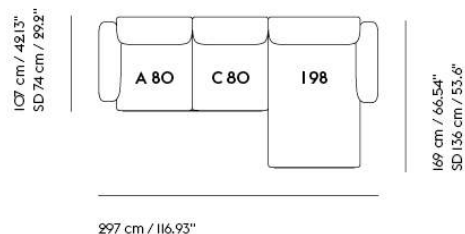

IN SITU MODULAR SOFA / 3-SEATER - CONFIGURATION 6

Shipper Colli	6
Gross Weight (kg)	171.9
Net Weight (kg)	133.22
Warranty Period	10 years

Item No.	Color	Contract Price	Lead Time
Ready-To-Ship			
41912	Frame and Module - Clay I2/Black	SEK 55,465,70	-
99823	Frame and Module - Ecriture 240/Black	SEK 55,465,70	-
Extras			
83061	Leather care set for Refine Leather	SEK 172,00	-