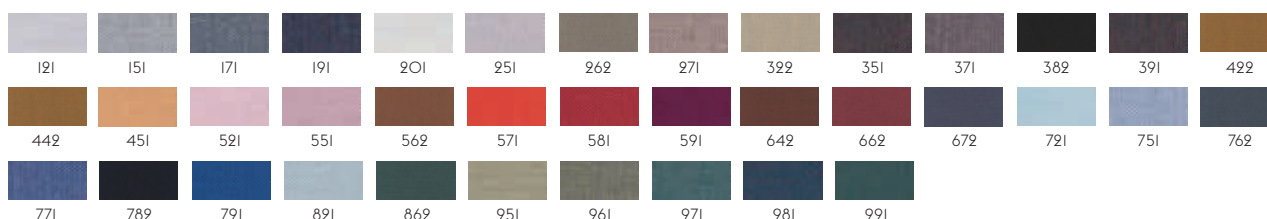

O100

**FIORD BY KVADRAT**

Designer: Tone Barnung &amp; Louise Sigvardt.

Composition: 92% new wool worsted, 8% nylon.

Durability: 60.000 Martindale / Lightfastness 5-6.

I01

**HALLINGDAL 65 BY KVADRAT**

Designer: Nanna Ditzel.