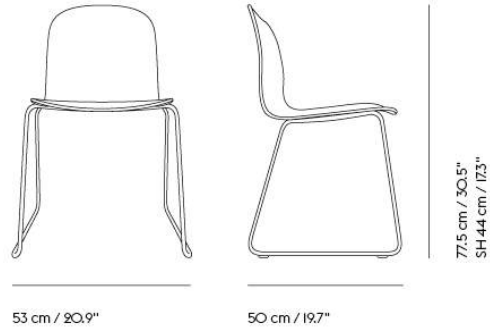

Shipper Colli	1
Gross Weight (kg)	13.5
Net Weight (kg)	5.75
Base color options	Black, Grey or White
Stacking information	Stacking on Trolley: Without upholstery: 17 - With upholstery: 15. Stacking on floor: Without upholstery: 15 - With upholstery: 10
Warranty Period	10 years

Item No.	Color	Contract Price	Lead Time
Ready-To-Ship			
32501	Black/Black	SEK 2.536,10	-
32502	Grey/Grey ***	SEK 2.536,10	-
Made-To-Order			
32503	White/White	SEK 2.536,10	7 weeks
11486	Remix - All Colors	SEK 3.607,70	7 weeks
11489	Canvas - All Colors	SEK 3.951,70	7 weeks
11490	Clara - All Colors	SEK 3.951,70	7 weeks
70363	Colline - All Colors	SEK 3.951,70	7 weeks
18934	Fiord - All Colors	SEK 3.951,70	7 weeks
70364	Re-wool - All Colors	SEK 3.951,70	7 weeks
70362	Sabi - All Colors	SEK 3.951,70	7 weeks
11487	Steelcut - All Colors	SEK 3.951,70	7 weeks
11488	Steelcut Trio - All Colors	SEK 3.951,70	7 weeks
11485	Hallingdal - All Colors	SEK 4.381,70	7 weeks
18916	Balder - All Colors	SEK 4.639,70	7 weeks
18804	Beck - All Colors	SEK 4.639,70	7 weeks
69130	Clay - All Colors	SEK 4.639,70	7 weeks
11483	Divina - All Colors	SEK 4.639,70	7 weeks
11481	Divina MD - All Colors	SEK 4.639,70	7 weeks

VARIANTS MARKED WITH *** WILL BE MADE-TO-ORDER OR DISCONTINUED WHEN OUT OF STOCK
FOR MORE INFORMATION VISIT MUUTO.COM

26% rabatt ska dras av på angivna priser