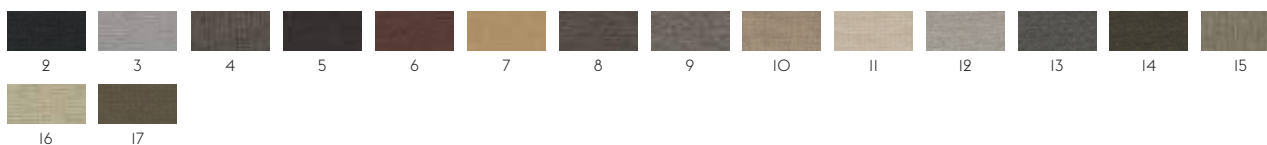

CLAY BY KVADRAT

Designer: Vincent Van Duysen for Kvadrat.

Composition: 76% Linen, 21% Cotton, 3% Polyester.

Durability: 45.000 Martindale / Lightfastness 4-6.

Sustainability: Complies with Greenguard Certification.

1