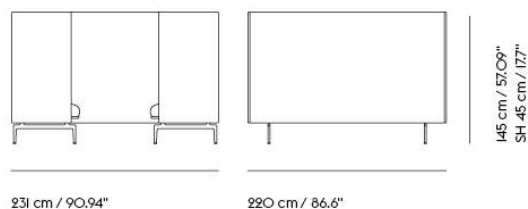

OUTLINE HIGHBACK CABIN 120 / 3-SEATER - POLISHED ALUMINUM BASE - SH: 45 CM / 17.7"

Shipper Colli	3
Gross Weight (kg)	92
Net Weight (kg)	65.5
Warranty Period	10 years

Item No.	Color	Contract Price	Lead Time
Made-To-Order			
80899	Remix - All Colors	SEK 92.445,70	6 weeks
80971	Canvas - All Colors	SEK 105.775,70	6 weeks
80935	Clara - All Colors	SEK 105.775,70	6 weeks
81263	Colline - All Colors	SEK 105.775,70	6 weeks
80683	Fiord - All Colors	SEK 105.775,70	6 weeks
80791	Steelcut - All Colors	SEK 105.775,70	6 weeks
80755	Steelcut Trio - All Colors	SEK 105.775,70	6 weeks
80827	Hallingdal - All Colors	SEK 112.225,70	6 weeks
80611	Balder - All Colors	SEK 114.375,70	6 weeks
85675	Beck - All Colors	SEK 114.375,70	6 weeks
81223	Clay - All Colors	SEK 114.375,70	6 weeks
81007	Divina - All Colors	SEK 114.375,70	6 weeks
81043	Divina MD - All Colors	SEK 114.375,70	6 weeks
81079	Divina Melange - All Colors	SEK 114.375,70	6 weeks
76183	Ecriture - All Colors	SEK 114.375,70	6 weeks
97681	Hearth - All Colors	SEK 114.375,70	6 weeks
81281	Planum - All Colors	SEK 114.375,70	6 weeks
80647	Twill Weave - All Colors	SEK 114.375,70	6 weeks
81187	Vidar - All Colors	SEK 114.375,70	6 weeks
Extras			
83061	Leather care set for Refine Leather	SEK 172,00	-