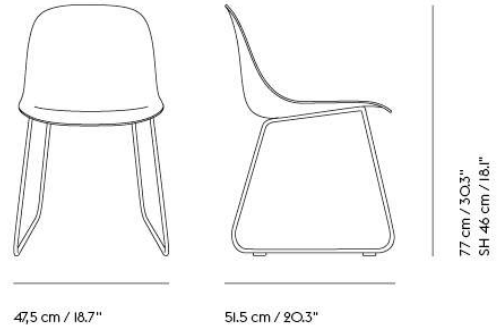

Shipper Colli	1
Gross Weight (kg)	9
Net Weight (kg)	7.4
Base color options	Anthracite Black, Dusty Green, Grey or White
Warranty Period	10 years

Item No.	Color	Contract Price	Lead Time
Made-To-Order			
58929	Black/Anthracite Black (Recycled Plastic)	SEK 2.450,10	3 weeks
59031	Dusty Green/Dusty Green (Recycled Plastic)	SEK 2.450,10	3 weeks
58930	Grey/Grey (Recycled Plastic)	SEK 2.450,10	3 weeks
58931	Natural White/White (Recycled Plastic)	SEK 2.450,10	3 weeks
59032	Ochre/Anthracite Black (Recycled Plastic)	SEK 2.450,10	3 weeks
24157	Remix - All Colors	SEK 4.381,70	4 weeks
24165	Canvas - All Colors	SEK 5.202,10	4 weeks
24164	Clara - All Colors	SEK 5.202,10	4 weeks
24173	Fiord - All Colors	SEK 5.202,10	4 weeks
55044	Hero - All Colors	SEK 5.202,10	4 weeks
19679	Re-wool - All Colors	SEK 5.202,10	4 weeks
19567	Sabi - All Colors	SEK 5.202,10	4 weeks
24158	Steelcut - All Colors	SEK 5.202,10	4 weeks
24159	Steelcut Trio - All Colors	SEK 5.202,10	4 weeks
24160	Hallingdal - All Colors	SEK 5.890,10	4 weeks
55161	Balder - All Colors	SEK 6.015,70	4 weeks
13688	Beck - All Colors	SEK 6.015,70	4 weeks
58021	Clay - All Colors	SEK 6.015,70	4 weeks
24161	Divina - All Colors	SEK 6.015,70	4 weeks
24166	Divina MD - All Colors	SEK 6.015,70	4 weeks
24167	Divina Melange - All Colors	SEK 6.015,70	4 weeks
59350	Ecriture - All Colors	SEK 6.015,70	4 weeks

VARIANTS MARKED WITH *** WILL BE MADE-TO-ORDER OR DISCONTINUED WHEN OUT OF STOCK
FOR MORE INFORMATION VISIT MUUTO.COM

26% rabatt ska dras av på angivna priser