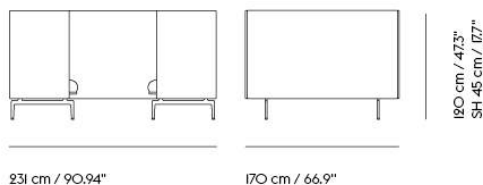

OUTLINE HIGHBACK CABIN 100 / 2-SEATER - BLACK BASE - SH: 45 CM / 17.7"

Shipper Colli	3
Gross Weight (kg)	69
Net Weight (kg)	52
Warranty Period	10 years

Item No.	Color	Contract Price	Lead Time
Made-To-Order			
80884	Remix - All Colors	SEK 70.515,70	6 weeks
80956	Canvas - All Colors	SEK 81.695,70	6 weeks
80920	Clara - All Colors	SEK 81.695,70	6 weeks
81254	Colline - All Colors	SEK 81.695,70	6 weeks
80668	Fiord - All Colors	SEK 81.695,70	6 weeks
80776	Steelcut - All Colors	SEK 81.695,70	6 weeks
80740	Steelcut Trio - All Colors	SEK 81.695,70	6 weeks
80812	Hallingdal - All Colors	SEK 87.285,70	6 weeks
80596	Balder - All Colors	SEK 88.575,70	6 weeks
85666	Beck - All Colors	SEK 88.575,70	6 weeks
81208	Clay - All Colors	SEK 88.575,70	6 weeks
80992	Divina - All Colors	SEK 88.575,70	6 weeks
81028	Divina MD - All Colors	SEK 88.575,70	6 weeks
81064	Divina Melange - All Colors	SEK 88.575,70	6 weeks
76174	Ecriture - All Colors	SEK 88.575,70	6 weeks
97666	Hearth - All Colors	SEK 88.575,70	6 weeks
81272	Planum - All Colors	SEK 88.575,70	6 weeks
80632	Twill Weave - All Colors	SEK 88.575,70	6 weeks
81172	Vidar - All Colors	SEK 88.575,70	6 weeks
Extras			
83061	Leather care set for Refine Leather	SEK 172,00	-