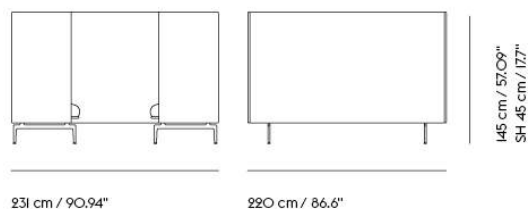

OUTLINE HIGHBACK CABIN 120 / 3-SEATER - BLACK BASE - SH: 45 CM / 17.7"

Shipper Colli	3
Gross Weight (kg)	92
Net Weight (kg)	65.5
Warranty Period	10 years

Item No.	Color	Contract Price	Lead Time
Made-To-Order			
80889	Remix - All Colors	SEK 89.005,70	6 weeks
80961	Canvas - All Colors	SEK 102.335,70	6 weeks
80925	Clara - All Colors	SEK 102.335,70	6 weeks
81259	Colline - All Colors	SEK 102.335,70	6 weeks
80673	Fiord - All Colors	SEK 102.335,70	6 weeks
80781	Steelcut - All Colors	SEK 102.335,70	6 weeks
80745	Steelcut Trio - All Colors	SEK 102.335,70	6 weeks
80817	Hallingdal - All Colors	SEK 108.785,70	6 weeks
80601	Balder - All Colors	SEK 110.935,70	6 weeks
85671	Beck - All Colors	SEK 110.935,70	6 weeks
81213	Clay - All Colors	SEK 110.935,70	6 weeks
80997	Divina - All Colors	SEK 110.935,70	6 weeks
81033	Divina MD - All Colors	SEK 110.935,70	6 weeks
81069	Divina Melange - All Colors	SEK 110.935,70	6 weeks
76179	Ecriture - All Colors	SEK 110.935,70	6 weeks
97671	Hearth - All Colors	SEK 110.935,70	6 weeks
81277	Planum - All Colors	SEK 110.935,70	6 weeks
80637	Twill Weave - All Colors	SEK 110.935,70	6 weeks
81177	Vidar - All Colors	SEK 110.935,70	6 weeks
Extras			
83061	Leather care set for Refine Leather	SEK 172,00	-