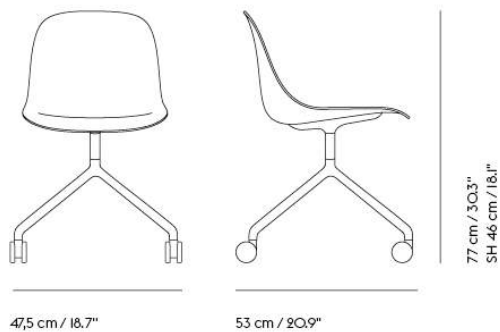

FIBER SIDE CHAIR SWIVEL BASE W. CASTORS

Shipper Colli	1
Gross Weight (kg)	10,3
Net Weight (kg)	9,8
Base color options	Anthracite Black, Dusty Green. Grey or Polished Aluminum with black castors. White with White castors.
Warranty Period	10 years

Item No.	Color	Contract Price	Lead Time
Made-To-Order			
59001	Black/Anthracite Black (Recycled Plastic)	SEK 3.951,70	3 weeks
59003	Dusty Green/Dusty Green (Recycled Plastic)	SEK 3.951,70	3 weeks
59002	Grey/Grey (Recycled Plastic)	SEK 3.951,70	3 weeks
59005	Natural White/White (Recycled Plastic)	SEK 3.951,70	3 weeks
59004	Ochre/Anthracite Black (Recycled Plastic)	SEK 3.951,70	3 weeks
23370	Remix - All Colors	SEK 5.890,10	4 weeks
23378	Canvas - All Colors	SEK 6.703,70	4 weeks
23377	Clara - All Colors	SEK 6.703,70	4 weeks
59554	Fiord - All Colors	SEK 6.703,70	4 weeks
55016	Hero - All Colors	SEK 6.703,70	4 weeks
19666	Re-wool - All Colors	SEK 6.703,70	4 weeks
19554	Sabi - All Colors	SEK 6.703,70	4 weeks
23371	Steelcut - All Colors	SEK 6.703,70	4 weeks
23372	Steelcut Trio - All Colors	SEK 6.703,70	4 weeks
23373	Hallingdal - All Colors	SEK 7.391,70	4 weeks
55133	Balder - All Colors	SEK 7.524,10	4 weeks
13675	Beck - All Colors	SEK 7.524,10	4 weeks
58008	Clay - All Colors	SEK 7.524,10	4 weeks
23374	Divina - All Colors	SEK 7.524,10	4 weeks
23379	Divina MD - All Colors	SEK 7.524,10	4 weeks
23380	Divina Melange - All Colors	SEK 7.524,10	4 weeks
59337	Ecriture - All Colors	SEK 7.524,10	4 weeks

VARIANTS MARKED WITH *** WILL BE MADE-TO-ORDER OR DISCONTINUED WHEN OUT OF STOCK
FOR MORE INFORMATION VISIT MUUTO.COM

26% rabatt ska dras av på angivna priser

MUUTO