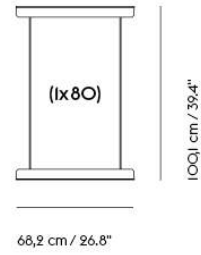

IN SITU MODULAR SOFA / FRAME SECTION (1 X 80)

Shipper Colli 1
Gross Weight (kg) 14
Net Weight (kg) 11.76
Warranty Period 10 years

Item No.	Color	Contract Price	Lead Time
Ready-To-Ship			
41555	Black - 1 x 80	SEK 1.848,10	-