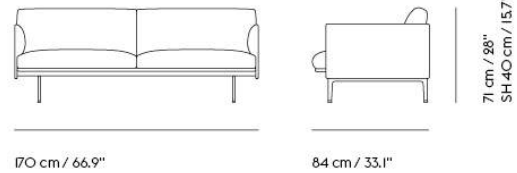

OUTLINE SOFA / 2-SEATER - POLISHED ALUMINUM BASE

Shipper Colli	1
Gross Weight (kg)	55
Net Weight (kg)	50
Warranty Period	10 years

Item No.	Color	Contract Price	Lead Time
Ready-To-Ship			
76220-240	Ecriture 240/Polished Aluminum	SEK 37.835,70	-
Made-To-Order			
67208	Remix - All Colors	SEK 30.095,70	6 weeks
67210	Canvas - All Colors	SEK 34.825,70	6 weeks
67209	Clara - All Colors	SEK 34.825,70	6 weeks
91358	Colline - All Colors	SEK 34.825,70	6 weeks
67202	Fiord - All Colors	SEK 34.825,70	6 weeks
67205	Steelcut - All Colors	SEK 34.825,70	6 weeks
67204	Steelcut Trio - All Colors	SEK 34.825,70	6 weeks
67206	Hallingdal - All Colors	SEK 36.545,70	6 weeks
67191	Balder - All Colors	SEK 37.835,70	6 weeks
85704	Beck - All Colors	SEK 37.835,70	6 weeks
68292	Clay - All Colors	SEK 37.835,70	6 weeks
67211	Divina - All Colors	SEK 37.835,70	6 weeks
67212	Divina MD - All Colors	SEK 37.835,70	6 weeks
67213	Divina Melange - All Colors	SEK 37.835,70	6 weeks
76220	Ecriture - All Colors	SEK 37.835,70	6 weeks
97532	Hearth - All Colors	SEK 37.835,70	6 weeks
91489	Planum - All Colors	SEK 37.835,70	6 weeks
67192	Twill Weave - All Colors	SEK 37.835,70	6 weeks
67220	Vidar - All Colors	SEK 37.835,70	6 weeks

VARIANTS MARKED WITH *** WILL BE MADE-TO-ORDER OR DISCONTINUED WHEN OUT OF STOCK
FOR MORE INFORMATION VISIT MUUTO.COM

26% rabatt ska dras av på angivna priser

MUUTO