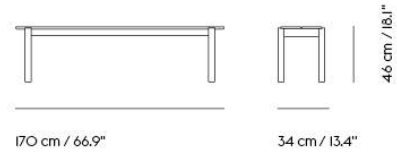

LINEAR WOOD BENCH / 170 X 34 CM / 67 X 13.4"

Shipper Colli	1
Gross Weight (kg)	18.4
Net Weight (kg)	12.894
Warranty Period	10 years

Item No.	Color	Contract Price	Lead Time
Ready-To-Ship			
30920	Oak	SEK 7.305,70	-