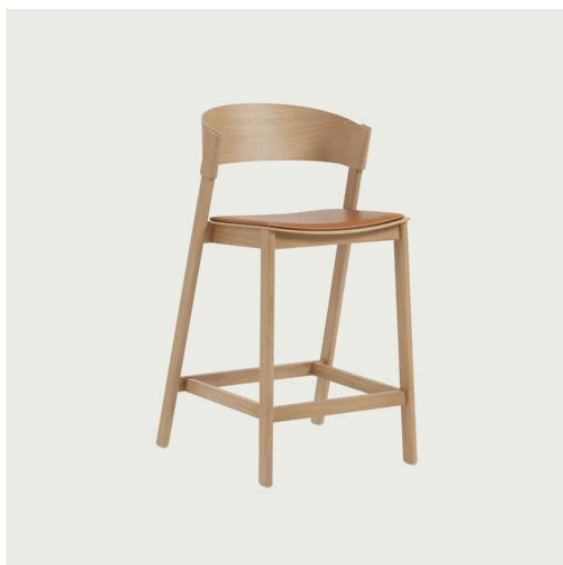

Shipper Colli	1
Gross Weight (kg)	8.75
Net Weight (kg)	5.85
Base color options	Black, Dark Beige, Green, Oak or Stained Dark Brown
Warranty Period	10 Years

Item No.	Color	Contract Price	Lead Time
Ready-To-Ship			
33202	Black	SEK 5.804,10	-
33207	Dark Beige	SEK 5.804,10	-
33204	Green	SEK 5.804,10	-
33206	Midnight Blue	SEK 5.804,10	-
33201	Oak	SEK 5.804,10	-
33205	Stained Dark Brown	SEK 5.804,10	-
Made-To-Order			
33221	Remix - All Colors	SEK 6.578,10	7 weeks
33229	Canvas - All Colors	SEK 7.047,70	7 weeks
33228	Clara - All Colors	SEK 7.047,70	7 weeks
33234	Colline - All Colors	SEK 7.047,70	7 weeks
33239	Fiord - All Colors	SEK 7.047,70	7 weeks
33236	Re-wool - All Colors	SEK 7.047,70	7 weeks
33233	Sabi - All Colors	SEK 7.047,70	7 weeks
33222	Steelcut - All Colors	SEK 7.047,70	7 weeks
33223	Steelcut Trio - All Colors	SEK 7.047,70	7 weeks
33224	Hallingdal - All Colors	SEK 7.180,10	7 weeks
33219	Beck - All Colors	SEK 7.305,70	7 weeks
33231	Clay - All Colors	SEK 7.305,70	7 weeks
33225	Divina - All Colors	SEK 7.305,70	7 weeks
33226	Divina MD - All Colors	SEK 7.305,70	7 weeks