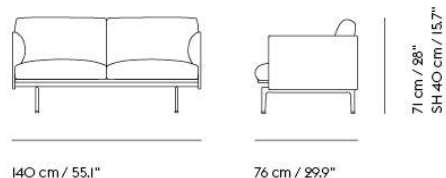

OUTLINE STUDIO SOFA / 140 CM / 55.1" - POLISHED ALUMINUM BASE

Shipper Colli	1
Gross Weight (kg)	41
Net Weight (kg)	36
Warranty Period	10 years

Item No.	Color	Contract Price	Lead Time
Made-To-Order			
67038	Remix - All Colors	SEK 26.225,70	6 weeks
67040	Canvas - All Colors	SEK 31.385,70	6 weeks
67039	Clara - All Colors	SEK 31.385,70	6 weeks
91355	Colline - All Colors	SEK 31.385,70	6 weeks
67032	Fiord - All Colors	SEK 31.385,70	6 weeks
67035	Steelcut - All Colors	SEK 31.385,70	6 weeks
67034	Steelcut Trio - All Colors	SEK 31.385,70	6 weeks
67036	Hallingdal - All Colors	SEK 33.535,70	6 weeks
67051	Balder - All Colors	SEK 34.825,70	6 weeks
85701	Beck - All Colors	SEK 34.825,70	6 weeks
68315	Clay - All Colors	SEK 34.825,70	6 weeks
67041	Divina - All Colors	SEK 34.825,70	6 weeks
67042	Divina MD - All Colors	SEK 34.825,70	6 weeks
67043	Divina Melange - All Colors	SEK 34.825,70	6 weeks
76217	Ecriture - All Colors	SEK 34.825,70	6 weeks
97529	Hearth - All Colors	SEK 34.825,70	6 weeks
91486	Planum - All Colors	SEK 34.825,70	6 weeks
67052	Twill Weave - All Colors	SEK 34.825,70	6 weeks
67050	Vidar - All Colors	SEK 34.825,70	6 weeks
Extras			
83061	Leather care set for Refine Leather	SEK 172,00	-

VARIANTS MARKED WITH *** WILL BE MADE-TO-ORDER OR DISCONTINUED
WHEN OUT OF STOCK
FOR MORE INFORMATION VISIT MUUTO.COM

26% rabatt ska dras av på angivna priser

MUUTO