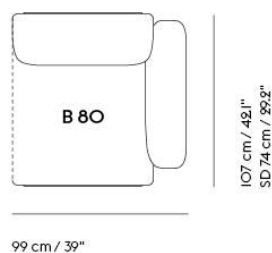

IN SITU MODULAR SOFA / RIGHT ARMREST MODULE (B80)

Shipper Colli	1
Gross Weight (kg)	42.7
Net Weight (kg)	31.25
Please note	This product features an armrest on the right-hand side when facing the product from the front.
Please note	This variant is a Seating Module only and does not include a Frame Section.
Warranty Period	10 years

Item No.	Color	Contract Price	Lead Time
Ready-To-Ship			
41121-12	Clay 12	SEK 16.335,70	-
98863-240	Ecriture 240	SEK 16.335,70	-
Made-To-Order			
99034	Remix - All Colors	SEK 14.185,70	6 weeks
95551	Colline - All Colors	SEK 15.045,70	6 weeks
41139	Fiord - All Colors	SEK 15.045,70	6 weeks
95501	Re-wool - All Colors	SEK 15.045,70	6 weeks
98801	Sabi - All Colors	SEK 15.045,70	6 weeks
41148	Hallingdal - All Colors	SEK 15.905,70	6 weeks
99297	Beck - All Colors	SEK 16.335,70	6 weeks
41121	Clay - All Colors	SEK 16.335,70	6 weeks
41157	Divina - All Colors	SEK 16.335,70	6 weeks
41166	Divina MD - All Colors	SEK 16.335,70	6 weeks
41175	Divina Melange - All Colors	SEK 16.335,70	6 weeks
98863	Ecriture - All Colors	SEK 16.335,70	6 weeks
99231	Hearth - All Colors	SEK 16.335,70	6 weeks
76404	Planum - All Colors	SEK 16.335,70	6 weeks
95601	Twill Weave - All Colors	SEK 16.335,70	6 weeks
41184	Vidar - All Colors	SEK 16.335,70	6 weeks

VARIANTS MARKED WITH *** WILL BE MADE-TO-ORDER OR DISCONTINUED
WHEN OUT OF STOCK
FOR MORE INFORMATION VISIT MUUTO.COM

26% rabatt ska dras av på angivna priser

MUUTO