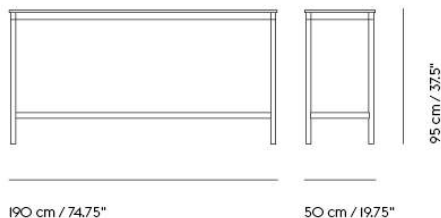

BASE HIGH TABLE / 190 X 50 H: 95 CM / 74.8 X 19.7 H: 37.4"

Shipper Colli	2
Gross Weight (kg)	38
Net Weight (kg)	33.2
Base color options	White, Black
Warranty Period	10 years

Item No.	Color	Contract Price	Lead Time
Ready-To-Ship			
62006	White Laminate/Plywood/Black	SEK 17.625,70	-
62005	White Laminate/Plywood/White	SEK 17.625,70	-
64771	Lacquered Oak Veneer/Plywood/Black	SEK 21.495,70	-
64770	Lacquered Oak Veneer/Plywood/White	SEK 21.495,70	-
62010	Black Linoleum/Plywood/Black	SEK 19.345,70	-
62009	Black Linoleum/Plywood/White	SEK 19.345,70	-
Made-To-Order			
62008	Black Laminate/Plywood/Black	SEK 17.625,70	8 weeks
62007	Black Laminate/Plywood/White	SEK 17.625,70	8 weeks
62016	Black Nanolaminat/Plywood/Black	SEK 22.785,70	8 weeks
62015	Black Nanolaminat/Plywood/White	SEK 22.785,70	8 weeks
62014	White Nanolaminat/Plywood/Black	SEK 22.785,70	8 weeks
62013	White Nanolaminat/Plywood/White	SEK 22.785,70	8 weeks