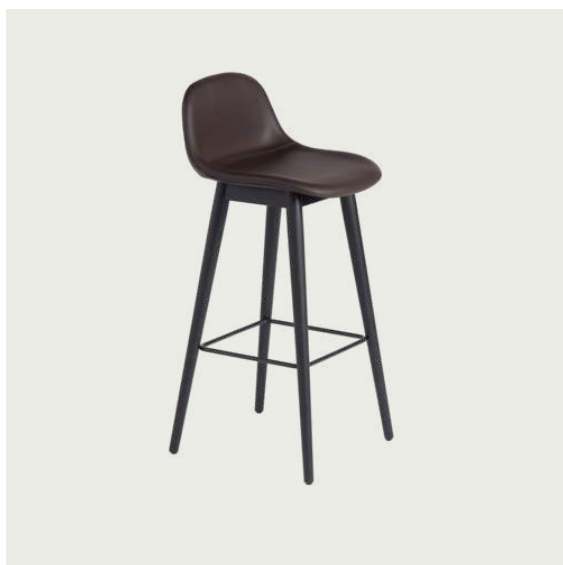

FIBER BAR STOOL / WOOD BASE - WITH BACKREST - 75 CM / 29.5"

Shipper Colli	1
Gross Weight (kg)	7
Net Weight (kg)	6.1
Base color options	Anthracite Black, Dusty Green, Grey, Oak or Stained Dark Brown
Warranty Period	10 years

Item No.	Color	Contract Price	Lead Time
Ready-To-Ship			
58926	Black/Anthracite Black (Recycled Plastic)	SEK 3.693,70	-
58967	Black/Stained Dark Brown (Recycled Plastic)	SEK 3.693,70	-
58927	Grey/Grey (Recycled Plastic)	SEK 3.693,70	-
58928	Natural White/Oak (Recycled Plastic)	SEK 3.693,70	-
Made-To-Order			
59066	Dusty Green/Dusty Green (Recycled Plastic)	SEK 3.693,70	3 weeks
59067	Dusty Green/Stained Dark Brown (Recycled Plastic)	SEK 3.693,70	3 weeks
59068	Grey/Stained Dark Brown (Recycled Plastic)	SEK 3.693,70	3 weeks
59069	Natural White/Stained Dark Brown (Recycled Plastic)	SEK 3.693,70	3 weeks
59070	Ochre/Oak (Recycled Plastic)	SEK 3.693,70	3 weeks
23780	Remix - All Colors	SEK 6.234,10	4 weeks
23788	Canvas - All Colors	SEK 6.703,70	4 weeks
23787	Clara - All Colors	SEK 6.703,70	4 weeks
59565	Fiord - All Colors	SEK 6.703,70	4 weeks
55031	Hero - All Colors	SEK 6.703,70	4 weeks
19678	Re-wool - All Colors	SEK 6.703,70	4 weeks
19566	Sabi - All Colors	SEK 6.703,70	4 weeks
23781	Steelcut - All Colors	SEK 6.703,70	4 weeks
23782	Steelcut Trio - All Colors	SEK 6.703,70	4 weeks

VARIANTS MARKED WITH *** WILL BE MADE-TO-ORDER OR DISCONTINUED WHEN OUT OF STOCK
FOR MORE INFORMATION VISIT MUUTO.COM

26% rabatt ska dras av på angivna priser

MUUTO