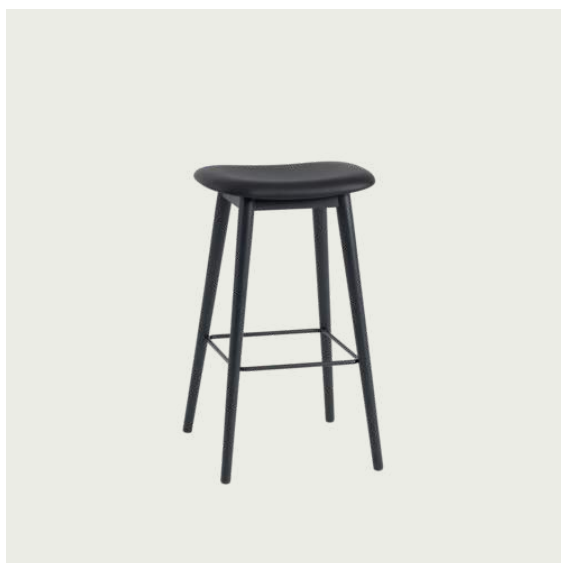

# FIBER BAR STOOL / WOOD BASE - 75 CM / 29.5"

Shipper Colli	1
Gross Weight (kg)	7
Net Weight (kg)	5
Base color options	Anthracite Black, Dusty Green, Grey, Oak or Stained Dark Brown
Warranty Period	10 years