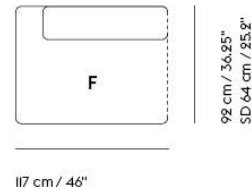

CONNECT MODULAR SOFA / LEFT OPEN-ENDED (F)

Shipper Colli	1
Gross Weight (kg)	47
Net Weight (kg)	42
Please note	This product features an open end on the left-hand side when facing the product from the front.
Warranty Period	10 years

Item No.	Color	Contract Price	Lead Time
Ready-To-Ship			
11506-123	Remix I23 ***	SEK 14.615,70	-
Made-To-Order			
11506	Remix - All Colors ***	SEK 14.615,70	6 weeks
98265	Canvas - All Colors	SEK 15.905,70	6 weeks
11597	Clara - All Colors	SEK 15.905,70	6 weeks
95805	Colline - All Colors	SEK 15.905,70	6 weeks
98295	Fiord - All Colors	SEK 15.905,70	6 weeks
11586	Steelcut - All Colors	SEK 15.905,70	6 weeks
11546	Steelcut Trio - All Colors	SEK 15.905,70	6 weeks
11626	Hallingdal - All Colors	SEK 16.335,70	6 weeks
66555	Beck - All Colors	SEK 16.765,70	6 weeks
95705	Clay - All Colors	SEK 16.765,70	6 weeks
20266	Divina - All Colors	SEK 16.765,70	6 weeks
19026	Divina MD - All Colors	SEK 16.765,70	6 weeks
19046	Divina Melange - All Colors	SEK 16.765,70	6 weeks
76344	Ecriture - All Colors	SEK 16.765,70	6 weeks
66605	Hearth - All Colors	SEK 16.765,70	6 weeks
98783	Planum - All Colors	SEK 16.765,70	6 weeks
95905	Twill Weave - All Colors	SEK 16.765,70	6 weeks
76322	Vidar - All Colors	SEK 16.765,70	6 weeks

VARIANTS MARKED WITH *** WILL BE MADE-TO-ORDER OR DISCONTINUED WHEN OUT OF STOCK
FOR MORE INFORMATION VISIT MUUTO.COM

26% rabatt ska dras av på angivna priser

MUUTO