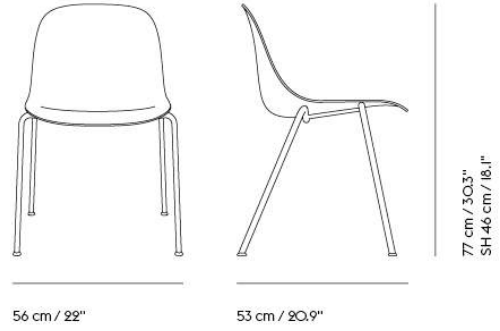

Shipper Colli	1
Gross Weight (kg)	10.3
Net Weight (kg)	7.4
Base color options	Chrome
Stacking	Up to 15 shell or 10 upholstered chairs can be stacked together
Warranty Period	10 years

Item No.	Color	Contract Price	Lead Time
Made-To-Order			
59011	Black/Chrome (Recycled Plastic)	SEK 2.450,10	3 weeks
59013	Dusty Green/Chrome (Recycled Plastic)	SEK 2.450,10	3 weeks
59012	Grey/Chrome (Recycled Plastic)	SEK 2.450,10	3 weeks
59015	Natural White/Chrome (Recycled Plastic)	SEK 2.450,10	3 weeks
59014	Ochre/Chrome (Recycled Plastic)	SEK 2.450,10	3 weeks
25306	Remix - All Colors	SEK 4.381,70	4 weeks
25314	Canvas - All Colors	SEK 5.202,10	4 weeks
25313	Clara - All Colors	SEK 5.202,10	4 weeks
59566	Fiord - All Colors	SEK 5.202,10	4 weeks
55046	Hero - All Colors	SEK 5.202,10	4 weeks
19680	Re-wool - All Colors	SEK 5.202,10	4 weeks
19568	Sabi - All Colors	SEK 5.202,10	4 weeks
25309	Steelcut - All Colors	SEK 5.202,10	4 weeks
25310	Steelcut Trio - All Colors	SEK 5.202,10	4 weeks
25311	Hallingdal - All Colors	SEK 5.890,10	4 weeks
55163	Balder - All Colors	SEK 6.015,70	4 weeks
13689	Beck - All Colors	SEK 6.015,70	4 weeks
58022	Clay - All Colors	SEK 6.015,70	4 weeks
25312	Divina - All Colors	SEK 6.015,70	4 weeks
25315	Divina MD - All Colors	SEK 6.015,70	4 weeks
25316	Divina Melange - All Colors	SEK 6.015,70	4 weeks

VARIANTS MARKED WITH *** WILL BE MADE-TO-ORDER OR DISCONTINUED WHEN OUT OF STOCK
FOR MORE INFORMATION VISIT MUUTO.COM

26% rabatt ska dras av på angivna priser