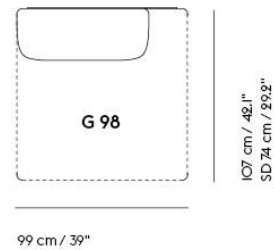

IN SITU MODULAR SOFA / RIGHT OPEN-ENDED MODULE (G98)

Shipper Colli	1
Gross Weight (kg)	36.4
Net Weight (kg)	25.13
Please note	This product features an open end on the right-hand side when facing the product from the front.
Please note	This variant is a Seating Module only and does not include a Frame Section.
Warranty Period	10 years

Item No.	Color	Contract Price	Lead Time
Ready-To-Ship			
41126-12	Clay 12	SEK 14.185,70	-
98868-240	Ecriture 240	SEK 14.185,70	-
Made-To-Order			
99039	Remix - All Colors	SEK 11.175,70	6 weeks
95556	Colline - All Colors	SEK 12.465,70	6 weeks
41144	Fiord - All Colors	SEK 12.465,70	6 weeks
95506	Re-wool - All Colors	SEK 12.465,70	6 weeks
98806	Sabi - All Colors	SEK 12.465,70	6 weeks
41153	Hallingdal - All Colors	SEK 13.325,70	6 weeks
99302	Beck - All Colors	SEK 14.185,70	6 weeks
41126	Clay - All Colors	SEK 14.185,70	6 weeks
41162	Divina - All Colors	SEK 14.185,70	6 weeks
41171	Divina MD - All Colors	SEK 14.185,70	6 weeks
41180	Divina Melange - All Colors	SEK 14.185,70	6 weeks
98868	Ecriture - All Colors	SEK 14.185,70	6 weeks
99236	Hearth - All Colors	SEK 14.185,70	6 weeks
76409	Planum - All Colors	SEK 14.185,70	6 weeks
95606	Twill Weave - All Colors	SEK 14.185,70	6 weeks
41189	Vidar - All Colors	SEK 14.185,70	6 weeks

VARIANTS MARKED WITH *** WILL BE MADE-TO-ORDER OR DISCONTINUED WHEN OUT OF STOCK
FOR MORE INFORMATION VISIT MUUTO.COM

26% rabatt ska dras av på angivna priser

MUUTO