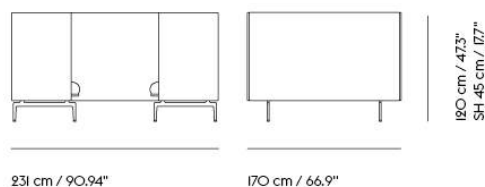

OUTLINE HIGHBACK CABIN 100 / 2-SEATER - POLISHED ALUMINUM BASE - SH: 45 CM / 17.7"

Shipper Colli	3
Gross Weight (kg)	69
Net Weight (kg)	52
Warranty Period	10 years

Item No.	Color	Contract Price	Lead Time
Made-To-Order			
80896	Remix - All Colors	SEK 73.955,70	6 weeks
80968	Canvas - All Colors	SEK 85.135,70	6 weeks
80932	Clara - All Colors	SEK 85.135,70	6 weeks
81260	Colline - All Colors	SEK 85.135,70	6 weeks
80680	Fiord - All Colors	SEK 85.135,70	6 weeks
80788	Steelcut - All Colors	SEK 85.135,70	6 weeks
80752	Steelcut Trio - All Colors	SEK 85.135,70	6 weeks
80824	Hallingdal - All Colors	SEK 90.725,70	6 weeks
80608	Balder - All Colors	SEK 92.015,70	6 weeks
85672	Beck - All Colors	SEK 92.015,70	6 weeks
81220	Clay - All Colors	SEK 92.015,70	6 weeks
81004	Divina - All Colors	SEK 92.015,70	6 weeks
81040	Divina MD - All Colors	SEK 92.015,70	6 weeks
81076	Divina Melange - All Colors	SEK 92.015,70	6 weeks
76180	Ecriture - All Colors	SEK 92.015,70	6 weeks
97678	Hearth - All Colors	SEK 92.015,70	6 weeks
81278	Planum - All Colors	SEK 92.015,70	6 weeks
80644	Twill Weave - All Colors	SEK 92.015,70	6 weeks
81184	Vidar - All Colors	SEK 92.015,70	6 weeks
Extras			
83061	Leather care set for Refine Leather	SEK 172,00	-