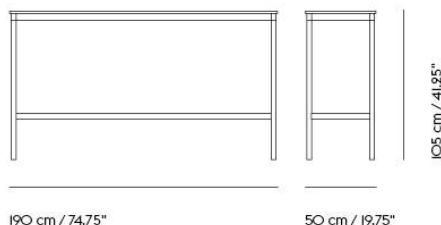

BASE HIGH TABLE / 190 X 50 H: 105 CM / 74.8 X 19.7 H: 41.3"

Shipper Colli	2
Gross Weight (kg)	39
Net Weight (kg)	34.2
Base color options	White, Black
Warranty Period	10 years

Item No.	Color	Contract Price	Lead Time
Ready-To-Ship			
62026	White Laminate/Plywood/Black	SEK 17.625,70	-
62025	White Laminate/Plywood/White	SEK 17.625,70	-
64772	Lacquered Oak Veneer/Plywood/Black	SEK 21.495,70	-
64773	Lacquered Oak Veneer/Plywood/White	SEK 21.495,70	-
62029	Black Linoleum/Plywood/Black	SEK 19.345,70	-
62030	Black Linoleum/Plywood/White	SEK 19.345,70	-
Made-To-Order			
62028	Black Laminate/Plywood/Black	SEK 17.625,70	8 weeks
62027	Black Laminate/Plywood/White	SEK 17.625,70	8 weeks
62036	Black Nanolaminat/Plywood/Black	SEK 22.785,70	8 weeks
62035	Black Nanolaminat/Plywood/White	SEK 22.785,70	8 weeks
62034	White Nanolaminat/Plywood/Black	SEK 22.785,70	8 weeks
62033	White Nanolaminat/Plywood/White	SEK 22.785,70	8 weeks