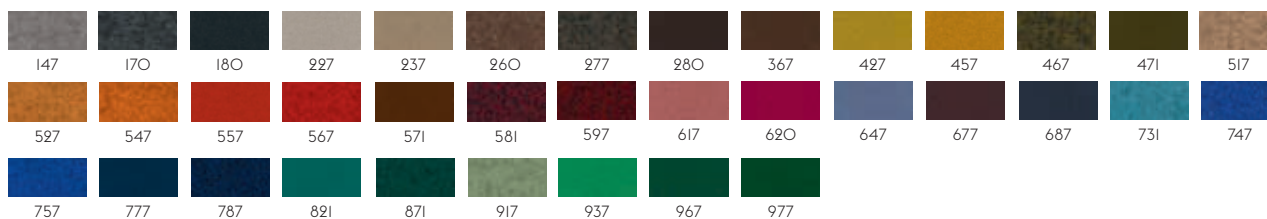

DIVINA MELANGE BY KVADRAT

Designer: Finn Sködt.

Composition: 100% new wool.

Durability: 45.000 Martindale / Lightfastness 6-7.

Sustainability: Complies with both EU ecolabel "The Flower" and Greenguard Gold Certification.

I20