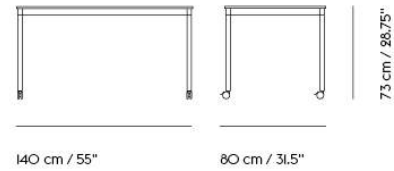

BASE TABLE / WITH CASTORS / 140 X 80 CM / 55.1 X 31.5"

Shipper Colli	2
Gross Weight (kg)	25.7
Net Weight (kg)	22.3
Base color options	White, Black
Warranty Period	10 years

Item No.	Color	Contract Price	Lead Time
Made-To-Order			
64445	Black Laminate/Plywood/Black	SEK 11.605,70	6 weeks
64565	Black Laminate/Plywood/White	SEK 11.605,70	6 weeks
64520	White Laminate/Plywood/Black	SEK 11.605,70	6 weeks
64640	White Laminate/Plywood/White	SEK 11.605,70	6 weeks
64475	Black Nanolaminate/Plywood/Black	SEK 15.045,70	6 weeks
64595	Black Nanolaminate/Plywood/White	SEK 15.045,70	6 weeks
64535	White Nanolaminate/Plywood/Black	SEK 15.045,70	6 weeks
64655	White Nanolaminate/Plywood/White	SEK 15.045,70	6 weeks
64490	Lacquered Oak Veneer/Plywood/Black	SEK 14.185,70	6 weeks
64610	Lacquered Oak Veneer/Plywood/White	SEK 14.185,70	6 weeks
64470	Black Linoleum/Plywood/Black	SEK 12.895,70	6 weeks
64590	Black Linoleum/Plywood/White	SEK 12.895,70	6 weeks