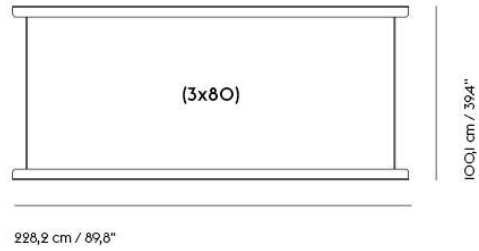

IN SITU MODULAR SOFA / FRAME SECTION (3 X 80)

Shipper Colli 1
Gross Weight (kg) 29,9
Net Weight (kg) 24,92
Warranty Period 10 years

Item No.	Color	Contract Price	Lead Time
Ready-To-Ship			
41560	Black - 3 x 80	SEK 5.546,10	-