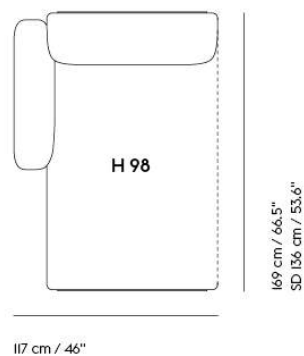

# IN SITU MODULAR SOFA / LEFT ARMREST LOUNGE MODULE (H98)

Shipper Colli	1
Gross Weight (kg)	55.8
Net Weight (kg)	42.7
Please note	This product features an armrest on the left-hand side when facing the product from the front.
Please note	This variant is a Seating Module only and does not include a Frame Section.
Warranty Period	10 years