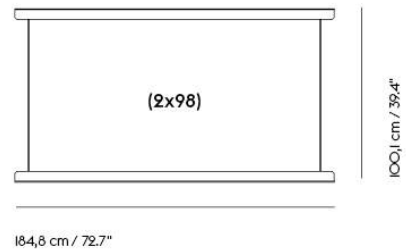

IN SITU MODULAR SOFA / FRAME SECTION (2 X 98)

Shipper Colli	1
Gross Weight (kg)	24.8
Net Weight (kg)	21.14
Warranty Period	10 years

Item No.	Color	Contract Price	Lead Time
Ready-To-Ship			
41559	Black - 2 x 98	SEK 3.693,70	-