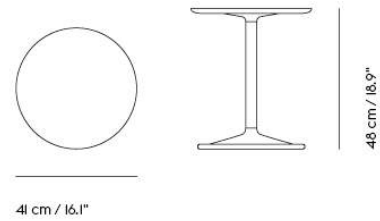

SOFT SIDE TABLE / Ø 41 H: 48 CM / Ø 16.1"
H: 18.9"

Shipper Colli	2
Gross Weight (kg)	8.873
Net Weight (kg)	7.158
Warranty period	10 years

Item No.	Color	Contract Price	Lead Time
Ready-To-Ship			
10788	Beige Green Laminate/Beige Green	SEK 3.482,10	-
13952	Dusty Green Laminate/Dusty Green ***	SEK 3.482,10	-
13953	Orange Laminate/Orange	SEK 3.482,10	-
13950	Black Nanolaminate/Black	SEK 3.482,10	-
10784	Grey Linoleum/Grey	SEK 3.482,10	-
13951	Off-White Linoleum/Off-White ***	SEK 3.482,10	-
13959	Oiled Oak/Off-White ***	SEK 4.037,70	-
13955	Oiled Smoked Oak/Black	SEK 4.037,70	-
10778	Solid Oak/Grey	SEK 4.037,70	-