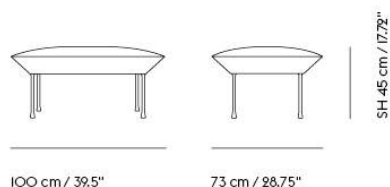

Shipper Colli	1
Gross Weight (kg)	17
Net Weight (kg)	16
Base color options	Black, Chrome, Dark Grey or Grey
Warranty Period	10 years

Item No.	Color	Contract Price	Lead Time
Made-To-Order			
15014	Canvas - All Colors	SEK 12.465,70	4 weeks
15010	Clara - All Colors	SEK 12.465,70	4 weeks
30153	Colline - All Colors	SEK 12.465,70	4 weeks
14811	Fiord - All Colors	SEK 12.465,70	4 weeks
19517	Re-wool - All Colors	SEK 12.465,70	4 weeks
19497	Sabi - All Colors	SEK 12.465,70	4 weeks
15011	Steelcut - All Colors	SEK 12.465,70	4 weeks
15013	Steelcut Trio - All Colors	SEK 12.465,70	4 weeks
15012	Hallingdal - All Colors	SEK 14.185,70	4 weeks
16690	Beck - All Colors	SEK 14.615,70	4 weeks
14641	Clay - All Colors	SEK 14.615,70	4 weeks
15017	Divina - All Colors	SEK 14.615,70	4 weeks
15018	Divina MD - All Colors	SEK 14.615,70	4 weeks
15019	Divina Melange - All Colors	SEK 14.615,70	4 weeks
59871	Ecriture - All Colors	SEK 14.615,70	4 weeks
16710	Hearth - All Colors	SEK 14.615,70	4 weeks
19537	Planum - All Colors	SEK 14.615,70	4 weeks
15152	Twill Weave - All Colors	SEK 14.615,70	4 weeks
30132	Vidar - All Colors	SEK 14.615,70	4 weeks

Extras

83061	Leather care set for Refine Leather	SEK 172,00	-

VARIANTS MARKED WITH *** WILL BE MADE-TO-ORDER OR DISCONTINUED
WHEN OUT OF STOCK
FOR MORE INFORMATION VISIT MUUTO.COM

26% rabatt ska dras av på angivna priser

MUUTO