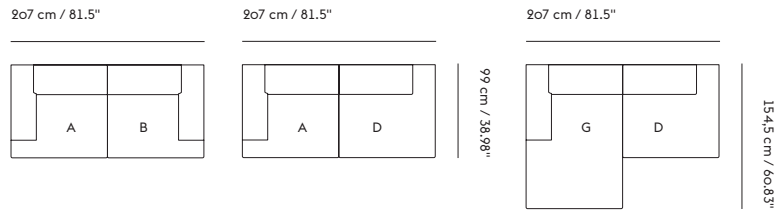

INSPIRATION FOR YOUR CONFIGURATION

2-seater Configurations

3-seater Configurations