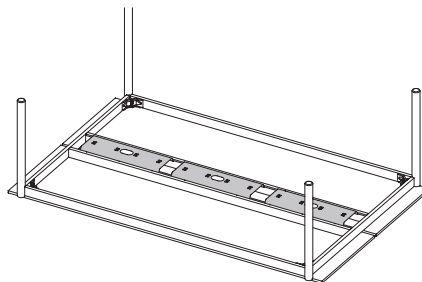

STEP 6. CABLE TRAYS

We recommend using 1 Cable Tray for the End Module – 120 cm / 47.2" and up to 3 Cable Trays for the Linear Table, End Module – 240 cm / 94.2" and the Middle Module – 240 cm / 94.2".

Linear System Cable Tray

Height – 3 cm / 1.2"
Width – 22 cm / 8.7"
Depth – 60 cm / 23.7"

Example:

Linear System Table – 240 cm / 94.5"