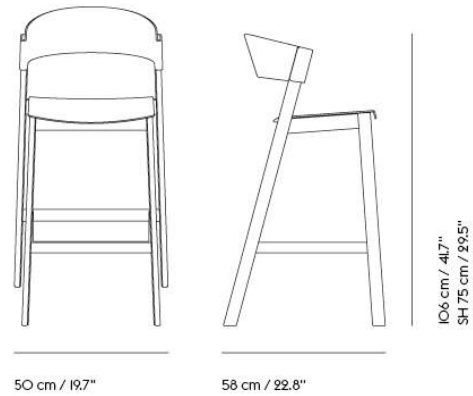

# COVER BAR STOOL / WITH STEEL FOOT PROTECT - 75 CM / 29.5"

Shipper Colli	1
Gross Weight (kg)	9.38
Net Weight (kg)	6.48
Base color options	Black, Dark Beige, Green, Oak or Stained Dark Brown
Warranty Period	10 Years