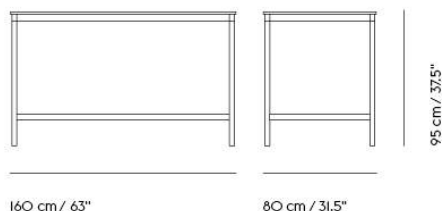

BASE HIGH TABLE / 160 X 80 H: 95 CM/ 63 X 31.5 H: 37.4"

Shipper Colli	2
Gross Weight (kg)	35.4
Net Weight (kg)	29.67
Base color options	White, black
Warranty Period	10 years

Item No.	Color	Contract Price	Lead Time
Made-To-Order			
63028	Black Laminate/Plywood/Black	SEK 16.765,70	8 weeks
63027	Black Laminate/Plywood/White	SEK 16.765,70	8 weeks
63026	White Laminate/Plywood/Black	SEK 16.765,70	8 weeks
63025	White Laminate/Plywood/White	SEK 16.765,70	8 weeks
63036	Black Nanolaminate/Plywood/Black	SEK 20.205,70	8 weeks
63035	Black Nanolaminate/Plywood/White	SEK 20.205,70	8 weeks
63034	White Nanolaminate/Plywood/Black	SEK 20.205,70	8 weeks
63033	White Nanolaminate/Plywood/White	SEK 20.205,70	8 weeks
64783	Lacquered Oak Veneer/Plywood/Black	SEK 19.345,70	8 weeks
64782	Lacquered Oak Veneer/Plywood/White	SEK 19.345,70	8 weeks
63030	Black Linoleum/Plywood/Black	SEK 18.485,70	8 weeks
63029	Black Linoleum/Plywood/White	SEK 18.485,70	8 weeks