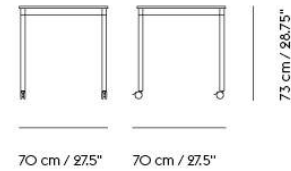

BASE TABLE / WITH CASTORS / 70 X 70 CM / 27.6 X 27.6"

Shipper Colli	2
Gross Weight (kg)	14.3
Net Weight (kg)	8.73
Base color options	White, Black
Warranty Period	10 years

Item No.	Color	Contract Price	Lead Time
Made-To-Order			
64453	Black Laminate/Plywood/Black	SEK 10.745,70	6 weeks
64573	Black Laminate/Plywood/White	SEK 10.745,70	6 weeks
64528	White Laminate/Plywood/Black	SEK 10.745,70	6 weeks
64648	White Laminate/Plywood/White	SEK 10.745,70	6 weeks
64483	Black Nanolaminate/Plywood/Black	SEK 13.325,70	6 weeks
64603	Black Nanolaminate/Plywood/White	SEK 13.325,70	6 weeks
64543	White Nanolaminate/Plywood/Black	SEK 13.325,70	6 weeks
64663	White Nanolaminate/Plywood/White	SEK 13.325,70	6 weeks
64498	Lacquered Oak Veneer/Plywood/Black	SEK 11.175,70	6 weeks
64618	Lacquered Oak Veneer/Plywood/White	SEK 11.175,70	6 weeks
64465	Black Linoleum/Plywood/Black	SEK 11.175,70	6 weeks
64585	Black Linoleum/Plywood/White	SEK 11.175,70	6 weeks