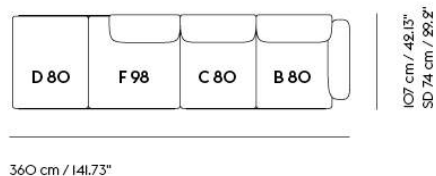

IN SITU MODULAR SOFA / 4-SEATER - CONFIGURATION 2

Shipper Colli	7
Gross Weight (kg)	168
Net Weight (kg)	131.72
Warranty Period	10 years

Item No.	Color	Contract Price	Lead Time
Ready-To-Ship			
41917	Frame and Module - Clay 12/Black	SEK 56.325,70	-
99828	Frame and Module - Ecriture 240/Black	SEK 56.325,70	-
Extras			
83061	Leather care set for Refine Leather	SEK 172,00	-