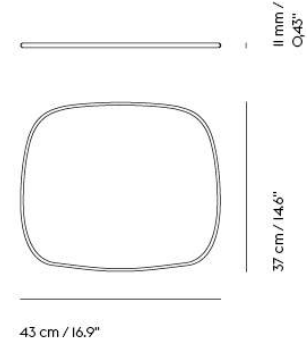

Shipper Colli 1
Gross Weight (kg) 0.35
Net Weight (kg) 0.25
Warranty Period 5 years

Item No.	Color	Contract Price	Lead Time
Ready-To-Ship			
56000-133	Remix I33	SEK 571,90	-