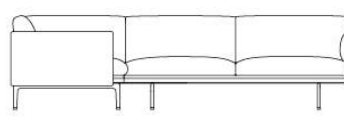

255 cm / 100.4"

71 cm / 28"
SH 40 cm / 15.7"

Shipper Colli	2
Gross Weight (kg)	122
Net Weight (kg)	112
Warranty Period	10 years

Item No.	Color	Contract Price	Lead Time
Made-To-Order			
67766	Remix - All Colors	SEK 58.475,70	6 weeks
67768	Canvas - All Colors	SEK 67.935,70	6 weeks
67767	Clara - All Colors	SEK 67.935,70	6 weeks
91372	Colline - All Colors	SEK 67.935,70	6 weeks
67762	Fiord - All Colors	SEK 67.935,70	6 weeks
67764	Steelcut - All Colors	SEK 67.935,70	6 weeks
67765	Hallingdal - All Colors	SEK 73.095,70	6 weeks
67780	Balder - All Colors	SEK 75.245,70	6 weeks
85718	Beck - All Colors	SEK 75.245,70	6 weeks
68305	Clay - All Colors	SEK 75.245,70	6 weeks
67769	Divina - All Colors	SEK 75.245,70	6 weeks
67770	Divina MD - All Colors	SEK 75.245,70	6 weeks
67771	Divina Melange - All Colors	SEK 75.245,70	6 weeks
76234	Ecriture - All Colors	SEK 75.245,70	6 weeks
97546	Hearth - All Colors	SEK 75.245,70	6 weeks
91503	Planum - All Colors	SEK 75.245,70	6 weeks
67781	Twill Weave - All Colors	SEK 75.245,70	6 weeks
67778	Vidar - All Colors	SEK 75.245,70	6 weeks
Extras			
83061	Leather care set for Refine Leather	SEK 172,00	-
28801	Power Outlet - Black	SEK 3.826,10	-

VARIANTS MARKED WITH *** WILL BE MADE-TO-ORDER OR DISCONTINUED
WHEN OUT OF STOCK
FOR MORE INFORMATION VISIT MUUTO.COM

26% rabatt ska dras av på angivna priser

MUUTO