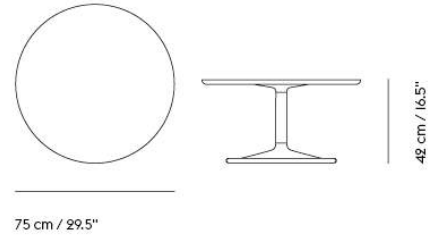

**SOFT COFFEE TABLE / Ø 75 H: 42 CM / Ø
27.6 H: 16.5"**

Shipper Colli	3
Gross Weight (kg)	20.923
Net Weight (kg)	16.517
Warranty period	10 years

Item No.	Color	Contract Price	Lead Time
Ready-To-Ship			
10761	Beige Green Laminate/Beige Green	SEK 7.735,70	-
10759	Black Nanolaminate/Black	SEK 8.212,10	-
10760	Grey Linoleum/Grey	SEK 7.735,70	-
10763	Dark Oiled Oak/Black	SEK 8.556,10	-
10762	Solid Oak/Grey	SEK 8.556,10	-