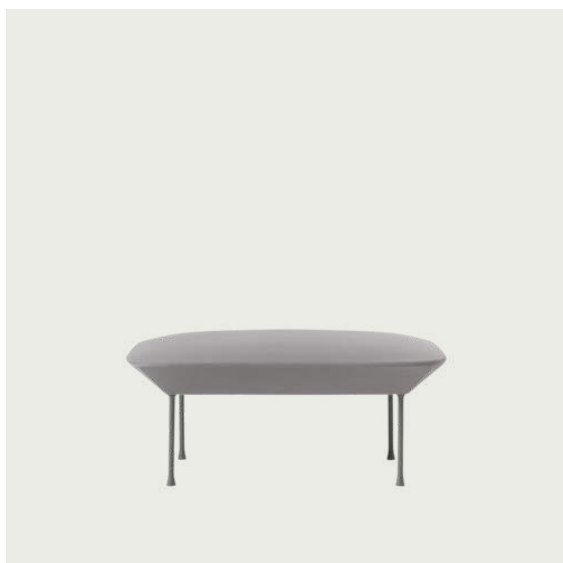

Shipper Colli	1
Gross Weight (kg)	17
Net Weight (kg)	16
Base color options	Black, Chrome, Dark Grey or Grey
Warranty Period	10 years

Item No.	Color	Contract Price	Lead Time
Made-To-Order			
15014	Canvas - All Colors	SEK 12.465,70	4 weeks
15010	Clara - All Colors	SEK 12.465,70	4 weeks
30153	Colline - All Colors	SEK 12.465,70	4 weeks
14811	Fiord - All Colors	SEK 12.465,70	4 weeks
19517	Re-wool - All Colors	SEK 12.465,70	4 weeks
19497	Sabi - All Colors	SEK 12.465,70	4 weeks
15011	Steelcut - All Colors	SEK 12.465,70	4 weeks
15013	Steelcut Trio - All Colors	SEK 12.465,70	4 weeks
15012	Hallingdal - All Colors	SEK 14.185,70	4 weeks
16690	Beck - All Colors	SEK 14.615,70	4 weeks
14641	Clay - All Colors	SEK 14.615,70	4 weeks
15017	Divina - All Colors	SEK 14.615,70	4 weeks
15018	Divina MD - All Colors	SEK 14.615,70	4 weeks
15019	Divina Melange - All Colors	SEK 14.615,70	4 weeks
59871	Ecriture - All Colors	SEK 14.615,70	4 weeks
16710	Hearth - All Colors	SEK 14.615,70	4 weeks
19537	Planum - All Colors	SEK 14.615,70	4 weeks
15152	Twill Weave - All Colors	SEK 14.615,70	4 weeks
30132	Vidar - All Colors	SEK 14.615,70	4 weeks

Extras

83061	Leather care set for Refine Leather	SEK 172,00	-

VARIANTS MARKED WITH *** WILL BE MADE-TO-ORDER OR DISCONTINUED
WHEN OUT OF STOCK
FOR MORE INFORMATION VISIT MUUTO.COM

26% rabatt ska dras av på angivna priser

MUUTO