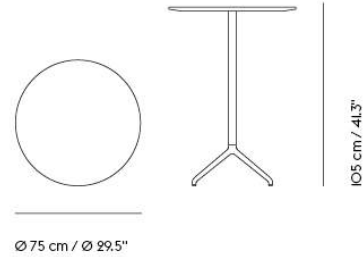

STILL CAFÉ TABLE / Ø 75 H: 105 CM / Ø 29.5 H: 41.3"

Shipper Colli	2
Gross Weight (kg)	17.85
Net Weight (kg)	12.998
Base color options	Black, White
Warranty Period	10 years

Item No.	Color	Contract Price	Lead Time
Ready-To-Ship			
65610	Black Nanolaminate/Anthracite Black	SEK 6.234,10	6 weeks
65609	Black Nanolaminate/White	SEK 6.234,10	6 weeks
65608	White Nanolaminate/Anthracite Black	SEK 6.234,10	6 weeks
65607	White Nanolaminate/White	SEK 6.234,10	6 weeks
Made-To-Order			
65556	Black Linoleum/Anthracite Black	SEK 6.234,10	6 weeks
65555	Black Linoleum/White	SEK 6.234,10	6 weeks