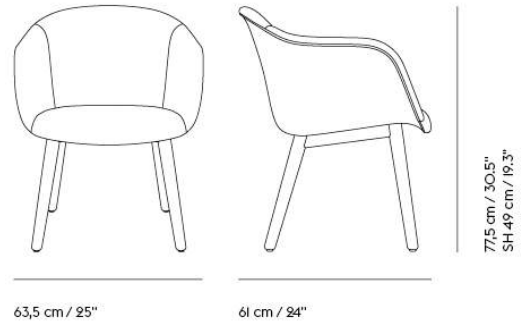

Shipper Colli	1
Gross Weight (kg)	19.5
Net Weight (kg)	19.5
Base color options	Oak, Stained Dark Brown, Anthracite Black or Grey
Warranty period	10 years

Item No.	Color	Contract Price	Lead Time
Ready-To-Ship			
76565-OAK_240	Ecriture 240/Oak	SEK 10.315,70	-
Made-To-Order			
76542	Remix - All Colors	SEK 8.079,70	4 weeks
76547	Canvas - All Colors	SEK 9.455,70	4 weeks
76546	Clara - All Colors	SEK 9.455,70	4 weeks
76567	Fiord - All Colors	SEK 9.455,70	4 weeks
76597	Hero - All Colors	SEK 9.455,70	4 weeks
76554	Re-wool - All Colors	SEK 9.455,70	4 weeks
76568	Sabi - All Colors	SEK 9.455,70	4 weeks
76544	Steelcut - All Colors	SEK 9.455,70	4 weeks
76545	Steelcut Trio - All Colors	SEK 9.455,70	4 weeks
76553	Balder - All Colors	SEK 10.315,70	4 weeks
13787	Beck - All Colors	SEK 10.315,70	4 weeks
76543	Clay - All Colors	SEK 10.315,70	4 weeks
76549	Divina - All Colors	SEK 10.315,70	4 weeks
76550	Divina MD - All Colors	SEK 10.315,70	4 weeks
76551	Divina Melange - All Colors	SEK 10.315,70	4 weeks
76565	Ecriture - All Colors	SEK 10.315,70	4 weeks
76548	Hallingdal - All Colors	SEK 10.315,70	4 weeks
14545	Hearth - All Colors	SEK 10.315,70	4 weeks
76569	Planum - All Colors	SEK 10.315,70	4 weeks

VARIANTS MARKED WITH *** WILL BE MADE-TO-ORDER OR DISCONTINUED WHEN OUT OF STOCK
FOR MORE INFORMATION VISIT MUUTO.COM

26% rabatt ska dras av på angivna priser