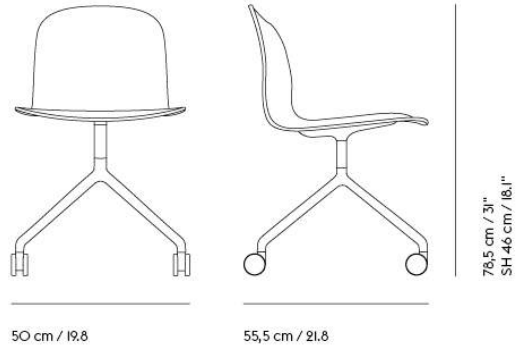

VISU WIDE CHAIR SWIVEL BASE W. CASTORS

Shipper Colli	1
Gross Weight (kg)	7.8
Net Weight (kg)	5.8
Base color options	Black with Black castors
Warranty Period	5 years

Item No.	Color	Contract Price	Lead Time
Made-To-Order			
21892	Black/Black	SEK 4.983,70	7 weeks
21893	Oak/Black	SEK 4.983,70	7 weeks
21880	Remix - All Colors	SEK 6.703,70	7 weeks
21888	Canvas - All Colors	SEK 7.180,10	7 weeks
21883	Clara - All Colors	SEK 7.180,10	7 weeks
70416	Colline - All Colors	SEK 7.180,10	7 weeks
18942	Fiord - All Colors	SEK 7.180,10	7 weeks
70418	Re-wool - All Colors	SEK 7.180,10	7 weeks
70415	Sabi - All Colors	SEK 7.180,10	7 weeks
21882	Steelcut - All Colors	SEK 7.180,10	7 weeks
21881	Steelcut Trio - All Colors	SEK 7.180,10	7 weeks
21884	Hallingdal - All Colors	SEK 7.524,10	7 weeks
18924	Balder - All Colors	SEK 7.735,70	7 weeks
18813	Beck - All Colors	SEK 7.735,70	7 weeks
69154	Clay - All Colors	SEK 7.735,70	7 weeks
21885	Divina - All Colors	SEK 7.735,70	7 weeks
21889	Divina MD - All Colors	SEK 7.735,70	7 weeks
21890	Divina Melange - All Colors	SEK 7.735,70	7 weeks
18980	Ecriture - All Colors	SEK 7.735,70	7 weeks
18717	Hearth - All Colors	SEK 7.735,70	7 weeks
70420	Planum - All Colors	SEK 7.735,70	7 weeks
70419	Twill Weave - All Colors	SEK 7.735,70	7 weeks

VARIANTS MARKED WITH *** WILL BE MADE-TO-ORDER OR DISCONTINUED WHEN OUT OF STOCK
FOR MORE INFORMATION VISIT MUUTO.COM

26% rabatt ska dras av på angivna priser

MUUTO