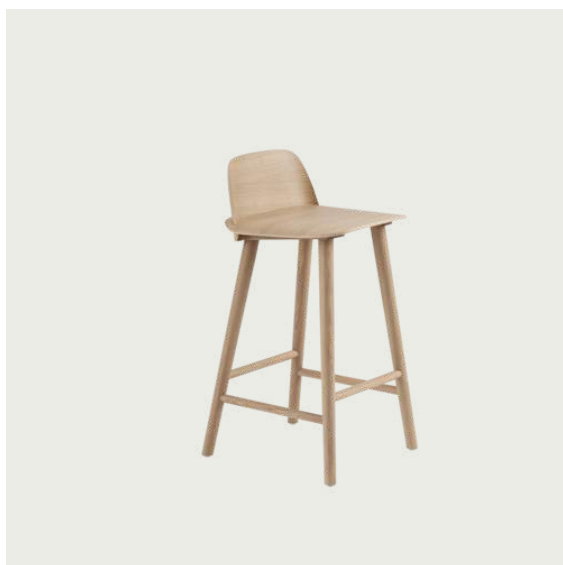

Shipper Colli 1
Gross Weight (kg) 5.6
Net Weight (kg) 4.3
Warranty Period 5 years

Item No.	Color	Contract Price	Lead Time
Ready-To-Ship			
32032	Black	SEK 4.295,70	-
32034	Green	SEK 4.295,70	-
32033	Grey	SEK 4.295,70	-
32036	Midnight Blue	SEK 4.295,70	-
32031	Oak	SEK 4.295,70	-
32037	Sand Yellow ***	SEK 4.295,70	-
32039	Stained Dark Brown	SEK 4.295,70	-
32035	Tan Rose	SEK 4.295,70	-
Made-To-Order			
32102	Black - With Steel Foot Protect	SEK 4.639,70	7 weeks
32104	Green - With Steel Foot Protect	SEK 4.639,70	7 weeks
32103	Grey - With Steel Foot Protect	SEK 4.639,70	7 weeks
32106	Midnight Blue - With Steel Foot Protect	SEK 4.639,70	7 weeks
32101	Oak - With Steel Foot Protect	SEK 4.639,70	7 weeks
32109	Stained Dark Brown - With Steel Foot Protect	SEK 4.639,70	7 weeks
32105	Tan Rose - With Steel Foot Protect	SEK 4.639,70	7 weeks
Extras			
80152	Felt glides for Nerd Series and Workshop Chair and Bench (4 pcs per pack) - Black	SEK 141,90	-
80153	Felt glides for Nerd Series and Workshop Chair and Bench (4 pcs per pack) - Grey	SEK 141,90	-