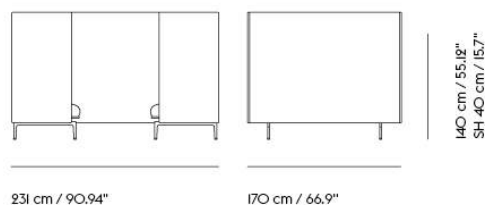

OUTLINE HIGHBACK CABIN 120 / 2-SEATER - BLACK BASE

Shipper Colli	3
Gross Weight (kg)	82
Net Weight (kg)	58.5
Warranty Period	10 years

Item No.	Color	Contract Price	Lead Time
Made-To-Order			
80869	Remix - All Colors	SEK 79.115,70	6 weeks
80941	Canvas - All Colors	SEK 91.585,70	6 weeks
80905	Clara - All Colors	SEK 91.585,70	6 weeks
81247	Colline - All Colors	SEK 91.585,70	6 weeks
80653	Fiord - All Colors	SEK 91.585,70	6 weeks
80761	Steelcut - All Colors	SEK 91.585,70	6 weeks
80725	Steelcut Trio - All Colors	SEK 91.585,70	6 weeks
80797	Hallingdal - All Colors	SEK 97.175,70	6 weeks
80581	Balder - All Colors	SEK 99.325,70	6 weeks
85659	Beck - All Colors	SEK 99.325,70	6 weeks
81193	Clay - All Colors	SEK 99.325,70	6 weeks
80977	Divina - All Colors	SEK 99.325,70	6 weeks
81013	Divina MD - All Colors	SEK 99.325,70	6 weeks
81049	Divina Melange - All Colors	SEK 99.325,70	6 weeks
76167	Ecriture - All Colors	SEK 99.325,70	6 weeks
97651	Hearth - All Colors	SEK 99.325,70	6 weeks
81265	Planum - All Colors	SEK 99.325,70	6 weeks
80617	Twill Weave - All Colors	SEK 99.325,70	6 weeks
81157	Vidar - All Colors	SEK 99.325,70	6 weeks
Extras			
83061	Leather care set for Refine Leather	SEK 172,00	-