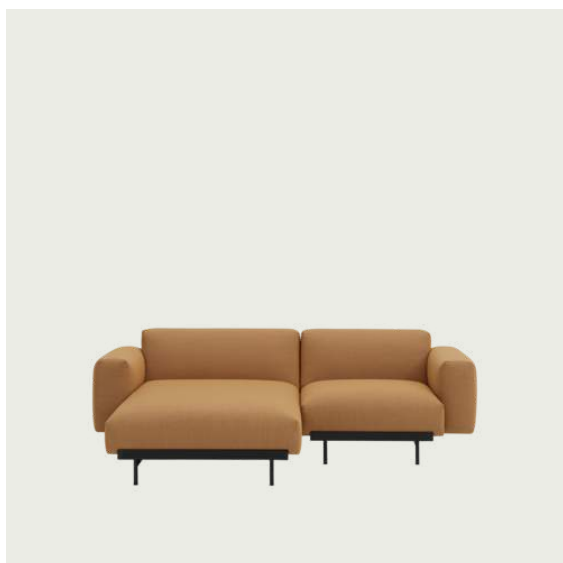

IN SITU MODULAR SOFA / 2-SEATER - CONFIGURATION 5

Shipper Colli	5
Gross Weight (kg)	133.8
Net Weight (kg)	103.21
Warranty Period	10 years

Item No.	Color	Contract Price	Lead Time
Ready-To-Ship			
41904	Frame and Module - Clay 12/Black	SEK 41.705,70	-
99815	Frame and Module - Ecriture 240/Black	SEK 41.705,70	-
Extras			
83061	Leather care set for Refine Leather	SEK 172,00	-