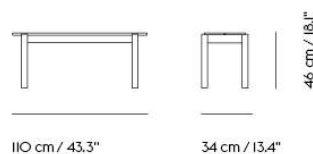

LINEAR WOOD BENCH / 110 X 34 CM / 43.3 X 13.4"

Shipper Colli	1
Gross Weight (kg)	12
Net Weight (kg)	7.034
Warranty Period	10 years

Item No.	Color	Contract Price	Lead Time
Ready-To-Ship			
30919	Oak	SEK 5.804,10	-