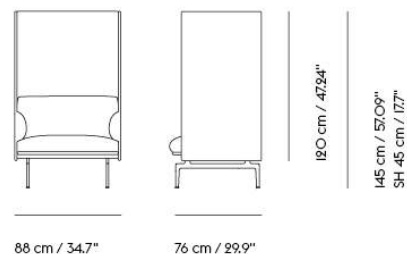

OUTLINE HIGHBACK SOFA 120 / 1-SEATER - POLISHED ALUMINUM BASE - SH: 45 CM / 17.7"

Shipper Colli	1
Gross Weight (kg)	35
Net Weight (kg)	25
Additional Information	Please note that the highback height for this product is 120 cm / 47.2"
Warranty Period	10 years

Item No.	Color	Contract Price	Lead Time
Made-To-Order			
75372	Remix - All Colors	SEK 28.375,70	6 weeks
75452	Canvas - All Colors	SEK 31.815,70	6 weeks
75412	Clara - All Colors	SEK 31.815,70	6 weeks
75773	Colline - All Colors	SEK 31.815,70	6 weeks
75132	Fiord - All Colors	SEK 31.815,70	6 weeks
75252	Steelcut - All Colors	SEK 31.815,70	6 weeks
75212	Steelcut Trio - All Colors	SEK 31.815,70	6 weeks
75292	Hallingdal - All Colors	SEK 33.535,70	6 weeks
75052	Balder - All Colors	SEK 34.395,70	6 weeks
85619	Beck - All Colors	SEK 34.395,70	6 weeks
75732	Clay - All Colors	SEK 34.395,70	6 weeks
75492	Divina - All Colors	SEK 34.395,70	6 weeks
75532	Divina MD - All Colors	SEK 34.395,70	6 weeks
75572	Divina Melange - All Colors	SEK 34.395,70	6 weeks
76127	Ecriture - All Colors	SEK 34.395,70	6 weeks
97648	Hearth - All Colors	SEK 34.395,70	6 weeks
75793	Planum - All Colors	SEK 34.395,70	6 weeks
75092	Twill Weave - All Colors	SEK 34.395,70	6 weeks
75692	Vidar - All Colors	SEK 34.395,70	6 weeks

Extras

83061	Leather care set for Refine Leather	SEK 172,00	-

VARIANTS MARKED WITH *** WILL BE MADE-TO-ORDER OR DISCONTINUED
WHEN OUT OF STOCK
FOR MORE INFORMATION VISIT MUUTO.COM

26% rabatt ska dras av på angivna priser

MUUTO