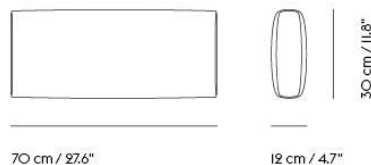

Shipper Colli 1
Gross Weight (kg) 4
Net Weight (kg) 1.1
Warranty Period 5 years

Item No.	Color	Contract Price	Lead Time
Made-To-Order			
69560	Remix - All Colors	SEK 2.880,10	6 weeks
69562	Canvas - All Colors	SEK 3.349,70	6 weeks
69561	Clara - All Colors	SEK 3.349,70	6 weeks
91398	Colline - All Colors	SEK 3.349,70	6 weeks
69554	Fiord - All Colors	SEK 3.349,70	6 weeks
69557	Steelcut - All Colors	SEK 3.349,70	6 weeks
69556	Steelcut Trio - All Colors	SEK 3.349,70	6 weeks
69558	Hallingdal - All Colors	SEK 3.693,70	6 weeks
69573	Balder - All Colors	SEK 3.826,10	6 weeks
91162	Beck - All Colors	SEK 3.826,10	6 weeks
68342	Clay - All Colors	SEK 3.826,10	6 weeks
69563	Divina - All Colors	SEK 3.826,10	6 weeks
69564	Divina MD - All Colors	SEK 3.826,10	6 weeks
69565	Divina Melange - All Colors	SEK 3.826,10	6 weeks
76260	Ecriture - All Colors	SEK 3.826,10	6 weeks
97572	Hearth - All Colors	SEK 3.826,10	6 weeks
91529	Planum - All Colors	SEK 3.826,10	6 weeks
69574	Twill Weave - All Colors	SEK 3.826,10	6 weeks
69572	Vidar - All Colors	SEK 3.826,10	6 weeks
Extras			
83061	Leather care set for Refine Leather	SEK 172,00	-