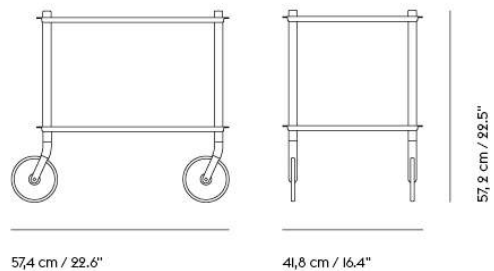

Shipper Colli 1
Gross Weight (kg) 15.2
Net Weight (kg) 12.7
Warranty Period 5 years

Item No.	Color	Contract Price	Lead Time
Ready-To-Ship			
98337	Blue-Grey	SEK 3.435,70	-
98336	Grey	SEK 3.435,70	-