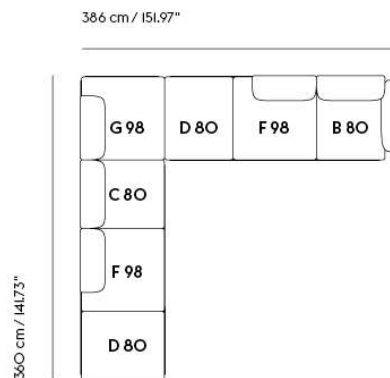

IN SITU MODULAR SOFA / CORNER - CONFIGURATION 9

Shipper Colli	12
Gross Weight (kg)	282.3
Net Weight (kg)	219.03
Warranty Period	10 years

Item No.	Color	Contract Price	Lead Time
Ready-To-Ship			
41929	Frame and Module - Clay 12/Black	SEK 95,025,70	-
99840	Frame and Module - Ecriture 240/Black	SEK 95,025,70	-
Extras			
83061	Leather care set for Refine Leather	SEK 172,00	-