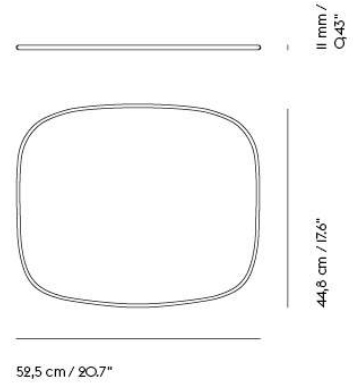

FIBER LOUNGE CHAIR SEAT PAD

Shipper Colli 1
Gross Weight (kg) 0.45
Net Weight (kg) 0.35
Warranty Period 5 years

Item No.	Color	Contract Price	Lead Time
Ready-To-Ship			
56002-133	Remix I33 ***	SEK 614,90	-