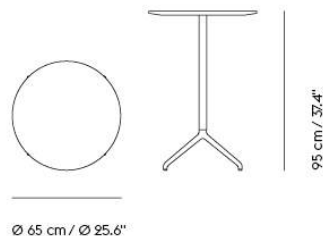

STILL CAFÉ TABLE / Ø 65 H: 95 CM / Ø 25.6 H: 37.4"

Shipper Colli	2
Gross Weight (kg)	15.1
Net Weight (kg)	10.648
Base color options	Black, White
Warranty Period	10 years

Item No.	Color	Contract Price	Lead Time
Ready-To-Ship			
65616	Black Nanolaminate/Anthracite Black	SEK 6.234,10	6 weeks
65615	Black Nanolaminate/White	SEK 6.234,10	6 weeks
65620	White Nanolaminate/Anthracite Black	SEK 6.234,10	6 weeks
65619	White Nanolaminate/White	SEK 6.234,10	6 weeks
Made-To-Order			
65576	Black Linoleum/Anthracite Black	SEK 6.234,10	6 weeks
65575	Black Linoleum/White	SEK 6.234,10	6 weeks