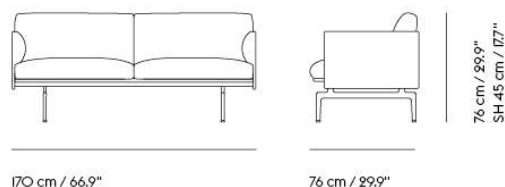

OUTLINE STUDIO SOFA / 170 CM / 66.9" - POLISHED ALUMINUM BASE - SH: 45 CM / 17.7"

Shipper Colli	1
Gross Weight (kg)	64
Net Weight (kg)	50
Warranty Period	10 years

Item No.	Color	Contract Price	Lead Time
Made-To-Order			
73657	Remix - All Colors	SEK 27,945,70	6 weeks
73659	Canvas - All Colors	SEK 31,815,70	6 weeks
73658	Clara - All Colors	SEK 31,815,70	6 weeks
91430	Colline - All Colors	SEK 31,815,70	6 weeks
73651	Fiord - All Colors	SEK 31,815,70	6 weeks
73654	Steelcut - All Colors	SEK 31,815,70	6 weeks
73653	Steelcut Trio - All Colors	SEK 31,815,70	6 weeks
73655	Hallingdal - All Colors	SEK 34,395,70	6 weeks
73670	Balder - All Colors	SEK 36,115,70	6 weeks
85774	Beck - All Colors	SEK 36,115,70	6 weeks
68362	Clay - All Colors	SEK 36,115,70	6 weeks
73660	Divina - All Colors	SEK 36,115,70	6 weeks
73661	Divina MD - All Colors	SEK 36,115,70	6 weeks
73662	Divina Melange - All Colors	SEK 36,115,70	6 weeks
76292	Ecriture - All Colors	SEK 36,115,70	6 weeks
97604	Hearth - All Colors	SEK 36,115,70	6 weeks
91561	Planum - All Colors	SEK 36,115,70	6 weeks
73671	Twill Weave - All Colors	SEK 36,115,70	6 weeks
73669	Vidar - All Colors	SEK 36,115,70	6 weeks
Extras			
83061	Leather care set for Refine Leather	SEK 172,00	-