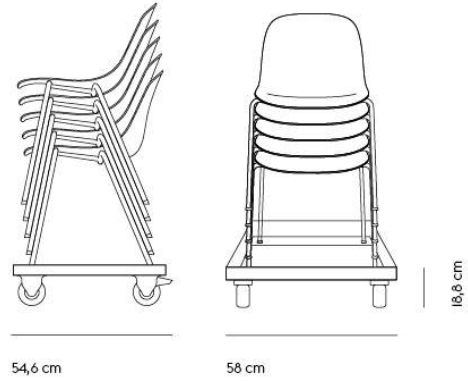

FIBER SIDE CHAIR A-BASE TRANSPORT TROLLEY

Shipper Colli	1
Gross Weight (kg)	14.65
Net Weight (kg)	14.6
Stacking information	We recommend stacking a maximum of 15 chairs
Stacking information	Stack up to 15 non-upholstered chairs or 10 upholstered on Trolley.
Warranty Period	5 years

Item No.	Color	Contract Price	Lead Time
Ready-To-Ship			
18264	Black	SEK 6.234,10	-