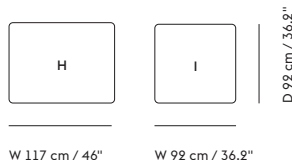

FREESTANDING MODULES