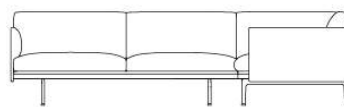

255 cm / 100.4"