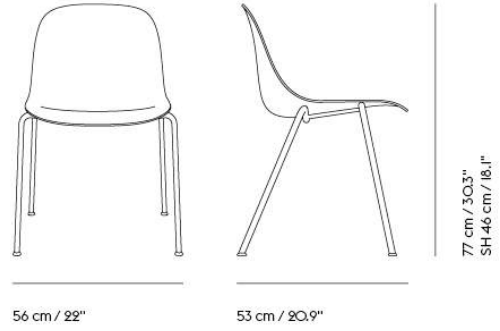

Shipper Colli	1
Gross Weight (kg)	10.3
Net Weight (kg)	7.4
Base color options	Chrome
Stacking	Up to 15 shell or 10 upholstered chairs can be stacked together
Warranty Period	10 years

Item No.	Color	Contract Price	Lead Time
Made-To-Order			
59016	Black/Chrome (Recycled Plastic)	SEK 2.536,10	3 weeks
59018	Dusty Green/Chrome (Recycled Plastic)	SEK 2.536,10	3 weeks
59017	Grey/Chrome (Recycled Plastic)	SEK 2.536,10	3 weeks
59020	Natural White/Chrome (Recycled Plastic)	SEK 2.536,10	3 weeks
59019	Ochre/Chrome (Recycled Plastic)	SEK 2.536,10	3 weeks
25326	Remix - All Colors	SEK 4.514,10	4 weeks
25334	Canvas - All Colors	SEK 5.327,70	4 weeks
25333	Clara - All Colors	SEK 5.327,70	4 weeks
59567	Fiord - All Colors	SEK 5.327,70	4 weeks
55047	Hero - All Colors	SEK 5.327,70	4 weeks
19681	Re-wool - All Colors	SEK 5.327,70	4 weeks
19569	Sabi - All Colors	SEK 5.327,70	4 weeks
25329	Steelcut - All Colors	SEK 5.327,70	4 weeks
25330	Steelcut Trio - All Colors	SEK 5.327,70	4 weeks
25331	Hallingdal - All Colors	SEK 6.015,70	4 weeks
55164	Balder - All Colors	SEK 6.148,10	4 weeks
13690	Beck - All Colors	SEK 6.148,10	4 weeks
58023	Clay - All Colors	SEK 6.148,10	4 weeks
25332	Divina - All Colors	SEK 6.148,10	4 weeks
25335	Divina MD - All Colors	SEK 6.148,10	4 weeks
25336	Divina Melange - All Colors	SEK 6.148,10	4 weeks

VARIANTS MARKED WITH *** WILL BE MADE-TO-ORDER OR DISCONTINUED WHEN OUT OF STOCK
FOR MORE INFORMATION VISIT MUUTO.COM

26% rabatt ska dras av på angivna priser