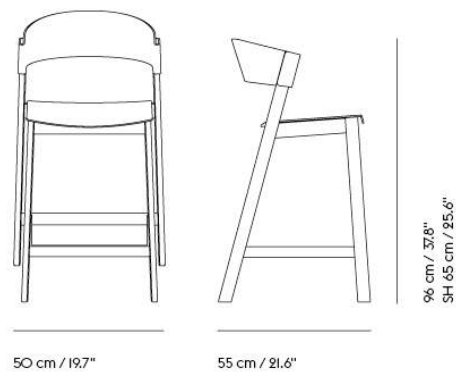

Shipper Colli	1
Gross Weight (kg)	8.75
Net Weight (kg)	5.85
Base color options	Black, Dark Beige, Green, Oak or Stained Dark Brown
Warranty Period	10 Years

Item No.	Color	Contract Price	Lead Time
Ready-To-Ship			
33202	Black	SEK 5.804,10	-
33207	Dark Beige	SEK 5.804,10	-
33204	Green	SEK 5.804,10	-
33206	Midnight Blue	SEK 5.804,10	-
33201	Oak	SEK 5.804,10	-
33205	Stained Dark Brown	SEK 5.804,10	-
Made-To-Order			
33221	Remix - All Colors	SEK 6.578,10	7 weeks
33229	Canvas - All Colors	SEK 7.047,70	7 weeks
33228	Clara - All Colors	SEK 7.047,70	7 weeks
33234	Colline - All Colors	SEK 7.047,70	7 weeks
33239	Fiord - All Colors	SEK 7.047,70	7 weeks
33236	Re-wool - All Colors	SEK 7.047,70	7 weeks
33233	Sabi - All Colors	SEK 7.047,70	7 weeks
33222	Steelcut - All Colors	SEK 7.047,70	7 weeks
33223	Steelcut Trio - All Colors	SEK 7.047,70	7 weeks
33224	Hallingdal - All Colors	SEK 7.180,10	7 weeks
33219	Beck - All Colors	SEK 7.305,70	7 weeks
33231	Clay - All Colors	SEK 7.305,70	7 weeks
33225	Divina - All Colors	SEK 7.305,70	7 weeks
33226	Divina MD - All Colors	SEK 7.305,70	7 weeks