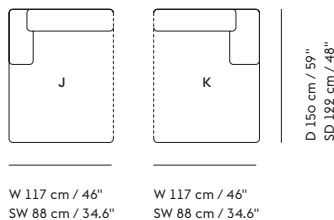

END & LOUNGE MODULES