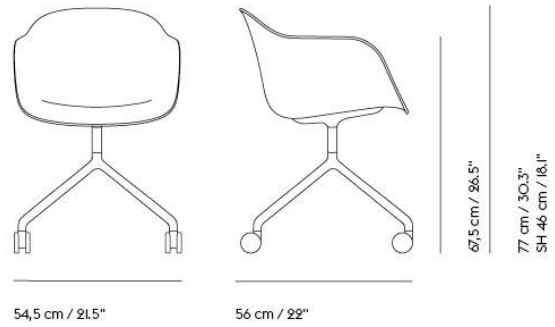

FIBER ARMCHAIR / SWIVEL BASE W. CASTORS - FRONT UPHOLSTERY

Shipper Colli	1
Gross Weight (kg)	11.9
Net Weight (kg)	7
Base color options	Anthracite Black, Grey, Dusty Green or Polished Aluminum with black castors. White with white castors.
Shell Color Options	Black, Grey, Natural White or Ochre
Warranty Period	10 years

Item No.	Color	Contract Price	Lead Time
Made-To-Order			
29244	Remix - Matching Shell/Base	SEK 6.359,70	4 weeks
29245	Remix - Ochre Shell/Base	SEK 6.359,70	4 weeks
29260	Canvas - Matching Shell/Base	SEK 7.180,10	4 weeks
29261	Canvas - Ochre Shell/Base	SEK 7.180,10	4 weeks
29258	Clara - Matching Shell/Base	SEK 7.180,10	4 weeks
29259	Clara - Ochre Shell/Base	SEK 7.180,10	4 weeks
59576	Fiord - Matching Shell/Base	SEK 7.180,10	4 weeks
59577	Fiord - Ochre Shell/Base	SEK 7.180,10	4 weeks
55071	Hero - Matching Shell/Base	SEK 7.180,10	4 weeks
55072	Hero - Ochre Shell/Base	SEK 7.180,10	4 weeks
19691	Re-wool - Matching Shell/Base	SEK 7.180,10	4 weeks
19692	Re-wool - Ochre Shell/Base	SEK 7.180,10	4 weeks
19579	Sabi - Matching Shell/Base	SEK 7.180,10	4 weeks
19580	Sabi - Ochre Shell/Base	SEK 7.180,10	4 weeks
29246	Steelcut - Matching Shell/Base	SEK 7.180,10	4 weeks
29247	Steelcut - Ochre Shell/Base	SEK 7.180,10	4 weeks
29248	Steelcut Trio - Matching Shell/Base	SEK 7.180,10	4 weeks
29249	Steelcut Trio - Ochre Shell/Base	SEK 7.180,10	4 weeks
29250	Hallingdal - Matching Shell/Base	SEK 7.868,10	4 weeks
29251	Hallingdal - Ochre Shell/Base	SEK 7.868,10	4 weeks
55188	Balder - Matching Shell/Base	SEK 7.993,70	4 weeks

VARIANTS MARKED WITH *** WILL BE MADE-TO-ORDER OR DISCONTINUED WHEN OUT OF STOCK
FOR MORE INFORMATION VISIT MUUTO.COM

26% rabatt ska dras av på angivna priser

MUUTO