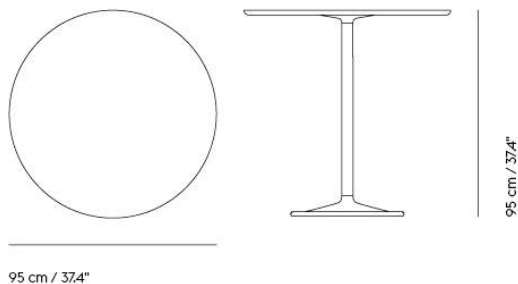

SOFT TABLE / Ø 95 H: 95 CM / Ø 37.4 H: 37.4"

Shipper Colli	3
Gross Weight (kg)	28.623
Net Weight (kg)	23.197
Warranty period	5 years

Item No.	Color	Contract Price	Lead Time
Ready-To-Ship			
14106	Beige Green Laminate/Beige Green	SEK 9.455,70	-
14104	Black Nanolaminate/Black	SEK 9.885,70	-
14105	Grey Linoleum/Grey	SEK 9.455,70	-
14108	Dark Oiled Oak/Black	SEK 10.315,70	-
14107	Solid Oak/Grey	SEK 10.315,70	-