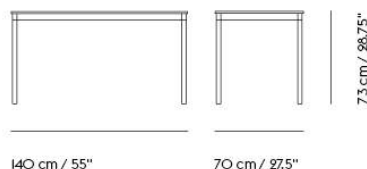

Shipper Colli	2
Gross Weight (kg)	21.4
Net Weight (kg)	16.7
Base color options	White, Black
Warranty Period	10 years

Item No.	Color	Contract Price	Lead Time
Made-To-Order			
64188	Black Laminate/Plywood/Black	SEK 10.315,70	6 weeks
64187	Black Laminate/Plywood/White	SEK 10.315,70	6 weeks
64186	White Laminate/Plywood/Black	SEK 10.315,70	6 weeks
64185	White Laminate/Plywood/White	SEK 10.315,70	6 weeks
64196	Black Nanolaminate/Plywood/Black	SEK 12.895,70	6 weeks
64195	Black Nanolaminate/Plywood/White	SEK 12.895,70	6 weeks
64194	White Nanolaminate/Plywood/Black	SEK 12.895,70	6 weeks
64193	White Nanolaminate/Plywood/White	SEK 12.895,70	6 weeks
64807	Lacquered Oak Veneer/Plywood/Black	SEK 11.175,70	6 weeks
64806	Lacquered Oak Veneer/Plywood/White	SEK 11.175,70	6 weeks
64190	Black Linoleum/Plywood/Black	SEK 10.745,70	6 weeks
64189	Black Linoleum/Plywood/White	SEK 10.745,70	6 weeks