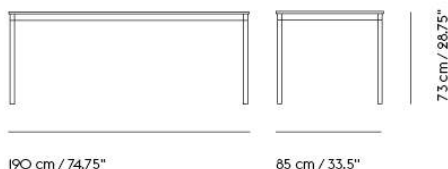

BASE TABLE / 190 X 85 CM / 74.8 X 33.5"

Shipper Colli	2
Gross Weight (kg)	33.9
Net Weight (kg)	28.09
Base color options	White, Black
Warranty Period	10 years

Item No.	Color	Contract Price	Lead Time
Ready-To-Ship			
64026	White Laminate/Plywood/Black	SEK 11.605,70	-
64025	White Laminate/Plywood/White	SEK 11.605,70	-
64791	Lacquered Oak Veneer/Plywood/Black	SEK 15.905,70	-
64790	Lacquered Oak Veneer/Plywood/White	SEK 15.905,70	-
64030	Black Linoleum/Plywood/Black	SEK 13.325,70	-
64029	Black Linoleum/Plywood/White	SEK 13.325,70	-
Made-To-Order			
64028	Black Laminate/Plywood/Black	SEK 11.605,70	6 weeks
64027	Black Laminate/Plywood/White	SEK 11.605,70	6 weeks
64036	Black Nanolaminat/Plywood/Black	SEK 16.765,70	6 weeks
64035	Black Nanolaminat/Plywood/White	SEK 16.765,70	6 weeks
64034	White Nanolaminat/Plywood/Black	SEK 16.765,70	6 weeks
64033	White Nanolaminat/Plywood/White	SEK 16.765,70	6 weeks