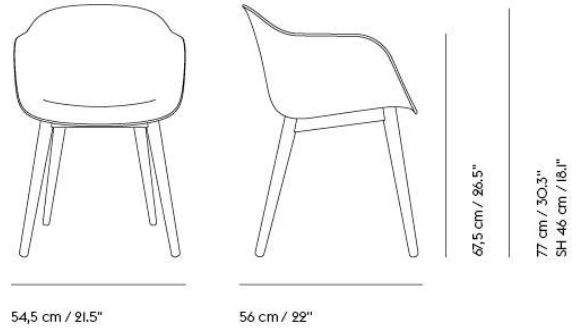

Shipper Colli	1
Gross Weight (kg)	9
Net Weight (kg)	6
Base color options	Anthracite Black, Dusty Green, Grey, Oak or Stained Dark Brown
Warranty Period	10 years

Item No.	Color	Contract Price	Lead Time
Ready-To-Ship			
58957	Black/Anthracite Black (Recycled Plastic)	SEK 3.349,70	-
58962	Black/Stained Dark Brown (Recycled Plastic)	SEK 3.349,70	-
58959	Dusty Green/Dusty Green (Recycled Plastic)	SEK 3.349,70	-
58958	Grey/Grey (Recycled Plastic)	SEK 3.349,70	-
58961	Natural White/Oak (Recycled Plastic)	SEK 3.349,70	-
58960	Ochre/Oak (Recycled Plastic)	SEK 3.349,70	-
Made-To-Order			
59042	Dusty Green/Stained Dark Brown (Recycled Plastic)	SEK 3.349,70	3 weeks
59044	Grey/Stained Dark Brown (Recycled Plastic)	SEK 3.349,70	3 weeks
59045	Natural White/Stained Dark Brown (Recycled Plastic)	SEK 3.349,70	3 weeks
59043	Ochre/Stained Dark Brown (Recycled Plastic)	SEK 3.349,70	3 weeks
50500	Remix - All Colors	SEK 5.671,70	4 weeks
50527	Canvas - All Colors	SEK 6.492,10	4 weeks
50526	Clara - All Colors	SEK 6.492,10	4 weeks
59580	Fiord - All Colors	SEK 6.492,10	4 weeks
55096	Hero - All Colors	SEK 6.492,10	4 weeks
19695	Re-wool - All Colors	SEK 6.492,10	4 weeks
19583	Sabi - All Colors	SEK 6.492,10	4 weeks
50501	Steelcut - All Colors	SEK 6.492,10	4 weeks