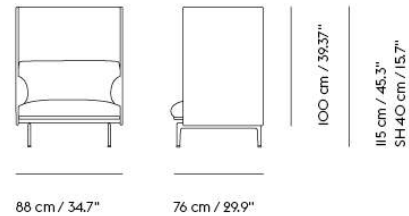

OUTLINE HIGHBACK SOFA 100 / 1-SEATER - POLISHED ALUMINUM BASE

Shipper Colli	1
Gross Weight (kg)	63
Net Weight (kg)	54
Additional Information	Please note that the highback height for this product is 100 cm / 39.4"
Warranty Period	10 years

Item No.	Color	Contract Price	Lead Time
Made-To-Order			
69428	Remix - All Colors	SEK 27,945,70	6 weeks
69430	Canvas - All Colors	SEK 31,815,70	6 weeks
69429	Clara - All Colors	SEK 31,815,70	6 weeks
91392	Colline - All Colors	SEK 31,815,70	6 weeks
69422	Fiord - All Colors	SEK 31,815,70	6 weeks
69425	Steelcut - All Colors	SEK 31,815,70	6 weeks
69424	Steelcut Trio - All Colors	SEK 31,815,70	6 weeks
69426	Hallingdal - All Colors	SEK 34,395,70	6 weeks
69441	Balder - All Colors	SEK 36,115,70	6 weeks
85738	Beck - All Colors	SEK 36,115,70	6 weeks
68346	Clay - All Colors	SEK 36,115,70	6 weeks
69431	Divina - All Colors	SEK 36,115,70	6 weeks
69432	Divina MD - All Colors	SEK 36,115,70	6 weeks
69433	Divina Melange - All Colors	SEK 36,115,70	6 weeks
76254	Ecriture - All Colors	SEK 36,115,70	6 weeks
97566	Hearth - All Colors	SEK 36,115,70	6 weeks
91523	Planum - All Colors	SEK 36,115,70	6 weeks
69442	Twill Weave - All Colors	SEK 36,115,70	6 weeks
69440	Vidar - All Colors	SEK 36,115,70	6 weeks

Extras

83061	Leather care set for Refine Leather	SEK 172,00	-

VARIANTS MARKED WITH *** WILL BE MADE-TO-ORDER OR DISCONTINUED WHEN OUT OF STOCK
FOR MORE INFORMATION VISIT MUUTO.COM

26% rabatt ska dras av på angivna priser

MUUTO