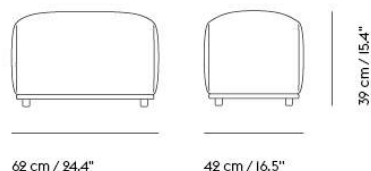

Shipper Colli	I
Gross Weight (kg)	17
Net Weight (kg)	11
Warranty Period	10 years

Item No.	Color	Contract Price	Lead Time
Made-To-Order			
66061	Remix - All Colors	SEK 5.890,10	6 weeks
66068	Canvas - All Colors	SEK 6.578,10	6 weeks
66067	Clara - All Colors	SEK 6.578,10	6 weeks
66302	Colline - All Colors	SEK 6.578,10	6 weeks
66063	Fiord - All Colors	SEK 6.578,10	6 weeks
66065	Steelcut - All Colors	SEK 6.578,10	6 weeks
66064	Steelcut Trio - All Colors	SEK 6.578,10	6 weeks
66069	Hallingdal - All Colors	SEK 7.047,70	6 weeks
66502	Beck - All Colors	SEK 7.180,10	6 weeks
66312	Clay - All Colors	SEK 7.180,10	6 weeks
66070	Divina - All Colors	SEK 7.180,10	6 weeks
66071	Divina MD - All Colors	SEK 7.180,10	6 weeks
66072	Divina Melange - All Colors	SEK 7.180,10	6 weeks
76054	Ecriture - All Colors	SEK 7.180,10	6 weeks
66808	Hearth - All Colors	SEK 7.180,10	6 weeks
76300	Planum - All Colors	SEK 7.180,10	6 weeks
66322	Twill Weave - All Colors	SEK 7.180,10	6 weeks
66073	Vidar - All Colors	SEK 7.180,10	6 weeks
COM/COL & Specials			
66078	COM - Textile	SEK 6.578,10	6-12 weeks
66080	COM - Imitation Leather	SEK 7.047,70	6-12 weeks