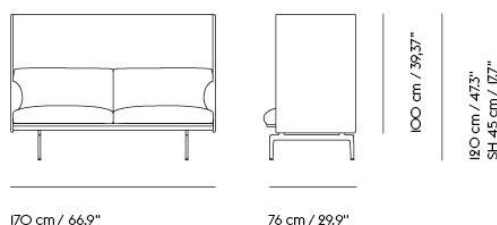

OUTLINE HIGHBACK SOFA 100 / 2-SEATER - BLACK BASE - SH: 45 CM / 17.7"

Shipper Colli	I
Gross Weight (kg)	85.84
Net Weight (kg)	71.6
Additional Information	Please note that the highback height for this product is 100 cm / 39.4"
Warranty Period	10 years

Item No.	Color	Contract Price	Lead Time
Made-To-Order			
69608	Remix - All Colors	SEK 35,255,70	6 weeks
69610	Canvas - All Colors	SEK 39,555,70	6 weeks
69609	Clara - All Colors	SEK 39,555,70	6 weeks
91400	Colline - All Colors	SEK 39,555,70	6 weeks
69602	Fiord - All Colors	SEK 39,555,70	6 weeks
69605	Steelcut - All Colors	SEK 39,555,70	6 weeks
69604	Steelcut Trio - All Colors	SEK 39,555,70	6 weeks
69606	Hallingdal - All Colors	SEK 43,860,00	6 weeks
69621	Balder - All Colors	SEK 45,145,70	6 weeks
85744	Beck - All Colors	SEK 45,145,70	6 weeks
68286	Clay - All Colors	SEK 45,145,70	6 weeks
69611	Divina - All Colors	SEK 45,145,70	6 weeks
69612	Divina MD - All Colors	SEK 45,145,70	6 weeks
69613	Divina Melange - All Colors	SEK 45,145,70	6 weeks
76262	Ecriture - All Colors	SEK 45,145,70	6 weeks
97574	Hearth - All Colors	SEK 45,145,70	6 weeks
91531	Planum - All Colors	SEK 45,145,70	6 weeks
69622	Twill Weave - All Colors	SEK 45,145,70	6 weeks
69620	Vidar - All Colors	SEK 45,145,70	6 weeks

Extras

83061	Leather care set for Refine Leather	SEK 172,00	-

VARIANTS MARKED WITH *** WILL BE MADE-TO-ORDER OR DISCONTINUED WHEN OUT OF STOCK
FOR MORE INFORMATION VISIT MUUTO.COM

26% rabatt ska dras av på angivna priser

MUUTO