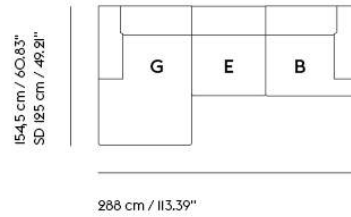

CONNECT SOFT MODULAR SOFA / 3-SEATER - CONFIGURATION 3

Shipper Colli	3
Gross Weight (kg)	159.2
Net Weight (kg)	122.8
Warranty Period	10 years

Item No.	Color	Contract Price	Lead Time
Made-To-Order			
96025	Re-wool 128	SEK 53.315,70	6 weeks
96026	Clay 12	SEK 58.475,70	6 weeks