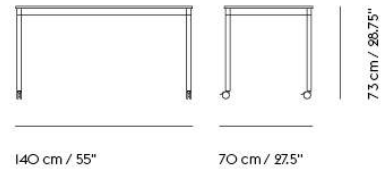

BASE TABLE / WITH CASTORS / 140 X 70 CM / 55.1 X 27.5"

Shipper Colli	2
Gross Weight (kg)	21.4
Net Weight (kg)	16.7
Base color options	White, Black
Warranty Period	10 years

Item No.	Color	Contract Price	Lead Time
Made-To-Order			
64444	Black Laminate/Plywood/Black	SEK 11.605,70	6 weeks
64564	Black Laminate/Plywood/White	SEK 11.605,70	6 weeks
64519	White Laminate/Plywood/Black	SEK 11.605,70	6 weeks
64639	White Laminate/Plywood/White	SEK 11.605,70	6 weeks
64474	Black Nanolaminate/Plywood/Black	SEK 14.185,70	6 weeks
64594	Black Nanolaminate/Plywood/White	SEK 14.185,70	6 weeks
64534	White Nanolaminate/Plywood/Black	SEK 14.185,70	6 weeks
64654	White Nanolaminate/Plywood/White	SEK 14.185,70	6 weeks
64489	Lacquered Oak Veneer/Plywood/Black	SEK 12.895,70	6 weeks
64609	Lacquered Oak Veneer/Plywood/White	SEK 12.895,70	6 weeks
64459	Black Linoleum/Plywood/Black	SEK 12.465,70	6 weeks
64579	Black Linoleum/Plywood/White	SEK 12.465,70	6 weeks