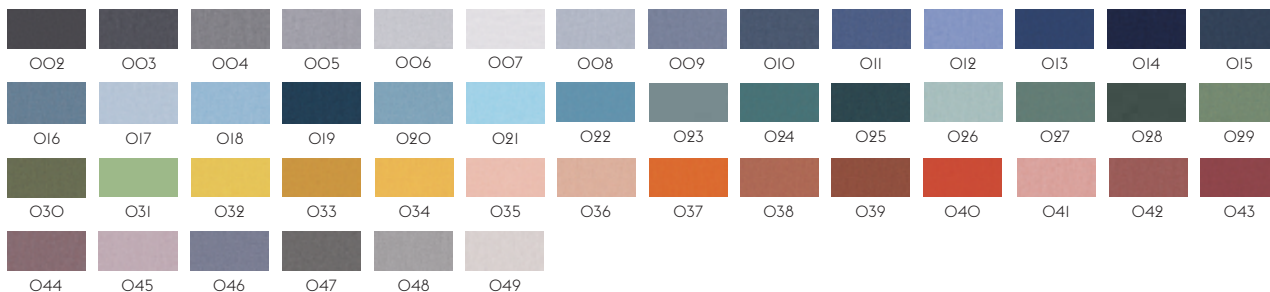

BECK BY MAHARAM

Composition: 78% wool, 22% nylon.

Durability: 100.000 Martindale / Lightfastness AATCC I6.3, 40+ hours.

Sustainability: Complies with Greenguard Gold Certification.

001