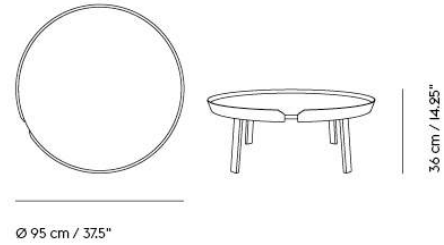

AROUND COFFEE TABLE / EXTRA LARGE

Shipper Colli 1
Gross Weight (kg) 13.06
Net Weight (kg) 10.52
Warranty Period 5 years

Item No.	Color	Contract Price	Lead Time
Ready-To-Ship			
60052	Oak	SEK 7.735,70	-
60055	Anthracite	SEK 7.735,70	-
60051	Ash	SEK 7.735,70	-
60053	Black	SEK 7.735,70	-
60056	Dusty Green	SEK 7.735,70	-
60054	Grey	SEK 7.735,70	-
60058	Stained Dark Brown	SEK 7.735,70	-
60057	White	SEK 7.735,70	-
COM/COL & Specials			
60059	Special Color	SEK 8.079,70	>MOQ: 100 8 weeks