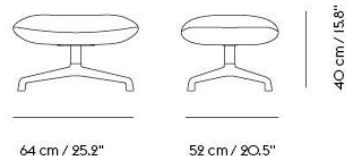

Shipper Colli	1
Gross Weight (kg)	20
Net Weight (kg)	18
Base color options	Anthracite Black or Chrome
Warranty Period	10 years

Item No.	Color	Contract Price	Lead Time
Made-To-Order			
10884	Clara - All Colors	SEK 9.025,70	4 weeks
10932	Colline - All Colors	SEK 9.025,70	4 weeks
10883	Fiord - All Colors	SEK 9.025,70	4 weeks
10926	Re-wool - All Colors	SEK 9.025,70	4 weeks
10928	Sabi - All Colors	SEK 9.025,70	4 weeks
10881	Steelcut - All Colors	SEK 9.025,70	4 weeks
10882	Steelcut Trio - All Colors	SEK 9.025,70	4 weeks
10886	Hallingdal - All Colors	SEK 9.885,70	4 weeks
10891	Still - All Colors	SEK 9.885,70	4 weeks
10893	Balder - All Colors	SEK 10.315,70	4 weeks
16625	Beck - All Colors	SEK 10.315,70	4 weeks
10923	Clay - All Colors	SEK 10.315,70	4 weeks
10887	Divina - All Colors	SEK 10.315,70	4 weeks
10888	Divina MD - All Colors	SEK 10.315,70	4 weeks
10889	Divina Melange - All Colors	SEK 10.315,70	4 weeks
10935	Ecriture - All Colors	SEK 10.315,70	4 weeks
16633	Hearth - All Colors	SEK 10.315,70	4 weeks
10930	Planum - All Colors	SEK 10.315,70	4 weeks
10890	Twill Weave - All Colors	SEK 10.315,70	4 weeks
10892	Vidar - All Colors	SEK 10.315,70	4 weeks

Extras

VARIANTS MARKED WITH *** WILL BE MADE-TO-ORDER OR DISCONTINUED WHEN OUT OF STOCK
FOR MORE INFORMATION VISIT MUUTO.COM

26% rabatt ska dras av på angivna priser

MUUTO