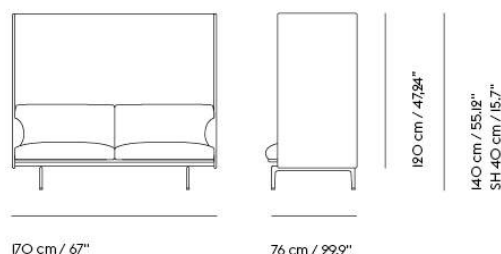

OUTLINE HIGHBACK SOFA 120 / 2-SEATER - POLISHED ALUMINUM BASE

Shipper Colli	1
Gross Weight (kg)	54
Net Weight (kg)	38
Additional Information	Please note that the highback height for this product is 120 cm / 47.2"
Warranty Period	10 years

Item No.	Color	Contract Price	Lead Time
Made-To-Order			
75342	Remix - All Colors	SEK 39.555,70	6 weeks
75422	Canvas - All Colors	SEK 44.715,70	6 weeks
75382	Clara - All Colors	SEK 44.715,70	6 weeks
75758	Colline - All Colors	SEK 44.715,70	6 weeks
75102	Fiord - All Colors	SEK 44.715,70	6 weeks
75222	Steelcut - All Colors	SEK 44.715,70	6 weeks
75182	Steelcut Trio - All Colors	SEK 44.715,70	6 weeks
75262	Hallingdal - All Colors	SEK 46.865,70	6 weeks
75022	Balder - All Colors	SEK 48.155,70	6 weeks
85604	Beck - All Colors	SEK 48.155,70	6 weeks
75702	Clay - All Colors	SEK 48.155,70	6 weeks
75462	Divina - All Colors	SEK 48.155,70	6 weeks
75502	Divina MD - All Colors	SEK 48.155,70	6 weeks
75542	Divina Melange - All Colors	SEK 48.155,70	6 weeks
76112	Ecriture - All Colors	SEK 48.155,70	6 weeks
97618	Hearth - All Colors	SEK 48.155,70	6 weeks
75778	Planum - All Colors	SEK 48.155,70	6 weeks
75062	Twill Weave - All Colors	SEK 48.155,70	6 weeks
75662	Vidar - All Colors	SEK 48.155,70	6 weeks

Extras

83061	Leather care set for Refine Leather	SEK 172,00	-

VARIANTS MARKED WITH *** WILL BE MADE-TO-ORDER OR DISCONTINUED WHEN OUT OF STOCK
FOR MORE INFORMATION VISIT MUUTO.COM

26% rabatt ska dras av på angivna priser

MUUTO