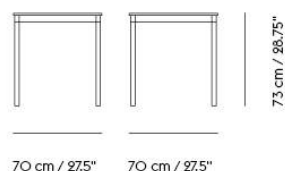

Shipper Colli	2
Gross Weight (kg)	14.3
Net Weight (kg)	8.73
Base color options	White, Black
Warranty Period	10 years

Item No.	Color	Contract Price	Lead Time
Made-To-Order			
64128	Black Laminate/Plywood/Black	SEK 9.455,70	6 weeks
64127	Black Laminate/Plywood/White	SEK 9.455,70	6 weeks
64126	White Laminate/Plywood/Black	SEK 9.455,70	6 weeks
64125	White Laminate/Plywood/White	SEK 9.455,70	6 weeks
64136	Black Nanolaminate/Plywood/Black	SEK 12.465,70	6 weeks
64135	Black Nanolaminate/Plywood/White	SEK 12.465,70	6 weeks
64134	White Nanolaminate/Plywood/Black	SEK 12.465,70	6 weeks
64133	White Nanolaminate/Plywood/White	SEK 12.465,70	6 weeks
64800	Lacquered Oak Veneer/Plywood/Black	SEK 9.885,70	6 weeks
64801	Lacquered Oak Veneer/Plywood/White	SEK 9.885,70	6 weeks
64130	Black Linoleum/Plywood/Black	SEK 9.885,70	6 weeks
64129	Black Linoleum/Plywood/White	SEK 9.885,70	6 weeks