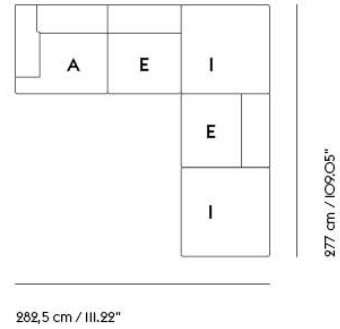

CONNECT SOFT MODULAR SOFA / CORNER - CONFIGURATION 3

Shipper Colli	5
Gross Weight (kg)	204.58
Net Weight (kg)	154.48
Warranty Period	10 years

Item No.	Color	Contract Price	Lead Time
Ready-To-Ship			
96040	Re-wool I28	SEK 66.645,70	-
96041	Clay I2	SEK 75.245,70	-