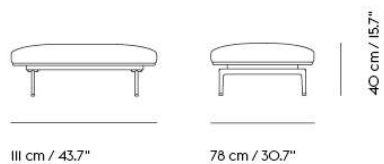

Shipper Colli 1
Gross Weight (kg) 23
Net Weight (kg) 17
Warranty Period 10 years

Item No.	Color	Contract Price	Lead Time
Made-To-Order			
28045	Remix - All Colors	SEK 9.885,70	6 weeks
28047	Canvas - All Colors	SEK 11.605,70	6 weeks
28046	Clara - All Colors	SEK 11.605,70	6 weeks
91336	Colline - All Colors	SEK 11.605,70	6 weeks
28041	Fiord - All Colors	SEK 11.605,70	6 weeks
28043	Steelcut - All Colors	SEK 11.605,70	6 weeks
28059	Steelcut Trio - All Colors	SEK 11.605,70	6 weeks
28044	Hallingdal - All Colors	SEK 13.325,70	6 weeks
28061	Balder - All Colors	SEK 15.905,70	6 weeks
91160	Beck - All Colors	SEK 15.905,70	6 weeks
68359	Clay - All Colors	SEK 15.905,70	6 weeks
28048	Divina - All Colors	SEK 15.905,70	6 weeks
28049	Divina MD - All Colors	SEK 15.905,70	6 weeks
28050	Divina Melange - All Colors	SEK 15.905,70	6 weeks
76198	Ecriture - All Colors	SEK 15.905,70	6 weeks
97514	Hearth - All Colors	SEK 15.905,70	6 weeks
91467	Planum - All Colors	SEK 15.905,70	6 weeks
28062	Twill Weave - All Colors	SEK 15.905,70	6 weeks
28057	Vidar - All Colors	SEK 15.905,70	6 weeks
Extras			
83061	Leather care set for Refine Leather	SEK 172,00	-