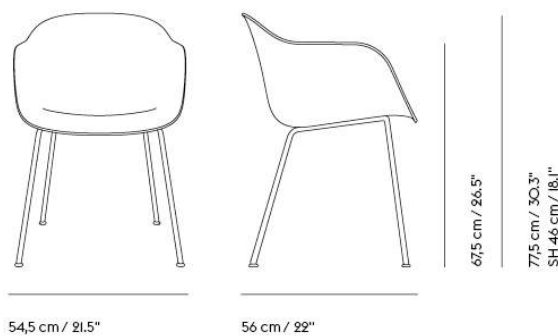

Shipper Colli	1
Gross Weight (kg)	9
Net Weight (kg)	6
Base color options	Anthracite Black, Chrome, Dusty Green, Grey or White
Warranty Period	10 years

Item No.	Color	Contract Price	Lead Time
Ready-To-Ship			
58968	Black/Anthracite Black (Recycled Plastic)	SEK 2.661,70	-
58970	Dusty Green/Dusty Green (Recycled Plastic)	SEK 2.661,70	-
58969	Grey/Grey (Recycled Plastic)	SEK 2.661,70	-
58972	Natural White/White (Recycled Plastic)	SEK 2.661,70	-
58971	Ochre/Anthracite Black (Recycled Plastic)	SEK 2.661,70	-
Made-To-Order			
59050	Black/Chrome (Recycled Plastic)	SEK 2.661,70	3 weeks
59052	Dusty Green/Chrome (Recycled Plastic)	SEK 2.661,70	3 weeks
59051	Grey/Chrome (Recycled Plastic)	SEK 2.661,70	3 weeks
59054	Natural White/Chrome (Recycled Plastic)	SEK 2.661,70	3 weeks
59053	Ochre/Chrome (Recycled Plastic)	SEK 2.661,70	3 weeks
20014	Remix - All Colors	SEK 4.983,70	4 weeks
23011	Canvas - All Colors	SEK 5.804,10	4 weeks
23010	Clara - All Colors	SEK 5.804,10	4 weeks
23009	Fiord - All Colors	SEK 5.804,10	4 weeks
55000	Hero - All Colors	SEK 5.804,10	4 weeks
19660	Re-wool - All Colors	SEK 5.804,10	4 weeks
19548	Sabi - All Colors	SEK 5.804,10	4 weeks
20015	Steelcut - All Colors	SEK 5.804,10	4 weeks
20016	Steelcut Trio - All Colors	SEK 5.804,10	4 weeks
20017	Hallingdal - All Colors	SEK 6.492,10	4 weeks

VARIANTS MARKED WITH *** WILL BE MADE-TO-ORDER OR DISCONTINUED WHEN OUT OF STOCK
FOR MORE INFORMATION VISIT MUUTO.COM

26% rabatt ska dras av på angivna priser