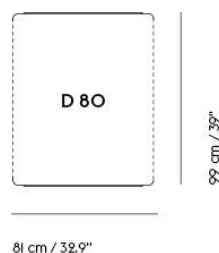

IN SITU MODULAR SOFA / OTTOMAN MODULE (D80)

Shipper Colli	1
Gross Weight (kg)	18.1
Net Weight (kg)	11.9
Please note	This variant is a Seating Module only and does not include a Frame Section.
Warranty Period	10 years

Item No.	Color	Contract Price	Lead Time
Ready-To-Ship			
41123-12	Clay 12	SEK 6.836,10	-
98865-240	Ecriture 240	SEK 6.836,10	-
Made-To-Order			
99036	Remix - All Colors	SEK 5.671,70	6 weeks
95553	Colline - All Colors	SEK 6.234,10	6 weeks
41141	Fiord - All Colors	SEK 6.234,10	6 weeks
95503	Re-wool - All Colors	SEK 6.234,10	6 weeks
98803	Sabi - All Colors	SEK 6.234,10	6 weeks
41150	Hallingdal - All Colors	SEK 6.492,10	6 weeks
99299	Beck - All Colors	SEK 6.836,10	6 weeks
41123	Clay - All Colors	SEK 6.836,10	6 weeks
41159	Divina - All Colors	SEK 6.836,10	6 weeks
41168	Divina MD - All Colors	SEK 6.836,10	6 weeks
41177	Divina Melange - All Colors	SEK 6.836,10	6 weeks
98865	Ecriture - All Colors	SEK 6.836,10	6 weeks
99233	Hearth - All Colors	SEK 6.836,10	6 weeks
76406	Planum - All Colors	SEK 6.836,10	6 weeks
95603	Twill Weave - All Colors	SEK 6.836,10	6 weeks
41186	Vidar - All Colors	SEK 6.836,10	6 weeks

VARIANTS MARKED WITH *** WILL BE MADE-TO-ORDER OR DISCONTINUED
WHEN OUT OF STOCK
FOR MORE INFORMATION VISIT MUUTO.COM

26% rabatt ska dras av på angivna priser

MUUTO