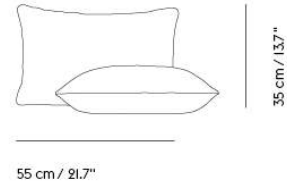

MINGLE CUSHION / 35 X 55 CM / 13.7 X 21.7"

Shipper Colli	1
Gross Weight (kg)	0.539
Net Weight (kg)	0.532
Warranty Period	5 years

Item No.	Color	Contract Price	Lead Time
Ready-To-Ship			
97414	Copper Brown / Light Blue	SEK 1.074,10	-
97412	Light Blue / Mint	SEK 1.074,10	-
97409	Light Green	SEK 1.074,10	-
97408	Light Yellow	SEK 1.074,10	-
97411	Midnight Blue	SEK 1.074,10	-
97415	Rose / Petroleum	SEK 1.074,10	-
97413	Sand / Lilac	SEK 1.074,10	-
97410	Taupe	SEK 1.074,10	-