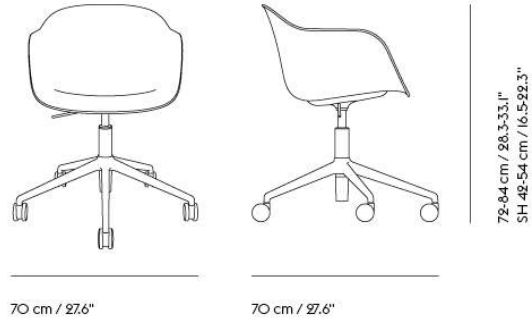

FIBER ARMCHAIR / SWIVEL BASE W. CASTORS & GAS LIFT

Shipper Colli	1
Gross Weight (kg)	10.3
Net Weight (kg)	9.8
Base color options	Anthracite Black, Grey and Polished Aluminum with Black castors. White with white castors.
Warranty Period	10 years

Item No.	Color	Contract Price	Lead Time
Made-To-Order			
58991	Black/Anthracite Black (Recycled Plastic)	SEK 4.772,10	3 weeks
58992	Grey/Grey (Recycled Plastic)	SEK 4.772,10	3 weeks
58995	Natural White/White (Recycled Plastic)	SEK 4.772,10	3 weeks
58994	Ochre/Anthracite Black (Recycled Plastic)	SEK 4.772,10	3 weeks
50802	Remix - All Colors	SEK 7.047,70	4 weeks
50806	Canvas - All Colors	SEK 7.868,10	4 weeks
50805	Clara - All Colors	SEK 7.868,10	4 weeks
59588	Fiord - All Colors	SEK 7.868,10	4 weeks
55110	Hero - All Colors	SEK 7.868,10	4 weeks
19703	Re-wool - All Colors	SEK 7.868,10	4 weeks
19591	Sabi - All Colors	SEK 7.868,10	4 weeks
50804	Steelcut - All Colors	SEK 7.868,10	4 weeks
50800	Steelcut Trio - All Colors	SEK 7.868,10	4 weeks
50807	Hallingdal - All Colors	SEK 8.556,10	4 weeks
55227	Balder - All Colors	SEK 9.025,70	4 weeks
13711	Beck - All Colors	SEK 9.025,70	4 weeks
58053	Clay - All Colors	SEK 9.025,70	4 weeks
50808	Divina - All Colors	SEK 9.025,70	4 weeks
50809	Divina MD - All Colors	SEK 9.025,70	4 weeks
50810	Divina Melange - All Colors	SEK 9.025,70	4 weeks
59373	Ecriture - All Colors	SEK 9.025,70	4 weeks
14469	Hearth - All Colors	SEK 9.025,70	4 weeks

VARIANTS MARKED WITH *** WILL BE MADE-TO-ORDER OR DISCONTINUED
WHEN OUT OF STOCK
FOR MORE INFORMATION VISIT MUUTO.COM

26% rabatt ska dras av på angivna priser

MUUTO