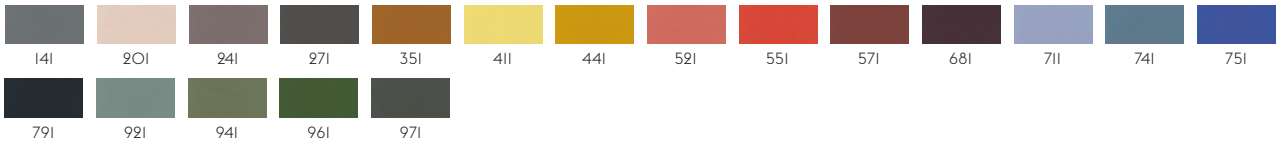

RE-WOOL BY KVADRAT

Designer: Margrethe Odgaard.
Composition: 45% new wool worsted, 45% recycled wool, 10% nylon.
Durability: 100.000 Martindale / Lightfastness 5-7 (ISO I-8).
Sustainability: Complies with both EU ecolabel "The Flower" and Greenguard Gold Certification.

108