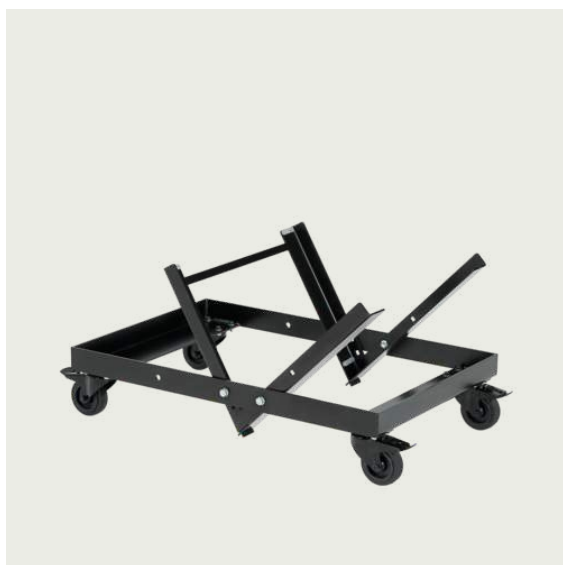

COVER AND VISU CHAIR TRANSPORT TROLLEY

Shipper Colli	1
Gross Weight (kg)	22
Net Weight (kg)	21.5
Please note	This transport trolley can be used for Visu Chair Tube Base, Visu Chair Sled Base and Cover Side Chair.
Stacking information	Stacking on Trolley: Without upholstery: 17. With upholstery: 15. With linking device: 15 Stacking on floor: Without upholstery: 15. With upholstery: 10. With linking device: 8. Cover Side Chair: 4 on floor and 10 on trolley.
Warranty Period	5 years

Item No.	Color	Contract Price	Lead Time
Ready-To-Ship			
99009	Black	SEK 6.234,10	-