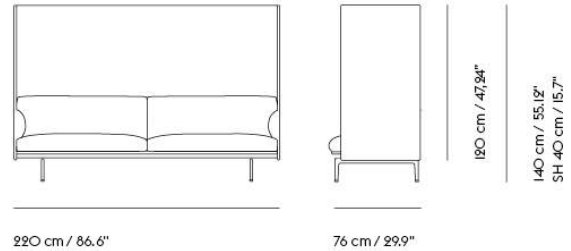

OUTLINE HIGHBACK SOFA 120 / 3-SEATER - BLACK BASE

Shipper Colli	1
Gross Weight (kg)	63
Net Weight (kg)	44
Additional Information	Please note that the highback height for this product is 120 cm / 47.2"
Warranty Period	10 years

Item No.	Color	Contract Price	Lead Time
Made-To-Order			
75336	Remix - All Colors	SEK 42.995,70	6 weeks
75416	Canvas - All Colors	SEK 48.585,70	6 weeks
75376	Clara - All Colors	SEK 48.585,70	6 weeks
75755	Colline - All Colors	SEK 48.585,70	6 weeks
75096	Fiord - All Colors	SEK 48.585,70	6 weeks
75216	Steelcut - All Colors	SEK 48.585,70	6 weeks
75176	Steelcut Trio - All Colors	SEK 48.585,70	6 weeks
75256	Hallingdal - All Colors	SEK 52.025,70	6 weeks
75016	Balder - All Colors	SEK 53.315,70	6 weeks
85601	Beck - All Colors	SEK 53.315,70	6 weeks
75696	Clay - All Colors	SEK 53.315,70	6 weeks
75456	Divina - All Colors	SEK 53.315,70	6 weeks
75496	Divina MD - All Colors	SEK 53.315,70	6 weeks
75536	Divina Melange - All Colors	SEK 53.315,70	6 weeks
76109	Ecriture - All Colors	SEK 53.315,70	6 weeks
97612	Hearth - All Colors	SEK 53.315,70	6 weeks
75775	Planum - All Colors	SEK 53.315,70	6 weeks
75056	Twill Weave - All Colors	SEK 53.315,70	6 weeks
75656	Vidar - All Colors	SEK 53.315,70	6 weeks

Extras

83061	Leather care set for Refine Leather	SEK 172,00	-

VARIANTS MARKED WITH *** WILL BE MADE-TO-ORDER OR DISCONTINUED WHEN OUT OF STOCK
FOR MORE INFORMATION VISIT MUUTO.COM

26% rabatt ska dras av på angivna priser

MUUTO