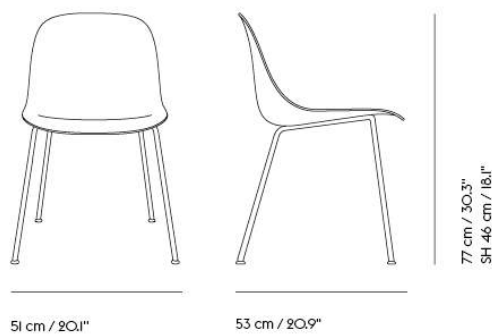

Shipper Colli	1
Gross Weight (kg)	9
Net Weight (kg)	4.9
Base color options	Anthracite Black, Chrome, Dusty Green, Grey or White
Warranty Period	10 Years

Item No.	Color	Contract Price	Lead Time
Ready-To-Ship			
58932	Black/Anthracite Black (Recycled Plastic)	SEK 2.450,10	-
58934	Dusty Green/Dusty Green (Recycled Plastic)	SEK 2.450,10	-
58933	Grey/Grey (Recycled Plastic)	SEK 2.450,10	-
58936	Natural White/White (Recycled Plastic)	SEK 2.450,10	-
58935	Ochre/Anthracite Black (Recycled Plastic)	SEK 2.450,10	-
Made-To-Order			
59037	Black/Chrome (Recycled Plastic)	SEK 2.450,10	3 weeks
59039	Dusty Green/Chrome (Recycled Plastic)	SEK 2.450,10	3 weeks
59038	Grey/Chrome (Recycled Plastic)	SEK 2.450,10	3 weeks
59041	Natural White/Chrome (Recycled Plastic)	SEK 2.450,10	3 weeks
59040	Ochre/Chrome (Recycled Plastic)	SEK 2.450,10	3 weeks
23210	Remix - All Colors	SEK 4.381,70	4 weeks
23218	Canvas - All Colors	SEK 5.202,10	4 weeks
23217	Clara - All Colors	SEK 5.202,10	4 weeks
59552	Fiord - All Colors	SEK 5.202,10	4 weeks
55010	Hero - All Colors	SEK 5.202,10	4 weeks
19664	Re-wool - All Colors	SEK 5.202,10	4 weeks
19552	Sabi - All Colors	SEK 5.202,10	4 weeks
23211	Steelcut - All Colors	SEK 5.202,10	4 weeks
23212	Steelcut Trio - All Colors	SEK 5.202,10	4 weeks
23213	Hallingdal - All Colors	SEK 5.890,10	4 weeks

VARIANTS MARKED WITH *** WILL BE MADE-TO-ORDER OR DISCONTINUED WHEN OUT OF STOCK
FOR MORE INFORMATION VISIT MUUTO.COM

26% rabatt ska dras av på angivna priser