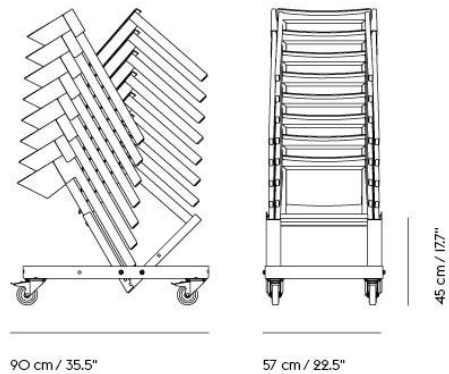

COVER AND VISU CHAIR TRANSPORT TROLLEY

Shipper Colli	1
Gross Weight (kg)	22
Net Weight (kg)	21.5
Please note	This transport trolley can be used for Visu Chair Tube Base, Visu Chair Sled Base and Cover Side Chair.
Stacking information	Stacking on Trolley: Without upholstery: 17. With upholstery: 15. With linking device: 15 Stacking on floor: Without upholstery: 15. With upholstery: 10. With linking device: 8. Cover Side Chair: 4 on floor and 10 on trolley.
Warranty Period	5 years

Item No.	Color	Contract Price	Lead Time
Ready-To-Ship			
99009	Black	SEK 6.234,10	-