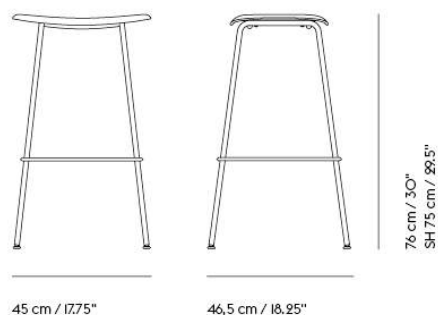

FIBER BAR STOOL / TUBE BASE - 75 CM / 29.5"

Shipper Colli	1
Gross Weight (kg)	7
Net Weight (kg)	5
Base color options	Anthracite Black, Dusty Green, Grey or White
Warranty Period	10 years

Item No.	Color	Contract Price	Lead Time
Ready-To-Ship			
58906	Black/Anthracite Black (Recycled Plastic)	SEK 2.192,10	-
58907	Grey/Grey (Recycled Plastic)	SEK 2.192,10	-
58908	Natural White/White (Recycled Plastic)	SEK 2.192,10	-
Made-To-Order			
59062	Dusty Green/Dusty Green (Recycled Plastic)	SEK 2.192,10	3 weeks
59063	Ochre/Black (Recycled Plastic)	SEK 2.192,10	3 weeks
23570	Remix - All Colors	SEK 3.826,10	4 weeks
23578	Canvas - All Colors	SEK 4.170,10	4 weeks
23577	Clara - All Colors	SEK 4.170,10	4 weeks
59558	Fiord - All Colors	SEK 4.170,10	4 weeks
55024	Hero - All Colors	SEK 4.170,10	4 weeks
19671	Re-wool - All Colors	SEK 4.170,10	4 weeks
19559	Sabi - All Colors	SEK 4.170,10	4 weeks
23571	Steelcut - All Colors	SEK 4.170,10	4 weeks
23572	Steelcut Trio - All Colors	SEK 4.170,10	4 weeks
23573	Hallingdal - All Colors	SEK 4.381,70	4 weeks
55141	Balder - All Colors	SEK 4.514,10	4 weeks
13680	Beck - All Colors	SEK 4.514,10	4 weeks
58013	Clay - All Colors	SEK 4.514,10	4 weeks
23574	Divina - All Colors	SEK 4.514,10	4 weeks
23579	Divina MD - All Colors	SEK 4.514,10	4 weeks

VARIANTS MARKED WITH *** WILL BE MADE-TO-ORDER OR DISCONTINUED WHEN OUT OF STOCK
FOR MORE INFORMATION VISIT MUUTO.COM

26% rabatt ska dras av på angivna priser

MUUTO