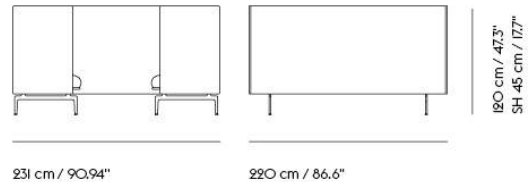

OUTLINE HIGHBACK CABIN 100 / 3-SEATER - BLACK BASE - SH: 45 CM / 17.7"

Shipper Colli	3
Gross Weight (kg)	78
Net Weight (kg)	58
Warranty Period	10 years

Item No.	Color	Contract Price	Lead Time
Made-To-Order			
80888	Remix - All Colors	SEK 79.975,70	6 weeks
80960	Canvas - All Colors	SEK 92.015,70	6 weeks
80924	Clara - All Colors	SEK 92.015,70	6 weeks
81258	Colline - All Colors	SEK 92.015,70	6 weeks
80672	Fiord - All Colors	SEK 92.015,70	6 weeks
80780	Steelcut - All Colors	SEK 92.015,70	6 weeks
80744	Steelcut Trio - All Colors	SEK 92.015,70	6 weeks
80816	Hallingdal - All Colors	SEK 98.895,70	6 weeks
80600	Balder - All Colors	SEK 100.615,70	6 weeks
85670	Beck - All Colors	SEK 100.615,70	6 weeks
81212	Clay - All Colors	SEK 100.615,70	6 weeks
80996	Divina - All Colors	SEK 100.615,70	6 weeks
81032	Divina MD - All Colors	SEK 100.615,70	6 weeks
81068	Divina Melange - All Colors	SEK 100.615,70	6 weeks
76178	Ecriture - All Colors	SEK 100.615,70	6 weeks
97670	Hearth - All Colors	SEK 100.615,70	6 weeks
81276	Planum - All Colors	SEK 100.615,70	6 weeks
80636	Twill Weave - All Colors	SEK 100.615,70	6 weeks
81176	Vidar - All Colors	SEK 100.615,70	6 weeks
Extras			
83061	Leather care set for Refine Leather	SEK 172,00	-