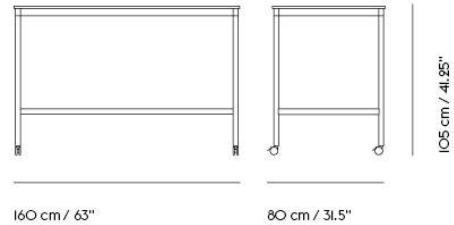

BASE HIGH TABLE / WITH CASTORS / 160 X 80 H: 105 CM / 63 X 31.5 H: 41.3"

Shipper Colli	2
Gross Weight (kg)	37.4
Net Weight (kg)	31.67
Base color options	White, Black
Warranty Period	10 years

Item No.	Color	Contract Price	Lead Time
Made-To-Order			
64310	Black Laminate/Plywood/Black	SEK 18.055,70	8 weeks
64374	Black Laminate/Plywood/White	SEK 18.055,70	8 weeks
64350	White Laminate/Plywood/Black	SEK 18.055,70	8 weeks
64413	White Laminate/Plywood/White	SEK 18.055,70	8 weeks
64326	Black Nanolaminate/Plywood/Black	SEK 21.495,70	8 weeks
64390	Black Nanolaminate/Plywood/White	SEK 21.495,70	8 weeks
64358	White Nanolaminate/Plywood/Black	SEK 21.495,70	8 weeks
64422	White Nanolaminate/Plywood/White	SEK 21.495,70	8 weeks
64334	Lacquered Oak Veneer/Plywood/Black	SEK 20.205,70	8 weeks
64398	Lacquered Oak Veneer/Plywood/White	SEK 20.205,70	8 weeks
64317	Black Linoleum/Plywood/Black	SEK 19.775,70	8 weeks
64381	Black Linoleum/Plywood/White	SEK 19.775,70	8 weeks