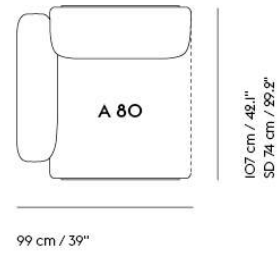

IN SITU MODULAR SOFA / LEFT ARMREST MODULE (A80)

Shipper Colli	1
Gross Weight (kg)	42.7
Net Weight (kg)	31.25
Please note	This product features an armrest on the left-hand side when facing the product from the front.
Please note	This variant is a Seating Module only and does not include a Frame Section.
Warranty Period	10 years

Item No.	Color	Contract Price	Lead Time
Ready-To-Ship			
41120-12	Clay 12	SEK 16.335,70	-
98862-240	Ecriture 240	SEK 16.335,70	-
Made-To-Order			
99033	Remix - All Colors	SEK 14.185,70	6 weeks
95550	Colline - All Colors	SEK 15.045,70	6 weeks
41138	Fiord - All Colors	SEK 15.045,70	6 weeks
95500	Re-wool - All Colors	SEK 15.045,70	6 weeks
98800	Sabi - All Colors	SEK 15.045,70	6 weeks
41147	Hallingdal - All Colors	SEK 15.905,70	6 weeks
99296	Beck - All Colors	SEK 16.335,70	6 weeks
41120	Clay - All Colors	SEK 16.335,70	6 weeks
41156	Divina - All Colors	SEK 16.335,70	6 weeks
41165	Divina MD - All Colors	SEK 16.335,70	6 weeks
41174	Divina Melange - All Colors	SEK 16.335,70	6 weeks
98862	Ecriture - All Colors	SEK 16.335,70	6 weeks
99230	Hearth - All Colors	SEK 16.335,70	6 weeks
76403	Planum - All Colors	SEK 16.335,70	6 weeks
95600	Twill Weave - All Colors	SEK 16.335,70	6 weeks
41183	Vidar - All Colors	SEK 16.335,70	6 weeks

VARIANTS MARKED WITH *** WILL BE MADE-TO-ORDER OR DISCONTINUED
WHEN OUT OF STOCK
FOR MORE INFORMATION VISIT MUUTO.COM

26% rabatt ska dras av på angivna priser

MUUTO