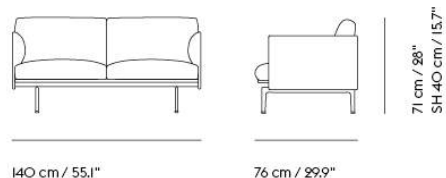

OUTLINE STUDIO SOFA / 140 CM / 55.1" - BLACK BASE

Shipper Colli	1
Gross Weight (kg)	41
Net Weight (kg)	36
Warranty Period	10 years

Item No.	Color	Contract Price	Lead Time
Made-To-Order			
26838	Remix - All Colors	SEK 24.505,70	6 weeks
26840	Canvas - All Colors	SEK 29.665,70	6 weeks
26839	Clara - All Colors	SEK 29.665,70	6 weeks
91323	Colline - All Colors	SEK 29.665,70	6 weeks
26832	Fiord - All Colors	SEK 29.665,70	6 weeks
26835	Steelcut - All Colors	SEK 29.665,70	6 weeks
26834	Steelcut Trio - All Colors	SEK 29.665,70	6 weeks
26836	Hallingdal - All Colors	SEK 31.815,70	6 weeks
26852	Balder - All Colors	SEK 33.105,70	6 weeks
85676	Beck - All Colors	SEK 33.105,70	6 weeks
68375	Clay - All Colors	SEK 33.105,70	6 weeks
26841	Divina - All Colors	SEK 33.105,70	6 weeks
26842	Divina MD - All Colors	SEK 33.105,70	6 weeks
26843	Divina Melange - All Colors	SEK 33.105,70	6 weeks
76185	Ecriture - All Colors	SEK 33.105,70	6 weeks
97501	Hearth - All Colors	SEK 33.105,70	6 weeks
91454	Planum - All Colors	SEK 33.105,70	6 weeks
26853	Twill Weave - All Colors	SEK 33.105,70	6 weeks
26850	Vidar - All Colors	SEK 33.105,70	6 weeks
Extras			
83061	Leather care set for Refine Leather	SEK 172,00	-