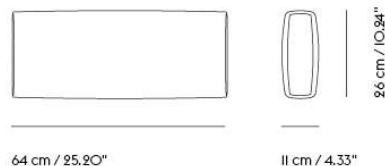

CONNECT SOFT MODULAR SOFA CUSHION

Shipper Colli	1
Gross Weight (kg)	1.3
Net Weight (kg)	0.1
Warranty Period	5 Years

Item No.	Color	Contract Price	Lead Time
Ready-To-Ship			
98407-128	Re-wool 128	SEK 1.629,70	-
98419-12	Clay 12	SEK 1.848,10	-
Made-To-Order			
98408	Remix - All Colors	SEK 1.285,70	6 weeks
98413	Canvas - All Colors	SEK 1.629,70	6 weeks
98414	Clara - All Colors	SEK 1.629,70	6 weeks
98410	Fiord - All Colors	SEK 1.629,70	6 weeks
98407	Re-wool - All Colors	SEK 1.629,70	6 weeks
98840	Sabi - All Colors	SEK 1.629,70	6 weeks
98411	Steelcut - All Colors	SEK 1.629,70	6 weeks
98412	Steelcut Trio - All Colors	SEK 1.629,70	6 weeks
98415	Hallingdal - All Colors	SEK 1.762,10	6 weeks
98406	Balder - All Colors	SEK 1.848,10	6 weeks
99458	Beck - All Colors	SEK 1.848,10	6 weeks
98419	Clay - All Colors	SEK 1.848,10	6 weeks
98416	Divina - All Colors	SEK 1.848,10	6 weeks
98417	Divina MD - All Colors	SEK 1.848,10	6 weeks
98418	Divina Melange - All Colors	SEK 1.848,10	6 weeks
98860	Ecriture - All Colors	SEK 1.848,10	6 weeks
66718	Hearth - All Colors	SEK 1.848,10	6 weeks
76423	Planum - All Colors	SEK 1.848,10	6 weeks

VARIANTS MARKED WITH *** WILL BE MADE-TO-ORDER OR DISCONTINUED
WHEN OUT OF STOCK
FOR MORE INFORMATION VISIT MUUTO.COM

26% rabatt ska dras av på angivna priser

MUUTO