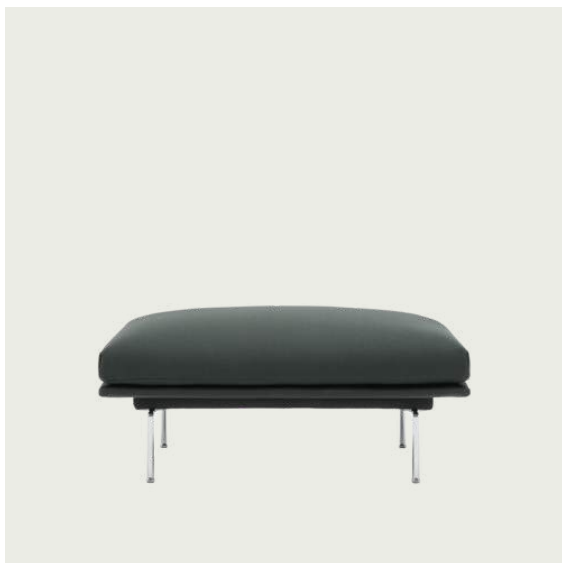

OUTLINE POUF / POLISHED ALUMINUM BASE

Shipper Colli	1
Gross Weight (kg)	23
Net Weight (kg)	17
Warranty Period	10 years

Item No.	Color	Contract Price	Lead Time
Made-To-Order			
67606	Remix - All Colors	SEK 11.605,70	6 weeks
67608	Canvas - All Colors	SEK 13.325,70	6 weeks
67607	Clara - All Colors	SEK 13.325,70	6 weeks
91368	Colline - All Colors	SEK 13.325,70	6 weeks
67602	Fiord - All Colors	SEK 13.325,70	6 weeks
67604	Steelcut - All Colors	SEK 13.325,70	6 weeks
67620	Steelcut Trio - All Colors	SEK 13.325,70	6 weeks
67605	Hallingdal - All Colors	SEK 15.045,70	6 weeks
67621	Balder - All Colors	SEK 17.625,70	6 weeks
85714	Beck - All Colors	SEK 17.625,70	6 weeks
68311	Clay - All Colors	SEK 17.625,70	6 weeks
67609	Divina - All Colors	SEK 17.625,70	6 weeks
67610	Divina MD - All Colors	SEK 17.625,70	6 weeks
67611	Divina Melange - All Colors	SEK 17.625,70	6 weeks
76230	Ecriture - All Colors	SEK 17.625,70	6 weeks
97542	Hearth - All Colors	SEK 17.625,70	6 weeks
91499	Planum - All Colors	SEK 17.625,70	6 weeks
67622	Twill Weave - All Colors	SEK 17.625,70	6 weeks
67618	Vidar - All Colors	SEK 17.625,70	6 weeks
Extras			
83061	Leather care set for Refine Leather	SEK 172,00	-

VARIANTS MARKED WITH *** WILL BE MADE-TO-ORDER OR DISCONTINUED WHEN OUT OF STOCK
FOR MORE INFORMATION VISIT MUUTO.COM

26% rabatt ska dras av på angivna priser

MUUTO