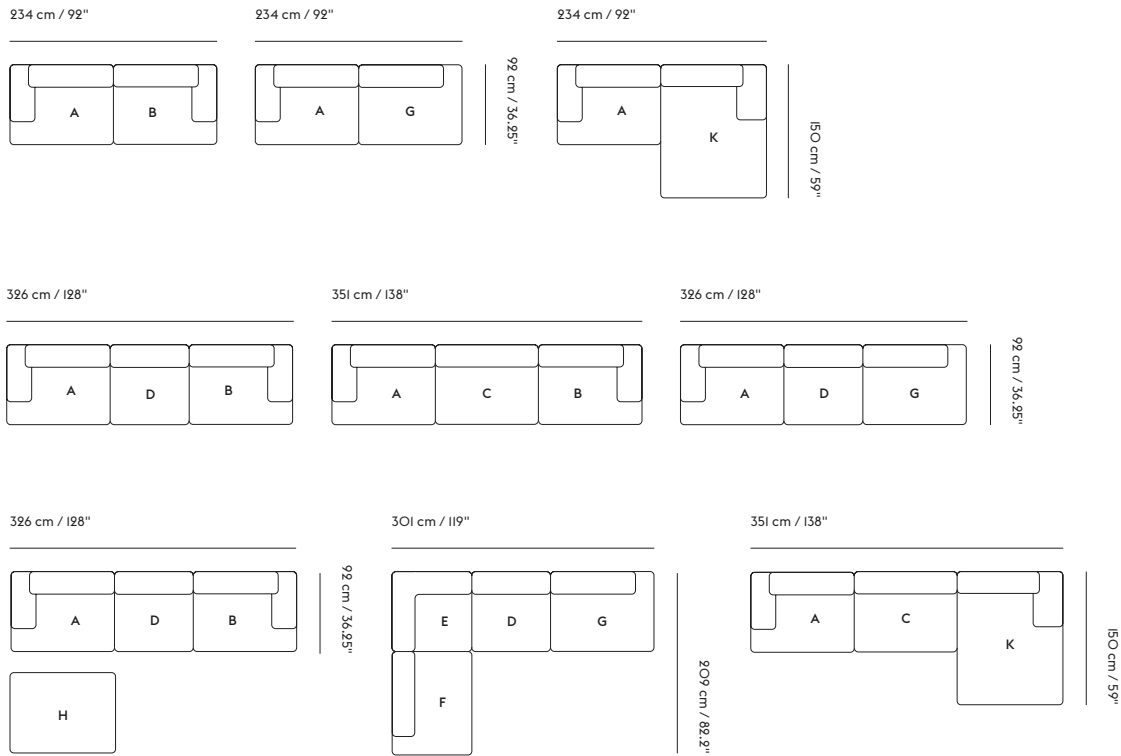

INSPIRATION FOR YOUR CONFIGURATION

General note
The total dimensions of the configurations are indicative and can vary depending on how close the modules are placed as well as how many modules are combined.