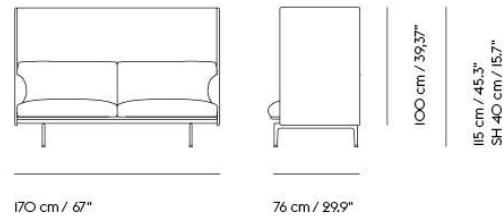

OUTLINE HIGHBACK SOFA 100 / 2-SEATER - POLISHED ALUMINUM BASE

Shipper Colli	1
Gross Weight (kg)	85.84
Net Weight (kg)	71.6
Additional Information	Please note that the highback height for this product is 100 cm / 39.4"
Warranty Period	10 years

Item No.	Color	Contract Price	Lead Time
Made-To-Order			
67858	Remix - All Colors	SEK 36.975,70	6 weeks
67860	Canvas - All Colors	SEK 41.275,70	6 weeks
67859	Clara - All Colors	SEK 41.275,70	6 weeks
91374	Colline - All Colors	SEK 41.275,70	6 weeks
67852	Fiord - All Colors	SEK 41.275,70	6 weeks
67855	Steelcut - All Colors	SEK 41.275,70	6 weeks
67854	Steelcut Trio - All Colors	SEK 41.275,70	6 weeks
67856	Hallingdal - All Colors	SEK 46.005,70	6 weeks
67871	Balder - All Colors	SEK 46.865,70	6 weeks
85720	Beck - All Colors	SEK 46.865,70	6 weeks
68293	Clay - All Colors	SEK 46.865,70	6 weeks
67861	Divina - All Colors	SEK 46.865,70	6 weeks
67862	Divina MD - All Colors	SEK 46.865,70	6 weeks
67863	Divina Melange - All Colors	SEK 46.865,70	6 weeks
76236	Ecriture - All Colors	SEK 46.865,70	6 weeks
97548	Hearth - All Colors	SEK 46.865,70	6 weeks
91505	Planum - All Colors	SEK 46.865,70	6 weeks
67872	Twill Weave - All Colors	SEK 46.865,70	6 weeks
67870	Vidar - All Colors	SEK 46.865,70	6 weeks

Extras

83061	Leather care set for Refine Leather	SEK 172,00	-

VARIANTS MARKED WITH *** WILL BE MADE-TO-ORDER OR DISCONTINUED WHEN OUT OF STOCK
FOR MORE INFORMATION VISIT MUUTO.COM

26% rabatt ska dras av på angivna priser

MUUTO