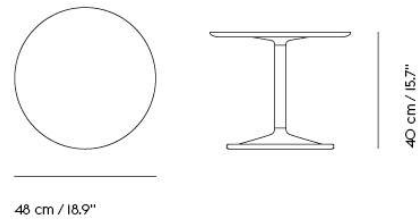

**SOFT SIDE TABLE / Ø 48 H: 40 CM / Ø
18.9" H: 15.7"**

Shipper Colli	2
Gross Weight (kg)	10.776
Net Weight (kg)	8.506
Warranty period	10 years

Item No.	Color	Contract Price	Lead Time
Ready-To-Ship			
10785	Beige Green Laminate/Beige Green	SEK 4.037,70	-
13935	Orange Laminate/Orange	SEK 4.037,70	-
13932	Black Nanolaminate/Black	SEK 4.037,70	-
10781	Grey Linoleum/Grey	SEK 4.037,70	-
13933	Off-White Linoleum/Off-White ***	SEK 4.037,70	-
13956	Oiled Oak/Off-White ***	SEK 4.639,70	-
13937	Oiled Smoked Oak/Black	SEK 4.639,70	-
10775	Solid Oak/Grey	SEK 4.639,70	-