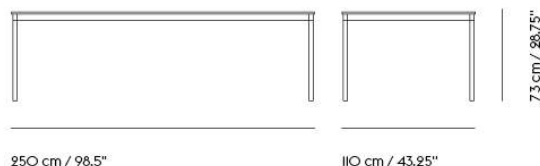

Shipper Colli	2
Gross Weight (kg)	52.7
Net Weight (kg)	42.37
Base color options	White, Black
Warranty Period	10 years

Item No.	Color	Contract Price	Lead Time
Made-To-Order			
64228	Black Laminate/Plywood/Black	SEK 17.625,70	6 weeks
64227	Black Laminate/Plywood/White	SEK 17.625,70	6 weeks
64226	White Laminate/Plywood/Black	SEK 17.625,70	6 weeks
64225	White Laminate/Plywood/White	SEK 17.625,70	6 weeks
64236	Black Nanolaminate/Plywood/Black	SEK 22.355,70	6 weeks
64235	Black Nanolaminate/Plywood/White	SEK 22.355,70	6 weeks
64234	White Nanolaminate/Plywood/Black	SEK 22.355,70	6 weeks
64233	White Nanolaminate/Plywood/White	SEK 22.355,70	6 weeks
64811	Lacquered Oak Veneer/Plywood/Black	SEK 22.785,70	6 weeks
64810	Lacquered Oak Veneer/Plywood/White	SEK 22.785,70	6 weeks
64230	Black Linoleum/Plywood/Black	SEK 21.495,70	6 weeks
64229	Black Linoleum/Plywood/White	SEK 21.495,70	6 weeks