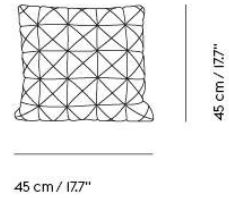

Shipper Colli 1
Gross Weight (kg) 1.5
Net Weight (kg) 1.3
Warranty Period 5 years

Item No.	Color	Contract Price	Lead Time
Ready-To-Ship			
11361	Black/White	SEK 1.074,10	-
11363	Green	SEK 1.074,10	-
11364	Tangerine	SEK 1.074,10	-
11362	Yellow	SEK 1.074,10	-