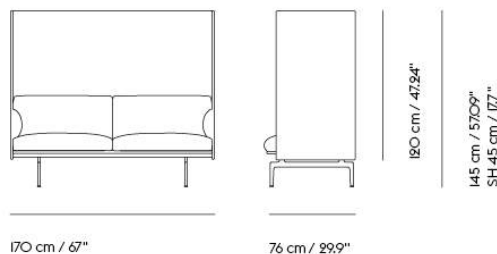

OUTLINE HIGHBACK SOFA 120 / 2-SEATER - POLISHED ALUMINUM BASE - SH: 45 CM / 17.7"

Shipper Colli	1
Gross Weight (kg)	54
Net Weight (kg)	38
Additional Information	Please note that the highback height for this product is 120 cm / 47.2"
Warranty Period	10 years

Item No.	Color	Contract Price	Lead Time
Made-To-Order			
75358	Remix - All Colors	SEK 39.555,70	6 weeks
75438	Canvas - All Colors	SEK 44.715,70	6 weeks
75398	Clara - All Colors	SEK 44.715,70	6 weeks
75766	Colline - All Colors	SEK 44.715,70	6 weeks
75118	Fiord - All Colors	SEK 44.715,70	6 weeks
75238	Steelcut - All Colors	SEK 44.715,70	6 weeks
75198	Steelcut Trio - All Colors	SEK 44.715,70	6 weeks
75278	Hallingdal - All Colors	SEK 46.865,70	6 weeks
75038	Balder - All Colors	SEK 48.155,70	6 weeks
85612	Beck - All Colors	SEK 48.155,70	6 weeks
75718	Clay - All Colors	SEK 48.155,70	6 weeks
75478	Divina - All Colors	SEK 48.155,70	6 weeks
75518	Divina MD - All Colors	SEK 48.155,70	6 weeks
75558	Divina Melange - All Colors	SEK 48.155,70	6 weeks
76120	Ecriture - All Colors	SEK 48.155,70	6 weeks
97634	Hearth - All Colors	SEK 48.155,70	6 weeks
75786	Planum - All Colors	SEK 48.155,70	6 weeks
75078	Twill Weave - All Colors	SEK 48.155,70	6 weeks
75678	Vidar - All Colors	SEK 48.155,70	6 weeks

Extras

83061	Leather care set for Refine Leather	SEK 172,00	-

VARIANTS MARKED WITH *** WILL BE MADE-TO-ORDER OR DISCONTINUED WHEN OUT OF STOCK
FOR MORE INFORMATION VISIT MUUTO.COM

26% rabatt ska dras av på angivna priser

MUUTO