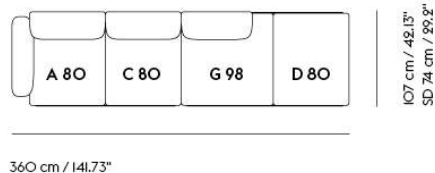

IN SITU MODULAR SOFA / 4-SEATER - CONFIGURATION 3

Shipper Colli	7
Gross Weight (kg)	174.2
Net Weight (kg)	131.15
Warranty Period	10 years

Item No.	Color	Contract Price	Lead Time
Ready-To-Ship			
41918	Frame and Module - Clay 12/Black	SEK 56.325,70	-
99829	Frame and Module - Ecriture 240/Black	SEK 56.325,70	-
Extras			
83061	Leather care set for Refine Leather	SEK 172,00	-