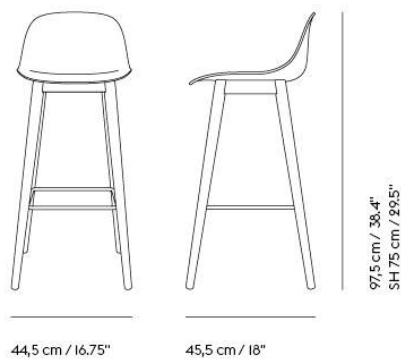

FIBER BAR STOOL / WOOD BASE - WITH BACKREST - 75 CM / 29.5"

Shipper Colli	1
Gross Weight (kg)	7
Net Weight (kg)	6.1
Base color options	Anthracite Black, Dusty Green, Grey, Oak or Stained Dark Brown
Warranty Period	10 years

Item No.	Color	Contract Price	Lead Time
Ready-To-Ship			
58926	Black/Anthracite Black (Recycled Plastic)	SEK 3.693,70	-
58967	Black/Stained Dark Brown (Recycled Plastic)	SEK 3.693,70	-
58927	Grey/Grey (Recycled Plastic)	SEK 3.693,70	-
58928	Natural White/Oak (Recycled Plastic)	SEK 3.693,70	-
Made-To-Order			
59066	Dusty Green/Dusty Green (Recycled Plastic)	SEK 3.693,70	3 weeks
59067	Dusty Green/Stained Dark Brown (Recycled Plastic)	SEK 3.693,70	3 weeks
59068	Grey/Stained Dark Brown (Recycled Plastic)	SEK 3.693,70	3 weeks
59069	Natural White/Stained Dark Brown (Recycled Plastic)	SEK 3.693,70	3 weeks
59070	Ochre/Oak (Recycled Plastic)	SEK 3.693,70	3 weeks
23780	Remix - All Colors	SEK 6.234,10	4 weeks
23788	Canvas - All Colors	SEK 6.703,70	4 weeks
23787	Clara - All Colors	SEK 6.703,70	4 weeks
59565	Fiord - All Colors	SEK 6.703,70	4 weeks
55031	Hero - All Colors	SEK 6.703,70	4 weeks
19678	Re-wool - All Colors	SEK 6.703,70	4 weeks
19566	Sabi - All Colors	SEK 6.703,70	4 weeks
23781	Steelcut - All Colors	SEK 6.703,70	4 weeks
23782	Steelcut Trio - All Colors	SEK 6.703,70	4 weeks

VARIANTS MARKED WITH *** WILL BE MADE-TO-ORDER OR DISCONTINUED WHEN OUT OF STOCK
FOR MORE INFORMATION VISIT MUUTO.COM

26% rabatt ska dras av på angivna priser

MUUTO