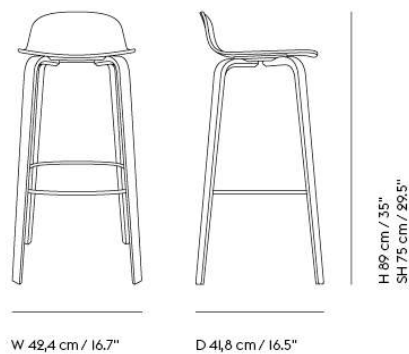

VISU BAR STOOL WOOD BASE - 75 CM / 29.5"

Shipper Colli	1
Gross Weight (kg)	5.7
Net Weight (kg)	4.18
Base color options	Black, Dark Green, Grey, Oak or Tan Rose
Warranty Period	5 years

Item No.	Color	Contract Price	Lead Time
Ready-To-Ship			
16151	Black/Black	SEK 4.639,70	-
16154	Dark Green/Dark Green	SEK 4.639,70	-
16152	Grey/Grey	SEK 4.639,70	-
16150	Oak/Oak	SEK 4.639,70	-
16158	Stained Dark Brown/Stained Dark Brown ***	SEK 4.639,70	-
16155	Tan Rose/Tan Rose	SEK 4.639,70	-
16159	White/Oak	SEK 4.639,70	-
Made-To-Order			
21755	Remix - All Colors	SEK 5.546,10	7 weeks
21772	Canvas - All Colors	SEK 5.804,10	7 weeks
21771	Clara - All Colors	SEK 5.804,10	7 weeks
70392	Colline - All Colors	SEK 5.804,10	7 weeks
18938	Fiord - All Colors	SEK 5.804,10	7 weeks
70394	Re-wool - All Colors	SEK 5.804,10	7 weeks
70391	Sabi - All Colors	SEK 5.804,10	7 weeks
21757	Steelcut - All Colors	SEK 5.804,10	7 weeks
21758	Steelcut Trio - All Colors	SEK 5.804,10	7 weeks
21759	Hallingdal - All Colors	SEK 6.492,10	7 weeks
18920	Balder - All Colors	SEK 6.703,70	7 weeks
18809	Beck - All Colors	SEK 6.703,70	7 weeks
69146	Clay - All Colors	SEK 6.703,70	7 weeks

VARIANTS MARKED WITH *** WILL BE MADE-TO-ORDER OR DISCONTINUED WHEN OUT OF STOCK
FOR MORE INFORMATION VISIT MUUTO.COM

26% rabatt ska dras av på angivna priser

MUUTO