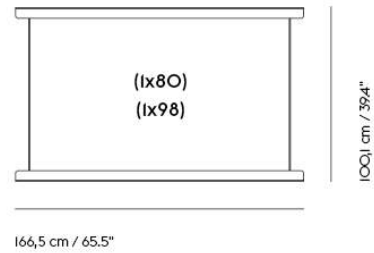

IN SITU MODULAR SOFA / FRAME SECTION (1 X 80 + 1 X 98)

Shipper Colli	1
Gross Weight (kg)	23.3
Net Weight (kg)	19.64
Warranty Period	10 years

Item No.	Color	Contract Price	Lead Time
Ready-To-Ship			
41558	Black - 1 x 80 + 1 x 98	SEK 3.693,70	-