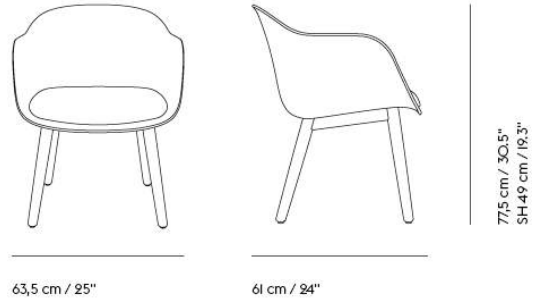

FIBER CONFERENCE ARMCHAIR WOOD BASE

Shipper Colli	1
Gross Weight (kg)	19.5
Net Weight (kg)	19.5
Base color options	Anthracite Black, Grey, Oak and Stained Dark Brown
Warranty Period	10 years

Item No.	Color	Contract Price	Lead Time
Ready-To-Ship			
59992-GREY_133	Remix I33/Grey	SEK 8.079,70	-
Made-To-Order			
59992	Remix - All Colors	SEK 8.079,70	4 weeks
59700	Canvas - All Colors	SEK 9.455,70	4 weeks
59699	Clara - All Colors	SEK 9.455,70	4 weeks
59720	Fiord - All Colors	SEK 9.455,70	4 weeks
59861	Hero - All Colors	SEK 9.455,70	4 weeks
59707	Re-wool - All Colors	SEK 9.455,70	4 weeks
59721	Sabi - All Colors	SEK 9.455,70	4 weeks
59697	Steelcut - All Colors	SEK 9.455,70	4 weeks
59698	Steelcut Trio - All Colors	SEK 9.455,70	4 weeks
59706	Balder - All Colors	SEK 10.315,70	4 weeks
13780	Beck - All Colors	SEK 10.315,70	4 weeks
59696	Clay - All Colors	SEK 10.315,70	4 weeks
59702	Divina - All Colors	SEK 10.315,70	4 weeks
59703	Divina MD - All Colors	SEK 10.315,70	4 weeks
59704	Divina Melange - All Colors	SEK 10.315,70	4 weeks
59718	Ecriture - All Colors	SEK 10.315,70	4 weeks
59701	Hallingdal - All Colors	SEK 10.315,70	4 weeks
14538	Hearth - All Colors	SEK 10.315,70	4 weeks
59722	Planum - All Colors	SEK 10.315,70	4 weeks

VARIANTS MARKED WITH *** WILL BE MADE-TO-ORDER OR DISCONTINUED WHEN OUT OF STOCK
FOR MORE INFORMATION VISIT MUUTO.COM

26% rabatt ska dras av på angivna priser