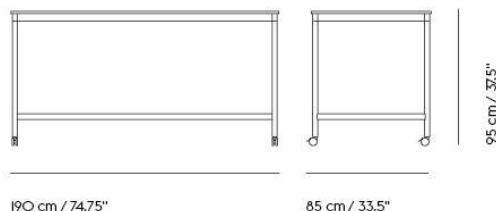

BASE HIGH TABLE / WITH CASTORS / 190 X 85 H: 95 CM / 74.8 X 33.5 H: 37.4"

Shipper Colli	2
Gross Weight (kg)	46
Net Weight (kg)	39.25
Base color options	White, Black
Warranty Period	10 years

Item No.	Color	Contract Price	Lead Time
Made-To-Order			
64315	Black Laminate/Plywood/Black	SEK 18.485,70	8 weeks
64379	Black Laminate/Plywood/White	SEK 18.485,70	8 weeks
64354	White Laminate/Plywood/Black	SEK 18.485,70	8 weeks
64418	White Laminate/Plywood/White	SEK 18.485,70	8 weeks
64331	Black Nanolaminat/Plywood/Black	SEK 22.785,70	8 weeks
64395	Black Nanolaminat/Plywood/White	SEK 22.785,70	8 weeks
64363	White Nanolaminat/Plywood/Black	SEK 22.785,70	8 weeks
64427	White Nanolaminat/Plywood/White	SEK 22.785,70	8 weeks
64339	Lacquered Oak Veneer/Plywood/Black	SEK 22.785,70	8 weeks
64403	Lacquered Oak Veneer/Plywood/White	SEK 22.785,70	8 weeks
64323	Black Linoleum/Plywood/Black	SEK 20.205,70	8 weeks
64387	Black Linoleum/Plywood/White	SEK 20.205,70	8 weeks