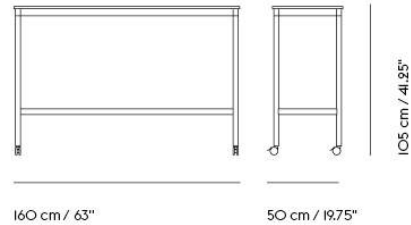

BASE HIGH TABLE / WITH CASTORS / 160 X 50 H: 105 CM / 63 X 19.7 H: 41.3"

Shipper Colli	2
Gross Weight (kg)	35
Net Weight (kg)	29.22
Base color options	Black, White
Warranty Period	10 years

Item No.	Color	Contract Price	Lead Time
Made-To-Order			
64308	Black Laminate/Plywood/Black	SEK 18.055,70	8 weeks
64372	Black Laminate/Plywood/White	SEK 18.055,70	8 weeks
64348	White Laminate/Plywood/Black	SEK 18.055,70	8 weeks
64419	White Laminate/Plywood/White	SEK 18.055,70	8 weeks
64324	Black Nanolaminate/Plywood/Black	SEK 21.495,70	8 weeks
64388	Black Nanolaminate/Plywood/White	SEK 21.495,70	8 weeks
64356	White Nanolaminate/Plywood/Black	SEK 21.495,70	8 weeks
64420	White Nanolaminate/Plywood/White	SEK 21.495,70	8 weeks
64332	Lacquered Oak Veneer/Plywood/Black	SEK 20.205,70	8 weeks
64396	Lacquered Oak Veneer/Plywood/White	SEK 20.205,70	8 weeks
64316	Black Linoleum/Plywood/Black	SEK 19.775,70	8 weeks
64380	Black Linoleum/Plywood/White	SEK 19.775,70	8 weeks