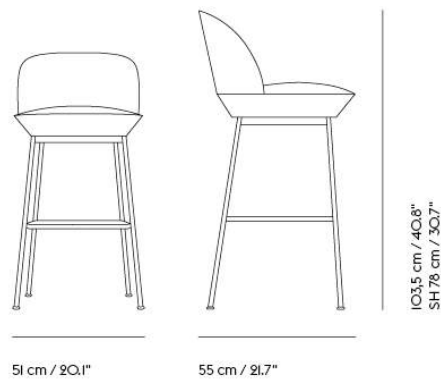

Shipper Colli	I
Gross Weight (kg)	11
Net Weight (kg)	8.2
Base color options	Chrome or Anthracite Black
Warranty Period	10 years

Item No.	Color	Contract Price	Lead Time
Made-To-Order			
14707	Clara - All Colors	SEK 7.305,70	4 weeks
30148	Colline - All Colors	SEK 7.305,70	4 weeks
14706	Fiord - All Colors	SEK 7.305,70	4 weeks
19509	Re-wool - All Colors	SEK 7.305,70	4 weeks
19489	Sabi - All Colors	SEK 7.305,70	4 weeks
14701	Steelcut - All Colors	SEK 7.305,70	4 weeks
14702	Steelcut Trio - All Colors	SEK 7.305,70	4 weeks
14703	Hallingdal - All Colors	SEK 7.993,70	4 weeks
14713	Still - All Colors	SEK 7.993,70	4 weeks
16685	Beck - All Colors	SEK 8.079,70	4 weeks
14636	Clay - All Colors	SEK 8.079,70	4 weeks
14704	Divina - All Colors	SEK 8.079,70	4 weeks
14709	Divina MD - All Colors	SEK 8.079,70	4 weeks
14710	Divina Melange - All Colors	SEK 8.079,70	4 weeks
59866	Ecriture - All Colors	SEK 8.079,70	4 weeks
16705	Hearth - All Colors	SEK 8.079,70	4 weeks
19529	Planum - All Colors	SEK 8.079,70	4 weeks
14719	Twill Weave - All Colors	SEK 8.079,70	4 weeks
14721	Vidar - All Colors	SEK 8.079,70	4 weeks

Extras

VARIANTS MARKED WITH *** WILL BE MADE-TO-ORDER OR DISCONTINUED WHEN OUT OF STOCK
FOR MORE INFORMATION VISIT MUUTO.COM

26% rabatt ska dras av på angivna priser

MUUTO