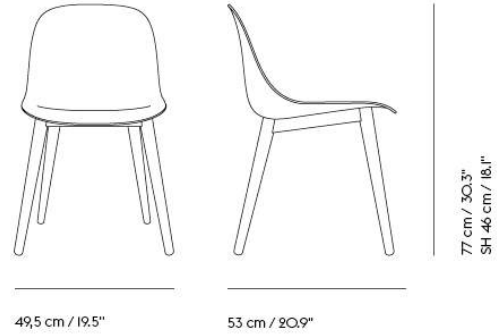

Shipper Colli	1
Gross Weight (kg)	9
Net Weight (kg)	6
Base color options	Anthracite Black, Dusty Green, Grey, Oak or Stained Dark Brown
Warranty Period	10 years

Item No.	Color	Contract Price	Lead Time
Ready-To-Ship			
58952	Black/Anthracite Black (Recycled Plastic)	SEK 3.138,10	-
58963	Black/Stained Dark Brown (Recycled Plastic) ***	SEK 3.138,10	-
58954	Dusty Green/Dusty Green (Recycled Plastic)	SEK 3.138,10	-
58953	Grey/Grey (Recycled Plastic)	SEK 3.138,10	-
58956	Natural White/Oak (Recycled Plastic)	SEK 3.138,10	-
58955	Ochre/Oak (Recycled Plastic)	SEK 3.138,10	-
Made-To-Order			
59047	Dusty Green/Stained Dark Brown (Recycled Plastic)	SEK 3.138,10	3 weeks
59046	Grey/Stained Dark Brown (Recycled Plastic)	SEK 3.138,10	3 weeks
59049	Natural White/Stained Dark Brown (Recycled Plastic)	SEK 3.138,10	3 weeks
59048	Ochre/Stained Dark Brown (Recycled Plastic)	SEK 3.138,10	3 weeks
50539	Remix - All Colors	SEK 5.116,10	4 weeks
50547	Canvas - All Colors	SEK 5.890,10	4 weeks
50546	Clara - All Colors	SEK 5.890,10	4 weeks
59581	Fiord - All Colors	SEK 5.890,10	4 weeks
55098	Hero - All Colors	SEK 5.890,10	4 weeks
19696	Re-wool - All Colors	SEK 5.890,10	4 weeks
19584	Sabi - All Colors	SEK 5.890,10	4 weeks
50540	Steelcut - All Colors	SEK 5.890,10	4 weeks

VARIANTS MARKED WITH *** WILL BE MADE-TO-ORDER OR DISCONTINUED WHEN OUT OF STOCK
FOR MORE INFORMATION VISIT MUUTO.COM

26% rabatt ska dras av på angivna priser