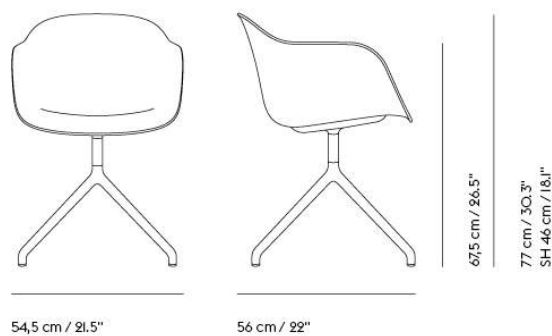

# FIBER ARMCHAIR / SWIVEL BASE W. RETURN

Shipper Colli	1
Gross Weight (kg)	10.3
Net Weight (kg)	9.8
Base color options	Anthracite Black, White, Grey, Dusty Green or Polished Aluminum.
Warranty Period	5 years