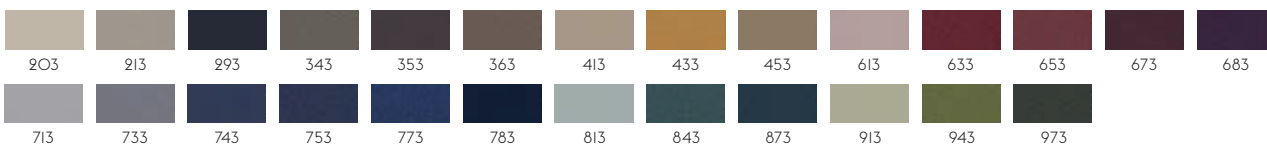

DIVINA MD BY KVADRAT

Designer: Finn Sködt.

Composition: 100% new wool.

Durability: 45.000 Martindale / Lightfastness 5-6 (ISO 1-8).

Sustainability: Complies with both EU ecolabel "The Flower" and Greenguard Gold Certification.

193