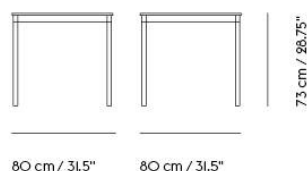

Shipper Colli	2
Gross Weight (kg)	16.4
Net Weight (kg)	11.09
Base color options	White, Black
Warranty Period	10 years

Item No.	Color	Contract Price	Lead Time
Made-To-Order			
64148	Black Laminate/Plywood/Black	SEK 9.885,70	6 weeks
64147	Black Laminate/Plywood/White	SEK 9.885,70	6 weeks
64146	White Laminate/Plywood/Black	SEK 9.885,70	6 weeks
64145	White Laminate/Plywood/White	SEK 9.885,70	6 weeks
64156	Black Nanolaminate/Plywood/Black	SEK 12.895,70	6 weeks
64155	Black Nanolaminate/Plywood/White	SEK 12.895,70	6 weeks
64154	White Nanolaminate/Plywood/Black	SEK 12.895,70	6 weeks
64153	White Nanolaminate/Plywood/White	SEK 12.895,70	6 weeks
64803	Lacquered Oak Veneer/Plywood/Black	SEK 10.315,70	6 weeks
64802	Lacquered Oak Veneer/Plywood/White	SEK 10.315,70	6 weeks
64150	Black Linoleum/Plywood/Black	SEK 9.885,70	6 weeks
64149	Black Linoleum/Plywood/White	SEK 9.885,70	6 weeks