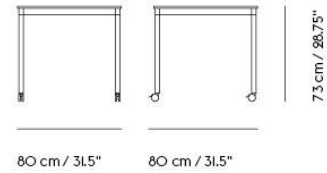

BASE TABLE / WITH CASTORS / 80 X 80 CM / 31.5 X 31.5"

Shipper Colli	2
Gross Weight (kg)	16.4
Net Weight (kg)	11.09
Base color options	White, Black
Warranty Period	10 years

Item No.	Color	Contract Price	Lead Time
Made-To-Order			
64454	Black Laminate/Plywood/Black	SEK 10.745,70	6 weeks
64574	Black Laminate/Plywood/White	SEK 10.745,70	6 weeks
64529	White Laminate/Plywood/Black	SEK 10.745,70	6 weeks
64649	White Laminate/Plywood/White	SEK 10.745,70	6 weeks
64484	Black Nanolaminat/Plywood/Black	SEK 14.185,70	6 weeks
64604	Black Nanolaminat/Plywood/White	SEK 14.185,70	6 weeks
64544	White Nanolaminat/Plywood/Black	SEK 14.185,70	6 weeks
64664	White Nanolaminat/Plywood/White	SEK 14.185,70	6 weeks
64499	Lacquered Oak Veneer/Plywood/Black	SEK 11.605,70	6 weeks
64619	Lacquered Oak Veneer/Plywood/White	SEK 11.605,70	6 weeks
64466	Black Linoleum/Plywood/Black	SEK 11.175,70	6 weeks
64586	Black Linoleum/Plywood/White	SEK 11.175,70	6 weeks