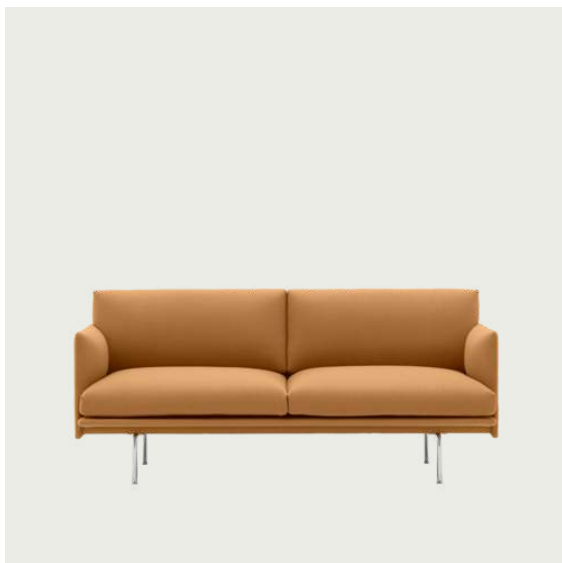

OUTLINE STUDIO SOFA / 170 CM / 66.9" - POLISHED ALUMINUM BASE

Shipper Colli	1
Gross Weight (kg)	64
Net Weight (kg)	50
Warranty Period	10 years

Item No.	Color	Contract Price	Lead Time
Made-To-Order			
69340	Remix - All Colors	SEK 27,945,70	6 weeks
69342	Canvas - All Colors	SEK 31,815,70	6 weeks
69341	Clara - All Colors	SEK 31,815,70	6 weeks
91388	Colline - All Colors	SEK 31,815,70	6 weeks
69334	Fiord - All Colors	SEK 31,815,70	6 weeks
69337	Steelcut - All Colors	SEK 31,815,70	6 weeks
69336	Steelcut Trio - All Colors	SEK 31,815,70	6 weeks
69338	Hallingdal - All Colors	SEK 34,395,70	6 weeks
69353	Balder - All Colors	SEK 36,115,70	6 weeks
85734	Beck - All Colors	SEK 36,115,70	6 weeks
68361	Clay - All Colors	SEK 36,115,70	6 weeks
69343	Divina - All Colors	SEK 36,115,70	6 weeks
69344	Divina MD - All Colors	SEK 36,115,70	6 weeks
69345	Divina Melange - All Colors	SEK 36,115,70	6 weeks
76250	Ecriture - All Colors	SEK 36,115,70	6 weeks
97562	Hearth - All Colors	SEK 36,115,70	6 weeks
91519	Planum - All Colors	SEK 36,115,70	6 weeks
69354	Twill Weave - All Colors	SEK 36,115,70	6 weeks
69352	Vidar - All Colors	SEK 36,115,70	6 weeks
Extras			
83061	Leather care set for Refine Leather	SEK 172,00	-

VARIANTS MARKED WITH *** WILL BE MADE-TO-ORDER OR DISCONTINUED
WHEN OUT OF STOCK
FOR MORE INFORMATION VISIT MUUTO.COM

26% rabatt ska dras av på angivna priser

MUUTO