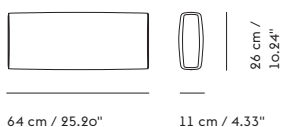

2. CUSHIONS

Specify optional cushions in the desired textile for added comfort and a lounging expression.