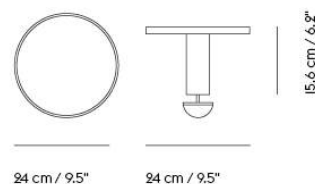

Shipper Colli 1
Gross Weight (kg) 2.805
Net Weight (kg) 0.85
Warranty Period 5 years

Item No.	Color	Contract Price	Lead Time
Ready-To-Ship			
50210	Black	SEK 1.418,10	-
39964	Oak	SEK 1.418,10	-