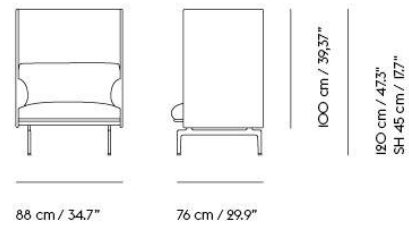

OUTLINE HIGHBACK SOFA 100 / 1-SEATER - BLACK BASE - SH: 45 CM / 17.7"

Shipper Colli	1
Gross Weight (kg)	63
Net Weight (kg)	54
Additional Information	Please note that the highback height for this product is 100 cm / 39.4"
Warranty Period	10 years

Item No.	Color	Contract Price	Lead Time
Made-To-Order			
73701	Remix - All Colors	SEK 26.225,70	6 weeks
73703	Canvas - All Colors	SEK 30.095,70	6 weeks
73702	Clara - All Colors	SEK 30.095,70	6 weeks
91432	Colline - All Colors	SEK 30.095,70	6 weeks
73695	Fiord - All Colors	SEK 30.095,70	6 weeks
73698	Steelcut - All Colors	SEK 30.095,70	6 weeks
73697	Steelcut Trio - All Colors	SEK 30.095,70	6 weeks
73699	Hallingdal - All Colors	SEK 32.675,70	6 weeks
73714	Balder - All Colors	SEK 34.395,70	6 weeks
85776	Beck - All Colors	SEK 34.395,70	6 weeks
68350	Clay - All Colors	SEK 34.395,70	6 weeks
73704	Divina - All Colors	SEK 34.395,70	6 weeks
73705	Divina MD - All Colors	SEK 34.395,70	6 weeks
73706	Divina Melange - All Colors	SEK 34.395,70	6 weeks
76294	Ecriture - All Colors	SEK 34.395,70	6 weeks
97606	Hearth - All Colors	SEK 34.395,70	6 weeks
91563	Planum - All Colors	SEK 34.395,70	6 weeks
73715	Twill Weave - All Colors	SEK 34.395,70	6 weeks
73713	Vidar - All Colors	SEK 34.395,70	6 weeks

Extras

83061	Leather care set for Refine Leather	SEK 172,00	-

VARIANTS MARKED WITH *** WILL BE MADE-TO-ORDER OR DISCONTINUED WHEN OUT OF STOCK
FOR MORE INFORMATION VISIT MUUTO.COM

26% rabatt ska dras av på angivna priser

MUUTO