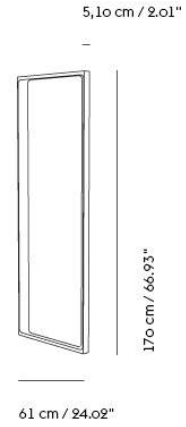

Shipper Colli 1
Gross Weight (kg) 24
Net Weight (kg) 19.5
Warranty period 5 years

Item No.	Color	Contract Price	Lead Time
Ready-To-Ship			
21994	Light Green	SEK 11.605,70	-
21995	Light Grey	SEK 11.605,70	-
21993	Light Lilac	SEK 11.605,70	-