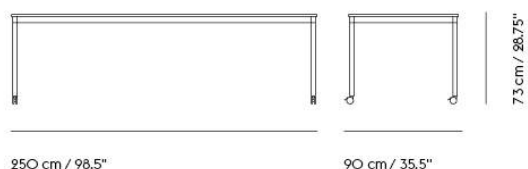

BASE TABLE / WITH CASTORS / 250 X 90 CM / 98.4 X 35.4"

Shipper Colli	2
Gross Weight (kg)	46.7
Net Weight (kg)	40.08
Base color options	White, Black
Warranty Period	10 years

Item No.	Color	Contract Price	Lead Time
Made-To-Order			
64450	Black Laminate/Plywood/Black	SEK 17.625,70	6 weeks
64570	Black Laminate/Plywood/White	SEK 17.625,70	6 weeks
64525	White Laminate/Plywood/Black	SEK 17.625,70	6 weeks
64645	White Laminate/Plywood/White	SEK 17.625,70	6 weeks
64480	Black Nanolaminat/Plywood/Black	SEK 22.785,70	6 weeks
64600	Black Nanolaminat/Plywood/White	SEK 22.785,70	6 weeks
64540	White Nanolaminat/Plywood/Black	SEK 22.785,70	6 weeks
64660	White Nanolaminat/Plywood/White	SEK 22.785,70	6 weeks
64495	Lacquered Oak Veneer/Plywood/Black	SEK 23.215,70	6 weeks
64615	Lacquered Oak Veneer/Plywood/White	SEK 23.215,70	6 weeks
64462	Black Linoleum/Plywood/Black	SEK 20.205,70	6 weeks
64582	Black Linoleum/Plywood/White	SEK 20.205,70	6 weeks