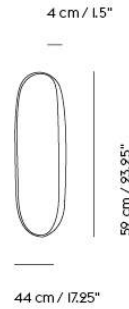

Shipper Colli 1
Gross Weight (kg) 8.5
Net Weight (kg) 5.5
Warranty Period 5 years

Item No.	Color	Contract Price	Lead Time
Ready-To-Ship			
21907	Rose/Clear	SEK 2.880,10	-
21905	Dark Green/Clear	SEK 2.880,10	-
21901	Grey/Clear	SEK 2.880,10	-
21904	Rose/Rose	SEK 2.880,10	-
21906	Taupe/Clear	SEK 2.880,10	-
21903	Taupe/Taupe	SEK 2.880,10	-