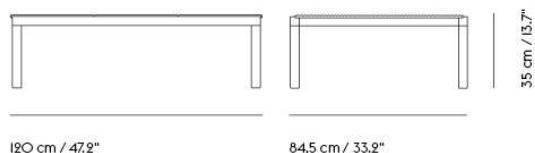

COUPLE COFFEE TABLE / 120 X 84 X 35 CM / 47.2 X 33.2 X 13.7"

Shipper Colli	4
Gross Weight (kg)	39.67
Net Weight (kg)	33.53
Warranty	10 years

Item No.	Color	Contract Price	Lead Time
Ready-To-Ship			
50380	2 Plain I Wavy - Light Blue/Dark Oiled Oak	SEK 14.185,70	-
50381	2 Plain I Wavy - Light Blue/Oak	SEK 14.185,70	-
50349	2 Plain I Wavy - Sand/Dark Oiled Oak	SEK 14.185,70	-
50351	2 Plain I Wavy - Sand/Oak	SEK 14.185,70	-
50368	2 Plain I Wavy - Taupe/Dark Oiled Oak	SEK 14.185,70	-
50369	2 Plain I Wavy - Taupe/Oak	SEK 14.185,70	-
50375	3 Plain - Pale Blue/Dark Oiled Oak	SEK 14.185,70	-
50374	3 Plain - Pale Blue/Oak	SEK 14.185,70	-
50321	3 Plain - Sand/Dark Oiled Oak	SEK 14.185,70	-
50319	3 Plain - Sand/Oak	SEK 14.185,70	-
50363	3 Plain - Taupe/Dark Oiled Oak	SEK 14.185,70	-
50362	3 Plain - Taupe/Oak	SEK 14.185,70	-