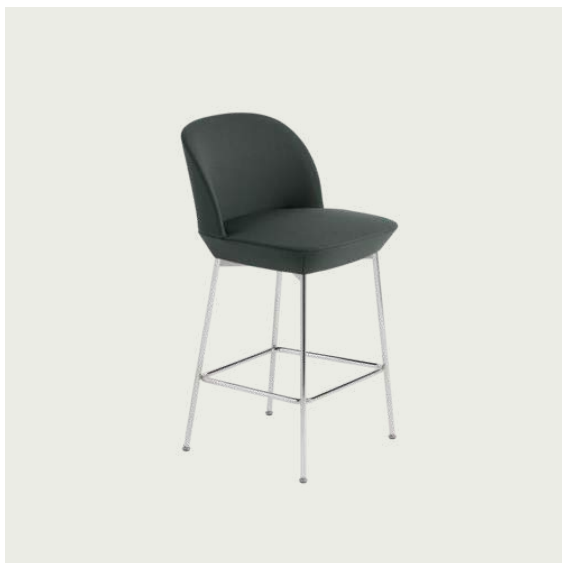

Shipper Colli	1
Gross Weight (kg)	10
Net Weight (kg)	8
Base color options	Chrome or Anthracite Black
Warranty Period	10 years

Item No.	Color	Contract Price	Lead Time
Made-To-Order			
14607	Clara - All Colors	SEK 7.305,70	4 weeks
30146	Colline - All Colors	SEK 7.305,70	4 weeks
14606	Fiord - All Colors	SEK 7.305,70	4 weeks
19507	Re-wool - All Colors	SEK 7.305,70	4 weeks
19487	Sabi - All Colors	SEK 7.305,70	4 weeks
14601	Steelcut - All Colors	SEK 7.305,70	4 weeks
14602	Steelcut Trio - All Colors	SEK 7.305,70	4 weeks
14603	Hallingdal - All Colors	SEK 7.993,70	4 weeks
14613	Still - All Colors	SEK 7.993,70	4 weeks
16683	Beck - All Colors	SEK 8.079,70	4 weeks
14634	Clay - All Colors	SEK 8.079,70	4 weeks
14604	Divina - All Colors	SEK 8.079,70	4 weeks
14609	Divina MD - All Colors	SEK 8.079,70	4 weeks
14610	Divina Melange - All Colors	SEK 8.079,70	4 weeks
59864	Ecriture - All Colors	SEK 8.079,70	4 weeks
16703	Hearth - All Colors	SEK 8.079,70	4 weeks
19527	Planum - All Colors	SEK 8.079,70	4 weeks
14619	Twill Weave - All Colors	SEK 8.079,70	4 weeks
14621	Vidar - All Colors	SEK 8.079,70	4 weeks

Extras

VARIANTS MARKED WITH *** WILL BE MADE-TO-ORDER OR DISCONTINUED WHEN OUT OF STOCK
FOR MORE INFORMATION VISIT MUUTO.COM

26% rabatt ska dras av på angivna priser

MUUTO