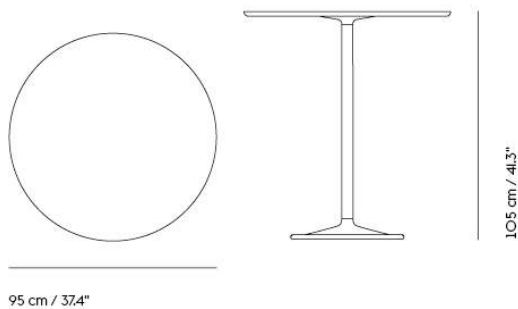

SOFT TABLE / Ø 95 H: 105 CM / Ø 37.4 H: 41.3"

Shipper Colli	3
Gross Weight (kg)	28.777
Net Weight (kg)	23.341
Warranty period	5 years

Item No.	Color	Contract Price	Lead Time
Ready-To-Ship			
14126	Beige Green Laminate/Beige Green	SEK 9.455,70	-
14124	Black Nanolaminate/Black	SEK 9.885,70	-
14125	Grey Linoleum/Grey	SEK 9.455,70	-
14128	Dark Oiled Oak/Black	SEK 10.315,70	-
14127	Solid Oak/Grey	SEK 10.315,70	-