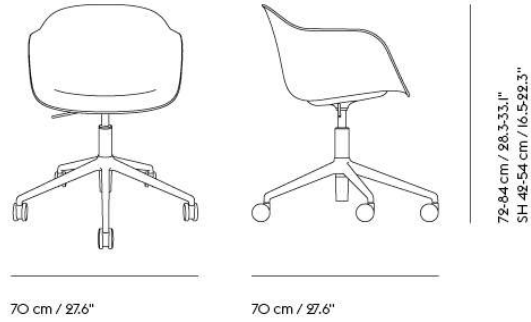

FIBER ARMCHAIR / SWIVEL BASE W. CASTORS & GAS LIFT - FRONT UPHOLSTERY

Shipper Colli	1
Gross Weight (kg)	12.6
Net Weight (kg)	7
Base color options	Anthracite Black, Grey and Polished Aluminum with Black castors. White with white castors.
Shell Color Options	Black, Grey, Natural White or Ochre
Warranty Period	10 years

Item No.	Color	Contract Price	Lead Time
Made-To-Order			
50835	Remix - Matching Shell/Base	SEK 6.922,10	4 weeks
50836	Remix - Ochre Shell/Base	SEK 6.922,10	4 weeks
50845	Canvas - Matching Shell/Base	SEK 7.735,70	4 weeks
50846	Canvas - Ochre Shell/Base	SEK 7.735,70	4 weeks
50843	Clara - Matching Shell/Base	SEK 7.735,70	4 weeks
50844	Clara - Ochre Shell/Base	SEK 7.735,70	4 weeks
59589	Fiord - Matching Shell/Base	SEK 7.735,70	4 weeks
59590	Fiord - Ochre Shell/Base	SEK 7.735,70	4 weeks
55112	Hero - Matching Shell/Base	SEK 7.735,70	4 weeks
55113	Hero - Ochre Shell/Base	SEK 7.735,70	4 weeks
19704	Re-wool - Matching Shell/Base	SEK 7.735,70	4 weeks
19705	Re-wool - Ochre Shell/Base	SEK 7.735,70	4 weeks
19592	Sabi - Matching Shell/Base	SEK 7.735,70	4 weeks
19593	Sabi - Ochre Shell/Base	SEK 7.735,70	4 weeks
50839	Steelcut - Matching Shell/Base	SEK 7.735,70	4 weeks
50840	Steelcut - Ochre Shell/Base	SEK 7.735,70	4 weeks
50841	Steelcut Trio - Matching Shell/Base	SEK 7.735,70	4 weeks
50842	Steelcut Trio - Ochre Shell/Base	SEK 7.735,70	4 weeks
50847	Hallingdal - Matching Shell/Base	SEK 8.423,70	4 weeks
50848	Hallingdal - Ochre Shell/Base	SEK 8.423,70	4 weeks
55229	Balder - Matching Shell/Base	SEK 8.556,10	4 weeks

VARIANTS MARKED WITH *** WILL BE MADE-TO-ORDER OR DISCONTINUED
WHEN OUT OF STOCK
FOR MORE INFORMATION VISIT MUUTO.COM

26% rabatt ska dras av på angivna priser

MUUTO