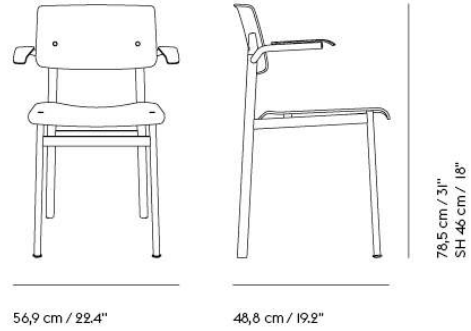

Shipper Colli 1
Gross Weight (kg) 17
Net Weight (kg) 7
Warranty Period 10 Years

Item No.	Color	Contract Price	Lead Time
Ready-To-Ship			
34001	Black/Black	SEK 4.514,10	-
34002	Oak/Black	SEK 4.514,10	-
34004	Oak/Dusty Green	SEK 4.514,10	-
34005	Oak/Grey	SEK 4.514,10	-
34006	Stained Dark Brown/Black	SEK 4.514,10	-
Extras			
80159	Plastic and felt glides for Loft Series (4 pcs per pack) - Black	SEK 141,90	-