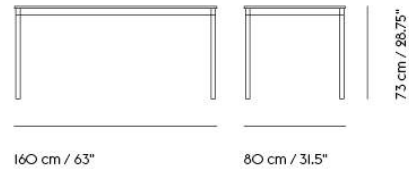

Shipper Colli	2
Gross Weight (kg)	25.4
Net Weight (kg)	20.14
Base color options	White, Black
Warranty Period	10 years

Item No.	Color	Contract Price	Lead Time
Made-To-Order			
64008	Black Laminate/Plywood/Black	SEK 11.605,70	6 weeks
64007	Black Laminate/Plywood/White	SEK 11.605,70	6 weeks
64006	White Laminate/Plywood/Black	SEK 11.605,70	6 weeks
64005	White Laminate/Plywood/White	SEK 11.605,70	6 weeks
64016	Black Nanolaminate/Plywood/Black	SEK 14.615,70	6 weeks
64015	Black Nanolaminate/Plywood/White	SEK 14.615,70	6 weeks
64014	White Nanolaminate/Plywood/Black	SEK 14.615,70	6 weeks
64013	White Nanolaminate/Plywood/White	SEK 14.615,70	6 weeks
64789	Lacquered Oak Veneer/Plywood/Black	SEK 13.325,70	6 weeks
64788	Lacquered Oak Veneer/Plywood/White	SEK 13.325,70	6 weeks
64010	Black Linoleum/Plywood/Black	SEK 12.465,70	6 weeks
64009	Black Linoleum/Plywood/White	SEK 12.465,70	6 weeks