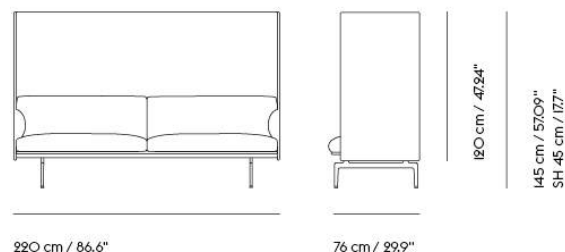

OUTLINE HIGHBACK SOFA 120 / 3-SEATER - BLACK BASE - SH: 45 CM / 17.7"

Shipper Colli	1
Gross Weight (kg)	63
Net Weight (kg)	44
Additional Information	Please note that the highback height for this product is 120 cm / 47.2"
Warranty Period	10 years

Item No.	Color	Contract Price	Lead Time
Made-To-Order			
75356	Remix - All Colors	SEK 42.995,70	6 weeks
75436	Canvas - All Colors	SEK 48.585,70	6 weeks
75396	Clara - All Colors	SEK 48.585,70	6 weeks
75765	Colline - All Colors	SEK 48.585,70	6 weeks
75116	Fiord - All Colors	SEK 48.585,70	6 weeks
75236	Steelcut - All Colors	SEK 48.585,70	6 weeks
75196	Steelcut Trio - All Colors	SEK 48.585,70	6 weeks
75276	Hallingdal - All Colors	SEK 52.025,70	6 weeks
75036	Balder - All Colors	SEK 53.315,70	6 weeks
85611	Beck - All Colors	SEK 53.315,70	6 weeks
75716	Clay - All Colors	SEK 53.315,70	6 weeks
75476	Divina - All Colors	SEK 53.315,70	6 weeks
75516	Divina MD - All Colors	SEK 53.315,70	6 weeks
75556	Divina Melange - All Colors	SEK 53.315,70	6 weeks
76119	Ecriture - All Colors	SEK 53.315,70	6 weeks
97632	Hearth - All Colors	SEK 53.315,70	6 weeks
75785	Planum - All Colors	SEK 53.315,70	6 weeks
75076	Twill Weave - All Colors	SEK 53.315,70	6 weeks
75676	Vidar - All Colors	SEK 53.315,70	6 weeks

Extras

83061	Leather care set for Refine Leather	SEK 172,00	-

VARIANTS MARKED WITH *** WILL BE MADE-TO-ORDER OR DISCONTINUED WHEN OUT OF STOCK
FOR MORE INFORMATION VISIT MUUTO.COM

26% rabatt ska dras av på angivna priser

MUUTO