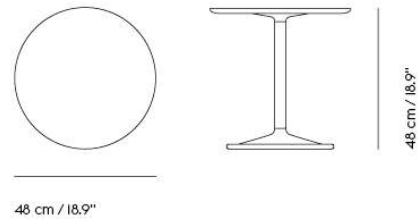

**SOFT SIDE TABLE / Ø 48 H: 48 CM / Ø
18.9" H: 18.9"**

Shipper Colli	2
Gross Weight (kg)	10.776
Net Weight (kg)	8.506
Warranty period	10 years

Item No.	Color	Contract Price	Lead Time
Ready-To-Ship			
10787	Beige Green Laminate/Beige Green	SEK 4.037,70	-
13947	Orange Laminate/Orange	SEK 4.037,70	-
13944	Black Nanolaminate/Black	SEK 4.037,70	-
10783	Grey Linoleum/Grey	SEK 4.037,70	-
13945	Off-White Linoleum/Off-White ***	SEK 4.037,70	-
13958	Oiled Oak/Off-White ***	SEK 4.639,70	-
13949	Oiled Smoked Oak/Black	SEK 4.639,70	-
10777	Solid Oak/Grey	SEK 4.639,70	-