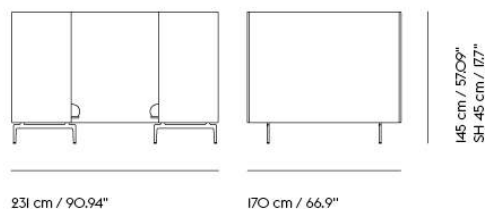

OUTLINE HIGHBACK CABIN 120 / 2-SEATER - POLISHED ALUMINUM BASE - SH: 45 CM / 17.7"

Shipper Colli	3
Gross Weight (kg)	82
Net Weight (kg)	58.5
Warranty Period	10 years

Item No.	Color	Contract Price	Lead Time
Made-To-Order			
80897	Remix - All Colors	SEK 82.555,70	6 weeks
80969	Canvas - All Colors	SEK 95.025,70	6 weeks
80933	Clara - All Colors	SEK 95.025,70	6 weeks
81261	Colline - All Colors	SEK 95.025,70	6 weeks
80681	Fiord - All Colors	SEK 95.025,70	6 weeks
80789	Steelcut - All Colors	SEK 95.025,70	6 weeks
80753	Steelcut Trio - All Colors	SEK 95.025,70	6 weeks
80825	Hallingdal - All Colors	SEK 100.615,70	6 weeks
80609	Balder - All Colors	SEK 102.765,70	6 weeks
85673	Beck - All Colors	SEK 102.765,70	6 weeks
81221	Clay - All Colors	SEK 102.765,70	6 weeks
81005	Divina - All Colors	SEK 102.765,70	6 weeks
81041	Divina MD - All Colors	SEK 102.765,70	6 weeks
81077	Divina Melange - All Colors	SEK 102.765,70	6 weeks
76181	Ecriture - All Colors	SEK 102.765,70	6 weeks
97679	Hearth - All Colors	SEK 102.765,70	6 weeks
81279	Planum - All Colors	SEK 102.765,70	6 weeks
80645	Twill Weave - All Colors	SEK 102.765,70	6 weeks
81185	Vidar - All Colors	SEK 102.765,70	6 weeks
Extras			
83061	Leather care set for Refine Leather	SEK 172,00	-