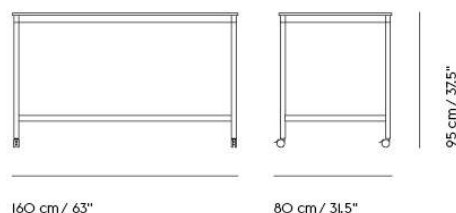

BASE HIGH TABLE / WITH CASTORS / 160 X 80 H: 95 CM / 63 X 31.5 H: 37.4"

Shipper Colli	2
Gross Weight (kg)	35.4
Net Weight (kg)	29.67
Base color options	Black, White
Warranty Period	10 years

Item No.	Color	Contract Price	Lead Time
Made-To-Order			
64311	Black Laminate/Plywood/Black	SEK 18.055,70	8 weeks
64375	Black Laminate/Plywood/White	SEK 18.055,70	8 weeks
64351	White Laminate/Plywood/Black	SEK 18.055,70	8 weeks
64414	White Laminate/Plywood/White	SEK 18.055,70	8 weeks
64327	Black Nanolaminate/Plywood/Black	SEK 21.495,70	8 weeks
64391	Black Nanolaminate/Plywood/White	SEK 21.495,70	8 weeks
64359	White Nanolaminate/Plywood/Black	SEK 21.495,70	8 weeks
64423	White Nanolaminate/Plywood/White	SEK 21.495,70	8 weeks
64335	Lacquered Oak Veneer/Plywood/Black	SEK 20.205,70	8 weeks
64399	Lacquered Oak Veneer/Plywood/White	SEK 20.205,70	8 weeks
64318	Black Linoleum/Plywood/Black	SEK 19.775,70	8 weeks
64382	Black Linoleum/Plywood/White	SEK 19.775,70	8 weeks