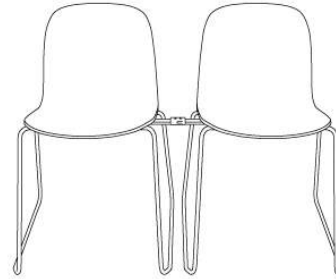

VISU CHAIR SLED BASE W. LINKING DEVICE

L 28 cm / 11 in.
W 6 cm / 2.4 in.

Shipper Colli	1
Gross Weight (kg)	13.5
Net Weight (kg)	5.75
Base color options	Black, Grey or White
Stacking information	Stacking on Trolley: 15. Stacking on floor: 8
Warranty Period	10 years

Item No.	Color	Contract Price	Lead Time
Made-To-Order			
32506	Black - W. Linking Device	SEK 2.833,70	7 weeks
32507	Grey - W. Linking Device	SEK 2.833,70	7 weeks
32508	White - W. Linking Device	SEK 2.833,70	7 weeks
32847	Remix - All Colors	SEK 3.998,10	7 weeks
32850	Canvas - All Colors	SEK 4.256,10	7 weeks
32851	Clara - All Colors	SEK 4.256,10	7 weeks
32885	Colline - All Colors	SEK 4.256,10	7 weeks
32857	Fiord - All Colors	SEK 4.256,10	7 weeks
32886	Re-wool - All Colors	SEK 4.256,10	7 weeks
32884	Sabi - All Colors	SEK 4.256,10	7 weeks
32848	Steelcut - All Colors	SEK 4.256,10	7 weeks
32849	Steelcut Trio - All Colors	SEK 4.256,10	7 weeks
32846	Hallingdal - All Colors	SEK 4.725,70	7 weeks
32855	Balder - All Colors	SEK 4.944,10	7 weeks
18824	Beck - All Colors	SEK 4.944,10	7 weeks
32881	Clay - All Colors	SEK 4.944,10	7 weeks
32844	Divina - All Colors	SEK 4.944,10	7 weeks
32842	Divina MD - All Colors	SEK 4.944,10	7 weeks
32843	Divina Melange - All Colors	SEK 4.944,10	7 weeks
32861	Ecriture - All Colors	SEK 4.944,10	7 weeks
18728	Hearth - All Colors	SEK 4.944,10	7 weeks

VARIANTS MARKED WITH *** WILL BE MADE-TO-ORDER OR DISCONTINUED WHEN OUT OF STOCK
FOR MORE INFORMATION VISIT MUUTO.COM

26% rabatt ska dras av på angivna priser

MUUTO