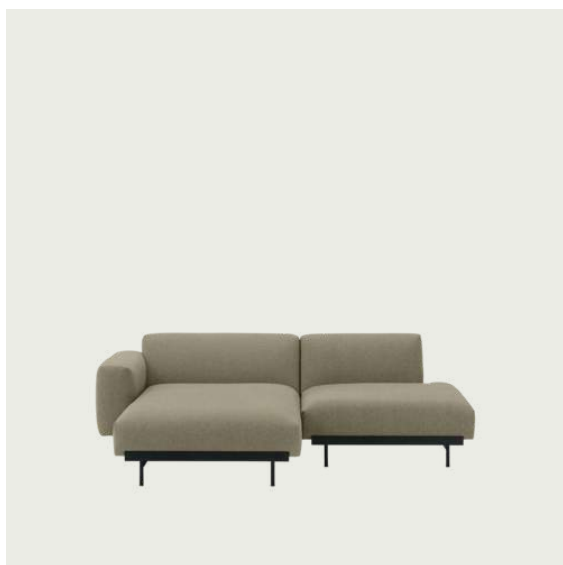

IN SITU MODULAR SOFA / 2-SEATER - CONFIGURATION 6

Shipper Colli	5
Gross Weight (kg)	128.9
Net Weight (kg)	98.49
Warranty Period	10 years

Item No.	Color	Contract Price	Lead Time
Ready-To-Ship			
41905	Frame and Module - Clay 12/Black	SEK 39,555,70	-
99816	Frame and Module - Ecriture 240/Black	SEK 39,555,70	-
Extras			
83061	Leather care set for Refine Leather	SEK 172,00	-