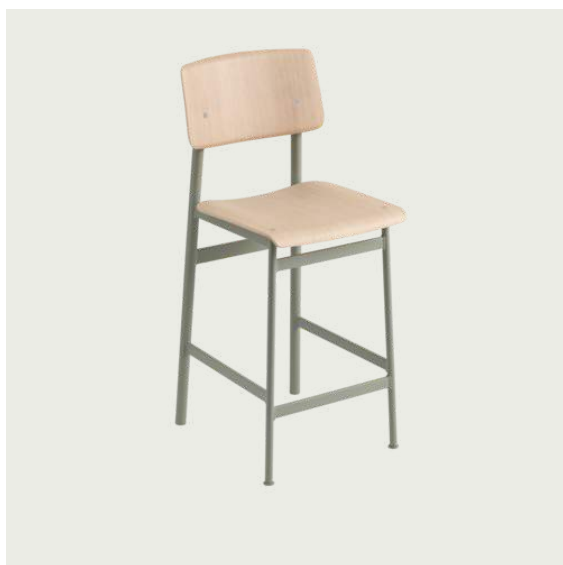

Shipper Colli	1
Gross Weight (kg)	11.55
Net Weight (kg)	8
Base color options	Black, Deep Red, Dusty Green or Grey
Warranty Period	10 years

Item No.	Color	Contract Price	Lead Time
Ready-To-Ship			
30225	Black/Black	SEK 4.514,10	-
30221	Oak/Black	SEK 4.514,10	-
30256	Oak/Deep Red	SEK 4.514,10	-
30224	Oak/Dusty Green	SEK 4.514,10	-
30257	Oak/Grey	SEK 4.514,10	-
30267	Stained Dark Brown/Black	SEK 4.514,10	-
Made-To-Order			
30258	Stained Dark Brown/Grey	SEK 4.514,10	>MOQ: 4 7 weeks
40205	Remix - Black/Black	SEK 5.890,10	>MOQ: 4 7 weeks
40206	Remix - Black/Dark Stained Brown	SEK 5.890,10	>MOQ: 4 7 weeks
40201	Remix - Black/Oak	SEK 5.890,10	>MOQ: 4 7 weeks
34577	Remix - Deep Red/Oak	SEK 5.890,10	>MOQ: 4 7 weeks
40204	Remix - Dusty Green/Oak	SEK 5.890,10	>MOQ: 4 7 weeks
34467	Remix - Grey/Oak	SEK 5.890,10	>MOQ: 4 7 weeks
34681	Remix - Grey/Stained Dark Brown	SEK 5.890,10	>MOQ: 4 7 weeks
40285	Canvas - Black/Black	SEK 6.148,10	>MOQ: 4 7 weeks
40286	Canvas - Black/Dark Stained Brown	SEK 6.148,10	>MOQ: 4 7 weeks
40281	Canvas - Black/Oak	SEK 6.148,10	>MOQ: 4 7 weeks
34585	Canvas - Deep Red/Oak	SEK 6.148,10	>MOQ: 4 7 weeks
34475	Canvas - Grey/Oak	SEK 6.148,10	>MOQ: 4 7 weeks
34688	Canvas - Grey/Stained Dark Brown	SEK 6.148,10	>MOQ: 4 7 weeks

VARIANTS MARKED WITH *** WILL BE MADE-TO-ORDER OR DISCONTINUED WHEN OUT OF STOCK
FOR MORE INFORMATION VISIT MUUTO.COM

26% rabatt ska dras av på angivna priser