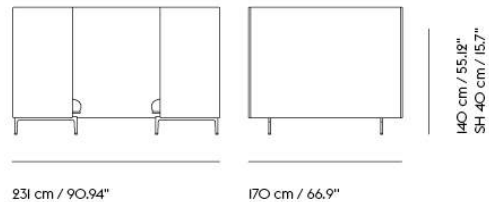

OUTLINE HIGHBACK CABIN 120 / 2-SEATER - POLISHED ALUMINUM BASE

Shipper Colli	3
Gross Weight (kg)	82
Net Weight (kg)	58.5
Warranty Period	10 years

Item No.	Color	Contract Price	Lead Time
Made-To-Order			
80877	Remix - All Colors	SEK 82.555,70	6 weeks
80949	Canvas - All Colors	SEK 95.025,70	6 weeks
80913	Clara - All Colors	SEK 95.025,70	6 weeks
81251	Colline - All Colors	SEK 95.025,70	6 weeks
80661	Fiord - All Colors	SEK 95.025,70	6 weeks
80769	Steelcut - All Colors	SEK 95.025,70	6 weeks
80733	Steelcut Trio - All Colors	SEK 95.025,70	6 weeks
80805	Hallingdal - All Colors	SEK 100.615,70	6 weeks
80589	Balder - All Colors	SEK 102.765,70	6 weeks
85663	Beck - All Colors	SEK 102.765,70	6 weeks
81201	Clay - All Colors	SEK 102.765,70	6 weeks
80985	Divina - All Colors	SEK 102.765,70	6 weeks
81021	Divina MD - All Colors	SEK 102.765,70	6 weeks
81057	Divina Melange - All Colors	SEK 102.765,70	6 weeks
76171	Ecriture - All Colors	SEK 102.765,70	6 weeks
97659	Hearth - All Colors	SEK 102.765,70	6 weeks
81269	Planum - All Colors	SEK 102.765,70	6 weeks
80625	Twill Weave - All Colors	SEK 102.765,70	6 weeks
81165	Vidar - All Colors	SEK 102.765,70	6 weeks
Extras			
83061	Leather care set for Refine Leather	SEK 172,00	-