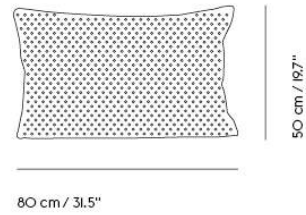

Shipper Colli 1
Gross Weight (kg) 1.2
Net Weight (kg) 0.65
Warranty Period 5 years

Item No.	Color	Contract Price	Lead Time
Ready-To-Ship			
80226	Beige-Grey	SEK 1.973,70	-
80225	Dark Grey	SEK 1.973,70	-