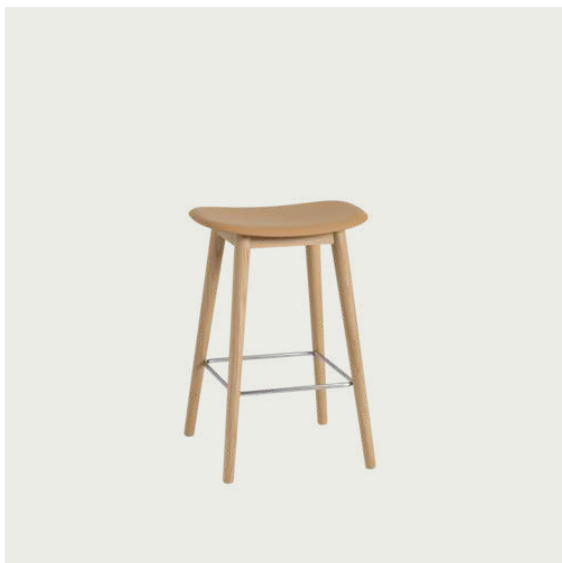

FIBER COUNTER STOOL / WOOD BASE - 65 CM / 25.6"

Shipper Colli	1
Gross Weight (kg)	7
Net Weight (kg)	4
Base color options	Anthracite Black, Dusty Green, Grey, Oak or Stained Dark Brown
Warranty Period	10 years

Item No.	Color	Contract Price	Lead Time
Ready-To-Ship			
58911	Black/Anthracite Black (Recycled Plastic)	SEK 3.482,10	-
58964	Black/Stained Dark Brown (Recycled Plastic)	SEK 3.482,10	-
58912	Grey/Grey (Recycled Plastic)	SEK 3.482,10	-
58913	Natural White/Oak (Recycled Plastic)	SEK 3.482,10	-
Made-To-Order			
59085	Dusty Green/Dusty Green (Recycled Plastic)	SEK 3.482,10	3 weeks
59086	Dusty Green/Stained Dark Brown (Recycled Plastic)	SEK 3.482,10	3 weeks
59087	Grey/Stained Dark Brown (Recycled Plastic)	SEK 3.482,10	3 weeks
59088	Natural White/Stained Dark Brown (Recycled Plastic)	SEK 3.482,10	3 weeks
59089	Ochre/Oak (Recycled Plastic)	SEK 3.482,10	3 weeks
23630	Remix - All Colors	SEK 5.671,70	4 weeks
23638	Canvas - All Colors	SEK 6.015,70	4 weeks
23637	Clara - All Colors	SEK 6.015,70	4 weeks
59560	Fiord - All Colors	SEK 6.015,70	4 weeks
55026	Hero - All Colors	SEK 6.015,70	4 weeks
19673	Re-wool - All Colors	SEK 6.015,70	4 weeks
19561	Sabi - All Colors	SEK 6.015,70	4 weeks
23631	Steelcut - All Colors	SEK 6.015,70	4 weeks
23632	Steelcut Trio - All Colors	SEK 6.015,70	4 weeks

VARIANTS MARKED WITH *** WILL BE MADE-TO-ORDER OR DISCONTINUED
WHEN OUT OF STOCK
FOR MORE INFORMATION VISIT MUUTO.COM

26% rabatt ska dras av på angivna priser

MUUTO