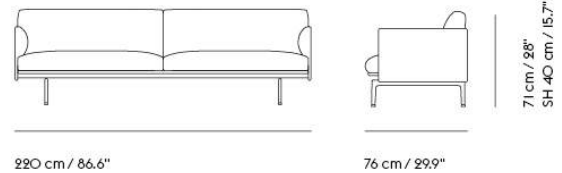

OUTLINE STUDIO SOFA / 220 CM / 86.6" - BLACK BASE

Shipper Colli	1
Gross Weight (kg)	83
Net Weight (kg)	66
Warranty Period	10 years

Item No.	Color	Contract Price	Lead Time
Made-To-Order			
69208	Remix - All Colors	SEK 28.375,70	6 weeks
69210	Canvas - All Colors	SEK 33.535,70	6 weeks
69209	Clara - All Colors	SEK 33.535,70	6 weeks
91382	Colline - All Colors	SEK 33.535,70	6 weeks
69202	Fiord - All Colors	SEK 33.535,70	6 weeks
69205	Steelcut - All Colors	SEK 33.535,70	6 weeks
69204	Steelcut Trio - All Colors	SEK 33.535,70	6 weeks
69206	Hallingdal - All Colors	SEK 35.255,70	6 weeks
69221	Balder - All Colors	SEK 36.975,70	6 weeks
85728	Beck - All Colors	SEK 36.975,70	6 weeks
68373	Clay - All Colors	SEK 36.975,70	6 weeks
69211	Divina - All Colors	SEK 36.975,70	6 weeks
69212	Divina MD - All Colors	SEK 36.975,70	6 weeks
69213	Divina Melange - All Colors	SEK 36.975,70	6 weeks
76244	Ecriture - All Colors	SEK 36.975,70	6 weeks
97556	Hearth - All Colors	SEK 36.975,70	6 weeks
91513	Planum - All Colors	SEK 36.975,70	6 weeks
69222	Twill Weave - All Colors	SEK 36.975,70	6 weeks
69220	Vidar - All Colors	SEK 36.975,70	6 weeks
Extras			
83061	Leather care set for Refine Leather	SEK 172,00	-

VARIANTS MARKED WITH *** WILL BE MADE-TO-ORDER OR DISCONTINUED WHEN OUT OF STOCK
FOR MORE INFORMATION VISIT MUUTO.COM

26% rabatt ska dras av på angivna priser

MUUTO