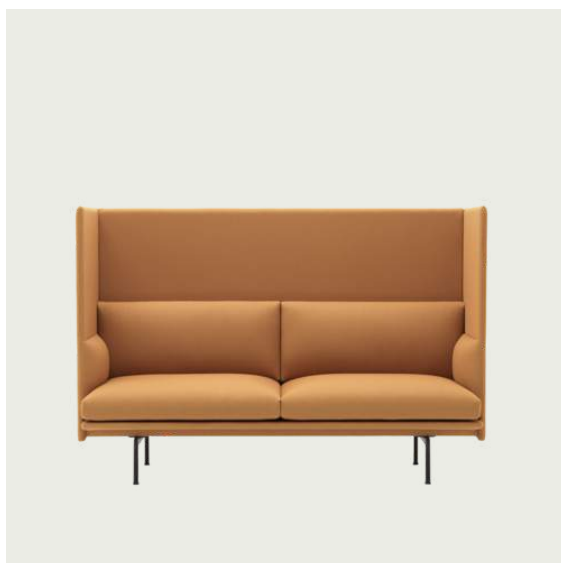

OUTLINE HIGHBACK SOFA 100 / 2-SEATER - BLACK BASE

Shipper Colli	1
Gross Weight (kg)	85.84
Net Weight (kg)	71.6
Additional Information	Please note that the highback height for this product is 100 cm / 39.4"
Warranty Period	10 years

Item No.	Color	Contract Price	Lead Time
Made-To-Order			
28408	Remix - All Colors	SEK 35,255,70	6 weeks
28410	Canvas - All Colors	SEK 39,555,70	6 weeks
28409	Clara - All Colors	SEK 39,555,70	6 weeks
91342	Colline - All Colors	SEK 39,555,70	6 weeks
28402	Fiord - All Colors	SEK 39,555,70	6 weeks
28405	Steelcut - All Colors	SEK 39,555,70	6 weeks
28404	Steelcut Trio - All Colors	SEK 39,555,70	6 weeks
28406	Hallingdal - All Colors	SEK 43,860,00	6 weeks
28421	Balder - All Colors	SEK 45,145,70	6 weeks
85688	Beck - All Colors	SEK 45,145,70	6 weeks
68285	Clay - All Colors	SEK 45,145,70	6 weeks
28411	Divina - All Colors	SEK 45,145,70	6 weeks
28412	Divina MD - All Colors	SEK 45,145,70	6 weeks
28413	Divina Melange - All Colors	SEK 45,145,70	6 weeks
76204	Ecriture - All Colors	SEK 45,145,70	6 weeks
97520	Hearth - All Colors	SEK 45,145,70	6 weeks
91473	Planum - All Colors	SEK 45,145,70	6 weeks
28422	Twill Weave - All Colors	SEK 45,145,70	6 weeks
28420	Vidar - All Colors	SEK 45,145,70	6 weeks

Extras

83061	Leather care set for Refine Leather	SEK 172,00	-

VARIANTS MARKED WITH *** WILL BE MADE-TO-ORDER OR DISCONTINUED WHEN OUT OF STOCK
FOR MORE INFORMATION VISIT MUUTO.COM

26% rabatt ska dras av på angivna priser

MUUTO