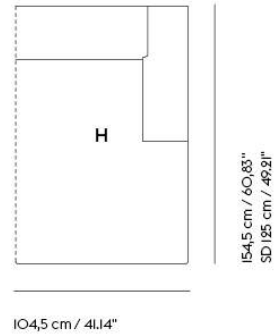

CONNECT SOFT MODULAR SOFA / RIGHT ARMREST CHAISE LOUNGE (H)

Shipper Colli	1
Gross Weight (kg)	67.2
Net Weight (kg)	52.1
Please note	This product features an armrest on the right-hand side when facing the product from the front.
Warranty Period	10 years

Item No.	Color	Contract Price	Lead Time
Made-To-Order			
94525	Remix - All Colors	SEK 19.775,70	6 weeks
94570	Canvas - All Colors	SEK 22.785,70	6 weeks
94579	Clara - All Colors	SEK 22.785,70	6 weeks
94543	Fiord - All Colors	SEK 22.785,70	6 weeks
94516	Re-wool - All Colors	SEK 22.785,70	6 weeks
98829	Sabi - All Colors	SEK 22.785,70	6 weeks
94552	Steelcut - All Colors	SEK 22.785,70	6 weeks
94561	Steelcut Trio - All Colors	SEK 22.785,70	6 weeks
94588	Hallingdal - All Colors	SEK 23.215,70	6 weeks
94507	Balder - All Colors	SEK 24.935,70	6 weeks
99447	Beck - All Colors	SEK 24.935,70	6 weeks
94624	Clay - All Colors	SEK 24.935,70	6 weeks
94597	Divina - All Colors	SEK 24.935,70	6 weeks
94606	Divina MD - All Colors	SEK 24.935,70	6 weeks
94615	Divina Melange - All Colors	SEK 24.935,70	6 weeks
98849	Ecriture - All Colors	SEK 24.935,70	6 weeks
66707	Hearth - All Colors	SEK 24.935,70	6 weeks
76421	Planum - All Colors	SEK 24.935,70	6 weeks
98507	Twill Weave - All Colors	SEK 24.935,70	6 weeks
76368	Vidar - All Colors	SEK 24.935,70	6 weeks

COM/COL & Specials

VARIANTS MARKED WITH *** WILL BE MADE-TO-ORDER OR DISCONTINUED WHEN OUT OF STOCK
FOR MORE INFORMATION VISIT MUUTO.COM

26% rabatt ska dras av på angivna priser

MUUTO