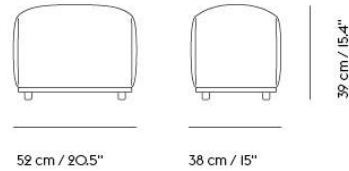

Shipper Colli 1
Gross Weight (kg) 15
Net Weight (kg) 9
Warranty Period 10 years

Item No.	Color	Contract Price	Lead Time
Made-To-Order			
66001	Remix - All Colors	SEK 4.858,10	6 weeks
66008	Canvas - All Colors	SEK 6.148,10	6 weeks
66007	Clara - All Colors	SEK 6.148,10	6 weeks
66300	Colline - All Colors	SEK 6.148,10	6 weeks
66003	Fiord - All Colors	SEK 6.148,10	6 weeks
66005	Steelcut - All Colors	SEK 6.148,10	6 weeks
66004	Steelcut Trio - All Colors	SEK 6.148,10	6 weeks
66009	Hallingdal - All Colors	SEK 6.492,10	6 weeks
66500	Beck - All Colors	SEK 6.578,10	6 weeks
66310	Clay - All Colors	SEK 6.578,10	6 weeks
66010	Divina - All Colors	SEK 6.578,10	6 weeks
66011	Divina MD - All Colors	SEK 6.578,10	6 weeks
66012	Divina Melange - All Colors	SEK 6.578,10	6 weeks
76052	Ecriture - All Colors	SEK 6.578,10	6 weeks
66806	Hearth - All Colors	SEK 6.578,10	6 weeks
76298	Planum - All Colors	SEK 6.578,10	6 weeks
66320	Twill Weave - All Colors	SEK 6.578,10	6 weeks
66013	Vidar - All Colors	SEK 6.578,10	6 weeks
COM/COL & Specials			
66018	COM - Textile	SEK 6.148,10	6-12 weeks
66020	COM - Imitation Leather	SEK 6.492,10	6-12 weeks