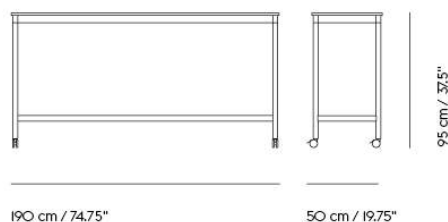

BASE HIGH TABLE / WITH CASTORS / 190 X 50 H: 95 CM / 74.8 X 19.7 H: 37.4"

Shipper Colli	2
Gross Weight (kg)	38
Net Weight (kg)	33.2
Base color options	White, Black
Warranty Period	10 years

Item No.	Color	Contract Price	Lead Time
Made-To-Order			
64313	Black Laminate/Plywood/Black	SEK 18.485,70	8 weeks
64377	Black Laminate/Plywood/White	SEK 18.485,70	8 weeks
64353	White Laminate/Plywood/Black	SEK 18.485,70	8 weeks
64416	White Laminate/Plywood/White	SEK 18.485,70	8 weeks
64329	Black Nanolaminat/Plywood/Black	SEK 24.505,70	8 weeks
64393	Black Nanolaminat/Plywood/White	SEK 24.505,70	8 weeks
64361	White Nanolaminat/Plywood/Black	SEK 24.505,70	8 weeks
64425	White Nanolaminat/Plywood/White	SEK 24.505,70	8 weeks
64337	Lacquered Oak Veneer/Plywood/Black	SEK 22.785,70	8 weeks
64401	Lacquered Oak Veneer/Plywood/White	SEK 22.785,70	8 weeks
64322	Black Linoleum/Plywood/Black	SEK 20.205,70	8 weeks
64386	Black Linoleum/Plywood/White	SEK 20.205,70	8 weeks