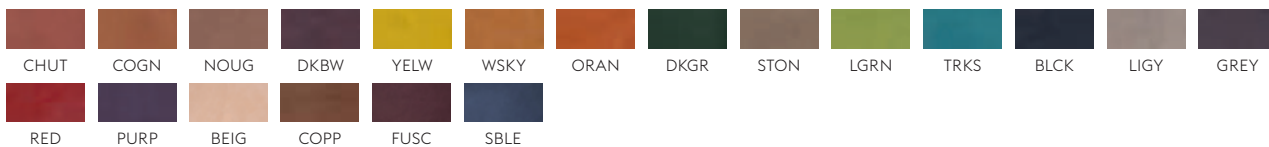

REFINE LEATHER

Aniline Leather.
Raw material: Grain leather from European raw hides. The leather is dyed through, chrome tanned and produced without the use of PCP and CFC which can be damaging to the environment.