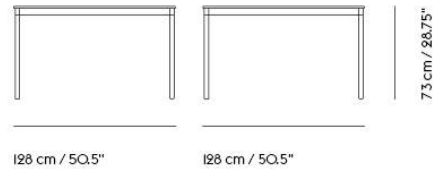

Shipper Colli	2
Gross Weight (kg)	29.8
Net Weight (kg)	22.44
Base color options	White, Black
Warranty Period	10 years

Item No.	Color	Contract Price	Lead Time
Made-To-Order			
64168	Black Laminate/Plywood/Black	SEK 11.605,70	6 weeks
64167	Black Laminate/Plywood/White	SEK 11.605,70	6 weeks
64166	White Laminate/Plywood/Black	SEK 11.605,70	6 weeks
64165	White Laminate/Plywood/White	SEK 11.605,70	6 weeks
64176	Black Nanolaminate/Plywood/Black	SEK 14.615,70	6 weeks
64175	Black Nanolaminate/Plywood/White	SEK 14.615,70	6 weeks
64174	White Nanolaminate/Plywood/Black	SEK 14.615,70	6 weeks
64173	White Nanolaminate/Plywood/White	SEK 14.615,70	6 weeks
64805	Lacquered Oak Veneer/Plywood/Black	SEK 13.325,70	6 weeks
64804	Lacquered Oak Veneer/Plywood/White	SEK 13.325,70	6 weeks
64170	Black Linoleum/Plywood/Black	SEK 13.325,70	6 weeks
64169	Black Linoleum/Plywood/White	SEK 13.325,70	6 weeks