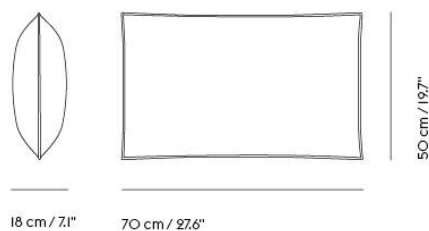

IN SITU MODULAR SOFA / CUSHION — 70 X 50 CM / 27.6 X 19.7"

Shipper Colli	1
Gross Weight (kg)	2.5
Net Weight (kg)	1.75
Warranty Period	10 years

Item No.	Color	Contract Price	Lead Time
Ready-To-Ship			
41331-12	Clay 12	SEK 1.973,70	-
98872-240	Ecriture 240	SEK 1.973,70	-
Made-To-Order			
99043	Remix - All Colors	SEK 1.418,10	6 weeks
95560	Colline - All Colors	SEK 1.504,10	6 weeks
41333	Fiord - All Colors	SEK 1.504,10	6 weeks
95510	Re-wool - All Colors	SEK 1.504,10	6 weeks
98810	Sabi - All Colors	SEK 1.504,10	6 weeks
41334	Hallingdal - All Colors	SEK 1.848,10	6 weeks
99306	Beck - All Colors	SEK 1.973,70	6 weeks
41331	Clay - All Colors	SEK 1.973,70	6 weeks
41335	Divina - All Colors	SEK 1.973,70	6 weeks
41336	Divina MD - All Colors	SEK 1.973,70	6 weeks
41337	Divina Melange - All Colors	SEK 1.973,70	6 weeks
98872	Ecriture - All Colors	SEK 1.973,70	6 weeks
99240	Hearth - All Colors	SEK 1.973,70	6 weeks
76413	Planum - All Colors	SEK 1.973,70	6 weeks
95610	Twill Weave - All Colors	SEK 1.973,70	6 weeks
41338	Vidar - All Colors	SEK 1.973,70	6 weeks

Extras

VARIANTS MARKED WITH *** WILL BE MADE-TO-ORDER OR DISCONTINUED
WHEN OUT OF STOCK
FOR MORE INFORMATION VISIT MUUTO.COM

26% rabatt ska dras av på angivna priser

MUUTO