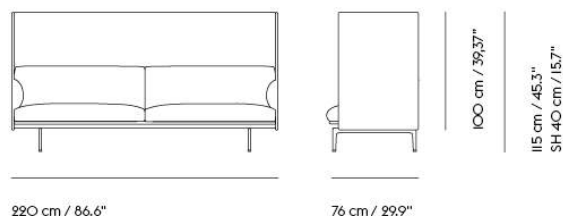

OUTLINE HIGHBACK SOFA 100 / 3-SEATER - BLACK BASE

Shipper Colli	I
Gross Weight (kg)	111
Net Weight (kg)	69
Additional Information	Please note that the highback height for this product is 100 cm / 39.4"
Warranty Period	10 years

Item No.	Color	Contract Price	Lead Time
Made-To-Order			
28488	Remix - All Colors	SEK 40.415,70	6 weeks
28490	Canvas - All Colors	SEK 45.145,70	6 weeks
28489	Clara - All Colors	SEK 45.145,70	6 weeks
91344	Colline - All Colors	SEK 45.145,70	6 weeks
28482	Fiord - All Colors	SEK 45.145,70	6 weeks
28485	Steelcut - All Colors	SEK 45.145,70	6 weeks
28484	Steelcut Trio - All Colors	SEK 45.145,70	6 weeks
28486	Hallingdal - All Colors	SEK 47.725,70	6 weeks
28501	Balder - All Colors	SEK 51.165,70	6 weeks
85690	Beck - All Colors	SEK 51.165,70	6 weeks
68290	Clay - All Colors	SEK 51.165,70	6 weeks
28491	Divina - All Colors	SEK 51.165,70	6 weeks
28492	Divina MD - All Colors	SEK 51.165,70	6 weeks
28493	Divina Melange - All Colors	SEK 51.165,70	6 weeks
76206	Ecriture - All Colors	SEK 51.165,70	6 weeks
97522	Hearth - All Colors	SEK 51.165,70	6 weeks
91475	Planum - All Colors	SEK 51.165,70	6 weeks
28502	Twill Weave - All Colors	SEK 51.165,70	6 weeks
28500	Vidar - All Colors	SEK 51.165,70	6 weeks

Extras

83061	Leather care set for Refine Leather	SEK 172,00	-

VARIANTS MARKED WITH *** WILL BE MADE-TO-ORDER OR DISCONTINUED WHEN OUT OF STOCK
FOR MORE INFORMATION VISIT MUUTO.COM

26% rabatt ska dras av på angivna priser

MUUTO