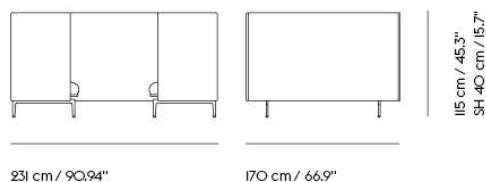

OUTLINE HIGHBACK CABIN 100 / 2-SEATER - POLISHED ALUMINUM BASE

Shipper Colli	3
Gross Weight (kg)	69
Net Weight (kg)	52
Warranty Period	10 years

Item No.	Color	Contract Price	Lead Time
Made-To-Order			
80876	Remix - All Colors	SEK 73.955,70	6 weeks
80948	Canvas - All Colors	SEK 85.135,70	6 weeks
80912	Clara - All Colors	SEK 85.135,70	6 weeks
81250	Colline - All Colors	SEK 85.135,70	6 weeks
80660	Fiord - All Colors	SEK 85.135,70	6 weeks
80768	Steelcut - All Colors	SEK 85.135,70	6 weeks
80732	Steelcut Trio - All Colors	SEK 85.135,70	6 weeks
80804	Hallingdal - All Colors	SEK 90.725,70	6 weeks
80588	Balder - All Colors	SEK 92.015,70	6 weeks
85662	Beck - All Colors	SEK 92.015,70	6 weeks
81200	Clay - All Colors	SEK 92.015,70	6 weeks
80984	Divina - All Colors	SEK 92.015,70	6 weeks
81020	Divina MD - All Colors	SEK 92.015,70	6 weeks
81056	Divina Melange - All Colors	SEK 92.015,70	6 weeks
76170	Ecriture - All Colors	SEK 92.015,70	6 weeks
97658	Hearth - All Colors	SEK 92.015,70	6 weeks
81268	Planum - All Colors	SEK 92.015,70	6 weeks
80624	Twill Weave - All Colors	SEK 92.015,70	6 weeks
81164	Vidar - All Colors	SEK 92.015,70	6 weeks
Extras			
83061	Leather care set for Refine Leather	SEK 172,00	-