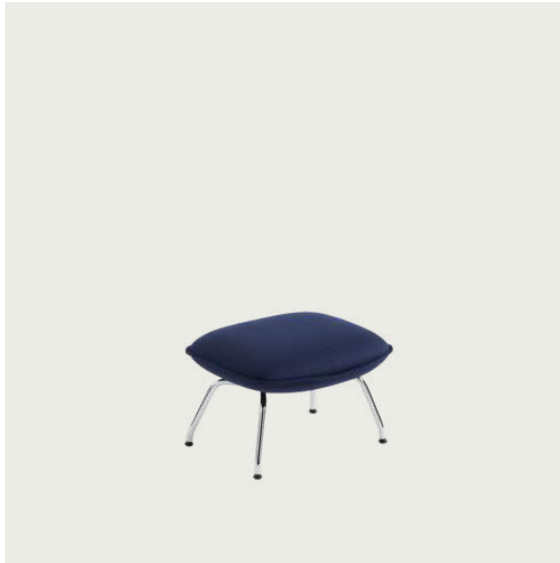

Shipper Colli	1
Gross Weight (kg)	20
Net Weight (kg)	18
Base color options	Anthracite Black or Chrome
Warranty Period	10 years

Item No.	Color	Contract Price	Lead Time
Ready-To-Ship			
87151-CHRO_128	Re-Wool I28/Chrome	SEK 7.305,70	-
87115-CHRO_782	Balder 782/Chrome	SEK 8.423,70	-
Made-To-Order			
87105	Clara - All Colors	SEK 7.305,70	4 weeks
87157	Colline - All Colors	SEK 7.305,70	4 weeks
87104	Fiord - All Colors	SEK 7.305,70	4 weeks
87151	Re-wool - All Colors	SEK 7.305,70	4 weeks
87153	Sabi - All Colors	SEK 7.305,70	4 weeks
87102	Steelcut - All Colors	SEK 7.305,70	4 weeks
87103	Steelcut Trio - All Colors	SEK 7.305,70	4 weeks
87108	Hallingdal - All Colors	SEK 7.868,10	4 weeks
87113	Still - All Colors	SEK 7.868,10	4 weeks
87115	Balder - All Colors	SEK 8.423,70	4 weeks
16629	Beck - All Colors	SEK 8.423,70	4 weeks
87148	Clay - All Colors	SEK 8.423,70	4 weeks
87109	Divina - All Colors	SEK 8.423,70	4 weeks
87110	Divina MD - All Colors	SEK 8.423,70	4 weeks
87111	Divina Melange - All Colors	SEK 8.423,70	4 weeks
87160	Ecriture - All Colors	SEK 8.423,70	4 weeks
16637	Hearth - All Colors	SEK 8.423,70	4 weeks
87155	Planum - All Colors	SEK 8.423,70	4 weeks