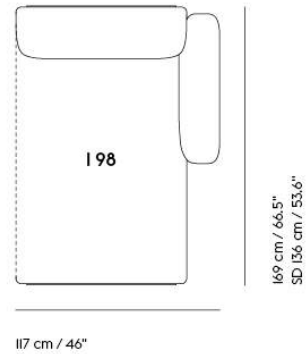

IN SITU MODULAR SOFA / RIGHT ARMREST LOUNGE MODULE (I98)

Shipper Colli	1
Gross Weight (kg)	55.8
Net Weight (kg)	42.7
Please note	This product features an armrest on the right-hand side when facing the product from the front.
Please note	This variant is a Seating Module only and does not include a Frame Section.
Warranty Period	10 years

Item No.	Color	Contract Price	Lead Time
Ready-To-Ship			
41128-12	Clay I2	SEK 22.355,70	-
98870-240	Ecriture 240	SEK 22.355,70	-
Made-To-Order			
99041	Remix - All Colors	SEK 18.055,70	6 weeks
95558	Colline - All Colors	SEK 20.205,70	6 weeks
41146	Fiord - All Colors	SEK 20.205,70	6 weeks
95508	Re-wool - All Colors	SEK 20.205,70	6 weeks
98808	Sabi - All Colors	SEK 20.205,70	6 weeks
41155	Hallingdal - All Colors	SEK 21.495,70	6 weeks
99304	Beck - All Colors	SEK 22.355,70	6 weeks
41128	Clay - All Colors	SEK 22.355,70	6 weeks
41164	Divina - All Colors	SEK 22.355,70	6 weeks
41173	Divina MD - All Colors	SEK 22.355,70	6 weeks
41182	Divina Melange - All Colors	SEK 22.355,70	6 weeks
98870	Ecriture - All Colors	SEK 22.355,70	6 weeks
99238	Hearth - All Colors	SEK 22.355,70	6 weeks
76411	Planum - All Colors	SEK 22.355,70	6 weeks
95608	Twill Weave - All Colors	SEK 22.355,70	6 weeks
41191	Vidar - All Colors	SEK 22.355,70	6 weeks

VARIANTS MARKED WITH *** WILL BE MADE-TO-ORDER OR DISCONTINUED
WHEN OUT OF STOCK
FOR MORE INFORMATION VISIT MUUTO.COM

26% rabatt ska dras av på angivna priser

MUUTO