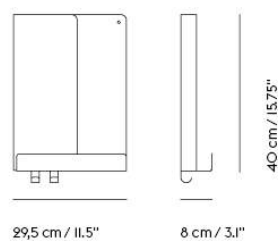

FOLDED SHELVES / 29,5 X 40 CM / 11.5 X 15.75"

Shipper Colli	1
Gross Weight (kg)	3.5
Net Weight (kg)	2.8
Warranty Period	5 years

Item No.	Color	Contract Price	Lead Time
Ready-To-Ship			
24023	Black	SEK 902,10	-
24039	Blue-Grey	SEK 902,10	-
24035	Burnt Orange	SEK 902,10	-
24063	Deep Red	SEK 902,10	-
24027	Grey	SEK 902,10	-
24031	Olive	SEK 902,10	-