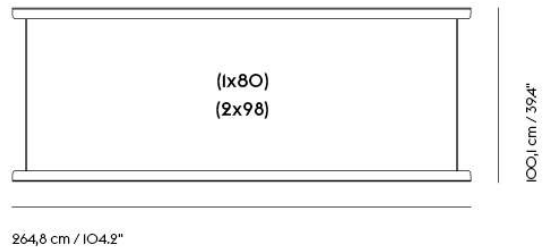

IN SITU MODULAR SOFA / FRAME SECTION (1 X 80 + 2 X 98)

Shipper Colli	1
Gross Weight (kg)	33
Net Weight (kg)	28.02
Warranty Period	10 years

Item No.	Color	Contract Price	Lead Time
Ready-To-Ship			
41562	Black - 1 x 80 + 2 x 98	SEK 5.546,10	-