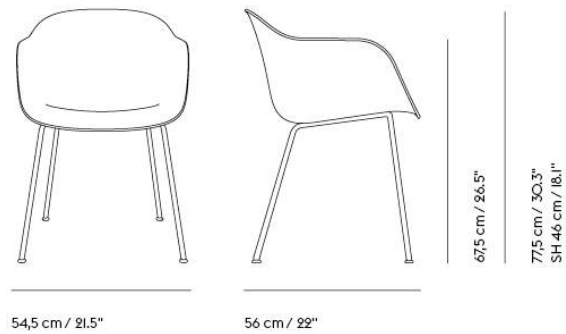

FIBER ARMCHAIR / TUBE BASE - FRONT UPHOLSTERY

Shipper Colli	1
Gross Weight (kg)	9
Net Weight (kg)	7
Base color options	Anthracite Black, Chrome, Dusty Green, Grey or White
Shell Color Options	Black, Dusty Green, Grey, Natural White or Ochre
Warranty Period	10 years

Item No.	Color	Contract Price	Lead Time
Made-To-Order			
29100	Remix - Matching Shell/Base	SEK 4.858,10	4 weeks
29101	Remix - Ochre Shell/Base	SEK 4.858,10	4 weeks
57122	Remix - Shell/Chrome Base	SEK 4.858,10	4 weeks
29116	Canvas - Matching Shell/Base	SEK 5.671,70	4 weeks
29117	Canvas - Ochre Shell/Base	SEK 5.671,70	4 weeks
57130	Canvas - Shell/Chrome Base	SEK 5.671,70	4 weeks
29114	Clara - Matching Shell/Base	SEK 5.671,70	4 weeks
29115	Clara - Ochre Shell/Base	SEK 5.671,70	4 weeks
57129	Clara - Shell/Chrome Base	SEK 5.671,70	4 weeks
59570	Fiord - Matching Shell/Base	SEK 5.671,70	4 weeks
59571	Fiord - Ochre Shell/Base	SEK 5.671,70	4 weeks
59637	Fiord - Shell/Chrome Base	SEK 5.671,70	4 weeks
55062	Hero - Matching Shell/Base	SEK 5.671,70	4 weeks
55063	Hero - Ochre Shell/Base	SEK 5.671,70	4 weeks
57135	Hero - Shell/Chrome Base	SEK 5.671,70	4 weeks
19685	Re-wool - Matching Shell/Base	SEK 5.671,70	4 weeks
19686	Re-wool - Ochre Shell/Base	SEK 5.671,70	4 weeks
19752	Re-wool - Shell/Chrome Base	SEK 5.671,70	4 weeks
19573	Sabi - Matching Shell/Base	SEK 5.671,70	4 weeks
19574	Sabi - Ochre Shell/Base	SEK 5.671,70	4 weeks
19640	Sabi - Shell/Chrome Base	SEK 5.671,70	4 weeks

VARIANTS MARKED WITH *** WILL BE MADE-TO-ORDER OR DISCONTINUED WHEN OUT OF STOCK
FOR MORE INFORMATION VISIT MUUTO.COM

26% rabatt ska dras av på angivna priser

MUUTO