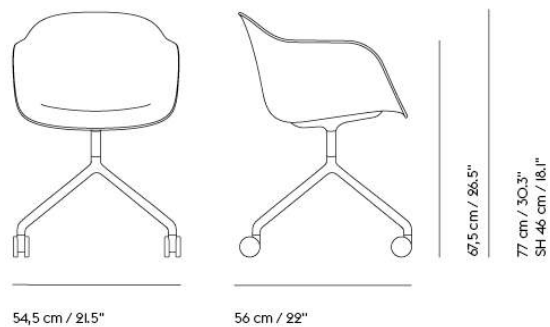

# FIBER ARMCHAIR / SWIVEL BASE W. CASTORS

Shipper Colli	1
Gross Weight (kg)	10,3
Net Weight (kg)	9,8
Base color options	Anthracite Black, Dusty Green, Grey or Polished Aluminum with black castors. White with white castors.
Warranty Period	10 years