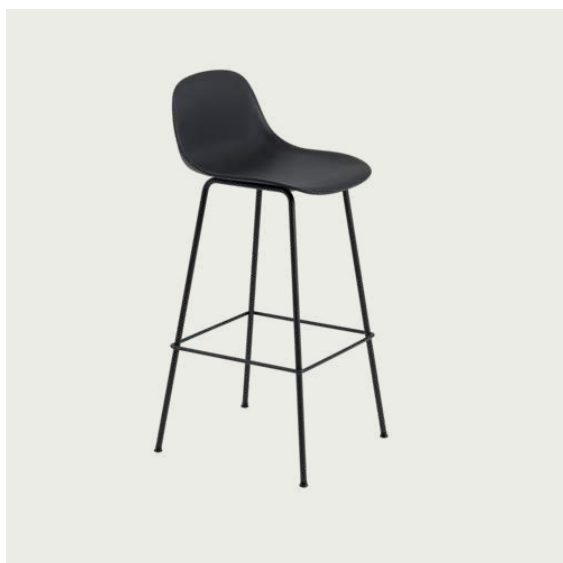

FIBER BAR STOOL / TUBE BASE - WITH BACKREST - 75 CM / 29.5"

Shipper Colli	1
Gross Weight (kg)	7
Net Weight (kg)	6.1
Base color options	Anthracite Black, Dusty Green, Grey or White
Warranty Period	10 years

Item No.	Color	Contract Price	Lead Time
Ready-To-Ship			
58920	Black/Anthracite Black (Recycled Plastic)	SEK 2.450,10	-
58921	Grey/Grey (Recycled Plastic)	SEK 2.450,10	-
58922	Natural White/White (Recycled Plastic)	SEK 2.450,10	-
Made-To-Order			
59064	Dusty Green/Dusty Green (Recycled Plastic)	SEK 2.450,10	3 weeks
59065	Ochre/Black (Recycled Plastic)	SEK 2.450,10	3 weeks
23720	Remix - All Colors	SEK 4.381,70	4 weeks
23728	Canvas - All Colors	SEK 4.858,10	4 weeks
23727	Clara - All Colors	SEK 4.858,10	4 weeks
59563	Fiord - All Colors	SEK 4.858,10	4 weeks
55029	Hero - All Colors	SEK 4.858,10	4 weeks
19676	Re-wool - All Colors	SEK 4.858,10	4 weeks
19564	Sabi - All Colors	SEK 4.858,10	4 weeks
23721	Steelcut - All Colors	SEK 4.858,10	4 weeks
23722	Steelcut Trio - All Colors	SEK 4.858,10	4 weeks
23723	Hallingdal - All Colors	SEK 5.202,10	4 weeks
55146	Balder - All Colors	SEK 5.327,70	4 weeks
13685	Beck - All Colors	SEK 5.327,70	4 weeks
58018	Clay - All Colors	SEK 5.327,70	4 weeks
23724	Divina - All Colors	SEK 5.327,70	4 weeks
23729	Divina MD - All Colors	SEK 5.327,70	4 weeks

VARIANTS MARKED WITH *** WILL BE MADE-TO-ORDER OR DISCONTINUED WHEN OUT OF STOCK
FOR MORE INFORMATION VISIT MUUTO.COM

26% rabatt ska dras av på angivna priser

MUUTO