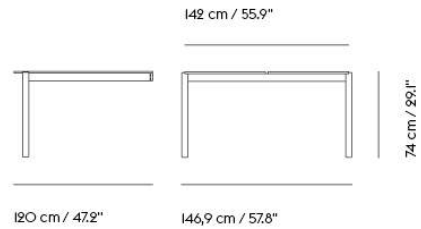

LINEAR SYSTEM END MODULE / 142 X 120 CM / 55.9 X 47.2"

Shipper Colli	2
Gross Weight (kg)	39.13
Net Weight (kg)	32.485
Warranty Period	5 years

Item No.	Color	Contract Price	Lead Time
Ready-To-Ship			
59981	White Laminate/White ABS/Oak	SEK 11.605,70	-
50219	Black Nanolaminate/Black ABS/Black	SEK 15.045,70	-
59985	Black Nanolaminate/Black ABS/Oak	SEK 15.045,70	-
59980	Oak Veneer/Oak	SEK 11.605,70	-
50228	Black Lacquered Ash Veneer/Black	SEK 11.605,70	-