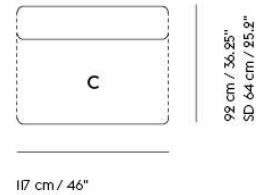

CONNECT MODULAR SOFA / LONG CENTER (C)

Shipper Colli	1
Gross Weight (kg)	48
Net Weight (kg)	43
Warranty Period	10 years

Item No.	Color	Contract Price	Lead Time
Ready-To-Ship			
11503-123	Remix I23 ***	SEK 14.615,70	-
Made-To-Order			
11503	Remix - All Colors	SEK 14.615,70	6 weeks
98262	Canvas - All Colors	SEK 17.625,70	6 weeks
11594	Clara - All Colors	SEK 17.625,70	6 weeks
95802	Colline - All Colors	SEK 17.625,70	6 weeks
98292	Fiord - All Colors	SEK 17.625,70	6 weeks
11583	Steelcut - All Colors	SEK 17.625,70	6 weeks
11543	Steelcut Trio - All Colors	SEK 17.625,70	6 weeks
11623	Hallingdal - All Colors	SEK 18.055,70	6 weeks
66552	Beck - All Colors	SEK 18.485,70	6 weeks
95702	Clay - All Colors	SEK 18.485,70	6 weeks
20263	Divina - All Colors	SEK 18.485,70	6 weeks
19023	Divina MD - All Colors	SEK 18.485,70	6 weeks
19043	Divina Melange - All Colors	SEK 18.485,70	6 weeks
76341	Ecriture - All Colors	SEK 18.485,70	6 weeks
66602	Hearth - All Colors	SEK 18.485,70	6 weeks
98780	Planum - All Colors	SEK 18.485,70	6 weeks
95902	Twill Weave - All Colors	SEK 18.485,70	6 weeks
76319	Vidar - All Colors	SEK 18.485,70	6 weeks

VARIANTS MARKED WITH *** WILL BE MADE-TO-ORDER OR DISCONTINUED WHEN OUT OF STOCK
FOR MORE INFORMATION VISIT MUUTO.COM

26% rabatt ska dras av på angivna priser

MUUTO