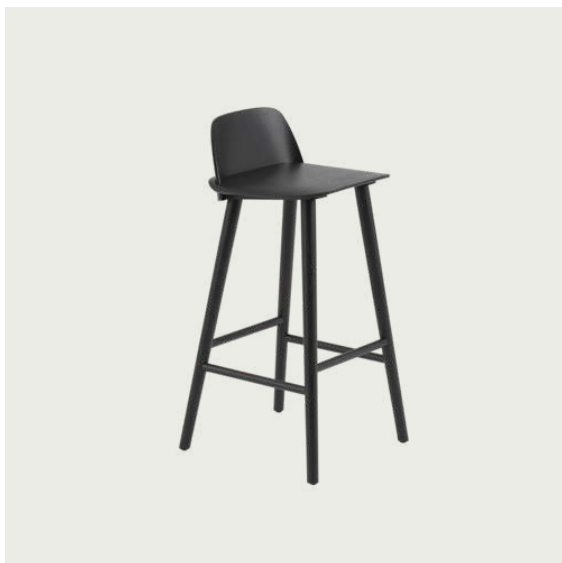

Shipper Colli 1
Gross Weight (kg) 5.6
Net Weight (kg) 4.3
Warranty Period 5 years

Item No.	Color	Contract Price	Lead Time
Ready-To-Ship			
32062	Black	SEK 4.295,70	-
32064	Green	SEK 4.295,70	-
32063	Grey	SEK 4.295,70	-
32066	Midnight Blue	SEK 4.295,70	-
32061	Oak	SEK 4.295,70	-
32067	Sand Yellow ***	SEK 4.295,70	-
32069	Stained Dark Brown	SEK 4.295,70	-
32065	Tan Rose	SEK 4.295,70	-
Made-To-Order			
32132	Black - With Steel Foot Protect	SEK 4.639,70	7 weeks
32134	Green - With Steel Foot Protect	SEK 4.639,70	7 weeks
32133	Grey - With Steel Foot Protect	SEK 4.639,70	7 weeks
32136	Midnight Blue - With Steel Foot Protect	SEK 4.639,70	7 weeks
32131	Oak - With Steel Foot Protect	SEK 4.639,70	7 weeks
32139	Stained Dark Brown - With Steel Foot Protect	SEK 4.639,70	7 weeks
32135	Tan Rose - With Steel Foot Protect	SEK 4.639,70	7 weeks
Extras			
80152	Felt glides for Nerd Series and Workshop Chair and Bench (4 pcs per pack) - Black	SEK 141,90	-
80153	Felt glides for Nerd Series and Workshop Chair and Bench (4 pcs per pack) - Grey	SEK 141,90	-