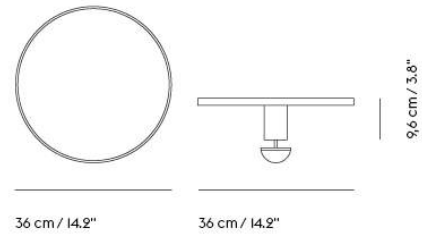

Shipper Colli 1
Gross Weight (kg) 3.603
Net Weight (kg) 1.4
Warranty Period 5 years

Item No.	Color	Contract Price	Lead Time
Ready-To-Ship			
50211	Black	SEK 1.504,10	-
39965	Oak	SEK 1.504,10	-