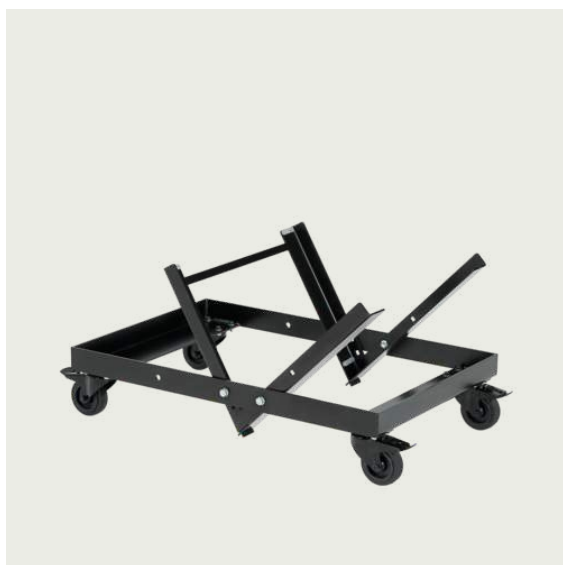

# COVER AND VISU CHAIR TRANSPORT TROLLEY

Shipper Colli	1
Gross Weight (kg)	22
Net Weight (kg)	21.5
Please note	This transport trolley can be used for Visu Chair Tube Base, Visu Chair Sled Base and Cover Side Chair.
Stacking information	Stacking on Trolley: Without upholstery: 17. With upholstery: 15. With linking device: 15 Stacking on floor: Without upholstery: 15. With upholstery: 10. With linking device: 8. Cover Side Chair: 4 on floor and 10 on trolley.
Warranty Period	5 years