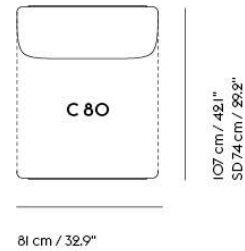

IN SITU MODULAR SOFA / CENTRE MODULE (C80)

Shipper Colli	1
Gross Weight (kg)	30.2
Net Weight (kg)	23.53
Please note	This variant is a Seating Module only and does not include a Frame Section.
Warranty Period	10 years

Item No.	Color	Contract Price	Lead Time
Ready-To-Ship			
41122-12	Clay 12	SEK 12.895,70	-
98864-240	Ecriture 240	SEK 12.895,70	-
Made-To-Order			
99035	Remix - All Colors	SEK 9.885,70	6 weeks
95552	Colline - All Colors	SEK 11.605,70	6 weeks
41140	Fiord - All Colors	SEK 11.605,70	6 weeks
95502	Re-wool - All Colors	SEK 11.605,70	6 weeks
98802	Sabi - All Colors	SEK 11.605,70	6 weeks
99298	Beck - All Colors	SEK 12.465,70	6 weeks
41149	Hallingdal - All Colors	SEK 12.465,70	6 weeks
99232	Hearth - All Colors	SEK 12.465,70	6 weeks
95602	Twill Weave - All Colors	SEK 12.465,70	6 weeks
41122	Clay - All Colors	SEK 12.895,70	6 weeks
41158	Divina - All Colors	SEK 12.895,70	6 weeks
41167	Divina MD - All Colors	SEK 12.895,70	6 weeks
41176	Divina Melange - All Colors	SEK 12.895,70	6 weeks
98864	Ecriture - All Colors	SEK 12.895,70	6 weeks
76405	Planum - All Colors	SEK 12.895,70	6 weeks
41185	Vidar - All Colors	SEK 12.895,70	6 weeks

VARIANTS MARKED WITH *** WILL BE MADE-TO-ORDER OR DISCONTINUED WHEN OUT OF STOCK
FOR MORE INFORMATION VISIT MUUTO.COM

26% rabatt ska dras av på angivna priser

MUUTO