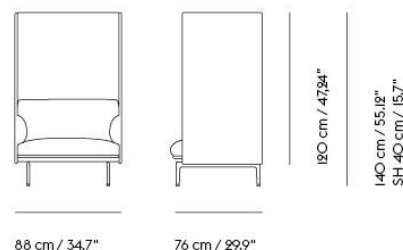

OUTLINE HIGHBACK SOFA I20 / I-SEATER - POLISHED ALUMINUM BASE

Shipper Colli	1
Gross Weight (kg)	35
Net Weight (kg)	25
Additional Information	Please note that the highback height for this product is 120 cm / 47.2"
Warranty Period	10 years

Item No.	Color	Contract Price	Lead Time
Made-To-Order			
75352	Remix - All Colors	SEK 28.375,70	6 weeks
75432	Canvas - All Colors	SEK 31.815,70	6 weeks
75392	Clara - All Colors	SEK 31.815,70	6 weeks
75763	Colline - All Colors	SEK 31.815,70	6 weeks
75112	Fiord - All Colors	SEK 31.815,70	6 weeks
75232	Steelcut - All Colors	SEK 31.815,70	6 weeks
75192	Steelcut Trio - All Colors	SEK 31.815,70	6 weeks
75272	Hallingdal - All Colors	SEK 33.535,70	6 weeks
75032	Balder - All Colors	SEK 34.395,70	6 weeks
85609	Beck - All Colors	SEK 34.395,70	6 weeks
75712	Clay - All Colors	SEK 34.395,70	6 weeks
75472	Divina - All Colors	SEK 34.395,70	6 weeks
75512	Divina MD - All Colors	SEK 34.395,70	6 weeks
75552	Divina Melange - All Colors	SEK 34.395,70	6 weeks
76117	Ecriture - All Colors	SEK 34.395,70	6 weeks
97628	Hearth - All Colors	SEK 34.395,70	6 weeks
75783	Planum - All Colors	SEK 34.395,70	6 weeks
75072	Twill Weave - All Colors	SEK 34.395,70	6 weeks
75672	Vidar - All Colors	SEK 34.395,70	6 weeks

Extras

83061	Leather care set for Refine Leather	SEK 172,00	-

VARIANTS MARKED WITH *** WILL BE MADE-TO-ORDER OR DISCONTINUED
WHEN OUT OF STOCK
FOR MORE INFORMATION VISIT MUUTO.COM

26% rabatt ska dras av på angivna priser

MUUTO