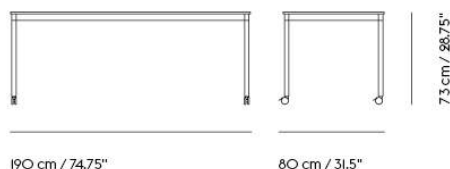

BASE TABLE / WITH CASTORS / 190 X 80 CM / 74.8 X 31.5"

Shipper Colli	2
Gross Weight (kg)	28.8
Net Weight (kg)	22.99
Base color options	White, Black
Warranty Period	10 years

Item No.	Color	Contract Price	Lead Time
Made-To-Order			
64447	Black Laminate/Plywood/Black	SEK 12.465,70	6 weeks
64567	Black Laminate/Plywood/White	SEK 12.465,70	6 weeks
64522	White Laminate/Plywood/Black	SEK 12.465,70	6 weeks
64642	White Laminate/Plywood/White	SEK 12.465,70	6 weeks
64477	Black Nanolaminate/Plywood/Black	SEK 17.625,70	6 weeks
64597	Black Nanolaminate/Plywood/White	SEK 17.625,70	6 weeks
64537	White Nanolaminate/Plywood/Black	SEK 17.625,70	6 weeks
64657	White Nanolaminate/Plywood/White	SEK 17.625,70	6 weeks
64492	Lacquered Oak Veneer/Plywood/Black	SEK 17.625,70	6 weeks
64612	Lacquered Oak Veneer/Plywood/White	SEK 17.625,70	6 weeks
64472	Black Linoleum/Plywood/Black	SEK 14.615,70	6 weeks
64580	Black Linoleum/Plywood/White	SEK 14.615,70	6 weeks