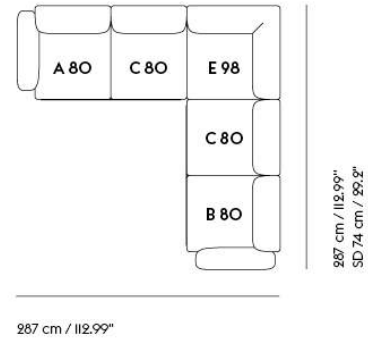

IN SITU MODULAR SOFA / CORNER - CONFIGURATION I

Shipper Colli	10
Gross Weight (kg)	249.4
Net Weight (kg)	192.2
Warranty Period	10 years

Item No.	Color	Contract Price	Lead Time
Ready-To-Ship			
41921	Frame and Module - Clay 12/Black	SEK 83,845,70	-
99832	Frame and Module - Ecriture 240/Black	SEK 83,845,70	-
Extras			
83061	Leather care set for Refine Leather	SEK 172,00	-