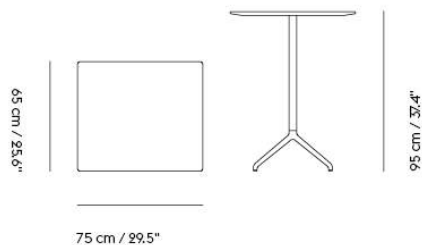

STILL CAFÉ TABLE / 75 X 65 H: 95 CM / 29.5 X 25.6 H: 37.4"

Shipper Colli	2
Gross Weight (kg)	18.7
Net Weight (kg)	13.848
Base color options	White, Black
Warranty Period	10 years

Item No.	Color	Contract Price	Lead Time
Ready-To-Ship			
65594	Black Nanolaminate/Anthracite Black	SEK 6.234,10	6 weeks
65593	Black Nanolaminate/White	SEK 6.234,10	6 weeks
65592	White Nanolaminate/Anthracite Black	SEK 6.234,10	6 weeks
65591	White Nanolaminate/White	SEK 6.234,10	6 weeks
Made-To-Order			
65516	Black Linoleum/Anthracite Black	SEK 6.234,10	6 weeks
65515	Black Linoleum/White	SEK 6.234,10	6 weeks