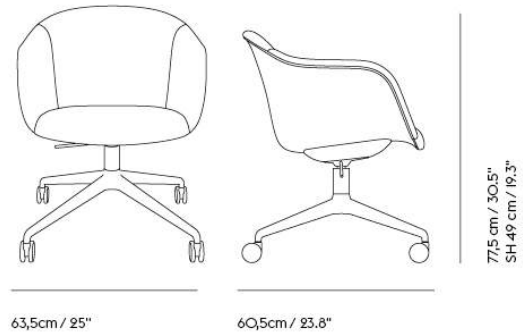

# FIBER SOFT ARMCHAIR SWIVEL BASE W. CASTORS AND TILT

Shipper Colli	1
Gross Weight (kg)	19.5
Net Weight (kg)	19.5
Base color options	Anthracite Black or Grey
Warranty Period	10 years

Item No.	Color	Contract Price	Lead Time
<b>Made-To-Order</b>			
16301	Remix - All Colors	SEK 9.025,70	4 weeks
16306	Canvas - All Colors	SEK 10.315,70	4 weeks
16305	Clara - All Colors	SEK 10.315,70	4 weeks
16578	Fiord - All Colors	SEK 10.315,70	4 weeks
16590	Hero - All Colors	SEK 10.315,70	4 weeks
16313	Re-wool - All Colors	SEK 10.315,70	4 weeks
16251	Sabi - All Colors	SEK 10.315,70	4 weeks
16303	Steelcut - All Colors	SEK 10.315,70	4 weeks
16304	Steelcut Trio - All Colors	SEK 10.315,70	4 weeks
16312	Balder - All Colors	SEK 11.175,70	4 weeks
13792	Beck - All Colors	SEK 11.175,70	4 weeks
16302	Clay - All Colors	SEK 11.175,70	4 weeks
16308	Divina - All Colors	SEK 11.175,70	4 weeks
16309	Divina MD - All Colors	SEK 11.175,70	4 weeks
16310	Divina Melange - All Colors	SEK 11.175,70	4 weeks
16566	Ecriture - All Colors	SEK 11.175,70	4 weeks
16307	Hallingdal - All Colors	SEK 11.175,70	4 weeks
14550	Hearth - All Colors	SEK 11.175,70	4 weeks
16259	Planum - All Colors	SEK 11.175,70	4 weeks
16311	Twill Weave - All Colors	SEK 11.175,70	4 weeks
16574	Vidar - All Colors	SEK 11.175,70	4 weeks