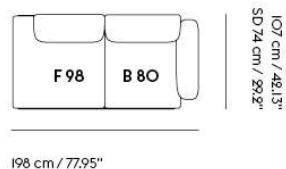

IN SITU MODULAR SOFA / 2-SEATER - CONFIGURATION 2

Shipper Colli	3
Gross Weight (kg)	96.2
Net Weight (kg)	76.59
Warranty Period	10 years

Item No.	Color	Contract Price	Lead Time
Ready-To-Ship			
41901	Frame and Module - Clay 12/Black	SEK 33.105,70	-
99812	Frame and Module - Ecriture 240/Black	SEK 33.105,70	-
Extras			
83061	Leather care set for Refine Leather	SEK 172,00	-