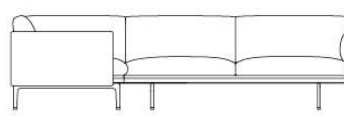

255 cm / 100.4"

71 cm / 28"
SH 40 cm / 15.7"

Shipper Colli	2
Gross Weight (kg)	122
Net Weight (kg)	112
Warranty Period	10 years

Item No.	Color	Contract Price	Lead Time
Made-To-Order			
28170	Remix - All Colors	SEK 55.035,70	6 weeks
28174	Canvas - All Colors	SEK 64.065,70	6 weeks
28172	Clara - All Colors	SEK 64.065,70	6 weeks
91340	Colline - All Colors	SEK 64.065,70	6 weeks
28162	Fiord - All Colors	SEK 64.065,70	6 weeks
28166	Steelcut - All Colors	SEK 64.065,70	6 weeks
28168	Hallingdal - All Colors	SEK 69.655,70	6 weeks
28196	Balder - All Colors	SEK 71.805,70	6 weeks
91163	Beck - All Colors	SEK 71.805,70	6 weeks
68337	Clay - All Colors	SEK 71.805,70	6 weeks
28176	Divina - All Colors	SEK 71.805,70	6 weeks
28178	Divina MD - All Colors	SEK 71.805,70	6 weeks
28180	Divina Melange - All Colors	SEK 71.805,70	6 weeks
76202	Ecriture - All Colors	SEK 71.805,70	6 weeks
97518	Hearth - All Colors	SEK 71.805,70	6 weeks
91471	Planum - All Colors	SEK 71.805,70	6 weeks
28197	Twill Weave - All Colors	SEK 71.805,70	6 weeks
28193	Vidar - All Colors	SEK 71.805,70	6 weeks
Extras			
83061	Leather care set for Refine Leather	SEK 172,00	-
28801	Power Outlet - Black	SEK 3.826,10	-