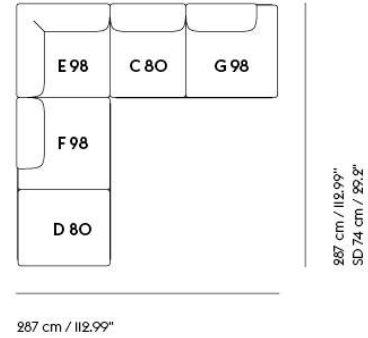

IN SITU MODULAR SOFA / CORNER - CONFIGURATION 5

Shipper Colli	10
Gross Weight (kg)	221.3
Net Weight (kg)	171.7
Warranty Period	10 years

Item No.	Color	Contract Price	Lead Time
Ready-To-Ship			
41925	Frame and Module - Clay 12/Black	SEK 73.955,70	-
99836	Frame and Module - Ecriture 240/Black	SEK 73.955,70	-
Extras			
83061	Leather care set for Refine Leather	SEK 172,00	-