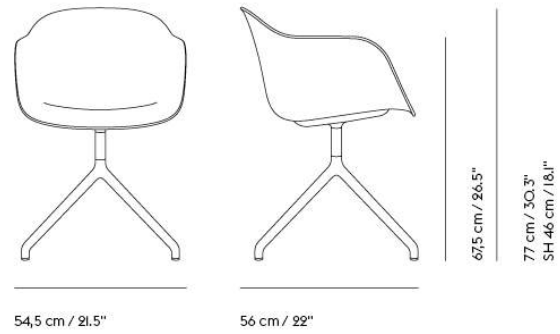

FIBER ARMCHAIR / SWIVEL BASE W. RETURN - FRONT UPHOLSTERY

Shipper Colli	1
Gross Weight (kg)	11.9
Net Weight (kg)	7
Base color options	Anthracite Black, White, Grey, Dusty Green or Polished Aluminum.
Shell Color Options	Black, Dusty Green, Grey, Natural White or Ochre
Warranty Period	5 years

Item No.	Color	Contract Price	Lead Time
Made-To-Order			
29212	Remix - Matching Shell/Base	SEK 6.359,70	4 weeks
29213	Remix - Ochre Shell/Base	SEK 6.359,70	4 weeks
29228	Canvas - Matching Shell/Base	SEK 7.180,10	4 weeks
29229	Canvas - Ochre Shell/Base	SEK 7.180,10	4 weeks
29226	Clara - Matching Shell/Base	SEK 7.180,10	4 weeks
29227	Clara - Ochre Shell/Base	SEK 7.180,10	4 weeks
59574	Fiord - Matching Shell/Base	SEK 7.180,10	4 weeks
59575	Fiord - Ochre Shell/Base	SEK 7.180,10	4 weeks
55069	Hero - Matching Shell/Base	SEK 7.180,10	4 weeks
55070	Hero - Ochre Shell/Base	SEK 7.180,10	4 weeks
19689	Re-wool - Matching Shell/Base	SEK 7.180,10	4 weeks
19690	Re-wool - Ochre Shell/Base	SEK 7.180,10	4 weeks
19577	Sabi - Matching Shell/Base	SEK 7.180,10	4 weeks
19578	Sabi - Ochre Shell/Base	SEK 7.180,10	4 weeks
29214	Steelcut - Matching Shell/Base	SEK 7.180,10	4 weeks
29215	Steelcut - Ochre Shell/Base	SEK 7.180,10	4 weeks
29216	Steelcut Trio - Matching Shell/Base	SEK 7.180,10	4 weeks
29217	Steelcut Trio - Ochre Shell/Base	SEK 7.180,10	4 weeks
55186	Balder - Matching Shell/Base	SEK 7.993,70	4 weeks
55187	Balder - Ochre Shell/Base	SEK 7.993,70	4 weeks
13697	Beck - Matching Shell/Base	SEK 7.993,70	4 weeks

VARIANTS MARKED WITH *** WILL BE MADE-TO-ORDER OR DISCONTINUED
WHEN OUT OF STOCK
FOR MORE INFORMATION VISIT MUUTO.COM

26% rabatt ska dras av på angivna priser

MUUTO