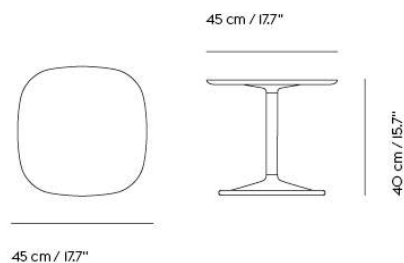

SOFT SIDE TABLE / 45 X 45 H: 40 CM / 17.7 X 17.7 H: 15.7"

Shipper Colli	2
Gross Weight (kg)	8.939
Net Weight (kg)	7.649
Warranty period	10 years

Item No.	Color	Contract Price	Lead Time
Ready-To-Ship			
13971	Orange Laminate/Orange ***	SEK 4.037,70	-
13968	Black Nanolaminate/Black ***	SEK 4.037,70	-
13972	Oiled Oak/Off-White ***	SEK 4.639,70	-
13973	Oiled Smoked Oak/Black ***	SEK 4.639,70	-