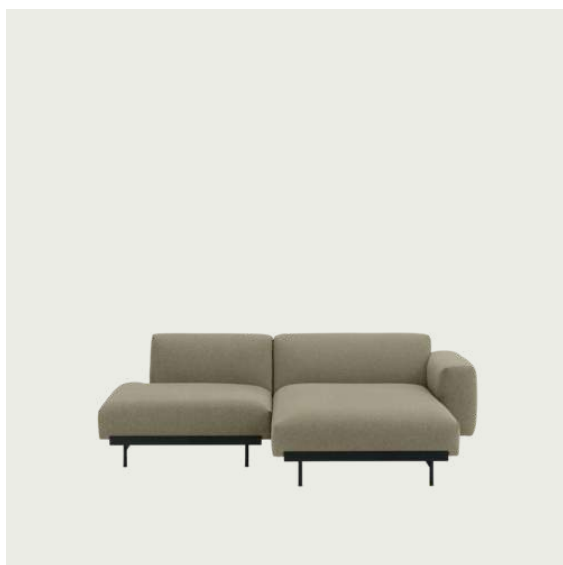

IN SITU MODULAR SOFA / 2-SEATER - CONFIGURATION 7

Shipper Colli	5
Gross Weight (kg)	122.7
Net Weight (kg)	99.06
Warranty Period	10 years

Item No.	Color	Contract Price	Lead Time
Ready-To-Ship			
41906	Frame and Module - Clay 12/Black	SEK 39,555,70	-
99817	Frame and Module - Ecriture 240/Black	SEK 39,555,70	-
Extras			
83061	Leather care set for Refine Leather	SEK 172,00	-