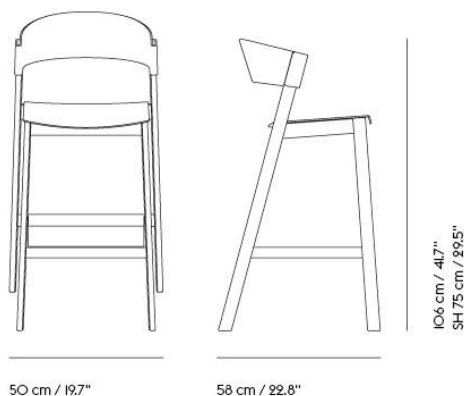

Shipper Colli	1
Gross Weight (kg)	9.15
Net Weight (kg)	6.25
Base color options	Black, Dark Beige, Green, Oak or Stained Dark Brown
Warranty Period	10 Years

Item No.	Color	Contract Price	Lead Time
Ready-To-Ship			
33102	Black	SEK 5.804,10	-
33107	Dark Beige	SEK 5.804,10	-
33104	Green	SEK 5.804,10	-
33101	Oak	SEK 5.804,10	-
33105	Stained Dark Brown	SEK 5.804,10	-
Made-To-Order			
33121	Remix - All Colors	SEK 6.578,10	7 weeks
33129	Canvas - All Colors	SEK 7.047,70	7 weeks
33128	Clara - All Colors	SEK 7.047,70	7 weeks
33134	Colline - All Colors	SEK 7.047,70	7 weeks
33139	Fiord - All Colors	SEK 7.047,70	7 weeks
33136	Re-wool - All Colors	SEK 7.047,70	7 weeks
33133	Sabi - All Colors	SEK 7.047,70	7 weeks
33122	Steelcut - All Colors	SEK 7.047,70	7 weeks
33123	Steelcut Trio - All Colors	SEK 7.047,70	7 weeks
33124	Hallingdal - All Colors	SEK 7.180,10	7 weeks
33119	Beck - All Colors	SEK 7.305,70	7 weeks
33131	Clay - All Colors	SEK 7.305,70	7 weeks
33125	Divina - All Colors	SEK 7.305,70	7 weeks
33126	Divina MD - All Colors	SEK 7.305,70	7 weeks
33127	Divina Melange - All Colors	SEK 7.305,70	7 weeks