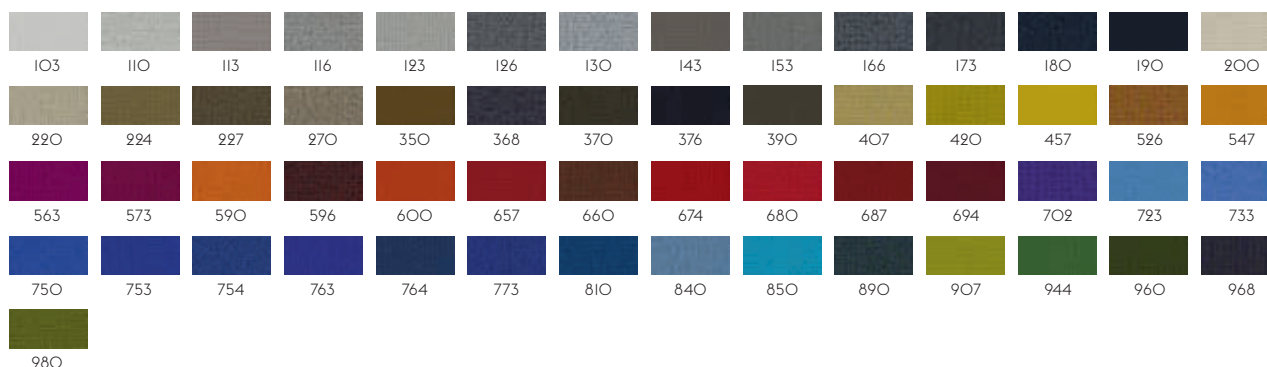

HALLINGDAL 65 BY KVADRAT

Designer: Nanna Ditzel.

Composition: 70% new wool, 30% viscose.

Durability: 100.000 Martindale / Lightfastness 6-7.

Sustainability: Complies with both EU ecolabel "The Flower" and Greenguard Gold Certification.

I00