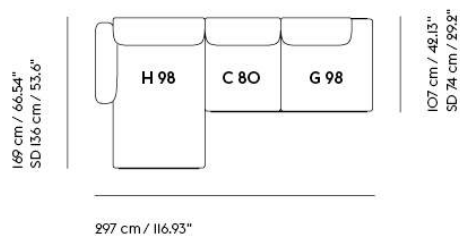

IN SITU MODULAR SOFA / 3-SEATER - CONFIGURATION 9

Shipper Colli	6
Gross Weight (kg)	167
Net Weight (kg)	128.5
Warranty Period	10 years

Item No.	Color	Contract Price	Lead Time
Ready-To-Ship			
41915	Frame and Module - Clay I2/Black	SEK 53,315,70	-
99826	Frame and Module - Ecriture 240/Black	SEK 53,315,70	-
Extras			
83061	Leather care set for Refine Leather	SEK 172,00	-