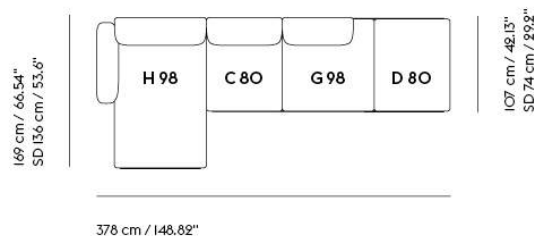

IN SITU MODULAR SOFA / 4-SEATER - CONFIGURATION 5

Shipper Colli	7
Gross Weight (kg)	193
Net Weight (kg)	146.98
Warranty Period	10 years

Item No.	Color	Contract Price	Lead Time
Ready-To-Ship			
41920	Frame and Module - Clay 12/Black	SEK 61.915,70	-
99831	Frame and Module - Ecriture 240/Black	SEK 61.915,70	-
Extras			
83061	Leather care set for Refine Leather	SEK 172,00	-