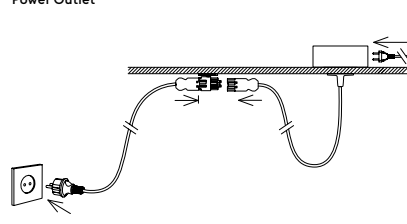

The Linear Mounted Lamps must be connected to the integrated Power Kit.

Wieland GST1813 plug

Standard plug (EU or UK)

1. Connecting using the Wieland GST1813 plug

2. Connecting using a standard plug to the Linear Table Power Outlet