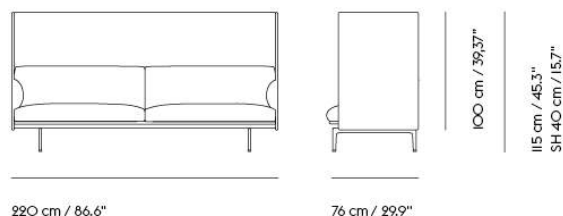

OUTLINE HIGHBACK SOFA 100 / 3-SEATER - POLISHED ALUMINUM BASE

Shipper Colli	1
Gross Weight (kg)	75
Net Weight (kg)	69
Additional Information	Please note that the highback height for this product is 100 cm / 39.4"
Warranty Period	10 years

Item No.	Color	Contract Price	Lead Time
Made-To-Order			
67908	Remix - All Colors	SEK 42.135,70	6 weeks
67910	Canvas - All Colors	SEK 46.865,70	6 weeks
67909	Clara - All Colors	SEK 46.865,70	6 weeks
91376	Colline - All Colors	SEK 46.865,70	6 weeks
67902	Fiord - All Colors	SEK 46.865,70	6 weeks
67905	Steelcut - All Colors	SEK 46.865,70	6 weeks
67904	Steelcut Trio - All Colors	SEK 46.865,70	6 weeks
67906	Hallingdal - All Colors	SEK 49.445,70	6 weeks
68261	Balder - All Colors	SEK 52.885,70	6 weeks
85722	Beck - All Colors	SEK 52.885,70	6 weeks
68298	Clay - All Colors	SEK 52.885,70	6 weeks
67911	Divina - All Colors	SEK 52.885,70	6 weeks
67912	Divina MD - All Colors	SEK 52.885,70	6 weeks
67913	Divina Melange - All Colors	SEK 52.885,70	6 weeks
76238	Ecriture - All Colors	SEK 52.885,70	6 weeks
97550	Hearth - All Colors	SEK 52.885,70	6 weeks
91507	Planum - All Colors	SEK 52.885,70	6 weeks
68262	Twill Weave - All Colors	SEK 52.885,70	6 weeks
67920	Vidar - All Colors	SEK 52.885,70	6 weeks

Extras

83061	Leather care set for Refine Leather	SEK 172,00	-

VARIANTS MARKED WITH *** WILL BE MADE-TO-ORDER OR DISCONTINUED WHEN OUT OF STOCK
FOR MORE INFORMATION VISIT MUUTO.COM

26% rabatt ska dras av på angivna priser

MUUTO