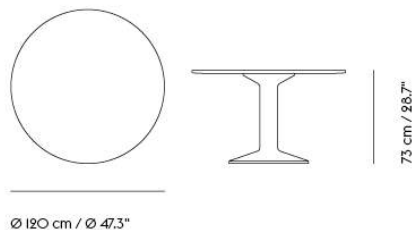

Shipper Colli	2
Gross Weight (kg)	67,09
Net Weight (kg)	48,996
Please note	Other color combinations are available upon request
Warranty Period	10 years

Item No.	Color	Contract Price	Lead Time
Ready-To-Ship			
32811	Black Linoleum/Black	SEK 26.655,70	-
32822	Dark Red Linoleum/Dark Red	SEK 26.655,70	-
32814	Dark Oiled Oak/Black	SEK 28.375,70	-
32816	Dark Oiled Oak/Dark Red	SEK 28.375,70	-
32815	Dark Oiled Oak/Grey	SEK 28.375,70	-
32817	Oiled Oak/Black	SEK 28.375,70	-
32819	Oiled Oak/Dark Red	SEK 28.375,70	-
32818	Oiled Oak/Grey	SEK 28.375,70	-