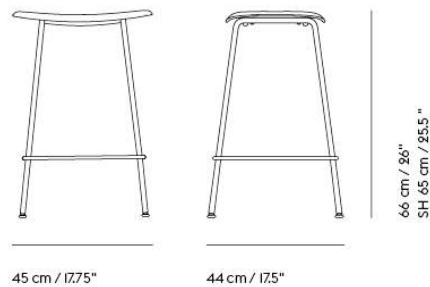

FIBER COUNTER STOOL / TUBE BASE - 65 CM / 25.6"

Shipper Colli	1
Gross Weight (kg)	7
Net Weight (kg)	4
Base color options	Anthracite Black, Dusty Green, Grey or White
Warranty Period	10 years

Item No.	Color	Contract Price	Lead Time
Ready-To-Ship			
58903	Black/Anthracite Black (Recycled Plastic)	SEK 2.192,10	-
58904	Grey/Grey (Recycled Plastic)	SEK 2.192,10	-
58905	Natural White/White (Recycled Plastic)	SEK 2.192,10	-
Made-To-Order			
59076	Dusty Green/Dusty Green (Recycled Plastic)	SEK 2.192,10	3 weeks
59077	Ochre/Black (Recycled Plastic)	SEK 2.192,10	3 weeks
23540	Remix - All Colors	SEK 3.826,10	4 weeks
23548	Canvas - All Colors	SEK 4.170,10	4 weeks
23547	Clara - All Colors	SEK 4.170,10	4 weeks
59557	Fiord - All Colors	SEK 4.170,10	4 weeks
55023	Hero - All Colors	SEK 4.170,10	4 weeks
19670	Re-wool - All Colors	SEK 4.170,10	4 weeks
19558	Sabi - All Colors	SEK 4.170,10	4 weeks
23541	Steelcut - All Colors	SEK 4.170,10	4 weeks
23542	Steelcut Trio - All Colors	SEK 4.170,10	4 weeks
23543	Hallingdal - All Colors	SEK 4.381,70	4 weeks
55140	Balder - All Colors	SEK 4.514,10	4 weeks
13679	Beck - All Colors	SEK 4.514,10	4 weeks
58012	Clay - All Colors	SEK 4.514,10	4 weeks
23544	Divina - All Colors	SEK 4.514,10	4 weeks
23549	Divina MD - All Colors	SEK 4.514,10	4 weeks

VARIANTS MARKED WITH *** WILL BE MADE-TO-ORDER OR DISCONTINUED WHEN OUT OF STOCK
FOR MORE INFORMATION VISIT MUUTO.COM

26% rabatt ska dras av på angivna priser

MUUTO