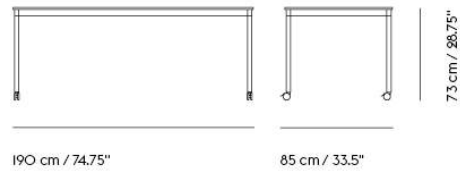

BASE TABLE / WITH CASTORS / 190 X 85 CM / 74.8 X 33.5"

Shipper Colli	2
Gross Weight (kg)	33.9
Net Weight (kg)	28.09
Base color options	White, Black
Warranty Period	10 years

Item No.	Color	Contract Price	Lead Time
Made-To-Order			
64448	Black Laminate/Plywood/Black	SEK 12.895,70	6 weeks
64568	Black Laminate/Plywood/White	SEK 12.895,70	6 weeks
64523	White Laminate/Plywood/Black	SEK 12.895,70	6 weeks
64643	White Laminate/Plywood/White	SEK 12.895,70	6 weeks
64478	Black Nanolaminate/Plywood/Black	SEK 18.055,70	6 weeks
64598	Black Nanolaminate/Plywood/White	SEK 18.055,70	6 weeks
64538	White Nanolaminate/Plywood/Black	SEK 18.055,70	6 weeks
64658	White Nanolaminate/Plywood/White	SEK 18.055,70	6 weeks
64493	Lacquered Oak Veneer/Plywood/Black	SEK 17.625,70	6 weeks
64613	Lacquered Oak Veneer/Plywood/White	SEK 17.625,70	6 weeks
64460	Black Linoleum/Plywood/Black	SEK 14.615,70	6 weeks
64592	Black Linoleum/Plywood/White	SEK 14.615,70	6 weeks