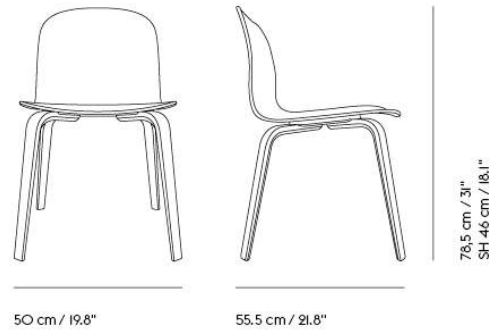

Shipper Colli	1
Gross Weight (kg)	7.8
Net Weight (kg)	5.8
Base color options	Black or Oak
Warranty Period	5 years

Item No.	Color	Contract Price	Lead Time
Made-To-Order			
21802	Black/Black	SEK 3.482,10	7 weeks
21801	Oak/Oak	SEK 3.482,10	7 weeks
21820	Remix - All Colors	SEK 5.202,10	7 weeks
21828	Canvas - All Colors	SEK 5.671,70	7 weeks
21823	Clara - All Colors	SEK 5.671,70	7 weeks
70398	Colline - All Colors	SEK 5.671,70	7 weeks
18939	Fiord - All Colors	SEK 5.671,70	7 weeks
70400	Re-wool - All Colors	SEK 5.671,70	7 weeks
70397	Sabi - All Colors	SEK 5.671,70	7 weeks
21822	Steelcut - All Colors	SEK 5.671,70	7 weeks
21821	Steelcut Trio - All Colors	SEK 5.671,70	7 weeks
21824	Hallingdal - All Colors	SEK 6.015,70	7 weeks
18921	Balder - All Colors	SEK 6.234,10	7 weeks
18810	Beck - All Colors	SEK 6.234,10	7 weeks
69148	Clay - All Colors	SEK 6.234,10	7 weeks
21825	Divina - All Colors	SEK 6.234,10	7 weeks
21829	Divina MD - All Colors	SEK 6.234,10	7 weeks
21830	Divina Melange - All Colors	SEK 6.234,10	7 weeks
18977	Ecriture - All Colors	SEK 6.234,10	7 weeks
18714	Hearth - All Colors	SEK 6.234,10	7 weeks
70402	Planum - All Colors	SEK 6.234,10	7 weeks
70401	Twill Weave - All Colors	SEK 6.234,10	7 weeks

VARIANTS MARKED WITH *** WILL BE MADE-TO-ORDER OR DISCONTINUED WHEN OUT OF STOCK
FOR MORE INFORMATION VISIT MUUTO.COM

26% rabatt ska dras av på angivna priser