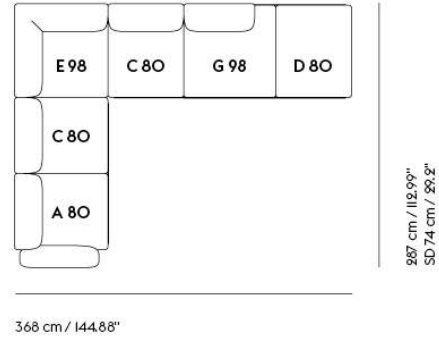

IN SITU MODULAR SOFA / CORNER - CONFIGURATION 7

Shipper Colli	11
Gross Weight (kg)	270.5
Net Weight (kg)	205.96
Warranty Period	10 years

Item No.	Color	Contract Price	Lead Time
Ready-To-Ship			
41927	Frame and Module - Clay 12/Black	SEK 90.295,70	-
99838	Frame and Module - Ecriture 240/Black	SEK 90.295,70	-
Extras			
83061	Leather care set for Refine Leather	SEK 172,00	-