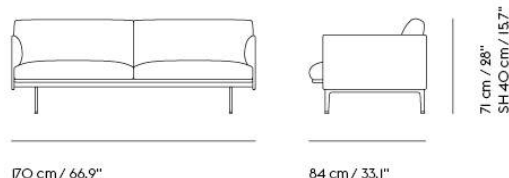

Shipper Colli |
Gross Weight (kg) 55
Net Weight (kg) 50
Warranty Period 10 years

Item No.	Color	Contract Price	Lead Time
Ready-To-Ship			
27008-163	Remix I63/Black	SEK 28.375,70	-
68284-12	Clay I2/Black	SEK 36.115,70	-
Made-To-Order			
27008	Remix - All Colors	SEK 28.375,70	6 weeks
27010	Canvas - All Colors	SEK 33.105,70	6 weeks
27009	Clara - All Colors	SEK 33.105,70	6 weeks
91326	Colline - All Colors	SEK 33.105,70	6 weeks
27002	Fiord - All Colors	SEK 33.105,70	6 weeks
27005	Steelcut - All Colors	SEK 33.105,70	6 weeks
27004	Steelcut Trio - All Colors	SEK 33.105,70	6 weeks
27006	Hallingdal - All Colors	SEK 34.825,70	6 weeks
26981	Balder - All Colors	SEK 36.115,70	6 weeks
91157	Beck - All Colors	SEK 36.115,70	6 weeks
68284	Clay - All Colors	SEK 36.115,70	6 weeks
27011	Divina - All Colors	SEK 36.115,70	6 weeks
27012	Divina MD - All Colors	SEK 36.115,70	6 weeks
27013	Divina Melange - All Colors	SEK 36.115,70	6 weeks
76188	Ecriture - All Colors	SEK 36.115,70	6 weeks
97504	Hearth - All Colors	SEK 36.115,70	6 weeks
91457	Planum - All Colors	SEK 36.115,70	6 weeks
26982	Twill Weave - All Colors	SEK 36.115,70	6 weeks