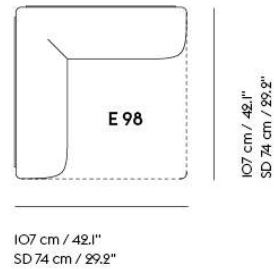

IN SITU MODULAR SOFA / CORNER MODULE (E98)

Shipper Colli	1
Gross Weight (kg)	45.8
Net Weight (kg)	34.68
Please note	This variant is a Seating Module only and does not include a Frame Section.
Warranty Period	10 years

Item No.	Color	Contract Price	Lead Time
Ready-To-Ship			
41124-12	Clay 12	SEK 18.485,70	-
98866-240	Ecriture 240	SEK 18.485,70	-
Made-To-Order			
99037	Remix - All Colors	SEK 15.905,70	6 weeks
95554	Colline - All Colors	SEK 17.625,70	6 weeks
41142	Fiord - All Colors	SEK 17.625,70	6 weeks
95504	Re-wool - All Colors	SEK 17.625,70	6 weeks
98804	Sabi - All Colors	SEK 17.625,70	6 weeks
41151	Hallingdal - All Colors	SEK 18.055,70	6 weeks
99300	Beck - All Colors	SEK 18.485,70	6 weeks
41124	Clay - All Colors	SEK 18.485,70	6 weeks
41160	Divina - All Colors	SEK 18.485,70	6 weeks
41169	Divina MD - All Colors	SEK 18.485,70	6 weeks
41178	Divina Melange - All Colors	SEK 18.485,70	6 weeks
98866	Ecriture - All Colors	SEK 18.485,70	6 weeks
99234	Hearth - All Colors	SEK 18.485,70	6 weeks
76407	Planum - All Colors	SEK 18.485,70	6 weeks
95604	Twill Weave - All Colors	SEK 18.485,70	6 weeks
41187	Vidar - All Colors	SEK 18.485,70	6 weeks