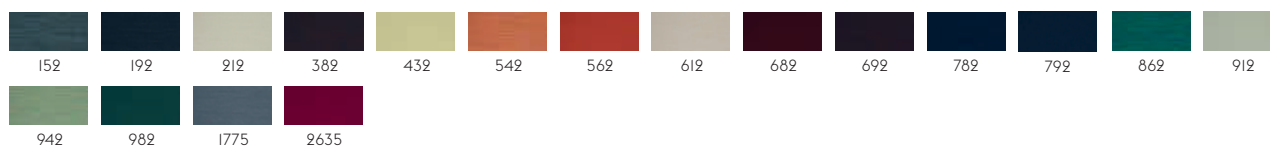

BALDER BY KVADRAT

Designer: Fanny Aronsen.

Composition: 68% new wool, 26% cotton, 6% nylon.

Durability: 100.000 Martindale / Lightfastness 6.

Sustainability: Natural fibres / Sustainable resource. Complies with Greenguard Gold Certification.

132