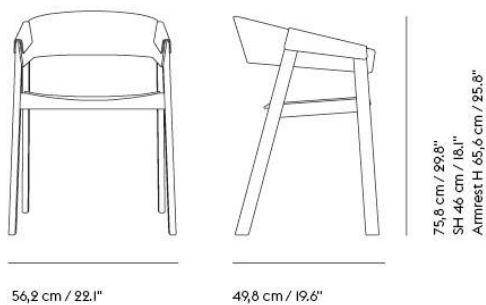

Shipper Colli	1
Gross Weight (kg)	6.9
Net Weight (kg)	5
Base color options	Black, Dark Beige, Green, Oak or Stained Dark Brown
Warranty Period	10 years

Item No.	Color	Contract Price	Lead Time
Ready-To-Ship			
15161	Black	SEK 4.295,70	-
15167	Dark Beige	SEK 4.295,70	-
15163	Green	SEK 4.295,70	-
15160	Oak	SEK 4.295,70	-
15164	Stained Dark Brown	SEK 4.295,70	-
Made-To-Order			
15171	Remix - All Colors	SEK 5.155,70	7 weeks
15080	Canvas - All Colors	SEK 5.460,10	7 weeks
15079	Clara - All Colors	SEK 5.460,10	7 weeks
70351	Colline - All Colors	SEK 5.460,10	7 weeks
17808	Fiord - All Colors	SEK 5.460,10	7 weeks
70353	Re-wool - All Colors	SEK 5.460,10	7 weeks
70350	Sabi - All Colors	SEK 5.460,10	7 weeks
15066	Steelcut - All Colors	SEK 5.460,10	7 weeks
15067	Steelcut Trio - All Colors	SEK 5.460,10	7 weeks
15068	Hallingdal - All Colors	SEK 5.671,70	7 weeks
13476	Beck - All Colors	SEK 5.804,10	7 weeks
69132	Clay - All Colors	SEK 5.804,10	7 weeks
15069	Divina - All Colors	SEK 5.804,10	7 weeks
15070	Divina MD - All Colors	SEK 5.804,10	7 weeks
15078	Divina Melange - All Colors	SEK 5.804,10	7 weeks