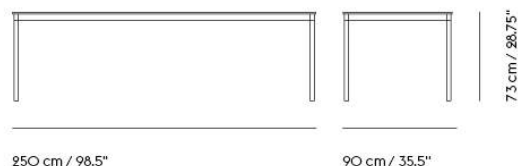

Shipper Colli	2
Gross Weight (kg)	46.7
Net Weight (kg)	40.08
Base color options	White, Black
Warranty Period	10 years

Item No.	Color	Contract Price	Lead Time
Ready-To-Ship			
64046	White Laminate/Plywood/Black	SEK 15.905,70	-
64045	White Laminate/Plywood/White	SEK 15.905,70	-
64793	Lacquered Oak Veneer/Plywood/Black	SEK 22.355,70	-
64792	Lacquered Oak Veneer/Plywood/White	SEK 22.355,70	-
64050	Black Linoleum/Plywood/Black	SEK 19.345,70	-
64049	Black Linoleum/Plywood/White	SEK 19.345,70	-
Made-To-Order			
64048	Black Laminate/Plywood/Black	SEK 15.905,70	6 weeks
64047	Black Laminate/Plywood/White	SEK 15.905,70	6 weeks
64056	Black Nanolaminat/Plywood/Black	SEK 21.495,70	6 weeks
64055	Black Nanolaminat/Plywood/White	SEK 21.495,70	6 weeks
64054	White Nanolaminat/Plywood/Black	SEK 21.495,70	6 weeks
64053	White Nanolaminat/Plywood/White	SEK 21.495,70	6 weeks