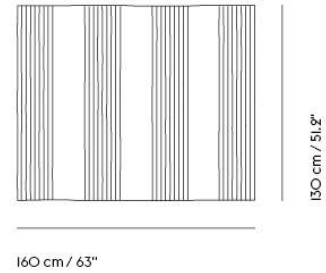

Shipper Colli |
Net Weight (kg) 0.9
Warranty Period 5 years

Item No.	Color	Contract Price	Lead Time
Ready-To-Ship			
80231	Dark Green ***	SEK 2.317,70	-
80230	Light Grey ***	SEK 2.317,70	-