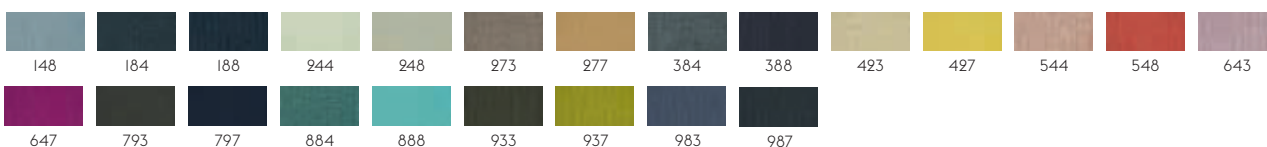

CLARA BY KVADRAT

Designer: Anne Birgitte Hansen.

Composition: 92% new wool worsted.

Durability: 80.000 Martindale.

Sustainability: Complies with both EU ecolabel "The Flower" and Greenguard Gold Certification.

144