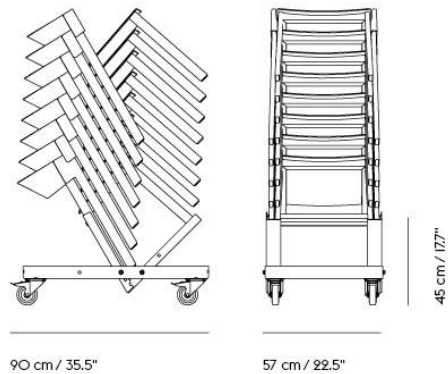

# COVER AND VISU CHAIR TRANSPORT TROLLEY

Shipper Colli	1
Gross Weight (kg)	22
Net Weight (kg)	21.5
Please note	This transport trolley can be used for Visu Chair Tube Base, Visu Chair Sled Base and Cover Side Chair.
Stacking information	Stacking on Trolley: Without upholstery: 17. With upholstery: 15. With linking device: 15 Stacking on floor: Without upholstery: 15. With upholstery: 10. With linking device: 8. Cover Side Chair: 4 on floor and 10 on trolley.
Warranty Period	5 years