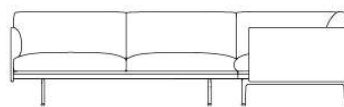

OUTLINE CORNER SOFA / POLISHED ALUMINUM BASE

255 cm / 100.4"