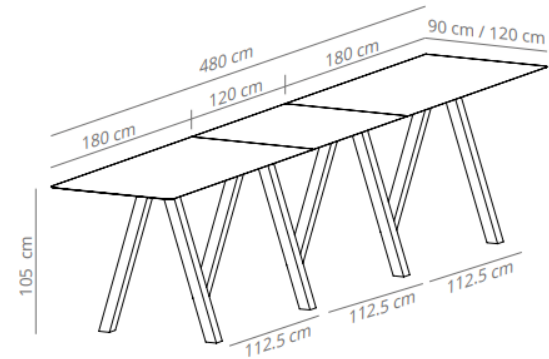

DOUBLE TABLE, 360CM, H105CM

FINISHES		CODE		CODE					
LEGS	TOP		WIDTH 120		WIDTH 90				
stained (oak): matt oak, cognac, ash or wenge	stained	matt oak	TRMDROAB	59.125,20 SEK	VCBTRMDB	TRMDROB	49.833,60 SEK		
		Ash (black)						60.784,00 SEK	50.924,00 SEK
lacquered microtexturized (beech):									

TRIPLE TABLE, 480CM, H105 CM

FINISHES		CODE		CODE					
LEGS	TOP		WIDTH 120		WIDTH 90				
stained (oak): matt oak, cognac, ash or wenge	stained	matt oak	TRMTROAB	80.063,20 SEK		TRMTROB	67.720,80 SEK		
		Ash (black)						82.255,60 SEK	69.263,60 SEK
lacquered									

26% rabatt ska dras av på angivna priser