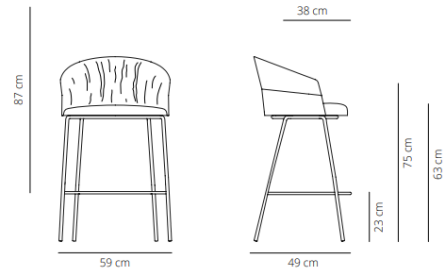

Soft upholstery

8.8 kg
(x1) 100x62x51 cm (0.32 m³)