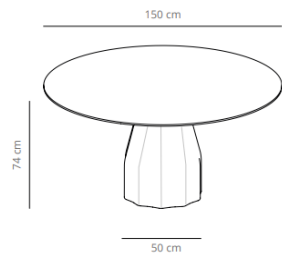

Table diameter 150

109 kg
(x1) 59x55x89cm (0.29 m³)
(x1) 178x166x7 cm (0.21 m³)

CODE		FINISHES			PUBLIC PRICE
		BASE	TOP		
VCBBUD10087	BUD100	white, black or taupe	stained	matt oak, ash (black)	761 €
VCBBUD10047	BUD100CN		compact laminate (black edge)	white or black	995 €
	BUD100CB		compact laminate (white edge)	white	995 €
- SEK					
CODE		FINISHES			PUBLIC PRICE
		BASE	TOP		
VCBBUD12087	BUD120	white, black or taupe	stained	matt oak, ash (black)	927 €
VCBBUD12047	BUD120CN		compact laminate (black edge)	white or black	1.191 €
	BUD120CB		compact laminate (white edge)	white	1.191 €
- SEK					
CODE		FINISHES			PUBLIC PRICE
		BASE	TOP		
VCBBUD15087	BUD150	white, black or taupe	stained	matt oak, ash (black)	1.160 €
VCBBUD15047	BUD150CN		compact laminate (black edge)	white or black	1.512 €
	BUD150CB		compact laminate (white edge)	white	1.512 €
- SEK					

26% rabatt ska dras av på angivna priser