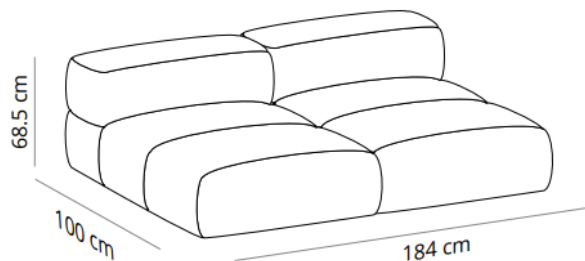

Composition 3

Composition 4