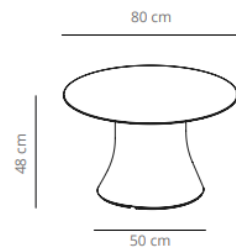

26% rabatt ska dras av på angivna priser

Table diameter 180

153 kg
 (x1) 82x82x77 cm (0.5 m³)
 (x1)

Table diameter 200

(x1) 82x82x77 cm (0.5 m³)
 (x1)

CODE		FINISHES			
		BASE	TOP		
VCBCAD180	CAD180		stained	matt oak , ash (black)	23.362,40 SEK
VCBCAD180L	CAD180CN		compact laminate (black edge)	black or white	23.060,80 SEK
	CAD180CB		compact laminate (white edge)	white	34.974,00 SEK
CODE		FINISHES			
		BASE	TOP		
VCBCAD200	CAD200		stained	matt oak , ash (black)	29.313,20 SEK
		#jREF!			22.921,60 SEK

26% rabatt ska dras av på angivna priser

Table diameter 60

Table diameter 70

Table diameter 80

CODE		FINISHES			
		BASE	TOP		
VCBCAD60B	CAD60B		stained	matt oak , ash (black)	6.252,40 SEK
VCBCAD60BL	CAD60BCN		compact laminate (black edge)	black or white	5.510,00 SEK
	CAD60BCB		compact laminate (white edge)	white	6.403,20 SEK
CODE		FINISHES			0,00 SEK
		BASE	TOP		
VCBCAD70BM	CAD70B		stained	matt oak , ash (black)	6.704,80 SEK
VCBCAD70BL	CAD70BCN		compact laminate (black edge)	black or white	5.800,00 SEK
	CAD70BCB		compact laminate (white edge)	white	6.994,80 SEK
CODE		FINISHES			
		BASE	TOP		
VCBCAD80B	CAD80B		stained	matt oak , ash (black)	7.076,00 SEK
VCBCAD80BL	CAD80BCN		compact laminate (black edge)	black or white	6.101,60 SEK
	CAD80BCB		compact laminate (white edge)	white	7.586,40 SEK

26% rabatt ska dras av på angivna priser

Table diameter 100

Table diameter 120

 (x1) 59x55x58 cm (0.2 m³)
 (x1) 136x136x7 cm (0.13 m³)

CODE		FINISHES			
		BASE	TOP		
VCBCAD100B	CAD100B		stained	matt oak , ash (black)	9.454,00 SEK
VCBCAD100BL	CAD100BCN		compact laminate (black edge)	black or white	7.447,20 SEK
	CAD100BCB		compact laminate (white edge)	white	10.045,60 SEK
CODE		FINISHES			
		BASE	TOP		
VCBCAD120B	CAD120B		stained	matt oak , ash (black)	12.052,40 SEK
VCBCAD120BL	CAD120BCN		compact laminate (black edge)	black or white	10.556,00 SEK
	CAD120BCB		compact laminate (white edge)	white	14.140,40 SEK