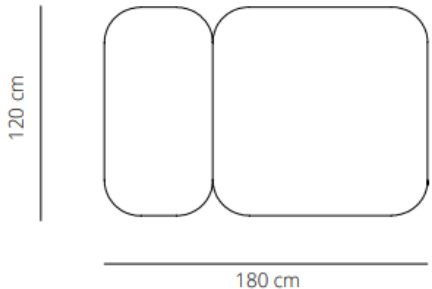

Composition 1

CODE		FINISHES	
-	COMPOSITION 1	G1 (COM/COL)	34.846,40 SEK
		G2	36.818,40 SEK
		G3	40.994,40 SEK
		G4	47.130,80 SEK
		G5	53.267,20 SEK