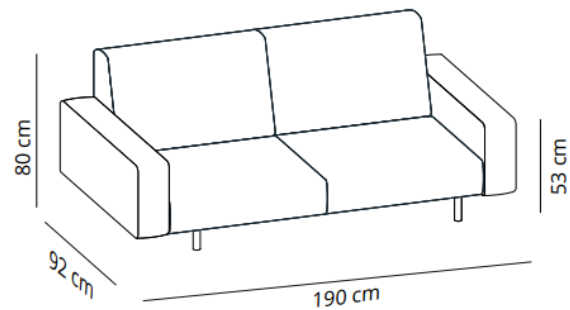

Composition 3

CODE		FINISHES		
VCBSISMPCOMP 2	COMPOSITION SOFÁ 3	smooth upholstery	G1 (T/C)	36.099,20 SEK
			G2	37.723,20 SEK
			G3	40.182,40 SEK
			G4	42.989,60 SEK
			G5	45.588,00 SEK
		soft upholstery	G1 (T/C)	39.625,60 SEK
			G2	41.226,40 SEK
			G3	44.567,20 SEK
			G4	47.490,40 SEK
			G5	50.576,00 SEK