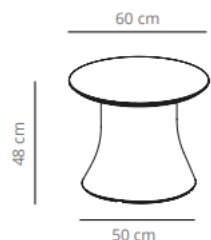

26% rabatt ska dras av på angivna priser

Table diameter 180

153 kg
 (x1) 82x82x77 cm (0.5 m³)
 (x1)

Table diameter 200

(x1) 82x82x77 cm (0.5 m³)
 (x1)

CODE		FINISHES			
		BASE	TOP		
VCBCAD180	CAD180		stained	matt oak , ash (black)	23.362,40 SEK
VCBCAD180L	CAD180CN		compact laminate (black edge)	black or white	23.060,80 SEK
	CAD180CB		compact laminate (white edge)	white	34.974,00 SEK
CODE		FINISHES			
		BASE	TOP		
VCBCAD200	CAD200		stained	matt oak , ash (black)	29.313,20 SEK
		#jREF!			22.921,60 SEK

26% rabatt ska dras av på angivna priser

Table diameter 60

Table diameter 70

Table diameter 80

CODE		FINISHES			
		BASE	TOP		
VCBCAD60B	CAD60B		stained	matt oak , ash (black)	6.252,40 SEK
VCBCAD60BL	CAD60BCN		compact laminate (black edge)	black or white	5.510,00 SEK
	CAD60BCB		compact laminate (white edge)	white	6.403,20 SEK
CODE		FINISHES			0,00 SEK
		BASE	TOP		
VCBCAD70BM	CAD70B		stained	matt oak , ash (black)	6.704,80 SEK
VCBCAD70BL	CAD70BCN		compact laminate (black edge)	black or white	5.800,00 SEK
	CAD70BCB		compact laminate (white edge)	white	6.994,80 SEK
CODE		FINISHES			
		BASE	TOP		
VCBCAD80B	CAD80B		stained	matt oak , ash (black)	7.076,00 SEK
VCBCAD80BL	CAD80BCN		compact laminate (black edge)	black or white	6.101,60 SEK
	CAD80BCB		compact laminate (white edge)	white	7.586,40 SEK

26% rabatt ska dras av på angivna priser

Table diameter 100

Table diameter 120

 (x1) 59x55x58 cm (0.2 m³)
 (x1) 136x136x7 cm (0.13 m³)

CODE		FINISHES			
		BASE	TOP		
VCBCAD100B	CAD100B		stained	matt oak , ash (black)	9.454,00 SEK
VCBCAD100BL	CAD100BCN		compact laminate (black edge)	black or white	7.447,20 SEK
	CAD100BCB		compact laminate (white edge)	white	10.045,60 SEK
CODE		FINISHES			
		BASE	TOP		
VCBCAD120B	CAD120B		stained	matt oak , ash (black)	12.052,40 SEK
VCBCAD120BL	CAD120BCN		compact laminate (black edge)	black or white	10.556,00 SEK
	CAD120BCB		compact laminate (white edge)	white	14.140,40 SEK