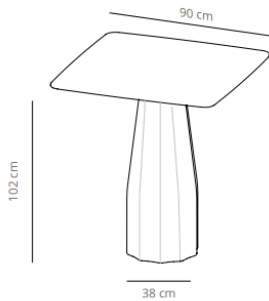

Table 90x90

CODE		FINISHES			
		BASE	TOP		
VCBBUC70H87	BUC70H	white, black or taupe	stained	matt oak, ash (black)	8.108,40 SEK
VCBBUC70H47	BUC70HCN		compact laminate (black edge)	white or black	8.827,60 SEK
	BUC70HCB		compact laminate (white edge)	white	8.827,60 SEK
					0,00 SEK
CODE		FINISHES			
		BASE	TOP		
VCBBUC80H87	BUC80H	white, black or taupe	stained	matt oak, ash (black)	9.071,20 SEK
VCBBUC80H47	BUC80HCN		compact laminate (black edge)	white or black	10.753,20 SEK
	BUC80HCB		compact laminate (white edge)	white	10.753,20 SEK
CODE		FINISHES			
		BASE	TOP		
VCBBUC90H87	BUC90H	white, black or taupe	stained	matt oak, ash (black)	9.929,60 SEK
VCBBUC90H47	BUC90HCN		compact laminate (black edge)	white or black	11.542,00 SEK
	BUC90HCB		compact laminate (white edge)	white	11.542,00 SEK

26% rabatt ska dras av på angivna priser