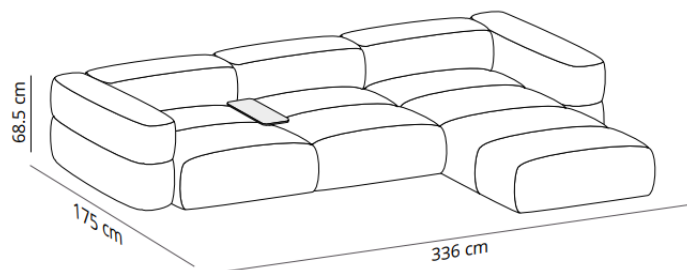

Composition 9

CODE		FINISHES	
VCBSAVCOMP9	COMPOSITION 9	G1(T/C)	71.943,20 SEK
		G2	79.216,40 SEK
		G3	92.208,40 SEK
		G4	105.757,20 SEK
		G5	119.920,80 SEK
		ECOALF	119.920,80 SEK