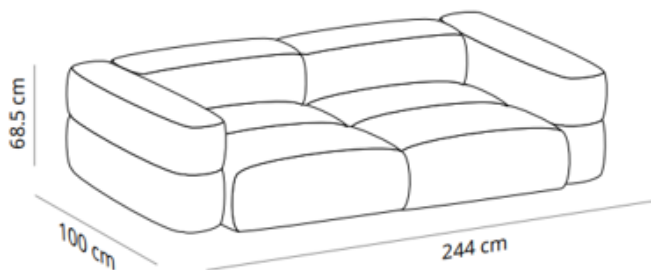

CODE		FINISHES	
VCBSAVCOMP3	COMPOSITION 3	G1(T/C)	33.060,00 SEK
		G2	36.424,00 SEK
		G3	42.595,20 SEK
		G4	48.998,40 SEK
		G5	55.703,20 SEK
		ECOALF	55.703,20 SEK

CODE		FINISHES	
VCBSAVCOMP4	COMPOSITION 4	G1(T/C)	43.047,60 SEK
		G2	47.339,60 SEK
		G3	55.134,80 SEK
		G4	63.266,40 SEK
		G5	71.769,20 SEK
		ECOALF	71.769,20 SEK

CODE		FINISHES	
VCBSAVCOMP5	COMPOSITION 5	G1(T/C)	44.544,00 SEK
		G2	49.230,40 SEK
		G3	57.860,80 SEK
		G4	66.839,20 SEK
		G5	76.235,20 SEK
		ECOALF	76.235,20 SEK