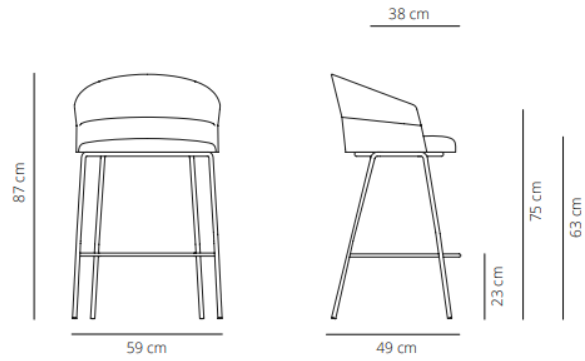

Smooth upholstery

8.8 kg
(x1) 100x62x51 cm (0.32 m³)