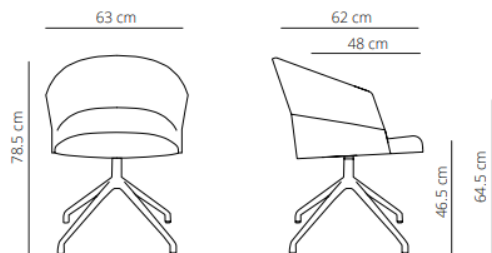

Smooth upholstery

15.3 kg
(x1) 66x64x86 cm (0.36 m³)