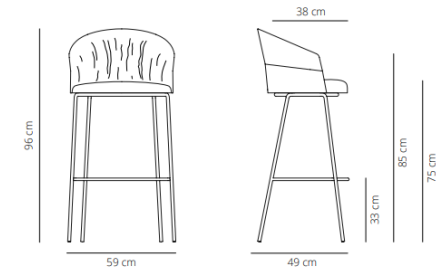

Soft upholstery

9.2 kg
(x1) 106x62x51 cm (0.33 m³)

CODE		FINISHES		PUBLIC PRICE	- SEK
		STRUCTURE	UPHOLSTERY		
FIXED COUNTER STOOL (4 METAL LEGS), SOFT	COT4MECOS-1	black or white	G1 (T/C)	659 €	7.644,40 SEK
	COT4MECOS-2		G2	704 €	8.166,40 SEK
	COT4MECOS-3		G3	784 €	9.094,40 SEK
	COT4MECOS-4		G4	862 €	9.999,20 SEK
	COT4MECOS-5		G5	945 €	10.962,00 SEK
					- SEK
CODE		FINISHES		PUBLIC PRICE	- SEK
		STRUCTURE	UPHOLSTERY		
FIXED BAR STOOL (4 METAL LEGS), SOFT	COT4MEBARS-1	black or white	G1 (T/C)	659 €	7.644,40 SEK
	COT4MEBARS-2		G2	704 €	8.166,40 SEK
	COT4MEBARS-3		G3	784 €	9.094,40 SEK
	COT4MEBARS-4		G4	862 €	9.999,20 SEK
	COT4MEBARS-5		G5	945 €	10.962,00 SEK

26% rabatt ska dras av på angivna priser