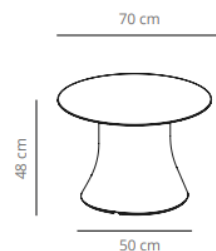

26% rabatt ska dras av på angivna priser

Table diameter 180

153 kg
 (x1) 82x82x77 cm (0.5 m³)
 (x1)

Table diameter 200

(x1) 82x82x77 cm (0.5 m³)
 (x1)

CODE		FINISHES			
		BASE	TOP		
VCBCAD180	CAD180		stained	matt oak , ash (black)	23.362,40 SEK
VCBCAD180L	CAD180CN		compact laminate (black edge)	black or white	23.060,80 SEK
	CAD180CB		compact laminate (white edge)	white	34.974,00 SEK
CODE		FINISHES			
		BASE	TOP		
VCBCAD200	CAD200		stained	matt oak , ash (black)	29.313,20 SEK
		#jREF!			22.921,60 SEK

26% rabatt ska dras av på angivna priser

Table diameter 60

Table diameter 70

Table diameter 80

CODE		FINISHES			
		BASE	TOP		
VCBCAD60B	CAD60B		stained	matt oak , ash (black)	6.252,40 SEK
VCBCAD60BL	CAD60BCN		compact laminate (black edge)	black or white	5.510,00 SEK
	CAD60BCB		compact laminate (white edge)	white	6.403,20 SEK
CODE		FINISHES			0,00 SEK
		BASE	TOP		
VCBCAD70BM	CAD70B		stained	matt oak , ash (black)	6.704,80 SEK
VCBCAD70BL	CAD70BCN		compact laminate (black edge)	black or white	5.800,00 SEK
	CAD70BCB		compact laminate (white edge)	white	6.994,80 SEK
CODE		FINISHES			
		BASE	TOP		
VCBCAD80B	CAD80B		stained	matt oak , ash (black)	7.076,00 SEK
VCBCAD80BL	CAD80BCN		compact laminate (black edge)	black or white	6.101,60 SEK
	CAD80BCB		compact laminate (white edge)	white	7.586,40 SEK

26% rabatt ska dras av på angivna priser

Table diameter 100

Table diameter 120

 (x1) 59x55x58 cm (0.2 m³)
 (x1) 136x136x7 cm (0.13 m³)

CODE		FINISHES			
		BASE	TOP		
VCBCAD100B	CAD100B		stained	matt oak , ash (black)	9.454,00 SEK
VCBCAD100BL	CAD100BCN		compact laminate (black edge)	black or white	7.447,20 SEK
	CAD100BCB		compact laminate (white edge)	white	10.045,60 SEK
CODE		FINISHES			
		BASE	TOP		
VCBCAD120B	CAD120B		stained	matt oak , ash (black)	12.052,40 SEK
VCBCAD120BL	CAD120BCN		compact laminate (black edge)	black or white	10.556,00 SEK
	CAD120BCB		compact laminate (white edge)	white	14.140,40 SEK