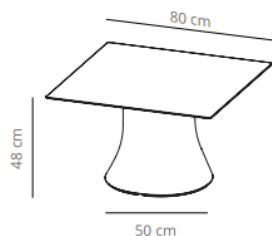

26% rabatt ska dras av på angivna priser

Table diameter 100

Table diameter 120

 (x1) 59x55x58 cm (0.2 m³)
 (x1) 136x136x7 cm (0.13 m³)

CODE		FINISHES			
		BASE	TOP		
VCBCAD100B	CAD100B		stained	matt oak , ash (black)	9.454,00 SEK
VCBCAD100BL	CAD100BCN		compact laminate (black edge)	black or white	7.447,20 SEK
	CAD100BCB		compact laminate (white edge)	white	10.045,60 SEK
CODE		FINISHES			
		BASE	TOP		
VCBCAD120B	CAD120B		stained	matt oak , ash (black)	12.052,40 SEK
VCBCAD120BL	CAD120BCN		compact laminate (black edge)	black or white	10.556,00 SEK
	CAD120BCB		compact laminate (white edge)	white	14.140,40 SEK

26% rabatt ska dras av på angivna priser

Table 70x70

Table 80x80

Table 90x90

 (x1) 59x55x58 cm (0.2 m³)
 (x1) 96x96x7 cm (0.06 m³)

CODE		FINISHES			
		BASE	TOP		
VCBCAC70B	CAC70B		stained	matt oak , ash (black)	7.377,60 SEK
VCBCAC70BL	CAC70BCN		compact laminate (black edge)	black or white	6.623,60 SEK
	CAC70BCB		compact laminate (white edge)	white	7.342,80 SEK
CODE		FINISHES			
		BASE	TOP		
VCBCAC80B	CAC80B		stained	matt oak , ash (black)	8.421,60 SEK
VCBCAC80BL	CAC80BCN		compact laminate (black edge)	black or white	7.145,60 SEK
	CAC80BCB		compact laminate (white edge)	white	9.071,20 SEK
CODE		FINISHES			
		BASE	TOP		
		#jREF!			5.359,20 SEK
VCBCAC90B	CAC90B		stained	matt oak , ash (black)	9.674,40 SEK
VCBCAC90BL	CAC90BCN		compact laminate (black edge)	black or white	8.328,80 SEK
	CAC90BCB	compact laminate (white edge)	white	10.161,60 SEK	