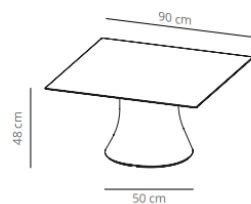

26% rabatt ska dras av på angivna priser

Table diameter 100

Table diameter 120

 (x1) 59x55x58 cm (0.2 m³)
 (x1) 136x136x7 cm (0.13 m³)

CODE		FINISHES			
		BASE	TOP		
VCBCAD100B	CAD100B		stained	matt oak , ash (black)	9.454,00 SEK
VCBCAD100BL	CAD100BCN		compact laminate (black edge)	black or white	7.447,20 SEK
	CAD100BCB		compact laminate (white edge)	white	10.045,60 SEK
CODE		FINISHES			
		BASE	TOP		
VCBCAD120B	CAD120B		stained	matt oak , ash (black)	12.052,40 SEK
VCBCAD120BL	CAD120BCN		compact laminate (black edge)	black or white	10.556,00 SEK
	CAD120BCB		compact laminate (white edge)	white	14.140,40 SEK

26% rabatt ska dras av på angivna priser

Table 70x70

Table 80x80

Table 90x90

 (x1) 59x55x58 cm (0.2 m³)
 (x1) 96x96x7 cm (0.06 m³)

CODE		FINISHES			
		BASE	TOP		
VCBCAC70B	CAC70B		stained	matt oak , ash (black)	7.377,60 SEK
VCBCAC70BL	CAC70BCN		compact laminate (black edge)	black or white	6.623,60 SEK
	CAC70BCB		compact laminate (white edge)	white	7.342,80 SEK
CODE		FINISHES			
		BASE	TOP		
VCBCAC80B	CAC80B		stained	matt oak , ash (black)	8.421,60 SEK
VCBCAC80BL	CAC80BCN		compact laminate (black edge)	black or white	7.145,60 SEK
	CAC80BCB		compact laminate (white edge)	white	9.071,20 SEK
CODE		FINISHES			
		BASE	TOP		
		#jREF!			5.359,20 SEK
VCBCAC90B	CAC90B		stained	matt oak , ash (black)	9.674,40 SEK
VCBCAC90BL	CAC90BCN		compact laminate (black edge)	black or white	8.328,80 SEK
	CAC90BCB	compact laminate (white edge)	white	10.161,60 SEK	