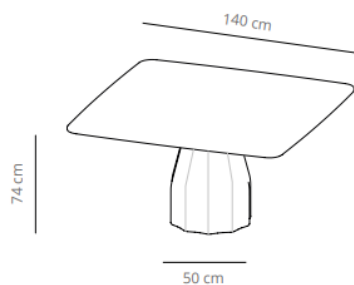

Table 140x140

123.5 kg
(x1) 59x55x89 cm (0.29 m³)
(x1) 147x147x7 cm (0.15 m³)

CODE		FINISHES			
		BASE	TOP		
VCBBUC10075HM	BUC100M	white, black or taupe	melamine	white or black	7.238,40 SEK
VCBBUC10087	BUC100		stained	matt oak, ash (black)	8.827,60 SEK
VCBBUC10047	BUC100CN		compact laminate (black edge)	white or black	11.542,00 SEK
	BUC100CB		compact laminate (white edge)	white	11.542,00 SEK
					- SEK
CODE		FINISHES			
		=SC$2	TOP		
VCBBUC14087	BUC140	white, black or taupe	stained	matt oak, ash (black)	13.456,00 SEK
VCBBUC14047	BUC140CN		compact laminate (black edge)	white or black	17.539,20 SEK
	BUC140CB		compact laminate (white edge)	white	17.539,20 SEK

26% rabatt ska dras av på angivna priser