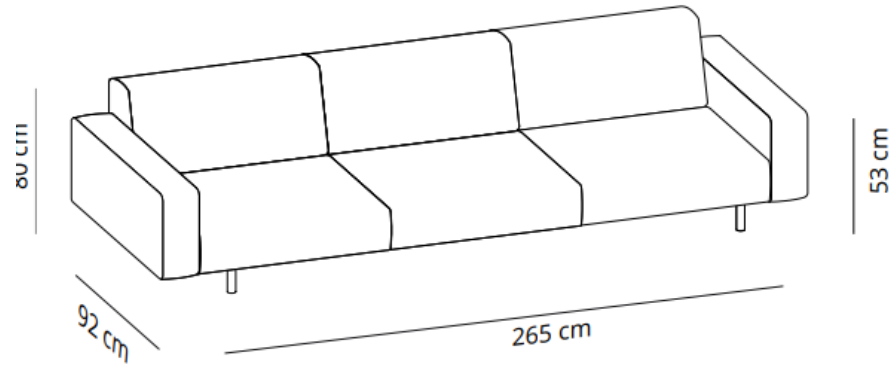

Composition 7

CODE	FINISHES			
-	COMPOSITION SOFÁ 7	smooth upholstery	G1 (T/C)	48.058,80 SEK
		G2	51.056,24 SEK	
		G3	55.842,40 SEK	
		G4	61.150,56 SEK	
		G5	66.145,52 SEK	
	soft upholstery	G1 (T/C)	53.348,40 SEK	
		G2	56.311,04 SEK	
		G3	62.419,60 SEK	
		G4	67.901,76 SEK	
		G5	73.627,52 SEK	

26% rabatt ska dras av på angivna priser