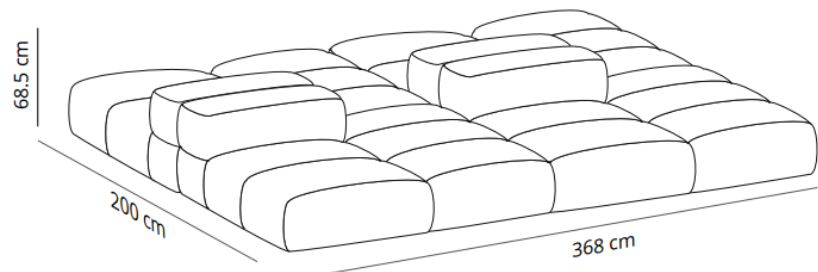

Composition 18