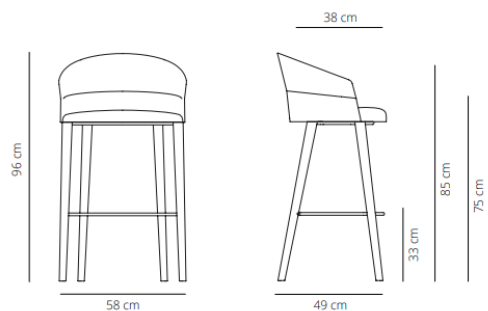

Smooth upholstery

10.1 kg
(x1) 106x62x57 cm (0.37 m³)

CODE		FINISHES		PUBLIC PRICE	- SEK
		STRUCTURE	UPHOLSTERY		
4 SOLID OAK LEGS COUNTER STOOL, SMOOTH	COT4MACO-1	matt oak, cognac, ash and wenge	G1 (T/C)	850 €	9.860,00 SEK
	COT4MACO-2		G2	888 €	10.300,80 SEK
	COT4MACO-3		G3	950 €	11.020,00 SEK
	COT4MACO-4		G4	1.021 €	11.843,60 SEK
	COT4MACO-5		G5	1.096 €	12.713,60 SEK
					- SEK
CODE		FINISHES		PUBLIC PRICE	- SEK
		STRUCTURE	UPHOLSTERY		
4 SOLID OAK LEGS BAR STOOL, SMOOTH	COT4MABAR-1	matt oak, cognac, ash and wenge	G1 (T/C)	850 €	9.860,00 SEK
	COT4MABAR-2		G2	888 €	10.300,80 SEK
	COT4MABAR-3		G3	950 €	11.020,00 SEK
	COT4MABAR-4		G4	1.021 €	11.843,60 SEK
	COT4MABAR-5		G5	1.096 €	12.713,60 SEK

26% rabatt ska dras av på angivna priser