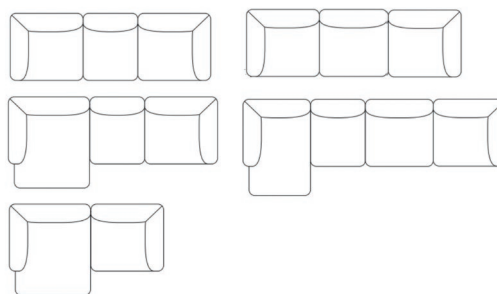

C.O.M.	Cat A	Cat B	Cat C	Cat D	Cat E	Cat F	Cat G	Cat H	Cat I	Cat J	Sevilla	Vintage	Elmosoft/ Elmotique/ Elmovintage	Dunes/ Spectrum
1,5-seat with armrest + 1-seat without armrest + 1,5-seat with armrest														
59665	59665	62230	65165	69205	76105	80180	85630	94120	101840	126025	104800	122265	132520	170675
1,5-seat with armrest + 1,5-seat without armrest + 1,5-seat with armrest														
60210	60210	62775	65715	69750	76650	80725	86175	94670	102385	126570	106510	124035	134380	172675
Chaise lounge large + 1-seat without armrest + 1,5-seat with armrest														
65045	65045	67755	70860	75125	82415	86720	92480	101455	109610	135165	111915	129845	140435	179615
Chaise lounge small + 1-seat without armrest + 1,5-seat without armrest + 1,5-seat with armrest														
81545	81545	84985	88920	94330	103570	109030	116335	127710	138050	170450	140615	163470	176195	225970
Chaise lounge large + 1,5-seat with armrest														
48605	48605	50590	52865	55985	61325	64475	68695	75265	81235	99945	84925	97990	106535	135260

Variant	Fabric Required 140/150 cm	Width cm	Depth cm	Height cm	Seat height cm	Seat depth cm	Armrest height cm	Volume (m³)
1,5-seat with armrest + 1-seat without armrest + 1,5-seat with armrest	15.9	268	90	73	41	60	73	1.98