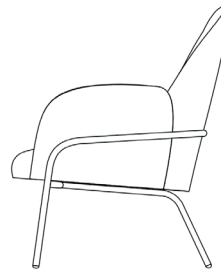

Variant	Fabric Required 140/150 cm	Width cm	Depth cm	Height cm	Seat height cm	Seat depth cm	Armrest height cm	Volume (m³)
1,5-seat with armrest + 1,5-seat without armrest + 1,5-seat with armrest	15.9	284	90	73	41	60	73	2.12
Chaise lounge large + 1-seat without armrest + 1,5-seat with armrest	16.8	261	127	73	41	60	73	2.33
Chaise lounge small + 1-seat without armrest + 1,5-seat without armrest + 1,5-seat with armrest	21.3	351	127	73	41	60	73	2.91
Chaise lounge large + 1,5-seat with armrest	12.3	199	120	73	41	60	73	1.81

Sling Armchair

Armchair in fabric/leather, with metal frame. Frame available in RAL 1013, 7021, 9005 and 9010. Designed with Note.

Price	C.O.M.	Cat A	Cat B	Cat C	Cat D	Cat E	Cat F	Cat G	Cat H	Cat I	Cat J	Sevilla	Vintage	Elmosoft/ Elmotique/ Elmovintage	Dunes/ Spectrum

Fabric/leather, with metal tube frame.

14715 14715 15155 15650 16340 17510 18200 19125 20570 21880 25985 18560 20880 21910 26905

Supplement other RAL classic color/pc, 1-4 pcs
1310

Supplement other RAL classic color/pc, 5-10 pcs
1135

Supplement other RAL classic color/pc >10 pcs
Ask for
quote

Variant	Fabric Required 140/150 cm	Width cm	Depth cm	Height cm	Seat height cm	Seat depth cm	Armrest height cm	Volume (m³)
Fabric/leather, with metal tube frame.	2.7	67	75	89	43	52	61	0.54