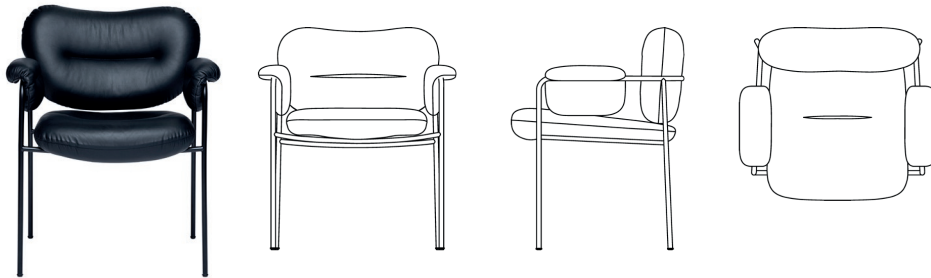

AB Evert Lindelöf.

Chairs

Bollo Dining Chair (previously Spisolini).....	3
Figurine Chair.....	3
Myko Chair.....	4

Sofas, Seating systems & Armchairs

Barba Club Chair (previously Barba Armchair).....	5
Barba Lounge Chair.....	5
Barba Club Sofa (previously Barba Sofa).....	6
Barba Lounge Sofa.....	6
Bollo Armchair.....	7
Boxlike.....	7
Embrace (previously Enclose & Embrace).....	8
Fragment Base Modules.....	9
Fragment Example Configurations.....	11
Mame Armchair.....	13
Niche Club Chair.....	13
Retreat Base Modules.....	14
Retreat 2,5-seat.....	15
Retreat Example Configurations.....	15
Sling Armchair.....	16
Sling Sofa.....	17
Socialclub.....	17
Tiki Armchair Small.....	18
Tiki Armchair Large.....	18
Tiki 2-seat.....	19
Tiki 3-seat.....	20
Tondo Lounge Chair.....	20
Tondo Armchair.....	21

Bollo Dining Chair (previously Spisolini)

Dining chair (previously Spisolini) in fabric/leather/sheepskin with metal base available in RAL 1013, 7021, 9005 and 9010. Designed with Andreas Engesvik.

Price	C.O.M.	Cat A	Cat B	Cat C	Cat D	Cat E	Cat F	Cat G	Cat H	Cat I	Cat J	Sheepskin	Sevilla	Vintage	Elmosoft/ Elmotique/ Elmovintage	Dunes/ Spectrum
Fabric/leather/sheepskin w. metal base.																
	12670	12670	12930	13225	13630	14325	14735	15285	16140	16915	19350	28735	15760	17175	17725	20755
Supplement other RAL classic color/pc, 1-4 pcs																
	1310															
Supplement other RAL classic color/pc, 5-10 pcs																
	1135															
Supplement other RAL classic color/pc >10 pcs																
	Ask for quote															
Variant	Fabric Required 140/150 cm	Width cm	Depth cm	Height cm	Seat height cm	Seat depth cm	Armrest height cm	Volume (m ³)								
Fabric/leather/sheepskin w. metal base.	1.6	64	64.5	79	47	46	66.5	0.37								