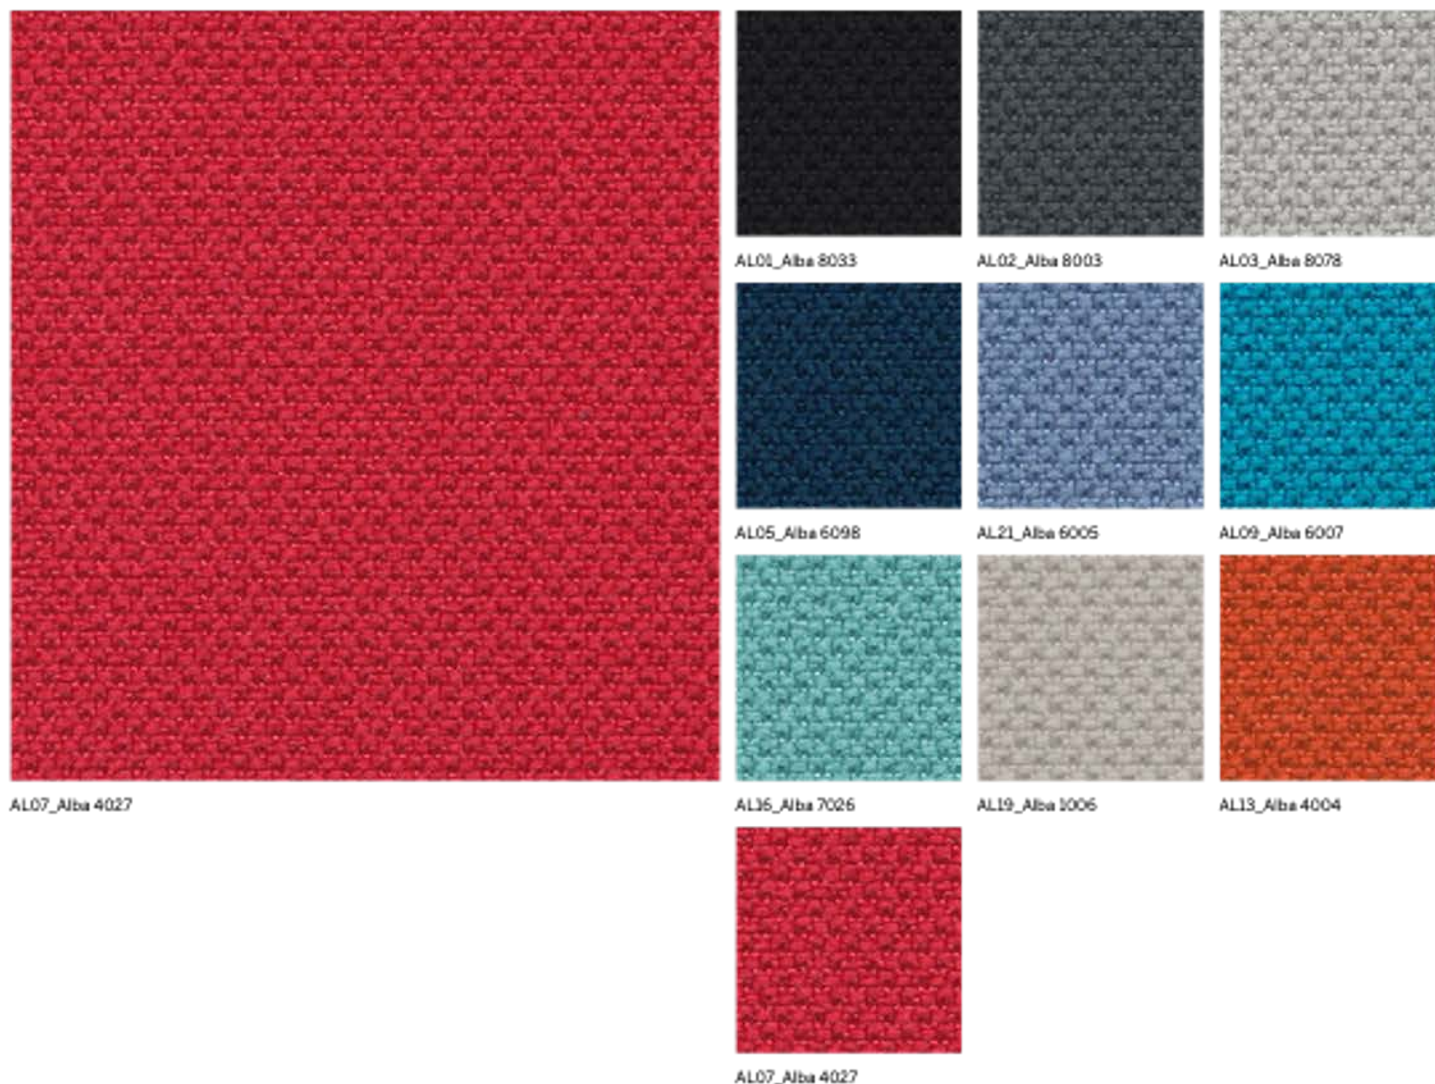

Tessuti / Fabrics / Gewebe / Tissus / Tejidos

AL
FiDiVi, Alba

sitland

25% Rabatt skall dras av angivna priser