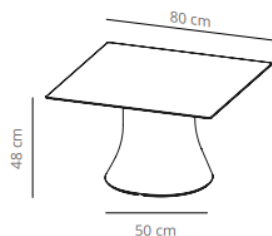

25% Rabatt skall dras av angivna priser

Table diameter 100

Table diameter 120

(x1) 59x55x58 cm (0.2 m³)
 (x1) 136x136x7 cm (0.13 m³)

CODE		FINISHES			
		BASE	TOP		
VCBCAD100B	CAD100B		stained	matt oak , ash (black)	9.454,00 SEK
VCBCAD100BL	CAD100BCN		compact laminate (black edge)	black or white	7.447,20 SEK
	CAD100BCB		compact laminate (white edge)	white	10.045,60 SEK
CODE		FINISHES			
		BASE	TOP		
VCBCAD120B	CAD120B		stained	matt oak , ash (black)	12.052,40 SEK
VCBCAD120BL	CAD120BCN		compact laminate (black edge)	black or white	10.556,00 SEK
	CAD120BCB		compact laminate (white edge)	white	14.140,40 SEK

25% Rabatt skall dras av angivna priser

Table 70x70

Table 80x80

Table 90x90

 (x1) 59x55x58 cm (0.2 m³)
 (x1) 96x96x7 cm (0.06 m³)

CODE		FINISHES			
		BASE	TOP		
VCBCAC70B	CAC70B		stained	matt oak , ash (black)	7.377,60 SEK
VCBCAC70BL	CAC70BCN		compact laminate (black edge)	black or white	6.623,60 SEK
	CAC70BCB		compact laminate (white edge)	white	7.342,80 SEK
CODE		FINISHES			
		BASE	TOP		
VCBCAC80B	CAC80B		stained	matt oak , ash (black)	8.421,60 SEK
VCBCAC80BL	CAC80BCN		compact laminate (black edge)	black or white	7.145,60 SEK
	CAC80BCB		compact laminate (white edge)	white	9.071,20 SEK
CODE		FINISHES			
		BASE	TOP		
		#jREF!			5.359,20 SEK
VCBCAC90B	CAC90B		stained	matt oak , ash (black)	9.674,40 SEK
VCBCAC90BL	CAC90BCN		compact laminate (black edge)	black or white	8.328,80 SEK
	CAC90BCB	compact laminate (white edge)	white	10.161,60 SEK	