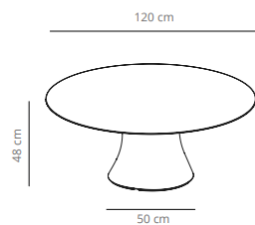

25% Rabatt skall dras av angivna priser

Table diameter 100

67.4 kg
 (x1) 59x55x89 cm (0.29 m³)
 (x1) 116x116x7 cm (0.09 m³)

Table diameter 120

96.6 kg
 (x1) 59x55x89cm (0.29 m³)
 (x1) 136x136x7 cm (0.13 m³)

25% Rabatt skall dras av angivna priser

Table diameter 80

42.1 kg
 (x1) 59x55x105 cm (0.34 m³)
 (x1) 96x96x7 cm (0.06 m³)

Table diameter 100

49.2 kg
 (x1) 59x55x105 cm (0.34 m³)
 (x1) 116x116x7 cm (0.08 m³)

25% Rabatt skall dras av angivna priser

Table diameter 60

Table diameter 70

Table diameter 80

CODE		FINISHES			
		BASE	TOP		
VCBCAD60B	CAD60B		stained	matt oak , ash (black)	6.252,40 SEK
VCBCAD60BL	CAD60BCN		compact laminate (black edge)	black or white	5.510,00 SEK
	CAD60BCB		compact laminate (white edge)	white	6.403,20 SEK
CODE		FINISHES			0,00 SEK
		BASE	TOP		
VCBCAD70BM	CAD70B		stained	matt oak , ash (black)	6.704,80 SEK
VCBCAD70BL	CAD70BCN		compact laminate (black edge)	black or white	5.800,00 SEK
	CAD70BCB		compact laminate (white edge)	white	6.994,80 SEK
CODE		FINISHES			
		BASE	TOP		
VCBCAD80B	CAD80B		stained	matt oak , ash (black)	7.076,00 SEK
VCBCAD80BL	CAD80BCN		compact laminate (black edge)	black or white	6.101,60 SEK
	CAD80BCB		compact laminate (white edge)	white	7.586,40 SEK

25% Rabatt skall dras av angivna priser

Table diameter 100

Table diameter 120

(x1) 59x55x58 cm (0.2 m³)
 (x1) 136x136x7 cm (0.13 m³)

CODE		FINISHES			
		BASE	TOP		
VCBCAD100B	CAD100B		stained	matt oak , ash (black)	9.454,00 SEK
VCBCAD100BL	CAD100BCN		compact laminate (black edge)	black or white	7.447,20 SEK
	CAD100BCB		compact laminate (white edge)	white	10.045,60 SEK
CODE		FINISHES			
		BASE	TOP		
VCBCAD120B	CAD120B		stained	matt oak , ash (black)	12.052,40 SEK
VCBCAD120BL	CAD120BCN		compact laminate (black edge)	black or white	10.556,00 SEK
	CAD120BCB		compact laminate (white edge)	white	14.140,40 SEK