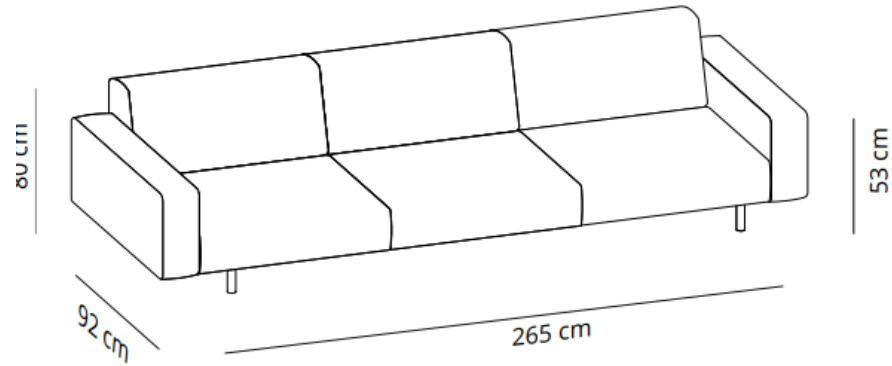

Composition 7

CODE		FINISHES		
-	COMPOSITION SOFÁ 7	smooth upholstery	G1 (T/C)	48.058,80 SEK
			G2	51.056,24 SEK
			G3	55.842,40 SEK
			G4	61.150,56 SEK
			G5	66.145,52 SEK
		soft upholstery	G1 (T/C)	53.348,40 SEK
			G2	56.311,04 SEK
			G3	62.419,60 SEK
			G4	67.901,76 SEK
			G5	73.627,52 SEK

25% Rabatt skall dras av angivna priser