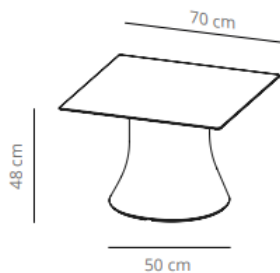

25% Rabatt skall dras av angivna priser

Table diameter 80

42.1 kg
 (x1) 59x55x105 cm (0.34 m³)
 (x1) 96x96x7 cm (0.06 m³)

Table diameter 100

49.2 kg
 (x1) 59x55x105 cm (0.34 m³)
 (x1) 116x116x7 cm (0.08 m³)

25% Rabatt skall dras av angivna priser

Table diameter 100

Table diameter 120

(x1) 59x55x58 cm (0.2 m³)
 (x1) 136x136x7 cm (0.13 m³)

CODE		FINISHES			
		BASE	TOP		
VCBCAD100B	CAD100B		stained	matt oak , ash (black)	9.454,00 SEK
VCBCAD100BL	CAD100BCN		compact laminate (black edge)	black or white	7.447,20 SEK
	CAD100BCB		compact laminate (white edge)	white	10.045,60 SEK
CODE		FINISHES			
		BASE	TOP		
VCBCAD120B	CAD120B		stained	matt oak , ash (black)	12.052,40 SEK
VCBCAD120BL	CAD120BCN		compact laminate (black edge)	black or white	10.556,00 SEK
	CAD120BCB		compact laminate (white edge)	white	14.140,40 SEK

25% Rabatt skall dras av angivna priser

Table 70x70

Table 80x80

Table 90x90

 (x1) 59x55x58 cm (0.2 m³)
 (x1) 96x96x7 cm (0.06 m³)

CODE		FINISHES			
		BASE	TOP		
VCBCAC70B	CAC70B		stained	matt oak , ash (black)	7.377,60 SEK
VCBCAC70BL	CAC70BCN		compact laminate (black edge)	black or white	6.623,60 SEK
	CAC70BCB		compact laminate (white edge)	white	7.342,80 SEK
CODE		FINISHES			
		BASE	TOP		
VCBCAC80B	CAC80B		stained	matt oak , ash (black)	8.421,60 SEK
VCBCAC80BL	CAC80BCN		compact laminate (black edge)	black or white	7.145,60 SEK
	CAC80BCB		compact laminate (white edge)	white	9.071,20 SEK
CODE		FINISHES			
		BASE	TOP		
		#jREF!			5.359,20 SEK
VCBCAC90B	CAC90B		stained	matt oak , ash (black)	9.674,40 SEK
VCBCAC90BL	CAC90BCN		compact laminate (black edge)	black or white	8.328,80 SEK
	CAC90BCB	compact laminate (white edge)	white	10.161,60 SEK	