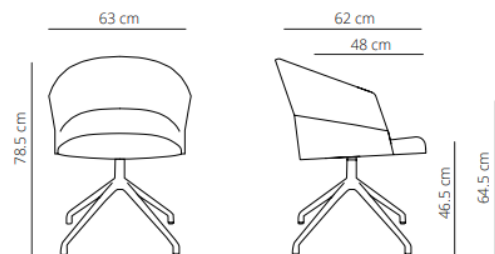

Smooth upholstery

15.3 kg
(x1) 66x64x86 cm (0.36 m³)