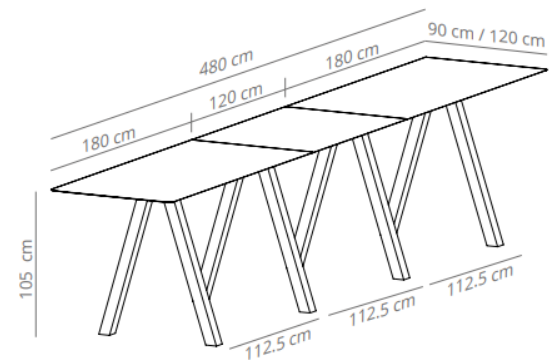

DOUBLE TABLE, 360CM, H105CM

FINISHES		CODE		CODE						
LEGS	TOP	WIDTH 120		WIDTH 90						
stained (oak): matt oak, cognac, ash or wenge	stained	TRMDROAB	59.125,20 SEK	VCBTRMDB	TRMDROB	49.833,60 SEK				
							lacquered microtexturized (beech):	Ash (black)	60.784,00 SEK	50.924,00 SEK

TRIPLE TABLE, 480CM, H105 CM

FINISHES		CODE		CODE						
LEGS	TOP	WIDTH 120		WIDTH 90						
stained (oak): matt oak, cognac, ash or wenge	stained	TRMTROAB	80.063,20 SEK	TRMTROB	TRMTROB	67.720,80 SEK				
							lacquered	Ash (black)	82.255,60 SEK	69.263,60 SEK

25% Rabatt skall dras av angivna priser