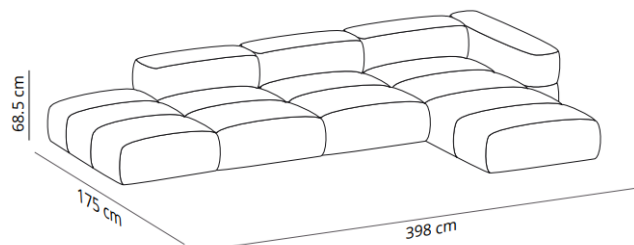

Composition 11

Composition 10