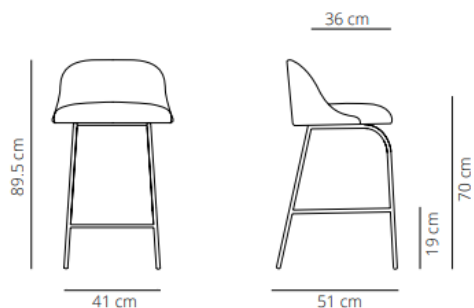

FIXED COUNTER STOOL BASE

Low backrest

12.4 kg
(x1) 57.5x53.5x110cm (0.33 m³)