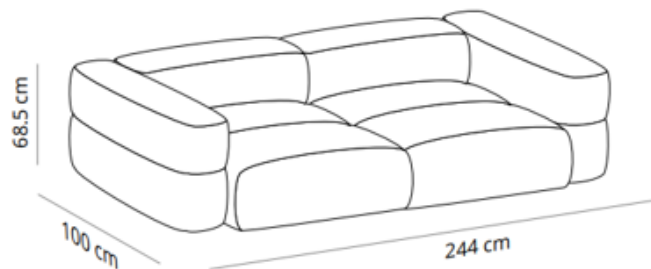

SAVINA SOFA: designed by Victor Carrasco

25% Rabatt skall dras av angivna priser

viccarbe

Composition 3

Composition 4

Composition 5

CODE		FINISHES	
VCBSAVCOMP3	COMPOSITION 3	G1(T/C)	33.060,00 SEK
		G2	36.424,00 SEK
		G3	42.595,20 SEK
		G4	48.998,40 SEK
		G5	55.703,20 SEK
		ECOALF	55.703,20 SEK