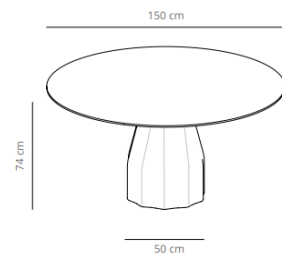

Table diameter 150

109 kg
(x1) 59x55x89cm (0.29 m³)
(x1) 178x166x7 cm (0.21 m³)

CODE		FINISHES			PUBLIC PRICE
		BASE	TOP		
VCBBUD10087	BUD100	white, black or taupe	stained	matt oak, ash (black)	761 €
VCBBUD10047	BUD100CN		compact laminate (black edge)	white or black	995 €
	BUD100CB		compact laminate (white edge)	white	995 €
					- SEK
CODE		FINISHES			PUBLIC PRICE
		BASE	TOP		
VCBBUD12087	BUD120	white, black or taupe	stained	matt oak, ash (black)	927 €
VCBBUD12047	BUD120CN		compact laminate (black edge)	white or black	1.191 €
	BUD120CB		compact laminate (white edge)	white	1.191 €
					- SEK
CODE		FINISHES			PUBLIC PRICE
		BASE	TOP		
VCBBUD15087	BUD150	white, black or taupe	stained	matt oak, ash (black)	1.160 €
VCBBUD15047	BUD150CN		compact laminate (black edge)	white or black	1.512 €
	BUD150CB		compact laminate (white edge)	white	1.512 €
					- SEK

25% Rabatt skall dras av angivna priser