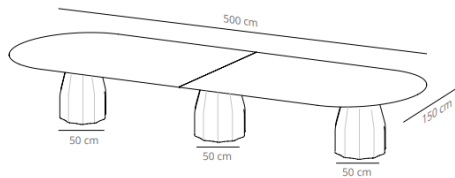

Table 500x150

📦 397 kg
📦 (x3) 59x55x89 cm (0.29 m³)
(x2) 281x176x10 cm (0.49 m³)

CODE		FINISHES			
		BASE	TOP		
VCBBUC24087	BUC240		stained	matt oak, ash (black)	- SEK
VCBBUC24047	BUC240CN	white, black or taupe	compact laminate (black edge)	white or black	24.116,40 SEK
	BUC240CB		compact laminate (white edge)	white	19.789,60 SEK
					- SEK
CODE		FINISHES			
		BASE	TOP		
VCBBUC30087	BUC300	white, black or taupe	stained	matt oak, ash (black)	- SEK
					39.892,40 SEK
					- SEK
CODE		FINISHES			
		BASE	TOP		
-	BUC500	white, black or taupe	stained	matt oak, ash (black)	- SEK
					54.798,40 SEK

25% Rabatt skall dras av angivna priser