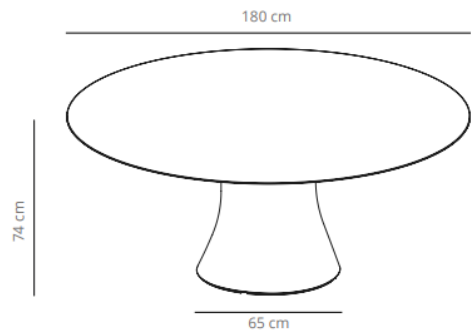

25% Rabatt skall dras av angivna priser

Table diameter 80

42.1 kg
 (x1) 59x55x105 cm (0.34 m³)
 (x1) 96x96x7 cm (0.06 m³)

Table diameter 100

49.2 kg
 (x1) 59x55x105 cm (0.34 m³)
 (x1) 116x116x7 cm (0.08 m³)

25% Rabatt skall dras av angivna priser

Table diameter 100

Table diameter 120

Table diameter 150

CODE		FINISHES			
		BASE	TOP		
VCBCAD100	CAD100		stained	matt oak , ash (black)	9.233,60 SEK
VCBCAD100L	CAD100CN		compact laminate (black edge)	black or white	7.737,20 SEK
	CAD100CB		compact laminate (white edge)	white	9.233,60 SEK
					0,00 SEK
CODE		FINISHES			
		BASE	TOP		
VCBCAD120	CAD120		stained	matt oak , ash (black)	12.284,40 SEK
VCBCAD100L	CAD120CN		compact laminate (black edge)	black or white	10.277,60 SEK
	CAD120CB		compact laminate (white edge)	white	12.052,40 SEK
CODE		FINISHES			
		BASE	TOP		
VCBCAD150	CAD150		stained	matt oak , ash (black)	17.713,20 SEK
VCBCAD150L	CAD150CN		compact laminate (black edge)	black or white	16.228,40 SEK
	CAD150CB		compact laminate (white edge)	white	18.455,60 SEK

25% Rabatt skall dras av angivna priser

Table diameter 180

153 kg
 (x1) 82x82x77 cm (0.5 m³)
 (x1)

Table diameter 200

(x1) 82x82x77 cm (0.5 m³)
 (x1)

CODE		FINISHES			
		BASE	TOP		
VCBCAD180	CAD180		stained	matt oak , ash (black)	23.362,40 SEK
VCBCAD180L	CAD180CN		compact laminate (black edge)	black or white	23.060,80 SEK
	CAD180CB		compact laminate (white edge)	white	34.974,00 SEK
CODE		FINISHES			
		BASE	TOP		
VCBCAD200	CAD200	#jREF!	stained	matt oak , ash (black)	29.313,20 SEK
					22.921,60 SEK