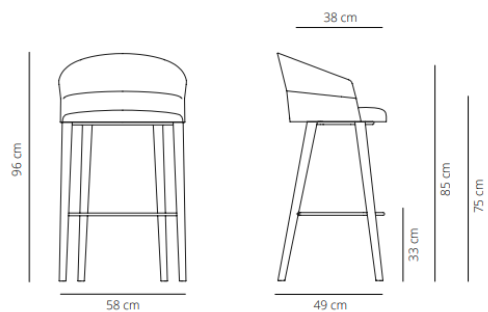

Smooth upholstery

10.1 kg
(x1) 106x62x57 cm (0.37 m³)

CODE		FINISHES		PUBLIC PRICE	- SEK
		STRUCTURE	UPHOLSTERY		
4 SOLID OAK LEGS COUNTER STOOL, SMOOTH	COT4MACO-1	matt oak, cognac, ash and wenge	G1 (T/C)	850 €	9.860,00 SEK
	COT4MACO-2		G2	888 €	10.300,80 SEK
	COT4MACO-3		G3	950 €	11.020,00 SEK
	COT4MACO-4		G4	1.021 €	11.843,60 SEK
	COT4MACO-5		G5	1.096 €	12.713,60 SEK
					- SEK
CODE		FINISHES		PUBLIC PRICE	- SEK
		STRUCTURE	UPHOLSTERY		
4 SOLID OAK LEGS BAR STOOL, SMOOTH	COT4MABAR-1	matt oak, cognac, ash and wenge	G1 (T/C)	850 €	9.860,00 SEK
	COT4MABAR-2		G2	888 €	10.300,80 SEK
	COT4MABAR-3		G3	950 €	11.020,00 SEK
	COT4MABAR-4		G4	1.021 €	11.843,60 SEK
	COT4MABAR-5		G5	1.096 €	12.713,60 SEK

25% Rabatt skall dras av angivna priser