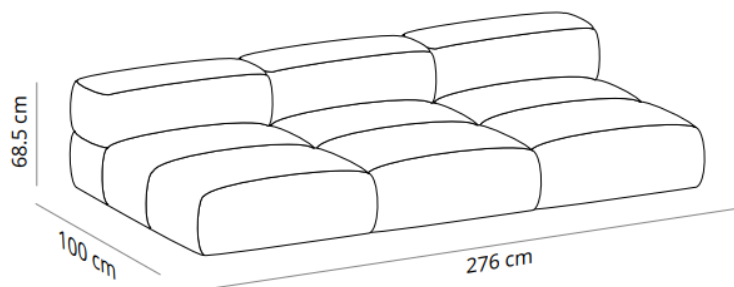

Composition 6