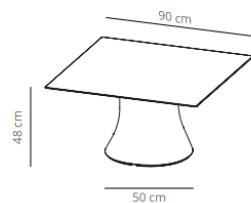

25% Rabatt skall dras av angivna priser

Table diameter 80

42.1 kg
 (x1) 59x55x105 cm (0.34 m³)
 (x1) 96x96x7 cm (0.06 m³)

Table diameter 100

49.2 kg
 (x1) 59x55x105 cm (0.34 m³)
 (x1) 116x116x7 cm (0.08 m³)

25% Rabatt skall dras av angivna priser

Table diameter 100

Table diameter 120

(x1) 59x55x58 cm (0.2 m³)
 (x1) 136x136x7 cm (0.13 m³)

CODE		FINISHES			
		BASE	TOP		
VCBCAD100B	CAD100B		stained	matt oak , ash (black)	9.454,00 SEK
VCBCAD100BL	CAD100BCN		compact laminate (black edge)	black or white	7.447,20 SEK
	CAD100BCB		compact laminate (white edge)	white	10.045,60 SEK
CODE		FINISHES			
		BASE	TOP		
VCBCAD120B	CAD120B		stained	matt oak , ash (black)	12.052,40 SEK
VCBCAD120BL	CAD120BCN		compact laminate (black edge)	black or white	10.556,00 SEK
	CAD120BCB		compact laminate (white edge)	white	14.140,40 SEK

25% Rabatt skall dras av angivna priser

Table 70x70

Table 80x80

Table 90x90

 (x1) 59x55x58 cm (0.2 m³)
 (x1) 96x96x7 cm (0.06 m³)

CODE		FINISHES			
		BASE	TOP		
VCBCAC70B	CAC70B		stained	matt oak , ash (black)	7.377,60 SEK
VCBCAC70BL	CAC70BCN		compact laminate (black edge)	black or white	6.623,60 SEK
	CAC70BCB		compact laminate (white edge)	white	7.342,80 SEK
CODE		FINISHES			
		BASE	TOP		
VCBCAC80B	CAC80B		stained	matt oak , ash (black)	8.421,60 SEK
VCBCAC80BL	CAC80BCN		compact laminate (black edge)	black or white	7.145,60 SEK
	CAC80BCB		compact laminate (white edge)	white	9.071,20 SEK
CODE		FINISHES			
		BASE	TOP		
		#jREF!			5.359,20 SEK
VCBCAC90B	CAC90B		stained	matt oak , ash (black)	9.674,40 SEK
VCBCAC90BL	CAC90BCN		compact laminate (black edge)	black or white	8.328,80 SEK
	CAC90BCB	compact laminate (white edge)	white	10.161,60 SEK	