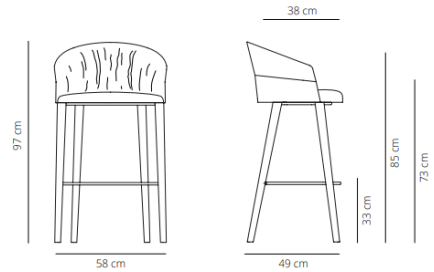

Soft upholstery

▲ 10.1 kg
📦 (x1) 106x62x57 cm (0.37 m³)

CODE		FINISHES		PUBLIC PRICE	- SEK
		STRUCTURE	UPHOLSTERY		
4 SOLID OAK LEGS COUNTER STOOL, SOFT	COT4MACOS-1	matt oak, cognac, ash and wenge	G1 (T/C)	957 €	11.101,20 SEK
	COT4MACOS-2		G2	991 €	11.495,60 SEK
	COT4MACOS-3		G3	1.069 €	12.400,40 SEK
	COT4MACOS-4		G4	1.150 €	13.340,00 SEK
	COT4MACOS-5		G5	1.223 €	14.186,80 SEK
					- SEK

CODE		FINISHES		PUBLIC PRICE	- SEK
		STRUCTURE	UPHOLSTERY		
4 SOLID OAK LEGS BAR STOOL, SOFT	COT4MABARS-1	matt oak, cognac, ash and wenge	G1 (T/C)	957 €	11.101,20 SEK
	COT4MABARS-2		G2	991 €	11.495,60 SEK
	COT4MABARS-3		G3	1.069 €	12.400,40 SEK
	COT4MABARS-4		G4	1.150 €	13.340,00 SEK
	COT4MABARS-5		G5	1.223 €	14.186,80 SEK

25% Rabatt skall dras av angivna priser