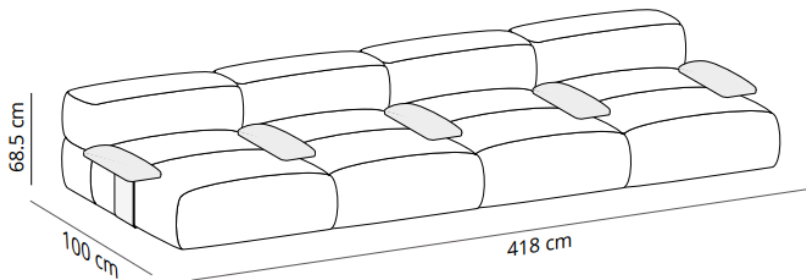

Composition 15

Composition 16