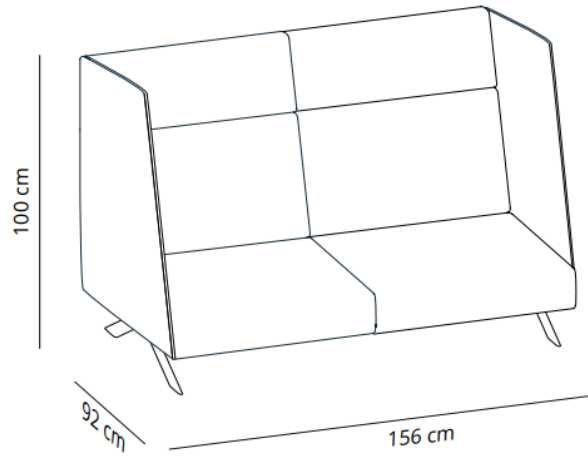

Composition 4

CODE		FINISHES		
VCBSISMPCOMP 4	COMPOSITION SOFÁ 5	smooth upholstery	G1 (T/C)	44.752,80 SEK
			G2	47.792,00 SEK
			G3	52.919,20 SEK
			G4	57.744,80 SEK
			G5	63.266,40 SEK
		soft upholstery	G1 (T/C)	48.557,60 SEK
			G2	52.014,40 SEK
			G3	57.420,00 SEK
			G4	62.848,80 SEK
			G5	68.973,60 SEK