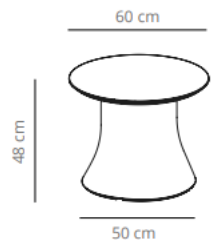

25% Rabatt skall dras av angivna priser

Table diameter 180

153 kg
 (x1) 82x82x77 cm (0.5 m³)
 (x1)

Table diameter 200

(x1) 82x82x77 cm (0.5 m³)
 (x1)

CODE		FINISHES			
		BASE	TOP		
VCBCAD180	CAD180		stained	matt oak , ash (black)	23.362,40 SEK
VCBCAD180L	CAD180CN		compact laminate (black edge)	black or white	23.060,80 SEK
	CAD180CB		compact laminate (white edge)	white	34.974,00 SEK
CODE		FINISHES			
		BASE	TOP		
VCBCAD200	CAD200	#jREF!	stained	matt oak , ash (black)	29.313,20 SEK
					22.921,60 SEK

25% Rabatt skall dras av angivna priser

Table diameter 60

Table diameter 70

Table diameter 80

CODE		FINISHES			
		BASE	TOP		
VCBCAD60B	CAD60B		stained	matt oak , ash (black)	6.252,40 SEK
VCBCAD60BL	CAD60BCN		compact laminate (black edge)	black or white	5.510,00 SEK
	CAD60BCB		compact laminate (white edge)	white	6.403,20 SEK
CODE		FINISHES			0,00 SEK
		BASE	TOP		
VCBCAD70BM	CAD70B		stained	matt oak , ash (black)	6.704,80 SEK
VCBCAD70BL	CAD70BCN		compact laminate (black edge)	black or white	5.800,00 SEK
	CAD70BCB		compact laminate (white edge)	white	6.994,80 SEK
CODE		FINISHES			
		BASE	TOP		
VCBCAD80B	CAD80B		stained	matt oak , ash (black)	7.076,00 SEK
VCBCAD80BL	CAD80BCN		compact laminate (black edge)	black or white	6.101,60 SEK
	CAD80BCB		compact laminate (white edge)	white	7.586,40 SEK

25% Rabatt skall dras av angivna priser

Table diameter 100

Table diameter 120

(x1) 59x55x58 cm (0.2 m³)
 (x1) 136x136x7 cm (0.13 m³)

CODE		FINISHES			
		BASE	TOP		
VCBCAD100B	CAD100B		stained	matt oak , ash (black)	9.454,00 SEK
VCBCAD100BL	CAD100BCN		compact laminate (black edge)	black or white	7.447,20 SEK
	CAD100BCB		compact laminate (white edge)	white	10.045,60 SEK
CODE		FINISHES			
		BASE	TOP		
VCBCAD120B	CAD120B		stained	matt oak , ash (black)	12.052,40 SEK
VCBCAD120BL	CAD120BCN		compact laminate (black edge)	black or white	10.556,00 SEK
	CAD120BCB		compact laminate (white edge)	white	14.140,40 SEK