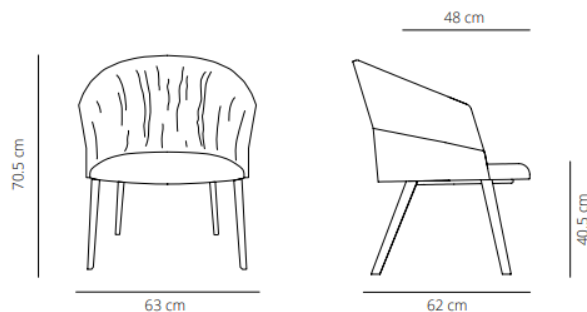

Soft upholstery

CODE		FINISHES		SEK
		STRUCTURE	UPHOLSTERY	
COPA LOUNGE WOODEN BASE, SMOOTH	COBUMA-1	matt oak, cognac, ash and wenge	G1 (T/C)	8.700,00 SEK
	COBUMA-2		G2	9.430,80 SEK
	COBUMA-3		G3	10.300,80 SEK
	COBUMA-4		G4	11.170,80 SEK
	COBUMA-5		G5	12.203,20 SEK
				- SEK
CODE		FINISHES		- SEK
		STRUCTURE	UPHOLSTERY	
COPA LOUNGE WOODEN BASE, SOFT	COBUMAS-1	matt oak, cognac, ash and wenge	G1 (T/C)	9.651,20 SEK
	COBUMAS-2		G2	10.045,60 SEK
	COBUMAS-3		G3	10.869,20 SEK
	COBUMAS-4		G4	11.878,40 SEK
	COBUMAS-5		G5	13.061,60 SEK

25% Rabatt skall dras av angivna priser