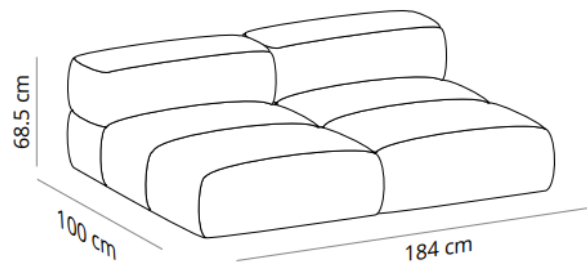

Composition 3

Composition 4