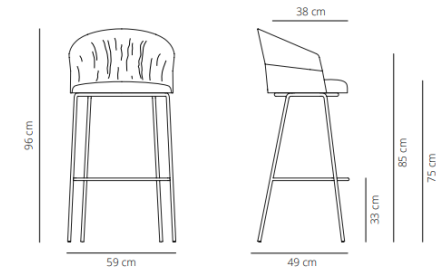

Soft upholstery

9.2 kg
(x1) 106x62x51 cm (0.33 m³)

CODE		FINISHES		PUBLIC PRICE	- SEK
		STRUCTURE	UPHOLSTERY		
FIXED COUNTER STOOL (4 METAL LEGS), SOFT	COT4MECOS-1	black or white	G1 (T/C)	659 €	7.644,40 SEK
	COT4MECOS-2		G2	704 €	8.166,40 SEK
	COT4MECOS-3		G3	784 €	9.094,40 SEK
	COT4MECOS-4		G4	862 €	9.999,20 SEK
	COT4MECOS-5		G5	945 €	10.962,00 SEK
					- SEK
CODE		FINISHES		PUBLIC PRICE	- SEK
		STRUCTURE	UPHOLSTERY		
FIXED BAR STOOL (4 METAL LEGS), SOFT	COT4MEBARS-1	black or white	G1 (T/C)	659 €	7.644,40 SEK
	COT4MEBARS-2		G2	704 €	8.166,40 SEK
	COT4MEBARS-3		G3	784 €	9.094,40 SEK
	COT4MEBARS-4		G4	862 €	9.999,20 SEK
	COT4MEBARS-5		G5	945 €	10.962,00 SEK

25% Rabatt skall dras av angivna priser