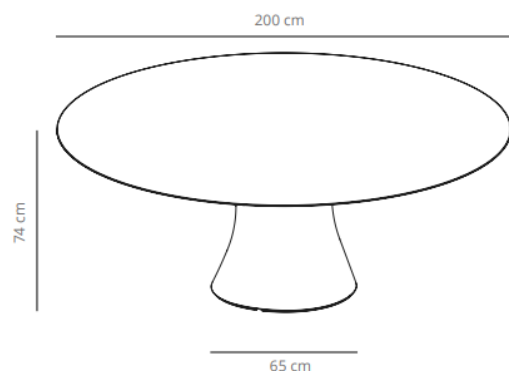

25% Rabatt skall dras av angivna priser

Table diameter 80

42.1 kg
 (x1) 59x55x105 cm (0.34 m³)
 (x1) 96x96x7 cm (0.06 m³)

Table diameter 100

49.2 kg
 (x1) 59x55x105 cm (0.34 m³)
 (x1) 116x116x7 cm (0.08 m³)

25% Rabatt skall dras av angivna priser

Table diameter 100

Table diameter 120

Table diameter 150

CODE		FINISHES			
		BASE	TOP		
VCBCAD100	CAD100		stained	matt oak , ash (black)	9.233,60 SEK
VCBCAD100L	CAD100CN		compact laminate (black edge)	black or white	7.737,20 SEK
	CAD100CB		compact laminate (white edge)	white	9.233,60 SEK
					0,00 SEK
CODE		FINISHES			
		BASE	TOP		
VCBCAD120	CAD120		stained	matt oak , ash (black)	12.284,40 SEK
VCBCAD100L	CAD120CN		compact laminate (black edge)	black or white	10.277,60 SEK
	CAD120CB		compact laminate (white edge)	white	12.052,40 SEK
CODE		FINISHES			
		BASE	TOP		
VCBCAD150	CAD150		stained	matt oak , ash (black)	17.713,20 SEK
VCBCAD150L	CAD150CN		compact laminate (black edge)	black or white	16.228,40 SEK
	CAD150CB		compact laminate (white edge)	white	18.455,60 SEK

25% Rabatt skall dras av angivna priser

Table diameter 180

153 kg
 (x1) 82x82x77 cm (0.5 m³)
 (x1)

Table diameter 200

(x1) 82x82x77 cm (0.5 m³)
 (x1)

CODE		FINISHES			
		BASE	TOP		
VCBCAD180	CAD180		stained	matt oak , ash (black)	23.362,40 SEK
VCBCAD180L	CAD180CN		compact laminate (black edge)	black or white	23.060,80 SEK
	CAD180CB		compact laminate (white edge)	white	34.974,00 SEK
CODE		FINISHES			
		BASE	TOP		
VCBCAD200	CAD200	#jREF!	stained	matt oak , ash (black)	29.313,20 SEK
					22.921,60 SEK