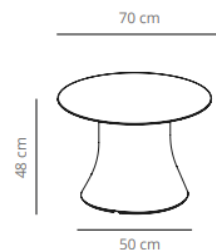

25% Rabatt skall dras av angivna priser

Table diameter 180

153 kg
 (x1) 82x82x77 cm (0.5 m³)
 (x1)

Table diameter 200

(x1) 82x82x77 cm (0.5 m³)
 (x1)

CODE		FINISHES			
		BASE	TOP		
VCBCAD180	CAD180		stained	matt oak , ash (black)	23.362,40 SEK
VCBCAD180L	CAD180CN		compact laminate (black edge)	black or white	23.060,80 SEK
	CAD180CB		compact laminate (white edge)	white	34.974,00 SEK
CODE		FINISHES			
		BASE	TOP		
VCBCAD200	CAD200	#jREF!	stained	matt oak , ash (black)	29.313,20 SEK
					22.921,60 SEK

25% Rabatt skall dras av angivna priser

Table diameter 60

Table diameter 70

Table diameter 80

CODE		FINISHES			
		BASE	TOP		
VCBCAD60B	CAD60B		stained	matt oak , ash (black)	6.252,40 SEK
VCBCAD60BL	CAD60BCN		compact laminate (black edge)	black or white	5.510,00 SEK
	CAD60BCB		compact laminate (white edge)	white	6.403,20 SEK
CODE		FINISHES			0,00 SEK
		BASE	TOP		
VCBCAD70BM	CAD70B		stained	matt oak , ash (black)	6.704,80 SEK
VCBCAD70BL	CAD70BCN		compact laminate (black edge)	black or white	5.800,00 SEK
	CAD70BCB		compact laminate (white edge)	white	6.994,80 SEK
CODE		FINISHES			
		BASE	TOP		
VCBCAD80B	CAD80B		stained	matt oak , ash (black)	7.076,00 SEK
VCBCAD80BL	CAD80BCN		compact laminate (black edge)	black or white	6.101,60 SEK
	CAD80BCB		compact laminate (white edge)	white	7.586,40 SEK

25% Rabatt skall dras av angivna priser

Table diameter 100

Table diameter 120

(x1) 59x55x58 cm (0.2 m³)
 (x1) 136x136x7 cm (0.13 m³)

CODE		FINISHES			
		BASE	TOP		
VCBCAD100B	CAD100B		stained	matt oak , ash (black)	9.454,00 SEK
VCBCAD100BL	CAD100BCN		compact laminate (black edge)	black or white	7.447,20 SEK
	CAD100BCB		compact laminate (white edge)	white	10.045,60 SEK
CODE		FINISHES			
		BASE	TOP		
VCBCAD120B	CAD120B		stained	matt oak , ash (black)	12.052,40 SEK
VCBCAD120BL	CAD120BCN		compact laminate (black edge)	black or white	10.556,00 SEK
	CAD120BCB		compact laminate (white edge)	white	14.140,40 SEK