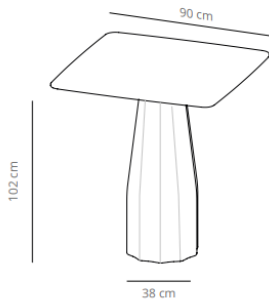

Table 90x90

CODE		FINISHES			
		BASE	TOP		
VCBBUC70H87	BUC70H	white, black or taupe	stained	matt oak, ash (black)	8.108,40 SEK
VCBBUC70H47	BUC70HCN		compact laminate (black edge)	white or black	8.827,60 SEK
	BUC70HCB		compact laminate (white edge)	white	8.827,60 SEK
					0,00 SEK
CODE		FINISHES			
		BASE	TOP		
VCBBUC80H87	BUC80H	white, black or taupe	stained	matt oak, ash (black)	9.071,20 SEK
VCBBUC80H47	BUC80HCN		compact laminate (black edge)	white or black	10.753,20 SEK
	BUC80HCB		compact laminate (white edge)	white	10.753,20 SEK
CODE		FINISHES			
		BASE	TOP		
VCBBUC90H87	BUC90H	white, black or taupe	stained	matt oak, ash (black)	9.929,60 SEK
VCBBUC90H47	BUC90HCN		compact laminate (black edge)	white or black	11.542,00 SEK
	BUC90HCB		compact laminate (white edge)	white	11.542,00 SEK

25% Rabatt skall dras av angivna priser