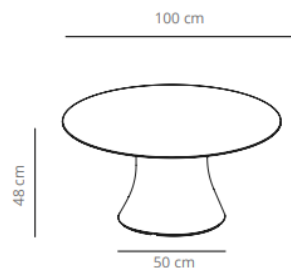

25% Rabatt skall dras av angivna priser

Table diameter 100

67.4 kg
 (x1) 59x55x89 cm (0.29 m³)
 (x1) 116x116x7 cm (0.09 m³)

Table diameter 120

96.6 kg
 (x1) 59x55x89cm (0.29 m³)
 (x1) 136x136x7 cm (0.13 m³)

25% Rabatt skall dras av angivna priser

Table diameter 80

42.1 kg
 (x1) 59x55x105 cm (0.34 m³)
 (x1) 96x96x7 cm (0.06 m³)

Table diameter 100

49.2 kg
 (x1) 59x55x105 cm (0.34 m³)
 (x1) 116x116x7 cm (0.08 m³)

25% Rabatt skall dras av angivna priser

Table diameter 60

Table diameter 70

Table diameter 80

CODE		FINISHES			
		BASE	TOP		
VCBCAD60B	CAD60B		stained	matt oak , ash (black)	6.252,40 SEK
VCBCAD60BL	CAD60BCN		compact laminate (black edge)	black or white	5.510,00 SEK
	CAD60BCB		compact laminate (white edge)	white	6.403,20 SEK
CODE		FINISHES			0,00 SEK
		BASE	TOP		
VCBCAD70BM	CAD70B		stained	matt oak , ash (black)	6.704,80 SEK
VCBCAD70BL	CAD70BCN		compact laminate (black edge)	black or white	5.800,00 SEK
	CAD70BCB		compact laminate (white edge)	white	6.994,80 SEK
CODE		FINISHES			
		BASE	TOP		
VCBCAD80B	CAD80B		stained	matt oak , ash (black)	7.076,00 SEK
VCBCAD80BL	CAD80BCN		compact laminate (black edge)	black or white	6.101,60 SEK
	CAD80BCB		compact laminate (white edge)	white	7.586,40 SEK

25% Rabatt skall dras av angivna priser

Table diameter 100

Table diameter 120

(x1) 59x55x58 cm (0.2 m³)
 (x1) 136x136x7 cm (0.13 m³)

CODE		FINISHES			
		BASE	TOP		
VCBCAD100B	CAD100B		stained	matt oak , ash (black)	9.454,00 SEK
VCBCAD100BL	CAD100BCN		compact laminate (black edge)	black or white	7.447,20 SEK
	CAD100BCB		compact laminate (white edge)	white	10.045,60 SEK
CODE		FINISHES			
		BASE	TOP		
VCBCAD120B	CAD120B		stained	matt oak , ash (black)	12.052,40 SEK
VCBCAD120BL	CAD120BCN		compact laminate (black edge)	black or white	10.556,00 SEK
	CAD120BCB		compact laminate (white edge)	white	14.140,40 SEK