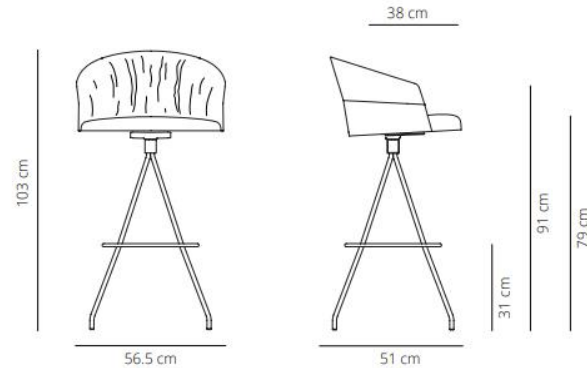

Soft upholstery

10.2 kg
(x1) 106x62x57 cm (0.37 m³)

CODE		FINISHES		PUBLIC PRICE	- SEK
		STRUCTURE	UPHOLSTERY		
SWIVEL COUNTER STOOL , SOFT	COTGCOS-1	black or white	G1 (T/C)	813 €	9.430,80 SEK
	COTGCOS-2		G2	860 €	9.976,00 SEK
	COTGCOS-3		G3	939 €	10.892,40 SEK
	COTGCOS-4		G4	1.012 €	11.739,20 SEK
	COTGCOS-5		G5	1.091 €	12.655,60 SEK
					- SEK
CODE		FINISHES		PUBLIC PRICE	- SEK
		STRUCTURE	UPHOLSTERY		
SWIVEL BAR STOOL , SOFT	COTGBARS-1	black or white	G1 (T/C)	813 €	9.430,80 SEK
	COTGBARS-2		G2	860 €	9.976,00 SEK
	COTGBARS-3		G3	939 €	10.892,40 SEK
	COTGBARS-4		G4	1.012 €	11.739,20 SEK
	COTGBARS-5		G5	1.091 €	12.655,60 SEK

25% Rabatt skall dras av angivna priser