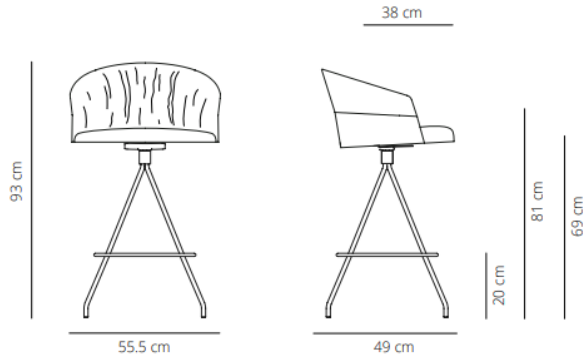

Soft upholstery

9.8 kg
(x1) 100x62x57 cm (0.35 m³)