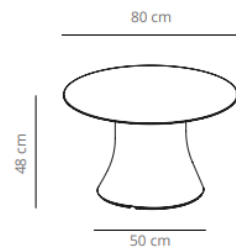

25% Rabatt skall dras av angivna priser

Table diameter 180

153 kg
 (x1) 82x82x77 cm (0.5 m³)
 (x1)

Table diameter 200

(x1) 82x82x77 cm (0.5 m³)
 (x1)

CODE		FINISHES			
		BASE	TOP		
VCBCAD180	CAD180		stained	matt oak , ash (black)	23.362,40 SEK
VCBCAD180L	CAD180CN		compact laminate (black edge)	black or white	23.060,80 SEK
	CAD180CB		compact laminate (white edge)	white	34.974,00 SEK
CODE		FINISHES			
		BASE	TOP		
VCBCAD200	CAD200	#jREF!	stained	matt oak , ash (black)	29.313,20 SEK
					22.921,60 SEK

25% Rabatt skall dras av angivna priser

Table diameter 60

Table diameter 70

Table diameter 80

CODE		FINISHES			
		BASE	TOP		
VCBCAD60B	CAD60B		stained	matt oak , ash (black)	6.252,40 SEK
VCBCAD60BL	CAD60BCN		compact laminate (black edge)	black or white	5.510,00 SEK
	CAD60BCB		compact laminate (white edge)	white	6.403,20 SEK
CODE		FINISHES			0,00 SEK
		BASE	TOP		
VCBCAD70BM	CAD70B		stained	matt oak , ash (black)	6.704,80 SEK
VCBCAD70BL	CAD70BCN		compact laminate (black edge)	black or white	5.800,00 SEK
	CAD70BCB		compact laminate (white edge)	white	6.994,80 SEK
CODE		FINISHES			
		BASE	TOP		
VCBCAD80B	CAD80B		stained	matt oak , ash (black)	7.076,00 SEK
VCBCAD80BL	CAD80BCN		compact laminate (black edge)	black or white	6.101,60 SEK
	CAD80BCB		compact laminate (white edge)	white	7.586,40 SEK

25% Rabatt skall dras av angivna priser

Table diameter 100

Table diameter 120

(x1) 59x55x58 cm (0.2 m³)
 (x1) 136x136x7 cm (0.13 m³)

CODE		FINISHES			
		BASE	TOP		
VCBCAD100B	CAD100B		stained	matt oak , ash (black)	9.454,00 SEK
VCBCAD100BL	CAD100BCN		compact laminate (black edge)	black or white	7.447,20 SEK
	CAD100BCB		compact laminate (white edge)	white	10.045,60 SEK
CODE		FINISHES			
		BASE	TOP		
VCBCAD120B	CAD120B		stained	matt oak , ash (black)	12.052,40 SEK
VCBCAD120BL	CAD120BCN		compact laminate (black edge)	black or white	10.556,00 SEK
	CAD120BCB		compact laminate (white edge)	white	14.140,40 SEK