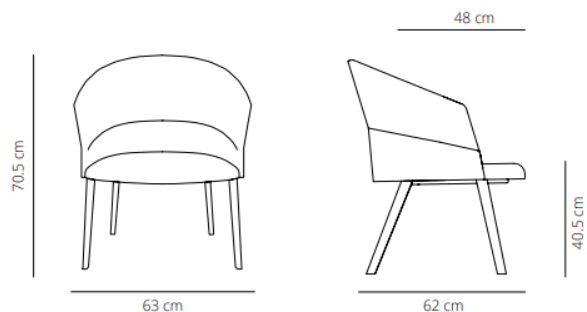

Smooth upholstery

10.1 kg

(x1) 77x70x69 cm (0.37 m³)