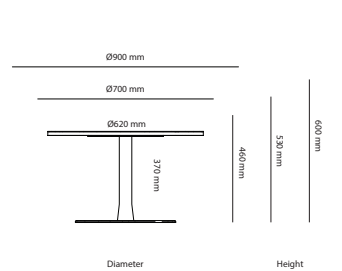

Radius

SURFACE LAYER/COLOUR

Desktop	HPL	Laminate	Veneer	Stained Veneer	Solid	Marble
Beige	White	White	Birch	White Ash	Ash	Bianco Carrara
Light grey	Light grey	Light grey	Oak	Black	Oak	Verde Guatemala
Black	Dark grey	Dark grey				Emperador Dark
	Black					

All other materials and colors are offered separately