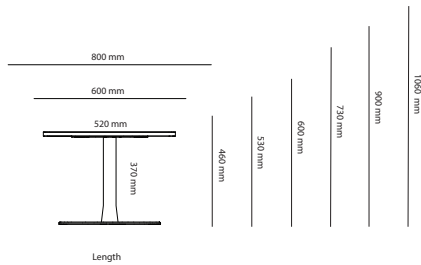

CONE

23% rabatt ska dras av på angivna priser

Square/Rectangle