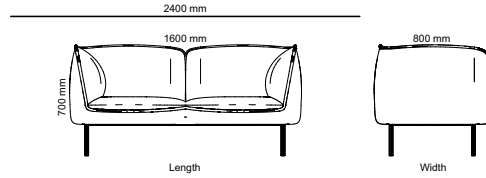

Divided 2-seated & 3-seated sofa