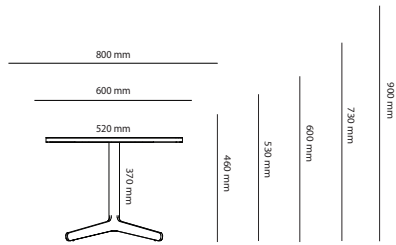

23% rabatt ska dras av på angivna priser

FEATHER TABLE

Length

Height