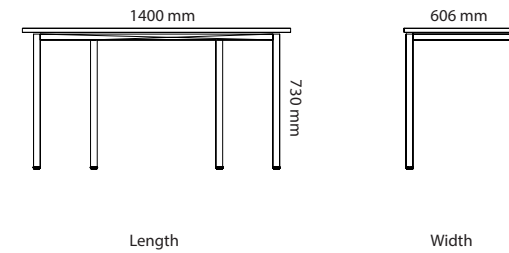

Trapezium table

SURFACE LAYER/COLOUR

Desktop	Laminate	Veneer
Beige	White	Birch
Light grey	Light grey	
Black	Dark grey	

All other materials and colors are offered separately