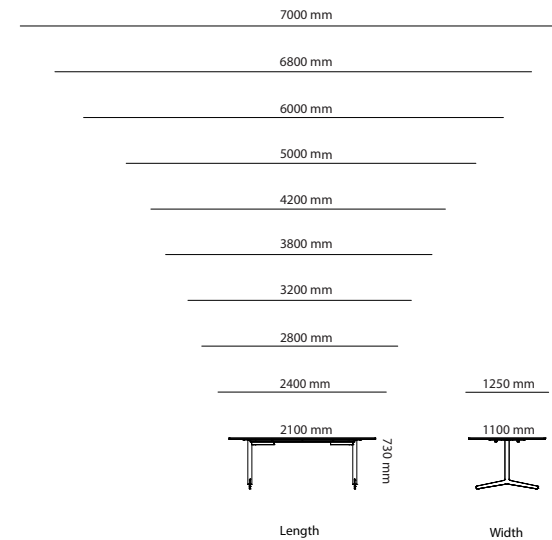

With round corner

SURFACE LAYER/COLOUR

Desktop	HPL	Veneer (Up to 1100 mm width)	Stained Veneer (Up to 1100 mm width)
	White		
Beige	Light grey		
Light grey	Dark grey	Birch	White Ash
Black	Black	Oak	Black
All other materials and colors are offered separately