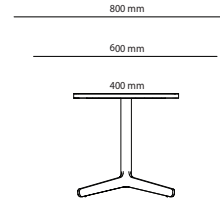

Width

Square/Rectangle