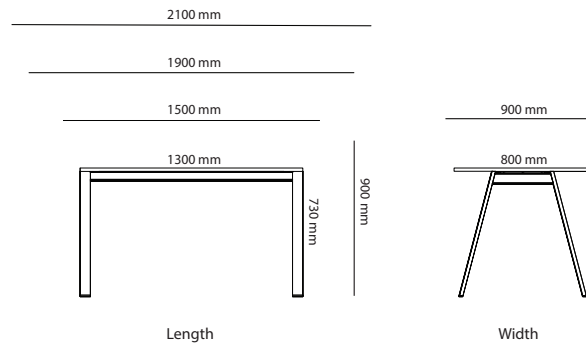

Piece Light

Laminate	Desktop	HPL	Veneer	Stained Veneer
White	Beige	White	Birch	White Ash
Light grey	Light grey	Light grey	Oak	Black
Dark grey	Black	Dark grey		
		Black		

All other materials and colors are offered separately