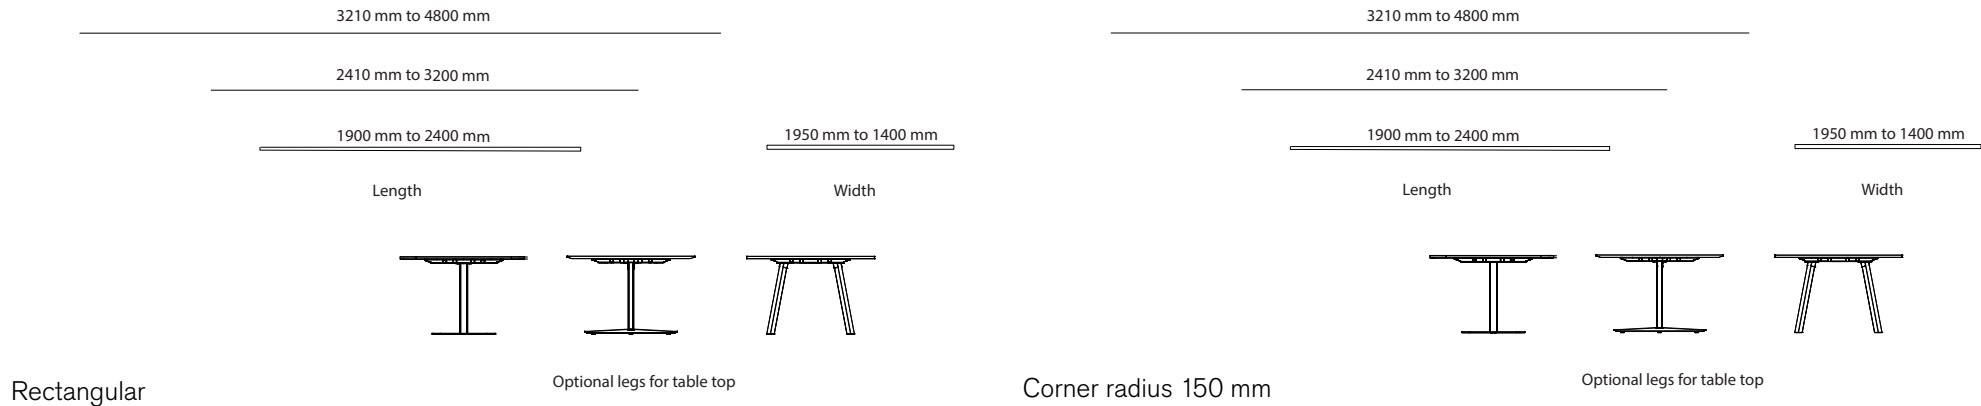

23% rabatt ska dras av på angivna priser

CHOICE CONFERENCE

SURFACE LAYER/COLOR

Desktop	HPL (High pressure laminate)	Veneer	Laminate
Mushroom (4176)	Group 1 White	Birch	Group 1 White
Pebble (4175)	Light Grey	Oak natural	Light Grey
Pewter (4155)	Dark Grey	Oak white glazed	Dark Grey
Nero (4023)	Black	Ash white glazed	Group 2 Beech
Charcoal (4166)	Group 2 Black anti fingerprint	Black stained	Birch
Smokey Blue (4179)	Beech		Oak
Mauve (4172)	Birch		Oak White glazed
Ash (4132)	Oak		Ash White glazed
Conifer (4174)	Oak White glazed		Black stained Woodgrain
Burgundy (4154)	Ash White glazed		
	Black stained Woodgrain		

All other materials and colors are offered separately