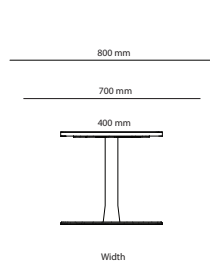

CONE

23% rabatt ska dras av på angivna priser

Round

SURFACE LAYER/COLOUR

Desktop	HPL	Laminate	Veneer	Stained Veneer	Solid	Marble
Beige	White	White	Birch	White Ash	Ash	Bianco Carrara
Light grey	Light grey	Light grey	Oak	Black	Oak	Verde Guatemala
Black	Dark grey	Dark grey				Emperador Dark
	Black					

All other materials and colors are offered separately