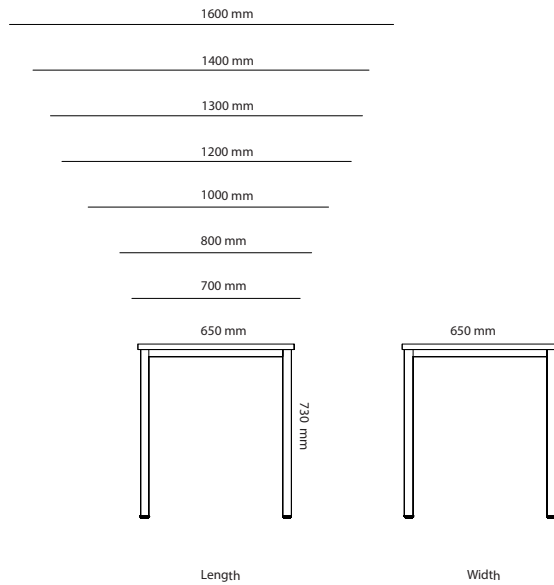

23% rabatt ska dras av på angivna priser

COLLEGE

Table