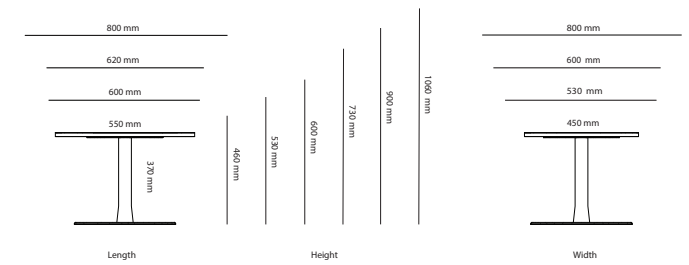

Radius

SURFACE LAYER/COLOUR

Desktop	HPL	Laminate	Veneer	Stained Veneer	Solid	Marble
Beige	White	White	Birch	White Ash	Ash	Bianco Carrara
Light grey	Light grey	Light grey	Oak	Black	Oak	Verde Guatemala
Black	Dark grey	Dark grey				Emperador Dark
	Black					

All other materials and colors are offered separately