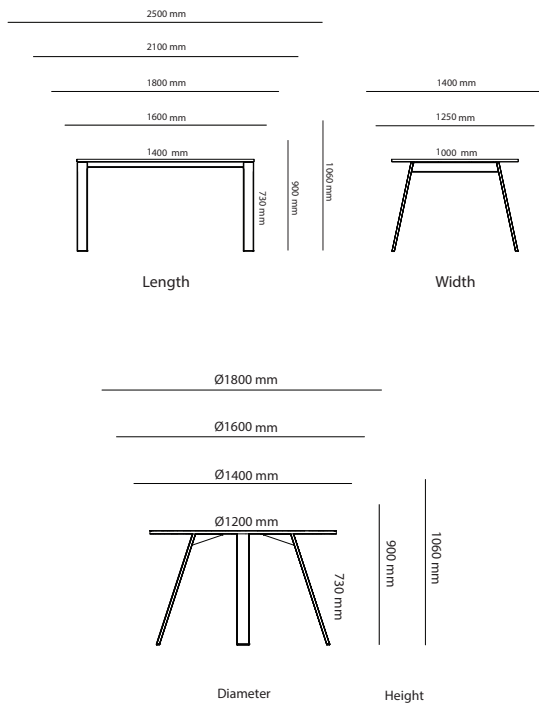

23% rabatt ska dras av på angivna priser

PIECE

Piece

SURFACE LAYER/COLOUR

Laminate	Desktop	HPL	Veneer	Stained Veneer
Beige	White	Birch	White Ash	
Light grey	Light grey	Oak	Black	
Black	Dark grey			
	Black			

All other materials and colors are offered separately