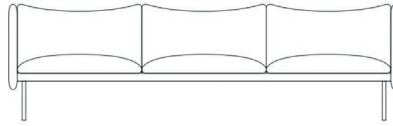

Tiki 3-seat

3-seat sofa in fixed fabric/leather cover, with metal tube frame. Frame available in RAL 1013, 7021, 9005 and 9010. Designed with Andreas Engesvik.