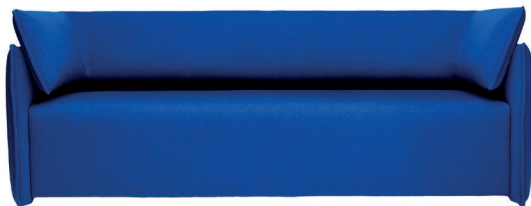

C.O.M.	Cat A	Cat B	Cat C	Cat D	Cat E	Cat F	Cat G	Cat H	Cat I	Cat J

2-seat

26450	26450	27820	29395	31550	35240	37420	40330	44870	49000	61925

3-seat

33655	33655	35220	37015	39475	43685	46170	49500	54680	59385	74140

Variant	Fabric Required 140/150 cm	Width cm	Depth cm	Height cm	Seat height cm	Seat depth cm	Armrest height cm	Volume (m³)
2-seat	8.5	170	78	80	43	54	80	1.1
3-seat	9.7	215	78	80	43	54	80	1.4