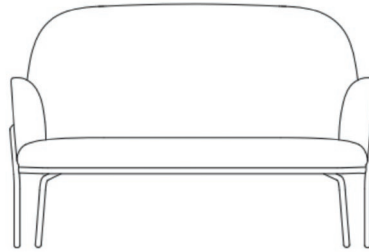

Sling Sofa

Sofa in fabric/leather, with metal frame. Frame available in RAL 1013, 7021, 9005 and 9010. Designed with Note.

Price	C.O.M.	Cat A	Cat B	Cat C	Cat D	Cat E	Cat F	Cat G	Cat H	Cat I	Cat J	Sevilla	Vintage	Elmosoft/ Elmotique/ Elmovintage	Dunes/ Spectrum
Fabric/leather, with metal tube frame.															
	21645	21645	22275	22995	23985	25680	26680	28015	30100	31990	37925	26945	30270	31745	38905
Supplement other RAL classic color/pc, 1-4 pcs															
	2620														
Supplement other RAL classic color/pc, 5-10 pcs															
	2275														
Supplement other RAL classic color/pc >10 pcs															
	Ask for quote														

Variant	Fabric Required 140/150 cm	Width cm	Depth cm	Height cm	Seat height cm	Seat depth cm	Armrest height cm	Volume (m³)
Fabric/leather, with metal tube frame.	3.9	125	75	89	43	52	61	1

Socialclub

An easy chair with a generous size and welcoming aesthetic. Available in two sizes. The Socialclub High, with high back and sides, creates a zone of relaxation, but can also be opened up on each side for a more inviting expression. Designed with Anna von Schewen.