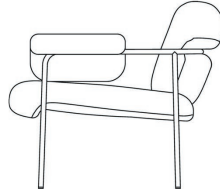

Bollo Armchair

Armchair in fabric/leather/sheepskin with metal base available in RAL 1013, 7021, 9005 and 9010. Designed with Andreas Engesvik.

Price	C.O.M.	Cat A	Cat B	Cat C	Cat D	Cat E	Cat F	Cat G	Cat H	Cat I	Cat J	Sheepskin	Sevilla	Vintage	Elmosoft/ Elmotique/ Elmovintage	Dunes/ Spectrum

Fabric/leather/sheepskin and metal base.

16135	16135	16520	16965	17575	18615	19230	20055	21335	22500	26150	31655	20870	22910	23855	28250

Supplement other RAL classic color/pc, 1-4 pcs

1310

Supplement other RAL classic color/pc, 5-10 pcs

1135

Supplement other RAL classic color/pc >10 pcs

Ask for
quote

Variant	Fabric Required 140/150 cm	Width cm	Depth cm	Height cm	Seat height cm	Seat depth cm	Armrest height cm	Volume (m³)
Fabric/leather/sheepskin and metal base.	2.4	81	81	71	42.5	54	62	0.5

Boxlike

A versatile sofa with a tight footprint and supportive seating position. Available in two sizes. Designed with Anna von Schewen.