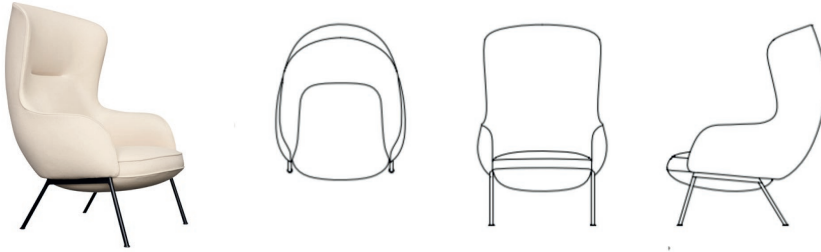

Mame Armchair

Armchair with fixed fabric and metal legs in RAL 9005. Designed with Luca Nichetto.

C.O.M.	Cat A	Cat B	Cat C	Cat D	Cat E	Cat F	Cat G	Cat H	Cat I	Cat J
Fixed fabric, metal legs.										
27990	27990	28590	29270	30210	31815	32765	34035	36010	37805	43435

Variant	Fabric Required 140/150 cm	Width cm	Depth cm	Height cm	Seat height cm	Seat depth cm	Volume (m³)
Fixed fabric, metal legs.	3.7	79	96	120	43	60	1.3

Niche Club Chair

Club chair with metal Legs and fabric/leather cover. Adjustable feet. Legs available in RAL 1013, 7021, 9005 and 9010. Designed with TAF Studio.