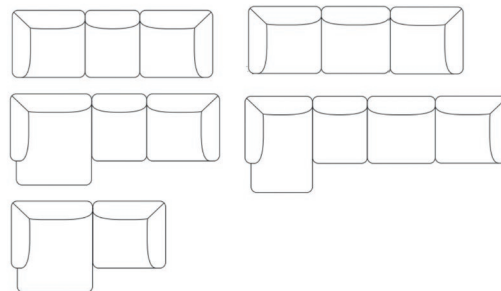

C.O.M.	Cat A	Cat B	Cat C	Cat D	Cat E	Cat F	Cat G	Cat H	Cat I	Cat J	Sevilla	Vintage	Elmosoft/ Elmotique/ Elmovintage	Dunes/ Spectrum
1,5-seat with armrest + 1-seat without armrest + 1,5-seat with armrest														
59665	59665	62230	65165	69205	76105	80180	85630	94120	101840	126025	104800	122265	132520	170675
1,5-seat with armrest + 1,5-seat without armrest + 1,5-seat with armrest														
60210	60210	62775	65715	69750	76650	80725	86175	94670	102385	126570	106510	124035	134380	172675
Chaise lounge large + 1-seat without armrest + 1,5-seat with armrest														
65045	65045	67755	70860	75125	82415	86720	92480	101455	109610	135165	111915	129845	140435	179615
Chaise lounge small + 1-seat without armrest + 1,5-seat without armrest + 1,5-seat with armrest														
81545	81545	84985	88920	94330	103570	109030	116335	127710	138050	170450	140615	163470	176195	225970
Chaise lounge large + 1,5-seat with armrest														
48605	48605	50590	52865	55985	61325	64475	68695	75265	81235	99945	84925	97990	106535	135260

Variant	Fabric Required 140/150 cm	Width cm	Depth cm	Height cm	Seat height cm	Seat depth cm	Armrest height cm	Volume (m³)
1,5-seat with armrest + 1-seat without armrest + 1,5-seat with armrest	15.9	268	90	73	41	60	73	1.98