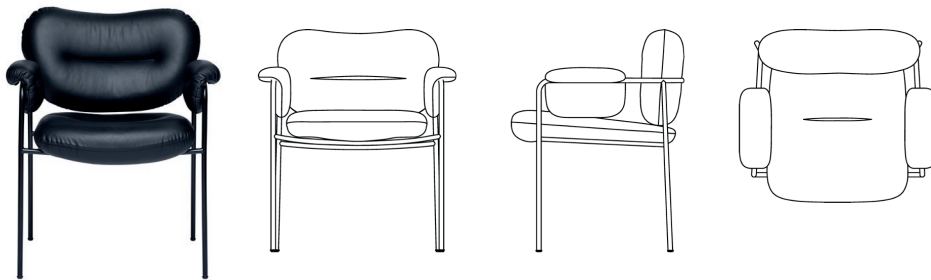

### Bollo Dining Chair (previously Spisolini)

Dining chair (previously Spisolini) in fabric/leather/sheepskin with metal base available in RAL 1013, 7021, 9005 and 9010. Designed with Andreas Engesvik.