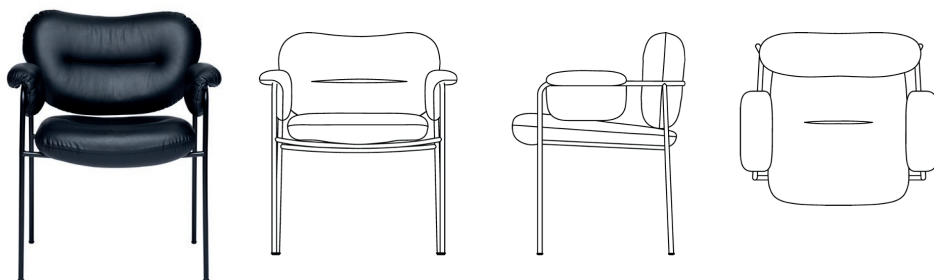

20 % rabatt ska dras av på angivna priser.

Chairs

- Bollo Dining Chair (previously Spisolini)
- Figurine Chair
- Myko Chair

Sofas, Seating systems & Armchairs

- Barba Club Chair (previously Barba Armchair)
- Barba Lounge Chair
- Barba Club Sofa (previously Barba Sofa)
- Barba Lounge Sofa
- Bollo Armchair
- Boxlike
- Embrace (previously Enclose & Embrace)
- Fragment Base Modules
- Fragment Example Configurations
- Mame Armchair
- Niche Club Chair
- Retreat Base Modules
- Retreat 2,5-seat
- Retreat Example Configurations
- Sling Armchair
- Sling Sofa
- Socialclub
- Tiki Armchair Small
- Tiki Armchair Large
- Tiki 2-seat
- Tiki 3-seat
- Tondo Lounge Chair
- Tondo Armchair

20 % rabatt ska dras av på angivna priser.

Bollo Dining Chair (previously Spisolini)

Dining chair (previously Spisolini) in fabric/leather/sheepskin with metal base available in RAL 1013, 7021, 9005 and 9010. Designed with Andreas Engesvik.