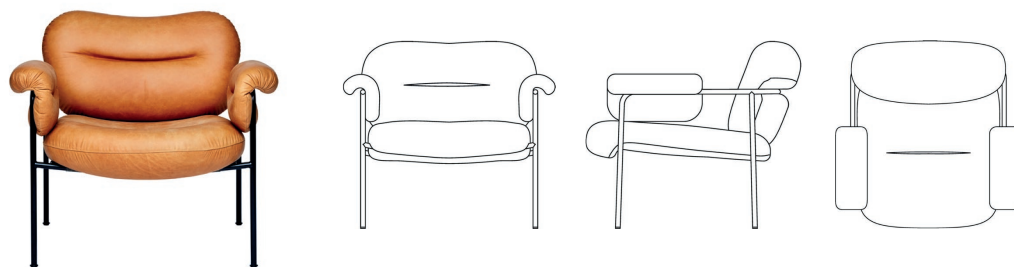

Bollo Armchair

Armchair in fabric/leather/sheepskin with metal base available in RAL 1013, 7021, 9005 and 9010. Designed with Andreas Engesvik.

Price	C.O.M.	Cat A	Cat B	Cat C	Cat D	Cat E	Cat F	Cat G	Cat H	Cat I	Cat J	Sheepskin	Sevilla	Vintage	Elmosoft/ Elmotique/ Elmovintage	Dunes/ Spectrum
Fabric/leather/sheepskin and metal base.																
	16135	16135	16520	16965	17575	18615	19230	20055	21335	22500	26150	31655	20870	22910	23855	28250
Supplement other RAL classic color/pc, 1-4 pcs																
	1310															
Supplement other RAL classic color/pc, 5-10 pcs																
	1135															
Supplement other RAL classic color/pc >10 pcs																
	Ask for quote															
Variant	Fabric Required 140/150 cm	Width cm	Depth cm	Height cm	Seat height cm	Seat depth cm	Armrest height cm	Volume (m³)								
Fabric/leather/sheepskin and metal base.	2.4	81	81	71	42.5	54	62	0.5								

Boxlike

A versatile sofa with a tight footprint and supportive seating position. Available in two sizes. Designed with Anna von Schewen.