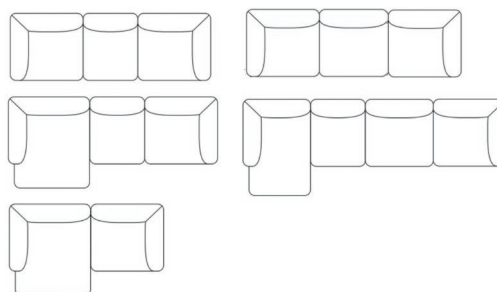

C.O.M.	Cat A	Cat B	Cat C	Cat D	Cat E	Cat F	Cat G	Cat H	Cat I	Cat J	Sevilla	Vintage	Elmosoft/ Elmotique/ Elmovintage	Dunes/ Spectrum
1,5-seat with armrest + 1-seat without armrest + 1,5-seat with armrest														
59665	59665	62230	65165	69205	76105	80180	85630	94120	101840	126025	104800	122265	132520	170675
1,5-seat with armrest + 1,5-seat without armrest + 1,5-seat with armrest														
60210	60210	62775	65715	69750	76650	80725	86175	94670	102385	126570	106510	124035	134380	172675
Chaise lounge large + 1-seat without armrest + 1,5-seat with armrest														
65045	65045	67755	70860	75125	82415	86720	92480	101455	109610	135165	111915	129845	140435	179615
Chaise lounge small + 1-seat without armrest + 1,5-seat without armrest + 1,5-seat with armrest														
81545	81545	84985	88920	94330	103570	109030	116335	127710	138050	170450	140615	163470	176195	225970
Chaise lounge large + 1,5-seat with armrest														
48605	48605	50590	52865	55985	61325	64475	68695	75265	81235	99945	84925	97990	106535	135260

Variant	Fabric Required 140/150 cm	Width cm	Depth cm	Height cm	Seat height cm	Seat depth cm	Armrest height cm	Volume (m³)
1,5-seat with armrest + 1-seat without armrest + 1,5-seat with armrest	15.9	268	90	73	41	60	73	1.98

20 % rabatt ska dras av på angivna priser.