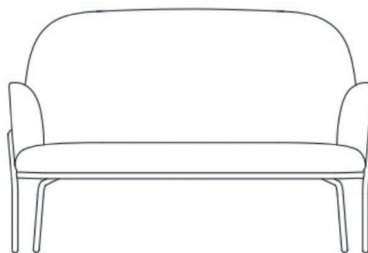

Sling Sofa

Sofa in fabric/leather, with metal frame. Frame available in RAL 1013, 7021, 9005 and 9010. Designed with Note.

Price	C.O.M.	Cat A	Cat B	Cat C	Cat D	Cat E	Cat F	Cat G	Cat H	Cat I	Cat J	Sevilla	Vintage	Elmosoft/ Elmotique/ Elmovintage	Dunes/ Spectrum
Fabric/leather, with metal tube frame.															
	21645	21645	22275	22995	23985	25680	26680	28015	30100	31990	37925	26945	30270	31745	38905
Supplement other RAL classic color/pc, 1-4 pcs															
	2620														
Supplement other RAL classic color/pc, 5-10 pcs															
	2275														
Supplement other RAL classic color/pc >10 pcs															
	Ask for quote														

Variant	Fabric Required 140/150 cm	Width cm	Depth cm	Height cm	Seat height cm	Seat depth cm	Armrest height cm	Volume (m³)
Fabric/leather, with metal tube frame.	3.9	125	75	89	43	52	61	1

Socialclub

An easy chair with a generous size and welcoming aesthetic. Available in two sizes. The Socialclub High, with high back and sides, creates a zone of relaxation, but can also be opened up on each side for a more inviting expression. Designed with Anna von Schewen.