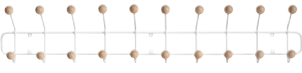

501400
Bill Horizontal L white