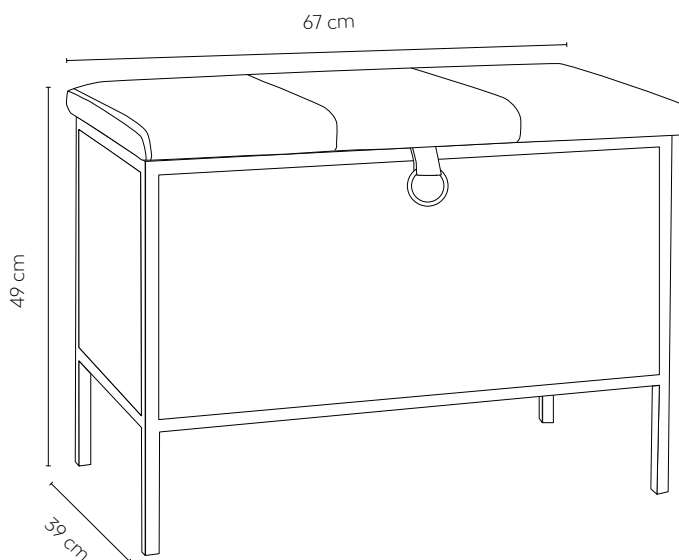

SEK RRP ex VAT
407201 black/black	7 996 kr
407212 black/ vintage cognac	7 996 kr
407213 white/ vintage cognac	7 996 kr

20 % rabatt ska dras av på angivna priser.