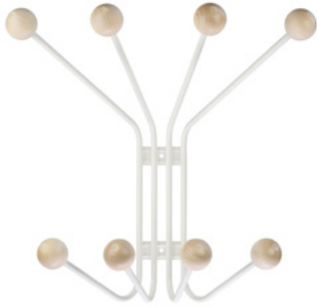

501000
Bill S white

501001
Bill S black

501026
Bill S silk grey

Product type: Hooks / Hanger
Designer: Louise Hederström
Design year: 2006
Country of origin: Sweden

Material: Powder coated metal wire (100% recycled), birch knobs
Colours metal: White, black, silk grey
Colours knobs: Birch, black