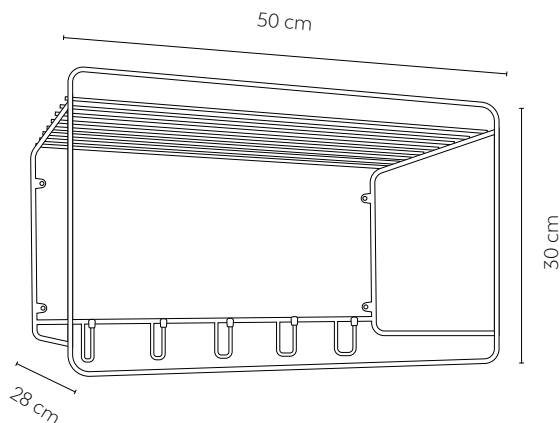

Material: Powder coated metal wire (100% recycled)
 Colours: White, black, green grey

Product weight: 2,1 kg
 Package size: 31 x 29 x 51 cm

Assembled: Yes
 Min. order size: 1

	SEK RRP ex VAT
702000 white	876 kr
702001 black	876 kr
702004 brass	876 kr
702008 green grey	876 kr