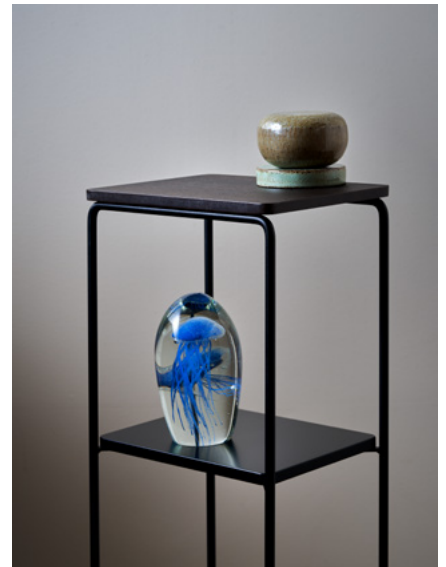

Mixrack Floor Shelf