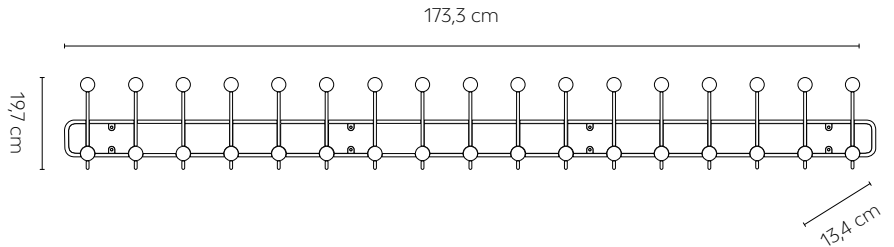

Bill Horizontal XL

Product type: Hooks / Hanger
Designer: Louise Hederström
Design year: 2022
Country of origin: Sweden

Material: Powder coated metal wire (100% recycled), birch or dark stained ash knobs
Colours metal: White, black, silk grey
Colours knobs: Birch, black, walnut hue

Product weight: 3 kg
Package size: 13,5 x 20,5 x 176,5 cm

Assembled: Yes
Min. order size: 1

	SEK RRP ex VAT
501600 white	2 556 kr
501601 black	2 556 kr
501626 silk grey	2 556 kr
501629 black/walnut hue	2 796 kr

20 % rabatt ska dras av på angivna priser.