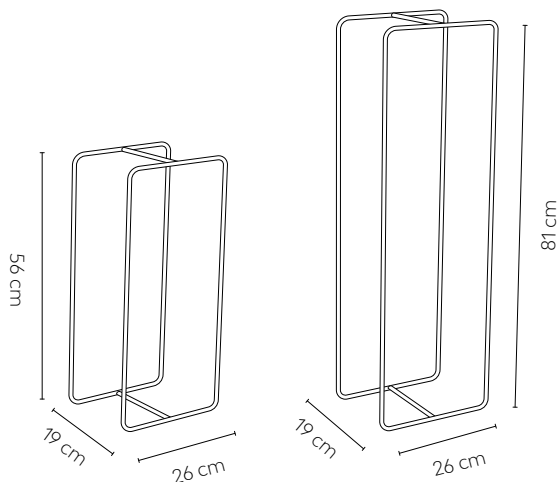

Material: Powder coated metal wire (100% recycled)
 Colours: Black

Product weight: 2,1 kg
 Product weight L: 2,6 kg

Package size: 59 x 21 x 26 cm
 Package size L: 82 x 21 x 26 cm

Assembled: Yes
 Min. order size: 1