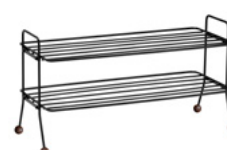

20 % rabatt ska dras av på angivna priser.

BILL FAMILY

Bill Shoe Shelf

503000
Bill Shoe Shelf white

503001
Bill Shoe Shelf black

503026
Bill Shoe Shelf silk grey

503029
Bill Shoe Shelf black/walnut hue

503100
Bill Shoe Shelf L white