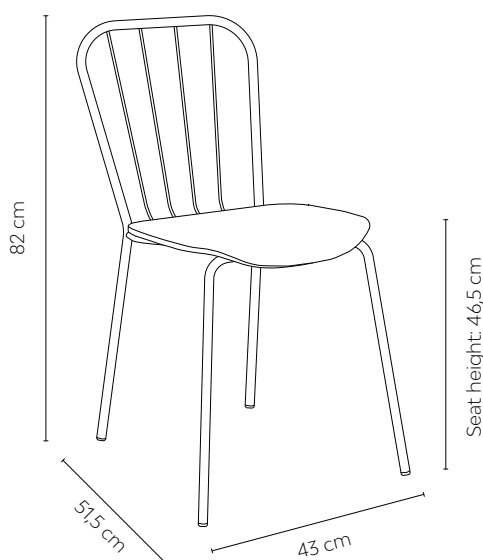

Product weight: 4 kg
 Package size: 96 x 50 x 65 cm

Assembled: Yes
 Min. order size: 2

Tested for public environments and meets requirements for strength, durability, and safety according to European standard EN 16139: 2013. The chair has passed 100,000 cycles with a load on the seat and back of 110 kg. Tests performed by RISE Research Institutes of Sweden AB.