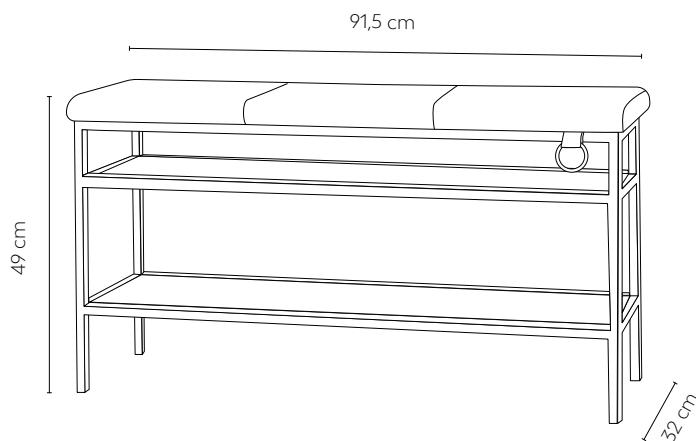

Material body: Powder coated metal, brass details
 Material seat: Elmosoft leather
 Colours body: Black, white
 Colours seat: Black, vintage cognac

Product weight: 14 kg
 Package size: 51 x 35 x 94 cm

Assembled: Yes
 Min. order size: 1