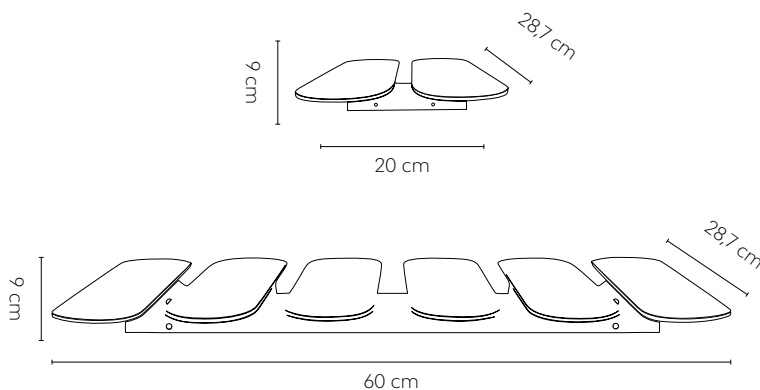

Step

303000
Step S white

303001
Step S black

Product type: Shoe shelf
Designer: Gustav Rosén
Design year: 2014
Country of origin: Sweden

Material: Powder coated metal
Colours: White, black

Product weight S: 1,6 kg
Product weight: 4,4 kg

Package size S: 30 x 22 x 11 cm
Package size: 62 x 30 x 11 cm

Assembled: Yes
Min. order size: 1

	SEK RRP ex VAT
303000 S white	476 kr
303001 S black	476 kr
303100 white	1 196 kr
303101 black	1 196 kr

20 % rabatt ska dras av på angivna priser.