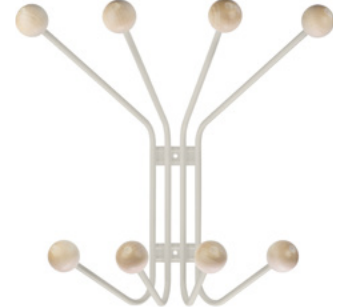

501000
Bill S white

501001
Bill S black

501026
Bill S silk grey

Product type: Hooks / Hanger
Designer: Louise Hederström
Design year: 2006
Country of origin: Sweden

Material: Powder coated metal wire (100% recycled), birch knobs
Colours metal: White, black, silk grey
Colours knobs: Birch, black