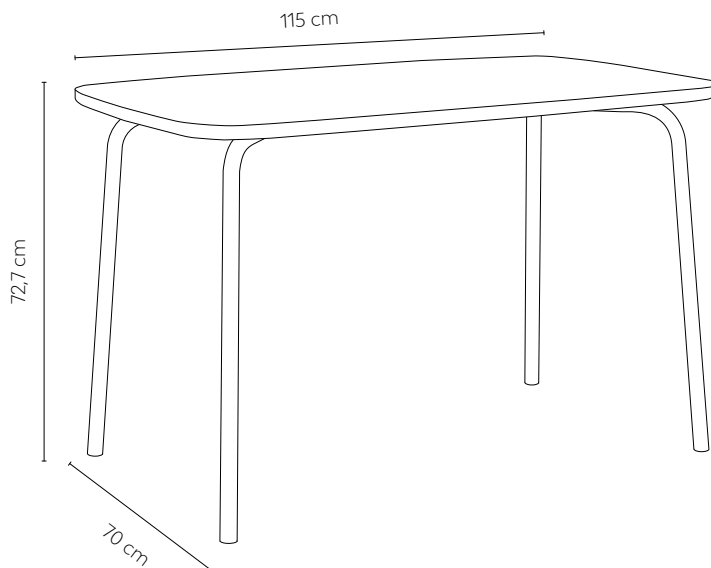

Material: Powder coated metal, laminated mdf
 Colours: White, black

Product weight: 22 kg
 Package size: 14 x 117 x 72 cm

Assembled: No
 Min. order size: 1

Tested for public environments and meets requirements for strength, durability, and safety according to European standard EN 15372:2016 for non-domestic environments. Tests performed by RISE Research Institutes of Sweden AB.