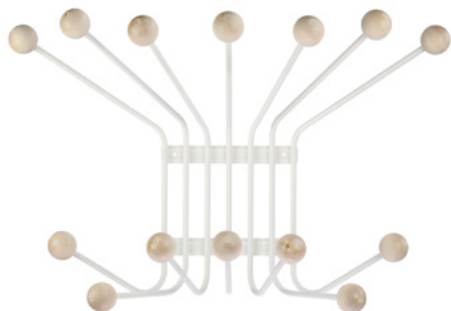

BILL FAMILY

Bill L

501100

Bill L white