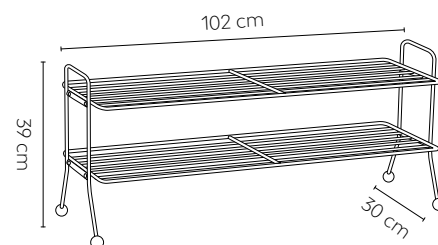

BILL FAMILY

Bill Shoe Shelf

Product type: Shoe shelf
Designer: Louise Hederström
Design year: 2014
Country of origin: Sweden

Material: Powder coated metal wire (100% recycled), birch or dark stained ash knobs
Colours metal: White, black, silk grey
Colours knobs: Birch, black, walnut hue

Product weight: 4,1 kg
Product weight L: 5,1 kg
Package size: 5,5 x 31 x 74 cm
Package size L: 5,5 x 31 x 103,5 cm

Assembled: No
Min. order size: 1

	SEK RRP ex VAT
503000 white	1 196 kr
503001 black	1 196 kr
503026 silk grey	1 196 kr
503029 black/walnut hue	1 356 kr
503100 L white	1 436 kr
503101 L black	1 436 kr
503126 L silk grey	1 436 kr
503129 L black/walnut hue	1 516 kr

20 % rabatt ska dras av på angivna priser.