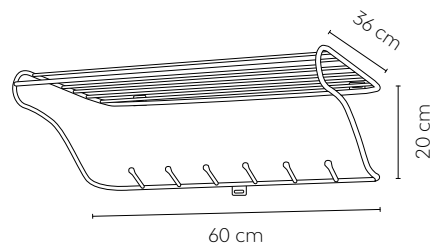

Material: Powder coated metal wire (100% recycled)
 Colours: White, black, brass

Product weight: 3 kg
 Product weight L: 5,1 kg
 Package size: 23 x 38 x 62 cm
 Package size L: 23 x 38 x 101 cm

Assembled: Yes
 Min. order size: 1