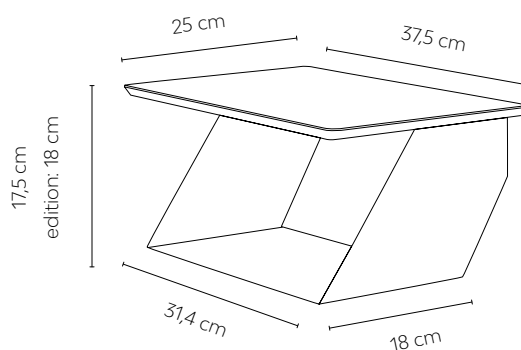

SIDE TABLES

Edgy

Product type: Bedside table, wall-mounted
Designer: Malin Lundmark
Design year: 2012, 2021
Country of origin: Sweden

Material frame: Powder coated metal
material top: Lacquered mdf, walnut or ash veneer
Colours frame: white, black, grey
Colours top: white, black, grey, walnut, ash

Product weight: 2,7 / 2,5 kg
Package size: 21,5 x 29 x 41 cm

Assembled: Yes
Min. order size: 1

	SEK RRP ex VAT
305000 white	1 436 kr
305001 black	1 436 kr
305002 grey	1 436 kr
305029 wood black/walnut	1 596 kr
305030 wood egg shell/ash	1 596 kr

20 % rabatt ska dras av på angivna priser.