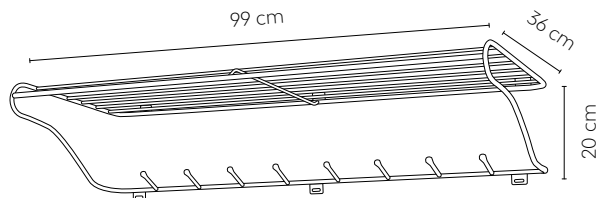

Material: Powder coated metal wire (100% recycled)
 Colours: White, black, brass

Product weight: 3 kg
 Product weight L: 5,1 kg
 Package size: 23 x 38 x 62 cm
 Package size L: 23 x 38 x 101 cm

Assembled: Yes
 Min. order size: 1