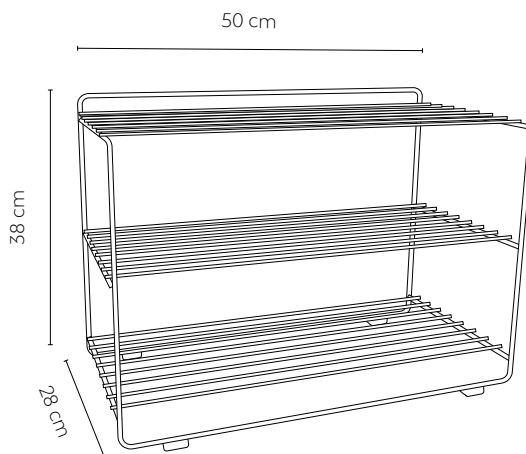

Downtown Shoe Shelf

Product type: Shoe shelf
Designer: Lotta De Visscher
Design year: 2021
Country of origin: Sweden

Material: Powder coated metal wire (100% recycled)
Colours: White, black, green grey

Product weight: 3,7 kg
Package size: 40 x 29 x 51 cm

Assembled: Yes
Min. order size: 1

	SEK RRP ex VAT
703000 white	1 196 kr
703001 black	1 196 kr
703004 brass	1 196 kr
703008 green grey	1 196 kr

20 % rabatt ska dras av på angivna priser.