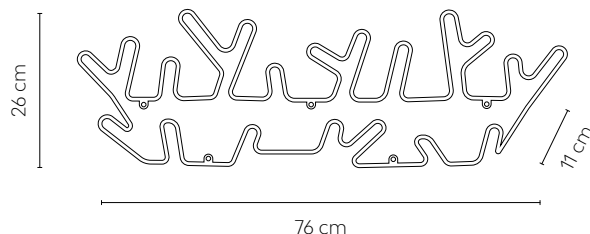

Nature Crown hanger

Product type: Hooks / Hanger
Designer: Louise Hederström
Design year: 2005 / 2022
Country of origin: Sweden

Material: Powder coated metal wire (100% recycled)
Colours: White, black

Product weight: 0,8 kg
Product weight L: 1 kg
Package size: 26 x 7 x 56 cm
Package size L: 27,5 x 7,8 x 79 cm

Assembled: Yes
Min. order size: 1

	SEK RRP ex VAT
201000 white	636 kr
201001 black	636 kr
201300 L white	956 kr
201301 L black	956 kr

20 % rabatt ska dras av på angivna priser.