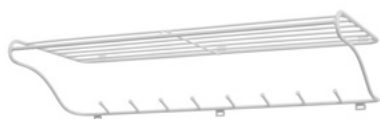

102100
Hat Rack L white