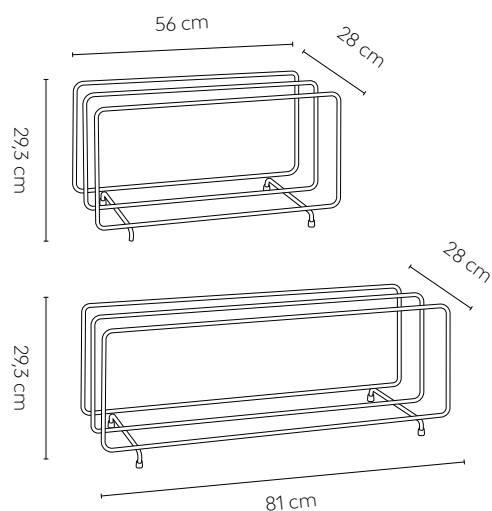

Mixrack Shoe Shelf

Product type: Shoe shelf
Designer: Tapio Anttila
Design year: 2012
Country of origin: Sweden

Material: Powder coated metal wire
Colours: White, black

Product weight: 2,8 kg
Product weight L: 4 kg

Package size: 31 x 31 x 59 cm
Package size L: 31 x 31 x 85 cm

Assembled: Yes
Min. order size: 1

	SEK RRP ex VAT
703100 white	956 kr
703101 black	956 kr
703200 L white	1 116 kr
703201 L black	1 116 kr

20 % rabatt ska dras av på angivna priser.