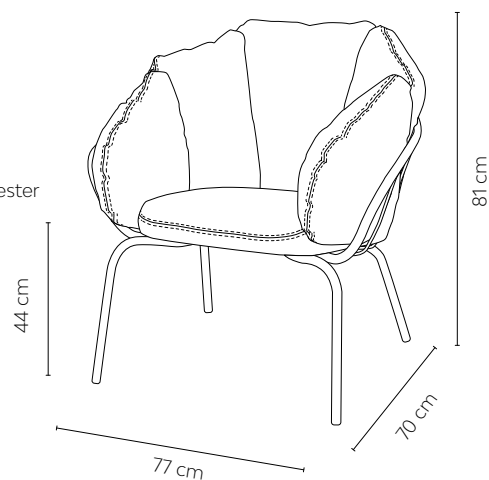

SEATING

Same Easy

Product type: Armchair
Designer: Louise Hederström
Design year: 2023
Country of origin: Sweden & Bulgaria

Material frame: Powder coated metal
Material upholstery: Elmo leather, recycled fabric from Nevotex or Gabriel, cold foam, recycled polyester
Colour metal frame: Black, white, green
Colour upholstery: Black leather, cognac leather, nature leather, taupe fabric, green fabric

Product weight: 12 kg
Package size: TBD

Assembled: Yes
Min. order size: 1

Minimum order for custom frame color is 8, and for upholstery 4. Delivery time is around 16 weeks.

	SEK RRP ex VAT
408701 black/black	21 596 kr
408712 black/brown	21 596 kr
408724 black/taupe	19 196 kr
408710 white/nature	17 596 kr
408723 white/taupe	19 196 kr
408732 white/green	19 196 kr
408708 green/green	19 196 kr

20 % rabatt ska dras av på angivna priser.