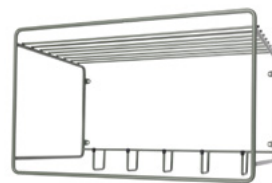

Uptown Hat Rack

702000
Uptown Hat Rack white

702001
Uptown Hat Rack black

702004
Uptown Hat Rack brass

702008
Uptown Hat Rack green grey

Product type: Hat rack
 Designer: Álvaro Díaz Hernández
 Design year: 2021
 Country of origin: Sweden