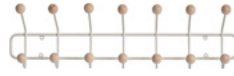

501326
Bill Horizontal silk grey