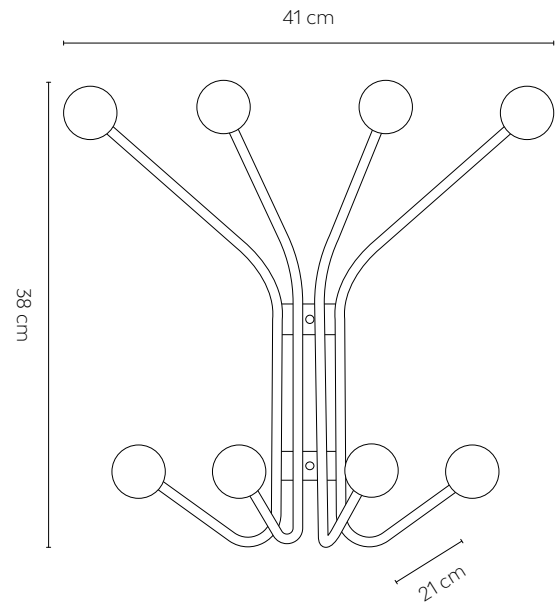

SEK RRP ex VAT
501000 white	796 kr
501001 black	796 kr
501026 silk grey	796 kr

20 % rabatt ska dras av på angivna priser.