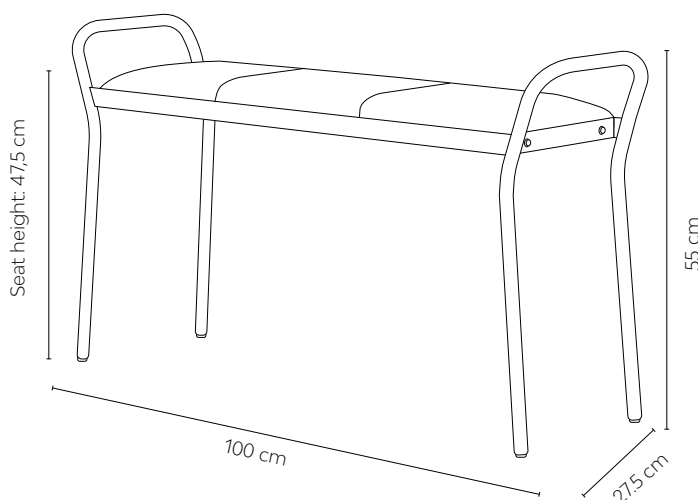

Material body: Powder coated metal, brass details
 Material seat: Elmosoft leather
 Colours body: Black, white
 Colours seat: Black, vintage cognac

Product weight: 8 kg
 Package size: 57 x 29 x 130 cm

Assembled: Yes
 Min. order size: 1