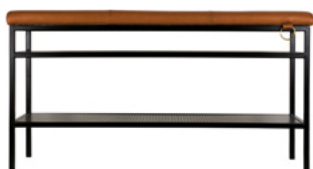

20 % rabatt ska dras av på angivna priser.

Nancy

407601
Frank black/black

407612
Frank black/vintage cognac

407613
Frank white/vintage cognac

Product type: Shoe Shelf / Bench
 Designer: Louise Hederström
 Design year: 2016
 Country of origin: Sweden