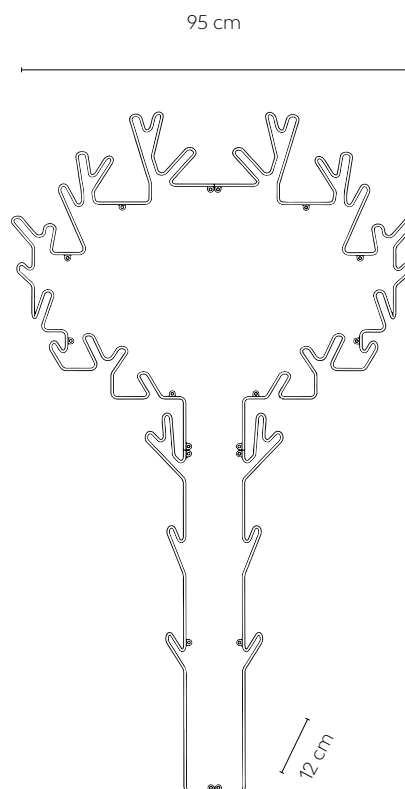

SEK RRP ex VAT
201200 white	1 596 kr
201201 black	1 596 kr

20 % rabatt ska dras av på angivna priser.