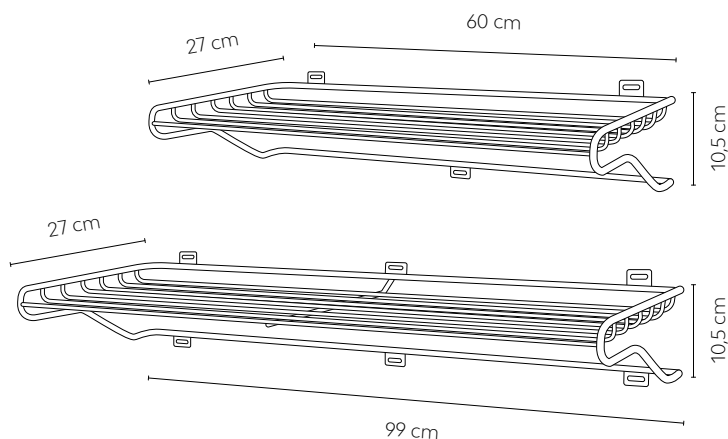

Material: Powder coated metal wire (100% recycled)
 Colours: White, black, brass

Product weight: 1,8 kg
 Product weight L: 3kg
 Package size: 15,5 x 28 x 62 cm
 Package size L: 15,5 x 28 x 101 cm

Assembled: Yes
 Min. order size: 1