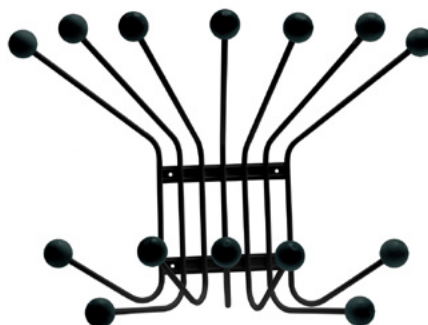

501101

Bill L black

Product type: Hooks / Hanger
Designer: Louise Hederström
Design year: 2011
Country of origin: Sweden

Material: Powder coated metal wire (100% recycled), birch knobs
Colours metal: White, black
Colours knobs: Birch, black

Product weight: 2,3 kg
Package size: 44 x 28 x 56 cm

Assembled: Yes
Min. order size: 1