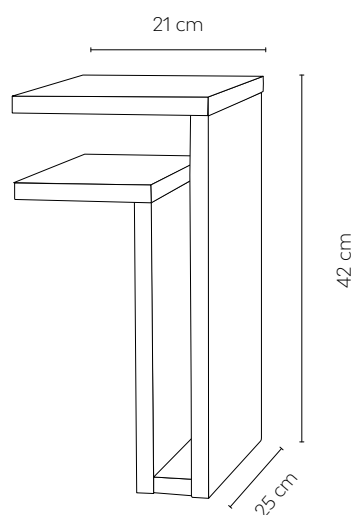

SIDE TABLES

F-Shelf Left

Product type: Bedside table, wall-mounted
Designer: Kent Johansson
Design year: 2002
Country of origin: Latvia

Material: Lacquered mdf, black oak veneer, oak veneer, walnut veneer, white oak veneer on chipboard
Colours: white, black, grey, green grey, natural oak, walnut, white oak

Product weight: 4,3 kg
Package size: 48 x 28 x 25 cm

Assembled: Yes
Min. order size: 1

	SEK RRP ex VAT
305100 white	1 596 kr
305101 black	1 996 kr
305102 silk grey	1 596 kr
305108 green grey	1 596 kr
305118 natural oak	1 996 kr
305119 walnut	2 396 kr
305120 white oak	1 996 kr

20 % rabatt ska dras av på angivna priser.