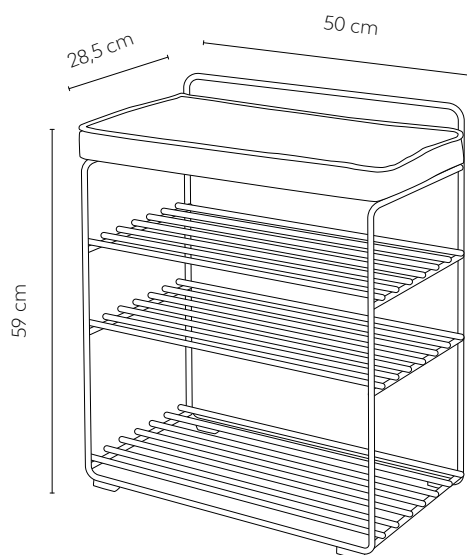

SEK RRP ex VAT
707201 black/black	4 796 kr
707212 black/cognac	4 796 kr
707213 white/cognac	4 796 kr

20 % rabatt ska dras av på angivna priser.