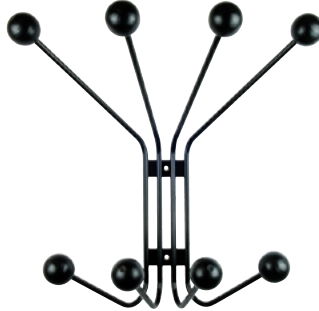

501000
Bill S white

501001
Bill S black

501026
Bill S silk grey

Product type: Hooks / Hanger
Designer: Louise Hederström
Design year: 2006
Country of origin: Sweden

Material: Powder coated metal wire (100% recycled), birch knobs
Colours metal: White, black, silk grey
Colours knobs: Birch, black