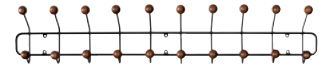

501429
Bill Horizontal L black/walnut hue

Product type: Hooks / Hanger
 Designer: Louise Hederström
 Design year: 2019
 Country of origin: Sweden

Material: Powder coated metal wire (100% recycled), birch or dark stained ash knobs
 Colours metal: White, black, silk grey
 Colours knobs: Birch, black, walnut hue