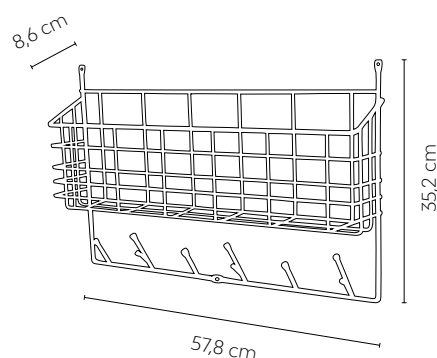

OK Mitten Shelf

Product type: Hooks / Hanger
Designer: Olof Kolte
Design year: 2019 / 2005
Country of origin: Sweden

Material: Powder coated metal wire (100% recycled)
Colours: White, black, brass

Product weight S: 1 kg
Product weight : 1,4 kg
Package size S: 37 x 9,5 x 40 cm
Package size: 36,5 x 10 x 59 cm

Assembled: Yes
Min. order size: 1

	SEK RRP ex VAT
104100 S white	716 kr
104101 S black	716 kr
104104 S brass	716 kr
104000 white	796 kr
104001 black	796 kr
104004 brass	796 kr

20 % rabatt ska dras av på angivna priser.