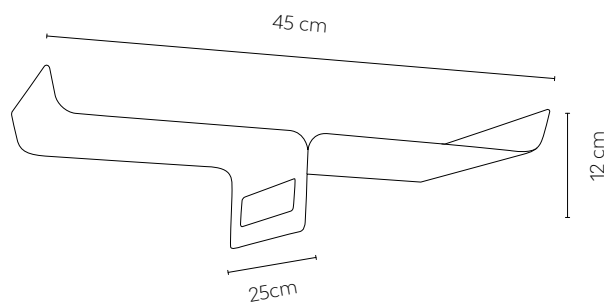

Material: Powder coated metal
 Colours: White, black, silk grey

Product weight: 2 kg
 Package size: 14 x 27,5 x 47 cm

Assembled: Yes
 Min. order size: 1

	SEK RRP ex VAT
302000 white	796 kr
302001 black	796 kr
302002 silk grey	796 kr