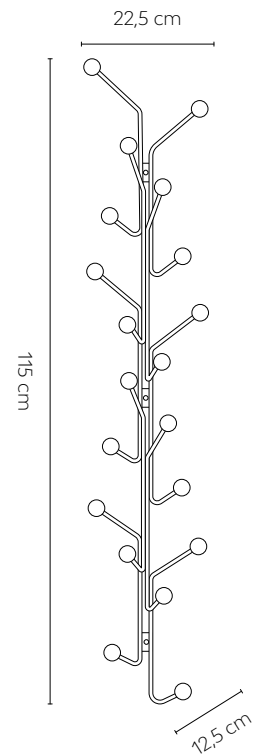

Bill Vertical

Product type: Hooks / Hanger
Designer: Louise Hederström
Design year: 2021
Country of origin: Sweden

Material: Powder coated metal wire (100% recycled), birch or dark stained ash knobs
Colours metal: White, black, green grey, silk grey
Colours knobs: Birch, black, walnut hue

Product weight: 1,2 kg
Package size: 115 x 12,5 x 22,5 cm

Assembled: Yes
Min. order size: 1

	SEK RRP ex VAT
501500 white	1 436 kr
501501 black	1 436 kr
501508 green grey	1 596 kr
501526 silk grey	1 436 kr
501529 black/walnut hue	1 596 kr

20 % rabatt ska dras av på angivna priser.