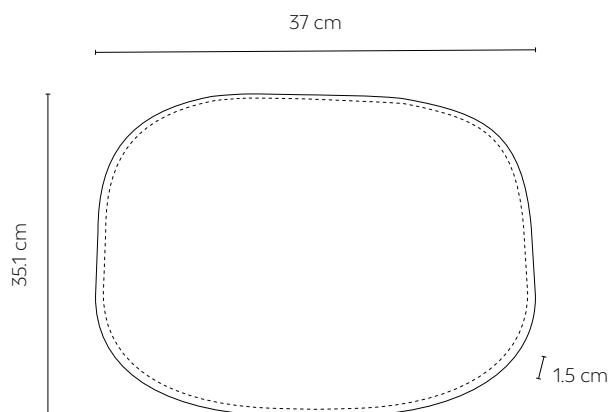

SEK RRP ex VAT	
409001 black	796 kr	
409006 nougat	796 kr	

20 % rabatt ska dras av på angivna priser.