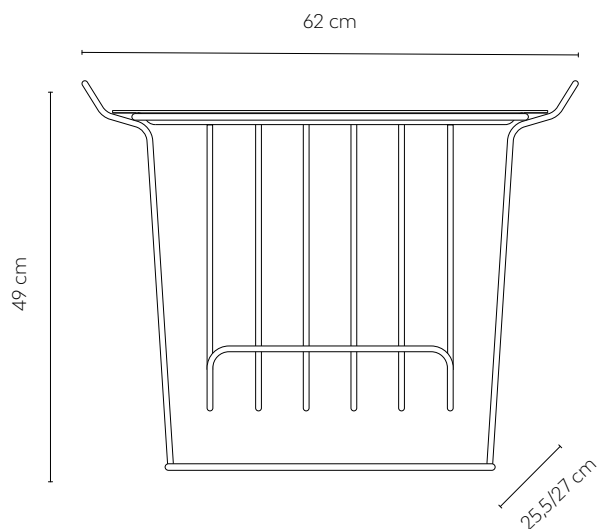

SIDE TABLES

Minnie Mae

Product type: Side table
Designer: Louise Hederström
Design year: 2008/2020
Country of origin: Sweden, Sweden & Lithuania

Material frame: Powder coated metal wire (100% recycled)
Material tray: Moulded birch plywood, solid ash or solid stained ash
Colours frame: White, black, fern green, red
Colours tray: White, black, fern green, red, ash, dark stained ash

Product weight: 4 kg/5.2 kg
Package size: 50 x 26 x 63 cm

Assembled: Yes
Min. order size: 1

	SEK RRP ex VAT
107000 Paper white	1 996 kr
107001 Paper black	1 996 kr
107008 Paper fern green	1 996 kr
107031 Paper red	1 996 kr
107110 Wood white/ash	2 796 kr
107129 Wood black/ash	2 796 kr

20 % rabatt ska dras av på angivna priser.