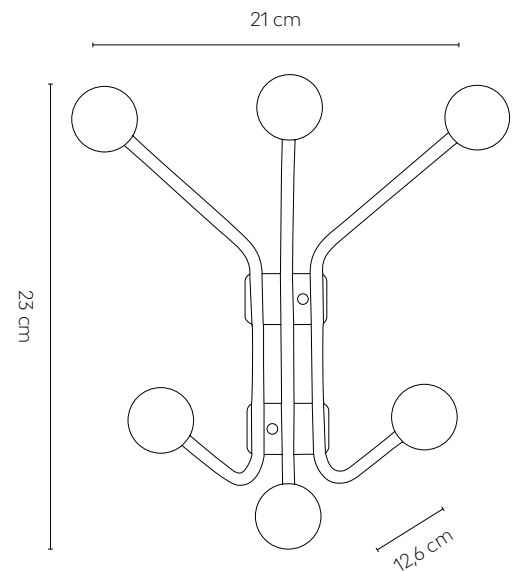

SEK RRP ex VAT
500100 white	396 kr
500101 black	396 kr
500126 silk grey	396 kr
500129 black/walnut hue	476 kr

20 % rabatt ska dras av på angivna priser.