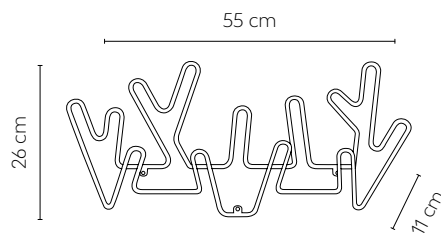

Nature Crown hanger

Product type: Hooks / Hanger
Designer: Louise Hederström
Design year: 2005 / 2022
Country of origin: Sweden

Material: Powder coated metal wire (100% recycled)
Colours: White, black

Product weight: 0,8 kg
Product weight L: 1 kg
Package size: 26 x 7 x 56 cm
Package size L: 27,5 x 7,8 x 79 cm

Assembled: Yes
Min. order size: 1

	SEK RRP ex VAT
201000 white	636 kr
201001 black	636 kr
201300 L white	956 kr
201301 L black	956 kr

20 % rabatt ska dras av på angivna priser.