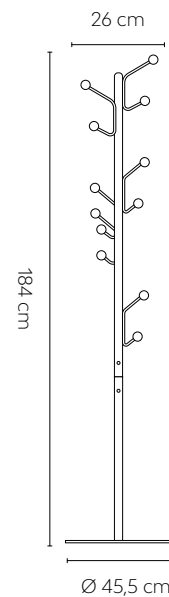

SEK RRP

ex VAT

501200 white	3 196 kr
501201 black	3 196 kr
501208 green/walnut hue	3 436 kr
501226 silk grey	3 196 kr
501229 black/walnut hue	3 436 kr
501231 red/walnut hue	3 436 kr
501242 purple/walnut hue	3 436 kr

20 % rabatt ska dras av på angivna priser.