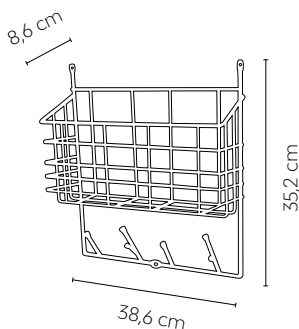

SEK RRP ex VAT
104100 S white	716 kr
104101 S black	716 kr
104104 S brass	716 kr
104000 white	796 kr
104001 black	796 kr
104004 brass	796 kr

20 % rabatt ska dras av på angivna priser.