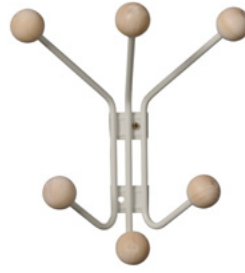

BILL FAMILY

Bill XS

500100
Bill XS white

500101
Bill XS black

500126
Bill XS silk grey

500129
Bill XS black/walnut hue

Product type: Hooks / Hanger
Designer: Louise Hederström
Design year: 2010
Country of origin: Sweden