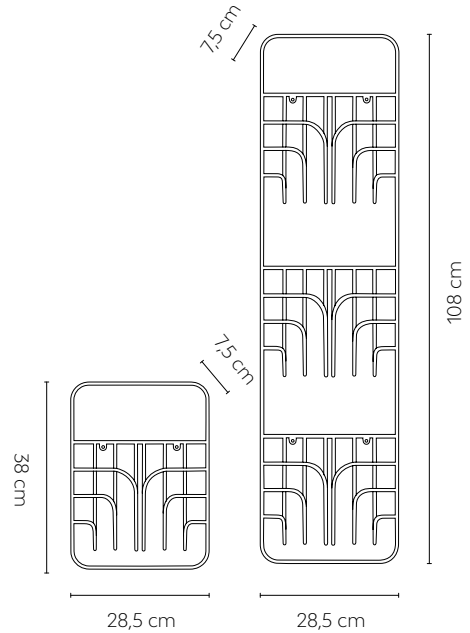

SEK RRP ex VAT
106200 S white	556 kr
106201 S black	556 kr
106204 S brass matte	556 kr
106100 white	1 196 kr
106101 black	1 196 kr
106104 brass matte	1 196 kr

20 % rabatt ska dras av på angivna priser.