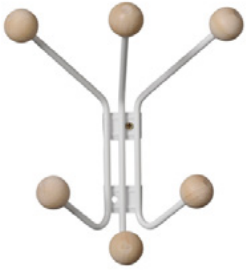

BILL FAMILY

Bill XS

500100
Bill XS white