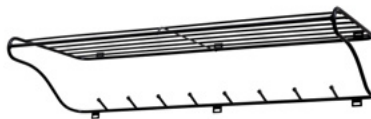

102101
Hat Rack L black