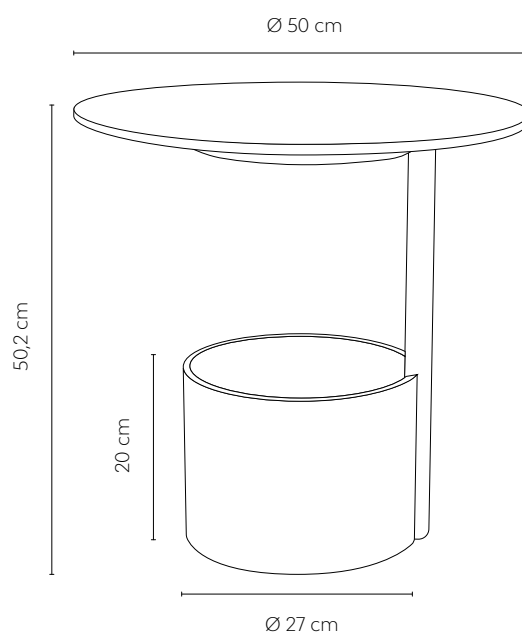

SEK RRP ex VAT	
408618 natural oak	7 996 kr	
408629 dark oak	7 996 kr	

20 % rabatt ska dras av på angivna priser.