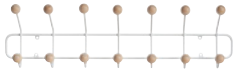

Bill Horizontal

501300
Bill Horizontal white