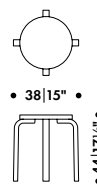

STOOL E60

ALVAR AALTO 1934

Four legs and seat edge-band

Solid birch
Solid wild birch

Seat core

Solid birch
Birch plywood

Seat surface

Birch veneer
High-pressure laminate
Linoleum
Fabric upholstery with PU foam padding
Leather upholstery with PU foam padding
Leather upholstery without PU foam padding

Configurable products - Always made to order. Longer lead times than standard versions. Existing standard components can be freely combined.

—

Seat lacquered

natural
black
white
orange
yellow
green
petrol
red
blue
grey

Seat stained

honey
walnut

Legs lacquered

natural
black
white

Legs stained

honey
walnut

—

Fabric upholstery requirement

1 pc = 50 x 50 cm

Leather upholstery requirement

1 pc = 0,4 m²

Use of water based lacquers only

Shipped unassembled in a Carry Away package or assembled (up to two in a box).

Made in Finland

Artek offers a Lifetime Warranty on every new Stool E60 purchased by end customers for private use.

—

Stool E60	280 004 02	without VAT in SEK*
Seat		
Seat birch veneer		2.630,00
Seat IKI white HPL, edge natural		+ 260,00
Seat linoleum black, edge natural		+ 260,00
Seat lacquered or stained		+ 220,00
Legs		
Legs birch or wild birch natural lacquered		+ 0,00
Legs lacquered or stained		+ 220,00
Upholstery**		
Fabric F40		+ 520,00
Fabric F60		+ 640,00
Fabric F80		+ 770,00
Fabric F100		+ 910,00
Fabric F140		+ 1.160,00
Fabric F200		+ 1.610,00
Leather without PU foam padding		+ 0,00
Leather L40		+ 1.140,00
Leather L60		+ 1.640,00
Glides		
Felt glides mounted		+ 180,00
Mode of shipment		
Assembled		+ 100,00

* Recommended retail price without VAT

** For COM and COL options, please check with your sales representative