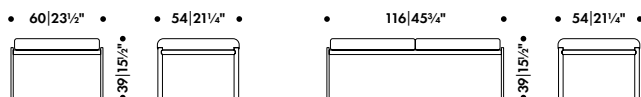

KIKI BENCH

ILMARI TAPIOVAARA 1960

Frame

Steel

Seat

Fabric upholstery with PU foam and polyester wadding

Leather upholstery with PU foam and polyester wadding

Shipped assembled

Made in Hungary

—

Configurable product - Always made to order.

—

Frame powder coated

black gloss

—

1-seater

Fabric upholstery requirements

1 pc = 0,83 m

Leather upholstery requirement

1 pc = 1,39 m²

2-seater

Fabric upholstery requirement

1 pc = 1,32 m

Leather upholstery requirement

1 pc = 2,6 m²

Kiki Bench 1-seater	285 010 02	without VAT in SEK*

Frame		
Frame powder-coated		8.550,00

Upholstery**		
Fabric F40		+ 770,00
Fabric F60		+ 970,00
Fabric F80		+ 1.160,00
Fabric F100		+ 1.360,00
Fabric F140		+ 1.750,00
Fabric F200		+ 2.430,00
Leather L40		+ 3.950,00
Leather L60		+ 5.750,00

Kiki Bench 2-seater	285 011 02	without VAT in SEK*

Frame		
Frame powder-coated		13.080,00

Upholstery**		
Fabric F40		+ 1.230,00
Fabric F60		+ 1.550,00
Fabric F80		+ 1.870,00
Fabric F100		+ 2.170,00
Fabric F140		+ 2.790,00
Fabric F200		+ 3.870,00
Leather L40		+ 7.410,00
Leather L60		+ 10.750,00

* Recommended retail price without VAT

** For COM and COL options, please check with your sales representative