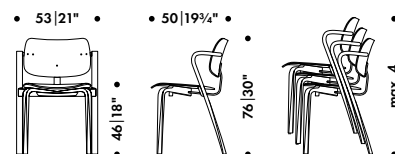

ASLAK CHAIR

ILMARI TAPIOVAARA 1958

Seat and backrest

Form-pressed beech veneer

Legs and frame

Solid beech

Form-pressed beech veneer

Felt glides mounted, extra plastic glides included

Shipped assembled

Made in Italy

White lacquered

281 044 02

SEK* 8.620,00