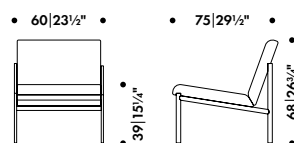

KIKI LOUNGE CHAIR

ILMARI TAPIOVAARA 1960

Frame

Steel

Seat and back

Fabric upholstery with PU foam and polyester padding

Leather upholstery with PU foam and polyester padding

Shipped assembled

Made in Hungary

—

Configurable product - Always made to order.

—

Frame powder coated

black gloss

—

Fabric upholstery requirement

1 pc = 1,43 m

Leather upholstery requirement

1 pc = 2,41 m²

Kiki Lounge Chair	282 013 02	without VAT in SEK*

Frame

Frame powder-coated	12.180,00

Upholstery**

Fabric F40	+ 1.350,00
Fabric F60	+ 1.680,00
Fabric F80	+ 2.010,00
Fabric F100	+ 2.340,00
Fabric F140	+ 3.020,00
Fabric F200	+ 4.190,00
Leather L40	+ 6.860,00
Leather L60	+ 9.980,00

* Recommended retail price without VAT

** For COM and COL options, please check with your sales representative