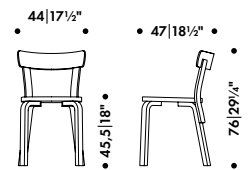

CHAIR 69

ALVAR AALTO 1935

Legs and seat core

Solid birch

Seat surface

Birch veneer

High-pressure laminate

Fabric upholstery with PU foam padding

Leather upholstery with PU foam padding

Leather upholstery without PU foam padding

Backrest

Form-pressed solid birch lamella

Use of water based lacquers only

Shipped unassembled in a Carry Away package

Made in Finland

Legs and backrest natural lacquered, seat birch veneer

281 004 77 Q**

SEK* 4.040,00