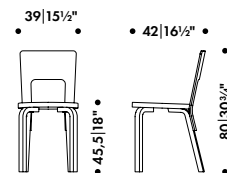

CHAIR 66

ALVAR AALTO 1935

Legs and seat edge-band

Solid birch

Seat core

Solid birch

Birch plywood

Seat surface

Birch veneer

High-pressure laminate

Linoleum

Fabric upholstery with PU foam padding

Leather upholstery with PU foam padding

Leather upholstery without PU foam padding

Backrest

Form-pressed birch plywood

Use of water based lacquers only

Shipped unassembled in a Carry Away package

Made in Finland

Legs and backrest natural lacquered, seat birch veneer

281 002 71 Q**

SEK* 3.980,00