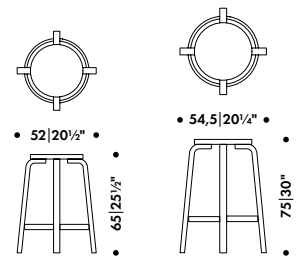

BAR STOOL 64

ALVAR AALTO 1935

Legs and seat edge-band

Solid birch

Seat core

Solid birch

Birch plywood

Seat surface

Birch veneer

High-pressure laminate

Linoleum

Fabric upholstery with PU foam padding

Leather upholstery with PU foam padding

Leather upholstery without PU foam padding

Configurable products - Always made to order. Longer lead times than standard versions. Existing standard components can be freely combined.

Seat lacquered

natural

black

white

orange

yellow

green

petrol

red

blue

grey

Seat stained

honey

walnut

Legs and foot ring lacquered

natural

black

white

Fabric upholstery requirement

1 pc = 50 x 50 cm

Leather upholstery requirement

1 pc = 0,4 m²

Foot ring

Form-pressed solid birch lamella

Use of water based lacquers only

Shipped unassembled in a Carry Away package

Made in Finland

Bar Stool 64	280 015 02	without VAT in SEK*

Seat height

Seat height 65cm	0,00
Seat height 75cm	0,00

Seat

Seat in birch veneer	5.260,00
Seat IKI white HPL, edge natural	+ 260,00
Seat linoleum black, edge natural	+ 260,00
Seat lacquered or stained	+ 220,00

Legs and foot ring

Legs and foot ring natural lacquered	+ 120,00
Legs and foot ring lacquered	+ 250,00

Upholstery**

Fabric F40	+ 520,00
Fabric F60	+ 640,00
Fabric F80	+ 770,00
Fabric F100	+ 910,00
Fabric F140	+ 1.160,00
Fabric F200	+ 1.610,00
Leather without PU foam padding	+ 0,00
Leather L40	+ 1.140,00
Leather L60	+ 1.640,00

Glides

Felt glides mounted	+ 180,00

Mode of shipment

Assembled	+ 100,00

* Recommended retail price without VAT

** For COM and COL options, please check with your sales representative