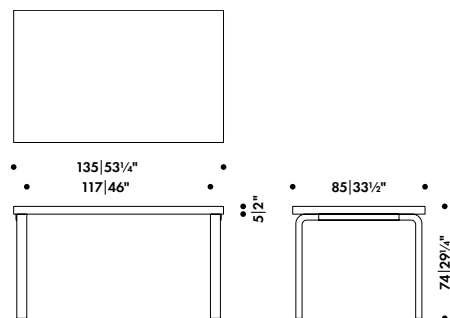

AALTO TABLE RECTANGULAR

ALVAR AALTO 1933

Four legs and top edge-band

Solid birch

Top core

Solid birch, chipboard, plywood, honeycomb

Top surface

Birch veneer
High-pressure laminate
Linoleum

Shipped unassembled in two boxes

Table with birch veneer top:
Made in Finland and Germany
Table with HPL top: Made in Finland

Table with linoleum top: Made in Finland

—

Use of water based lacquers only

82B

Legs and edge band natural lacquered,
top birch veneer

283 006 81

SEK* 14.160,00

Legs and edge band natural lacquered,
top IKI white HPL

283 006 82

SEK* 14.160,00

Legs and edge band natural lacquered,
top black linoleum

283 006 83

SEK* 14.160,00

Felt glides, 28 x 52 mm, set of 4, with
screws for LG83

270 049 03Q**

SEK* 170,00

* Recommended retail price without VAT;

** Quick Ship product - dispatch usually within 3 working days ex Germany