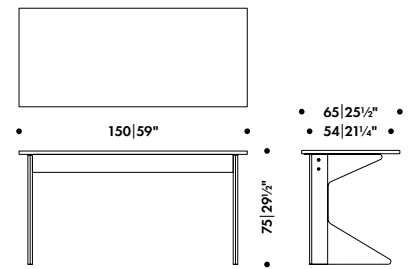

KAARI DESK

RONAN & ERWAN BOUROLLEC 2015

REB 005

Legs
Solid oak

Braces
Flat rolled steel

Top core
MDF

Top surface
High-pressure laminate
Linoleum

Top edge-band
ABS