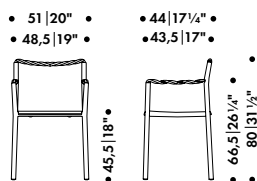

ROPE CHAIR

RONAN & ERWAN BOUROULLEC 2020

Frame

Steel tube

Seat

Form-pressed beech plywood

Seat surface

Ash veneer

Rope

Hemp

Polyester

Shipped assembled

Made in Germany

—

Frame light grey matt powder coated, seat light grey lacquered, rope natural hemp, felt glides mounted

281 045 02

SEK* 6.660,00