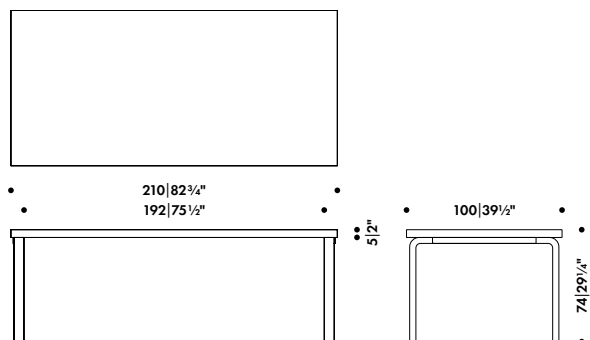

AALTO TABLE RECTANGULAR

ALVAR AALTO 1933

Four legs and top edge-band

Solid birch

Top core

Solid birch, chipboard, plywood, honeycomb

Top surface

Birch veneer
High-pressure laminate
Linoleum

Use of water based lacquers only

Shipped unassembled in two boxes

Table with birch veneer top:
Made in Finland and Germany
Table with HPL top: Made in
Finland
Table with linoleum top: Made
in Finland

86

Legs and edge band natural lacquered, top birch veneer

283 008 81

SEK* 26.580,00

Legs and edge band natural lacquered, top IKI white HPL

283 008 82

SEK* 26.580,00

Legs and edge band natural lacquered, top black linoleum

283 008 83

SEK* 26.580,00

Felt glides, 28 x 52 mm, set of 4, with screws for LG83

270 049 03Q**

SEK* 170,00

* Recommended retail price without VAT;

** Quick Ship product - dispatch usually within 3 working days ex Germany