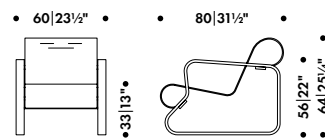

ARMCHAIR 41 "PAIMIO"

ALVAR AALTO 1932

Frame

Form-bent solid birch lamella

Seat shell

Form-pressed birch plywood

Shipped assembled

Use of water based lacquers only

Made in Finland

—

**Frame natural lacquered,
seat shell white lacquered**

282 006 01

SEK* 37.840,00