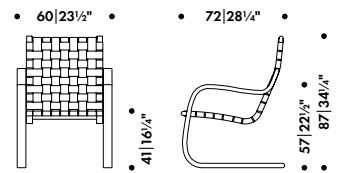

ARMCHAIR 406

ALVAR AALTO 1939

Frame

Form-bent solid birch lamella

Seat

Linen webbing

Re-webbing requirement 20 m/chair

Use of water based lacquers only

Shipped assembled

Made in Finland

—

**Natural lacquered, black/
black webbing**

282 005 41

SEK* 15.570,00