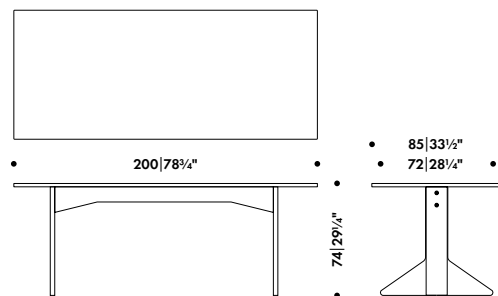

KAARI TABLE RECTANGULAR

RONAN & ERWAN BOUROULLEC 2015

REB 001

Legs

Solid oak

Braces

Flat rolled steel

Top core

MDF

Top surface

High-pressure laminate
Linoleum

Top edge-band

ABS

Shipped unassembled in three boxes

Made in Italy and Poland

Configurable products - Always made to order. Existing standard components can be freely combined.

REB 001

283 051 02

without VAT
in SEK*

Table top

HPL, high-gloss white

22.520,00

HPL, high-gloss black

+ 0,00

Linoleum black

+ 2.940,00

Base

Natural oak, protective varnish

+ 0,00

Oak, black lacquered

+ 0,00

* Recommended retail price without VAT