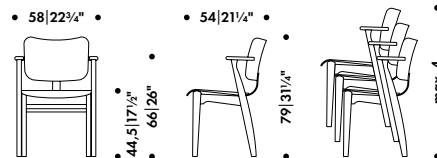

DOMUS CHAIR

ILMARI TAPIOVAARA 1946

Frame

Solid birch
Solid oak

Seat and back core

Form-pressed birch veneer

Seat and back surface

Birch veneer
Oak veneer
Fabric upholstery with PU foam padding
Leather upholstery with PU foam padding

Shipped assembled, felt glides mounted

Made in Finland

—

Configurable product - Always made to order.

—

Frame, seat and back lacquered

natural
white

Frame, seat and back stained

black
honey
walnut

—

Fabric upholstery requirements

seat 1 pc = 0,6 m
seat and back 1 pc = 0,7 m

Leather upholstery requirements

seat 1 pc = 0,6 m²
seat and back 1 pc = 1,1 m²

Some upholstery restrictions may occur with this product. Please consult suitability with your Artek representative.

Domus Chair seat upholstered	281 014 02	without VAT in SEK*

Frame, seat and back

Birch natural lacquered		+ 7.910,00
Birch, lacquered or stained		+ 290,00
Oak natural lacquered		+ 1.630,00

Upholstery**

Fabric F40		+ 620,00
Fabric F60		+ 770,00
Fabric F80		+ 940,00
Fabric F100		+ 1.080,00
Fabric F140		+ 1.390,00
Fabric F200		+ 1.940,00
Leather L40		+ 1.700,00
Leather L60		+ 2.490,00

Domus Chair seat and back upholstered	281 015 02	without VAT in SEK*

Frame, seat and back

Birch natural lacquered		+ 8.640,00
Birch, lacquered or stained		+ 300,00
Oak natural lacquered		+ 1.620,00

Upholstery**

Fabric F40		+ 720,00
Fabric F60		+ 910,00
Fabric F80		+ 1.080,00
Fabric F100		+ 1.260,00
Fabric F140		+ 1.620,00
Fabric F200		+ 2.260,00
Leather L40		+ 3.130,00
Leather L60		+ 4.560,00

* Recommended retail price without VAT

** For COM and COL options, please check with your sales representative