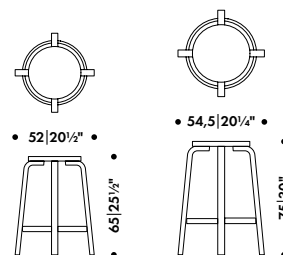

BAR STOOL 64

ALVAR AALTO 1935

Legs and seat edge-band

Solid birch

Seat core

Solid birch

Birch plywood

Seat surface

Birch veneer

High-pressure laminate

Linoleum

Fabric upholstery with PU foam padding

Leather upholstery with PU foam padding

Leather upholstery without PU foam padding

Foot ring

Form-pressed solid birch lamella

Use of water based lacquers only

Shipped unassembled in a Carry Away package

Made in Finland

H 65 cm, legs natural lacquered, seat birch veneer

280 014 51 Q**

SEK* 5.260,00

H 75 cm, legs natural lacquered, seat birch veneer

280 014 71 Q**

SEK* 5.260,00

H 65 cm, legs natural lacquered, seat IKI white HPL

280 014 52 Q**

SEK* 5.520,00

H 75 cm, legs natural lacquered, seat IKI white HPL

280 014 72 Q**

SEK* 5.520,00

H 65 cm, legs natural lacquered, seat black linoleum

280 014 53 Q**

SEK* 5.520,00

H 75 cm, legs natural lacquered, seat black linoleum

280 014 73 Q**

SEK* 5.520,00

H 65 cm, legs white lacquered, seat white lacquered

280 014 55

SEK* 5.730,00

H 75 cm, legs white lacquered, seat white lacquered

280 014 75

SEK* 5.730,00

H 65 cm, legs black lacquered, seat black lacquered

280 014 54

SEK* 5.730,00

H 75 cm, legs black lacquered, seat black lacquered

280 014 74

SEK* 5.730,00

Felt glides, 17 x 30 mm, set of 4, with screws for LG60

270 049 01 Q**

SEK* 170,00

* Recommended retail price without VAT;

** Quick Ship product - dispatch usually within 3 working days ex Germany