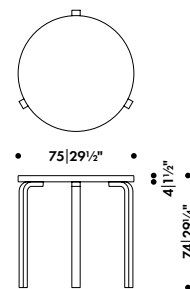

AALTO TABLE ROUND

ALVAR AALTO 1933

Legs and top edge-band

Solid birch

Top core

Solid birch, chipboard, plywood, honeycomb

Top surface

Birch veneer

High-pressure laminate

Linoleum

Use of water based lacquers only

Shipped unassembled in two boxes

Table with birch veneer top: Made in Finland and Germany

Table with HPL top: Made in Finland

Table with linoleum top: Made in Finland

90B