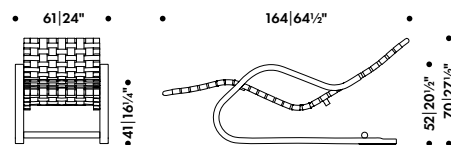

LOUNGE CHAIR 43

ALVAR AALTO 1937

Frame

Form-bent solid birch lamella

Seat

Linen webbing

Re-webbing requirement 34 m/chair

Use of water based lacquers only

Shipped assembled

Made in Finland

—

Natural lacquered, black/black webbing

282 008 41

SEK* 51.950,00