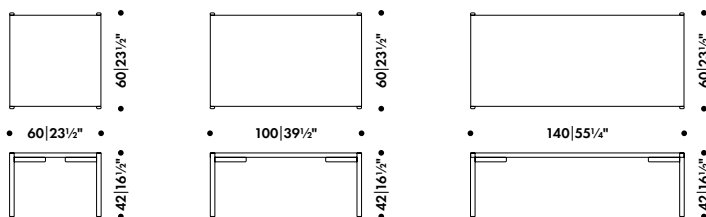

KIKI LOW TABLE

ILMARI TAPIOVAARA 1960

Frame

Steel

Top core

MDF

Top surface

High-pressure laminate

Linoleum

Shipped unassembled in two boxes

Made in Denmark and Hungary

**L 60 cm, frame black powder coated,
top black HPL matt**

283 033 05

SEK* 7.290,00

**L 100 cm, frame black powder coated,
top black HPL matt**

283 033 06

SEK* 8.240,00

**L 140 cm, frame black powder coated,
top black HPL matt**

283 033 07

SEK* 9.620,00

**L 60 cm, frame black powder coated,
top black linoleum**

283 033 08

SEK* 7.290,00

**L 100 cm, frame black powder coated,
top black linoleum**

283 033 09

SEK* 8.240,00

**L 140 cm, frame black powder coated,
top black linoleum**

283 033 10

SEK* 9.620,00

* Recommended retail price without VAT