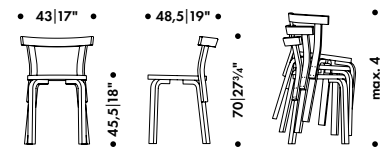

CHAIR 68

ALVAR AALTO 1935

Legs and seat edge-band

Solid birch

Seat core

Solid birch

Birch plywood

Seat surface

Birch veneer

High-pressure laminate

Linoleum

Fabric upholstery with PU foam padding

Leather upholstery with PU foam padding

Leather upholstery without PU foam padding

Backrest

Form-pressed birch plywood

Use of water based lacquers only

Shipped unassembled in a Carry Away package

Made in Finland

Legs and backrest natural lacquered, seat birch veneer

281 028 71

SEK* 4.760,00

Legs and backrest natural lacquered, seat IKI white HPL

281 028 72

SEK* 5.050,00

Legs and backrest natural lacquered, seat black linoleum

281 028 73

SEK* 5.050,00

Legs and backrest white lacquered, seat white lacquered

281 028 74

SEK* 5.250,00

Legs and backrest black lacquered, seat black lacquered

281 028 75

SEK* 5.250,00

Felt glides, 17 x 30 mm, set of 4, with screws for LG60

270 049 01 Q**

SEK* 170,00

* Recommended retail price without VAT;

** Quick Ship product - dispatch usually within 3 working days ex Germany