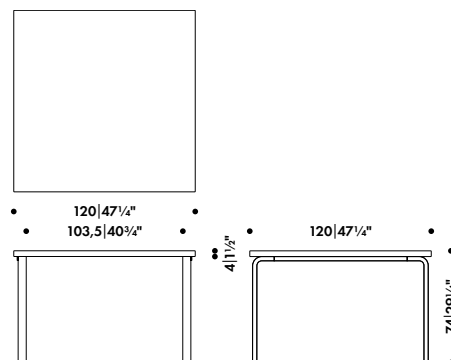

AALTO TABLE SQUARE NEW

ALVAR AALTO 1933

Four legs and top edge-band

Solid birch

Top core

Solid birch, chipboard, plywood, honeycomb

Top surface

Birch veneer
High-pressure laminate
Linoleum

Use of water based lacquers only

Shipped unassembled in two boxes

Table with birch veneer top: Made in Finland and Germany
Table with HPL top: Made in Finland
Table with linoleum top: Made in Finland

84

Legs and edge band natural lacquered, top birch veneer

283 063 81
SEK* 17.300,00

Legs and edge band natural lacquered, top IKI white HPL

283 063 82
SEK* 17.300,00

Legs and edge band natural lacquered, top black linoleum

283 063 83
SEK* 17.300,00

Felt glides, 22 x 45 mm, set of 4, with screws for LG80

270 049 02Q**
SEK* 170,00

* Recommended retail price without VAT;

** Quick Ship product - dispatch usually within 3 working days ex Germany