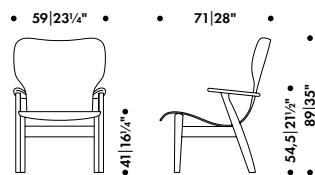

DOMUS LOUNGE CHAIR

ILMARI TAPIOVAARA 1946

Frame

Solid birch
Solid oak

Seat and back

Form-pressed birch veneer

Seat and back surface

Birch veneer
Oak veneer
Fabric upholstery with PU foam padding
Leather upholstery with PU foam padding

Shipped assembled, felt glides mounted

Made in Finland

—

Birch, frame natural lacquered

282 009 01
SEK* 17.150,00