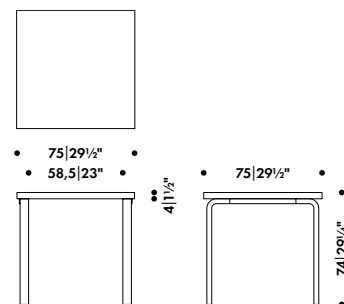

AALTO TABLE SQUARE

ALVAR AALTO 1933

Four legs and top edge-band

Solid birch

Top core

Solid birch, chipboard, plywood, honeycomb

Top surface

Birch veneer
High-pressure laminate
Linoleum

Use of water based lacquers only

Shipped unassembled in two boxes

Table with birch veneer top: Made in Finland and Germany

Table with HPL top: Made in Finland

Table with linoleum top: Made in Finland

—

81C

—