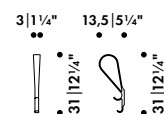

**Foot lacquered black, tree
lacquered black**

285 008 04

SEK* 9.130,00

TUPLA WALL HOOK

RONAN & ERWAN BOUROULLEC 2020

Wall hook

Zinc die-cast

Made in Italy