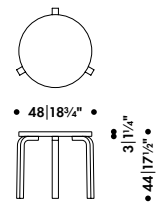

TABLE 90D

ALVAR AALTO 1933

Legs and top edge-band

Solid birch

Top core

Chipboard

Top surface

Birch veneer

High-pressure laminate

Linoleum

Use of water based lacquers only

Shipped unassembled in Carry Away Package

Table with birch veneer top: Made in Finland and Germany

Table with HPL top: Made in Finland

Table with linoleum top: Made in Finland

Legs and edge band natural lacquered, top birch veneer

283 020 51

SEK* 5.270,00