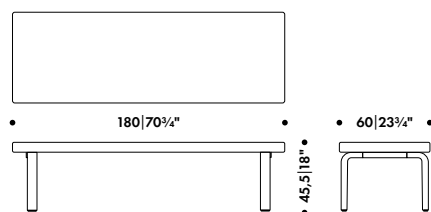

BENCH 167 NEW

ALVAR AALTO 1945

Legs

Solid birch

Seat core

Birch plywood

Seat surface

Fabric upholstery with PU foam padding
Leather upholstery with PU foam padding

Use of water based lacquers only

Shipped unassembled in two Carry Away packages, felt glides mounted

Made in Finland

—

**Configurable product -
Always made to order.**

—

Legs lacquered

natural
white
black

Fabric upholstery requirements

1 pc = 2,5m

Leather upholstery requirements

1 pc = 3m²

Bench 167	285 025 02	without VAT in SEK*
Legs		
Legs lacquered, natural		+ 15.350,00
Legs lacquered, white or black		+ 290,00
Upholstery**		
Fabric F40		+ 4.340,00
Fabric F60		+ 4.910,00
Fabric F80		+ 5.480,00
Fabric F100		+ 6.100,00
Fabric F140		+ 7.300,00
Fabric F200		+ 9.360,00
Leather L40		+ 11.120,00
Leather L60		+ 15.290,00

* Recommended retail price without VAT

** For COM and COL options, please check with your sales representative