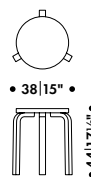

STOOL 60

ALVAR AALTO 1933

Three legs and seat edge-band

Solid birch
Solid wild birch

Seat core

Solid birch
Birch plywood

Seat surface

Birch veneer
High-pressure laminate
Linoleum
Fabric upholstery with PU foam padding
Leather upholstery with PU foam padding
Leather upholstery without PU foam padding

Configurable products - Always made to order. Longer lead times than standard versions. Existing standard components can be freely combined.

Seat lacquered

natural
black
white
orange
yellow
green
petrol
red
blue
grey

Seat stained

honey
walnut

Legs lacquered

natural
black
white

Legs stained

honey
walnut

Fabric upholstery requirement

1 pc = 50 x 50 cm

Leather upholstery requirement

1 pc = 0,4 m²

Use of water based lacquers only

Shipped unassembled in a Carry Away package or assembled (up to two in a box).

Made in Finland

Artek offers a Lifetime Warranty on every new Stool 60 purchased by end customers for private use.

Stool 60	280 002 02	without VAT in SEK*
Seat		
Seat birch veneer		+ 2.340,00
Seat IKI white HPL, edge natural		+ 260,00
Seat linoleum black, edge natural		+ 260,00
Seat lacquered or stained		+ 220,00
Legs		
Legs birch or wild birch natural lacquered		+ 0,00
Legs lacquered or stained		+ 180,00
Upholstery**		
Fabric F40		+ 520,00
Fabric F60		+ 640,00
Fabric F80		+ 770,00
Fabric F100		+ 910,00
Fabric F140		+ 1.160,00
Fabric F200		+ 1.610,00
Leather without PU foam padding		+ 0,00
Leather L40		+ 1.140,00
Leather L60		+ 1.640,00
Glides		
Felt glides mounted		+ 120,00
Mode of shipment		
Assembled		+ 100,00

* Recommended retail price without VAT

** For COM and COL options, please check with your sales representative