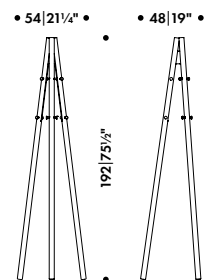

KIILA COAT STAND

DANIEL RYBAKKEN 2017

Legs

Solid ash

Structure

Bent sheet steel

Hooks

Polyamide, dyed

Made in Poland

—

**Legs natural lacquered,
structure and hooks stone
white**

285 037 02 Q**

SEK* 4.810,00