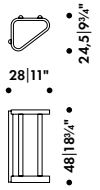

UMBRELLA STAND 115

ALVAR AALTO 1936

Frame

Form-bent solid birch lamella and solid birch

Tray

Brass

Use of water based lacquers only

Made in Finland

**Frame natural lacquered,
brass tray**

285 005 01 Q**

SEK* 5.380,00

* Recommended retail price without VAT;

** Quick Ship product - dispatch usually within 3 working days ex Germany