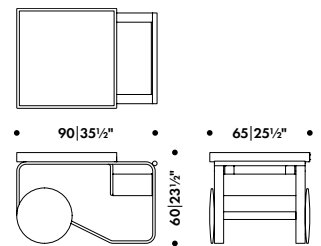

TEA TROLLEY 900

ALVAR AALTO 1937

Frame

Form-bent solid birch lamella

Wheels

MDF
Black rubber ring

Basket

Rattan

Top surface

Ceramic tiles

Use of water based lacquers only

Shipped assembled

Made in Finland

—

Frame natural lacquered, wheels white lacquered, top black ceramic tiles

283 014 02

SEK* 36.280,00