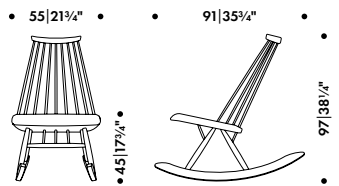

MADEMOISELLE ROCKING CHAIR

ILMARI TAPIOVAARA 1956

Legs, seat and back

Solid birch

Shipped assembled

Made in Finland

Black lacquered

282 012 04

SEK* 16.040,00