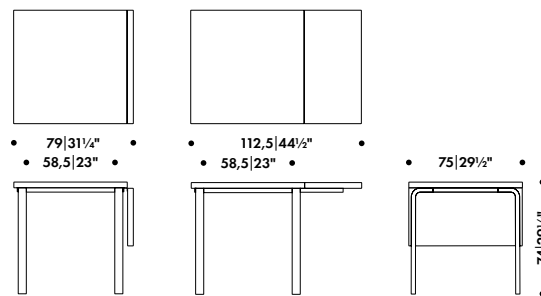

AALTO TABLE FOLDABLE NEW

ALVAR AALTO 1933

Four legs and top edge-band

Solid birch

Top core

Solid birch, chipboard, plywood, honeycomb

Top surface

Birch veneer
High-pressure laminate
Linoleum

Use of water based lacquers only

Shipped unassembled in two boxes

Table with birch veneer top:
Made in Finland and Germany
Table with HPL top: Made in
Finland
Table with linoleum top: Made
in Finland

DL81C

Legs and edge band natural lacquered,
top birch veneer, drop leaf birch veneer

283 060 81
SEK* 12.920,00

Legs and edge band natural lacquered,
top IKI white HPL, drop leaf IKI white
HPL

283 060 82
SEK* 12.920,00

Legs and edge band natural lacquered,
top black linoleum, drop leaf black
linoleum

283 060 83
SEK* 12.920,00

Legs and edge band natural lacquered,
top clay linoleum, drop leaf walnut
linoleum

283 060 84
SEK* 12.920,00

Legs and edge band natural lacquered,
top pistachio linoleum, drop leaf olive
linoleum

283 060 85
SEK* 12.920,00

Legs and edge band natural lacquered,
top vapour linoleum, drop leaf smokey
blue linoleum

283 060 86
SEK* 12.920,00

Felt glides, 22 x 45 mm, set of 4, with
screws for LG80

270 049 02Q**
SEK* 170,00

* Recommended retail price without VAT;

** Quick Ship product - dispatch usually within 3 working days ex Germany