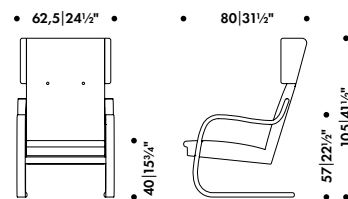

282 022 24

SEK* 28.840,00

* Recommended retail price without VAT

ARMCHAIR 401

ALVAR AALTO 1933

Frame

Form-bent solid birch lamella

Seat and back