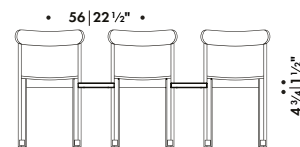

Shipped assembled

Made in Italy

Upon request Atelier Chair is available with row-connectors. Minimum order quantity 20 units. Additional information is available from your Artek sales representative.

Beech, natural lacquered