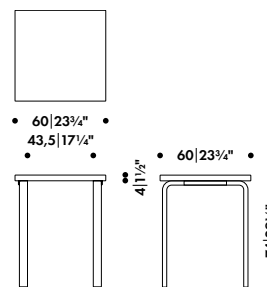

AALTO TABLE SQUARE NEW

ALVAR AALTO 1933

Four legs and top edge-band

Solid birch

Top core

Solid birch, chipboard, plywood, honeycomb

Top surface

Birch veneer
High-pressure laminate
Linoleum

Use of water based lacquers only

Shipped unassembled in two boxes

Table with birch veneer top: Made in Finland and Germany

Table with HPL top: Made in Finland

Table with linoleum top: Made in Finland

—

80C

—