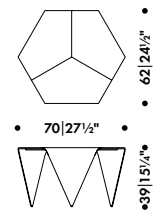

TRIENNA TABLE

ILMARI TAPIOVAARA 1954

Table core

Form-pressed birch veneer

Table surface

Oak veneer

Shipped assembled

Made in Finland

Oak, natural lacquered

283 038 04Q**

SEK* 10.150,00