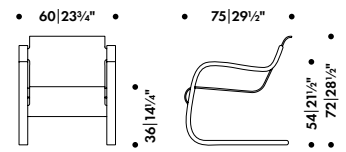

ARMCHAIR 42

ALVAR AALTO 1932

Frame

Form-bent solid birch lamella

Seat shell

Form-pressed birch plywood

Use of water based lacquers only

Shipped assembled

Made in Finland

—

**Frame natural lacquered,
seat shell white lacquered**

282 007 01

SEK* 24.800,00