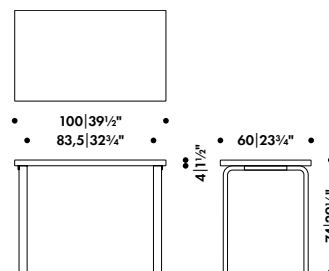

AALTO TABLE RECTANGULAR NEW

ALVAR AALTO 1933

Four legs and top edge-band

Solid birch

Top core

Solid birch, chipboard, plywood, honeycomb

Top surface

Birch veneer
High-pressure laminate
Linoleum

Shipped unassembled in two boxes

Table with birch veneer top:
Made in Finland and Germany
Table with HPL top: Made in Finland

Table with linoleum top: Made in Finland

Use of water based lacquers only

80B