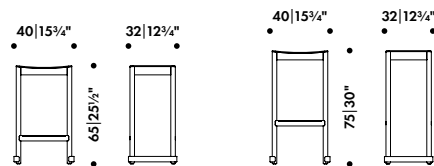

Seat surface

Beech veneer
Ash veneer
Oak veneer

Plastic glides mounted

Made in Italy

H 65 cm, beech, natural lacquered

281 046 01 Q**
SEK* 5.260,00

H 75 cm, beech, natural lacquered

281 047 01 Q**
SEK* 5.260,00