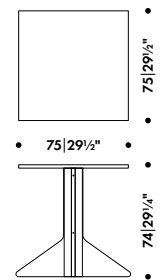

KAARI TABLE SQUARE

RONAN & ERWAN BOUROLLEC 2015

REB 011

Legs
Solid oak

Braces
Flat rolled steel

Top core
MDF

Top surface
High-pressure laminate
Linoleum

Top edge-band
ABS

Shipped unassembled in three boxes

Made in Italy and Poland

Configurable products - Always made to order. Existing standard components can be freely combined.

REB 011	283 056 02	without VAT in SEK*
Table top		
HPL, high-gloss white		11.180,00
HPL, high-gloss black		+ 0,00
Linoleum black		+ 1.030,00
Base		
Natural oak, protective varnish		+ 0,00
Oak, black lacquered		+ 0,00

* Recommended retail price without VAT