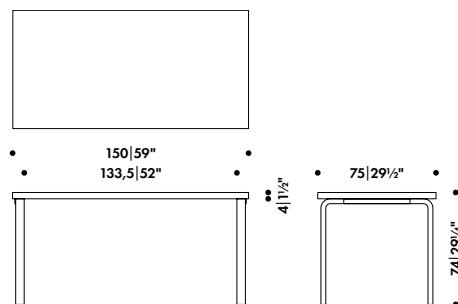

AALTO TABLE RECTANGULAR

ALVAR AALTO 1933

Four legs and top edge-band

Solid birch

Top core

Solid birch, chipboard, plywood, honeycomb

Top surface

Birch veneer
High-pressure laminate
Linoleum

Shipped unassembled in two boxes

Table with birch veneer top:
Made in Finland and Germany
Table with HPL top: Made in Finland

Table with linoleum top: Made in Finland

Use of water based lacquers only

81A

Legs and edge band natural lacquered,
top birch veneer

283 044 81

SEK* 14.050,00

Legs and edge band natural lacquered,
top IKI white HPL

283 044 82

SEK* 14.050,00

Legs and edge band natural lacquered,
top black linoleum

283 044 83

SEK* 14.050,00

Felt glides, 22 x 45 mm, set of 4, with
screws for LG80

270 049 02Q**

SEK* 170,00

* Recommended retail price without VAT;

** Quick Ship product - dispatch usually within 3 working days ex Germany