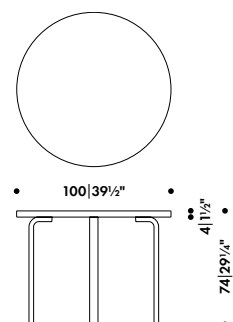

AALTO TABLE ROUND

ALVAR AALTO 1933

Legs and top edge-band

Solid birch

Top core

Solid birch, chipboard, plywood, honeycomb

Top surface

Birch veneer

High-pressure laminate

Linoleum

Use of water based lacquers only

Shipped unassembled in two boxes

Table with birch veneer top: Made in Finland and Germany

Table with HPL top: Made in Finland

Table with linoleum top: Made in Finland

90A