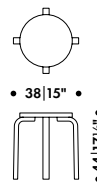

STOOL E60

ALVAR AALTO 1934

Four legs and seat edge-band

Solid birch
Solid wild birch

Seat core

Solid birch
Birch plywood

Seat surface

Birch veneer
High-pressure laminate
Linoleum
Fabric upholstery with PU foam padding
Leather upholstery with PU foam padding
Leather upholstery without PU foam padding

Use of water based lacquers only

Shipped unassembled in a Carry Away package or assembled (up to two in a box).

Made in Finland

Artek offers a Lifetime Warranty on every new Stool E60 purchased by end customers for private use.