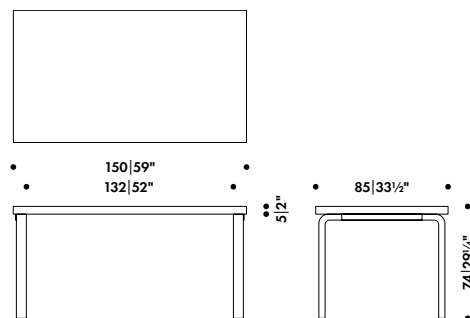

AALTO TABLE RECTANGULAR

ALVAR AALTO 1933

Four legs and top edge-band

Solid birch

Top core

Solid birch, chipboard, plywood, honeycomb

Top surface

Birch veneer
High-pressure laminate
Linoleum

Shipped unassembled in two boxes

Table with birch veneer top:
Made in Finland and Germany
Table with HPL top: Made in Finland

Table with linoleum top: Made in Finland

Use of water based lacquers only

82A

Legs and edge band natural lacquered,
top birch veneer

283 005 81

SEK* 17.460,00

Legs and edge band natural lacquered,
top IKI white HPL

283 005 82

SEK* 17.460,00

Legs and edge band natural lacquered,
top black linoleum

283 005 83

SEK* 17.460,00

Felt glides, 28 x 52 mm, set of 4, with
screws for LG83

270 049 03Q**

SEK* 170,00

* Recommended retail price without VAT;

** Quick Ship product - dispatch usually within 3 working days ex Germany