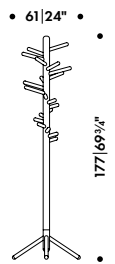

CLOTHES TREE 160

ANNA-MAIJA JAATINEN 1964

Foot

Steel

Tree

Solid birch

Shipped assembled

Made in Estonia

**Foot lacquered white, tree
natural lacquered**

285 008 01

SEK* 8.280,00