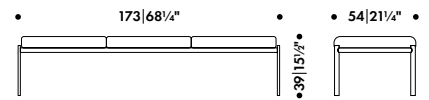

KIKI BENCH

ILMARI TAPIOVAARA 1960

Frame

Steel

Seat

Fabric upholstery with PU foam and polyester wadding
Leather upholstery with PU foam and polyester wadding

Shipped assembled

Made in Hungary

—

**Configurable product -
Always made to order.**

—

Frame powder coated
black gloss

—

3-seater

Fabric upholstery requirement

1 pc = 1,98 m

Leather upholstery requirement

1 pc = 3,9 m²

Kiki Bench 3-seater

285 012 02

without VAT
in SEK*

Frame

Frame powder-coated

18.890,00

Upholstery**

Fabric F40

+ 1.870,00

Fabric F60

+ 2.320,00

Fabric F80

+ 2.790,00

Fabric F100

+ 3.250,00

Fabric F140

+ 4.180,00

Fabric F200

+ 5.830,00

Leather L40

+ 11.090,00

Leather L60

+ 16.150,00

* Recommended retail price without VAT

** For COM and COL options, please check with your sales representative