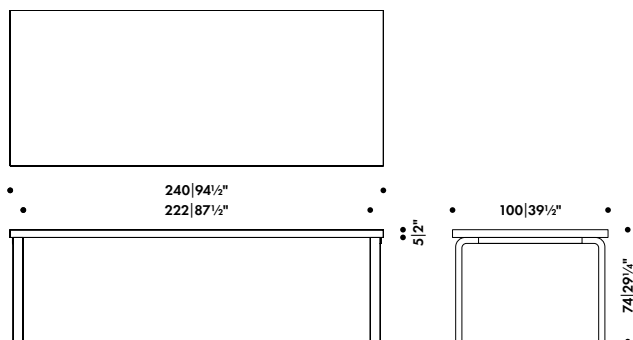

AALTO TABLE RECTANGULAR

ALVAR AALTO 1933

Four legs and top edge-band

Solid birch

Top core

Solid birch, chipboard, plywood, honeycomb

Top surface

Birch veneer
High-pressure laminate
Linoleum

Shipped unassembled in two boxes

Table with birch veneer top: Made in Finland and Germany

Table with HPL top: Made in Finland

Table with linoleum top: Made in Finland

Use of water based lacquers only

86A

Legs and edge band natural lacquered, top birch veneer

283 009 81

SEK* 30.660,00

Legs and edge band natural lacquered, top IKI white HPL

283 009 82

SEK* 30.660,00

Legs and edge band natural lacquered, top black linoleum

283 009 83

SEK* 30.660,00

Felt glides, 28 x 52 mm, set of 4, with screws for LG83

270 049 03Q**

SEK* 170,00

* Recommended retail price without VAT;

** Quick Ship product - dispatch usually within 3 working days ex Germany