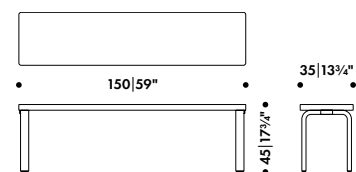

BENCH 168B NEW

ALVAR AALTO 1945

Legs

Solid birch

Seat core

Solid birch

Birch plywood

Honeycomb

Seat surface

Birch veneer

Fabric upholstery with PU foam padding

Leather upholstery with PU foam padding

Use of water based lacquers only

Shipped unassembled in two Carry Away packages, felt glides mounted

Made in Finland

Legs natural lacquered, solid seat top natural lacquered

285 024 51

SEK* 8.840,00