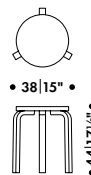

STOOL 60

ALVAR AALTO 1933

Three legs and seat edge-band

Solid birch
Solid wild birch

Seat core

Solid birch
Birch plywood

Seat surface

Birch veneer
High-pressure laminate
Linoleum
Fabric upholstery with PU foam padding
Leather upholstery with PU foam padding
Leather upholstery without PU foam padding

Use of water based lacquers only

Shipped unassembled in a Carry Away package or assembled (up to two in a box).

Made in Finland

Artek offers a Lifetime Warranty on every new Stool 60 purchased by end customers for private use.