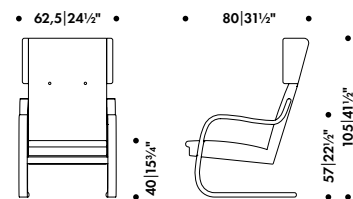

ARMCHAIR 401

ALVAR AALTO 1933

Frame

Form-bent solid birch lamella

Seat and back

Solid birch, birch plywood

Fabric upholstery, steel spring, seaweed, chip wool, PU foam and polyester padding

Leather upholstery, steel spring, seaweed, chip wool, PU foam and polyester padding

Use of water based lacquers only

Shipped assembled

Made in Finland

Natural lacquered, upholstery front: grey (coda 232), seat: yellow (coda 410), back: red/white (canvas 614), buttons: black/white (canvas 154), stitching yarn: pale pink (817)

282 022 21

SEK* 28.560,00