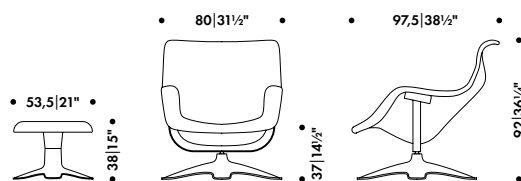

282 012 02

SEK* 16.040,00

KARUSELLI LOUNGE CHAIR & OTTOMAN

YRJÖ KUKKAPURO 1964

Base and shell
Fibre glass

Brace
Steel

Seat surface
Leather upholstery with PU foam padding

Swivel (mechanism)