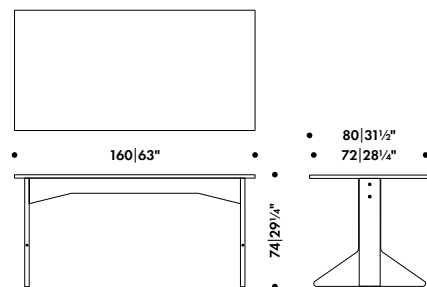

KAARI TABLE RECTANGULAR

RONAN & ERWAN BOUROULLEC 2015

REB 012

Legs

Solid oak

Braces

Flat rolled steel

Top core

MDF

Top surface

High-pressure laminate
Linoleum

Top edge-band

ABS

Shipped unassembled in three boxes

Made in Italy and Poland

—

Configurable products - Always made to order. Existing standard components can be freely combined.

—

REB 012

283 057 02

without VAT
in SEK*

Table top

HPL, high-gloss white, white HPL	19.250,00
HPL, high-gloss black	+ 0,00
Linoleum black	+ 2.570,00

Base

Natural oak, protective varnish	+ 0,00
Oak, black lacquered	+ 0,00

* Recommended retail price without VAT