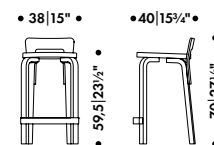

HIGH CHAIR K65

ALVAR AALTO 1935

Legs and seat edge-band

Solid birch

Seat core

Solid birch

Birch plywood

Seat surface

Birch veneer

High-pressure laminate

Linoleum

Fabric upholstery with PU foam padding

Leather upholstery with PU foam padding

Leather upholstery without PU foam padding

Backrest

Form-pressed birch plywood

Footrest

Form-pressed solid birch lamella

Use of water based lacquers only

Shipped unassembled in a Carry Away package

Made in Finland

Legs and backrest natural lacquered, seat birch veneer

281 006 51 Q**

SEK* 4.630,00