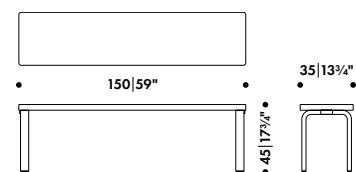

BENCH 168B NEW

ALVAR AALTO 1945

Legs

Solid birch

Seat core

Solid birch
Birch plywood
Honeycomb

Seat surface

Birch veneer
Fabric upholstery with PU foam padding
Leather upholstery with PU foam padding

Use of water based lacquers only

Shipped unassembled in two Carry Away packages, felt glides mounted

Made in Finland

—

**Configurable product -
Always made to order.**

—

Legs lacquered

natural
white
black

Fabric upholstery requirements

1 pc = 0,7m x 1,9m

Leather upholstery requirements

1 pc = 2,3m²

Bench 168B	285 024 02	without VAT in SEK*

Legs

Legs lacquered, natural	+ 8.840,00
Legs lacquered, white or black	+ 290,00

Upholstery**

Fabric F40	+ 3.940,00
Fabric F60	+ 4.280,00
Fabric F80	+ 4.740,00
Fabric F100	+ 5.130,00
Fabric F140	+ 5.590,00
Fabric F200	+ 6.280,00
Leather L40	+ 7.530,00
Leather L60	+ 10.780,00

* Recommended retail price without VAT

** For COM and COL options, please check with your sales representative