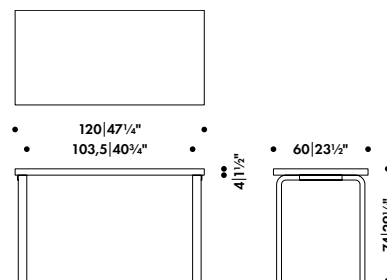

AALTO TABLE RECTANGULAR

ALVAR AALTO 1933

Four legs and top edge-band

Solid birch

Top core

Solid birch, chipboard, plywood, honeycomb

Top surface

Birch veneer
High-pressure laminate
Linoleum

Shipped unassembled in two boxes

Table with birch veneer top:
Made in Finland and Germany
Table with HPL top: Made in Finland

Table with linoleum top: Made in Finland

Use of water based lacquers only

80A