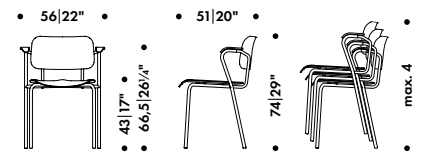

LUKKI CHAIR

ILMARI TAPIOVAARA 1951

Legs

Steel tube

Seat and back core

Form-pressed birch plywood

Seat and back surface

Beech veneer

Shipped assembled

Made in Finland

Frame black matt powder coated, seat, backrest and armrest black lacquered

281 016 01

SEK* 4.790,00

Frame stone white matt powder coated, seat, backrest and armrest stone white lacquered

281 016 02

SEK* 4.790,00