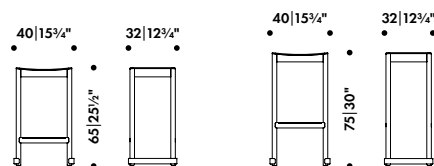

ATELIER BAR STOOL

TAF STUDIO 2021

Frame

Solid beech
Solid ash
Solid oak

Foot rest inlay

Aluminium

Seat

Beech plywood

Seat surface

Beech veneer
Ash veneer
Oak veneer

Plastic glides mounted

Made in Italy

—

Configurable products - Always made to order. Longer lead times than standard versions.

—

Atelier Bar Stool 281 046 00 without VAT in SEK*

Seat height

Seat height 65cm	0,00
Seat height 75cm	0,00

Frame and seat

natural beech, clear lacquered	5.260,00
natural ash, clear lacquered	+ 450,00
natural oak, clear lacquered	+ 1.100,00
beech, black lacquered	+ 400,00
beech, dark red lacquered	+ 400,00
beech, green lacquered	+ 400,00

Glides

Plastic glides mounted	+ 0,00

* Recommended retail price without VAT