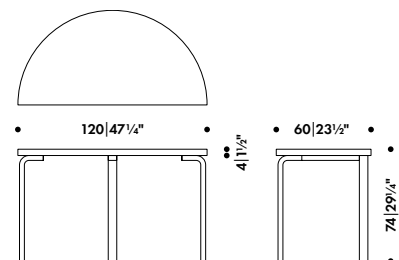

AALTO TABLE HALF-ROUND

ALVAR AALTO 1933

Three legs and top edge-band

Solid birch

Top core

Solid birch, chipboard, plywood, honeycomb

Top surface

Birch veneer
High-pressure laminate
Linoleum

Use of water based lacquers only

Shipped unassembled in two boxes

Table with birch veneer top: Made in Finland and Germany
Table with HPL top: Made in Finland
Table with linoleum top: Made in Finland

95