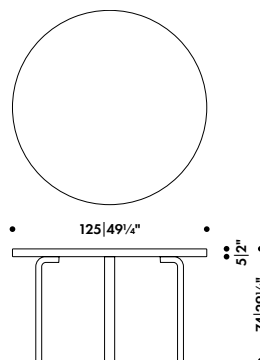

AALTO TABLE ROUND

ALVAR AALTO 1933

Legs and top edge-band

Solid birch

Top core

Solid birch, chipboard, plywood, honeycomb

Top surface

Birch veneer

High-pressure laminate

Linoleum

Use of water based lacquers only

Shipped unassembled in two boxes

Table with birch veneer top: Made in Finland and Germany

Table with HPL top: Made in Finland

Table with linoleum top: Made in Finland

91