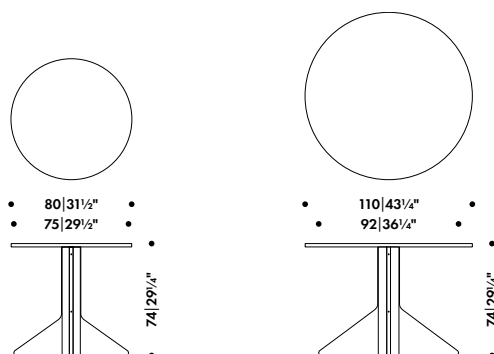

KAARI TABLE ROUND

RONAN & ERWAN BOUROLLEC 2015

REB 003

REB 004

Legs

Solid oak

Braces

Flat rolled steel

Top core

MDF

Top surface

High-pressure laminate
Linoleum

Top edge-band

ABS

Shipped unassembled in three boxes

Made in Italy and Poland

—

Configurable products - Always made to order. Existing standard components can be freely combined.

—

REB 003	283 053 02	without VAT in SEK*

Table top

HPL, high-gloss white	12.300,00
HPL, high-gloss black	+ 0,00
Linoleum black	+ 1.610,00

Base

Natural oak, protective varnish	+ 0,00
Oak, black lacquered	+ 0,00

REB 004	283 054 02	without VAT in SEK*

Table top

HPL, high-gloss white	16.190,00
HPL, high-gloss black	+ 0,00
Linoleum black	+ 2.130,00

Base

Natural oak, protective varnish	+ 0,00
Oak, black lacquered	+ 0,00

* Recommended retail price without VAT