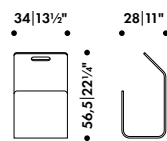

KANTO MAGAZINE/ FIREWOOD RACK PN001

PANCHO NIKANDER 2004

Form-pressed birch veneer

Shipped in a Carry Away package

Made in Estonia

Natural lacquered

285 016 01 Q**

SEK* 1.830,00