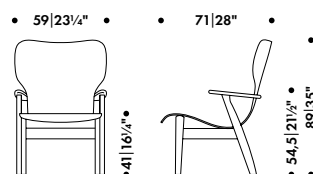

DOMUS LOUNGE CHAIR

ILMARI TAPIOVAARA 1946

Frame

Solid birch
Solid oak

Seat and back

Form-pressed birch veneer

Seat and back surface

Birch veneer
Oak veneer
Fabric upholstery with PU foam padding
Leather upholstery with PU foam padding

Shipped assembled, felt glides mounted

Made in Finland

—

Configurable product - Always made to order.

—

Frame, seat and back lacquered

natural
black

Frame, seat and back stained

honey

—

Fabric upholstery requirement

1 pc = 0,8 m

Leather upholstery requirement

1 pc = 1,48 m²

Some upholstery restrictions may occur with this product. Please consult suitability with your Artek representative.

Domus Lounge Chair	282 010 02	without VAT in SEK*

Frame, seat and back

Birch natural lacquered	+ 17.150,00
Birch lacquered or stained	+ 400,00
Oak natural lacquered	+ 2.110,00

Upholstery**

Fabric F40	+ 830,00
Fabric F60	+ 1.030,00
Fabric F80	+ 1.230,00
Fabric F100	+ 1.450,00
Fabric F140	+ 1.870,00
Fabric F200	+ 2.580,00
Leather L40	+ 4.210,00
Leather L60	+ 6.130,00

* Recommended retail price without VAT

** For COM and COL options, please check with your sales representative