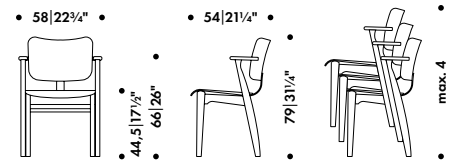

DOMUS CHAIR

ILMARI TAPIOVAARA 1946

Frame

Solid birch
Solid oak

Seat and back core

Form-pressed birch veneer

Seat and back surface

Birch veneer

Oak veneer

Fabric upholstery with PU foam padding

Leather upholstery with PU foam padding

Shipped assembled, felt glides mounted

Made in Finland

281 013 01
SEK* 7.910,00

281 013 02
SEK* 8.200,00

281 013 03
SEK* 8.200,00

281 013 04
SEK* 8.200,00

281 013 EF
SEK* 8.200,00

281 013 05
SEK* 9.540,00

281 014 51
SEK* 9.610,00

281 014 52
SEK* 9.900,00

281 014 53
SEK* 9.900,00

281 014 54
SEK* 9.900,00

281 014 55
SEK* 11.240,00

281 015 51
SEK* 11.770,00

* Recommended retail price without VAT