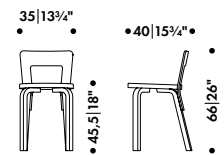

CHAIR 65

ALVAR AALTO 1935

Legs and seat edge-band

Solid birch

Seat core

Solid birch

Birch plywood

Seat surface

Birch veneer

High-pressure laminate

Linoleum

Fabric upholstery with PU foam padding

Leather upholstery with PU foam padding

Leather upholstery without PU foam padding

Backrest

Form-pressed birch plywood

Use of water based lacquers only

Shipped unassembled in a Carry Away package

Made in Finland

Legs and backrest natural lacquered, seat birch veneer

281 026 71

SEK* 3.820,00