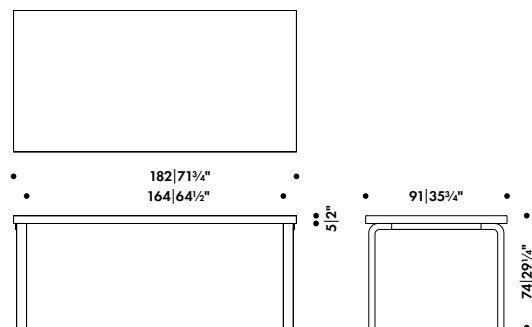

AALTO TABLE RECTANGULAR

ALVAR AALTO 1933

Four legs and top edge-band

Solid birch

Top core

Solid birch, chipboard, plywood, honeycomb

Top surface

Birch veneer
High-pressure laminate
Linoleum

Shipped unassembled in two boxes

Table with birch veneer top:
Made in Finland and Germany
Table with HPL top: Made in Finland

Table with linoleum top: Made in Finland

Use of water based lacquers only

83

Legs and edge band natural lacquered,
top birch veneer

283 007 81

SEK* 19.980,00

Legs and edge band natural lacquered,
top IKI white HPL

283 007 82

SEK* 19.980,00

Legs and edge band natural lacquered,
top black linoleum

283 007 83

SEK* 19.980,00

Felt glides, 28 x 52 mm, set of 4, with
screws for LG83

270 049 03Q**

SEK* 170,00

* Recommended retail price without VAT;

** Quick Ship product - dispatch usually within 3 working days ex Germany