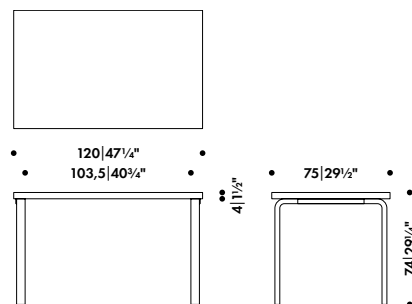

AALTO TABLE RECTANGULAR

ALVAR AALTO 1933

Four legs and top edge-band

Solid birch

Top core

Solid birch, chipboard, plywood, honeycomb

Top surface

Birch veneer
High-pressure laminate
Linoleum

Shipped unassembled in two boxes

Table with birch veneer top:
Made in Finland and Germany
Table with HPL top: Made in Finland

Table with linoleum top: Made in Finland

Use of water based lacquers only

81B

Legs and edge band natural lacquered,
top birch veneer

283 004 81

SEK* 10.570,00

Legs and edge band natural lacquered,
top IKI white HPL

283 004 82

SEK* 10.570,00

Legs and edge band natural lacquered,
top black linoleum

283 004 83

SEK* 10.570,00

Felt glides, 22 x 45 mm, set of 4, with
screws for LG80

270 049 02Q**

SEK* 170,00

* Recommended retail price without VAT;

** Quick Ship product - dispatch usually within 3 working days ex Germany