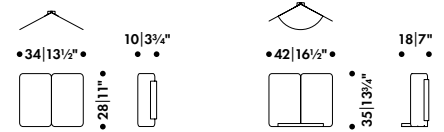

124° MIRROR

DANIEL RYBAKKEN 2017

Bracket

Anodized aluminium extrusion

Mirror

Polished stainless steel sheet

Tray

Solid ash

Shipped in a Carry Away package

Made in Germany

Medium, tray natural lacquered

286 124 02 Q**

SEK* 3.860,00