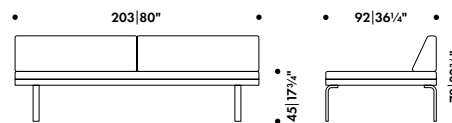

DAY BED 710

ALVAR AALTO 1933

Legs, bed frame and slats

Solid birch

Mattress and back cushions

Fabric upholstery with PU foam

Use of water based lacquers only

Shipped assembled

Made in Finland

—

Configurable product - Always made to order.

—

Fabric upholstery requirements

Mattress cover 1 pc = 4,3 m

Back cushion cover 2 pc = 2,5 m

Day Bed 710	281 031 02	without VAT in SEK*
Frame		
Lacquered		10.490,00
Mattress		
With mattress		+ 4.440,00
Mattress cover**		
Mattress, fabric F40		+ 6.890,00
Mattress, fabric F60		+ 8.010,00
Mattress, fabric F80		+ 9.120,00
Mattress, fabric F100		+ 10.220,00
Mattress, fabric F140		+ 12.450,00
Mattress, fabric F200		+ 16.350,00
Back cushions (2 pcs)		
With back cushion		+ 2.840,00
Back cushion covers (2 pcs)**		
Back cushions (2 pcs), fabric F40		+ 4.470,00
Back cushions (2 pcs), fabric F60		+ 5.130,00
Back cushions (2 pcs), fabric F80		+ 5.780,00
Back cushions (2 pcs), fabric F100		+ 6.430,00
Back cushions (2 pcs), fabric F140		+ 7.720,00
Back cushions (2 pcs), fabric F200		+ 9.980,00
Glides		
Felt glides mounted		+ 120,00

* Recommended retail price without VAT

** For COM and COL options, please check with your sales representative