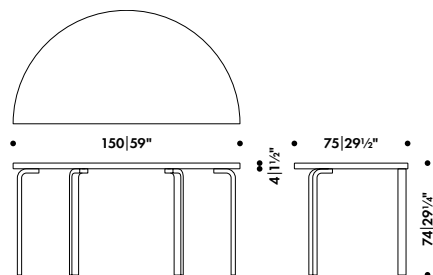

AALTO TABLE HALF-ROUND NEW

ALVAR AALTO 1933

Three legs and top edge-band

Solid birch

Top core

Solid birch, chipboard, plywood, honeycomb

Top surface

Birch veneer
High-pressure laminate
Linoleum

Use of water based lacquers only

Shipped unassembled in two boxes

Table with birch veneer top: Made in Finland and Germany
Table with HPL top: Made in Finland
Table with linoleum top: Made in Finland

96

Legs and edge band natural lacquered, top birch veneer

283 064 81
SEK* 15.530,00

Legs and edge band natural lacquered, top IKI white HPL

283 064 82
SEK* 15.530,00

Legs and edge band natural lacquered, top black linoleum

283 064 83
SEK* 15.530,00

Felt glides, 22 x 45 mm, set of 4, with screws for LG80

270 049 02Q**
SEK* 170,00

* Recommended retail price without VAT;

** Quick Ship product - dispatch usually within 3 working days ex Germany