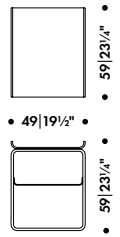

SIDE TABLE 915

ALVAR AALTO 1932

Frame

Form-bent solid birch lamella

Shelves

Form-pressed birch plywood

Use of water based lacquers only

Shipped assembled

Made in Finland

**Frame natural lacquered, shelves black
lacquered**

283 022 03

SEK* 9.210,00