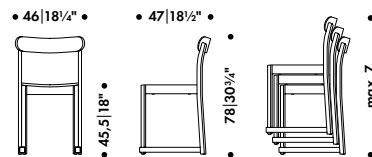

Shipped assembled

Made in Italy

Upon request Atelier Chair is available with row-connectors. Minimum order quantity 20 units. Additional information is available from your Artek sales representative.

Beech, natural lacquered