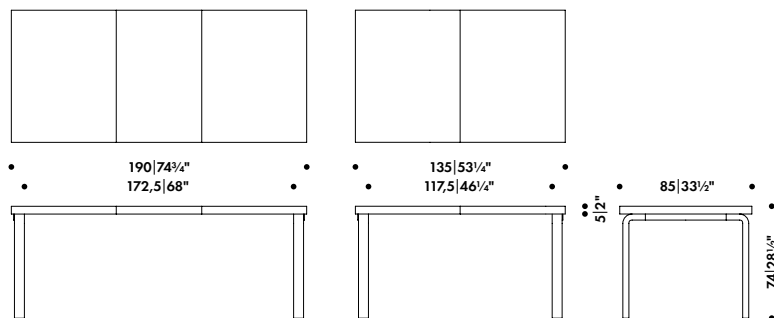

AALTO TABLE EXTENDABLE

ALVAR AALTO 1956

Four legs and top edge-band

Solid birch

Top core

Solid birch, chipboard, plywood, honeycomb

Top surface

Birch veneer
High-pressure laminate
Linoleum

Use of water based lacquers only

Shipped unassembled in two boxes

Made in Finland

97

Legs and edge band natural lacquered,
top birch veneer

283 024 81

SEK* 29.130,00

Legs and edge band natural lacquered,
top IKI white HPL

283 024 82

SEK* 29.130,00

Felt glides, 28 x 52 mm, set of 4, with
screws for LG83

270 049 03Q**

SEK* 170,00

* Recommended retail price without VAT;

** Quick Ship product - dispatch usually within 3 working days ex Germany