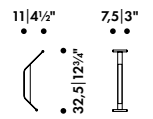

Wall bracket

Solid oak

Hook

Flat rolled steel

Shipped assembled

Made in Poland

Natural lacquered

285 036 10 Q**