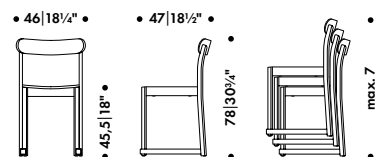

Made in Italy

Upon request Atelier Chair is available with row-connectors. Minimum order quantity 20 units. Additional information is available from your Artek sales representative.

Configurable products - Always made to order. Longer lead times than standard versions.