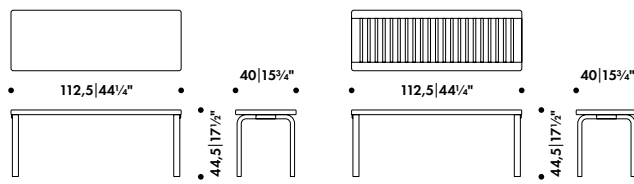

BENCH 153A

ALVAR AALTO 1945

Legs

Solid birch

Seat core

Solid birch, birch plywood, honeycomb
Solid birch slatted frame

Seat surface

Birch veneer
Solid birch

Solid top – Size A

Slatted top – Size A

Use of water based lacquers only

Shipped unassembled in a Carry Away package

Made in Finland

NEW

Legs natural lacquered, solid
seat top natural lacquered

285 023 51 Q**
SEK* 6.670,00

NEW

Legs white lacquered, solid
seat top white lacquered

285 023 52 Q**
SEK* 7.250,00

NEW

Legs black lacquered, solid
seat top black lacquered

285 023 53 Q**
SEK* 7.250,00

Legs natural lacquered,
slatted seat top natural
lacquered

285 006 51 Q**
SEK* 7.500,00

Legs white lacquered, slatted
seat top white lacquered

285 006 52 Q**
SEK* 8.430,00

Legs black lacquered, slatted
seat top black lacquered

285 006 53 Q**
SEK* 8.430,00

Felt glides, 17 x 30 mm, set
of 4, with screws for LG60

270 049 01 Q**
SEK* 170,00

* Recommended retail price without VAT;

** Quick Ship product - dispatch usually within 3 working days ex Germany

25 % rabatt ska dras av på angivna priser