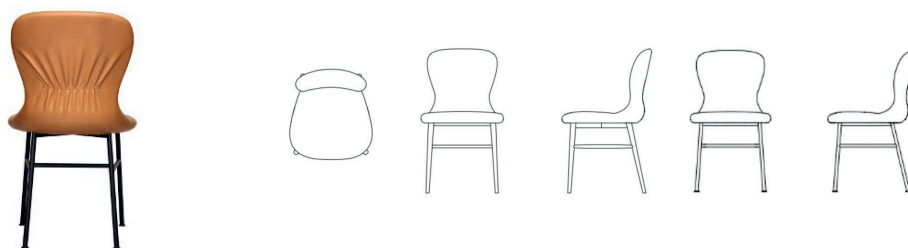

Myko Chair

Chair with moulded seat in fabric/leather, metal/wooden/wheel base. Available in Fogia's standard stains and RAL 9005. Designed with Stefan Borselius.

C.O.M.	Cat A	Cat B	Cat C	Cat D	Cat E	Cat F	Cat G	Cat H	Cat I	Cat J	Sevilla	Vintage	Elmosoft/ Elmotique/ Elmovintage	Dunes/ Spectrum
Seat in fabric/leather, metal base														
6225	6225	6415	6640	6945	7465	7770	8185	8825	9405	11230	8510	9260	10330	12100
Seat in fabric/leather, wooden legs														
7655	7655	7850	8070	8375	8895	9200	9615	10255	10835	12660	9945	10690	11760	13530

Variant	Fabric Required 140/150 cm	Width cm	Depth cm	Height cm	Seat height cm	Seat depth cm	Volume (m³)
Seat in fabric/leather, metal base	1.2	48	53	83	45	42	0.26
Seat in fabric/leather, wooden legs	1.2						0.26