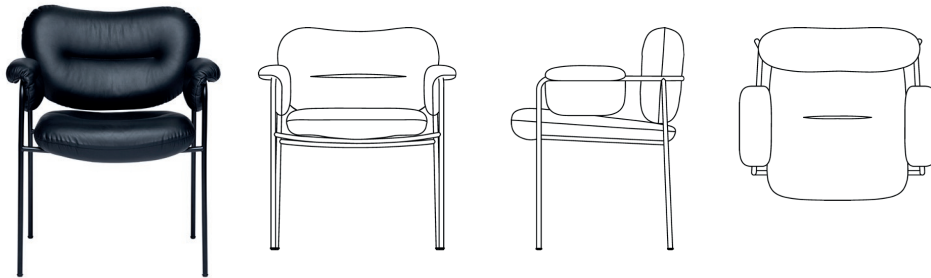

Statligt Ramavtal - Möbler och inredning
Delområde - Möten och Paus

Fogia - Produktlista 1.0

Martela

Ramavtalsnummer 23.3-5384-2022:013

Chairs

| | |
|--|---|
| Bollo Dining Chair (previously Spisolini)..... | 3 |
| Figurine Chair..... | 3 |
| Myko Chair..... | 4 |

Bollo Dining Chair (previously Spisolini)

Dining chair (previously Spisolini) in fabric/leather/sheepskin with metal base available in RAL 1013, 7021, 9005 and 9010. Designed with Andreas Engesvik.

| Price | C.O.M. | Cat A | Cat B | Cat C | Cat D | Cat E | Cat F | Cat G | Cat H | Cat I | Cat J | Sheepskin | Sevilla | Vintage | Elmosoft/ Elmotique/ Elmovintage | Dunes/ Spectrum |
|---|----------------------------------|-------------|-------------|--------------|-------------------|------------------|----------------------|-----------------------------|-------|-------|-------|-----------|---------|---------|--|--------------------|
| Fabric/leather/sheepskin w. metal base. | | | | | | | | | | | | | | | | |
| | 12670 | 12670 | 12930 | 13225 | 13630 | 14325 | 14735 | 15285 | 16140 | 16915 | 19350 | 28735 | 15760 | 17175 | 17725 | 20755 |
| Supplement other RAL classic color/pc, 1-4 pcs | | | | | | | | | | | | | | | | |
| | 1310 | | | | | | | | | | | | | | | |
| Supplement other RAL classic color/pc, 5-10 pcs | | | | | | | | | | | | | | | | |
| | 1135 | | | | | | | | | | | | | | | |
| Supplement other RAL classic color/pc >10 pcs | | | | | | | | | | | | | | | | |
| | Ask for quote | | | | | | | | | | | | | | | |
| Variant | Fabric Required 140/150 cm | Width cm | Depth cm | Height cm | Seat height cm | Seat depth cm | Armrest height cm | Volume (m ³) | | | | | | | | |
| Fabric/leather/sheepskin w. metal base. | 1.6 | 64 | 64.5 | 79 | 47 | 46 | 66.5 | 0.37 | | | | | | | | |