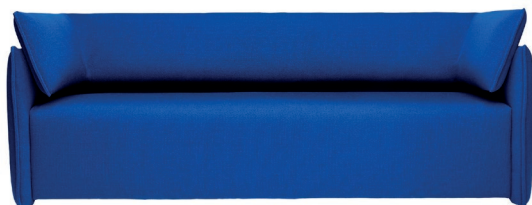

C.O.M.	Cat A	Cat B	Cat C	Cat D	Cat E	Cat F	Cat G	Cat H	Cat I	Cat J
2-seat										
26450	26450	27820	29395	31550	35240	37420	40330	44870	49000	61925
3-seat										
33655	33655	35220	37015	39475	43685	46170	49500	54680	59385	74140

Variant	Fabric Required 140/150 cm	Width cm	Depth cm	Height cm	Seat height cm	Seat depth cm	Armrest height cm	Volume (m³)
2-seat	8.5	170	78	80	43	54	80	1.1
3-seat	9.7	215	78	80	43	54	80	1.4

25 % rabatt ska dras av på angivna priser ⁷