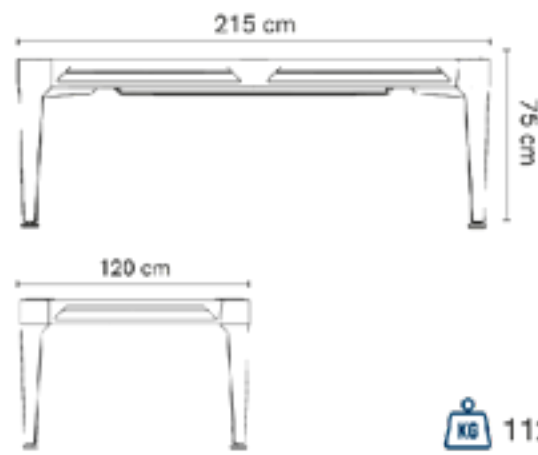

HYPHEN POOL TABLE

MADE IN FRANCE | CORNILLEAU

Mustard

ARTNR	MODEL, frame, cloth, pockets	SIZE (L x W x H)	BASE	WEIGHT	SEK (exkl. moms)
CO-219071	Hyphen Pool Table, black grey, cloth Mottled Dark grey, Black grey	215 x 120 x 75 cm	Steel structure, HPL slate. Carpet heather. Includes: 2 cues, 1 set of American marbles, 1 triangle + 1 diamond, 2 gray chalks & 1 cleaning brush	112 kg	68745
CO-219070	Hyphen Pool Table, black grey, cloth Mottled Dark grey, Polar white	215 x 120 x 75 cm	Steel structure, HPL slate. Carpet heather. Includes: 2 cues, 1 set of American marbles, 1 triangle + 1 diamond, 2 gray chalks & 1 cleaning brush	112 kg	68745
CO-219072	Hyphen Pool Table, black grey, cloth Mottled Dark grey, Mustard	215 x 120 x 75 cm	Steel structure, HPL slate. Carpet heather. Includes: 2 cues, 1 set of American marbles, 1 triangle + 1 diamond, 2 gray chalks & 1 cleaning brush	112 kg	68745
CO-219073	Hyphen Pool Table, black grey, cloth Mottled Dark grey, Terra cotta	215 x 120 x 75 cm	Steel structure, HPL slate. Carpet heather. Includes: 2 cues, 1 set of American marbles, 1 triangle + 1 diamond, 2 gray chalks & 1 cleaning brush	112 kg	68745
CO-219074	Hyphen Pool Table, black grey, cloth Mottled Dark grey, Waterblue	215 x 120 x 75 cm	Steel structure, HPL slate. Carpet heather. Includes: 2 cues, 1 set of American marbles, 1 triangle + 1 diamond, 2 gray chalks & 1 cleaning brush	112 kg	68745

Option table top

ARTNR	MODEL	SIZE (L x W x H)	BASE	WEIGHT	SEK (exkl. moms)
CO-259203	Table top "Mineral Decor" for black billiards	215 x 120 x 1 cm	Mineral option: Dark mineral back (lava stone), 2 pieces	46 kg	8955
CO-259103	Table top "Wood Decor" for black billiards	215 x 120 x 1 cm	Wood option: Dark wood back (wenge), 2 pieces	46 kg	8955

INTERIÖR FÖR AKTIVITET & HÄLSA