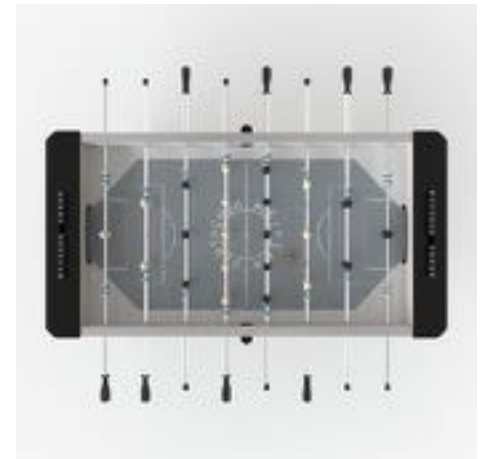

LUXLINE FOOTBALL TABLE

MADE IN FRANCE | DEUTSCHER MEISTER

Luxline, spruce/ black

ARTNR	PRODUKTNAMN	SIZE (L x W x H)	BASE	Weight	SEK (exkl. moms)
ST-2402007	Luxline football table, white/ beech	Table: 146 x 73,5 x 90 cm	MDF laminated white, Top cabinet rail, Chipboard wood laminated, handels soft black rubber. Leg Beech in black. Playingfield grey. Incl. 10 balls white plastic. Players orange and white plastic, orange plastic counter.	85 kg	22845
ST-2402008	Luxline football table, black/ black	Table: 146 x 73,5 x 90 cm	MDF laminated black, Top cabinet rail, Chipboard wood laminated, handels soft black rubber. Leg Beech in black. Playingfield grey. Incl. 10 balls white plastic. Players black and white plastic and black plastic counter.	85 kg	22845
ST-2402009	Luxline football table, red/ black	Table: 146 x 73,5 x 90 cm	MDF laminated red, Top cabinet rail, Chipboard wood laminated, handels soft black rubber. Leg Beech in black. Playingfield grey. Incl. 10 balls white plastic. Players black and red plastic and black plastic counter.	85 kg	22845
ST-2402010	Luxline football table, oak tradition/ beech	Table: 146 x 73,5 x 90 cm	MDF laminated oak. Top cabinet rail, Chipboard wood laminated, handels soft black rubber. Leg Beech in black. Playingfield green. Incl. 10 balls white plastic. Players orange and white plastic, orange plastic counter.	85 kg	22845
ST-2402011	Luxline football table, spruce/ black	Table: 146 x 73,5 x 90 cm	MDF laminated spruce, Top cabinet rail, Chipboard wood laminated, handels soft black rubber. Leg Beech in black. Playingfield grey. Incl. 10 balls white plastic. Players black and white plastic and black plastic counter.	85 kg	23845