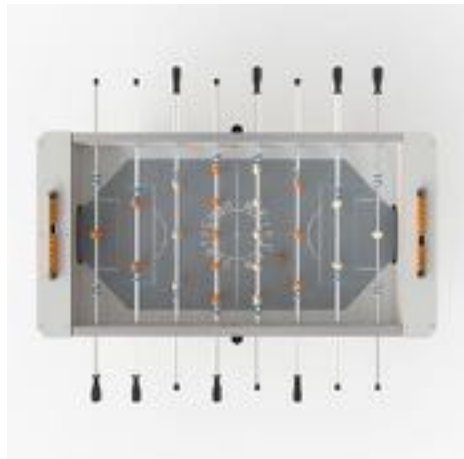

LUXLINE FOOTBALL TABLE

MADE IN FRANCE | DEUTSCHER MEISTER

Luxline, white/ beech

ARTNR	PRODUKTNAMN	SIZE (L x W x H)	BASE	Weight	SEK (exkl. moms)
ST-2402007	Luxline football table, white/ beech	Table: 146 x 73,5 x 90 cm	MDF laminated white, Top cabinet rail, Chipboard wood laminated, handels soft black rubber. Leg Beech in black. Playingfield grey. Incl. 10 balls white plastic. Players orange and white plastic, orange plastic counter.	85 kg	22845
ST-2402008	Luxline football table, black/ black	Table: 146 x 73,5 x 90 cm	MDF laminated black, Top cabinet rail, Chipboard wood laminated, handels soft black rubber. Leg Beech in black. Playingfield grey. Incl. 10 balls white plastic. Players black and white plastic and black plastic counter.	85 kg	22845
ST-2402009	Luxline football table, red/ black	Table: 146 x 73,5 x 90 cm	MDF laminated red, Top cabinet rail, Chipboard wood laminated, handels soft black rubber. Leg Beech in black. Playingfield grey. Incl. 10 balls white plastic. Players black and red plastic and black plastic counter.	85 kg	22845
ST-2402010	Luxline football table, oak tradition/ beech	Table: 146 x 73,5 x 90 cm	MDF laminated oak. Top cabinet rail, Chipboard wood laminated, handels soft black rubber. Leg Beech in black. Playingfield green. Incl. 10 balls white plastic. Players orange and white plastic, orange plastic counter.	85 kg	22845
ST-2402011	Luxline football table, spruce/ black	Table: 146 x 73,5 x 90 cm	MDF laminated spruce, Top cabinet rail, Chipboard wood laminated, handels soft black rubber. Leg Beech in black. Playingfield grey. Incl. 10 balls white plastic. Players black and white plastic and black plastic counter.	85 kg	23845