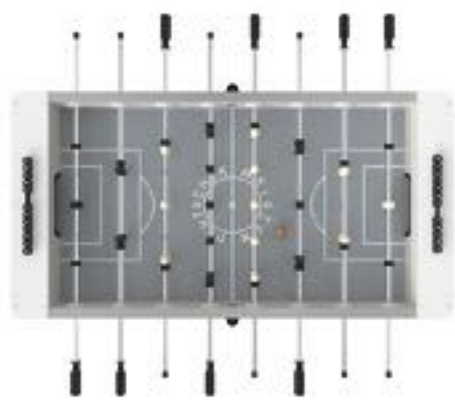

ARTNR	PRODUKTNAMN	SIZE (L x W x H)	BASE	Weight	SEK (exkl. moms)
ST-2402004	Profiline football table, white/ beech	Table: 146 x 73,5 x 90 cm	MDF laminated, Top cabinet rail, Chipboard wood laminated, handels soft black rubber. Laminate white. Leg Beech in black. Playingfield grey. Incl. 10 balls white plastic. Players black and white plastic and black plastic counter.	65 kg	18365

INTERIÖR FÖR AKTIVITET & HÄLSA

25 % rabatt ska dras av på angivna priser