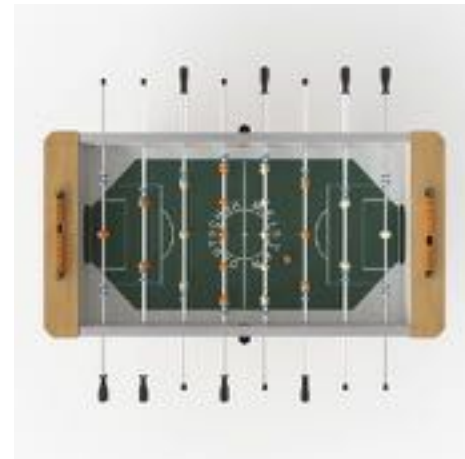

LUXLINE FOOTBALL TABLE

MADE IN FRANCE | DEUTSCHER MEISTER

Luxline, oak tradition/ beech

ARTNR	PRODUKTNAMN	SIZE (L x W x H)	BASE	Weight	SEK (exkl. moms)
ST-2402007	Luxline football table, white/ beech	Table: 146 x 73,5 x 90 cm	MDF laminated white, Top cabinet rail, Chipboard wood laminated, handels soft black rubber. Leg Beech in black. Playingfield grey. Incl. 10 balls white plastic. Players orange and white plastic, orange plastic counter.	85 kg	22845
ST-2402008	Luxline football table, black/ black	Table: 146 x 73,5 x 90 cm	MDF laminated black, Top cabinet rail, Chipboard wood laminated, handels soft black rubber. Leg Beech in black. Playingfield grey. Incl. 10 balls white plastic. Players black and white plastic and black plastic counter.	85 kg	22845
ST-2402009	Luxline football table, red/ black	Table: 146 x 73,5 x 90 cm	MDF laminated red, Top cabinet rail, Chipboard wood laminated, handels soft black rubber. Leg Beech in black. Playingfield grey. Incl. 10 balls white plastic. Players black and red plastic and black plastic counter.	85 kg	22845
ST-2402010	Luxline football table, oak tradition/ beech	Table: 146 x 73,5 x 90 cm	MDF laminated oak. Top cabinet rail, Chipboard wood laminated, handels soft black rubber. Leg Beech in black. Playingfield green. Incl. 10 balls white plastic. Players orange and white plastic, orange plastic counter.	85 kg	22845
ST-2402011	Luxline football table, spruce/ black	Table: 146 x 73,5 x 90 cm	MDF laminated spruce, Top cabinet rail, Chipboard wood laminated, handels soft black rubber. Leg Beech in black. Playingfield grey. Incl. 10 balls white plastic. Players black and white plastic and black plastic counter.	85 kg	23845