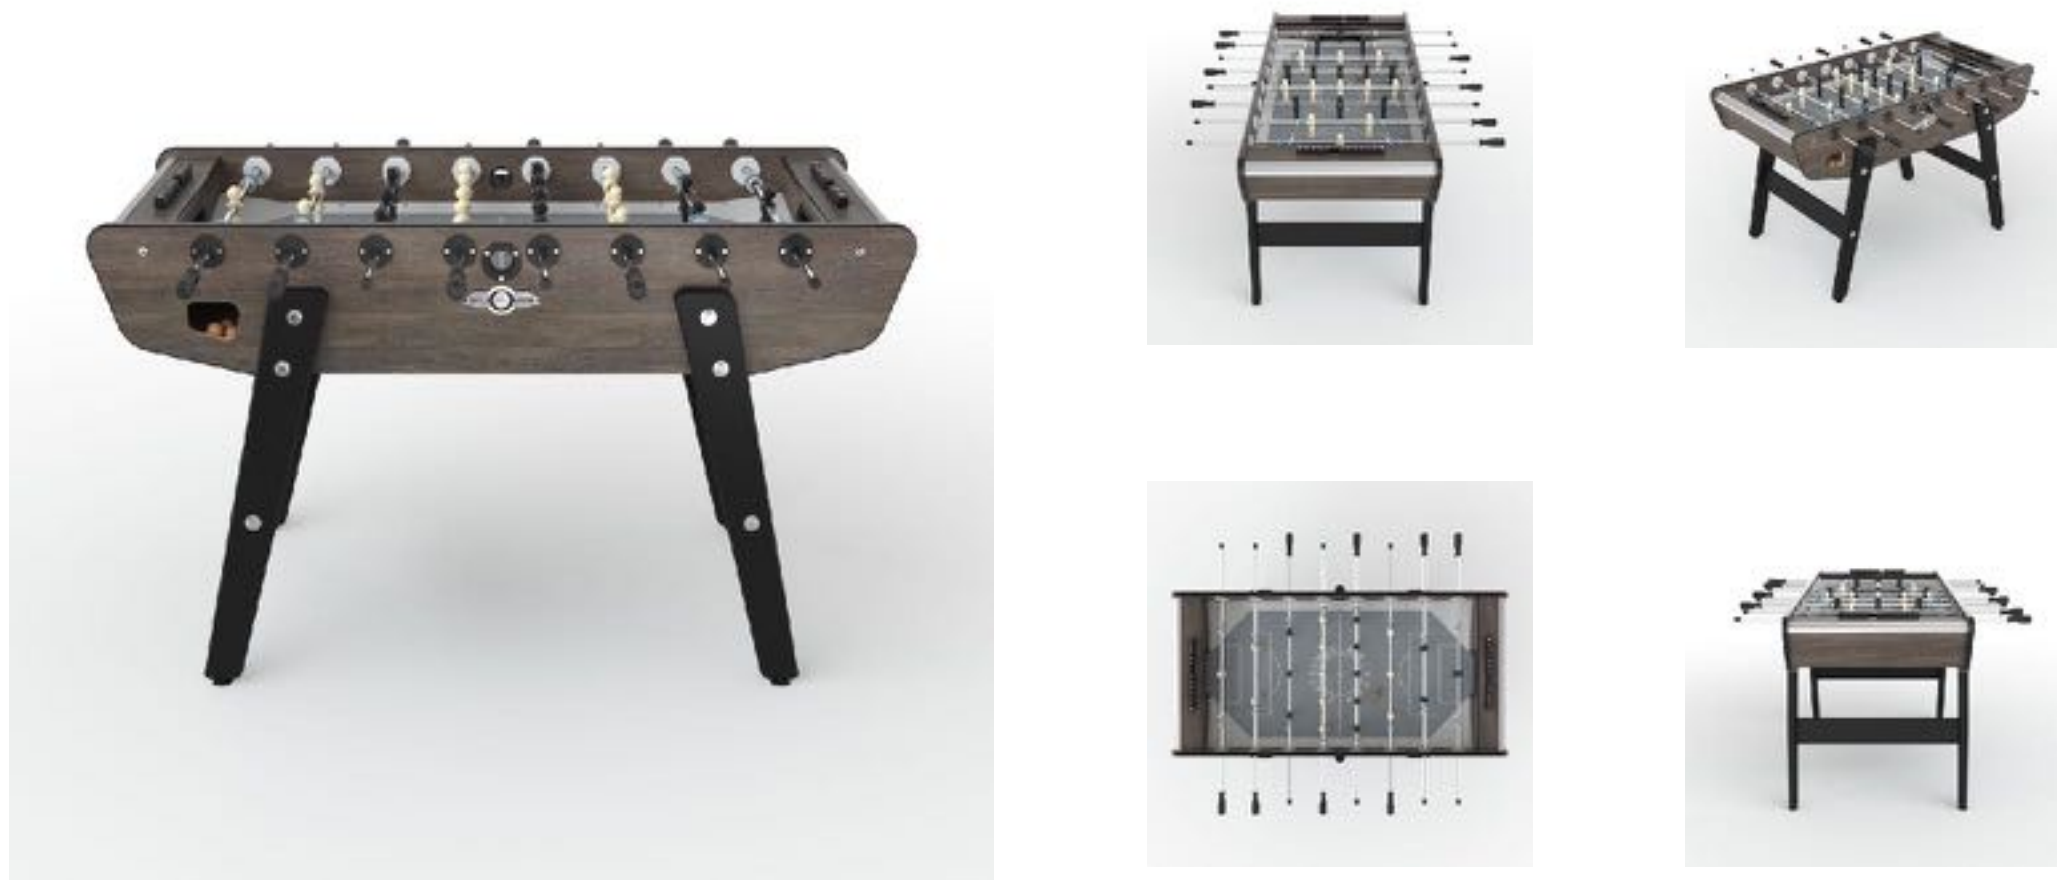

PRIMALINE FOOTBALL TABLE

MADE IN FRANCE | DEUTSCHER MEISTER

Primaline Structured Wood wenge from Mal, black leg

ARTNR	PRODUKTNAMN	SIZE (L x W x H)	BASE	Weight	SEK (exkl. moms)
ST-2402005	Primaline Structured Wood wenge from Mal, black leg	Table:146 x 73,5 x 90 cm	MDF laminated, Top cabinet rail, Chipboard wood laminated, handels soft black rubber. Structured wood wenge from Mali. Leg Beech in black. Playingfield grey. Incl. 5 balls.	65 kg	19980