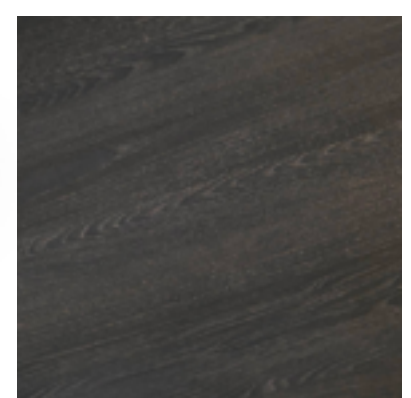

Option table top

Table top "Mineral Decor" for black billiards
incl. position to put the discs under the table

Table top "Wood Decor" for black billiards
incl. position to put the discs under the table

ARTNR	MODEL	SIZE (L x W x H)	BASE	WEIGHT	SEK (exkl. moms)
CO-259203	Table top "Mineral Decor" for black billiards	215 x 120 x 1 cm	Mineral option: Dark mineral back (lava stone), 2 pieces	46 kg	8955
CO-259103	Table top "Wood Decor" for black billiards	215 x 120 x 1 cm	Wood option: Dark wood back (wenge), 2 pieces	46 kg	8955