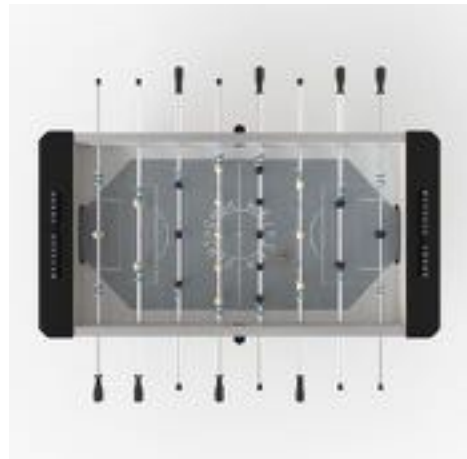

LUXLINE FOOTBALL TABLE

MADE IN FRANCE | DEUTSCHER MEISTER

Luxline, black/ black

ARTNR	PRODUKTNAMN	SIZE (L x W x H)	BASE	Weight	SEK (exkl. moms)
ST-2402007	Luxline football table, white/ beech	Table: 146 x 73,5 x 90 cm	MDF laminated white, Top cabinet rail, Chipboard wood laminated, handels soft black rubber. Leg Beech in black. Playingfield grey. Incl. 10 balls white plastic. Players orange and white plastic, orange plastic counter.	85 kg	22845
ST-2402008	Luxline football table, black/ black	Table: 146 x 73,5 x 90 cm	MDF laminated black, Top cabinet rail, Chipboard wood laminated, handels soft black rubber. Leg Beech in black. Playingfield grey. Incl. 10 balls white plastic. Players black and white plastic and black plastic counter.	85 kg	22845
ST-2402009	Luxline football table, red/ black	Table: 146 x 73,5 x 90 cm	MDF laminated red, Top cabinet rail, Chipboard wood laminated, handels soft black rubber. Leg Beech in black. Playingfield grey. Incl. 10 balls white plastic. Players black and red plastic and black plastic counter.	85 kg	22845
ST-2402010	Luxline football table, oak tradition/ beech	Table: 146 x 73,5 x 90 cm	MDF laminated oak. Top cabinet rail, Chipboard wood laminated, handels soft black rubber. Leg Beech in black. Playingfield green. Incl. 10 balls white plastic. Players orange and white plastic, orange plastic counter.	85 kg	22845
ST-2402011	Luxline football table, spruce/ black	Table: 146 x 73,5 x 90 cm	MDF laminated spruce, Top cabinet rail, Chipboard wood laminated, handels soft black rubber. Leg Beech in black. Playingfield grey. Incl. 10 balls white plastic. Players black and white plastic and black plastic counter.	85 kg	23845