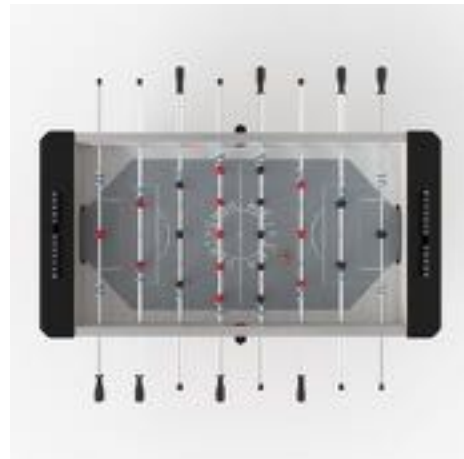

LUXLINE FOOTBALL TABLE

MADE IN FRANCE | DEUTSCHER MEISTER

Luxline, red/ black

ARTNR	PRODUKTNAMN	SIZE (L x W x H)	BASE	Weight	SEK (exkl. moms)
ST-2402007	Luxline football table, white/ beech	Table: 146 x 73,5 x 90 cm	MDF laminated white, Top cabinet rail, Chipboard wood laminated, handels soft black rubber. Leg Beech in black. Playingfield grey. Incl. 10 balls white plastic. Players orange and white plastic, orange plastic counter.	85 kg	22845
ST-2402008	Luxline football table, black/ black	Table: 146 x 73,5 x 90 cm	MDF laminated black, Top cabinet rail, Chipboard wood laminated, handels soft black rubber. Leg Beech in black. Playingfield grey. Incl. 10 balls white plastic. Players black and white plastic and black plastic counter.	85 kg	22845
ST-2402009	Luxline football table, red/ black	Table: 146 x 73,5 x 90 cm	MDF laminated red, Top cabinet rail, Chipboard wood laminated, handels soft black rubber. Leg Beech in black. Playingfield grey. Incl. 10 balls white plastic. Players black and red plastic and black plastic counter.	85 kg	22845
ST-2402010	Luxline football table, oak tradition/ beech	Table: 146 x 73,5 x 90 cm	MDF laminated oak. Top cabinet rail, Chipboard wood laminated, handels soft black rubber. Leg Beech in black. Playingfield green. Incl. 10 balls white plastic. Players orange and white plastic, orange plastic counter.	85 kg	22845
ST-2402011	Luxline football table, spruce/ black	Table: 146 x 73,5 x 90 cm	MDF laminated spruce, Top cabinet rail, Chipboard wood laminated, handels soft black rubber. Leg Beech in black. Playingfield grey. Incl. 10 balls white plastic. Players black and white plastic and black plastic counter.	85 kg	23845