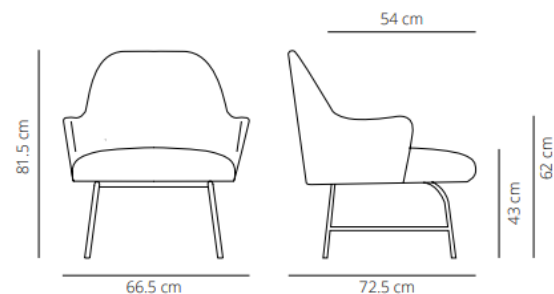

Lounge chair with armrest

16.7 kg
(x1) 75x72x87cm (0.47 m³)

CODE		FINISHES		PUBLIC PRICE	SEK
		STRUCTURE	UPHOLSTERY		
ALETA LOUNGE CHAIR WITH METAL BASE, NO ARMREST	ALBUME-1	black, white or taupe	G1 (T/C)	1.160 €	13.456,00 SEK
	ALBUME-2		G2	1.272 €	14.755,20 SEK
	ALBUME-3		G3	1.517 €	17.597,20 SEK
	ALBUME-4		G4	1.675 €	19.430,00 SEK
	ALBUME-5		G5	1.839 €	21.332,40 SEK
	ALBUME-1	brass finish	G1 (T/C)	1.549 €	17.968,40 SEK
	ALBUME-2		G2	1.669 €	19.360,40 SEK
	ALBUME-3		G3	1.915 €	22.214,00 SEK
	ALBUME-4		G4	2.073 €	24.046,80 SEK
	ALBUME-5		G5	2.223 €	25.786,80 SEK
CODE		FINISHES		PUBLIC PRICE	SEK
		STRUCTURE	UPHOLSTERY		
ALETA LOUNGE WITH METAL BASE, ARMREST	ALBUMEBR-1	black, white or taupe	G1 (T/C)	1.481 €	17.179,60 SEK
	ALBUMEBR-2		G2	1.601 €	18.571,60 SEK
	ALBUMEBR-3		G3	1.839 €	21.332,40 SEK
	ALBUMEBR-4		G4	1.989 €	23.072,40 SEK
	ALBUMEBR-5		G5	2.147 €	24.905,20 SEK
	ALBUMEBR-1	brass finish	G1 (T/C)	1.877 €	21.773,20 SEK
	ALBUMEBR-2		G2	1.989 €	23.072,40 SEK
	ALBUMEBR-3		G3	2.223 €	25.786,80 SEK
	ALBUMEBR-4		G4	2.380 €	27.608,00 SEK
	ALBUMEBR-5		G5	2.546 €	29.533,60 SEK

25 % rabatt ska dras av på angivna priser