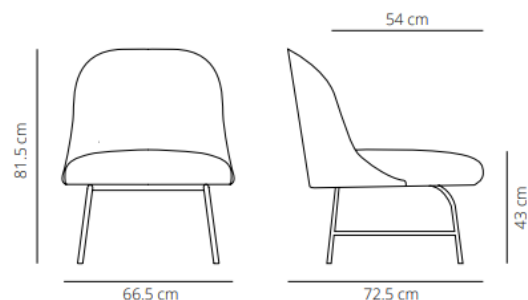

METAL BASE

Lounge chair

15.3 kg
(x1) 75x72x87cm (0.47 m³)