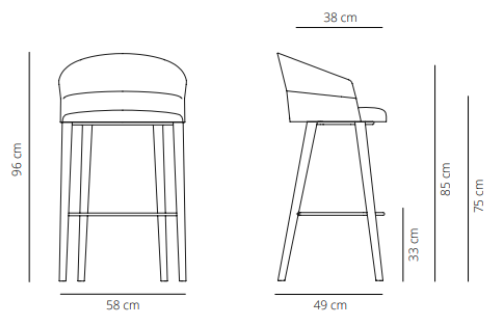

Smooth upholstery

10.1 kg
(x1) 106x62x57 cm (0.37 m³)

CODE		FINISHES		PUBLIC PRICE	- SEK
		STRUCTURE	UPHOLSTERY		
4 SOLID OAK LEGS COUNTER STOOL, SMOOTH	COT4MACO-1	matt oak, cognac, ash and wenge	G1 (T/C)	850 €	9.860,00 SEK
	COT4MACO-2		G2	888 €	10.300,80 SEK
	COT4MACO-3		G3	950 €	11.020,00 SEK
	COT4MACO-4		G4	1.021 €	11.843,60 SEK
	COT4MACO-5		G5	1.096 €	12.713,60 SEK
					- SEK
CODE		FINISHES		PUBLIC PRICE	- SEK
		STRUCTURE	UPHOLSTERY		
4 SOLID OAK LEGS BAR STOOL, SMOOTH	COT4MABAR-1	matt oak, cognac, ash and wenge	G1 (T/C)	850 €	9.860,00 SEK
	COT4MABAR-2		G2	888 €	10.300,80 SEK
	COT4MABAR-3		G3	950 €	11.020,00 SEK
	COT4MABAR-4		G4	1.021 €	11.843,60 SEK
	COT4MABAR-5		G5	1.096 €	12.713,60 SEK

25 % rabatt ska dras av på angivna priser