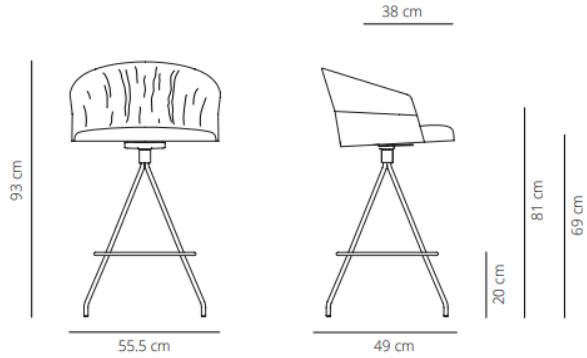

Soft upholstery

9.8 kg
(x1) 100x62x57 cm (0.35 m³)