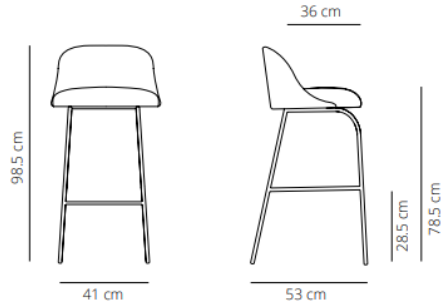

FIXED BAR STOOL BASE

Low backrest

🏋️ 12.8 kg

📦 (x1) 57.5x53.5x120 cm (0.37 m³)