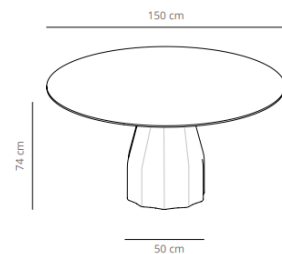

Table diameter 150

109 kg
(x1) 59x55x89cm (0.29 m³)
(x1) 178x166x7 cm (0.21 m³)

CODE		FINISHES			PUBLIC PRICE
		BASE	TOP		
VCBBUD10087	BUD100	white, black or taupe	stained	matt oak, ash (black)	761 €
VCBBUD10047	BUD100CN		compact laminate (black edge)	white or black	995 €
	BUD100CB		compact laminate (white edge)	white	995 €
- SEK					
CODE		FINISHES			PUBLIC PRICE
		BASE	TOP		
VCBBUD12087	BUD120	white, black or taupe	stained	matt oak, ash (black)	927 €
VCBBUD12047	BUD120CN		compact laminate (black edge)	white or black	1.191 €
	BUD120CB		compact laminate (white edge)	white	1.191 €
- SEK					
CODE		FINISHES			PUBLIC PRICE
		BASE	TOP		
VCBBUD15087	BUD150	white, black or taupe	stained	matt oak, ash (black)	1.160 €
VCBBUD15047	BUD150CN		compact laminate (black edge)	white or black	1.512 €
	BUD150CB		compact laminate (white edge)	white	1.512 €
- SEK					

25 % rabatt ska dras av på angivna priser