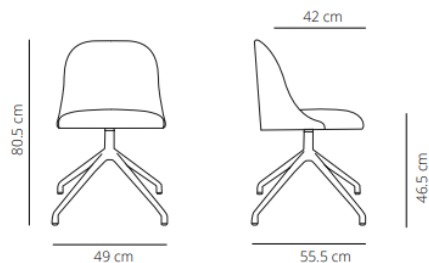

### Chair

📦 12.8 kg

📦 (x1) 59x53x89 cm (0.28 m<sup>3</sup>)

## FOUR WOODEN LEGS BASE

Chair

📦 13.4 kg

📦 (x1) 59x53x89 cm (0.28 m<sup>3</sup>)

Chair with armrest

📦 14.5kg

📦 (x1) 59x53x89 cm (0.28 m<sup>3</sup>)

CODE		FINISHES		SEK
		STRUCTURE	UPHOLSTERY	
ALETA WOODEN BASE NO ARMS	ALSIMA-1	matt oak, cognac, ash and wenge	G1 (COM/COL)	9.071,20 SEK
	ALSIMA-2		G2	9.860,00 SEK
	ALSIMA-3		G3	10.753,20 SEK
	ALSIMA-4		G4	11.762,40 SEK
	ALSIMA-5		G5	12.852,80 SEK
CODE		FINISHES		SEK
		STRUCTURE	UPHOLSTERY	
ALETA WOODEN BASE WITH ARMS	ALSIMABR-1	matt oak, cognac, ash and wenge	G1 (COM/COL)	10.451,60 SEK
	ALSIMABR-2		G2	11.321,60 SEK
	ALSIMABR-3		G3	12.562,80 SEK
	ALSIMABR-4		G4	13.664,80 SEK
	ALSIMABR-5		G5	14.987,20 SEK

### Chair

13.3 kg

(x1) 58x54x88 cm (0.28 m<sup>3</sup>)