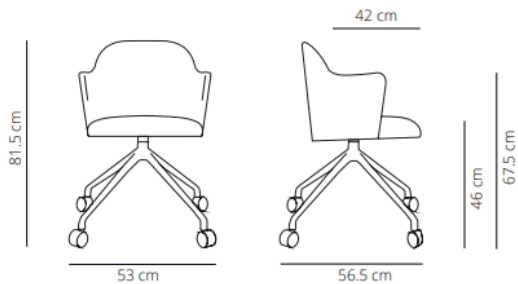

Chair with armrest

14.7 kg

(x1) 93x58x55cm (0.3 m³)

		FINISHES		SEK
		STRUCTURE	UPHOLSTERY	
ALETA PYRAMID CASTERS WITH SWIVEL BASE, NO ARMS	ALSIPIRU-1	black or white	G1 (COM/COL)	8.769,60 SEK
	ALSIPIRU-2		G2	9.500,40 SEK
	ALSIPIRU-3		G3	10.451,60 SEK
	ALSIPIRU-4		G4	11.391,20 SEK
	ALSIPIRU-5		G5	12.562,80 SEK
				0,00 SEK
CODE		FINISHES		SEK
		STRUCTURE	UPHOLSTERY	
ALETA PYRAMID SWIVEL CASTERS WITH ARMS	ALSIPIRUBR-1	black or white	G1 (COM/COL)	10.161,60 SEK
	ALSIPIRUBR-2		G2	11.020,00 SEK
	ALSIPIRUBR-3		G3	12.122,00 SEK
	ALSIPIRUBR-4		G4	13.363,20 SEK
	ALSIPIRUBR-5		G5	14.604,40 SEK

25 % rabatt ska dras av på angivna priser

viccarbe