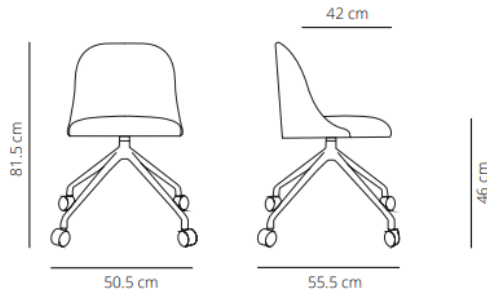

PYRAMID SWIVEL WITH CASTERS BASE

Chair

13.4 kg

(x1) 58x54x88 cm (0.28 m³)