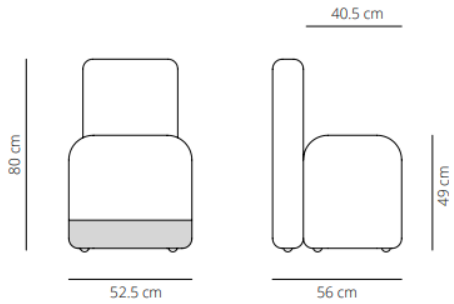

Fixed chair

📦 17.8 kg
📦 (x1) 58x54x89cm (0.28 m³)