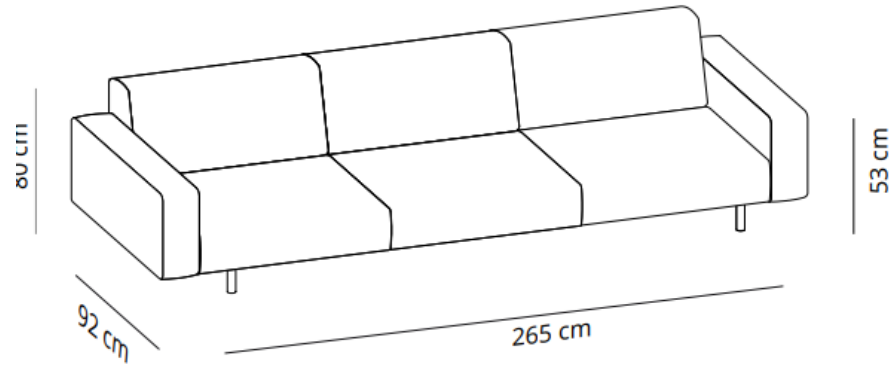

Composition 7

CODE		FINISHES		
-	COMPOSITION SOFÁ 7	smooth upholstery	G1 (T/C)	48.058,80 SEK
			G2	51.056,24 SEK
			G3	55.842,40 SEK
			G4	61.150,56 SEK
			G5	66.145,52 SEK
		soft upholstery	G1 (T/C)	53.348,40 SEK
			G2	56.311,04 SEK
			G3	62.419,60 SEK
			G4	67.901,76 SEK
			G5	73.627,52 SEK

25 % rabatt ska dras av på angivna priser