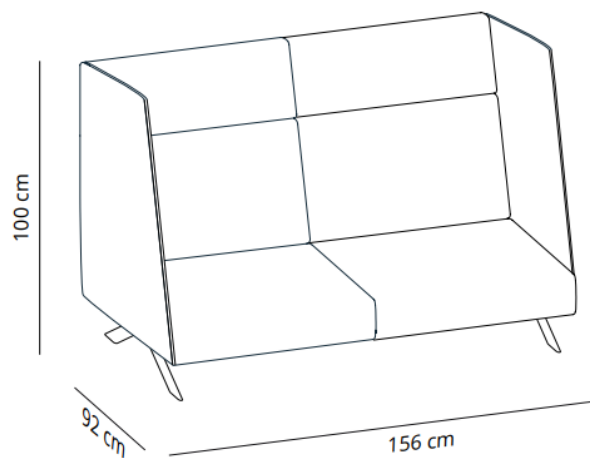

Composition 4

CODE		FINISHES		
VCBSISMPCOMP 4	COMPOSITION SOFÅ 5	smooth upholstery	G1 (T/C)	44.752,80 SEK
			G2	47.792,00 SEK
			G3	52.919,20 SEK
			G4	57.744,80 SEK
			G5	63.266,40 SEK
		soft upholstery	G1 (T/C)	48.557,60 SEK
			G2	52.014,40 SEK
			G3	57.420,00 SEK
			G4	62.848,80 SEK
			G5	68.973,60 SEK