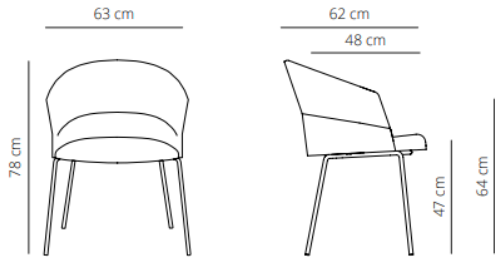

Smooth upholstery

11.1 kg
(x1) 66x64x86 cm (0.35 m³)