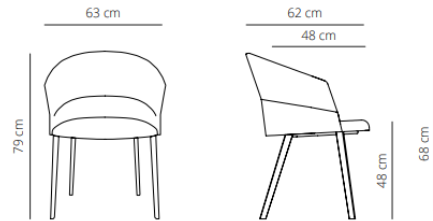

Smooth upholstery

11.2 kg
(x1) 66x64x86 cm (0.36 m³)