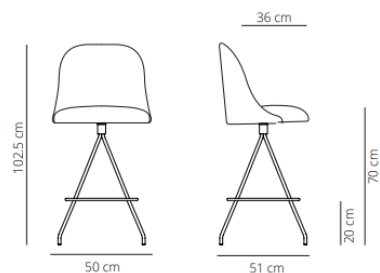

High backrest

13.4 kg

(x1) 58x54x110cm (0.34 m³)