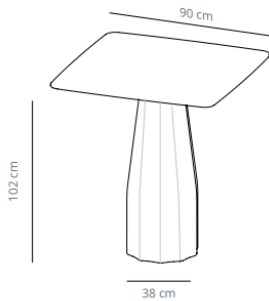

Table 90x90

CODE		FINISHES			
		BASE	TOP		
VCBBUC70H87	BUC70H	white, black or taupe	stained	matt oak, ash (black)	8.108,40 SEK
VCBBUC70H47	BUC70HCN		compact laminate (black edge)	white or black	8.827,60 SEK
	BUC70HCB		compact laminate (white edge)	white	8.827,60 SEK
					0,00 SEK
CODE		FINISHES			
		BASE	TOP		
VCBBUC80H87	BUC80H	white, black or taupe	stained	matt oak, ash (black)	9.071,20 SEK
VCBBUC80H47	BUC80HCN		compact laminate (black edge)	white or black	10.753,20 SEK
	BUC80HCB		compact laminate (white edge)	white	10.753,20 SEK
CODE		FINISHES			
		BASE	TOP		
VCBBUC90H87	BUC90H	white, black or taupe	stained	matt oak, ash (black)	9.929,60 SEK
VCBBUC90H47	BUC90HCN		compact laminate (black edge)	white or black	11.542,00 SEK
	BUC90HCB		compact laminate (white edge)	white	11.542,00 SEK

25 % rabatt ska dras av på angivna priser