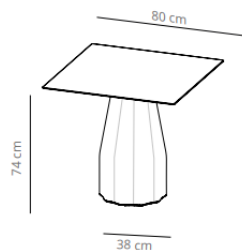

25 % rabatt ska dras av på angivna priser

**Table diameter 100**

67.4 kg  
 (x1) 59x55x89 cm (0.29 m<sup>3</sup>)  
 (x1) 116x116x7 cm (0.09 m<sup>3</sup>)

**Table diameter 120**

96.6 kg  
 (x1) 59x55x89cm (0.29 m<sup>3</sup>)  
 (x1) 136x136x7 cm (0.13 m<sup>3</sup>)

**Table diameter 150**

109 kg  
 (x1) 59x55x89cm (0.29 m<sup>3</sup>)  
 (x1) 178x166x7 cm (0.21 m<sup>3</sup>)

CODE		FINISHES			PUBLIC PRICE
		BASE	TOP		
VCBBUD10087	BUD100	white, black or taupe	stained	matt oak, ash (black)	761 €
VCBBUD10047	BUD100CN		compact laminate (black edge)	white or black	995 €
	BUD100CB		compact laminate (white edge)	white	995 €
- SEK					
CODE		FINISHES			PUBLIC PRICE
		BASE	TOP		
VCBBUD12087	BUD120	white, black or taupe	stained	matt oak, ash (black)	927 €
VCBBUD12047	BUD120CN		compact laminate (black edge)	white or black	1.191 €
	BUD120CB		compact laminate (white edge)	white	1.191 €
- SEK					
CODE		FINISHES			PUBLIC PRICE
		BASE	TOP		
VCBBUD15087	BUD150	white, black or taupe	stained	matt oak, ash (black)	1.160 €
VCBBUD15047	BUD150CN		compact laminate (black edge)	white or black	1.512 €
	BUD150CB		compact laminate (white edge)	white	1.512 €
- SEK					

25 % rabatt ska dras av på angivna priser

Table 70x70

59.8 kg

(x1) 59x55x89 cm (0.29 m<sup>3</sup>)  
(x1) 76x76x7 cm (0.04 m<sup>3</sup>)

Mesa 80x80

62.8 kg

(x1) 59x55x89 cm (0.29 m<sup>3</sup>)  
(x1) 96x96x7 cm (0.06 m<sup>3</sup>)

### Table diameter 60

37.2 kg  
 (x1) 59x55x105 cm (0.34 m<sup>3</sup>)  
 (x1) 76x76x7 cm (0.04 m<sup>3</sup>)