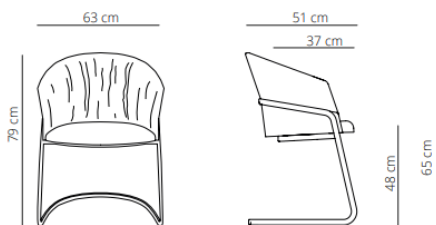

### Chair

▲ 13.4 kg

📦 (x1) 59x53x89 cm (0.28 m<sup>3</sup>)

### High backrest stool with armrest

📦 13.8 kg  
 📦 (x1) 57.5x53.5x110cm (0.33 m³)

### High backrest

13.4 kg

(x1) 58x54x110cm (0.34 m<sup>3</sup>)

25 % rabatt ska dras av på angivna priser

Soft upholstery

11.1 kg  
(x1) 66x64x86 cm (0.35 m<sup>3</sup>)

Soft upholstery

11.2 kg  
(x1) 66x64x86 cm (0.36 m<sup>3</sup>)

Soft upholstery

17.7 kg  
(x1) 66x64x86 cm (0.36 m<sup>3</sup>)