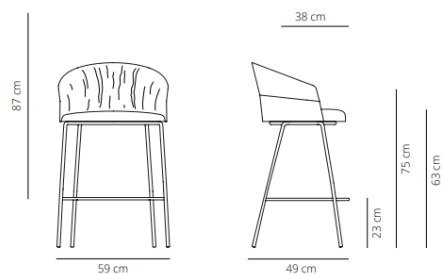

Soft upholstery

8.8 kg
(x1) 100x62x51 cm (0.32 m³)