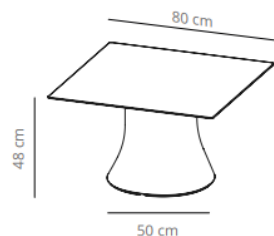

Table 90x90