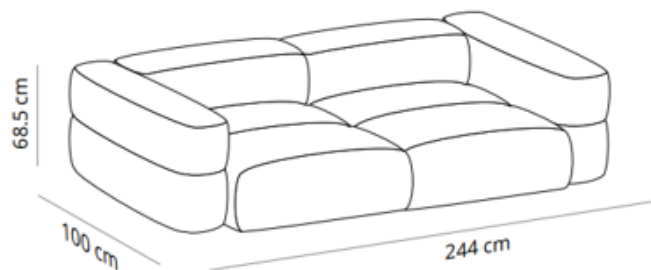

CODE		FINISHES	
VCBSAVCOMP3	COMPOSITION 3	G1(T/C)	33.060,00 SEK
		G2	36.424,00 SEK
		G3	42.595,20 SEK
		G4	48.998,40 SEK
		G5	55.703,20 SEK
		ECOALF	55.703,20 SEK

CODE		FINISHES	
VCBSAVCOMP4	COMPOSITION 4	G1(T/C)	43.047,60 SEK
		G2	47.339,60 SEK
		G3	55.134,80 SEK
		G4	63.266,40 SEK
		G5	71.769,20 SEK
		ECOALF	71.769,20 SEK

CODE		FINISHES	
VCBSAVCOMP5	COMPOSITION 5	G1(T/C)	44.544,00 SEK
		G2	49.230,40 SEK
		G3	57.860,80 SEK
		G4	66.839,20 SEK
		G5	76.235,20 SEK
		ECOALF	76.235,20 SEK