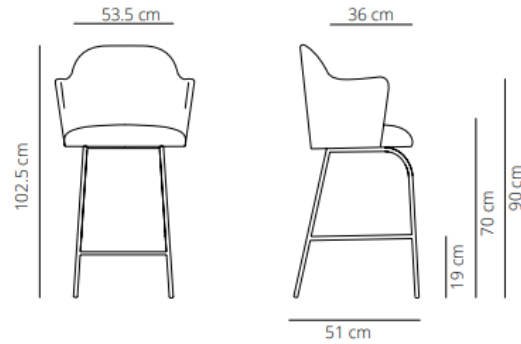

### Chair

📦 12.8 kg

📦 (x1) 59x53x89 cm (0.28 m<sup>3</sup>)

### Chair

13.3 kg

(x1) 58x54x88 cm (0.28 m<sup>3</sup>)

### Chair

13.4 kg

(x1) 58x54x88 cm (0.28 m<sup>3</sup>)

### High backrest stool with armrest

📦 13.8 kg  
 📦 (x1) 57.5x53.5x110cm (0.33 m³)