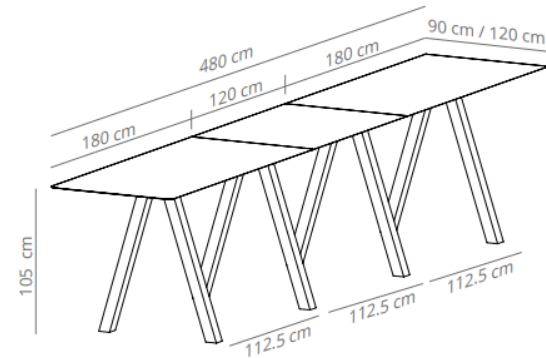

DOUBLE TABLE, 360CM, H105CM

FINISHES		CODE		CODE	
LEGS	TOP	WIDTH 120		WIDTH 90	
stained (oak): matt oak, cognac, ash or wenge	stained	matt oak	TRMDROAB	VCBTRMDB	49.833,60 SEK
		Ash (black)			50.924,00 SEK
lacquered microtexturized (beech):					

TRIPLE TABLE, 480CM, H105 CM

FINISHES		CODE		CODE	
LEGS	TOP	WIDTH 120		WIDTH 90	
stained (oak): matt oak, cognac, ash or wenge	stained	matt oak	TRMTROAB		67.720,80 SEK
		Ash (black)			69.263,60 SEK
lacquered					

25 % rabatt ska dras av på angivna priser