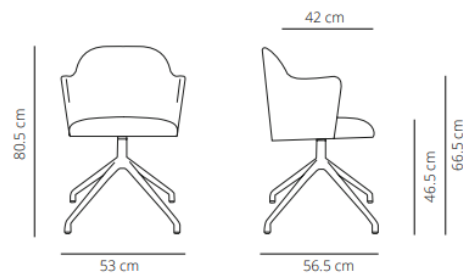

Chair with armrest

14.4 kg

(x1) 58x54x88 cm (0.28 m³)

CODE		FINISHES		SEK
		STRUCTURE	UPHOLSTERY	
ALETA PYRAMID SWIVEL BASE NO ARMS	ALSIPI-1	black or white	G1 (COM/COL)	8.560,80 SEK
	ALSIPI-2		G2	9.280,00 SEK
	ALSIPI-3		G3	10.219,60 SEK
	ALSIPI-4		G4	11.170,80 SEK
	ALSIPI-5		G5	12.203,20 SEK
				0,00 SEK
CODE		FINISHES		SEK
		STRUCTURE	UPHOLSTERY	
ALETA PYRAMID SWIVEL BASE WITH ARMS	ALSIPIBR-1	black or white	G1 (COM/COL)	9.860,00 SEK
	ALSIPIBR-2		G2	10.753,20 SEK
	ALSIPIBR-3		G3	11.901,60 SEK
	ALSIPIBR-4		G4	13.084,80 SEK
	ALSIPIBR-5		G5	14.395,60 SEK

25 % rabatt ska dras av på angivna priser

viccarbe