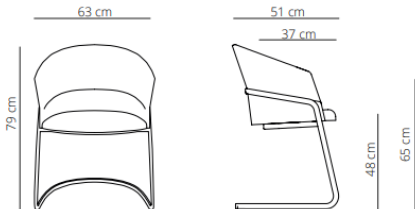

Smooth upholstery

17.7 kg
(x1) 66x64x86 cm (0.36 m³)

CODE		FINISHES		PUBLIC PRICE	
		STRUCTURE	UPHOLSTERY		
COPA 4 METAL LEGS, SMOOTH	COME-1	black or white	G1 (T/C)	536 €	6.217,60 SEK
	COME-2		G2	604 €	7.006,40 SEK
	COME-3		G3	674 €	7.818,40 SEK
	COME-4		G4	750 €	8.700,00 SEK
	COME-5		G5	845 €	9.802,00 SEK
					- SEK
CODE		FINISHES		PUBLIC PRICE	
		STRUCTURE	UPHOLSTERY		
COPA 4 WOODEN LEGS, SMOOTH	COMA-1	matt oak, cognac, ash and wenge	G1 (T/C)	750 €	8.700,00 SEK
	COMA-2		G2	813 €	9.430,80 SEK
	COMA-3		G3	888 €	10.300,80 SEK
	COMA-4		G4	963 €	11.170,80 SEK
	COMA-5		G5	1.052 €	12.203,20 SEK
					- SEK
CODE		FINISHES		PUBLIC PRICE	
		STRUCTURE	UPHOLSTERY		
COPA CANTILEVER, SMOOTH	COCL-1	black or white	G1 (T/C)	750 €	8.700,00 SEK
	COCL-2		G2	813 €	9.430,80 SEK
	COCL-3		G3	888 €	10.300,80 SEK
	COCL-4		G4	963 €	11.170,80 SEK
	COCL-5		G5	1.052 €	12.203,20 SEK

25 % rabatt ska dras av på angivna priser