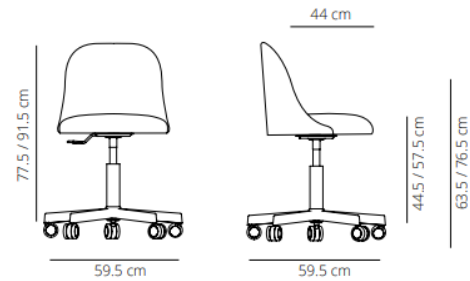

FIVE CASTERS BASE

Chair

▲ 13.4 kg

📦 (x1) 59x53x89 cm (0.28 m³)