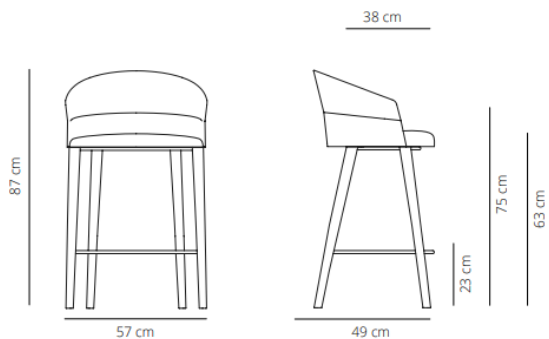

Smooth upholstery

9.7 kg
(x1) 100x62x57 cm (0.35 m³)