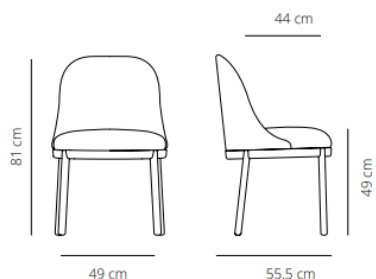

FOUR WOODEN LEGS BASE

Chair

📦 13.4 kg

📦 (x1) 59x53x89 cm (0.28 m³)