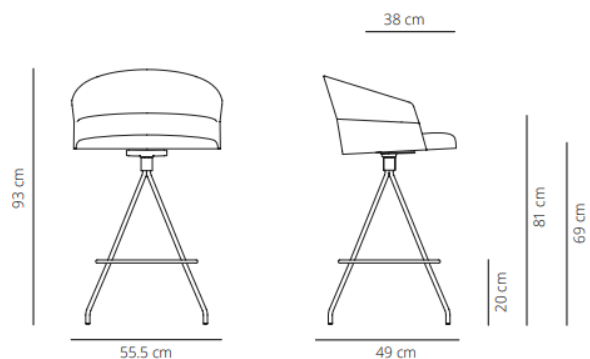

Smooth upholstery

9.8 kg
(x1) 100x62x57 cm (0.35 m³)