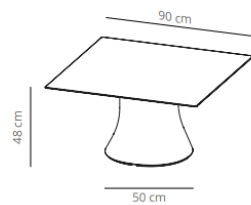

### Table diameter 60

37.2 kg  
 (x1) 59x55x105 cm (0.34 m<sup>3</sup>)  
 (x1) 76x76x7 cm (0.04 m<sup>3</sup>)

25 % rabatt ska dras av på angivna priser

Table diameter 100

Table diameter 120

 (x1) 59x55x58 cm (0.2 m<sup>3</sup>)  
 (x1) 136x136x7 cm (0.13 m<sup>3</sup>)

CODE		FINISHES			
		BASE	TOP		
VCBCAD100B	CAD100B		stained	matt oak , ash (black)	9.454,00 SEK
VCBCAD100BL	CAD100BCN		compact laminate (black edge)	black or white	7.447,20 SEK
	CAD100BCB		compact laminate (white edge)	white	10.045,60 SEK
CODE		FINISHES			
		BASE	TOP		
VCBCAD120B	CAD120B		stained	matt oak , ash (black)	12.052,40 SEK
VCBCAD120BL	CAD120BCN		compact laminate (black edge)	black or white	10.556,00 SEK
	CAD120BCB		compact laminate (white edge)	white	14.140,40 SEK

25 % rabatt ska dras av på angivna priser

**Table 70x70**

**Table 80x80**

**Table 90x90**

 (x1) 59x55x58 cm (0.2 m<sup>3</sup>)  
 (x1) 96x96x7 cm (0.06 m<sup>3</sup>)

CODE		FINISHES			
		BASE	TOP		
VCBCAC70B	CAC70B		stained	matt oak , ash (black)	7.377,60 SEK
VCBCAC70BL	CAC70BCN		compact laminate (black edge)	black or white	6.623,60 SEK
	CAC70BCB		compact laminate (white edge)	white	7.342,80 SEK
CODE		FINISHES			
		BASE	TOP		
VCBCAC80B	CAC80B		stained	matt oak , ash (black)	8.421,60 SEK
VCBCAC80BL	CAC80BCN		compact laminate (black edge)	black or white	7.145,60 SEK
	CAC80BCB		compact laminate (white edge)	white	9.071,20 SEK
CODE		FINISHES			
		BASE	TOP		
		#jREF!			5.359,20 SEK
VCBCAC90B	CAC90B		stained	matt oak , ash (black)	9.674,40 SEK
VCBCAC90BL	CAC90BCN		compact laminate (black edge)	black or white	8.328,80 SEK
	CAC90BCB	compact laminate (white edge)	white	10.161,60 SEK	