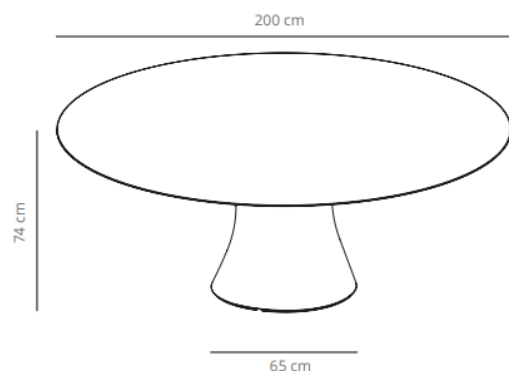

Table diameter 200

(x1) 82x82x77 cm (0.5 m³)
(x1)

CODE		FINISHES			
		BASE	TOP		
VCBCAD180	CAD180		stained	matt oak , ash (black)	23.362,40 SEK
VCBCAD180L	CAD180CN		compact laminate (black edge)	black or white	23.060,80 SEK
	CAD180CB		compact laminate (white edge)	white	34.974,00 SEK
CODE		FINISHES			
		BASE	TOP		
VCBCAD200	CAD200	#jREF!	stained	matt oak , ash (black)	29.313,20 SEK
					22.921,60 SEK

25 % rabatt ska dras av på angivna priser