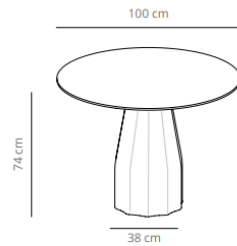

# Burin: designed by Patricia Urquiola

25 % rabatt ska dras av på angivna priser

**Table diameter 60**

57.2 kg  
 (x1) 59x55x89 cm (0.29 m<sup>3</sup>)  
 (x1) 76x76x7 cm (0.04 m<sup>3</sup>)

**Table diameter 70**

54.6 kg  
 (x1) 59x55x89 cm (0.29 m<sup>3</sup>)  
 (x1) 96x96x7 cm (0.06 m<sup>3</sup>)

**Table diameter 80**

60.3 kg  
 (x1) 59x55x89cm (0.29 m<sup>3</sup>)  
 (x1) 96x96x7cm (0.06 m<sup>3</sup>)

CODE		FINISHES			PUBLIC PRICE	SEK
		BASE	TOP			
VCBBUD6087	BUD60	white, black or taupe	stained	matt oak, ash (black)	561 €	6.507,60 SEK
VCBBUD6047	BUD60CN		compact laminate (black edge)	white or black	624 €	7.238,40 SEK
	BUD60CB		compact laminate (white edge)	white	624 €	7.238,40 SEK
CODE		FINISHES			PUBLIC PRICE	SEK
						- SEK
VCBBUD7087	BUD70	white, black or taupe	stained	matt oak, ash (black)	580 €	6.728,00 SEK
VCBBUD7047	BUD70CN		compact laminate (black edge)	white or black	648 €	7.516,80 SEK
	BUD70CB		compact laminate (white edge)	white	648 €	7.516,80 SEK
CODE		FINISHES			PUBLIC PRICE	SEK
						- SEK
VCBBUD8087	BUD80	white, black or taupe	stained	matt oak, ash (black)	674 €	7.818,40 SEK
VCBBUD8047	BUD80CN		compact laminate (black edge)	white or black	806 €	9.349,60 SEK
	BUD80CB		compact laminate (white edge)	white	806 €	9.349,60 SEK

25 % rabatt ska dras av på angivna priser

**Table diameter 100**

67.4 kg  
 (x1) 59x55x89 cm (0.29 m<sup>3</sup>)  
 (x1) 116x116x7 cm (0.09 m<sup>3</sup>)

**Table diameter 120**

96.6 kg  
 (x1) 59x55x89cm (0.29 m<sup>3</sup>)  
 (x1) 136x136x7 cm (0.13 m<sup>3</sup>)

### Table diameter 60

37.2 kg  
 (x1) 59x55x105 cm (0.34 m<sup>3</sup>)  
 (x1) 76x76x7 cm (0.04 m<sup>3</sup>)