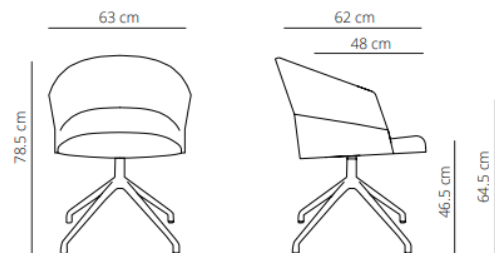

Smooth upholstery

15.3 kg
(x1) 66x64x86 cm (0.36 m³)