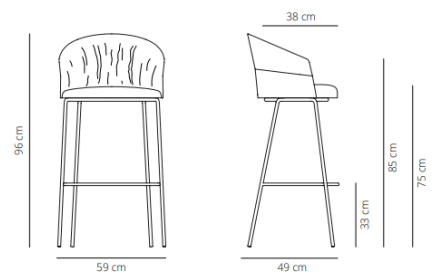

Soft upholstery

9.2 kg
(x1) 106x62x51 cm (0.33 m³)

CODE		FINISHES		PUBLIC PRICE	
		STRUCTURE	UPHOLSTERY		
FIXED COUNTER STOOL (4 METAL LEGS), SOFT	COT4MECOS-1	black or white	G1 (T/C)	659 €	7.644,40 SEK
	COT4MECOS-2		G2	704 €	8.166,40 SEK
	COT4MECOS-3		G3	784 €	9.094,40 SEK
	COT4MECOS-4		G4	862 €	9.999,20 SEK
	COT4MECOS-5		G5	945 €	10.962,00 SEK
					- SEK
CODE		FINISHES		PUBLIC PRICE	
		STRUCTURE	UPHOLSTERY		
FIXED BAR STOOL (4 METAL LEGS), SOFT	COT4MEBARS-1	black or white	G1 (T/C)	659 €	7.644,40 SEK
	COT4MEBARS-2		G2	704 €	8.166,40 SEK
	COT4MEBARS-3		G3	784 €	9.094,40 SEK
	COT4MEBARS-4		G4	862 €	9.999,20 SEK
	COT4MEBARS-5		G5	945 €	10.962,00 SEK

25 % rabatt ska dras av på angivna priser