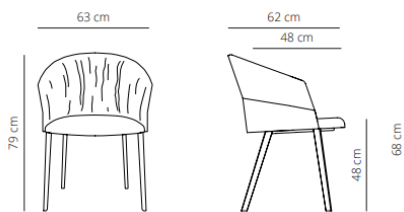

Soft upholstery

11.2 kg
(x1) 66x64x86 cm (0.36 m³)