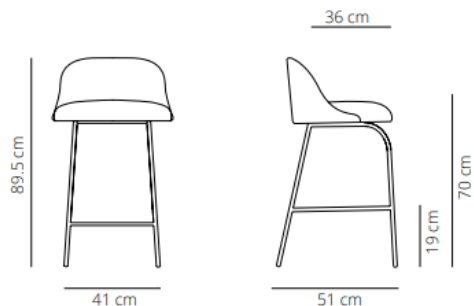

FIXED COUNTER STOOL BASE

Low backrest

12.4 kg
(x1) 57.5x53.5x110cm (0.33 m³)