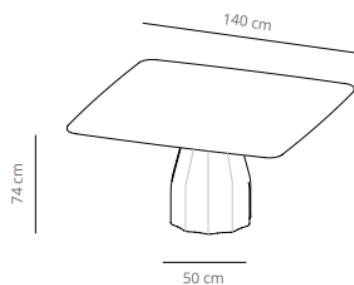

25 % rabatt ska dras av på angivna priser

**Table diameter 100**

67.4 kg  
 (x1) 59x55x89 cm (0.29 m<sup>3</sup>)  
 (x1) 116x116x7 cm (0.09 m<sup>3</sup>)

**Table diameter 120**

96.6 kg  
 (x1) 59x55x89cm (0.29 m<sup>3</sup>)  
 (x1) 136x136x7 cm (0.13 m<sup>3</sup>)

25 % rabatt ska dras av på angivna priser

Table 70x70

59.8 kg

(x1) 59x55x89 cm (0.29 m<sup>3</sup>)  
(x1) 76x76x7 cm (0.04 m<sup>3</sup>)

Mesa 80x80

62.8 kg

(x1) 59x55x89 cm (0.29 m<sup>3</sup>)  
(x1) 96x96x7 cm (0.06 m<sup>3</sup>)

Table 90x90

70.3 kg

(x1) 59x55x89 cm (0.29 m<sup>3</sup>)  
(x1) 96x96x7 cm (0.06 m<sup>3</sup>)

CODE		FINISHES			
		BASE	TOP		
VCBBUC7087	BUC70	white, black or taupe	stained	matt oak, ash (black)	- SEK
VCBBUC7047	BUC70CN		compact laminate (black edge)	white or black	7.516,80 SEK
	BUC70CB		compact laminate (white edge)	white	7.516,80 SEK
					- SEK
CODE		FINISHES			
		BASE	TOP		
VCBBUC8087	BUC80	white, black or taupe	stained	matt oak, ash (black)	- SEK
VCBBUC8047	BUC80CN		compact laminate (black edge)	white or black	7.818,40 SEK
	BUC80CB		compact laminate (white edge)	white	9.349,60 SEK
					- SEK
CODE		FINISHES			
		BASE	TOP		
VCBBUC9087	BUC90	white, black or taupe	stained	matt oak, ash (black)	- SEK
VCBBUC9047	BUC90CN		compact laminate (black edge)	white or black	8.259,20 SEK
	BUC90CB		compact laminate (white edge)	white	10.451,60 SEK

25 % rabatt ska dras av på angivna priser

Table 100x100

95.7 kg  
 (x1) 59x55x89 cm (0.29 m<sup>3</sup>)  
 (x1) 116x116x7 cm (0.09 m<sup>3</sup>)

Table 140x140

123.5 kg  
 (x1) 59x55x89 cm (0.29 m<sup>3</sup>)  
 (x1) 147x147x7 cm (0.15 m<sup>3</sup>)