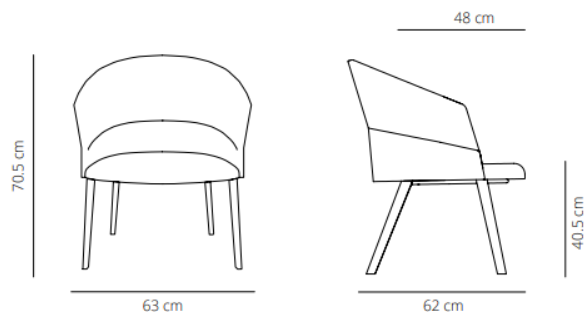

Smooth upholstery

10.1 kg
(x1) 77x70x69 cm (0.37 m³)