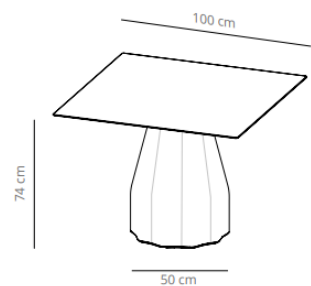

25 % rabatt ska dras av på angivna priser

**Table diameter 100**

67.4 kg  
 (x1) 59x55x89 cm (0.29 m<sup>3</sup>)  
 (x1) 116x116x7 cm (0.09 m<sup>3</sup>)

**Table diameter 120**

96.6 kg  
 (x1) 59x55x89cm (0.29 m<sup>3</sup>)  
 (x1) 136x136x7 cm (0.13 m<sup>3</sup>)

25 % rabatt ska dras av på angivna priser

Table 70x70

59.8 kg

(x1) 59x55x89 cm (0.29 m<sup>3</sup>)  
(x1) 76x76x7 cm (0.04 m<sup>3</sup>)

Mesa 80x80

62.8 kg

(x1) 59x55x89 cm (0.29 m<sup>3</sup>)  
(x1) 96x96x7 cm (0.06 m<sup>3</sup>)

Table 90x90

70.3 kg

(x1) 59x55x89 cm (0.29 m<sup>3</sup>)  
(x1) 96x96x7 cm (0.06 m<sup>3</sup>)

CODE		FINISHES			
		BASE	TOP		
VCBBUC7087	BUC70	white, black or taupe	stained	matt oak, ash (black)	- SEK
VCBBUC7047	BUC70CN		compact laminate (black edge)	white or black	7.516,80 SEK
	BUC70CB		compact laminate (white edge)	white	7.516,80 SEK
					- SEK
CODE		FINISHES			
		BASE	TOP		
VCBBUC8087	BUC80	white, black or taupe	stained	matt oak, ash (black)	- SEK
VCBBUC8047	BUC80CN		compact laminate (black edge)	white or black	7.818,40 SEK
	BUC80CB		compact laminate (white edge)	white	9.349,60 SEK
					- SEK
CODE		FINISHES			
		BASE	TOP		
VCBBUC9087	BUC90	white, black or taupe	stained	matt oak, ash (black)	- SEK
VCBBUC9047	BUC90CN		compact laminate (black edge)	white or black	8.259,20 SEK
	BUC90CB		compact laminate (white edge)	white	10.451,60 SEK

25 % rabatt ska dras av på angivna priser

Table 100x100

95.7 kg  
 (x1) 59x55x89 cm (0.29 m<sup>3</sup>)  
 (x1) 116x116x7 cm (0.09 m<sup>3</sup>)

Table 140x140

123.5 kg  
 (x1) 59x55x89 cm (0.29 m<sup>3</sup>)  
 (x1) 147x147x7 cm (0.15 m<sup>3</sup>)