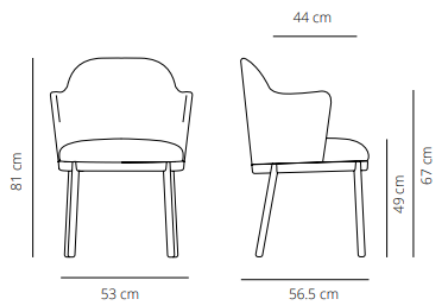

### Chair

📦 12.8 kg

📦 (x1) 59x53x89 cm (0.28 m<sup>3</sup>)

## FOUR WOODEN LEGS BASE

Chair

📦 13.4 kg

📦 (x1) 59x53x89 cm (0.28 m<sup>3</sup>)

Chair with armrest

📦 14.5kg

📦 (x1) 59x53x89 cm (0.28 m<sup>3</sup>)

CODE		FINISHES		SEK
		STRUCTURE	UPHOLSTERY	
ALETA WOODEN BASE NO ARMS	ALSIMA-1	matt oak, cognac, ash and wenge	G1 (COM/COL)	9.071,20 SEK
	ALSIMA-2		G2	9.860,00 SEK
	ALSIMA-3		G3	10.753,20 SEK
	ALSIMA-4		G4	11.762,40 SEK
	ALSIMA-5		G5	12.852,80 SEK
CODE		FINISHES		SEK
		STRUCTURE	UPHOLSTERY	
ALETA WOODEN BASE WITH ARMS	ALSIMABR-1	matt oak, cognac, ash and wenge	G1 (COM/COL)	10.451,60 SEK
	ALSIMABR-2		G2	11.321,60 SEK
	ALSIMABR-3		G3	12.562,80 SEK
	ALSIMABR-4		G4	13.664,80 SEK
	ALSIMABR-5		G5	14.987,20 SEK

### Chair

13.3 kg

(x1) 58x54x88 cm (0.28 m<sup>3</sup>)