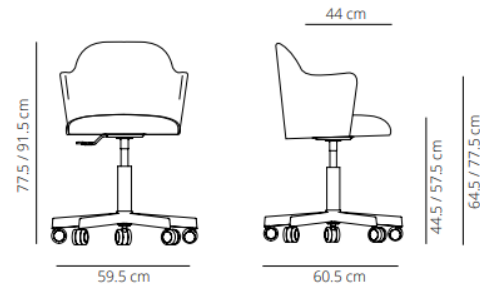

Chair with armrest

▲ 14.5 kg

📦 (x1) 59x53x89 cm (0.28 m³)

CODE		FINISHES		SEK
		STRUCTURE	UPHOLSTERY	
ALETA 5 CASTERS BASE WITH ADJUSTABLE HEIGHT	ALSIBR-1	black or white (high gloss)	G1 (COM/COL)	8.769,60 SEK
	ALSIBR-2		G2	9.500,40 SEK
	ALSIBR-3		G3	10.451,60 SEK
	ALSIBR-4		G4	11.391,20 SEK
	ALSIBR-5		G5	12.562,80 SEK
				0,00 SEK
CODE		FINISHES		SEK
		STRUCTURE	UPHOLSTERY	
ALETA 5 CASTERS BASE WITH ADJUSTABLE HEIGHT AND ARMS	ALSIBRBR-1	black or white (high gloss)	G1 (COM/COL)	10.161,60 SEK
	ALSIBRBR-2		G2	11.020,00 SEK
	ALSIBRBR-3		G3	12.122,00 SEK
	ALSIBRBR-4		G4	13.363,20 SEK
	ALSIBRBR-5		G5	14.604,40 SEK

25 % rabatt ska dras av på angivna priser

viccarbe