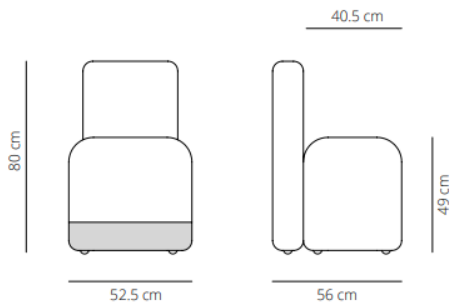

# SEASON CHAIR: by Piero Lissoni.

25 % rabatt ska dras av på angivna priser

**Fixed chair**

📦 17.8 kg  
 📦 (x1) 58x54x89cm (0.28 m³)

**Chair with casters**

CODE		FINISHES		
		UPHOLSTERY PROTECTION	UPHOLSTERY	sek
SEASON CHAIR, NO CASTERS	SECHF-1	technical fabric, light or dark grey	G1 (COM/COL)	7.818,40 SEK
	SECHF-2		G2	8.920,40 SEK
	SECHF-3		G3	11.263,60 SEK
	SECHF-4		G4	14.186,80 SEK
	SECHF-5		G5	16.588,00 SEK
CODE		FINISHES		
		UPHOLSTERY PROTECTION	UPHOLSTERY	sek
SEASON CHAIR WITH CASTERS	SECH-1	technical fabric, light or dark grey	G1 (COM/COL)	8.108,40 SEK
	SECH-2		G2	9.280,00 SEK
	SECH-3		G3	11.472,40 SEK
	SECH-4		G4	14.465,20 SEK
	SECH-5		G5	16.878,00 SEK

# Burin: designed by Patricia Urquiola

25 % rabatt ska dras av på angivna priser

**Table diameter 60**

57.2 kg  
 (x1) 59x55x89 cm (0.29 m<sup>3</sup>)  
 (x1) 76x76x7 cm (0.04 m<sup>3</sup>)

**Table diameter 70**