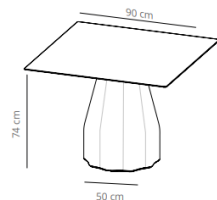

Table 90x90

70.3 kg

(x1) 59x55x89 cm (0.29 m³)
(x1) 96x96x7 cm (0.06 m³)

CODE		FINISHES			
		BASE	TOP		
VCBBUC7087	BUC70	white, black or taupe	stained	matt oak, ash (black)	- SEK
VCBBUC7047	BUC70CN		compact laminate (black edge)	white or black	7.516,80 SEK
	BUC70CB		compact laminate (white edge)	white	7.516,80 SEK
					- SEK
CODE		FINISHES			
		BASE	TOP		
VCBBUC8087	BUC80	white, black or taupe	stained	matt oak, ash (black)	- SEK
VCBBUC8047	BUC80CN		compact laminate (black edge)	white or black	7.818,40 SEK
	BUC80CB		compact laminate (white edge)	white	9.349,60 SEK
					- SEK
CODE		FINISHES			
		BASE	TOP		
VCBBUC9087	BUC90	white, black or taupe	stained	matt oak, ash (black)	- SEK
VCBBUC9047	BUC90CN		compact laminate (black edge)	white or black	8.259,20 SEK
	BUC90CB		compact laminate (white edge)	white	10.451,60 SEK

25 % rabatt ska dras av på angivna priser