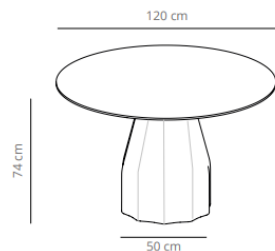

# Burin: designed by Patricia Urquiola

25 % rabatt ska dras av på angivna priser

**Table diameter 60**

57.2 kg  
 (x1) 59x55x89 cm (0.29 m<sup>3</sup>)  
 (x1) 76x76x7 cm (0.04 m<sup>3</sup>)

**Table diameter 70**

54.6 kg  
 (x1) 59x55x89 cm (0.29 m<sup>3</sup>)  
 (x1) 96x96x7 cm (0.06 m<sup>3</sup>)

**Table diameter 80**

60.3 kg  
 (x1) 59x55x89cm (0.29 m<sup>3</sup>)  
 (x1) 96x96x7cm (0.06 m<sup>3</sup>)

CODE		FINISHES			PUBLIC PRICE	SEK
		BASE	TOP			
VCBBUD6087	BUD60	white, black or taupe	stained	matt oak, ash (black)	561 €	6.507,60 SEK
VCBBUD6047	BUD60CN		compact laminate (black edge)	white or black	624 €	7.238,40 SEK
	BUD60CB		compact laminate (white edge)	white	624 €	7.238,40 SEK
CODE		FINISHES			PUBLIC PRICE	SEK
						- SEK
VCBBUD7087	BUD70	white, black or taupe	stained	matt oak, ash (black)	580 €	6.728,00 SEK
VCBBUD7047	BUD70CN		compact laminate (black edge)	white or black	648 €	7.516,80 SEK
	BUD70CB		compact laminate (white edge)	white	648 €	7.516,80 SEK
CODE		FINISHES			PUBLIC PRICE	SEK
						- SEK
VCBBUD8087	BUD80	white, black or taupe	stained	matt oak, ash (black)	674 €	7.818,40 SEK
VCBBUD8047	BUD80CN		compact laminate (black edge)	white or black	806 €	9.349,60 SEK
	BUD80CB		compact laminate (white edge)	white	806 €	9.349,60 SEK

25 % rabatt ska dras av på angivna priser

**Table diameter 100**

67.4 kg  
 (x1) 59x55x89 cm (0.29 m<sup>3</sup>)  
 (x1) 116x116x7 cm (0.09 m<sup>3</sup>)

**Table diameter 120**

96.6 kg  
 (x1) 59x55x89cm (0.29 m<sup>3</sup>)  
 (x1) 136x136x7 cm (0.13 m<sup>3</sup>)

### Table diameter 60

37.2 kg  
 (x1) 59x55x105 cm (0.34 m<sup>3</sup>)  
 (x1) 76x76x7 cm (0.04 m<sup>3</sup>)