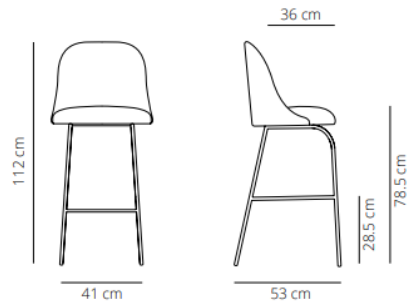

High backrest

🏋️ 13 kg

📦 (x1) 57.5x53.5x120 cm (0.37 m³)

CODE		FINISHES		SEK
		STRUCTURE	UPHOLSTERY	
FIXED BAR STOOL (4 LEGS), LOW BACKREST	ALTA-1	black, white or taupe	G1 (COM/COL)	7.087,60 SEK
	ALTA-2		G2	7.888,00 SEK
	ALTA-3		G3	8.769,60 SEK
	ALTA-4		G4	9.860,00 SEK
	ALTA-5		G5	11.020,00 SEK
	ALTA-1	brass finish	G1 (COM/COL)	12.562,80 SEK
	ALTA-2		G2	13.363,20 SEK
	ALTA-3		G3	14.244,80 SEK
	ALTA-4		G4	15.346,80 SEK
	ALTA-5		G5	16.506,80 SEK
				- SEK
CODE		FINISHES		SEK
		STRUCTURE	UPHOLSTERY	
FIXED BAR STOOL (4 LEGS), HIGH BACKREST	ALTAH-1	black, white or taupe	G1 (COM/COL)	7.238,40 SEK
	ALTAH-2		G2	8.108,40 SEK
	ALTAH-3		G3	9.129,20 SEK
	ALTAH-4		G4	10.370,40 SEK
	ALTAH-5		G5	11.692,80 SEK
	ALTAH-1	brass finish	G1 (COM/COL)	12.713,60 SEK
	ALTAH-2		G2	13.583,60 SEK
	ALTAH-3		G3	14.604,40 SEK
	ALTAH-4		G4	15.857,20 SEK
	ALTAH-5		G5	17.098,40 SEK

25 % rabatt ska dras av på angivna priser

viccarbe