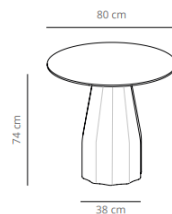

# Burin: designed by Patricia Urquiola

25 % rabatt ska dras av på angivna priser

**Table diameter 60**

57.2 kg  
 (x1) 59x55x89 cm (0.29 m<sup>3</sup>)  
 (x1) 76x76x7 cm (0.04 m<sup>3</sup>)

**Table diameter 70**

54.6 kg  
 (x1) 59x55x89 cm (0.29 m<sup>3</sup>)  
 (x1) 96x96x7 cm (0.06 m<sup>3</sup>)

**Table diameter 80**

60.3 kg  
 (x1) 59x55x89cm (0.29 m<sup>3</sup>)  
 (x1) 96x96x7cm (0.06 m<sup>3</sup>)

CODE		FINISHES			PUBLIC PRICE	SEK
		BASE	TOP			
VCBBUD6087	BUD60	white, black or taupe	stained	matt oak, ash (black)	561 €	6.507,60 SEK
VCBBUD6047	BUD60CN		compact laminate (black edge)	white or black	624 €	7.238,40 SEK
	BUD60CB		compact laminate (white edge)	white	624 €	7.238,40 SEK
CODE		FINISHES			PUBLIC PRICE	SEK
						- SEK
VCBBUD7087	BUD70	white, black or taupe	stained	matt oak, ash (black)	580 €	6.728,00 SEK
VCBBUD7047	BUD70CN		compact laminate (black edge)	white or black	648 €	7.516,80 SEK
	BUD70CB		compact laminate (white edge)	white	648 €	7.516,80 SEK
CODE		FINISHES			PUBLIC PRICE	SEK
						- SEK
VCBBUD8087	BUD80	white, black or taupe	stained	matt oak, ash (black)	674 €	7.818,40 SEK
VCBBUD8047	BUD80CN		compact laminate (black edge)	white or black	806 €	9.349,60 SEK
	BUD80CB		compact laminate (white edge)	white	806 €	9.349,60 SEK

25 % rabatt ska dras av på angivna priser

**Table diameter 100**

67.4 kg  
 (x1) 59x55x89 cm (0.29 m<sup>3</sup>)  
 (x1) 116x116x7 cm (0.09 m<sup>3</sup>)

**Table diameter 120**

96.6 kg  
 (x1) 59x55x89cm (0.29 m<sup>3</sup>)  
 (x1) 136x136x7 cm (0.13 m<sup>3</sup>)

### Table diameter 60

37.2 kg  
 (x1) 59x55x105 cm (0.34 m<sup>3</sup>)  
 (x1) 76x76x7 cm (0.04 m<sup>3</sup>)