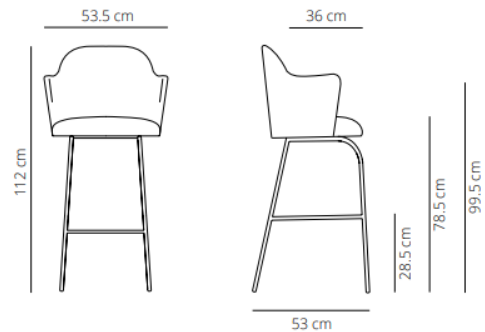

High backrest with armrest

📦 14.1 kg
📦 (x1) 57.5x53.5x120 cm (0.37 m³)

CODE		FINISHES		SEK
		STRUCTURE	UPHOLSTERY	
FIXED COUNTER STOOL (4 LEGS), WITH ARMS	ALTAFCCHBR-1	black, white or taupe	G1 (COM/COL)	8.328,80 SEK
	ALTAFCCHBR-2		G2	9.430,80 SEK
	ALTAFCCHBR-3		G3	10.660,40 SEK
	ALTAFCCHBR-4		G4	12.052,40 SEK
	ALTAFCCHBR-5		G5	13.583,60 SEK
	ALTAFCCHBR-1	brass finish	G1 (COM/COL)	13.885,20 SEK
	ALTAFCCHBR-2		G2	14.987,20 SEK
	ALTAFCCHBR-3		G3	16.228,40 SEK
	ALTAFCCHBR-4		G4	17.597,20 SEK
	ALTAFCCHBR-5		G5	19.140,00 SEK

CODE		FINISHES		SEK
		STRUCTURE	UPHOLSTERY	
FIXED BAR STOOL (4 LEGS) WITH ARMS	ALTAHBR-1	black, white or taupe	G1 (COM/COL)	8.328,80 SEK
	ALTAHBR-2		G2	9.430,80 SEK
	ALTAHBR-3		G3	10.660,40 SEK
	ALTAHBR-4		G4	12.052,40 SEK
	ALTAHBR-5		G5	13.583,60 SEK
	ALTAHBR-1	brass finish	G1 (COM/COL)	13.815,60 SEK
	ALTAHBR-2		G2	14.906,00 SEK
	ALTAHBR-3		G3	16.135,60 SEK
	ALTAHBR-4		G4	17.539,20 SEK
	ALTAHBR-5		G5	19.070,40 SEK

25 % rabatt ska dras av på angivna priser