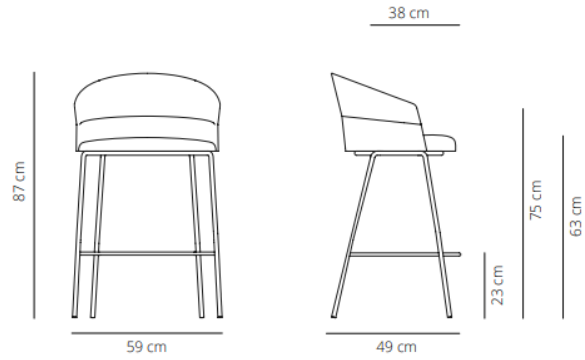

Smooth upholstery

8.8 kg
(x1) 100x62x51 cm (0.32 m³)