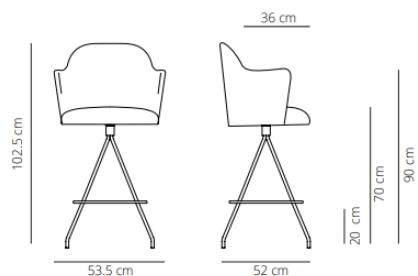

High backrest stool with armrest

14.1 kg

(x1) 57.5x53.5x110cm (0.33 m³)

CODE		FINISHES		SEK
		STRUCTURE	UPHOLSTERY	
SWIVEL COUNTER STOOL LOW BACKREST	ALTACO-1	black, white or taupe	G1 (COM/COL)	8.920,40 SEK
	ALTACO-2		G2	9.802,00 SEK
	ALTACO-3		G3	10.660,40 SEK
	ALTACO-4		G4	11.762,40 SEK
	ALTACO-5		G5	12.934,00 SEK
CODE		FINISHES		SEK
		STRUCTURE	UPHOLSTERY	
SWIVEL COUNTER STOOL HIGH BACKREST	ALTACOH-1	black, white or taupe	G1 (COM/COL)	9.071,20 SEK
	ALTACOH-2		G2	10.080,40 SEK
	ALTACOH-3		G3	11.112,80 SEK
	ALTACOH-4		G4	12.203,20 SEK
	ALTACOH-5		G5	13.583,60 SEK
CODE		FINISHES		SEK
		STRUCTURE	UPHOLSTERY	
SWIVEL COUNTER STOOL WITH BACKREST	ALTACOHBR-1	black, white or taupe	G1 (COM/COL)	10.300,80 SEK
	ALTACOHBR-2		G2	11.321,60 SEK
	ALTACOHBR-3		G3	12.644,00 SEK
	ALTACOHBR-4		G4	13.943,20 SEK
	ALTACOHBR-5		G5	15.497,60 SEK

25 % rabatt ska dras av på angivna priser

viccarbe