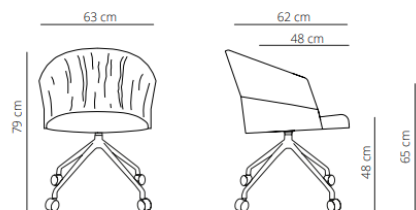

Soft upholstery

15.2 kg
(x1) 66x64x86 cm (0.36 m³)