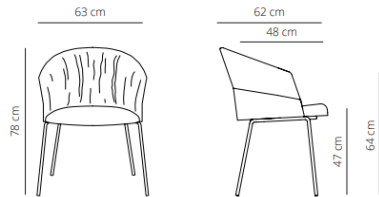

Soft upholstery

11.1 kg
(x1) 66x64x86 cm (0.35 m³)