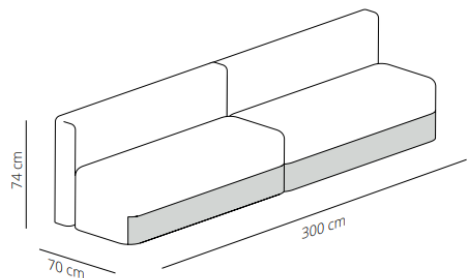

Composition 1

Composition 2