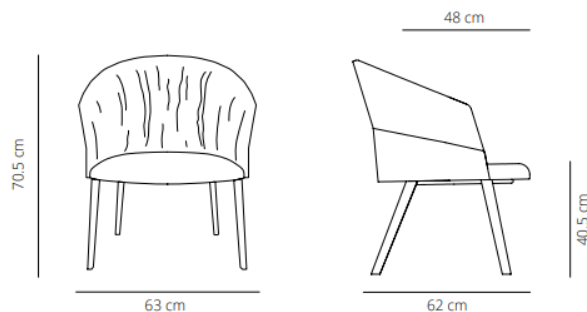

Soft upholstery

CODE		FINISHES		SEK
		STRUCTURE	UPHOLSTERY	
COPA LOUNGE WOODEN BASE, SMOOTH	COBUMA-1	matt oak, cognac, ash and wenge	G1 (T/C)	8.700,00 SEK
	COBUMA-2		G2	9.430,80 SEK
	COBUMA-3		G3	10.300,80 SEK
	COBUMA-4		G4	11.170,80 SEK
	COBUMA-5		G5	12.203,20 SEK
				- SEK
CODE		FINISHES		- SEK
		STRUCTURE	UPHOLSTERY	
COPA LOUNGE WOODEN BASE, SOFT	COBUMAS-1	matt oak, cognac, ash and wenge	G1 (T/C)	9.651,20 SEK
	COBUMAS-2		G2	10.045,60 SEK
	COBUMAS-3		G3	10.869,20 SEK
	COBUMAS-4		G4	11.878,40 SEK
	COBUMAS-5		G5	13.061,60 SEK

25 % rabatt ska dras av på angivna priser