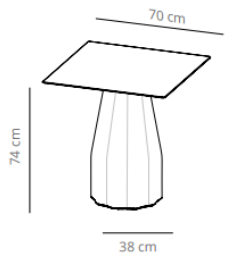

# Burin: designed by Patricia Urquiola

25 % rabatt ska dras av på angivna priser

**Table diameter 60**

57.2 kg  
 (x1) 59x55x89 cm (0.29 m<sup>3</sup>)  
 (x1) 76x76x7 cm (0.04 m<sup>3</sup>)

**Table diameter 70**

25 % rabatt ska dras av på angivna priser

**Table diameter 100**

67.4 kg  
 (x1) 59x55x89 cm (0.29 m<sup>3</sup>)  
 (x1) 116x116x7 cm (0.09 m<sup>3</sup>)

**Table diameter 120**

96.6 kg  
 (x1) 59x55x89cm (0.29 m<sup>3</sup>)  
 (x1) 136x136x7 cm (0.13 m<sup>3</sup>)

**Table diameter 150**

109 kg  
 (x1) 59x55x89cm (0.29 m<sup>3</sup>)  
 (x1) 178x166x7 cm (0.21 m<sup>3</sup>)

CODE		FINISHES			PUBLIC PRICE
		BASE	TOP		
VCBBUD10087	BUD100	white, black or taupe	stained	matt oak, ash (black)	761 €
VCBBUD10047	BUD100CN		compact laminate (black edge)	white or black	995 €
	BUD100CB		compact laminate (white edge)	white	995 €
- SEK					
CODE		FINISHES			PUBLIC PRICE
		BASE	TOP		
VCBBUD12087	BUD120	white, black or taupe	stained	matt oak, ash (black)	927 €
VCBBUD12047	BUD120CN		compact laminate (black edge)	white or black	1.191 €
	BUD120CB		compact laminate (white edge)	white	1.191 €
- SEK					
CODE		FINISHES			PUBLIC PRICE
		BASE	TOP		
VCBBUD15087	BUD150	white, black or taupe	stained	matt oak, ash (black)	1.160 €
VCBBUD15047	BUD150CN		compact laminate (black edge)	white or black	1.512 €
	BUD150CB		compact laminate (white edge)	white	1.512 €
- SEK					

25 % rabatt ska dras av på angivna priser

Table 70x70

59.8 kg

(x1) 59x55x89 cm (0.29 m<sup>3</sup>)  
(x1) 76x76x7 cm (0.04 m<sup>3</sup>)

Mesa 80x80

62.8 kg

(x1) 59x55x89 cm (0.29 m<sup>3</sup>)  
(x1) 96x96x7 cm (0.06 m<sup>3</sup>)