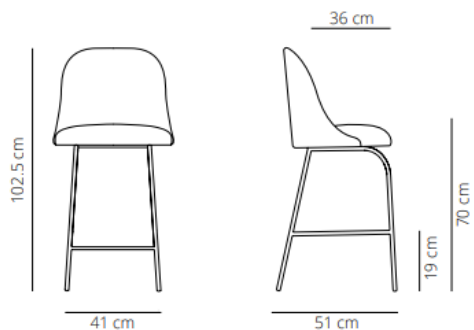

High backrest

12.7 kg
(x1) 57.5x53.5x110cm (0.33 m³)

CODE		FINISHES		SEK
		STRUCTURE	UPHOLSTERY	
FIXED COUNTER STOOL (4 LEGS), LOW BACKREST	ALTAFC-1	black, white or taupe	G1 (COM/COL)	7.087,60 SEK
	ALTAFC-2		G2	7.888,00 SEK
	ALTAFC-3		G3	8.769,60 SEK
	ALTAFC-4		G4	9.860,00 SEK
	ALTAFC-5		G5	11.020,00 SEK
	ALTAFC-1	brass finish	G1 (COM/COL)	12.644,00 SEK
	ALTAFC-2		G2	13.456,00 SEK
	ALTAFC-3		G3	14.314,40 SEK
	ALTAFC-4		G4	15.404,80 SEK
	ALTAFC-5		G5	16.588,00 SEK
				- SEK
CODE		FINISHES		SEK
		STRUCTURE	UPHOLSTERY	
FIXED COUNTER STOOL (4 LEGS), HIGH BACKREST	ALTAFCH-1	black, white or taupe	G1 (COM/COL)	7.238,40 SEK
	ALTAFCH-2		G2	8.108,40 SEK
	ALTAFCH-3		G3	9.129,20 SEK
	ALTAFCH-4		G4	10.370,40 SEK
	ALTAFCH-5		G5	11.692,80 SEK
	ALTAFCH-1	brass finish	G1 (COM/COL)	12.794,80 SEK
	ALTAFCH-2		G2	13.664,80 SEK
	ALTAFCH-3		G3	14.685,60 SEK
	ALTAFCH-4		G4	15.926,80 SEK
	ALTAFCH-5		G5	17.179,60 SEK

25 % rabatt ska dras av på angivna priser

viccarbe