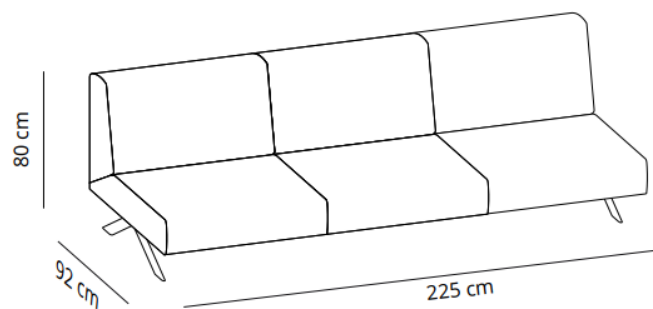

Composition 5

CODE		FINISHES		
VCBSISMPCOMP 5	COMPOSITION SOFÅ 6	smooth upholstery	G1 (T/C)	41.551,20 SEK
			G2	43.987,20 SEK
			G3	47.676,00 SEK
			G4	51.886,80 SEK
			G5	55.784,40 SEK
		soft upholstery	G1 (T/C)	46.840,80 SEK
			G2	49.242,00 SEK
			G3	54.253,20 SEK
			G4	58.638,00 SEK
			G5	63.266,40 SEK

25 % rabatt ska dras av på angivna priser