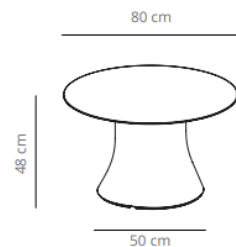

### Table diameter 60

37.2 kg  
 (x1) 59x55x105 cm (0.34 m<sup>3</sup>)  
 (x1) 76x76x7 cm (0.04 m<sup>3</sup>)

25 % rabatt ska dras av på angivna priser

**Table diameter 80**

42.1 kg  
 (x1) 59x55x105 cm (0.34 m³)  
 (x1) 96x96x7 cm (0.06 m³)

**Table diameter 100**

49.2 kg  
 (x1) 59x55x105 cm (0.34 m³)  
 (x1) 116x116x7 cm (0.08 m³)

25 % rabatt ska dras av på angivna priser

**Table diameter 60**

**Table diameter 70**

**Table diameter 80**

CODE		FINISHES			
		BASE	TOP		
VCBCAD60B	CAD60B		stained	matt oak , ash (black)	6.252,40 SEK
VCBCAD60BL	CAD60BCN		compact laminate (black edge)	black or white	5.510,00 SEK
	CAD60BCB		compact laminate (white edge)	white	6.403,20 SEK
CODE		FINISHES			0,00 SEK
		BASE	TOP		
VCBCAD70BM	CAD70B		stained	matt oak , ash (black)	6.704,80 SEK
VCBCAD70BL	CAD70BCN		compact laminate (black edge)	black or white	5.800,00 SEK
	CAD70BCB		compact laminate (white edge)	white	6.994,80 SEK
CODE		FINISHES			
		BASE	TOP		
VCBCAD80B	CAD80B		stained	matt oak , ash (black)	7.076,00 SEK
VCBCAD80BL	CAD80BCN		compact laminate (black edge)	black or white	6.101,60 SEK
	CAD80BCB		compact laminate (white edge)	white	7.586,40 SEK

25 % rabatt ska dras av på angivna priser

Table diameter 100

Table diameter 120

 (x1) 59x55x58 cm (0.2 m<sup>3</sup>)  
 (x1) 136x136x7 cm (0.13 m<sup>3</sup>)

CODE		FINISHES			
		BASE	TOP		
VCBCAD100B	CAD100B		stained	matt oak , ash (black)	9.454,00 SEK
VCBCAD100BL	CAD100BCN		compact laminate (black edge)	black or white	7.447,20 SEK
	CAD100BCB		compact laminate (white edge)	white	10.045,60 SEK
CODE		FINISHES			
		BASE	TOP		
VCBCAD120B	CAD120B		stained	matt oak , ash (black)	12.052,40 SEK
VCBCAD120BL	CAD120BCN		compact laminate (black edge)	black or white	10.556,00 SEK
	CAD120BCB		compact laminate (white edge)	white	14.140,40 SEK