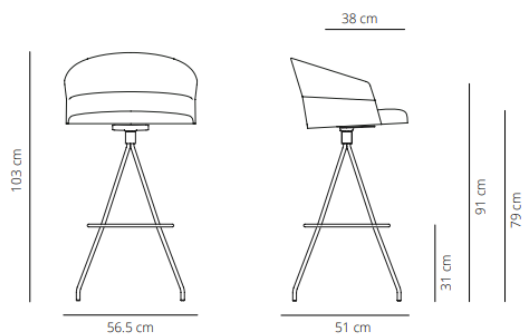

Smooth upholstery

10.2 kg
(x1) 106x62x57 cm (0.37 m³)

CODE		FINISHES		PUBLIC PRICE	
		STRUCTURE	UPHOLSTERY		
SWIVEL COUNTER STOOL , SMOOTH	COTGCO-1	black or white	G1 (T/C)	718 €	8.328,80 SEK
	COTGCO-2		G2	769 €	8.920,40 SEK
	COTGCO-3		G3	845 €	9.802,00 SEK
	COTGCO-4		G4	907 €	10.521,20 SEK
	COTGCO-5		G5	976 €	11.321,60 SEK
					- SEK
CODE		FINISHES		PUBLIC PRICE	
		STRUCTURE	UPHOLSTERY		
SWIVEL BAR STOOL , SMOOTH	COTGBAR-1	black or white	G1 (T/C)	718 €	8.328,80 SEK
	COTGBAR-2		G2	769 €	8.920,40 SEK
	COTGBAR-3		G3	845 €	9.802,00 SEK
	COTGBAR-4		G4	907 €	10.521,20 SEK
	COTGBAR-5		G5	976 €	11.321,60 SEK
					- SEK

25 % rabatt ska dras av på angivna priser