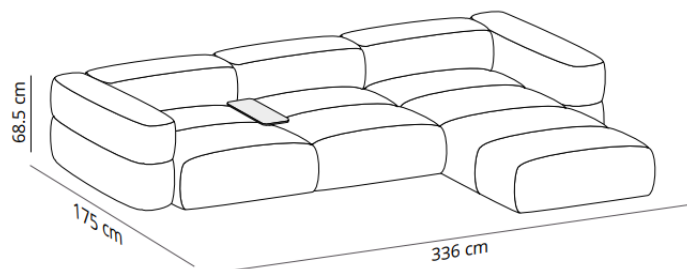

Composition 9

CODE		FINISHES	
VCBSAVCOMP9	COMPOSITION 9	G1(T/C)	71.943,20 SEK
		G2	79.216,40 SEK
		G3	92.208,40 SEK
		G4	105.757,20 SEK
		G5	119.920,80 SEK
		ECOALF	119.920,80 SEK