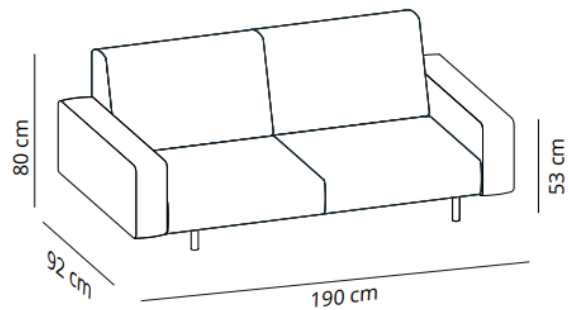

Composition 3

CODE		FINISHES		
VCBSISMPCOMP 2	COMPOSITION SOFÁ 3	smooth upholstery	G1 (T/C)	36.099,20 SEK
			G2	37.723,20 SEK
			G3	40.182,40 SEK
			G4	42.989,60 SEK
			G5	45.588,00 SEK
		soft upholstery	G1 (T/C)	39.625,60 SEK
			G2	41.226,40 SEK
			G3	44.567,20 SEK
			G4	47.490,40 SEK
			G5	50.576,00 SEK