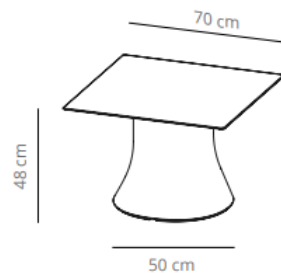

Table 70x70

Table 80x80