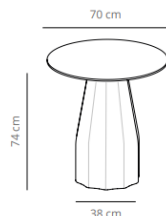

# Burin: designed by Patricia Urquiola

25 % rabatt ska dras av på angivna priser

**Table diameter 60**

57.2 kg  
 (x1) 59x55x89 cm (0.29 m<sup>3</sup>)  
 (x1) 76x76x7 cm (0.04 m<sup>3</sup>)

**Table diameter 70**

54.6 kg  
 (x1) 59x55x89 cm (0.29 m<sup>3</sup>)  
 (x1) 96x96x7 cm (0.06 m<sup>3</sup>)

**Table diameter 80**

60.3 kg  
 (x1) 59x55x89cm (0.29 m<sup>3</sup>)  
 (x1) 96x96x7cm (0.06 m<sup>3</sup>)

CODE		FINISHES			PUBLIC PRICE	SEK
		BASE	TOP			
VCBBUD6087	BUD60	white, black or taupe	stained	matt oak, ash (black)	561 €	6.507,60 SEK
VCBBUD6047	BUD60CN		compact laminate (black edge)	white or black	624 €	7.238,40 SEK
	BUD60CB		compact laminate (white edge)	white	624 €	7.238,40 SEK
CODE		FINISHES			PUBLIC PRICE	SEK
						- SEK
VCBBUD7087	BUD70	white, black or taupe	stained	matt oak, ash (black)	580 €	6.728,00 SEK
VCBBUD7047	BUD70CN		compact laminate (black edge)	white or black	648 €	7.516,80 SEK
	BUD70CB		compact laminate (white edge)	white	648 €	7.516,80 SEK
CODE		FINISHES			PUBLIC PRICE	SEK
						- SEK
VCBBUD8087	BUD80	white, black or taupe	stained	matt oak, ash (black)	674 €	7.818,40 SEK
VCBBUD8047	BUD80CN		compact laminate (black edge)	white or black	806 €	9.349,60 SEK
	BUD80CB		compact laminate (white edge)	white	806 €	9.349,60 SEK

25 % rabatt ska dras av på angivna priser

**Table diameter 100**

67.4 kg  
 (x1) 59x55x89 cm (0.29 m<sup>3</sup>)  
 (x1) 116x116x7 cm (0.09 m<sup>3</sup>)

**Table diameter 120**

96.6 kg  
 (x1) 59x55x89cm (0.29 m<sup>3</sup>)  
 (x1) 136x136x7 cm (0.13 m<sup>3</sup>)

### Table diameter 60

37.2 kg  
 (x1) 59x55x105 cm (0.34 m<sup>3</sup>)  
 (x1) 76x76x7 cm (0.04 m<sup>3</sup>)