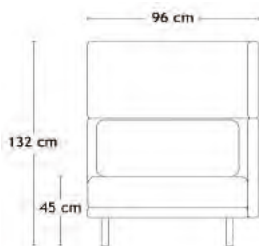

Model 3-6702