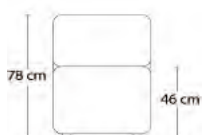

- Model 3-6501: 3,5 m
- Model 3-6502: 2,6 m
- Model 3-6505: 5,5 m
- Model 3-6506: 6,5 m

Model 3-6501

Model 3-6502

Model 3-6505

Model 3-6506

Model 3-6509

A3 - MODULSOFA

Design: Charlotte Hønce