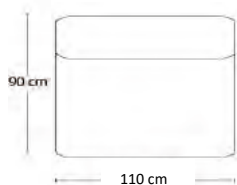

- Model 3-6501: 3,5 m
- Model 3-6502: 2,6 m
- Model 3-6505: 5,5 m
- Model 3-6506: 6,5 m

Model 3-6501

Model 3-6502

Model 3-6505

Model 3-6506

Model 3-6509

A3 - MODULSOFA

Design: Charlotte Hønce