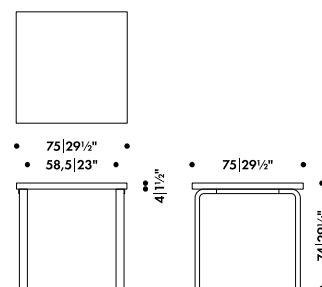

AALTO TABLE SQUARE

ALVAR AALTO 1933

Four legs and top edge-band

Solid birch

Top core

Solid birch, chipboard, plywood, honeycomb

Top surface

Birch veneer
High-pressure laminate
Linoleum

Use of water based lacquers only

Shipped unassembled in two boxes

Table with birch veneer top: Made in Finland and Germany

Table with HPL top: Made in Finland

Table with linoleum top: Made in Finland

—

81C