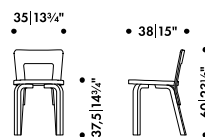

CHILDREN'S CHAIR N65

ALVAR AALTO 1935

Legs and seat edge-band

Solid birch

Seat core

Solid birch

Birch plywood

Seat surface

Birch veneer

High-pressure laminate

Linoleum

Fabric upholstery with PU foam padding

Leather upholstery with PU foam padding

Leather upholstery without PU foam padding

Backrest

Form-pressed birch plywood

Use of water based lacquers only

Shipped unassembled in a Carry Away package

Made in Finland

—

Configurable products - Always made to order. Longer lead times than standard versions. Existing standard components can be freely combined.

—

Seat lacquered

natural

black

white

orange

yellow

green

petrol

red

blue

grey

Seat stained

honey

walnut

—

Fabric upholstery requirement

1 pc = 50 x 50 cm

Leather upholstery requirement

1 pc = 0,4 m²

Children's Chair N65

281 030 02

without VAT
in SEK*

Seat

Seat birch veneer	3.820,00
Seat HPL IKI white, edge natural	+ 260,00
Seat linoleum black, edge natural	+ 260,00
Seat lacquered or stained	+ 220,00

Upholstery

Fabric F40	+ 520,00
Fabric F60	+ 640,00
Fabric F80	+ 770,00
Fabric F100	+ 910,00
Fabric F140	+ 1.160,00
Fabric F200	+ 1.610,00
Leather without PU foam padding	+ 0,00
Leather L40	+ 1.140,00
Leather L60	+ 1.640,00

Glides

Felt glides mounted	+ 180,00

Mode of shipment

Assembled	+ 100,00