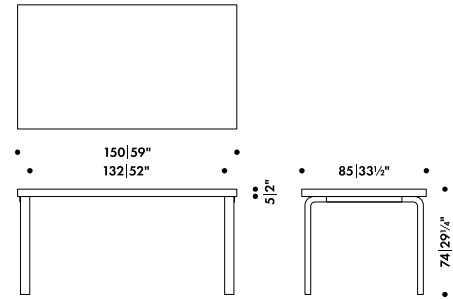

AALTO TABLE RECTANGULAR

ALVAR AALTO 1933

Four legs and top edge-band
Solid birch

Top core
Solid birch, chipboard, plywood,
honeycomb

Top surface
Birch veneer
High-pressure laminate
Linoleum

Shipped unassembled in two
boxes

Table with birch veneer top:
Made in Finland and Germany
Table with HPL top: Made in
Finland
Table with linoleum top: Made
in Finland

Use of water based lacquers only

82A

**Legs and edge band natural lacquered,
top birch veneer**
283 005 81
SEK* 17.460,00

**Legs and edge band natural lacquered,
top IKI white HPL**
283 005 82
SEK* 17.460,00

**Legs and edge band natural lacquered,
top black linoleum**
283 005 83
SEK* 17.460,00

**Felt glides, 28 x 52 mm, set of 4, with
screws for LG83**
270 049 03Q**
SEK* 170,00

SENAB

Recommended retail price without VAT;
dispatch usually within 3 working days, assembly

22%

RABATT SKA DRAS AV PÅ ANGIVNA PRISER

artek