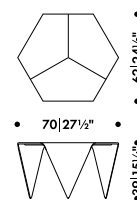

TRIENNA TABLE

ILMARI TAPIOVAARA 1954

Table core

Form-pressed birch veneer

Table surface

Oak veneer

Shipped assembled

Made in Finland

—

Oak, natural lacquered

283 038 04Q**

SEK* 10.150,00