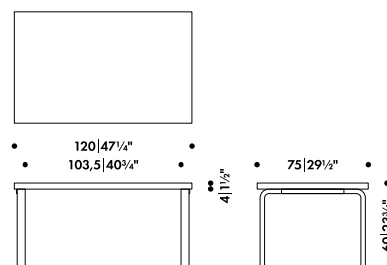

AALTO CHILDREN'S TABLE RECTANGULAR

ALVAR AALTO 1933

Four legs and top edge-band

Solid birch

Top core

Solid birch, chipboard, plywood, honeycomb

Top surface

Birch veneer

High-pressure laminate

Linoleum

Use of water based lacquers only

Shipped unassembled in two boxes

Table with birch veneer top: Made in Finland and Germany

Table with HPL top: Made in Finland

Table with linoleum top: Made in Finland

81B