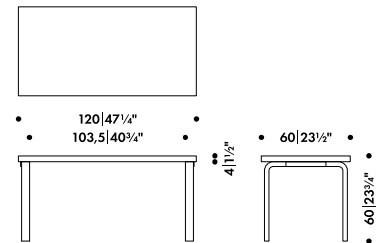

AALTO CHILDREN'S TABLE RECTANGULAR

ALVAR AALTO 1933

Four legs and top edge-band

Solid birch

Top core

Solid birch, chipboard, plywood, honeycomb

Top surface

Birch veneer

High-pressure laminate

Linoleum

Use of water based lacquers only

Shipped unassembled in two boxes

Table with birch veneer top: Made in Finland and Germany

Table with HPL top: Made in Finland

Table with linoleum top: Made in Finland

—

80A

—