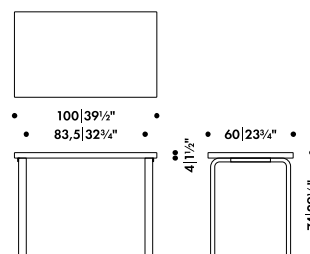

AALTO TABLE RECTANGULAR NEW

ALVAR AALTO 1933

Four legs and top edge-band

Solid birch

Top core

Solid birch, chipboard, plywood, honeycomb

Top surface

Birch veneer
High-pressure laminate
Linoleum

Shipped unassembled in two boxes

Table with birch veneer top:
Made in Finland and Germany
Table with HPL top: Made in Finland
Table with linoleum top: Made in Finland

Use of water based lacquers only

80B