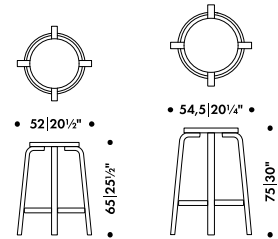

BAR STOOL 64

ALVAR AALTO 1935

Legs and seat edge-band

Solid birch

Seat core

Solid birch

Birch plywood

Seat surface

Birch veneer

High-pressure laminate

Linoleum

Fabric upholstery with PU foam padding

Leather upholstery with PU foam padding

Leather upholstery without PU foam padding

Foot ring

Form-pressed solid birch lamella

Use of water based lacquers only

Shipped unassembled in a Carry Away package

Made in Finland

Configurable products - Always made to order. Longer lead times than standard versions. Existing standard components can be freely combined.

Seat lacquered

natural

black

white

orange

yellow

green

petrol

red

blue

grey

Seat stained

honey

walnut

Legs and foot ring lacquered

natural

black

white

Fabric upholstery requirement

1 pc = 50 x 50 cm

Leather upholstery requirement

1 pc = 0,4 m²

Bar Stool 64 **280 015 02** **without VAT in SEK***

Seat height

Seat height 65cm 0,00

Seat height 75cm 0,00

Seat

Seat in birch veneer 5.260,00

Seat IKI white HPL, edge natural + 260,00

Seat linoleum black, edge natural + 260,00

Seat lacquered or stained + 220,00

Legs and foot ring

Legs and foot ring natural lacquered + 120,00

Legs and foot ring lacquered + 250,00

Upholstery**

Fabric F40 + 520,00

Fabric F60 + 640,00

Fabric F80 + 770,00

Fabric F100 + 910,00

Fabric F140 + 1.160,00

Fabric F200 + 1.610,00

Leather without PU foam padding + 0,00

Leather L40 + 1.140,00

Leather L60 + 1.640,00

Glides

Felt glides mounted + 180,00

Mode of shipment

Assembled + 100,00