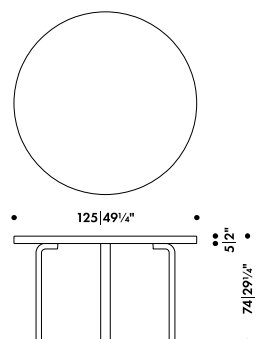

AALTO TABLE ROUND

ALVAR AALTO 1933

Legs and top edge-band

Solid birch

Top core

Solid birch, chipboard, plywood, honeycomb

Top surface

Birch veneer

High-pressure laminate

Linoleum

Use of water based lacquers only

Shipped unassembled in two boxes

Table with birch veneer top: Made in Finland and Germany

Table with HPL top: Made in Finland

Table with linoleum top: Made in Finland

91