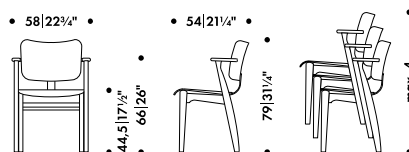

DOMUS CHAIR

ILMARI TAPIOVAARA 1946

Frame

Solid birch
Solid oak

Seat and back core

Form-pressed birch veneer

Seat and back surface

Birch veneer

Oak veneer

Fabric upholstery with PU foam padding

Leather upholstery with PU foam padding

Shipped assembled, felt glides mounted

Made in Finland

Birch, frame, seat and backrest natural lacquered

281 013 01

SEK* 7.910,00

Birch, frame, seat and backrest black stained

281 013 02

SEK* 8.200,00

Birch, frame, seat and backrest honey stained

281 013 03

SEK* 8.200,00

Birch, frame, seat and backrest white lacquered

281 013 04

SEK* 8.200,00

Birch, frame, seat and backrest walnut stained

281 013 EF

SEK* 8.200,00

Oak, frame, seat and backrest natural lacquered

281 013 05

SEK* 9.540,00

Birch, frame and backrest natural lacquered, upholstered seat, black leather Prestige

281 014 51

SEK* 9.610,00

Birch, frame and backrest black stained, upholstered seat, black leather Prestige

281 014 52

SEK* 9.900,00

Birch, frame and backrest honey stained, upholstered seat, black leather Prestige

281 014 53

SEK* 9.900,00

Birch, frame and backrest white lacquered, upholstered seat, black leather Prestige

281 014 54

SEK* 9.900,00

Oak, frame and backrest natural lacquered, upholstered seat, black leather Prestige

281 014 55

SEK* 11.240,00

Birch, frame natural lacquered, upholstered seat and back, black leather Prestige

281 015 51

SEK* 11.770,00