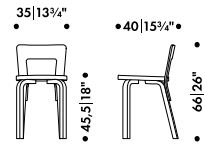

CHAIR 65

ALVAR AALTO 1935

Legs and seat edge-band

Solid birch

Seat core

Solid birch

Birch plywood

Seat surface

Birch veneer

High-pressure laminate

Linoleum

Fabric upholstery with PU foam padding

Leather upholstery with PU foam padding

Leather upholstery without PU foam padding

Backrest

Form-pressed birch plywood

Use of water based lacquers only

Shipped unassembled in a Carry Away package

Made in Finland

—

Configurable products - Always made to order. Existing standard components can be freely combined.

—

Seat lacquered

natural

black

white

orange

yellow

green

petrol

red

blue

grey

Seat stained

honey

walnut

Legs and backrest lacquered

natural

black

white

—

Fabric upholstery requirement

1 pc = 50 x 50 cm

Leather upholstery requirement

1 pc = 0,4 m²

Chair 65	281 027 02	without VAT in SEK*
Seat		
Seat birch veneer		3.820,00
Seat IKI white HPL, edge natural		+ 260,00
Seat linoleum black, edge natural		+ 260,00
Seat lacquered or stained		+ 220,00
Legs and backrest		
Legs and backrest lacquered		+ 230,00
Upholstery**		
Fabric F40		+ 520,00
Fabric F60		+ 640,00
Fabric F80		+ 770,00
Fabric F100		+ 910,00
Fabric F140		+ 1.160,00
Fabric F200		+ 1.610,00
Leather without PU foam padding		+ 0,00
Leather L40		+ 1.140,00
Leather L60		+ 1.640,00
Glides		
Felt glides mounted		+ 180,00
Mode of shipment		
Assembled		+ 100,00