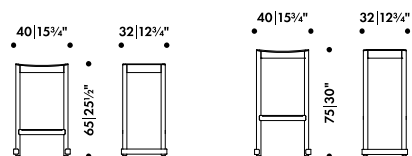

Made in Italy

—

Configurable products - Always made to order. Longer lead times than standard versions.

—

Atelier Bar Stool	281 046 00	without VAT in SEK*
Seat height		
Seat height 65cm		0,00
Seat height 75cm		0,00
Frame and seat		
natural beech, clear lacquered		5.260,00
natural ash, clear lacquered		+ 450,00
natural oak, clear lacquered		+ 1.100,00
beech, black lacquered		+ 400,00
beech, dark red lacquered		+ 400,00
beech, green lacquered		+ 400,00
Glides		
Plastic glides mounted		+ 0,00