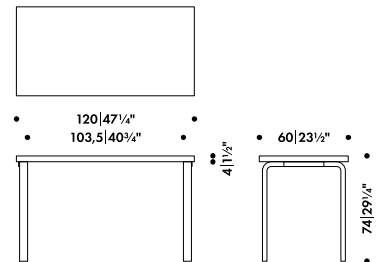

AALTO TABLE RECTANGULAR

ALVAR AALTO 1933

Four legs and top edge-band
Solid birch

Top core
Solid birch, chipboard, plywood, honeycomb

Top surface
Birch veneer
High-pressure laminate
Linoleum

Shipped unassembled in two boxes

Table with birch veneer top: Made in Finland and Germany
Table with HPL top: Made in Finland
Table with linoleum top: Made in Finland

Use of water based lacquers only

80A