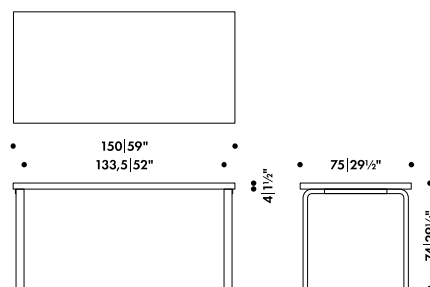

AALTO TABLE RECTANGULAR

ALVAR AALTO 1933

Four legs and top edge-band

Solid birch

Top core

Solid birch, chipboard, plywood, honeycomb

Top surface

Birch veneer
High-pressure laminate
Linoleum

Shipped unassembled in two boxes

Table with birch veneer top:
Made in Finland and Germany
Table with HPL top: Made in Finland

Table with linoleum top: Made in Finland

Use of water based lacquers only

81A

Legs and edge band natural lacquered,
top birch veneer

283 044 81

SEK* 14.050,00

Legs and edge band natural lacquered,
top IKI white HPL

283 044 82

SEK* 14.050,00

Legs and edge band natural lacquered,
top black linoleum

283 044 83

SEK* 14.050,00

Felt glides, 22 x 45 mm, set of 4, with
screws for LG80

270 049 02Q**

SEK* 170,00

SENBAB

Recommended retail price without VAT;
if you buy directly from us - dispatch usually within 3 working days, assembly

22%

RABATT SKA DRAS AV PÅ ANGIVNA PRISER

artek