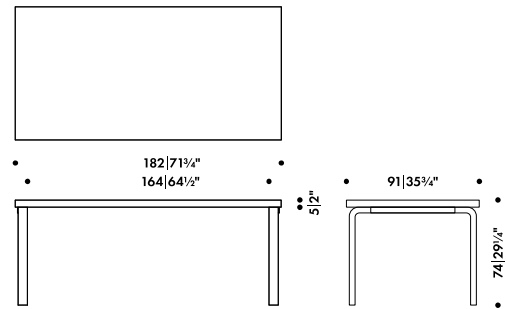

AALTO TABLE RECTANGULAR

ALVAR AALTO 1933

Four legs and top edge-band
Solid birch

Top core
Solid birch, chipboard, plywood, honeycomb

Top surface
Birch veneer
High-pressure laminate
Linoleum

Shipped unassembled in two boxes

Table with birch veneer top: Made in Finland and Germany
Table with HPL top: Made in Finland
Table with linoleum top: Made in Finland

Use of water based lacquers only

83

Legs and edge band natural lacquered, top birch veneer
283 007 81
SEK* 19.980,00

Legs and edge band natural lacquered, top IKI white HPL
283 007 82
SEK* 19.980,00

Legs and edge band natural lacquered, top black linoleum
283 007 83
SEK* 19.980,00

Felt glides, 28 x 52 mm, set of 4, with screws for LG83
270 049 03Q**
SEK* 170,00

SENAB

Recommended retail price without VAT;
dispatch usually within 3 working days, assembly

22% RABATT SKA DRAS AV PÅ ANGIVNA PRISER

artek