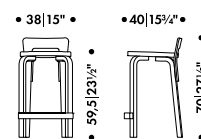

HIGH CHAIR K65

ALVAR AALTO 1935

Legs and seat edge-band

Solid birch

Seat core

Solid birch

Birch plywood

Seat surface

Birch veneer

High-pressure laminate

Linoleum

Fabric upholstery with PU foam padding

Leather upholstery with PU foam padding

Leather upholstery without PU foam padding

Backrest

Form-pressed birch plywood

Footrest

Form-pressed solid birch lamella

Use of water based lacquers only

Shipped unassembled in a Carry Away package

Made in Finland

Configurable products - Always made to order. Longer lead times than standard versions. Existing standard components can be freely combined.

—

Seat lacquered

natural

black

white

orange

yellow

green

petrol

red

blue

grey

Seat stained

honey

walnut

Legs and backrest lacquered

natural

black

white

—

Fabric upholstery requirement

1 pc = 50 x 50 cm

Leather upholstery requirement

1 pc = 0,4 m²

High Chair K65	281 007 02	without VAT in SEK*
Seat		
Seat in birch veneer		4.630,00
Seat IKI white HPL, edge natural		+ 260,00
Seat linoleum black, edge natural		+ 260,00
Seat lacquered or stained		+ 220,00
Legs and backrest		
Legs and backrest natural lacquered		+ 0,00
Legs and backrest lacquered		+ 250,00
Upholstery**		
Fabric F40		+ 520,00
Fabric F60		+ 640,00
Fabric F80		+ 770,00
Fabric F100		+ 910,00
Fabric F140		+ 1.160,00
Fabric F200		+ 1.610,00
Leather without PU foam padding		+ 0,00
Leather L40		+ 1.140,00
Leather L60		+ 1.640,00
Glides		
Felt glides mounted		+ 180,00
Mode of shipment		
Assembled		+ 100,00