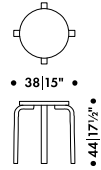

STOOL E60

ALVAR AALTO 1934

Four legs and seat edge-band

Solid birch
Solid wild birch

Seat core

Solid birch
Birch plywood

Seat surface

Birch veneer
High-pressure laminate
Linoleum
Fabric upholstery with PU foam padding
Leather upholstery with PU foam padding
Leather upholstery without PU foam padding

Use of water based lacquers only

Shipped unassembled in a Carry Away package or assembled (up to two in a box).

Made in Finland

Artek offers a Lifetime Warranty on every new Stool E60 purchased by end customers for private use.