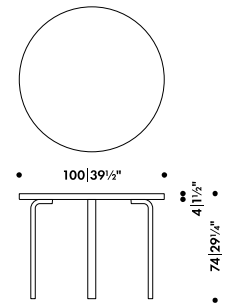

AALTO TABLE ROUND

ALVAR AALTO 1933

Legs and top edge-band

Solid birch

Top core

Solid birch, chipboard, plywood, honeycomb

Top surface

Birch veneer

High-pressure laminate

Linoleum

Use of water based lacquers only

Shipped unassembled in two boxes

Table with birch veneer top: Made in Finland and Germany

Table with HPL top: Made in Finland

Table with linoleum top: Made in Finland

90A