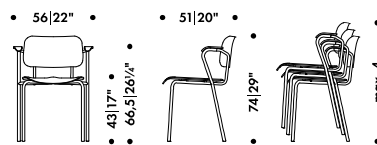

LUKKI CHAIR

ILMARI TAPIOVAARA 1951

Legs

Steel tube

Seat and back core

Form-pressed birch plywood

Seat and back surface

Beech veneer

Shipped assembled

Made in Finland

—

Frame black matt powder coated, seat, backrest and armrest black lacquered

281 016 01

SEK* 4.790,00

Frame stone white matt powder coated, seat, backrest and armrest stone white lacquered

281 016 02

SEK* 4.790,00