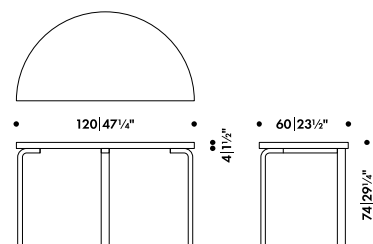

AALTO TABLE HALF-ROUND

ALVAR AALTO 1933

Three legs and top edge-band

Solid birch

Top core

Solid birch, chipboard, plywood, honeycomb

Top surface

Birch veneer
High-pressure laminate
Linoleum

Use of water based lacquers only

Shipped unassembled in two boxes

Table with birch veneer top: Made in Finland and Germany
Table with HPL top: Made in Finland
Table with linoleum top: Made in Finland

95