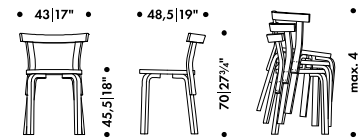

Legs and backrest natural
lacquered, seat birch veneer

281 028 71

SEK* 4.760,00

Legs and backrest natural
lacquered, seat IKI white HPL

281 028 72

SEK* 5.050,00

Legs and backrest natural
lacquered, seat black
linoleum