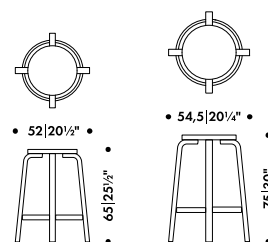

BAR STOOL 64

ALVAR AALTO 1935

Legs and seat edge-band

Solid birch

Seat core

Solid birch

Birch plywood

Seat surface

Birch veneer

High-pressure laminate

Linoleum

Fabric upholstery with PU foam padding

Leather upholstery with PU foam padding

Leather upholstery without PU foam padding

Foot ring

Form-pressed solid birch lamella

Use of water based lacquers only

Shipped unassembled in a Carry Away package

Made in Finland

280 014 51 Q**
SEK* 5.260,00

280 014 71 Q**
SEK* 5.260,00

280 014 52 Q**
SEK* 5.520,00

280 014 72 Q**
SEK* 5.520,00

280 014 53 Q**
SEK* 5.520,00

280 014 73 Q**
SEK* 5.520,00

280 014 55
SEK* 5.730,00

280 014 75
SEK* 5.730,00

280 014 54
SEK* 5.730,00

280 014 74
SEK* 5.730,00

270 049 01 Q**
SEK* 170,00

SENAB

Rekommenderat pris utan VAT.

Varor som inte är på lager skickas vanligtvis inom 3 arbetsdagar.

22%

RABATT SKA DRAS AV PÅ ANGIVNA PRISER

artek