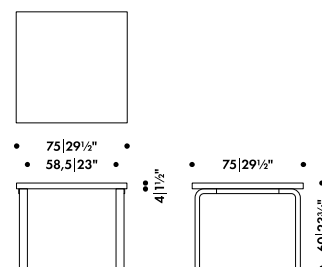

AALTO CHILDREN'S TABLE SQUARE

ALVAR AALTO 1933

Four legs and top edge-band

Solid birch

Top core

Solid birch, chipboard, plywood, honeycomb

Top surface

Birch veneer

High-pressure laminate

Linoleum

Use of water based lacquers only

Shipped unassembled in two cartons

Table with birch veneer top: Made in Finland and Germany

Table with HPL top: Made in Finland

Table with linoleum top: Made in Finland

—

81C