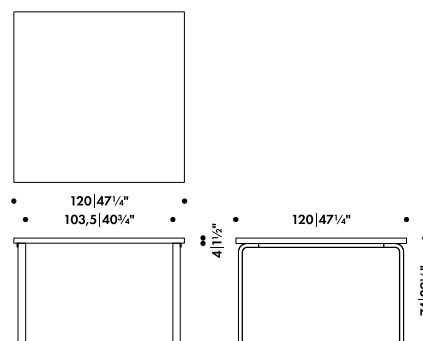

Table with HPL top: Made in Finland

Table with linoleum top: Made in Finland

—

84

Legs and edge band natural lacquered, top birch veneer

283 063 81

SEK* 17.300,00

Legs and edge band natural lacquered, top IKI white HPL