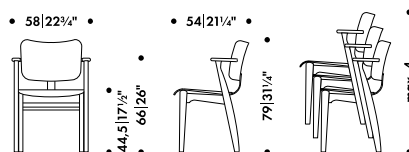

—

Fabric upholstery requirements

seat 1 pc = 0,6 m
seat and back 1 pc = 0,7 m

Leather upholstery requirements

seat 1 pc = 0,6 m²
seat and back 1 pc = 1,1 m²

Some upholstery restrictions may occur with this product. Please consult suitability with your Artek representative.