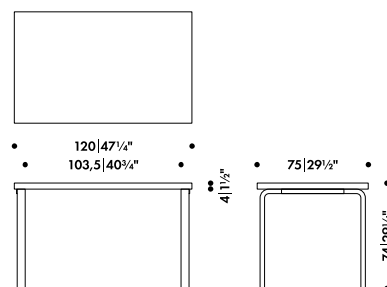

AALTO TABLE RECTANGULAR

ALVAR AALTO 1933

Four legs and top edge-band

Solid birch

Top core

Solid birch, chipboard, plywood, honeycomb

Top surface

Birch veneer
High-pressure laminate
Linoleum

Shipped unassembled in two boxes

Table with birch veneer top:
Made in Finland and Germany
Table with HPL top: Made in Finland

Table with linoleum top: Made in Finland

Use of water based lacquers only

81B

Legs and edge band natural lacquered,
top birch veneer

283 004 81

SEK* 10.570,00

Legs and edge band natural lacquered,
top IKI white HPL

283 004 82

SEK* 10.570,00

Legs and edge band natural lacquered,
top black linoleum

283 004 83

SEK* 10.570,00

Felt glides, 22 x 45 mm, set of 4, with
screws for LG80

270 049 02Q**

SEK* 170,00

SENBAB

Recommended retail price without VAT;
if you order directly from us - dispatch usually within 3 working days, assembly only

22%

RABATT SKA DRAS AV PÅ ANGIHVNA PRISER

artek