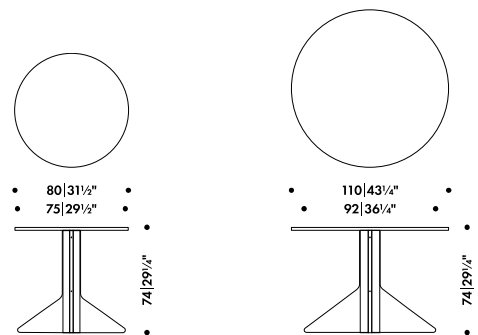

KAARI TABLE ROUND

RONAN & ERWAN BOUROLLEC 2015

REB 003

REB 004

Legs

Solid oak

Braces

Flat rolled steel

Top core

MDF

Top surface

High-pressure laminate
Linoleum

Top edge-band

ABS

Shipped unassembled in three boxes

Made in Italy and Poland

—

Configurable products - Always made to order. Existing standard components can be freely combined.

—

REB 003	283 053 02	without VAT in SEK*

Table top

HPL, high-gloss white	12.300,00
HPL, high-gloss black	+ 0,00
Linoleum black	+ 1.610,00

Base

Natural oak, protective varnish	+ 0,00
Oak, black lacquered	+ 0,00

REB 004	283 054 02	without VAT in SEK*

Table top

HPL, high-gloss white	16.190,00
HPL, high-gloss black	+ 0,00
Linoleum black	+ 2.130,00

Base

Natural oak, protective varnish	+ 0,00
Oak, black lacquered	+ 0,00