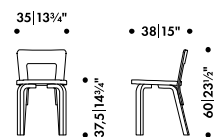

CHILDREN'S CHAIR N65

ALVAR AALTO 1935

Legs and seat edge-band

Solid birch

Seat core

Solid birch

Birch plywood

Seat surface

Birch veneer

High-pressure laminate

Linoleum

Fabric upholstery with PU foam padding

Leather upholstery with PU foam padding

Leather upholstery without PU foam padding

Backrest

Form-pressed birch plywood

Use of water based lacquers only

Shipped unassembled in a Carry Away package

Made in Finland

Legs and backrest natural
lacquered, seat birch veneer

281 008 51

SEK* 3.820,00