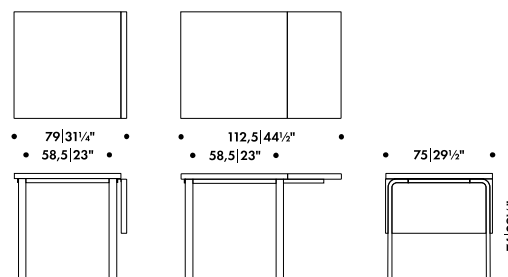

DL81C

Legs and edge band natural lacquered,
top birch veneer, drop leaf birch veneer
283 060 81
SEK* 12.920,00

Legs and edge band natural lacquered,
top IKI white HPL, drop leaf IKI white
HPL
283 060 82
SEK* 12.920,00