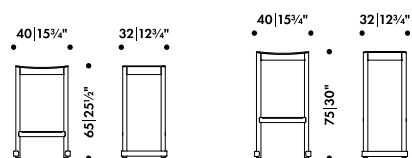

Seat surface

Beech veneer
Ash veneer
Oak veneer

Plastic glides mounted

Made in Italy

—

H 65 cm, beech, natural lacquered

281 046 01 Q**
SEK* 5.260,00

H 75 cm, beech, natural lacquered