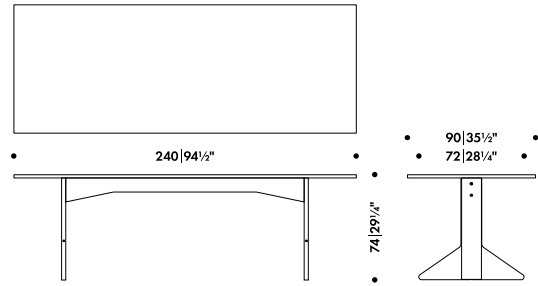

KAARI TABLE RECTANGULAR

RONAN & ERWAN BOUROLLEC 2015

REB 002

Legs
Solid oak

Braces
Flat rolled steel

Top core
MDF

Top surface
High-pressure laminate
Linoleum

Top edge-band
ABS

Shipped unassembled in three boxes

Made in Italy and Poland

Configurable products - Always made to order. Existing standard components can be freely combined.

REB 002	283 052 02	without VAT in SEK *

Table top

HPL, high-gloss white	25.950,00
HPL, high-gloss black	+ 0,00
Linoleum black	+ 3.360,00

Base

Natural oak, protective varnish	+ 0,00
Oak, black lacquered	+ 0,00