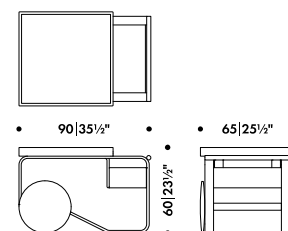

TEA TROLLEY 900

ALVAR AALTO 1937

Frame

Form-bent solid birch lamella

Wheels

MDF

Black rubber ring

Basket

Rattan

Top surface

Ceramic tiles

Use of water based lacquers only

Shipped assembled

Made in Finland

—

Frame natural lacquered, wheels white
lacquered, top black ceramic tiles

283 014 02

SEK* 36.280,00