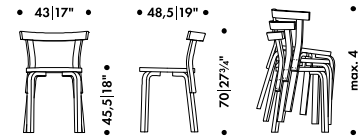

CHAIR 68

ALVAR AALTO 1935

Legs and seat edge-band

Solid birch

Seat core

Solid birch

Birch plywood

Seat surface

Birch veneer

High-pressure laminate

Linoleum

Fabric upholstery with PU foam padding

Leather upholstery with PU foam padding

Leather upholstery without PU foam padding

Backrest

Form-pressed birch plywood

Use of water based lacquers only

Shipped unassembled in a Carry Away package

Made in Finland

Configurable products - Always made to order. Existing standard components can be freely combined.

—

Seat lacquered

natural

black

white

Legs and backrest lacquered

natural

black

white

—

Fabric upholstery requirement

1 pc = 50 x 50 cm

Leather upholstery requirement

1 pc = 0,4 m²

Chair 68	281 029 02	without VAT in SEK*
Seat		
Seat birch veneer		4.760,00
Seat IKI white HPL, edge natural		+ 290,00
Seat linoleum black, edge natural		+ 290,00
Seat lacquered		+ 240,00
Legs and backrest		
Legs and backrest lacquered		+ 250,00
Upholstery**		
Fabric F40		+ 520,00
Fabric F60		+ 640,00
Fabric F80		+ 770,00
Fabric F100		+ 910,00
Fabric F140		+ 1.160,00
Fabric F200		+ 1.610,00
Leather without PU foam padding		+ 0,00
Leather L40		+ 1.140,00
Leather L60		+ 1.640,00
Glides		
Felt glides mounted		+ 180,00
Mode of shipment		
Assembled		+ 100,00