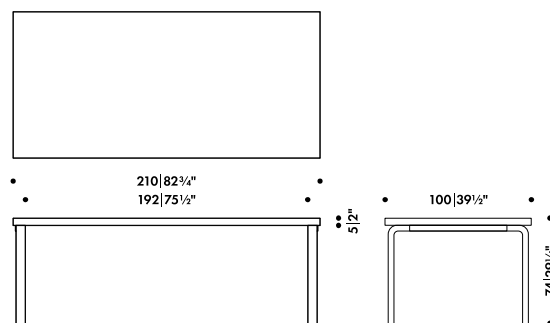

AALTO TABLE RECTANGULAR

ALVAR AALTO 1933

Four legs and top edge-band

Solid birch

Top core

Solid birch, chipboard, plywood, honeycomb

Top surface

Birch veneer
High-pressure laminate
Linoleum

Shipped unassembled in two boxes

Table with birch veneer top:
Made in Finland and Germany
Table with HPL top: Made in Finland

Table with linoleum top: Made in Finland

Use of water based lacquers only

86

Legs and edge band natural lacquered, top birch veneer

283 008 81

SEK* 26.580,00

Legs and edge band natural lacquered, top IKI white HPL

283 008 82

SEK* 26.580,00

Legs and edge band natural lacquered, top black linoleum

283 008 83

SEK* 26.580,00

Felt glides, 28 x 52 mm, set of 4, with screws for LG83

270 049 03Q**

SEK* 170,00

SENAB

Recommended retail price without VAT;
dispatch usually within 3 working days, assembly

22%

RABATT SKA DRAS AV PÅ ANGIHVNA PRISER

artek