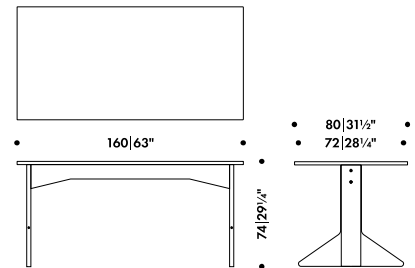

KAARI TABLE RECTANGULAR

RONAN & ERWAN BOUROLLEC 2015

REB 012

Legs
Solid oak

Braces
Flat rolled steel

Top core
MDF

Top surface
High-pressure laminate
Linoleum

Top edge-band
ABS

Shipped unassembled in three boxes

Made in Italy and Poland

—

Configurable products - Always made to order. Existing standard components can be freely combined.

—

REB 012	283 057 02	without VAT in SEK *

Table top

HPL, high-gloss white, white HPL	19.250,00
HPL, high-gloss black	+ 0,00
Linoleum black	+ 2.570,00

Base

Natural oak, protective varnish	+ 0,00
Oak, black lacquered	+ 0,00