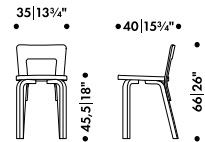

CHAIR 65

ALVAR AALTO 1935

Legs and seat edge-band

Solid birch

Seat core

Solid birch

Birch plywood

Seat surface

Birch veneer

High-pressure laminate

Linoleum

Fabric upholstery with PU foam padding

Leather upholstery with PU foam padding

Leather upholstery without PU foam padding

Backrest

Form-pressed birch plywood

Use of water based lacquers only

Shipped unassembled in a Carry Away package

Made in Finland

Legs and backrest natural lacquered, seat birch veneer

281 026 71

SEK* 3.820,00