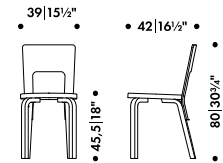

CHAIR 66

ALVAR AALTO 1935

Legs and seat edge-band

Solid birch

Seat core

Solid birch

Birch plywood

Seat surface

Birch veneer

High-pressure laminate

Linoleum

Fabric upholstery with PU foam padding

Leather upholstery with PU foam padding

Leather upholstery without PU foam padding

Backrest

Form-pressed birch plywood

Use of water based lacquers only

Shipped unassembled in a Carry Away package

Made in Finland

Legs and backrest natural
lacquered, seat birch veneer

281 002 71 Q**

SEK* 3.980,00