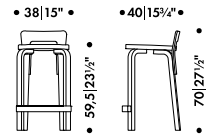

HIGH CHAIR K65

ALVAR AALTO 1935

Legs and seat edge-band

Solid birch

Seat core

Solid birch

Birch plywood

Seat surface

Birch veneer

High-pressure laminate

Linoleum

Fabric upholstery with PU foam padding

Leather upholstery with PU foam padding

Leather upholstery without PU foam padding

Backrest

Form-pressed birch plywood

Footrest

Form-pressed solid birch lamella

Use of water based lacquers only

Shipped unassembled in a Carry Away package

Made in Finland

—

Legs and backrest natural lacquered, seat birch veneer

281 006 51 Q**

SEK* 4.630,00