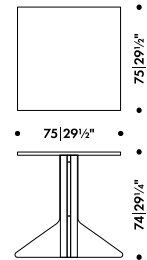

KAARI TABLE SQUARE

RONAN & ERWAN BOUROLLEC 2015

REB 011

Legs
Solid oak

Braces
Flat rolled steel

Top core
MDF

Top surface
High-pressure laminate
Linoleum

Top edge-band
ABS

Shipped unassembled in three boxes

Made in Italy and Poland

—

Configurable products - Always made to order. Existing standard components can be freely combined.

—

REB 011	283 056 02	without VAT in SEK *

Table top

HPL, high-gloss white	11.180,00
HPL, high-gloss black	+ 0,00
Linoleum black	+ 1.030,00

Base

Natural oak, protective varnish	+ 0,00
Oak, black lacquered	+ 0,00