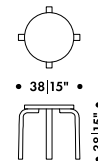

CHILDREN'S STOOL NE60

ALVAR AALTO 1934

Four legs and seat edge-band

Solid birch

Seat core

Solid birch

Birch plywood

Seat surface

Birch veneer

High-pressure laminate

Linoleum

Fabric upholstery with PU foam padding

Leather upholstery with PU foam padding

Leather upholstery without PU foam padding

Use of water based lacquers only

Shipped unassembled in a Carry Away package or assembled (up to two in a box).

Made in Finland

Artek offers a Lifetime Warranty on every new Stool NE60 purchased by end customers for private use.

Configurable products - Always made to order. Longer lead times than standard versions. Existing standard components can be freely combined.

—

Seat lacquered

natural

black

white

orange

yellow

green

petrol

red

blue

grey

Seat stained

honey

walnut

—

Fabric upholstery requirement

1 pc = 50 x 50 cm

Leather upholstery requirement

1 pc = 0,4 m²

Children's Stool NE60	280 016 02	without VAT in SEK*
Seat		
Seat in birch veneer		+ 2.630,00
Seat IKI white HPL, edge natural		+ 260,00
Seat linoleum black, edge natural		+ 260,00
Seat lacquered or stained		+ 220,00
Legs		
Legs natural lacquered		+ 0,00
Upholstery		
Fabric F40		+ 520,00
Fabric F60		+ 640,00
Fabric F80		+ 770,00
Fabric F100		+ 910,00
Fabric F140		+ 1.160,00
Fabric F200		+ 1.610,00
Leather without PU foam padding		+ 0,00
Leather L40		+ 1.140,00
Leather L60		+ 1.640,00
Glides		
Felt glides mounted		+ 180,00
Mode of shipment		
Assembled		+ 100,00