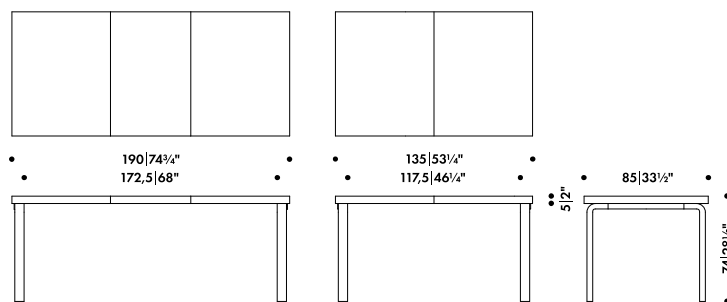

AALTO TABLE EXTENDABLE

ALVAR AALTO 1956

Four legs and top edge-band

Solid birch

Top core

Solid birch, chipboard, plywood, honeycomb

Top surface

Birch veneer
High-pressure laminate
Linoleum

Use of water based lacquers only

Shipped unassembled in two boxes

Made in Finland

97

Legs and edge band natural lacquered,
top birch veneer

283 024 81

SEK* 29.130,00

Legs and edge band natural lacquered,
top IKI white HPL

283 024 82

SEK* 29.130,00

Felt glides, 28 x 52 mm, set of 4, with
screws for LG83

270 049 03Q**

SEK* 170,00

SENAB

Recommended retail price without VAT;

2025-01-01 - dispatch usually within 3 working days, assembly

22%

RABATT SKA DRAS AV PÅ ANGIHVNA PRISER

artek