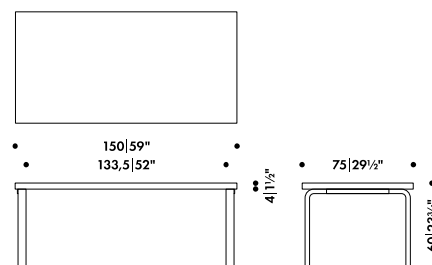

AALTO CHILDREN'S TABLE RECTANGULAR

ALVAR AALTO 1933

Four legs and top edge-band

Solid birch

Top core

Solid birch, chipboard, plywood, honeycomb

Top surface

Birch veneer

High-pressure laminate

Linoleum

Use of water based lacquers only

Shipped unassembled in two boxes

Table with birch veneer top: Made in Finland and Germany

Table with HPL top: Made in Finland

Table with linoleum top: Made in Finland

81A

Legs and edge band natural lacquered,
top birch veneer

283 044 61

SEK* 14.050,00

Legs and edge band natural lacquered,
top IKI white HPL

283 044 62

SEK* 14.050,00

Legs and edge band natural lacquered,
top black linoleum

283 044 63

SEK* 14.050,00

Felt glides, 22 x 45 mm, set of 4, with
screws for LG80

270 049 02Q**

SEK* 170,00

SENBAB

Recommended retail price without VAT;
dispatch usually within 3 working days, assembly

22%

RABATT SKA DRAS AV PÅ ANGIVNA PRISER

artek