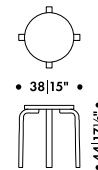

STOOL E60

ALVAR AALTO 1934

Four legs and seat edge-band

Solid birch
Solid wild birch

Seat core

Solid birch
Birch plywood

Seat surface

Birch veneer
High-pressure laminate
Linoleum
Fabric upholstery with PU foam padding
Leather upholstery with PU foam padding
Leather upholstery without PU foam padding

Use of water based lacquers only

Shipped unassembled in a Carry Away package or assembled (up to two in a box).

Made in Finland

Artek offers a Lifetime Warranty on every new Stool E60 purchased by end customers for private use.

Configurable products - Always made to order. Longer lead times than standard versions. Existing standard components can be freely combined.

—

Seat lacquered

natural
black
white
orange
yellow
green
petrol
red
blue
grey

Seat stained

honey
walnut

Legs lacquered

natural
black
white

Legs stained

honey
walnut

—

Fabric upholstery requirement

1 pc = 50 x 50 cm

Leather upholstery requirement

1 pc = 0,4 m²

Stool E60	280 004 02	without VAT in SEK*
Seat		
Seat birch veneer		2.630,00
Seat IKI white HPL, edge natural		+ 260,00
Seat linoleum black, edge natural		+ 260,00
Seat lacquered or stained		+ 220,00
Legs		
Legs birch or wild birch natural lacquered		+ 0,00
Legs lacquered or stained		+ 220,00
Upholstery**		
Fabric F40		+ 520,00
Fabric F60		+ 640,00
Fabric F80		+ 770,00
Fabric F100		+ 910,00
Fabric F140		+ 1.160,00
Fabric F200		+ 1.610,00
Leather without PU foam padding		+ 0,00
Leather L40		+ 1.140,00
Leather L60		+ 1.640,00
Glides		
Felt glides mounted		+ 180,00
Mode of shipment		
Assembled		+ 100,00