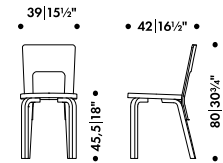

CHAIR 66

ALVAR AALTO 1935

Legs and seat edge-band

Solid birch

Seat core

Solid birch

Birch plywood

Seat surface

Birch veneer

High-pressure laminate

Linoleum

Fabric upholstery with PU foam padding

Leather upholstery with PU foam padding

Leather upholstery without PU foam padding

Backrest

Form-pressed birch plywood

Use of water based lacquers only

Shipped unassembled in a Carry Away package

Made in Finland

Configurable products - Always made to order. Longer lead times than standard versions. Existing standard components can be freely combined.

—

Seat lacquered

natural

black

white

Legs and backrest lacquered

natural

black

white

—

Fabric upholstery requirement

1 pc = 50 x 50 cm

Leather upholstery requirement

1 pc = 0,4 m²

Chair 66 **281 003 02** **without VAT in SEK***

Seat

Seat birch veneer	3.980,00
Seat IKI white HPL, edge natural	+ 280,00
Seat linoleum black, edge natural	+ 280,00
Seat lacquered	+ 240,00

Legs and backrest

Legs and backrest lacquered	+ 260,00

Upholstery**

Fabric F40	+ 520,00
Fabric F60	+ 640,00
Fabric F80	+ 770,00
Fabric F100	+ 910,00
Fabric F140	+ 1.160,00
Fabric F200	+ 1.610,00
Leather without PU foam padding	+ 0,00
Leather L40	+ 1.140,00
Leather L60	+ 1.640,00

Glides

Felt glides mounted	+ 180,00

Mode of shipment

Assembled	+ 100,00