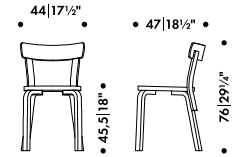

CHAIR 69

ALVAR AALTO 1935

Legs and seat core

Solid birch

Seat surface

Birch veneer

High-pressure laminate

Fabric upholstery with PU foam padding

Leather upholstery with PU foam padding

Leather upholstery without PU foam padding

Backrest

Form-pressed solid birch lamella

Use of water based lacquers only

Shipped unassembled in a Carry Away package

Made in Finland

Legs and backrest natural lacquered, seat birch veneer

281 004 77 Q**

SEK* 4.040,00