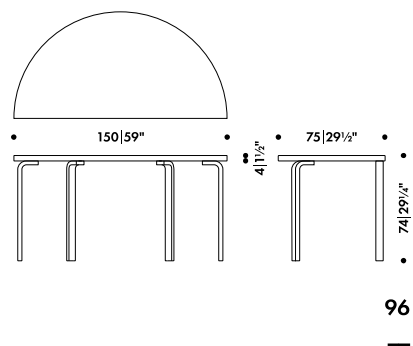

AALTO TABLE HALF-ROUND NEW

ALVAR AALTO 1933

Three legs and top edge-band

Solid birch

Top core

Solid birch, chipboard, plywood, honeycomb

Top surface

Birch veneer
High-pressure laminate
Linoleum

Use of water based lacquers only

Shipped unassembled in two boxes

Table with birch veneer top: Made in Finland and Germany
Table with HPL top: Made in Finland
Table with linoleum top: Made in Finland

Legs and edge band natural lacquered, top birch veneer

283 064 81
SEK* 15.530,00

Legs and edge band natural lacquered, top IKI white HPL

283 064 82
SEK* 15.530,00

Legs and edge band natural lacquered, top black linoleum

283 064 83
SEK* 15.530,00

Felt glides, 22 x 45 mm, set of 4, with screws for LG80

270 049 02Q**
SEK* 170,00

SENAB

Recommended retail price without VAT;
dispatch usually within 3 working days, assembly

22%

RABATT SKA DRAS AV PÅ ANGIVNA PRISER

artek