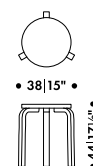

STOOL 60

ALVAR AALTO 1933

Three legs and seat edge-band

Solid birch
Solid wild birch

Seat core

Solid birch
Birch plywood

Seat surface

Birch veneer
High-pressure laminate
Linoleum
Fabric upholstery with PU foam padding
Leather upholstery with PU foam padding
Leather upholstery without PU foam padding

Configurable products - Always made to order. Longer lead times than standard versions. Existing standard components can be freely combined.

—

Seat lacquered

natural
black
white
orange
yellow
green
petrol
red
blue
grey

Seat stained

honey
walnut

Legs lacquered

natural
black
white

Legs stained

honey
walnut

—

Fabric upholstery requirement

1 pc = 50 x 50 cm

Leather upholstery requirement

1 pc = 0,4 m²

Use of water based lacquers only

Shipped unassembled in a Carry Away package or assembled (up to two in a box).

Made in Finland

Artek offers a Lifetime Warranty on every new Stool 60 purchased by end customers for private use.

—

Stool 60	280 002 02	without VAT in SEK*
Seat		
Seat birch veneer		+ 2.340,00
Seat IKI white HPL, edge natural		+ 260,00
Seat linoleum black, edge natural		+ 260,00
Seat lacquered or stained		+ 220,00
Legs		
Legs birch or wild birch natural lacquered		+ 0,00
Legs lacquered or stained		+ 180,00
Upholstery**		
Fabric F40		+ 520,00
Fabric F60		+ 640,00
Fabric F80		+ 770,00
Fabric F100		+ 910,00
Fabric F140		+ 1.160,00
Fabric F200		+ 1.610,00
Leather without PU foam padding		+ 0,00
Leather L40		+ 1.140,00
Leather L60		+ 1.640,00
Glides		
Felt glides mounted		+ 120,00
Mode of shipment		
Assembled		+ 100,00