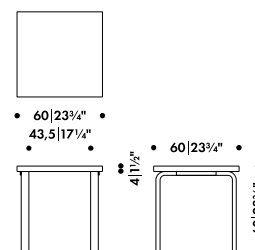

AALTO CHILDREN'S TABLE SQUARE NEW

ALVAR AALTO 1933

Four legs and top edge-band

Solid birch

Top core

Solid birch, chipboard, plywood, honeycomb

Top surface

Birch veneer

High-pressure laminate

Linoleum

Use of water based lacquers only

Shipped unassembled in two cartons

Table with birch veneer top: Made in Finland and Germany

Table with HPL top: Made in Finland

Table with linoleum top: Made in Finland

—

80C