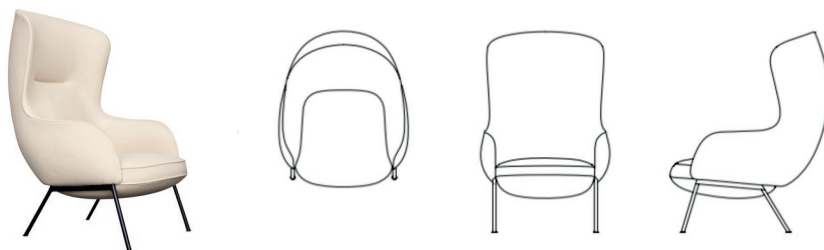

Mame Armchair

Armchair with fixed fabric and metal legs in RAL 9005. Designed with Luca Nichetto.

C.O.M.	Cat A	Cat B	Cat C	Cat D	Cat E	Cat F	Cat G	Cat H	Cat I	Cat J	
Fixed fabric, metal legs.	27990	27990	28590	29270	30210	31815	32765	34035	36010	37805	43435

Variant	Fabric Required 140/150 cm	Width cm	Depth cm	Height cm	Seat height cm	Seat depth cm	Volume (m³)
Fixed fabric, metal legs.	3.7	79	96	120	43	60	1.3

Niche Club Chair

Club chair with metal Legs and fabric/leather cover. Adjustable feet. Legs available in RAL 1013, 7021, 9005 and 9010. Designed with TAF Studio.