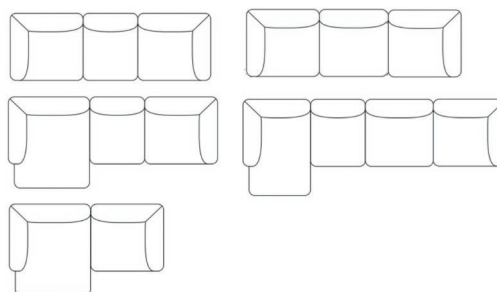

C.O.M.	Cat A	Cat B	Cat C	Cat D	Cat E	Cat F	Cat G	Cat H	Cat I	Cat J	Sevilla	Vintage	Elmosoft/ Elmotique/ Elmovintage	Dunes/ Spectrum
1,5-seat with armrest + 1-seat without armrest + 1,5-seat with armrest														
59665	59665	62230	65165	69205	76105	80180	85630	94120	101840	126025	104800	122265	132520	170675
1,5-seat with armrest + 1,5-seat without armrest + 1,5-seat with armrest														
60210	60210	62775	65715	69750	76650	80725	86175	94670	102385	126570	106510	124035	134380	172675
Chaise lounge large + 1-seat without armrest + 1,5-seat with armrest														
65045	65045	67755	70860	75125	82415	86720	92480	101455	109610	135165	111915	129845	140435	179615
Chaise lounge small + 1-seat without armrest + 1,5-seat without armrest + 1,5-seat with armrest														
81545	81545	84985	88920	94330	103570	109030	116335	127710	138050	170450	140615	163470	176195	225970
Chaise lounge large + 1,5-seat with armrest														
48605	48605	50590	52865	55985	61325	64475	68695	75265	81235	99945	84925	97990	106535	135260

Variant	Fabric Required 140/150 cm	Width cm	Depth cm	Height cm	Seat height cm	Seat depth cm	Armrest height cm	Volume (m³)
1,5-seat with armrest + 1-seat without armrest + 1,5-seat with armrest	15.9	268	90	73	41	60	73	1.98