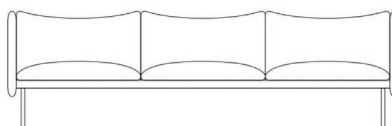

Tiki 3-seat

3-seat sofa in fixed fabric/leather cover, with metal tube frame. Frame available in RAL 1013, 7021, 9005 and 9010. Designed with Andreas Engesvik.