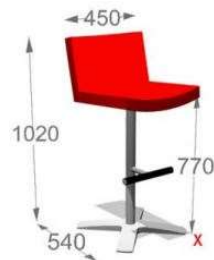

Select bar X	Inklusive standardtyg (Step alt. Tone)	8768:-
	Inklusive standardläder (Elmo soft)	10112:-
	4-kryss fot	
	Epoxilackerad (standardfärger)	

Tillval:	Blankpolerad kryssfot	279:-
	Snurrstativ med returfunktion	993:-