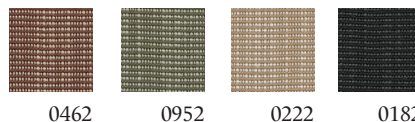

Price category 1

CYBER from Gabriel

Price category 2

Focus Royal from Gabriel

Ultra Leather from Sørensen Leather

Price category 3

Steelcut Trio 3 from Kvadrat

Raas from Kvadrat