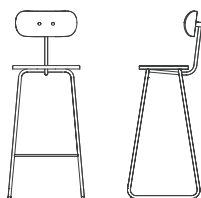

EARTH STOOL BACKREST

Designed by Eva Harlou

SKU no.		SEK Price Ex. VAT	SEK Price Incl. VAT
06062	Earth Stool Backrest - Coffee Waste Dark [H 74 cm]	4.400	5.500
06065	Earth Stool Backrest - Coffee Waste Dark [H 69 cm]	4.400	5.500
06067	Earth Stool Backrest - Coffee Waste Light [H 74 cm]	4.400	5.500
06068	Earth Stool Backrest - Coffee Waste Light [H 69 cm]	4.400	5.500

Frame: 20% recycled steel tube, gunmetal finish

Backrest and seat: Matek® (Variation possible due to recycled materials)

Coffee Waste Light and Coffee Waste Dark: Coffee shell waste mixed with post-consumer e-waste

Finish: Lacquered

Earth Stool H 74 cm: W 37 cm x D 27 cm x SH 74 cm x H 104 cm

Colli Box: H 107 cm x L 50 cm x D 50 cm **Weight Gross/Net:** 9 / 7,5 kg

Earth Stool H 69 cm: W 37 cm x D 27 cm x SH 69 cm x H 99 cm

Colli Box: H 107 cm x L 50 cm x D 50 cm **Weight Gross/Net:** 9 / 7,5 kg

HS Code: 9403 20 80 **Country of Origin:** Denmark