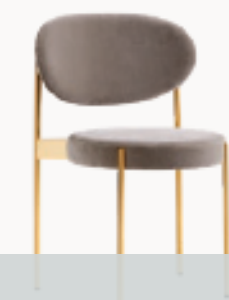

SERIES 430 CHAIR BRASS FINISH FRAME

SEK excl VAT

Item no. 131365 Designer Verner Pantón Year of Design: 1967 Product Family: Series 430 Product type: Dining Chair	H: 82 cm Seat height: 47 cm / Seat Ø46 cm Brass finish metal frame With felt gliders. Plastic gliders available upon request Minimum qty.: 2 pcs, same fabric/colour. Price increase	Price group 1	8.476
		Price group 2	9.196
		Price group 3	9.676
		Price group 4	10.316
		Price group 5	10.876
		Price group 6	11.516
		Price group 7	12.076
		Price group 8	12.476

SE NAB

22% RABATT SKA DRAS AV PÅ ANGIVNA PRISER