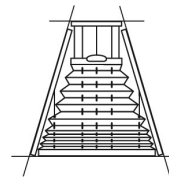

PB61

Standard fitting:	Top / Inside recess fix	Top / Inside recess fix	Top / Inside recess fix	Top / Inside recess fix
Fitting options:	-	-	M1/M2/M3	M1/M2/M3
System options:	-	-	-	-
Operation:	2 handles	2 handles	Handle	Handle
Stacking:	Bottom stack with top headrail on the slope	Bottom stack with top headrail on the slopes	Bottom stack with top headrail on the slopes	Bottom stack with top headrail on the slopes