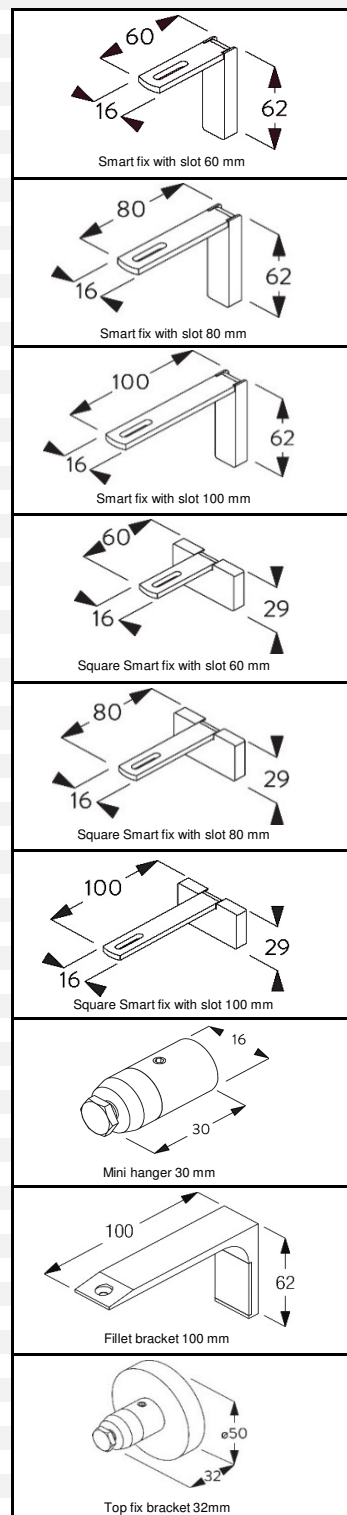

Tillbehör till Metropole

Artikel	Beskrivning	Pris SEK
101120600	Smart Fix with slot 60 mm white	117
101120601	Smart Fix with slot 60 mm silver	117
101120604/06	Smart Fix with slot 60 mm antique bronze / bronze	147
101120607	Smart Fix with slot 60 mm charcoal	148
101120611	Smart Fix with slot 60 mm matt white	147
101120603	Smart Fix with slot 60 mm black	123
101120615	Smart Fix with slot 60 mm taupe	147
101120700	Smart Fix with slot 80 mm white	120
101120701	Smart Fix with slot 80 mm silver	120
101120704/06	Smart Fix with slot 80 mm antique bronze / bronze	148
101120707	Smart Fix with slot 80 mm charcoal	150
101120711	Smart Fix with slot 80 mm matt white	148
101120603	Smart Fix with slot 80 mm black	123
101120715	Smart Fix with slot 80 mm taupe	148
101120800	Smart Fix with slot 100 mm white	124
101120801	Smart Fix with slot 100 mm silver	124
101120804/06	Smart Fix with slot 100 mm antique bronze / bronze	150
101120807	Smart Fix with slot 100 mm charcoal	152
101120811	Smart Fix with slot 100 mm matt white	150
101120703	Smart Fix with slot 100 mm black	126
101120815	Smart Fix with slot 100 mm taupe	150
101121600	Square Smart Fix with slot 60 mm white	152
101121601	Square Smart Fix with slot 60 mm silver	152
101121604/06	Square Smart Fix with slot 60 mm antique bronze / bronze	165
101121607	Square Smart Fix with slot 60 mm charcoal	166
101121611	Square Smart Fix with slot 60 mm matt white	165
101121603	Square Smart Fix with slot 60 mm black	160
101121615	Square Smart Fix with slot 60 mm taupe	165
101121700	Square Smart Fix with slot 80 mm white	160
101121701	Square Smart Fix with slot 80 mm silver	160
101121704/06	Square Smart Fix with slot 80 mm antique bronze / bronze	169
101121707	Square Smart Fix with slot 80 mm charcoal	170
101121711	Square Smart Fix with slot 80 mm matt white	169
101121703	Square Smart Fix with slot 80 mm black	168
101121715	Square Smart Fix with slot 80 mm taupe	169
101121800	Square Smart Fix with slot 100 mm white	168
101121801	Square Smart Fix with slot 100 mm silver	168
101121804/06	Square Smart Fix with slot 100 mm antique bronze / bronze	174
101121807	Square Smart Fix with slot 100 mm charcoal	175
101121811	Square Smart Fix with slot 100 mm matt white	174
101121803	Square Smart Fix with slot 100 mm black	176
101121815	Square Smart Fix with slot 100 mm taupe	174
100617502	Mini hanger white	126
100617501	Mini hanger silver	150
100617505/07	Mini hanger antique bronze / bronze	139
100617508	Mini hanger charcoal	143
100617511	Mini hanger matt white	139
100617503	Mini hanger black	139
100617515	Mini hanger taupe	139
101166900	Fillet bracket white	758
101166902	Fillet bracket silver	1135
101166904/06	Fillet bracket antique bronze / bronze	1068
101166907	Fillet bracket charcoal	1080
101166911	Fillet bracket matt white	1068
101166916	Fillet bracket black	1068
101166915	Fillet bracket taupe	1068
101166800	Top fix bracket white	209
101166803	Top fix bracket silver	287
101166804/06	Top fix bracket antique bronze / bronze	287
101166807	Top fix bracket charcoal	289
101166811	Top fix bracket matt white	287
101166816	Top fix bracket black	287
101166815	Top fix bracket taupe	287
6141	Fäste för vinkel till Metropole	38
10492	Skruv till 6141	3,12