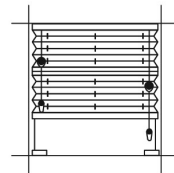

BO10

BO20

BO30

BK10

Standard fitting:	Top / Inside recess fix	Top / Inside recess fix	Top / Inside recess fix	Top / Inside recess fix
Fitting options:	M1/M2/M3/M4	M1/M2/M3/M4	M1/M2/M3/M4	M1/M2/M3/M4
System options:	O1/O3/O6	O1/O3/O6	O1/O3/O6	O1/O5
Operation:	Pull cord with cord lock	Pull cord with 2 cord locks	Pull cord with 2 cord locks	Chain with safety retainer. Gear in headrail (34 mm)
Stacking:	Top stack, with bottom side-guide fixing	At the top and bottom adjustable blind. With top headrail and bottom side-guide fixing	With 2 different fabrics (day and night decoration), top stack. With bottom side-guide fixing	Top stack, with bottom side-guide fixing