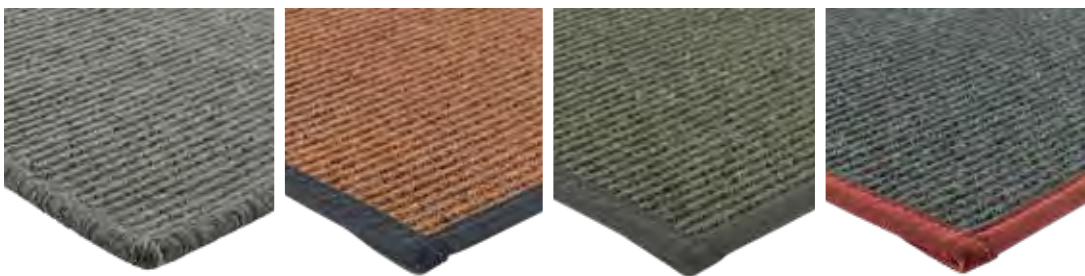

MATTUNDERLÄGG

Mattunderlägg rekommenderas för alla Kasthalls vävda mattor men passar alla typer av mattor och kan användas på alla typer av plana golv. Underlägget har en vidhäftande yta som gör att mattan ligger still på golvet. Mattunderlägg kan användas på golv med golvvärme och kan tvättas i upp till 40°C. Genom att använda mattunderlägg ökar mattans livslängd.

TJOCKLEK: 4,5 mm.

TOTALVIKT: 280 g/m²

BREDDER: 80, 120, 160, 190, 240 och 300 cm

RULLÄNGD: ca 30 m.

PRIS: 180:-/m²