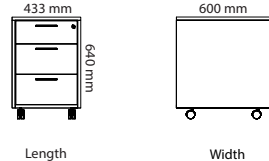

Pedestals

SURFACE LAYER/COLOUR

Lacquer	Laminate	Veneer	Stained Veneer
White S 0500-N	White	Birch	White Ash
Black S 9000-N	Light grey	Oak	
	Dark grey		
White S 0500-N	White	Birch	White Ash
Light grey S 2500-N	Light grey	Oak	
Dark grey S 7000-N	Dark grey		
Black S 9000-N			
Sandy grey S 2005-Y50R			
Fern green S 7010-G30Y			
Bay leave S 4020-G30Y			
Petroleum S 7020-B10G			

All other materials and colors are offered separately

21% rabatt ska dras av på angivna priser

Prices are subject to change without notice. While we strive for accuracy, mistakes happen. In the event of an incorrect price on a quote or order, you will be notified by email or phone, and given the option to accept the corrected price or cancel the order.