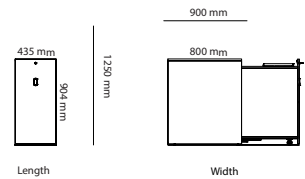

Tower

SURFACE LAYER/COLOUR

Lacquer	Laminate	Veneer	Stained Veneer
White S 0500-N	White	Birch	White Ash
Black S 9000-N	Light grey	Oak	
	Dark grey		
White S 0500-N	White	Birch	White Ash
Light grey S 2500-N	Light grey	Oak	
Dark grey S 7000-N	Dark grey		
Black S 9000-N			
Sandy grey S 2005-Y50R			
Fern green S 7010-G30Y			
Bay leave S 4020-G30Y			
Petroleum S 7020-B10G			

All other materials and colors are offered separately

21% rabatt ska dras av på angivna priser

Prices are subject to change without notice. While we strive for accuracy, mistakes happen. In the event of an incorrect price on a quote or order, you will be notified by email or phone, and given the option to accept the corrected price or cancel the order.