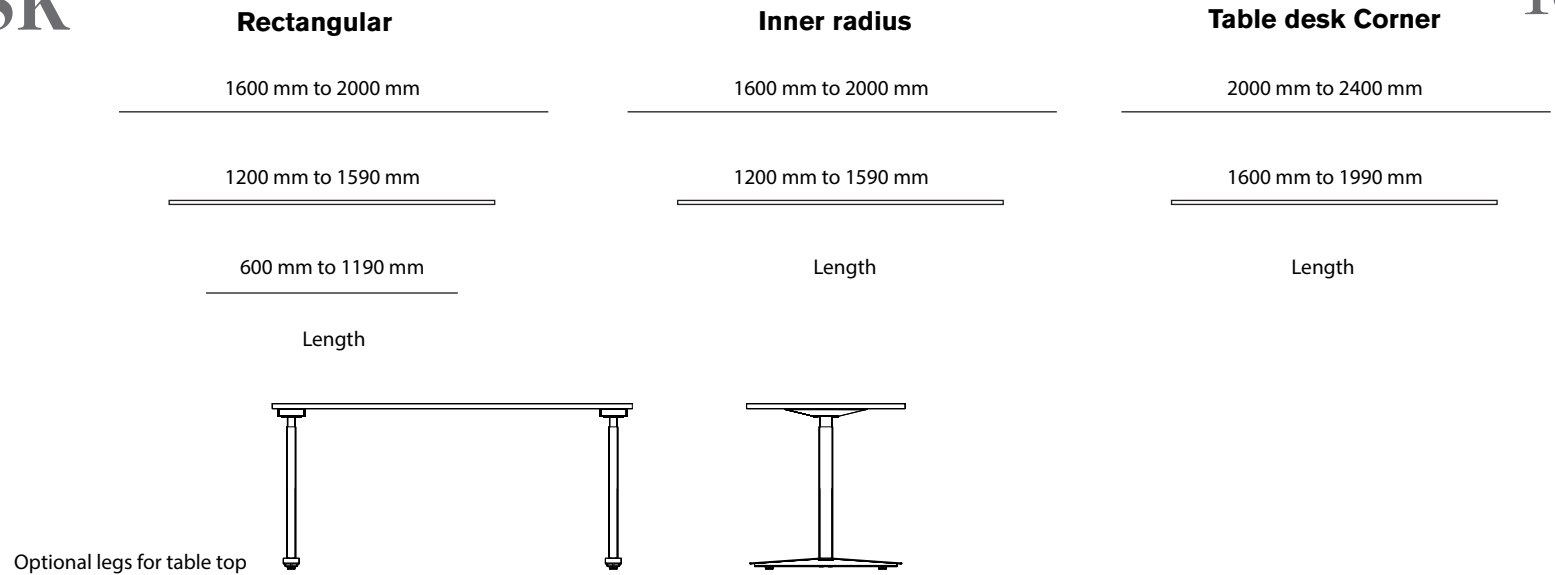

CHOICE DESK

10

SURFACE LAYER/COLOR

Desktop	HPL (High pressure laminate)	Veneer	Laminate
Mushroom (4176)	White	Birch	White
Pebble (4175)	Light Grey	Oak natural	Light Grey
Pewter (4155)	Dark Grey	Oak white glazed	Dark Grey
Nero (4023)	Black	Ash white glazed	Beech
Charcoal (4166)	Black anti fingerprint	Black stained	Birch
Smokey Blue (4179)	Beech		Oak
Mauve (4172)	Birch		Oak White glazed
Ash (4132)	Oak		Ash White glazed
Conifer (4174)	Oak White glazed		Black stained Woodgrain
Burgundy (4154)	Ash White glazed		
	Black stained Woodgrain		

All other materials and colors are offered seperately

Prices are subject to change without notice. While we strive for accuracy, mistakes happen. In the event of an incorrect price on a quote or order, you will be notified by email or phone, and given the option to accept the corrected price or cancel the order.

21% rabatt ska dras av på angivna priser