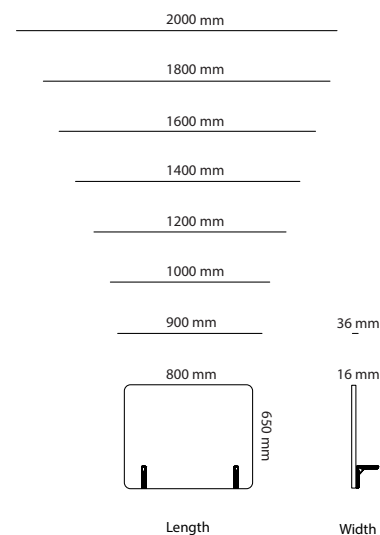

Round corners

SURFACE LAYER/COLOUR

Table Screen	Price Group 1	Price Group 2	Price Group 3	Price Group 4	Price Group 5
	Cara	Blazer Lite			
	Carlow	Fame	Remix	Divina MD	Elmosoft Leather

All other materials and colors are offered separately

Prices are subject to change without notice. While we strive for accuracy, mistakes happen. In the event of an incorrect price on a quote or order, you will be notified by email or phone, and given the option to accept the corrected price or cancel the order.

21% rabatt ska dras av på angivna priser