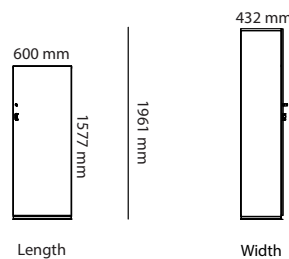

Wardrobe

SURFACE LAYER/COLOUR

Lacquer	Laminate	Veneer	Stained Veneer
White S 0500-N	White	Birch	White Ash
Black S 9000-N	Light grey	Oak	
	Dark grey		
White S 0500-N	White	Birch	White Ash
Light grey S 2500-N	Light grey	Oak	
Dark grey S 7000-N	Dark grey		
Black S 9000-N			
Sandy grey S 2005-Y50R			
Fern green S 7010-G30Y			
Bay leave S 4020-G30Y			
Petroleum S 7020-B10G			

All other materials and colors are offered separately

21% rabatt ska dras av på angivna priser

Prices are subject to change without notice. While we strive for accuracy, mistakes happen. In the event of an incorrect price on a quote or order, you will be notified by email or phone, and given the option to accept the corrected price or cancel the order.