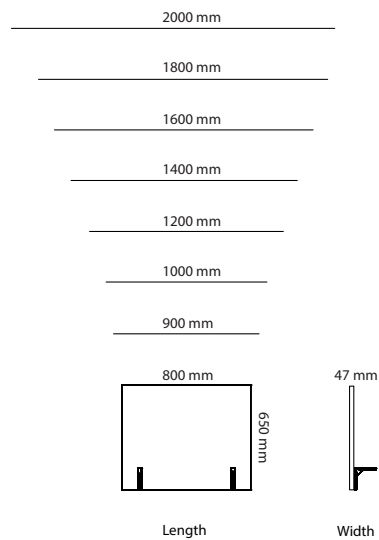

TABLE SCREEN ACOUSTICS

Sharp corners

SURFACE LAYER/COLOUR

Table Screen acoustics

Price Group 1

Cara

Carlow

All other materials and colors are offered separately

Prices are subject to change without notice. While we strive for accuracy, mistakes happen. In the event of an incorrect price on a quote or order, you will be notified by email or phone, and given the option to accept the corrected price or cancel the order.

21% rabatt ska dras av på angivna priser