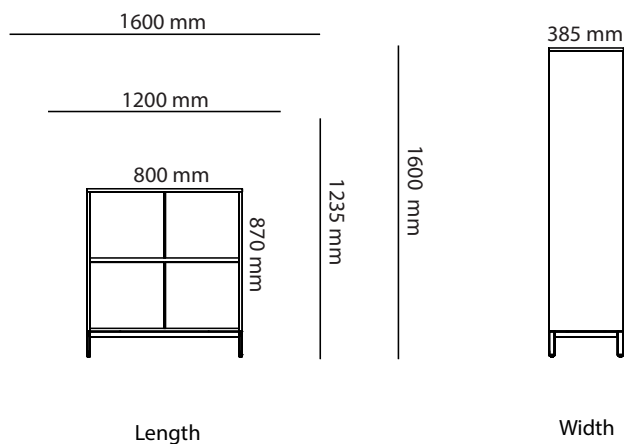

SURFACE LAYER/COLOUR

	Lacquer	Veneer	Stained Veneer
Body	White S 0500-N		
	Light greyS 2500-N	Birch	White Ash
	Dark grey S 7000-N	Oak	
	Black S 9000-N		
Front	White S 0500-N		
	Light greyS 2500-N		
	Dark grey S 7000-N		
	Black S 9000-N	Birch	White Ash
	Sandy grey S 2005-Y50R	Oak	Black
	Fern green S 7010-G30Y		
	Bay leave S 4020-G30Y		
Petroleum S 7020-B10G