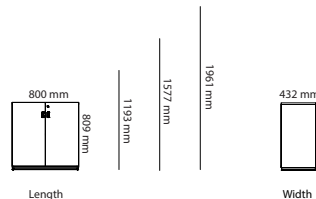

Swing door

SURFACE LAYER/COLOUR

Lacquer	Laminate	Veneer	Stained Veneer
White S 0500-N	White	Birch	White Ash
Black S 9000-N	Light grey	Oak	
	Dark grey		
White S 0500-N	White	Birch	White Ash
Light grey S 2500-N	Light grey	Oak	
Dark grey S 7000-N	Dark grey		
Black S 9000-N			
Sandy grey S 2005-Y50R			
Fern green S 7010-G30Y			
Bay leave S 4020-G30Y			
Petroleum S 7020-B10G			

All other materials and colors are offered separately

21% rabatt ska dras av på angivna priser

Prices are subject to change without notice. While we strive for accuracy, mistakes happen. In the event of an incorrect price on a quote or order, you will be notified by email or phone, and given the option to accept the corrected price or cancel the order.