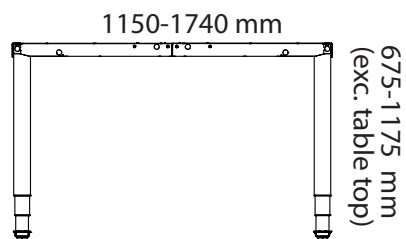

2-legs electric stand

690 mm Long foot

610 mm Std. foot

490 mm
Short foot