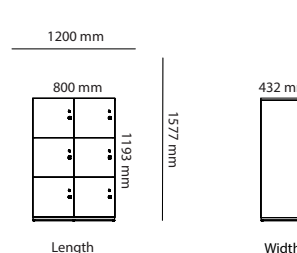

Personal locker