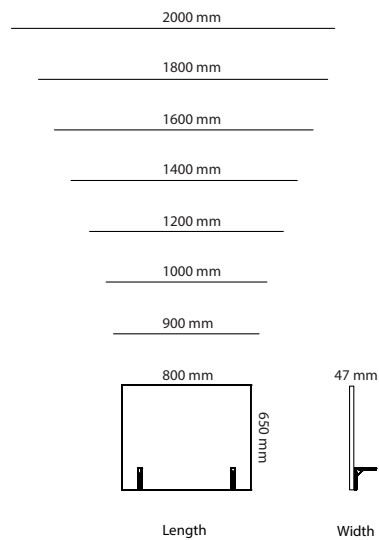

TABLE SCREEN ACOUSTICS

Sharp corners

SURFACE LAYER/COLOUR

Table Screen acoustics

Price Group 1

Cara

Carlow

All other materials and colors are offered separately

Prices are subject to change without notice. While we strive for accuracy, mistakes happen. In the event of an incorrect price on a quote or order, you will be notified by email or phone, and given the option to accept the corrected price or cancel the order.

31% Rabatt skall dras av angivna priser