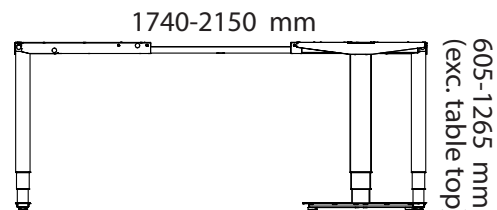

## OPTIONS

<b>Desktop</b>	<b>Price</b>
<b>Cable Management</b>	
Hole Ø51 mm	50 kr
Hole Ø60mm	50 kr
Hole Ø30mm	50 kr
Hole Ø80mm	50 kr
<b>Cable recess on back side:</b>	
Long (follows length of table top)	68 kr
Short (fixed length 300mm)	68 kr
<b>Legs</b>	
900 mm (L1: 1200-1590mm)	3 513 kr
900 mm (L2: 1600-2000mm)	4 291 kr

2-legs electric stand

690 mm Long foot

610 mm Std. foot

490 mm  
Short foot

3-legs electric stand

690 mm  
(foot)