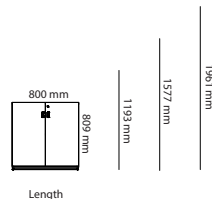

Swing door

SURFACE LAYER/COLOUR

Lacquer	Laminate	Veneer	Stained Veneer
White S 0500-N	White	Birch	White Ash
Black S 9000-N	Light grey	Oak	
	Dark grey		
White S 0500-N	White	Birch	White Ash
Light grey S 2500-N	Light grey	Oak	
Dark grey S 7000-N	Dark grey		
Black S 9000-N			
Sandy grey S 2005-Y50R			
Fern green S 7010-G30Y			
Bay leave S 4020-G30Y			
Petroleum S 7020-B10G			

All other materials and colors are offered separately

31% Rabatt skall dras av angivna priser

Prices are subject to change without notice. While we strive for accuracy, mistakes happen. In the event of an incorrect price on a quote or order, you will be notified by email or phone, and given the option to accept the corrected price or cancel the order.