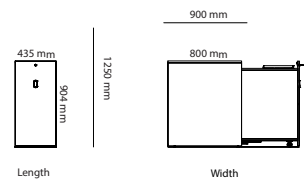

Tower

SURFACE LAYER/COLOUR

Lacquer	Laminate	Veneer	Stained Veneer
White S 0500-N	White	Birch	White Ash
Black S 9000-N	Light grey	Oak	
	Dark grey		
White S 0500-N	White	Birch	White Ash
Light grey S 2500-N	Light grey	Oak	
Dark grey S 7000-N	Dark grey		
Black S 9000-N			
Sandy grey S 2005-Y50R			
Fern green S 7010-G30Y			
Bay leave S 4020-G30Y			
Petroleum S 7020-B10G			

All other materials and colors are offered separately

31% Rabatt skall dras av angivna priser

Prices are subject to change without notice. While we strive for accuracy, mistakes happen. In the event of an incorrect price on a quote or order, you will be notified by email or phone, and given the option to accept the corrected price or cancel the order.