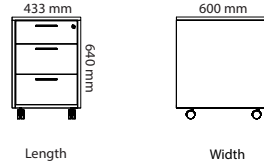

Pedestals

SURFACE LAYER/COLOUR

Lacquer	Laminate	Veneer	Stained Veneer
White S 0500-N	White	Birch	White Ash
Black S 9000-N	Light grey	Oak	
	Dark grey		
White S 0500-N	White	Birch	White Ash
Light grey S 2500-N	Light grey	Oak	
Dark grey S 7000-N	Dark grey		
Black S 9000-N			
Sandy grey S 2005-Y50R			
Fern green S 7010-G30Y			
Bay leave S 4020-G30Y			
Petroleum S 7020-B10G			

All other materials and colors are offered separately

31% Rabatt skall dras av angivna priser

Prices are subject to change without notice. While we strive for accuracy, mistakes happen. In the event of an incorrect price on a quote or order, you will be notified by email or phone, and given the option to accept the corrected price or cancel the order.