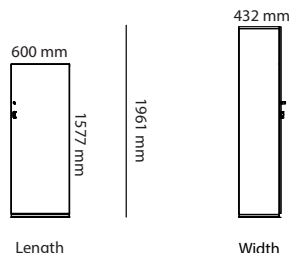

Wardrobe

SURFACE LAYER/COLOUR

Lacquer	Laminate	Veneer	Stained Veneer
White S 0500-N	White	Birch	White Ash
Black S 9000-N	Light grey	Oak	
	Dark grey		
White S 0500-N	White	Birch	White Ash
Light grey S 2500-N	Light grey	Oak	
Dark grey S 7000-N	Dark grey		
Black S 9000-N			
Sandy grey S 2005-Y50R			
Fern green S 7010-G30Y			
Bay leave S 4020-G30Y			
Petroleum S 7020-B10G			

All other materials and colors are offered separately

31% Rabatt skall dras av angivna priser

Prices are subject to change without notice. While we strive for accuracy, mistakes happen. In the event of an incorrect price on a quote or order, you will be notified by email or phone, and given the option to accept the corrected price or cancel the order.