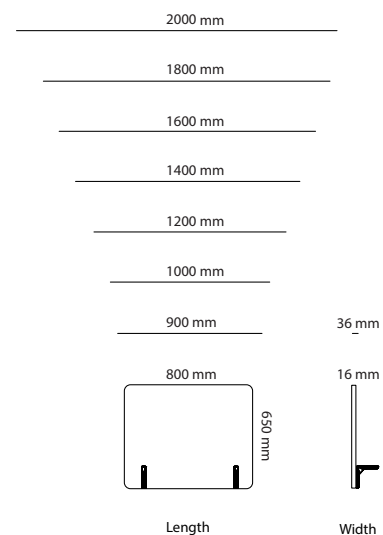

Round corners

SURFACE LAYER/COLOUR

Table Screen	Price Group 1	Price Group 2	Price Group 3	Price Group 4	Price Group 5
	Cara	Blazer Lite			
	Carlow	Fame	Remix	Divina MD	Elmosoft Leather

All other materials and colors are offered separately

Prices are subject to change without notice. While we strive for accuracy, mistakes happen. In the event of an incorrect price on a quote or order, you will be notified by email or phone, and given the option to accept the corrected price or cancel the order.

31% Rabatt skall dras av angivna priser