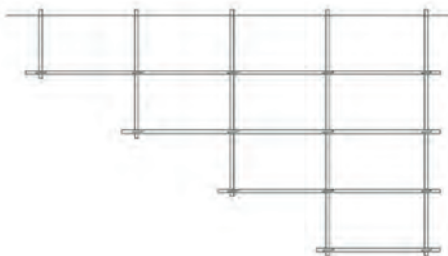

Variant	Price	Width cm	Depth cm	Height cm
FC4041 Floor-/ceiling mounted shelf, oak	13,495	258	20	146
FC4041 Floor-/ceiling mounted shelf, ash	16,525	258	20	146
FC4041 Floor-/ceiling mounted shelf, walnut	23,930	258	20	146
W405 Wall mounted shelf, oak	17,640	258	20	150
W405 Wall mounted shelf, ash	21,775	258	20	150
W405 Wall mounted shelf, walnut	31,470	258	20	150