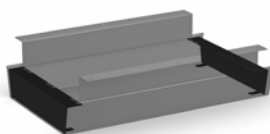

Black	50520045B	920	88
White	50520065B	920	88

Swedstyle Side Cover Conference	COLOURS	ART.NO	SEK	EUR