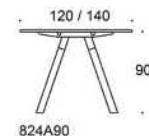

22% rabatt ska dras av på angivna priser

Frankie

Frankie bänkbord, höjd 90 cm, skiva i olika storlekar och material: vit laminat (L11), ekfanér (TA), askfanér (SAP), vitbetsad askfanér (SAP1), svartbetsad askfanér (SAP9), A-ben i trä: ekfanér (TA), askfanér (SAP), vitbetsad askfanér (SAP1), svartbetsad askfanér (SAP9), benens fästen går att få i svart eller vitt. Vid önskemål om andra material, storlekar och former kontakta kundservice för offert.

	Beskrivning	Vit laminat	Ek, Ask	Betsad ask vit, svart
	824A90140140B Frankie bänkbord med A-ben 140x140 cm, höjd 90 cm, går att få med 2x2 st eluttag som tillval Ek Ask Betsad ask svart (SAP9) eller vit (SAP1)	12,224.90 12,224.90 12,751.20	15,138.00 15,138.00 15,664.40	17,368.40 17,368.40 17,894.80
	824A90180140B Frankie bänkbord med A-ben 180x140 cm, höjd 90 cm, går att få med 2x2 st eluttag som tillval Ek Ask Betsad ask svart (SAP9) eller vit (SAP1)	12,770.40 12,770.40 13,296.80	16,497.40 16,497.40 17,023.80	19,563.50 19,563.50 20,089.80
	824A90280140B Frankie bänkbord med A-ben 280x140 cm, höjd 90 cm, går att få med 4x2 st eluttag som tillval Ek Ask Betsad ask svart (SAP9) eller vit (SAP1)	20,475.90 20,475.90 21,265.40	26,302.20 26,302.20 27,091.70	30,763.00 30,763.00 31,552.50
	824A90360140B Frankie bänkbord med A-ben 360x140 cm, höjd 90 cm, går att få med 4x2 st eluttag som tillval Ek Ask Betsad ask svart (SAP9) eller vit (SAP1)	21,567.00 21,567.00 22,356.40	29,021.00 29,021.00 290,810.40	35,153.10 35,153.10 35,942.60
	824A90420140B Frankie bänkbord med A-ben 420x140 cm, höjd 90 cm, går att få med 6x2 st eluttag som tillval Ek Ask Betsad ask svart (SAP9) eller vit (SAP1)	29,068.90 29,068.90 30,121.60	37,808.30 37,808.30 38,861.00	44,499.50 44,499.50 45,552.20
	824A90540120B Frankie bänkbord med A-ben 540x120 cm, höjd 90 cm, går att få med 6x2 st eluttag som tillval Ek Ask Betsad ask svart (SAP9) eller vit (SAP1)	29,152.10 29,152.10 30,247.70	41,886.50 41,886.50 42,939.10	51,084.70 51,084.70 52,137.30
	824A110140120B Frankie bänkbord med A-ben 140x120 cm, höjd 110 cm, går att få med 2x2 st eluttag som tillval Ek Ask Betsad ask svart (SAP9) eller vit (SAP1)	11,977.00 11,977.00 12,503.30	13,578.60 15,196.70 15,723.00	15,289.80 15,289.80 15,760.10
	824A110160120B Frankie bänkbord med A-ben 160x120 cm, höjd 110 cm, går att få med 2x2 st eluttag som tillval Ek Ask Betsad ask svart (SAP9) eller vit (SAP1)	12,711.10 12,711.00 13,237.50	13,812.10 15,458.10 15,984.50	15,803.90 15,803.90 16,274.10