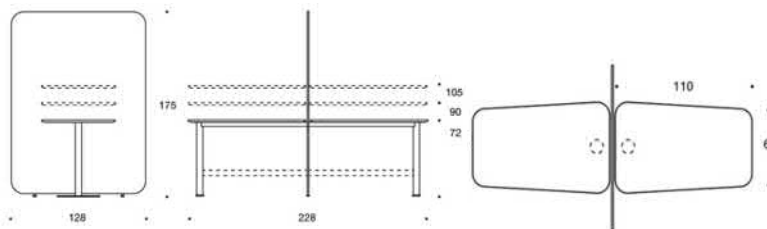

22% rabatt ska dras av på angivna priser

PodMeeting Xpress

PodMeeting Xpress, helklädd skärm 128x175cm.
Två bord på vardera sida om skärm, går att få i tre olika höjder 72cm 90cm och 105cm. Stativ vit.

Tillbehör: Eluttag

	Textil	PG03	PG04	PG05	PG06	PG07	PG08	PG10
297HM7272 Höjd på bord 72cm	Ek	23,965.20	25,302.20	26,785.70	28,568.40	30,351.20	32,429.90	37,478.90
	Ask	23,965.20	25,302.20	26,785.70	28,568.40	30,351.20	32,429.90	37,478.90
	Betsad ask svart eller vit	24,655.90	25,992.90	27,476.30	29,259.10	31,041.80	33,120.50	38,169.50
	Vit Laminat	23,274.60	24,611.60	26,095.00	27,877.80	29,660.50	31,739.20	36,788.10
297HM9090 Höjd på bord 90cm	Ek	23,965.20	25,302.20	26,785.70	28,568.40	30,351.20	32,429.90	37,478.90
	Ask	23,965.20	25,302.20	26,785.70	28,568.40	30,351.20	32,429.90	37,478.90
	Betsad ask svart eller vit	24,655.90	25,992.90	27,476.30	29,259.10	31,041.80	33,120.50	38,169.50
	Vit Laminat	23,274.60	24,611.60	26,095.00	27,877.80	29,660.50	31,739.20	36,788.10
297HM105105 Höjd på bord 105cm	Ek	23,965.20	25,302.20	26,785.70	28,568.40	30,351.20	32,429.90	37,478.90
	Ask	23,965.20	25,302.20	26,785.70	28,568.40	30,351.20	32,429.90	37,478.90
	Betsad ask svart eller vit	24,655.90	25,992.90	27,476.30	29,259.10	31,041.80	33,120.50	38,169.50
	Vit Laminat	23,274.60	24,611.60	26,095.00	27,877.80	29,660.50	31,739.20	36,788.10
297HM7290 Höjd på bord 72cm och 90cm	Ek	23,965.20	25,302.20	26,785.70	28,568.40	30,351.20	32,429.90	37,478.90
	Ask	23,965.20	25,302.20	26,785.70	28,568.40	30,351.20	32,429.90	37,478.90
	Betsad ask svart eller vit	24,655.90	25,992.90	27,476.30	29,259.10	31,041.80	33,120.50	38,169.50
	Vit Laminat	23,274.60	24,611.60	26,095.00	27,877.80	29,660.50	31,739.20	36,788.10
297HM72105 Höjd på bord 72cm och 105cm	Ek	23,965.20	25,302.20	26,785.70	28,568.40	30,351.20	32,429.90	37,478.90
	Ask	23,965.20	25,302.20	26,785.70	28,568.40	30,351.20	32,429.90	37,478.90
	Betsad ask svart eller vit	24,655.90	25,992.90	27,476.30	29,259.10	31,041.80	33,120.50	38,169.50
	Vit Laminat	23,274.60	24,611.60	26,095.00	27,877.80	29,660.50	31,739.20	36,788.10
297HM90105 Höjd på bord 90cm och 105cm	Ek	23,965.20	25,302.20	26,785.70	28,568.40	30,351.20	32,429.90	37,478.90
	Ask	23,965.20	25,302.20	26,785.70	28,568.40	30,351.20	32,429.90	37,478.90
	Betsad ask svart eller vit	24,655.90	25,992.90	27,476.30	29,259.10	31,041.80	33,120.50	38,169.50
	Vit Laminat	23,274.60	24,611.60	26,095.00	27,877.80	29,660.50	31,739.20	36,788.10