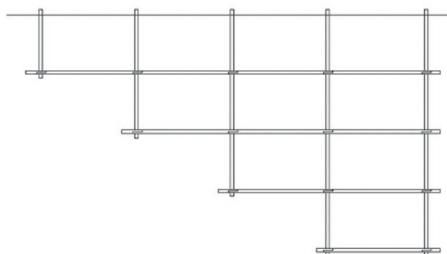

Variant	Price	Width cm	Depth cm	Height cm
FC4041 Floor-/ceiling mounted shelf, oak	13,495	258	20	146
FC4041 Floor-/ceiling mounted shelf, ash	16,525	258	20	146
FC4041 Floor-/ceiling mounted shelf, walnut	23,930	258	20	146
W405 Wall mounted shelf, oak	17,640	258	20	150
W405 Wall mounted shelf, ash	21,775	258	20	150
W405 Wall mounted shelf, walnut	31,470	258	20	150

22 % rabatt ska dras av på angivna priser.