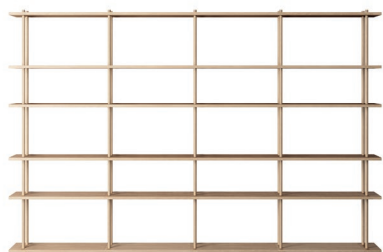

Bond 406

Wall, floor-/ceiling mounted shelf. Pre-configured size from modular shelving and storage system, Bond. Available in lacquered ash, oak and walnut. Example image. Components vary depending on mounting option. Designed with MAIN.

Variant	Price	Width cm	Depth cm	Height cm
FC4061 Floor-/ceiling mounted shelf, oak	23,890	258	20	167
FC4061 Floor-/ceiling mounted shelf, ash	29,715	258	20	167
FC4061 Floor-/ceiling mounted shelf, walnut	42,265	258	20	167
W406 Wall mounted shelf, oak	28,035	258	20	171
W406 Wall mounted shelf, ash	34,965	258	20	171
W406 Wall mounted shelf, walnut	49,800	258	20	171

Bond Parts

Separate parts for modular shelving and storage system, Bond. Available in lacquered ash, oak and walnut.

Variant	Price	Width cm	Depth cm	Height cm
Shelf oak, pcs	740	60	20	2
Shelf ash, pcs	992	60	20	2
Shelf walnut, pcs	1,370	60	20	2
End shelf oak, pcs	278	9	20	2
End shelf ash, pcs	299	9	20	2
End shelf walnut, pcs	504	9	20	2
End pin oak, pcs	63			2
End pin ash, pcs	68			2
End pin walnut, pcs	105			2
Round bar oak, pcs	105			10
Round bar ash, pcs	121			10
Round bar walnut, pcs	152			10
Round bar oak, pcs	110			25
Round bar ash, pcs	121			25
Round bar walnut, pcs	163			25
Round bar oak, pcs	116			35
Round bar ash, pcs	126			35
Round bar walnut, pcs	184			35
Wallbrackets				
Ceiling & floor screw (6mm M6)				

22 % rabatt ska dras av på angivna priser.