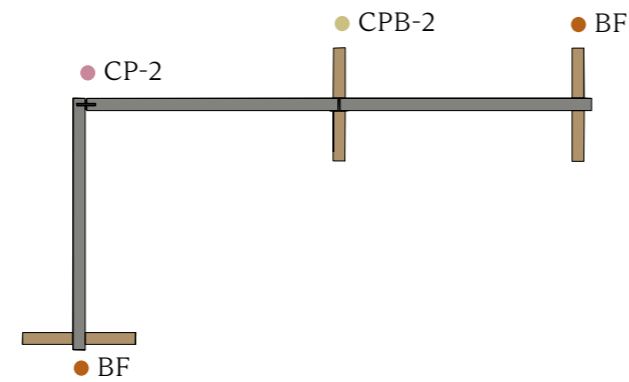

EXEMPEL (RAK)

EXEMPEL (L-BÅS)