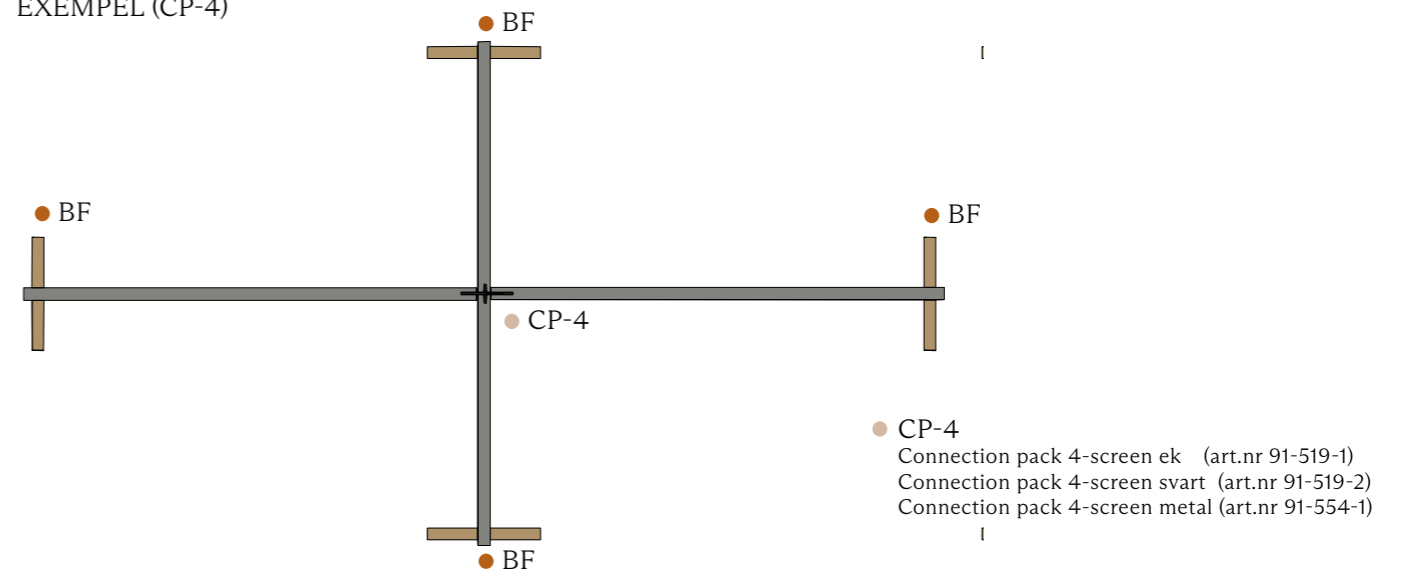

EXEMPEL (CP-4)

20 % rabatt ska dras av på angivna priser.