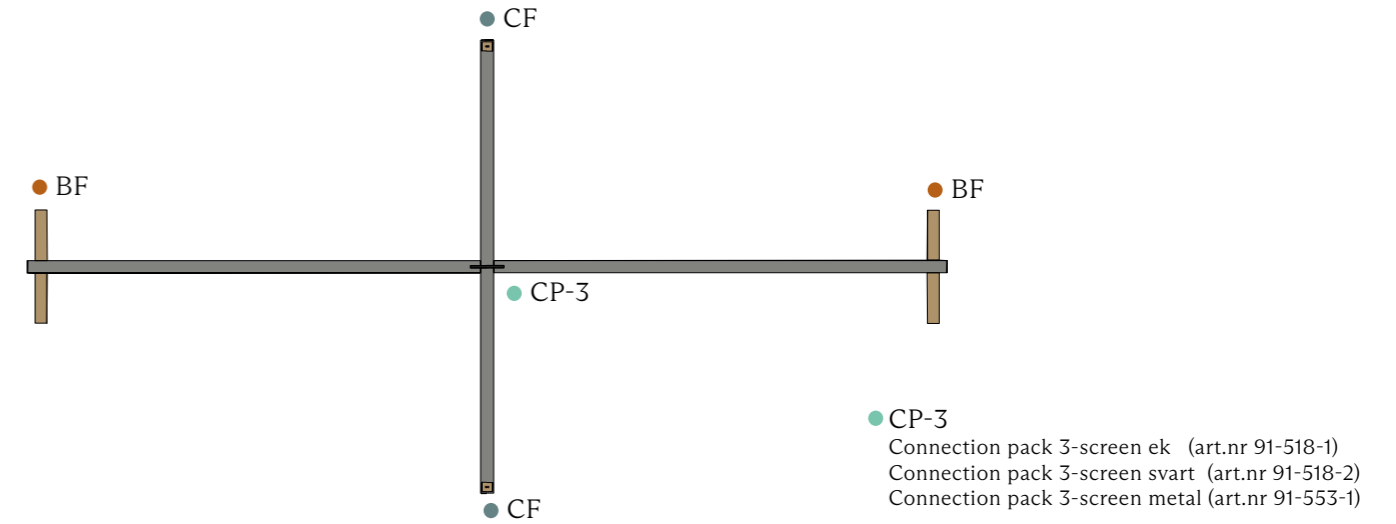

EXEMPEL (CP-3)