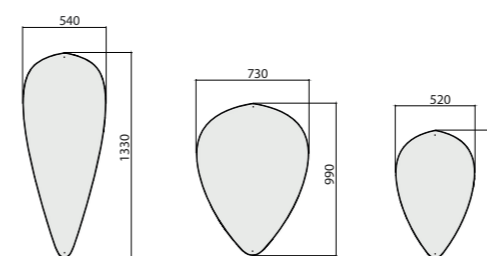

Delta

Takabsorbenter

Delta är en ljudabsorbent pendlad från tak. Den diskreta upphängningen ger en känsla av att de svävar fritt i rummet. Den kan också vinklas för att effektivt absorbera olika riktningar av ljud och skapa en estetisk lekfullhet.

Art.nr.	Form	Storlek BxHxD	Prisgr. 1	Prisgr. 2	Prisgr. 3	Prisgr. 4	Vajer* Antal/absorbent	Vikt kg
			Carlow, Sawana, Tonal 170	Twist, Blazer Lite Floyd Screen	Remix, Blazer Synergy	Fiord Melange Nap		
62-0513	Delta One	540 x 1330 x 60	4 994	5 769	6 167	6 702	2	6
62-0709	Delta Two	730 x 990 x 60	5 004	5 798	6 123	6 648	2	7
62-0508	Delta Three	520 x 830 x 60	4 570	5 031	5 267	5 761	2	5

Art.nr.	Tillval	Pris/st
91-292	Undertaksfäste 1 st/vajer	47
90-060	Extra vajer wire L5000 mm*	119

*2 st vajer L3000 mm ingår

Delta One
62-0513

Delta Two
62-0709

Delta Three
62-0508

Delta Lamp
62-001
H300xB190xD130

Formgivare

Constance Guisset

27 procent rabatt ska dras på angivna priser