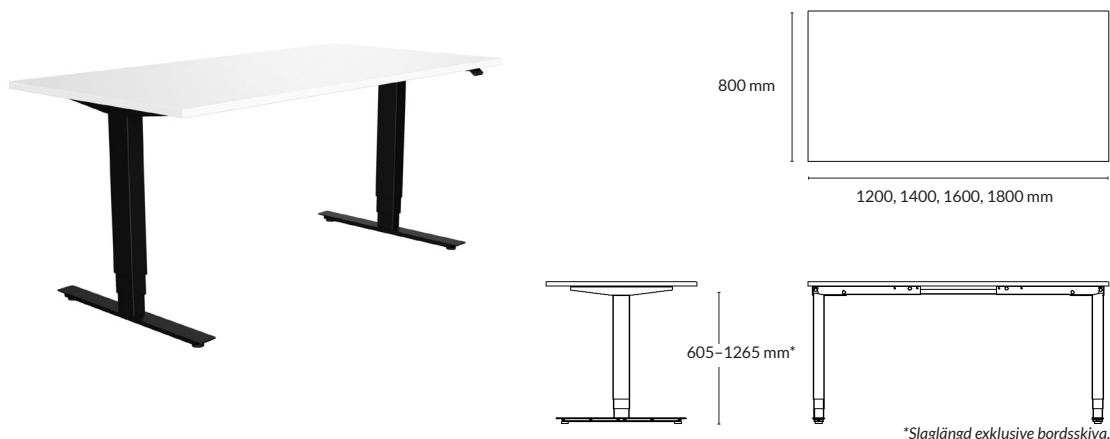

24% rabatt ska dras av på angivna priser

B3 BASIC.STATION

RAGNARS

ARBETSBORD

Utförande	Slaglängd*	Storlek skiva	Artikelnummer	Pris
Vit skiva i direktlaminat med kantlist i vit ABS + vitt stativ	605-1265 mm	1200x800x22 mm	130011-0811	7180
	605-1265 mm	1400x800x22 mm	130013-0811	7420
	605-1265 mm	1600x800x22 mm	130015-0811	7560
	605-1265 mm	1800x800x22 mm	130017-0811	7670

Vit skiva i direktlaminat med kantlist i vit ABS + svart stativ	605-1265 mm	1200x800x22 mm	130011-0814	7180
	605-1265 mm	1400x800x22 mm	130013-0814	7420
	605-1265 mm	1600x800x22 mm	130015-0814	7560
	605-1265 mm	1800x800x22 mm	130017-0814	7670

*Slaglängd exklusive bordsskiva.

TILLBEHÖR: Kabelränna

Utförande	Namn	Längd	Artikelnummer	Pris
Vit- eller svartlackad metall	ENKEL	910 mm	100623-xxxx	485
Vit- eller svartlackad metall	ENKEL	1310 mm	100624-xxxx	622
Vit- eller svartlackad metall, flexibel längd, vinklingsbar	FLEX halv rund	1150-1740 mm	100628-xxxx	965

FÄRGVAL: Kabelränna

Utförande	Artikelnummer
Vit	xxxxxx-0811
Svart	xxxxxx-0814