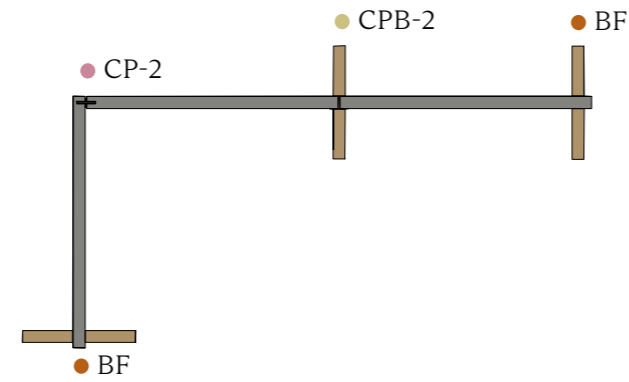

24% rabatt ska dras av på angivna priser

EXEMPEL (RAK)

EXEMPEL (L-BÅS)