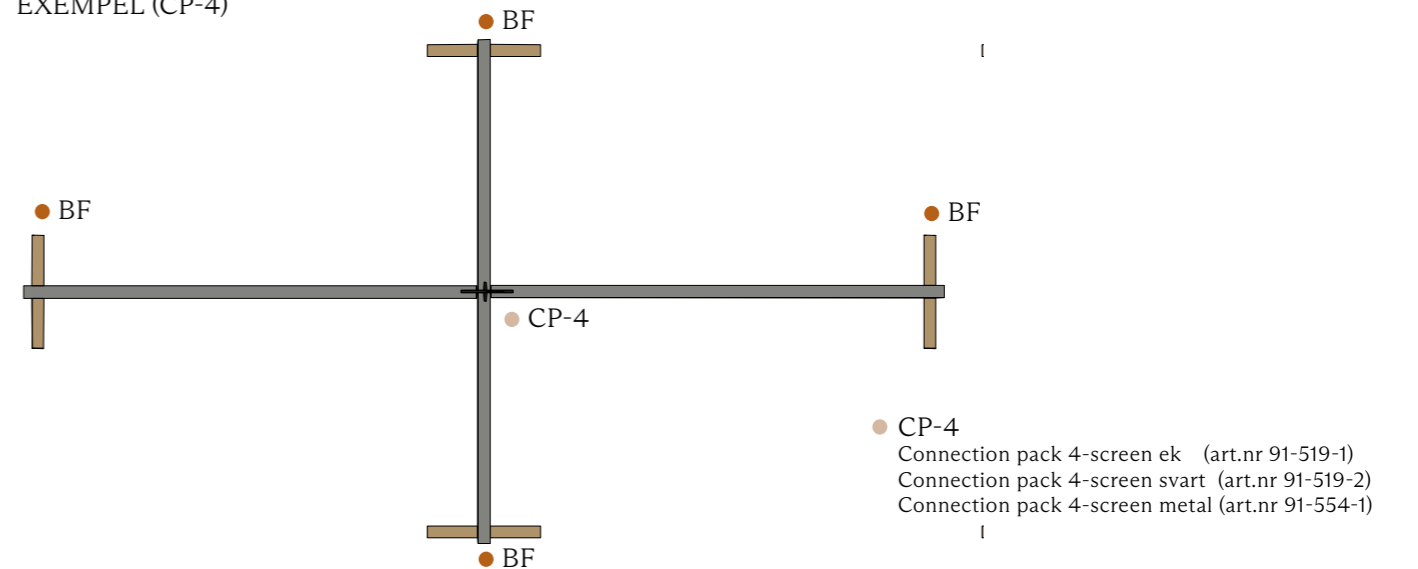

EXEMPEL (CP-4)

- CP-4
  Connection pack 4-screen ek (art.nr 91-519-1)
  Connection pack 4-screen svart (art.nr 91-519-2)
  Connection pack 4-screen metal (art.nr 91-554-1)