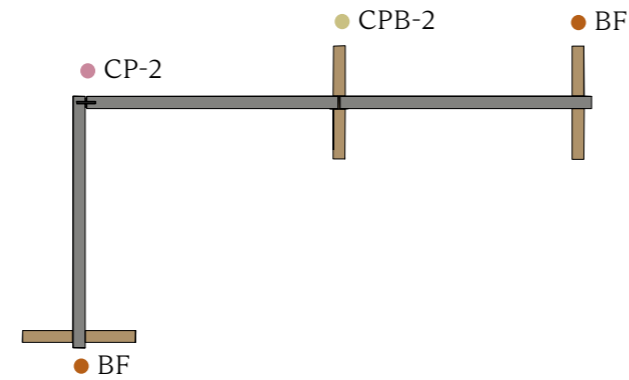

24% rabatt ska dras av på angivna priser

EXEMPEL (RAK)

EXEMPEL (L-BÅS)