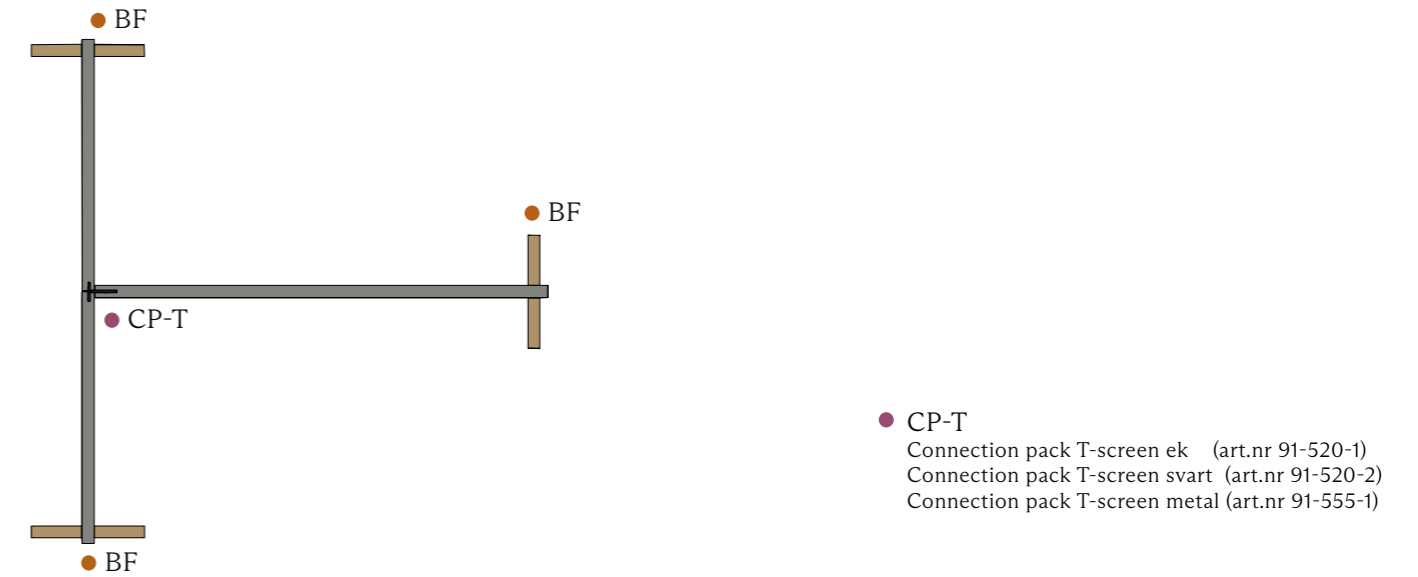

EXEMPEL (CP-T)

- BF
  Beam foot ek (art.nr 91-506-1)
  Beam foot svart (art.nr 91-506-2)
  Beam foot metal (art.nr 91-504-2)

- CF
  Cube foot ek (art.nr 91-505-1)
  Cube foot svart (art.nr 91-505-2)
  Cube foot metal (art.nr 91-540-1)

- CPB-2
  Connection pack Beam 2-screen ek (art.nr 91-521-1)
  Connection pack Beam 2-screen svart (art.nr 91-521-2)
  Connection pack Beam 2-screen metal (art.nr 91-556-1)

- CP-2
  Connection pack 2-screen ek (art.nr 91-517-1)
  Connection pack 2-screen svart (art.nr 91-517-2)
  Connection pack 2-screen svart (art.nr 91-517-2)
  Connection pack 2-screen metal (art.nr 91-552-1)