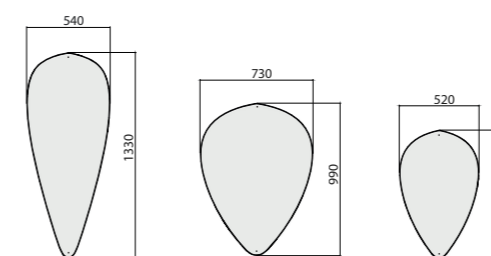

Delta

Takabsorbenter

Delta är en ljudabsorbent pendlad från tak. Den diskreta upphängningen ger en känsla av att de svävar fritt i rummet. Den kan också vinklas för att effektivt absorbera olika riktningar av ljud och skapa en estetisk lekfullhet.

Art.nr.	Form	Storlek BxHxD	Prisgr. 1	Prisgr. 2	Prisgr. 3	Prisgr. 4	Vajer*	Vikt kg
			Carlow, Sawana, Tonal 170	Twist, Blazer Lite Floyd Screen	Remix, Blazer Synergy	Fiord Melange Nap		
62-0513	Delta One	540 x 1330 x 60	4468	5219	5646	6193	2	6
62-0709	Delta Two	730 x 990 x 60	4472	5230	5633	6175	2	7
62-0508	Delta Three	520 x 830 x 60	4095	4550	4814	5310	2	5

Art.nr.	Tillval	Pris/st
91-292	Undertaksfäste 1 st/vajer	43
90-060	Extra vajer wire L5000 mm*	110

*2 st vajer L3000 mm ingår

Delta One
62-0513

Delta Two
62-0709

Delta Three
62-0508

Delta Lamp
62-001
H300xB190xD130

Formgivare

Constance Guisset

27% rabatt ska dras av på angivna priser